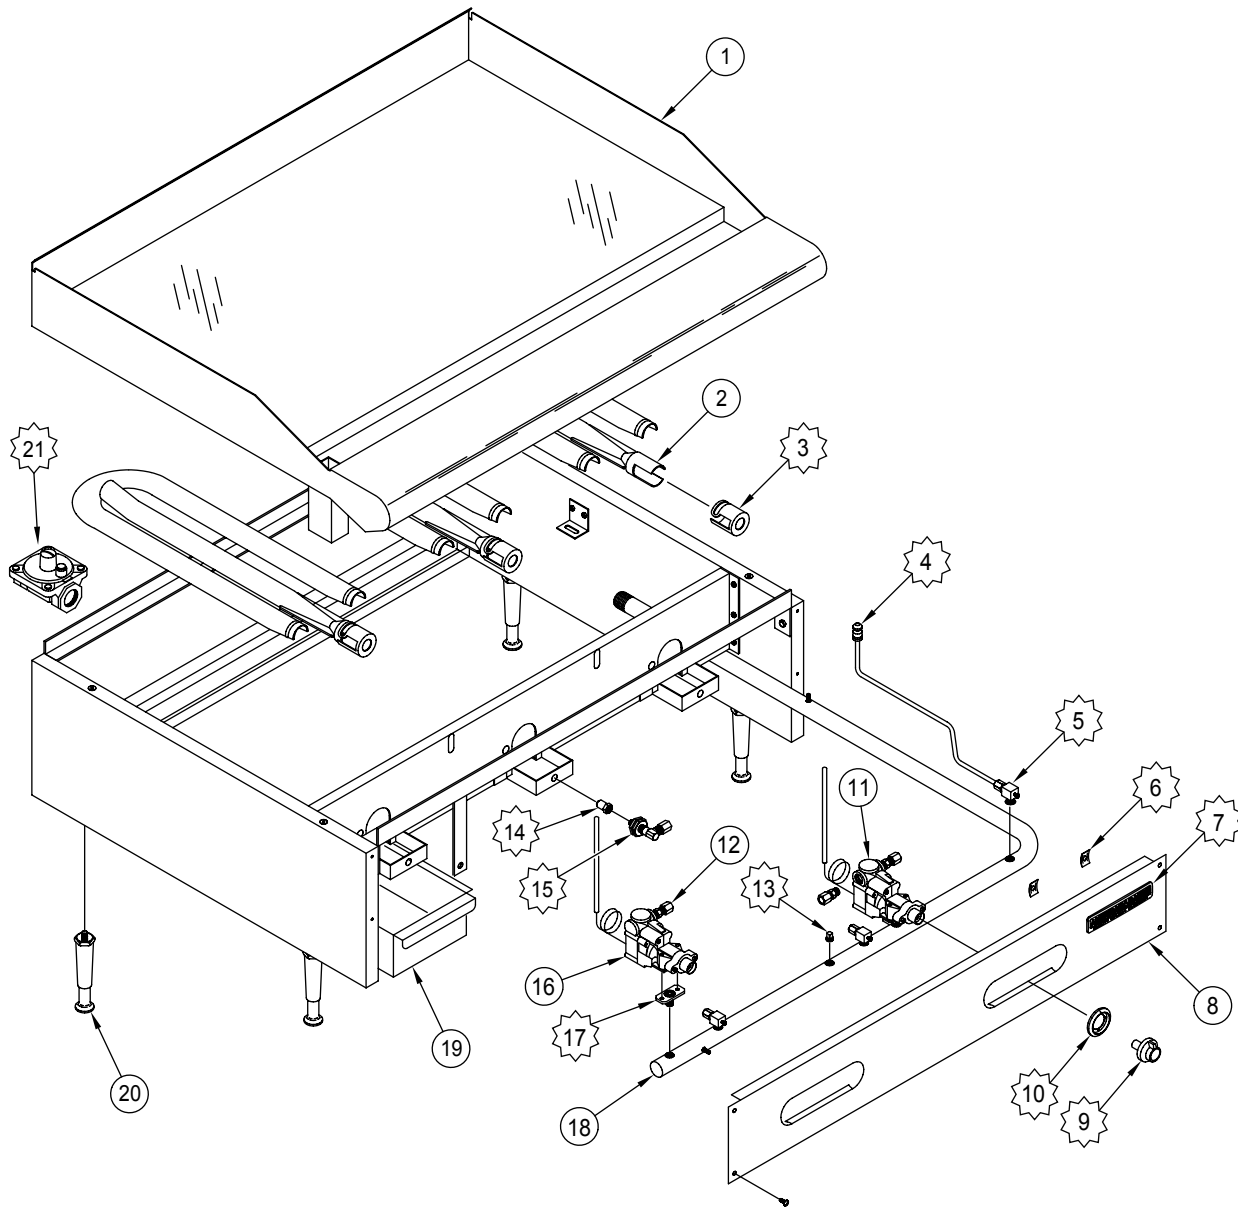

ARTG

 3 AIR SHUTTER	 4 PILOT TIP ASSY	 5 90° PILOT VALVE	 6 SPEED NUT	 7 AMERICAN RANGE NAME PLATE	 9 T-STAT KNOB	 10 BEZEL
 13 1/8 PLUG	 14 ORIFICE HOOD	 15 ORIFICE ELBOW	 17 T-STAT FLANGE	 21 REGULATOR		