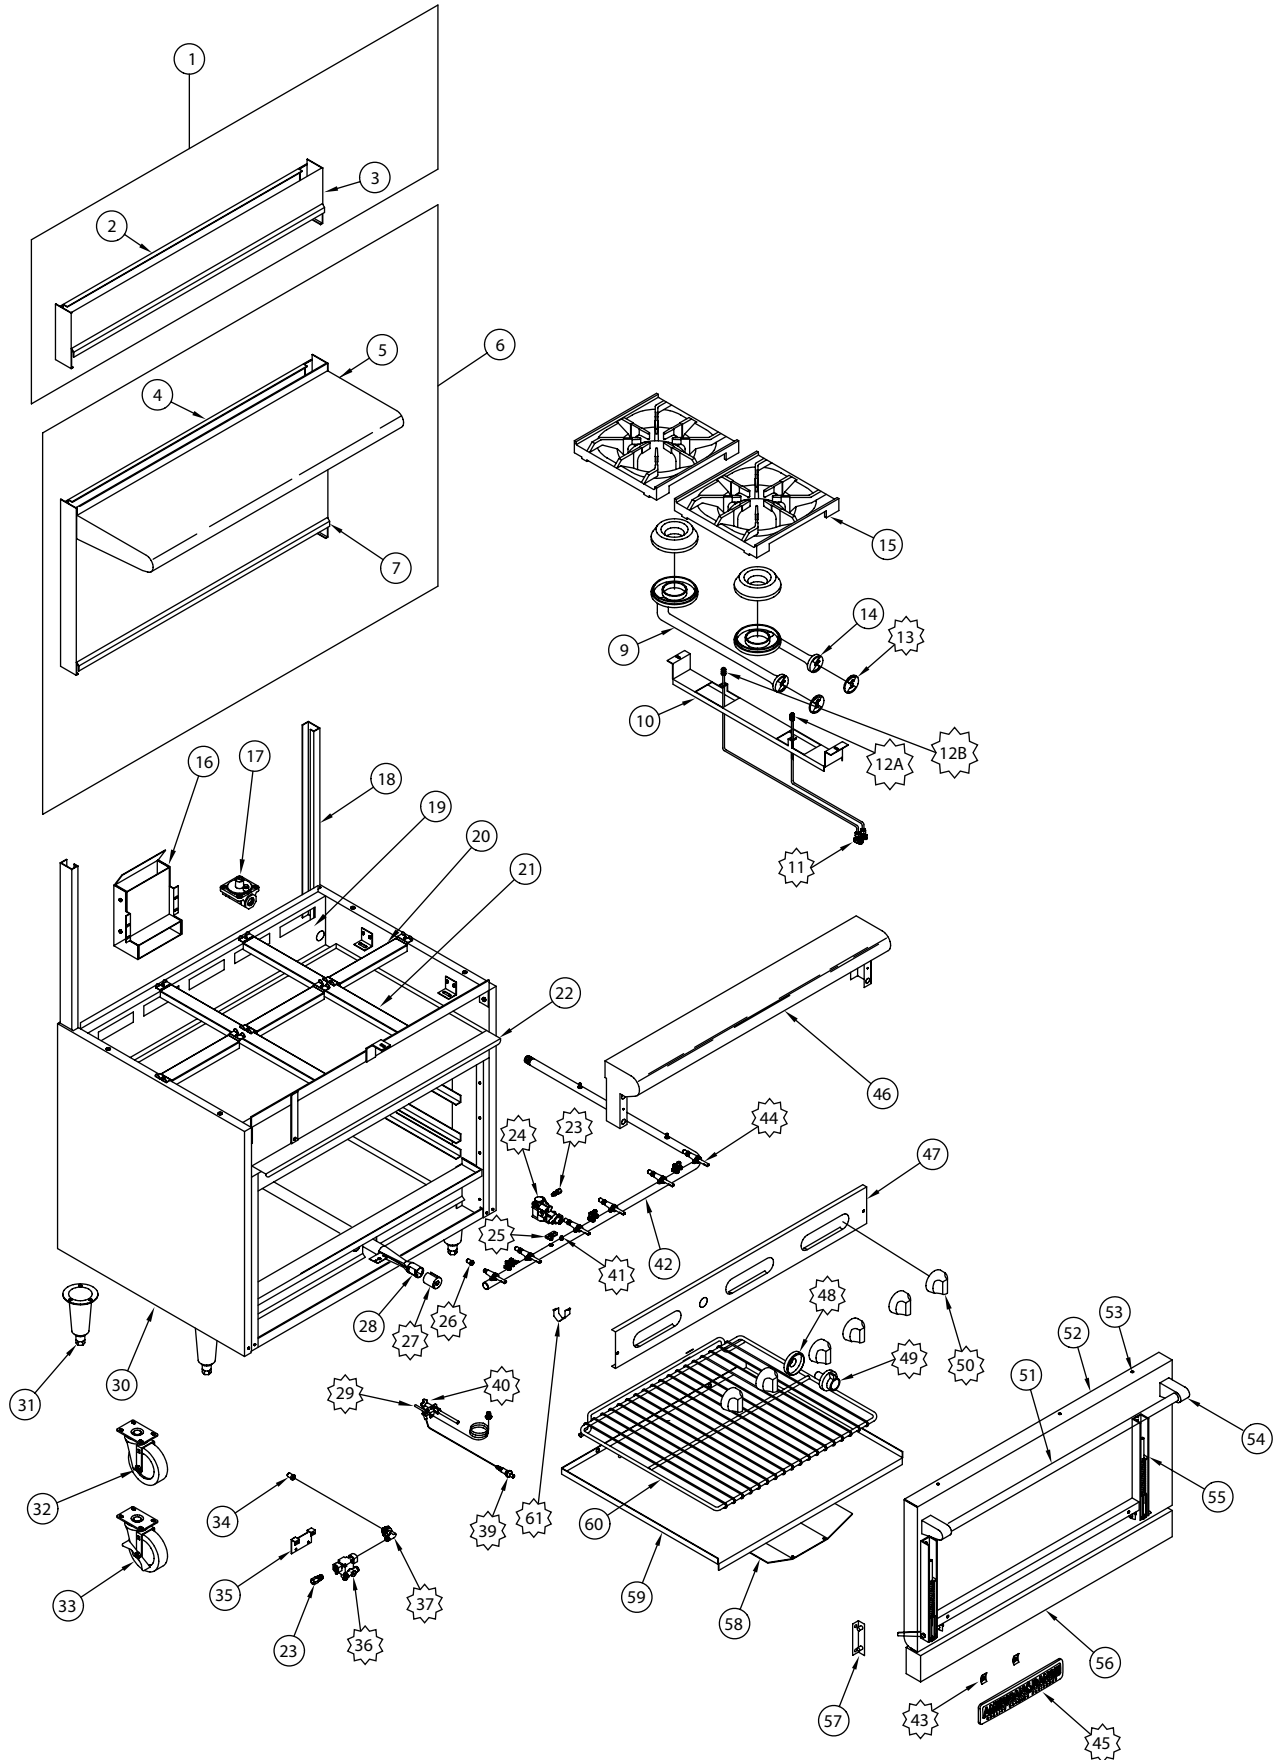

ARW-36

DESIGNED & BUILT IN USA
PROFESSIONAL COOKING EQUIPMENT

13592 Desmond St., Pacoima, CA 91331 818.897.0808 888.753.9898 www.americanrange.com

AMERICAN RANGE

ARW-36

ITEM NO.	PART NO.	DESCRIPTION
9	A14005	Venturi, Long w/Lift Off Burner Head
10	A99585	Hanger, Burner AR Series 1180
11	A29301	Valve, Dual Gas Pilot 1/8" x 3/16" C 10432
12A	A11200	Pilot Tip, Assembly Short New Front Open Burner AR Series
12B	A11201	Pilot Tip, Assembly Long New Rear Open Burner AR Series
13	A14037	Air Shutter, 2" 10464
14	A14006	Venturi, Short w/Lift Off Burner Head
15	A17000	Grates, Top 12" x 12" Cast Iron 10450-12
16	A99317	Flue, Oven AR Ranges 10207
17	A80110	Valve, Pressure Regulator 3/4" 10480 Nat Gas Set 5.
	A80011	Valve, Pressure Regulator 3/4" 10481 LPG Gas Set 10.0
18	A99602	Channel, High Rise AR Range 1037 Standard
20	A99314	Bracket, Top Grate w/Support 1181 Short Aluminized Metal
21	A99315	Bracket, Top Grate w/Support 1182 Long Aluminized Metal
22	A99530	Crumb Tray, 12" AR-6 / ARHP-12
	A99531	Crumb Tray, 24" AR-6 / ARHP-24
	A99532	Crumb Tray, 36" AR-6 / ARHP-36 1026-36
23	A28000	Fitting, 3/8" CC x 1/4" MIP Brass 10011
24	A11101	Thermostat, BJ Griddle/Gas Oven 10421 1 Outlet BJA25PB-04-48
	A11113	Thermostat, BJ Griddle/Gas Oven 10482 2 Outlet BJA25PBD-01-48
25	A23100	Nipple, Flanged BJ Thermostat 10012
26	A29000	Orifice Hood, #39 1/2" Brass 11039 Nat Gas
	A29007	Orifice Hood, #53 1/2" Brass LPG Gas

subject to change without notice.

  11 DOUBLE PILOT VALVE	 12 PILOT TIP ASSY	 13 AIR SHUTTER	 23 1/4 NPT x 3/8 CC BRASS FITTING	 24 B.J. THERMOSTAT SINGLE OUTLET	 25 THERMOSTAT FLANGE	 26 ORIFICE HOOD
  27 AIR SHUTTER	 29 THERMOCOUPLE	 36 SAFETY VALVE	 37 ORIFICE ELBOW	 39 PIEZO IGNITOR	 40 OVEN PILOT	 41 1/8 PLUG
  43 SPEED NUT	 44 GAS VALVE	 45 AMERICAN RANGE NAME PLATE	 48 BEZEL	 49 GRIDDLE THERMOSTAT KNOB	 50 ON/OFF KNOB	 61 BULB CLIP