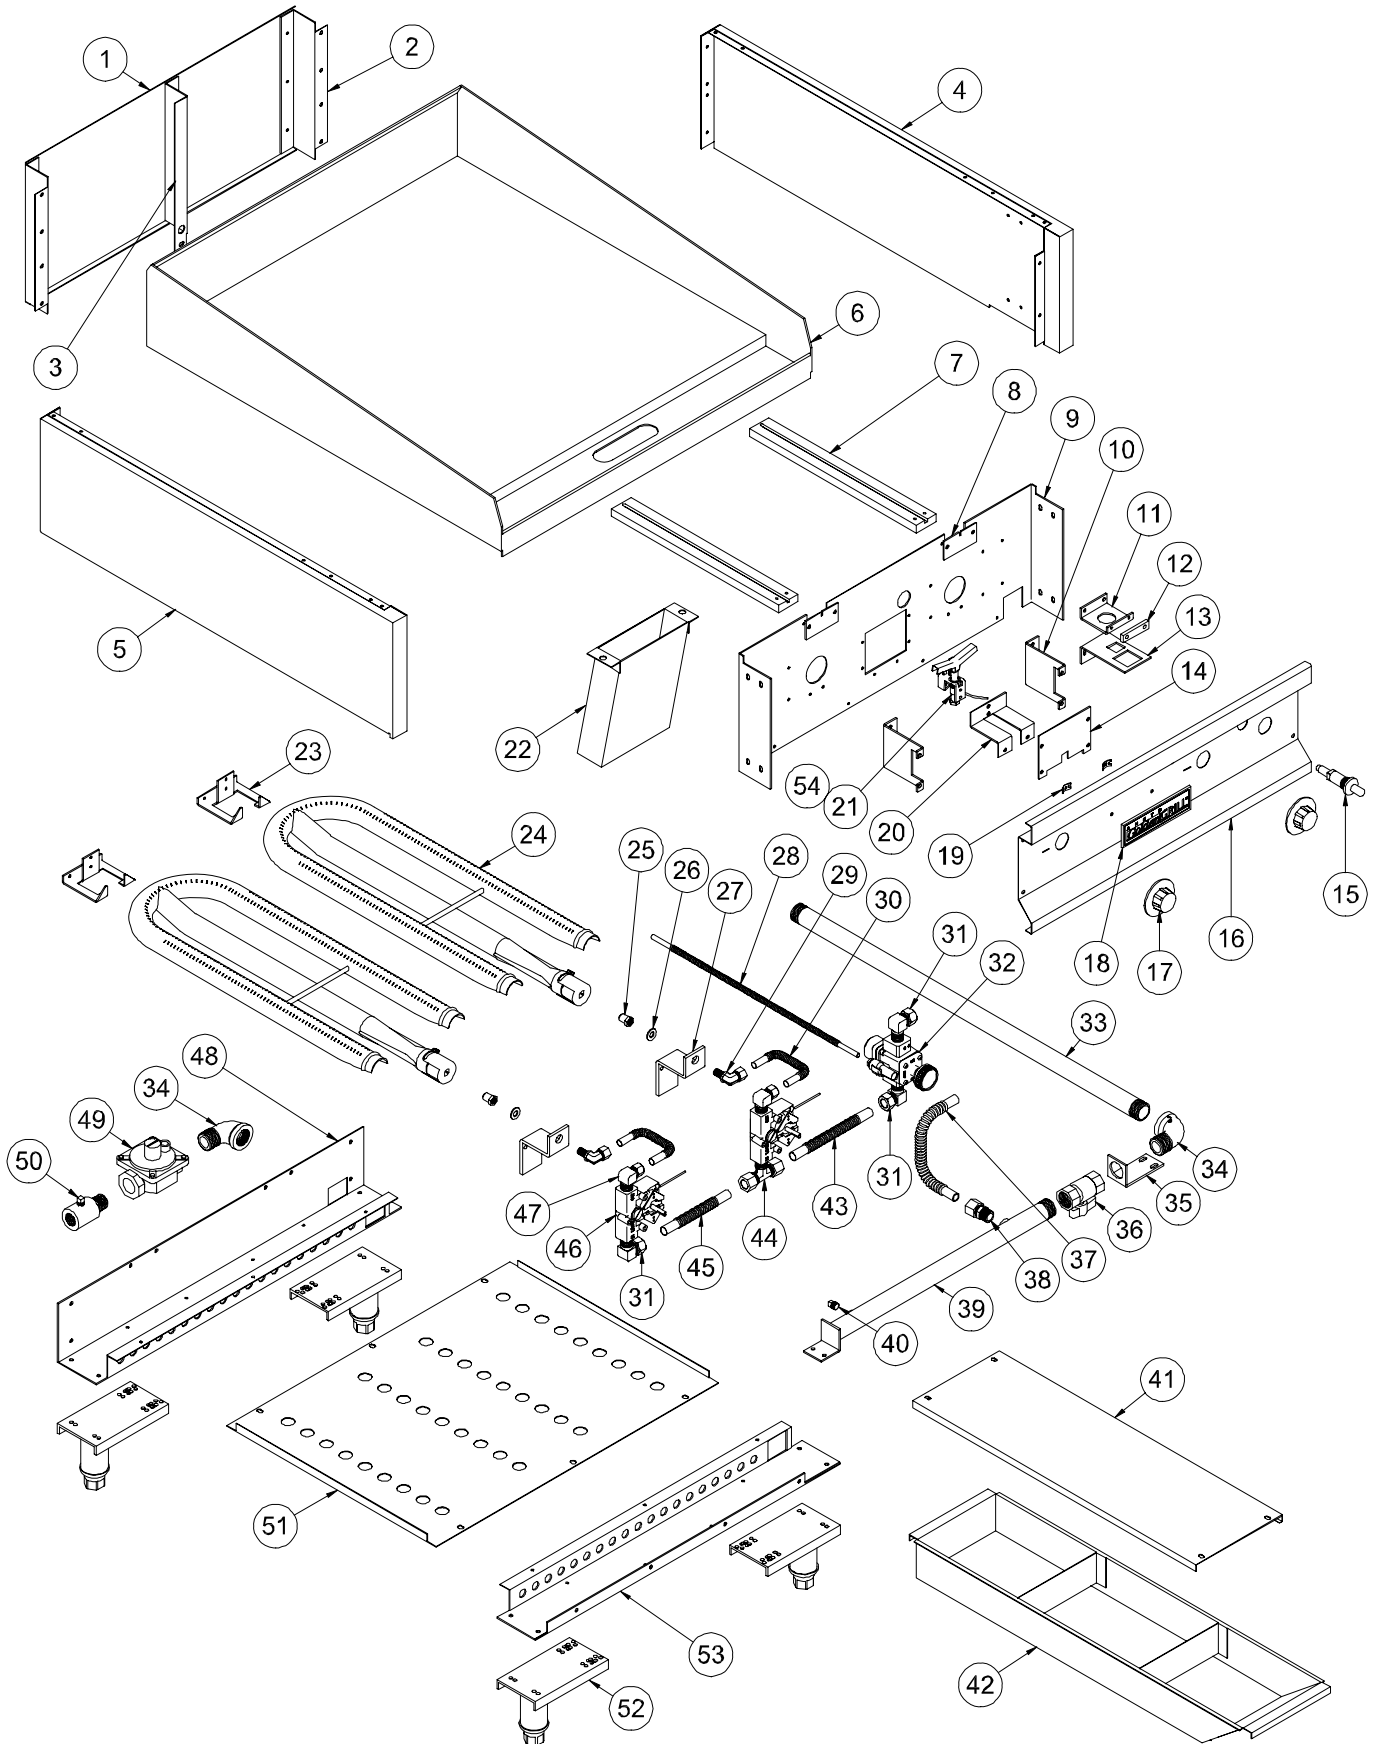

[www.anets.us](http://www.anets.us)

ANETS  
**GoldenGRILL™**

ITM	QTY	PART NUMBER	DESCRIPTION
1	1	C10772-01	Flue Back – 24"
		C10772-02	Flue Back – 36"
		C10772-03	Flue Back – 48"
		C10772-04	Flue Back – 60"
		C10772-05	Flue Back – 72"
2	2	C10769-00	Flue Bracket
3	1	C10966-00	Flue Center Bracket – 36" & 48"
	2		Flue Center Bracket – 60" & 72"
4	1	D6219-00	Right Side Panel Weldment
5	1	D6220-00	Left Side Panel Weldment
6	1	E5183-01	Grill Plate Weldment – 24"
		E5183-02	Grill Plate Weldment – 36"
		E5183-03	Grill Plate Weldment – 48"
		E5183-04	Grill Plate Weldment – 60"
		E5183-05	Grill Plate Weldment – 72"
		E5183-06	Chrome Grill Plate Weldment – 24"
		E5183-07	Chrome Grill Plate Weldment – 36"
		E5183-08	Chrome Grill Plate Weldment – 48"
		E5183-09	Chrome Grill Plate Weldment – 60"
		E5183-10	Chrome Grill Plate Weldment – 72"
7	2	B13130-01	Bulb Holder – 24"
	3		Bulb Holder – 36"
	4		Bulb Holder – 48"
	5		Bulb Holder – 60"
	6		Bulb Holder – 72"
8	2	B14270-00	Bulb Holder Cover – 24"
	3		Bulb Holder Cover – 36"
	4		Bulb Holder Cover – 48"
	5		Bulb Holder Cover – 60"
	6		Bulb Holder Cover – 72"
9	1	E5168-01	Partition Wall – 24"
		E5168-02	Partition Wall – 36"
		E5168-03	Partition Wall – 48"
		E5168-04	Partition Wall – 60"
		E5168-05	Partition Wall – 72"
10	2	C10635-00	Thermostat Bracket – 24"
	3		Thermostat Bracket – 36"
	4		Thermostat Bracket – 48"
	5		Thermostat Bracket – 60"
	6		Thermostat Bracket – 72"
11	1	B14278-00	Top Bracket – 24"
	2		Top Bracket – 36" & 48"
	3		Top Bracket – 60" & 72"
12	1	B14279-00	Top Bracket Clamp – 24"
	2		Top Bracket Clamp – 36" & 48"
	3		Top Bracket Clamp – 60" & 72"
13	1	C10636-00	Bottom Bracket – 24"
	2		Bottom Bracket – 36" & 48"
	3		Bottom Bracket – 60" & 72"
14	1	B14267-00	Pilot Cover – 24"
	2		Pilot Cover – 36" & 48"
	3		Pilot Cover – 60" & 72"
15	1	P9131-76	Piezo Igniter – 24"
	2		Piezo Igniter – 36" & 48"
	3		Piezo Igniter – 60" & 72"