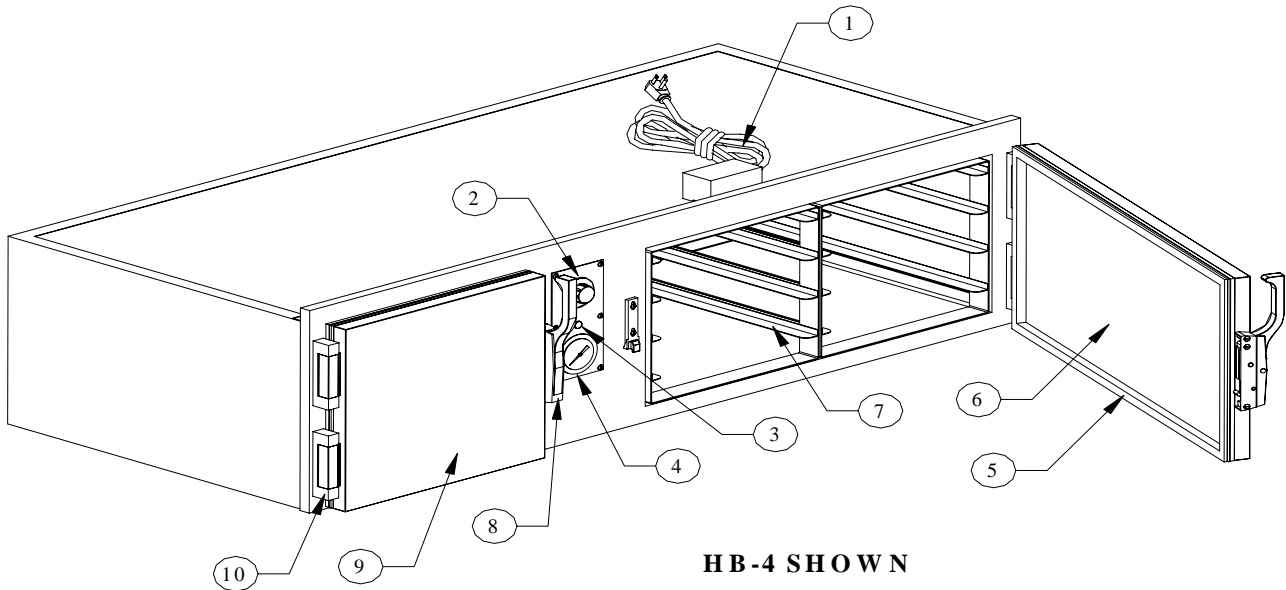

ITEM NUMBER	PART NUMBER	DESCRIPTION
1	1001-0	Power Cord 14/3-15 Amps 240V
	1002-0	Power Cord 14/3-15 Amps 120V
2	22-1407	Thermostat Knob
3	1100-0	Pilot Light
4	1105-0	Thermometer
5	7010-3	#3 & #4 Door Gasket
	7013-3	#4 & #5 Door Gasket
6	S83754-4	Door Assembly HB-5
7	S83753-0	Pan Rack
8	6055-1	Slam Action Latch
	6052-1	Slam Action W/ Lock
9	S83754-3	Door Assembly HB-3, HB-4
10	6053-8	Hinge & Cover
11	1087-0	Cord Connector (Not Shown)
12	2500-1	Thermostat (Not Shown)
13	1053-0	120V / 850W Element (Not Shown)
	1054-0	208V / 850W Element (Not Shown)
	1055-0	240V / 850W Element (Not Shown)

SLIDE- IN HEATED BASE

HB SERIES

OPERATION

The unit is ready to operate as soon as it is plugged in and turned on. The thermostat has an off position and numbers from #1 through #10 (number 10 is the highest setting).