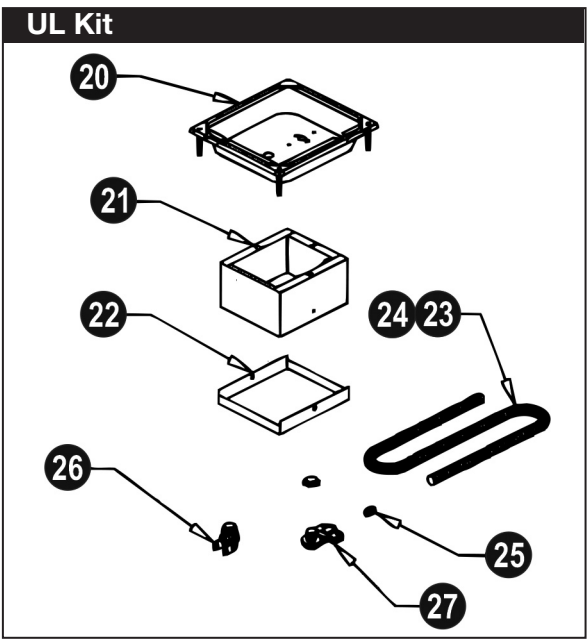

PARTS CATALOG

DESIGNED SMART. BUILT SOLID.®

Bottom Mount Hot Food Wells

Models: BM-30, BM-30D

INTENDED FOR OTHER THAN HOUSEHOLD USE
UNIT MUST BE KEPT CLEAR OF COMBUSTIBLES AT ALL TIMES

Model	Part Number	Voltage	Watts
BM-30	55430	208/240/277V	900/1200/1600W
BM-30	55431	208/240V	1200/1600W
BM-30	55435	120V	1200W
BM-30	55436	120V	750W
BM-30D	55303	120V	750W
BM-30D	55311	120V	1200W
BM-30D	55320	208/240V	1200/1600W
BM-30D	55326	208/240/277V	900/1200/1600W

For 72" thermostat add suffix -72 to model and part number. For UL kit add suffix -36UL or -72UL to model and part number

P/N 67123 08/16

APW WYOTT Food Service Equipment Company
1307 N. Watters Road, Suite 180 • Allen, TX 75013

972.908.6100 Phone
214.565.0976 Fax

+1.800.527.2100
www.apwwyott.com

EXPLODED VIEW – BM-30, -30D

Item #	Part Number	Description
1	56550	Well Pan No Drain (BM-30)
2	55304	Well Pan W/Drain (BM-30D)
3	55608	Bottom Cover
4	55567	Reflector Pan Element
5	55445	120V-750W Element
6	55446	120V-1200W
7	55441	Element 208/240V-1200/1600W
8	55440	Element 208/240/277V-900/1200/1600W
9	56547	Bottom Insulation
10	56527	Thermostat 36" Capillary
11	56540	Thermostat 72" Capillary
12	56528	Knob, Thermostat
13	56530	Indicator Light
14	56566	Wire Set/36" Thermostat
	56556	Wire Set/72" Thermostat
15	56529	Increase/Decrease Plate
16	56542	Dial Setting Plate
17	56655	Drain Strainer
18	89184	Hole Bushing
20	56370	Control Housing
21	56581	Conduit Box
22	56586	Conduit Box Cover
23	55341	Flex Conduit/36" Thermostat
24	55331	Flex Conduit/72" Thermostat
25	55340	Anti-Short Bushing
26	55339	Conduit Connector
27	55343	Conduit Connector 90°
Parts Not Shown		
	88961	10-24 Green Hex Nut
	89061	10-24 Hex Nut
	89025	10-24 Speed Nut
	89071	#10 Flat Washer
	89059	#10 External Lockwasher
	89073	#8 X 1/2" Sheet Metal Screw
	89120	Jiffy Clip