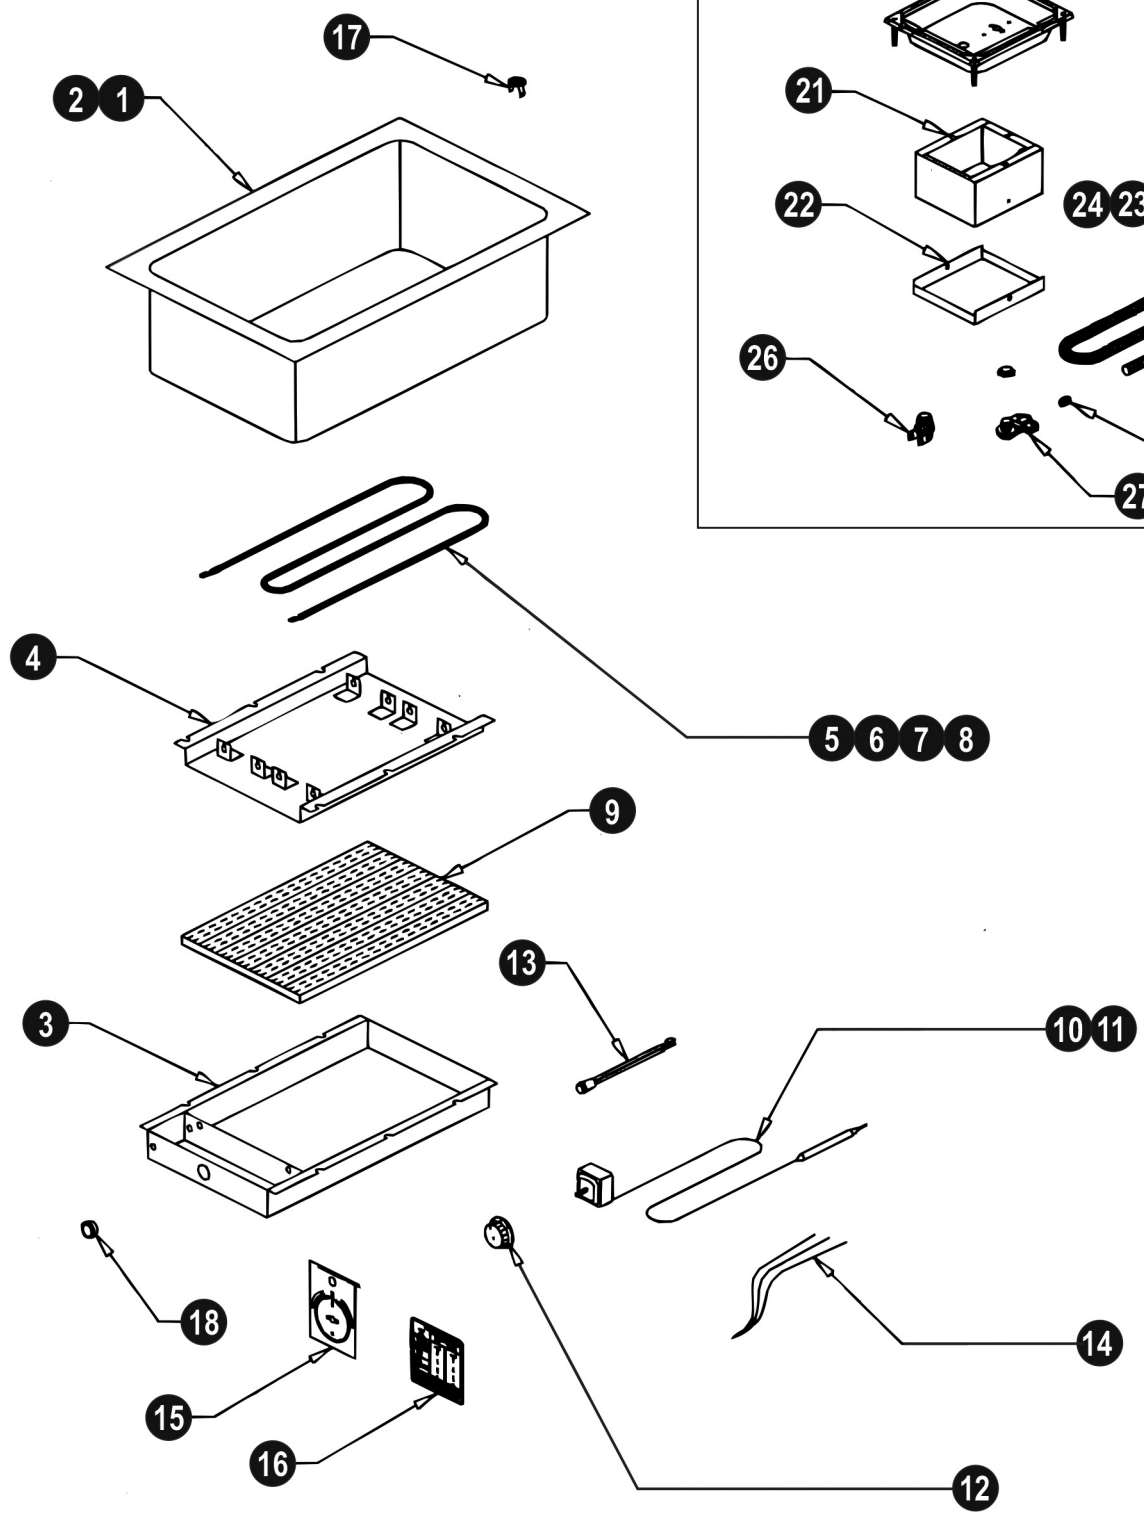

PARTS CATALOG

DESIGNED SMART. BUILT SOLID.®

Bottom Mount Hot Food Wells

Models: BM-30, BM-30D

INTENDED FOR OTHER THAN HOUSEHOLD USE
UNIT MUST BE KEPT CLEAR OF COMBUSTIBLES AT ALL TIMES

Model	Part Number	Voltage	Watts
BM-30	55430	208/240/277V	900/1200/1600W
BM-30	55431	208/240V	1200/1600W
BM-30	55435	120V	1200W
BM-30	55436	120V	750W
BM-30D	55303	120V	750W
BM-30D	55311	120V	1200W
BM-30D	55320	208/240V	1200/1600W
BM-30D	55326	208/240/277V	900/1200/1600W

For 72" thermostat add suffix -72 to model and part number. For UL kit add suffix -36UL or -72UL to model and part number

P/N 67123 08/16

APW WYOTT Food Service Equipment Company
1307 N. Watters Road, Suite 180 • Allen, TX 75013

972.908.6100 Phone
214.565.0976 Fax

+1.800.527.2100
www.apwwyott.com

EXPLODED VIEW – BM-30, -30D

Item #	Part Number	Description
1	56550	Well Pan No Drain (BM-30)
2	55304	Well Pan W/Drain (BM-30D)
3	55608	Bottom Cover
4	55567	Reflector Pan Element
5	55445	120V-750W Element
6	55446	120V-1200W
7	55441	Element 208/240V-1200/1600W
8	55440	Element 208/240/277V-900/1200/1600W
9	56547	Bottom Insulation
10	56527	Thermostat 36" Capillary
11	56540	Thermostat 72" Capillary
12	56528	Knob, Thermostat
13	56530	Indicator Light
14	56566	Wire Set/36" Thermostat
	56556	Wire Set/72" Thermostat
15	56529	Increase/Decrease Plate
16	56542	Dial Setting Plate
17	56655	Drain Strainer
18	89184	Hole Bushing
20	56370	Control Housing
21	56581	Conduit Box
22	56586	Conduit Box Cover
23	55341	Flex Conduit/36" Thermostat
24	55331	Flex Conduit/72" Thermostat
25	55340	Anti-Short Bushing
26	55339	Conduit Connector
27	55343	Conduit Connector 90°
Parts Not Shown		
	88961	10-24 Green Hex Nut
	89061	10-24 Hex Nut
	89025	10-24 Speed Nut
	89071	#10 Flat Washer
	89059	#10 External Lockwasher
	89073	#8 X 1/2" Sheet Metal Screw
	89120	Jiffy Clip

WIRING DIAGRAM – BM-30, -30D