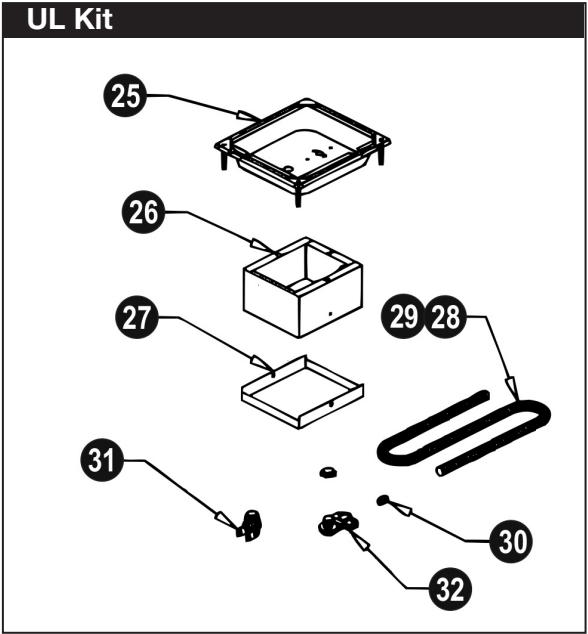

For 72" thermostat add suffix -72 to model and part number. For UL kit add suffix -36UL or -72UL to model and part number

P/N 67122 08/16

**APW WYOTT Food Service Equipment Company**  
1307 N. Watters Road, Suite 180 • Allen, TX 75013

972.908.6100 Phone  
214.565.0976 Fax

+1.800.527.2100  
www.apwwyott.com

Exploded View – BM-80, -80D, -80C, -80CD

Item #	Part Number	Description
1	55503	Well Pan No Drain (BM-80)
2	55534	Well Pan W/Drain (BM-80D)
3	55506	Well Pan Square Cor. (BM-80C)
4	55536	Well Pan Sq. Cor. W/Drain (BM-80CD)
5	56503	Galvanized Outer Housing
6	56511	Housing Mounting Angle
7	56515	Side Insulation End
8	56516	Insulation Element
9	55445	120V-750W Element
10	55446	120V-1200W
11	55441	Element 208/240V-1200/1600W
12	55440	Element 208/240/277V-900/1200/1600W
	54051	Element 208V-1650W
13	56506	Reflector Pan
14	56527	Thermostat 36" Capillary
15	56540	Thermostat 72" Capillary
16	56528	Knob, Thermostat
17	56530	Indicator Light
18	56514	Bottom Insulation
19	56211	Bottom Inspection Plate
20	56566	Wire Set/36" Thermostat
	56556	Wire Set/72" Thermostat
21	56529	Increase/Decrease Plate
22	56655	Drain Strainer
23	89184	Hole Bushing
24	56542	Dial Setting Plate
25	56370	Control Housing
26	56581	Conduit Box
27	56586	Conduit Box Cover
28	55341	Flex Conduit/36" Thermostat
29	55331	Flex Conduit/72" Thermostat
30	55340	Anti-Short Bushing
31	55339	Conduit Connector
32	55343	Conduit Connector 90°
<b>Parts Not Shown</b>		
	88961	10-24 Green Hex Nut
	89061	10-24 Hex Nut
	89025	10-24 Speed Nut
	89071	#10 Flat Washer
	89059	#10 External Lockwasher
	89073	#8 X 1/2" Sheet Metal Screw
	89120	Jiffy Clip