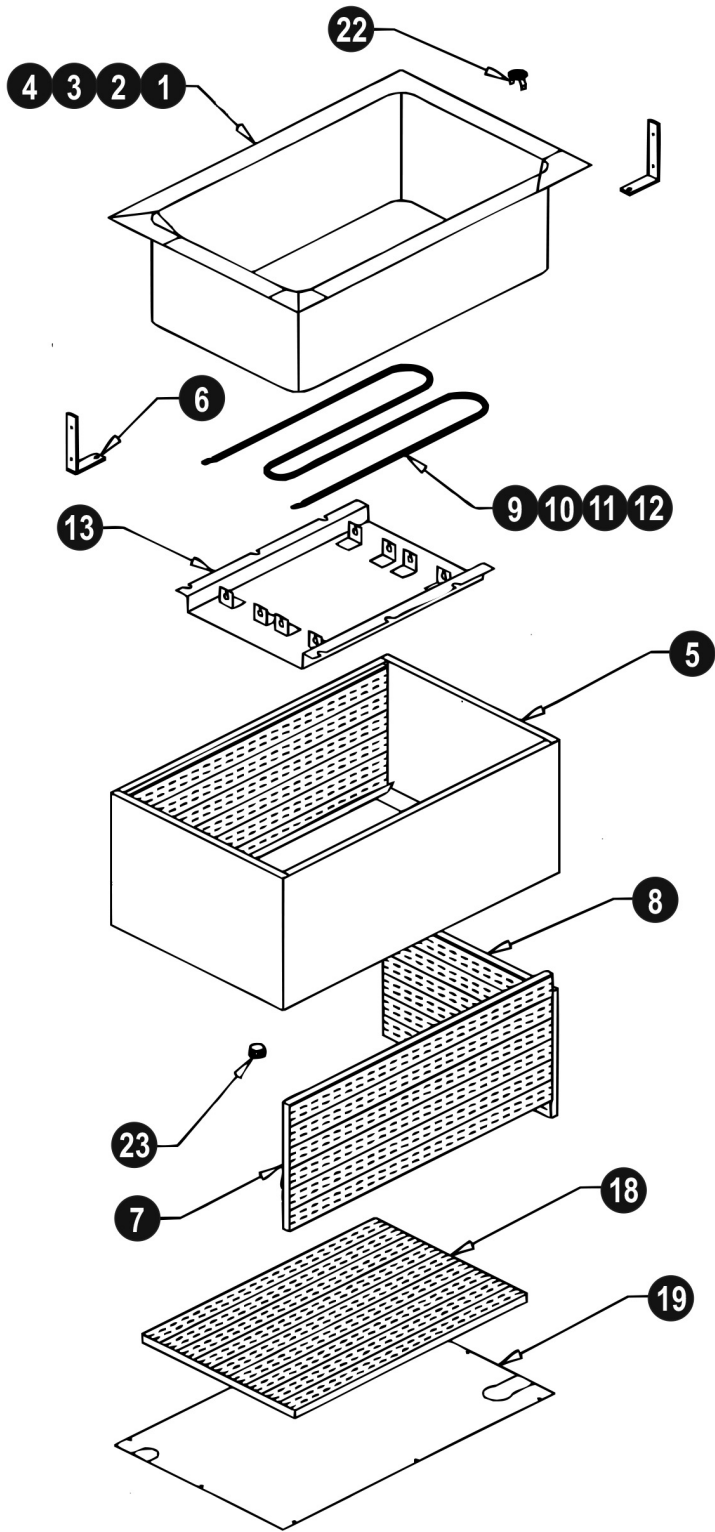

For 72" thermostat add suffix -72 to model and part number. For UL kit add suffix -36UL or -72UL to model and part number

P/N 67122 08/16

**APW WYOTT Food Service Equipment Company**  
1307 N. Watters Road, Suite 180 • Allen, TX 75013

972.908.6100 Phone  
214.565.0976 Fax

+1.800.527.2100  
www.apwwyott.com

Exploded View – BM-80, -80D, -80C, -80CD

Item #	Part Number	Description
1	55503	Well Pan No Drain (BM-80)
2	55534	Well Pan W/Drain (BM-80D)
3	55506	Well Pan Square Cor. (BM-80C)
4	55536	Well Pan Sq. Cor. W/Drain (BM-80CD)
5	56503	Galvanized Outer Housing
6	56511	Housing Mounting Angle
7	56515	Side Insulation End
8	56516	Insulation Element
9	55445	120V-750W Element
10	55446	120V-1200W
11	55441	Element 208/240V-1200/1600W
12	55440	Element 208/240/277V-900/1200/1600W
	54051	Element 208V-1650W
13	56506	Reflector Pan
14	56527	Thermostat 36" Capillary
15	56540	Thermostat 72" Capillary
16	56528	Knob, Thermostat
17	56530	Indicator Light
18	56514	Bottom Insulation
19	56211	Bottom Inspection Plate
20	56566	Wire Set/36" Thermostat
	56556	Wire Set/72" Thermostat
21	56529	Increase/Decrease Plate
22	56655	Drain Strainer
23	89184	Hole Bushing
24	56542	Dial Setting Plate
25	56370	Control Housing
26	56581	Conduit Box
27	56586	Conduit Box Cover
28	55341	Flex Conduit/36" Thermostat
29	55331	Flex Conduit/72" Thermostat
30	55340	Anti-Short Bushing
31	55339	Conduit Connector
32	55343	Conduit Connector 90°
<b>Parts Not Shown</b>		
	88961	10-24 Green Hex Nut
	89061	10-24 Hex Nut
	89025	10-24 Speed Nut
	89071	#10 Flat Washer
	89059	#10 External Lockwasher
	89073	#8 X 1/2" Sheet Metal Screw
	89120	Jiffy Clip