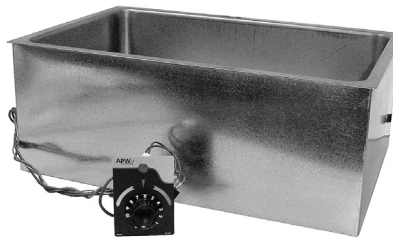

### Bottom Mount Hot Food Wells

**Models: BM-80, BM-80D, BM-80C, BM-80CD**

Intended for other than household use

Unit must be kept clear of combustibles at all times

Model	Part Number	Voltage	Watts
BM-80	55480	208/240/277V	900/1200/1600W
BM-80	554B1	208/240V	1200/1600W
BM-80	55485	120V	1200W
BM-80	55486	120V	750W
BM-80	56300	208V	1650W
BM-80D	55351	120V	750W
BM-80D	55354	120V	1200W
BM-80D	55357	208/240V	1200/1600W
BM-80D	55360	208/240/277V	900/1200/1600W
BM-80D	56299	208V	1650W
BM-80C	55352	120V	750W
BM-80C	55355	120V	1200W
BM-80C	55358	208/240V	1200/1600W
BM-80C	55361	208/240/277V	900/1200/1600W
BM-80C	56298	208V	1650W
BM-80CD	55353	120V	750W
BM-80CD	55356	120V	1200W
BM-80CD	55359	208/240V	1200/1600W
BM-80CD	55362	208/240/277V	900/1200/1600W
BM-80CD	56297	208V	1650W