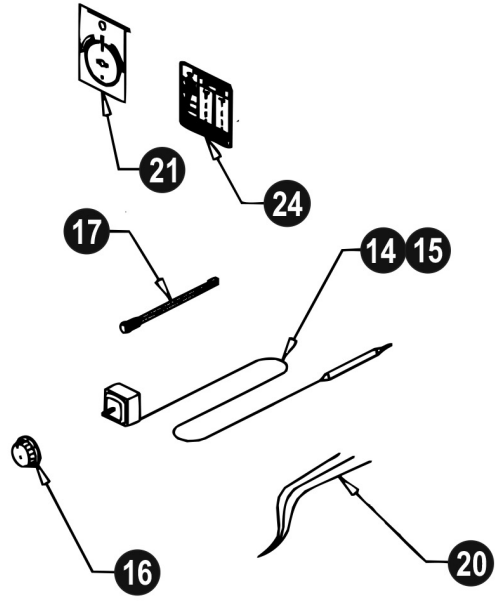

For 72" thermostat add suffix -72 to model and part number. For UL kit add suffix -36UL or -72UL to model and part number

P/N 67122 08/16

**APW WYOTT Food Service Equipment Company**  
1307 N. Watters Road, Suite 180 • Allen, TX 75013

972.908.6100 Phone  
214.565.0976 Fax

+1.800.527.2100  
www.apwwyott.com

Exploded View – BM-80, -80D, -80C, -80CD

Item #	Part Number	Description
1	55503	Well Pan No Drain (BM-80)
2	55534	Well Pan W/Drain (BM-80D)
3	55506	Well Pan Square Cor. (BM-80C)
4	55536	Well Pan Sq. Cor. W/Drain (BM-80CD)
5	56503	Galvanized Outer Housing
6	56511	Housing Mounting Angle
7	56515	Side Insulation End
8	56516	Insulation Element
9	55445	120V-750W Element
10	55446	120V-1200W
11	55441	Element 208/240V-1200/1600W
12	55440	Element 208/240/277V-900/1200/1600W
	54051	Element 208V-1650W
13	56506	Reflector Pan
14	56527	Thermostat 36" Capillary
15	56540	Thermostat 72" Capillary
16	56528	Knob, Thermostat
17	56530	Indicator Light
18	56514	Bottom Insulation
19	56211	Bottom Inspection Plate
20	56566	Wire Set/36" Thermostat
	56556	Wire Set/72" Thermostat
21	56529	Increase/Decrease Plate
22	56655	Drain Strainer
23	89184	Hole Bushing
24	56542	Dial Setting Plate
25	56370	Control Housing
26	56581	Conduit Box
27	56586	Conduit Box Cover
28	55341	Flex Conduit/36" Thermostat
29	55331	Flex Conduit/72" Thermostat
30	55340	Anti-Short Bushing
31	55339	Conduit Connector
32	55343	Conduit Connector 90°
<b>Parts Not Shown</b>		
	88961	10-24 Green Hex Nut
	89061	10-24 Hex Nut
	89025	10-24 Speed Nut
	89071	#10 Flat Washer
	89059	#10 External Lockwasher
	89073	#8 X 1/2" Sheet Metal Screw
	89120	Jiffy Clip