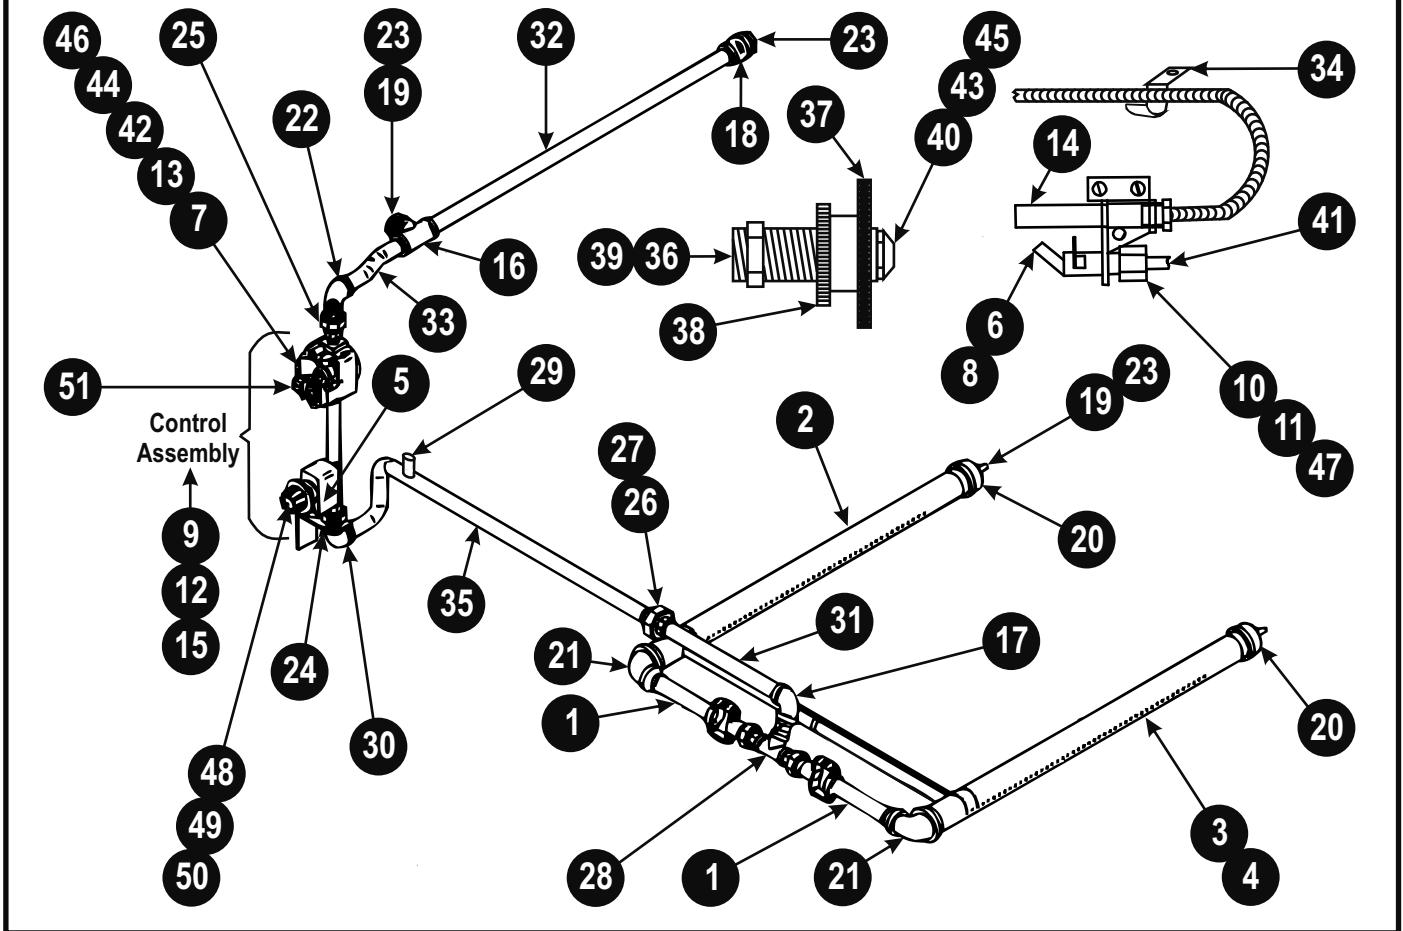

Controls / Interior Components

Item	Part #	Description	Item	Part #	Description
1	L5001X	Inspirator #3	28	N3060P	Manifold Tee Assy (32 1/2")
2	L5048P	Burner w/Cap & Elbow, Left, 15 1/2" x 38 1/2"	29	N3068P	Pressure Tap Nozzle Assy
3	L5049P	Burner w/Cap & Elbow, Right, 15 1/2" x 38 1/2"	30	N5009A	Nipple
4	L5058X	Burner, Complete (To Union)	31	N5215A	Nipple
5	M1005X	Thermostat, Gas, FDTH (650F)	32	N5220P	Nipple
6	M1220X	Pilot Burner, Natural, w/Ftgs, 2 CHA-1	33	N5232A	Nipple
7	M1221X	BMVR Valve Kit, LP - Not Shown	34	Q4021X	Capillary Clip
8	M1222X	Pilot Burner, LP, w/Fittings, 2 CHA-1	35	R1041P	Manifold Assy
9	M1242X	Control Assy, Nat BMVR 650°F	36	R3004A	Spud Holder #3
10	M1244X	Orifice, Pilot, Nat, 2 CHA-1 (.018")	37	R3005A	Adjusting Disc, #3
11	M1245X	Orifice, Pilot, LP, 2 CHA-1 (.010")	38	R3006A	Locking Disc, #3
12	M1248X	Control Assy, LP BMVR	39	R3007X	Spud Assy #3
13	M1260X	BMVR Valve Kit, Nat - Not Shown	40	R3008X	Orifice, Blank - Not drilled
14	M1265X	Thermopile, Q313 (w/Armoured Cable)	41	R3036X	Pilot Tubing, S/S, 3/16" x 45"
15	M1300P	Control Assy, Nat Gas, CE (U7mvr) 650°F	42	R3104X	Valve, BMVR, Nat
16	N3002A	Tee	43	R3117X	Orifice, Nat, #25 Drill (2)
17	N3004A	Elbow	44	R3124X	Valve, BMVR, LP
18	N3007A	Coupling	45	R3129X	Orifice, LP, #43 Drill (2)
19	N3008A	Bushing, Reducing	46	R3137E	Valve Assy, U7000mvr CE Comhi, Nat Gas
20	N3013A	Pipe Cap	47	R3182A	Ball Sleeve, Annealed (Use w/M1220A)
21	N3016A	Elbow	48	S1056X	Knob, Thermostat, 650°F (Side Control)
22	N3021A	Elbow	49	S1163X	Knob, Thermostat, CE, 340°C
23	N3022A	Plug	50	S1385A	Knob, Thermostat, 650°F, 3" Dia (Front Mount)
24	N3026M	Union, Male	51	S1453A	Knob, Combination Valve
25	N3027F	Union, Female	52	M1002X	Automatic Oven Starter (7 Day Timer) - Not Shown
26	N3028P	Union, Female	53	X1132Q	Packaging Kit (Y800 wo/Dome) - Not Shown
27	N3029P	Union, Male	54	X1133Q	Crate, Y-800 Top Oven w/Dome - Not Shown