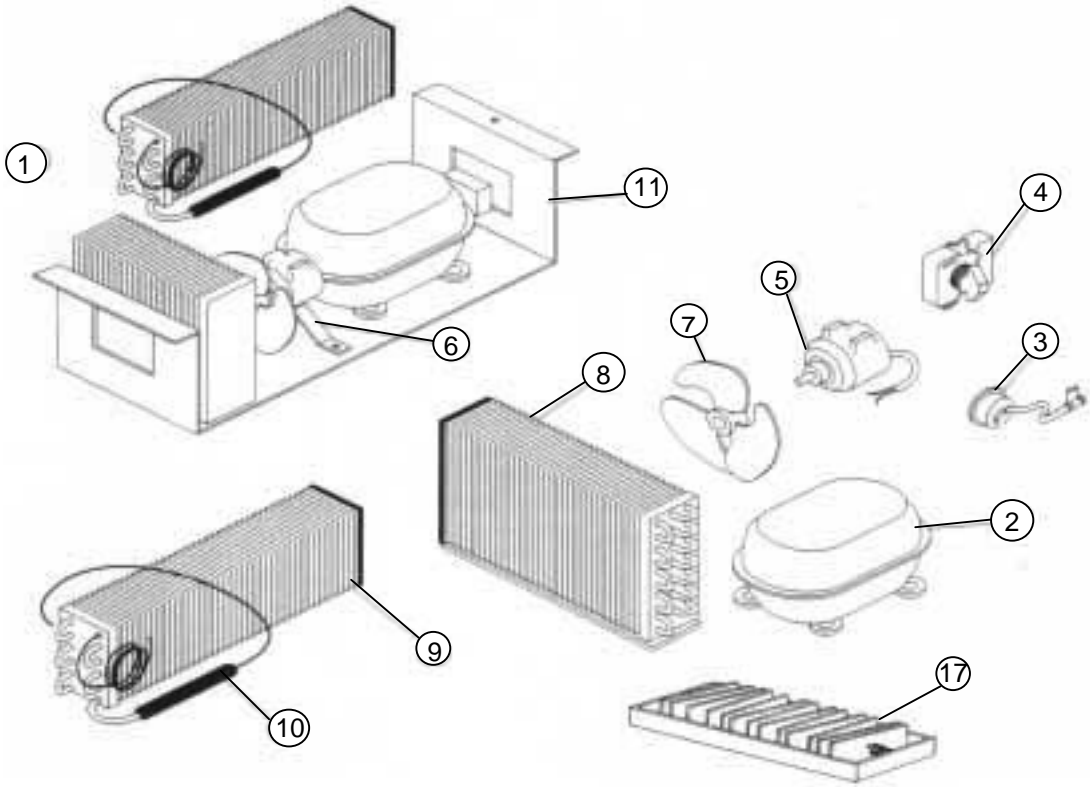

GF24/34/48
REFRIGERATION COMPONENTS

ILLUS #	MODEL	DESCRIPTION	PART #
1	GF24	REFRIGERATION SYSTEM	19B36-067D-01
	GF34	REFRIGERATION SYSTEM	19B36-068D-01
	GF48	REFRIGERATION SYSTEM	19B36-069D-01
2	GF24	CONDENSING UNIT	19B34-027D-01
	GF34/48	CONDENSING UNIT	19B34-028D-01
3	GF24/34/48	COMPRESSOR 1/3HP 115-60 TEC- AEA2411ZXA	302-943B
4	GF24/34/48	RELAY	302-963A
5	GF24/34/48	OVERLOAD	313-004A
6	GF24/34/48	CAP/RELAY ASSEMBLY	317-004A
7	GF24	CONDENSER COIL (4-1/2"X6-7/8"X3")	305-047C
	GF34/48	CONDENSER COIL (7-3/8"X7-7/8"X3")	305-054C
8	GF24/34/48	CONDENSER FAN MOTOR (5 WATTS 115-60)	501-019B
9	GF24/34/48	CONDENSER FAN BLADE 6.75" (3 PET ALUM)	405-015A--
10	GF24/34/48	DRYER	303-143A
11	GF24	EVAPORATOR COIL ASSEMBLY	19B31-005D-01
	GF34	EVAPORATOR COIL ASSEMBLY	19B31-006D-01
	GF48	EVAPORATOR COIL ASSEMBLY	19B31-007D-01
12	GF24	SUCTION LINE/CAP ASSEMBLY	19B30-023D
	GF34/48	SUCTION LINE/CAP ASSEMBLY	19B30-024D
13	GF24	CAPILLARY TUBE (.042ID X .092OD X 96")	203-131A
	GF34/48	CAPILLARY TUBE (.042ID X .093OD X 144")	203-059A--
14	GF24	DEFROST HEATER	504-574B
	GF34	DEFROST HEATER	504-438B
	GF48	DEFROST HEATER	504-513B
15	GF24	EVAPORATOR COIL (15-1/4"X5"X3")	305-219C
	GF34	EVAPORATOR COIL (25-1/4"X5"X3")	305-067C
	GF48	EVAPORATOR COIL (39-1/4"X5"X3")	305-228C
16	GF24/34/48	ACCUMULATOR	303-094A
17	GF24/34/48	CONDENSATE PAN ASSEMBLY	08B30-026C