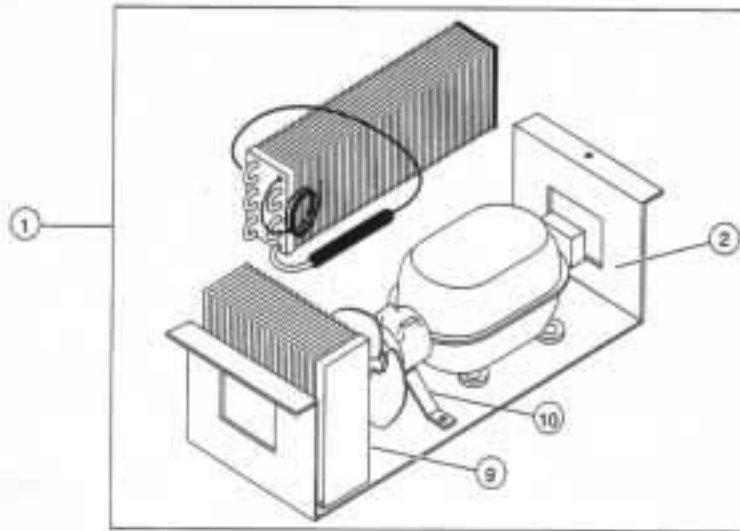

**CABINET COMPONENTS (CONTINUED)
FOR SERIAL NUMBERS 4311829 THRU CURRENT**

ILLUS #	MODEL	DESCRIPTION	PART #
34	BB48/48R/72/72R	BLOWER HOUSING COMPLETE	04B30-085D
	BB58/58E/58R BB68 BB78/78E/78R DD50/50C/50R DD58/58C/58E/58R DD68/68C DD78/78E/78R DD94 MS58/68	BLOWER HOUSING COMPLETE	04B30-078D
35	BB48/48R/72/72R	HOUSING ONLY	04A02-176C
	BB58/58E/58R BB68 BB78/78E/78R DD50/50C/50R DD58/58C/58E/58R DD68/68C DD78/78E/78R DD94 MS58/68	HOUSING ONLY	04B02-073D
36	ALL MODELS	EVAPORATOR FAN MOTOR KIT	63C31-001A
37	ALL MODELS	EVAPORATOR FAN MOTOR (.65 AMPS 120-60)	501-076A
38	ALL MODELS	EVAPORATOR FAN BLADE 6"WHITE (4PET VALOX)	405-062A
39	ALL MODELS	EVAPORATOR MOTOR BRACKET	42A37-011B
40	ALL MODELS	EVAPORATOR FAN GUARD	403-698B
41	ALL MODELS	DRAIN FLANGE	205-150A
42	ALL MODELS	DRAIN FLANGE ADAPTER	205-151A
43	BB48/48R/72/72R	TEMPERATURE CONTROL	502-290B
	BB58/58E/58R BB68 BB78/78E/78R DD50/50C/50R DD58/58C/58E/58R DD68/68C DD78/78E/78R DD94 MS58/68	TEMPERATURE CONTROL	502-289B
44	ALL DD	AIR HOSE (VINYL 1")	703-100A--
45	ALL DD	AIR HOSE HANGER	401-184A
46	DD50/50C	CO2 MANIFOLD ASSEMBLY (TWO - WAY)	28B07-015CAA
	DD58/58C		
	DD58E	CO2 MANIFOLD ASSEMBLY (THREE - WAY)	28B07-014CAA
	DD68/68E		
DD78/78E/78R	CO2 MANIFOLD ASSEMBLY (FOUR - WAY)	28B07-013CAA	
47	ALL MODELS	LIGHT SOCKET	503-048A--
48	ALL MODELS	LIGHT BULB (INC) 25W 25T10	503-053A--
49	ALL MODELS	LIGHT SWITCH	502-042A--

REFRIGERATION COMPONENTS