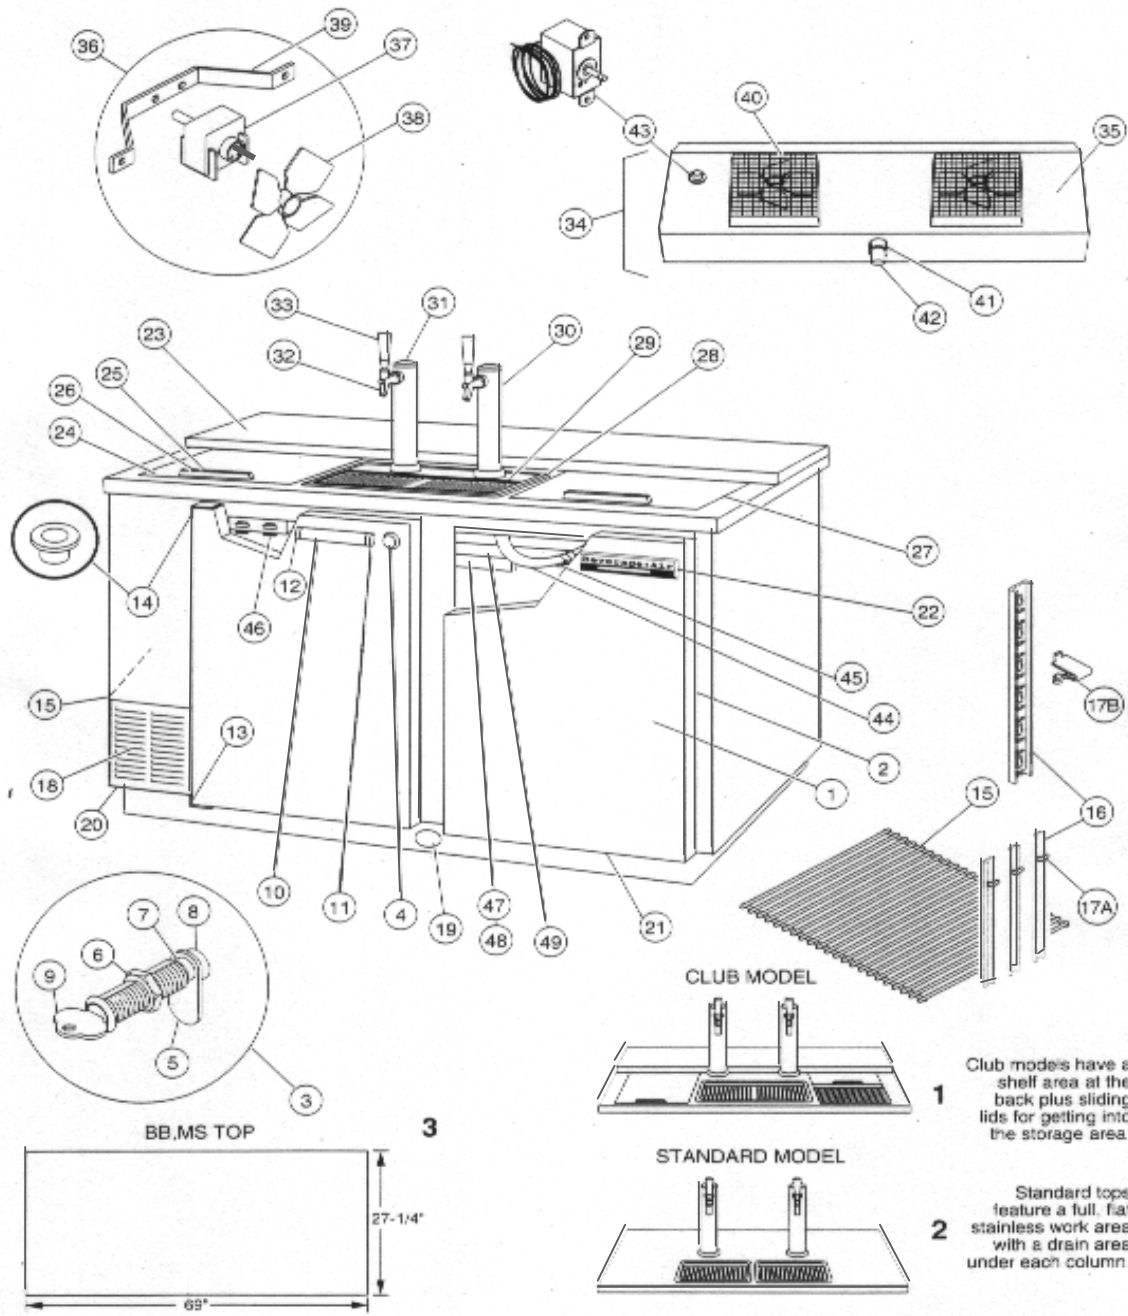

TABLE OF CONTENTS

DD/BB/MS SECTION	
PART	PAGE NUMBER
ACCUMULATOR	8
AIR HOSE	5
BEER FAUCETS	4
BLOWER HOUSINGS	5
CO2 MANIFOLD ASSEMBLY	5
COMPRESSOR	7
COMPRESSOR OVERLOAD	7
COMPRESSOR RELAY	7
CONDENSATE DRAIN PAN	4
CONDENSER COIL	7
CONDENSER FAN BLADE	7
CONDENSER FAN MOTOR	7
CONDENSER MOTOR BRACKET	7
CONDENSING UNIT	7
DOOR GASKETS	3
DOOR HANDLES	3
DOOR HINGE BUSHINGS	3
DOOR HINGES	3
DOOR LOCKS	3
DOORS	2
DRAFT ARMS	4
DRAWN DRAIN PANS	4
DRIP TRAYS (LOUVERED)	4
DRYER	7
EVAPORATOR BLADE	5
EVAPORATOR COIL	8
EVAPORATOR COIL ASSEMBLY	8
EVAPORATOR MOTOR	5
EVAPORATOR MOTOR KITS	5
EXTERIOR DRAIN ASSEMBLIES	4
FRONT & REAR GRILLS	3-4
KICK PLATE	4
LID RAIL BREAKERS	4
LIGHT BULB	5
LIGHT SOCKET	5
LIGHT SWITCH	5
PILASTER SCREWS	3
PILASTERS	3
REFRIGERATION SYSTEM	7
SHELF CLIPS	3
SHELVING & BASKETS	3
SUCTION LINE/CAPILLARY ASSE	8
TEMPERATURE CONTROL	5
TOP ASSEMBLIES	4
TOP CAPS	4
TOP RAIL & BACKBOARD ASSEM	4
BM23 SECTION	
PART	PAGE NUMBER
ACCUMULATOR	11
AIR HOSE	10
BEER HOSE	10
BLOWER HOUSING	10
CASTER/UNIT BASE	11
CASTERS	10
COMPRESSOR	11

BM23 SECTION	
PART	PAGE NUMBER
COMPRESSOR OVERLOAD	11
COMPRESSOR RELAY	11
CONDENSER COIL	11
CONDENSER FAN MOTOR	11
CONDENSER MOTOR BLADE	11
DOOR ASSEMBLIES	10
DOOR GASKET	10
DOOR HANDLE	10
DOOR HINGE BUSHING	10
DOOR HINGES	10
DOOR LOCK	10
DOOR LOCK KEYS	10
DRAFT ARM	10
DRAWN DRAIN PAN	10
DRIP TRAY	10
EVAPORATOR FAN BLADE	10
EVAPORATOR FAN MOTOR	10
EVAPORATOR MOTOR BRACKE	10
FAN GUARD	10
GLASS RAILS	10
LID ASSEMBLY	10
REFRIGERATION SYSTEM	11
SHELVING	10
TEMPERATURE CONTROL	10
TOP ASSEMBLY	10
TOP BACKBOARD ASSEMBLY	10
TOP CAP FOR COLUMN	10
TOP RAIL ASSEMBLY	10
UNIT HOUSING COVER	10
WASTE BOTTLE	10
WASTE BOTTLE ASSEMBLY	10
GF24/34/48 SECTION	
PART	PAGE NUMBER
ACCUMULATOR	14
BACKBOARD	13
CAPILLARY TUBE	14
COMPRESSOR	14
COMPRESSOR RELAY/OVERLO,	14
CONDENSATE PAN ASSEMBLY	14
CONDENSER COIL	14
CONDENSER MOTOR/BLADE	14
CONDENSING UNIT	14
DEFROST HEATER	14
DEFROST LIMIT SWITCH	13
DEFROST TIMER	13
EVAPORATOR COIL ASSEMBLY	14
EVAPORATOR DRAIN PAN	13
EVAPORATOR FAN MOTOR & BI	13
FRONT GRILL	13
LIDS & HANDLES	13
REFRIGERATION ASSEMBLY	14
SHELVES & RACKS	13
TEMPERATURE CONTROL	13
TOP RAIL ASSEMBLY & BREAK	13
220V/50HZ SECTION	
	15

CABINET COMPONENTS