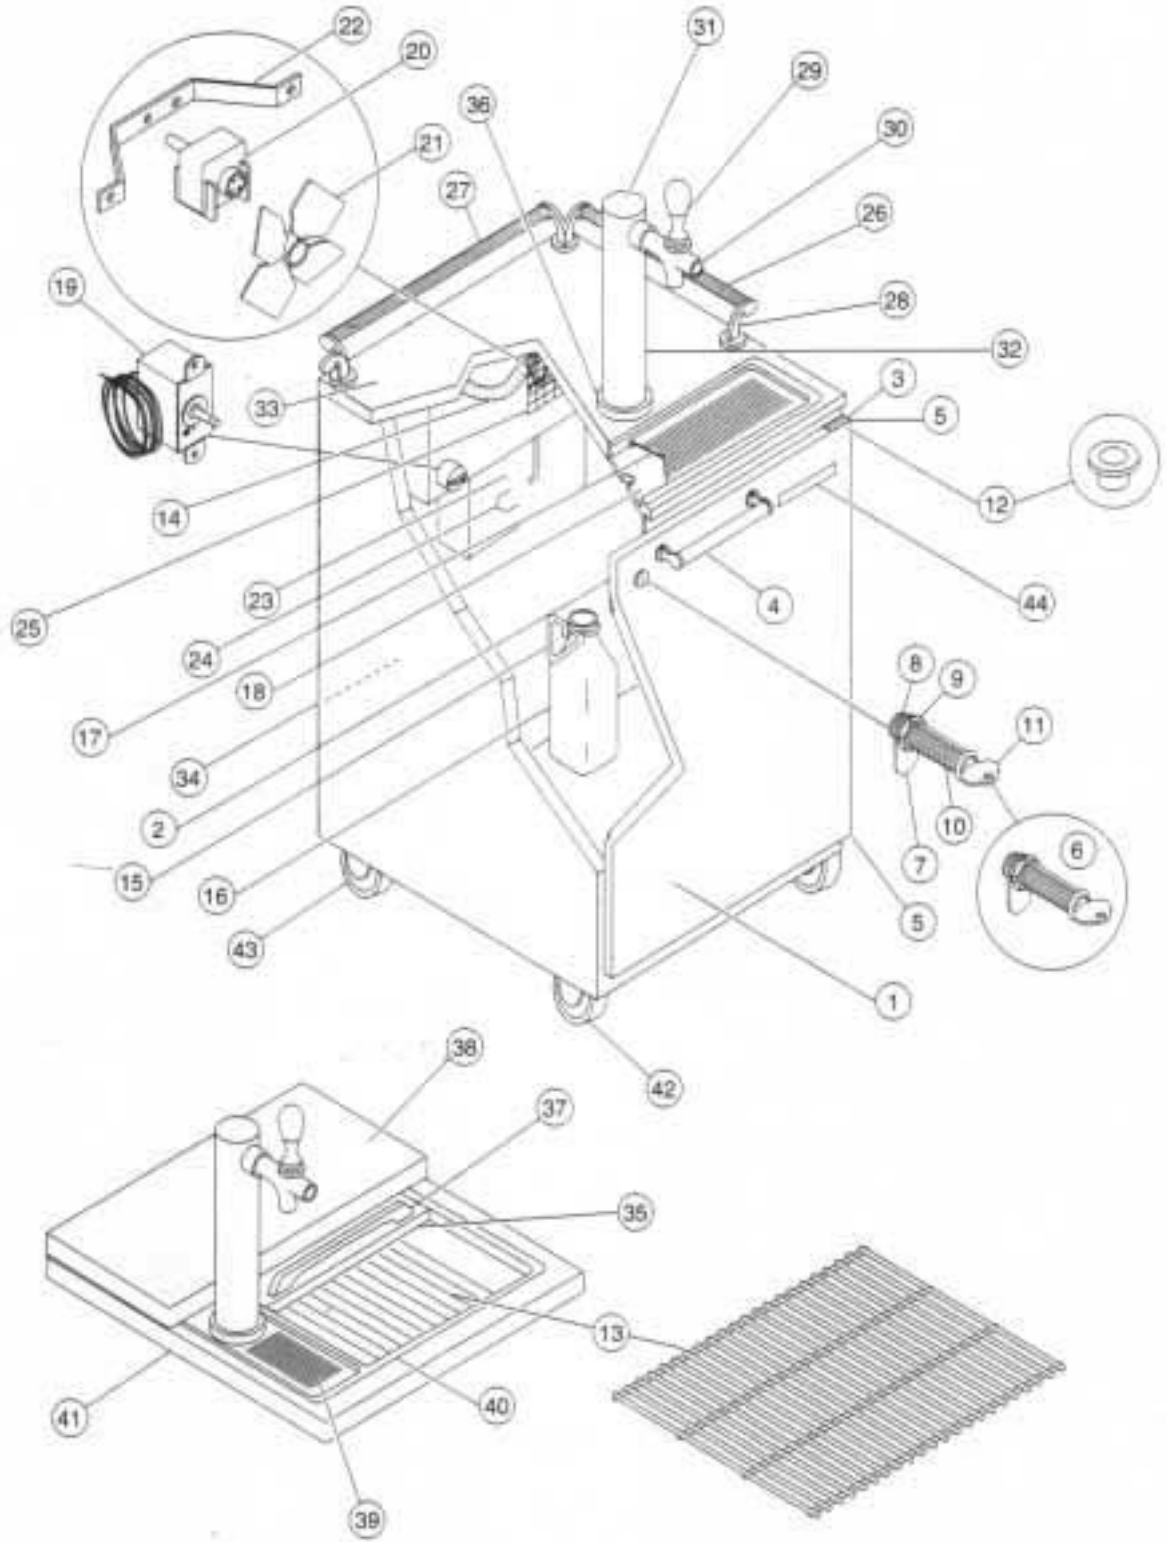

BM23-SECTION CABINET COMPONENTS

BM23 CABINET COMPONENTS

ILLUS #	MODEL	DESCRIPTION	PART #
1	BM23/23C	DOOR ASSEMBLY-BROWN VINYL	02B01-054D
		DOOR ASSEMBLY-STAINLESS STEEL	02B01-053D
		DOOR ASSEMBLY-BLACK VINYL	02B01-070D
2	BM23/23C	DOOR GASKET	703-195CAA
3	BM23/23C	DOOR HINGE (TOP/BOT-LEFT/RIGHT)	13B01-005A
4	BM23/23C	DOOR HANDLE (PACKAGE)	29B02-003A
5	BM23/23C	DOOR HINGE OFFSET	13A04-004A
6	BM23/23C	DOOR LOCK ASSEMBLY	28B04-001AAA
7	BM23/23C	DOOR LOCK CAM	401-567A
8	BM23/23C	DOOR LOCK SCREW (NYLON)	603-181AAA
9	BM23/23C	LOCK EXTENSION	401-126A
10	BM23/23C	LOCK WITH KEYS	401-049AAA
11	BM23/23C	KEYS	401-051A--
12	BM23/23C	DOOR HINGE BUSHING	00A30-110A
13	BM23/23C	SHELF (15.5"X19.63")	403-213D
14	BM23/23C	AIR HOSE	401-193A
15	BM23/23C	DRAIN BOTTLE ASSEMBLY	28B02-011C
16	BM23/23C	WASTE BOTTLE	403-093A
17	BM23	DRIP TRAY	28A06-004C
18	BM23	DRAWN DRAIN PAN	28A06-001C
19	BM23/23C	TEMPERATURE CONTROL	502-290B
20	BM23/23C	EVAPORATOR FAN MOTOR(.2 AMPS 115-60)	501-137B
21	BM23/23C	EVAPORATOR MOTOR BLADE	405-043A
22	BM23/23C	EVAPORATOR MOTOR BRACKET	04A42-015B-03
23	BM23/23C	BLOWER HOUSING ONLY	04A02-325C-03
24	BM23/23C	BLOWER HOUSING COMPLETE	04B01-068C-01
25	BM23/23C	PLASTIC FAN GUARD	703-369C
26	BM23/23C	GLASS RAIL END	401-135BAA
27	BM23/23C	GLASS RAIL RAIL REAR	401-136BAA
28	BM23/23C	GLASS RAIL SPACER	401-138A--
29	BM23/23C	BEER FAUCET HANDLE	406-012A--
30	BM23/23C	BEER FAUCET SPOUT	406-010A--
31	BM23/23C	CAP FOR COLUMN (2-1/2")	406-052A
32	BM23/23C	DRAFT ARM (2-1/2")	406-004A--
33	BM23	TOP ASSEMBLY	24B41-021C
34	BM23	UNIT HOUSING COVER-BROWN VINYL	28D30-068B
		UNIT HOUSING COVER-STAINLESS STEEL	28D30-066D
		UNIT HOUSING COVER-BLACK VINYL	28D30-067B
35	BM23-C	LID ASSEMBLY BM23-C ONLY	02B34-014CAD
36	BM23/23C	BEER HOSE/W-SHRADER FITTING 48"	402-069A--
37	BM23-C	LID HANDLE	703-342C
38	BM23-C	TOP BACK BORED ASSEMBLY-BM23C ONLY	24B41-011DAC
39	BM23-C	DRIP TRAY	00A34-034BBC
40	BM23-C	DRAWN DRAIN PAN	28B30-004CCD
41	BM23-C	TOP RAIL ASSEMBLY	24B41-012CAB
42	BM23/23C	SWIVEL CASTER WITH BRAKE	401-068A--
43	BM23/23C	SWIVEL CASTER WITHOUT BRAKE	401-069A--
44	BM23/23C	NAME PLATE	806-147B