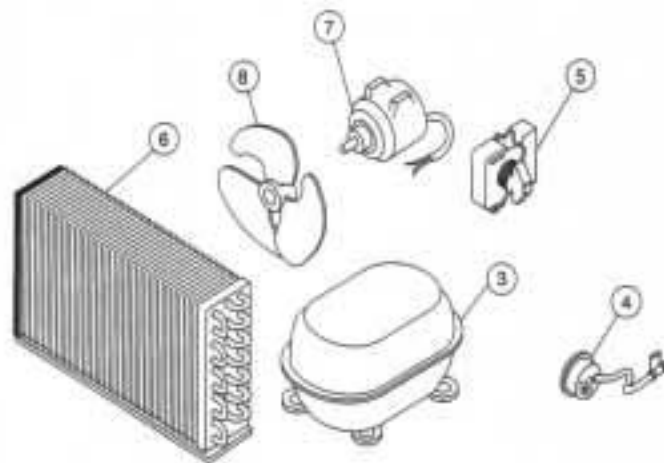

**CABINET COMPONENTS (CONTINUED)
FOR SERIAL NUMBERS 4311829 THRU CURRENT**

ILLUS #	MODEL	DESCRIPTION	PART #
34	BB48/48R/72/72R	BLOWER HOUSING COMPLETE	04B30-085D
	BB58/58E/58R BB68 BB78/78E/78R DD50/50C/50R DD58/58C/58E/58R DD68/68C DD78/78E/78R DD94 MS58/68	BLOWER HOUSING COMPLETE	04B30-078D
35	BB48/48R/72/72R	HOUSING ONLY	04A02-176C
	BB58/58E/58R BB68 BB78/78E/78R DD50/50C/50R DD58/58C/58E/58R DD68/68C DD78/78E/78R DD94 MS58/68	HOUSING ONLY	04B02-073D
36	ALL MODELS	EVAPORATOR FAN MOTOR KIT	63C31-001A
37	ALL MODELS	EVAPORATOR FAN MOTOR (.65 AMPS 120-60)	501-076A
38	ALL MODELS	EVAPORATOR FAN BLADE 6"WHITE (4PET VALOX)	405-062A
39	ALL MODELS	EVAPORATOR MOTOR BRACKET	42A37-011B
40	ALL MODELS	EVAPORATOR FAN GUARD	403-698B
41	ALL MODELS	DRAIN FLANGE	205-150A
42	ALL MODELS	DRAIN FLANGE ADAPTER	205-151A
43	BB48/48R/72/72R	TEMPERATURE CONTROL	502-290B
	BB58/58E/58R BB68 BB78/78E/78R DD50/50C/50R DD58/58C/58E/58R DD68/68C DD78/78E/78R DD94 MS58/68	TEMPERATURE CONTROL	502-289B
44	ALL DD	AIR HOSE (VINYL 1")	703-100A--
45	ALL DD	AIR HOSE HANGER	401-184A
46	DD50/50C	CO2 MANIFOLD ASSEMBLY (TWO - WAY)	28B07-015CAA
	DD58/58C		
	DD58E	CO2 MANIFOLD ASSEMBLY (THREE - WAY)	28B07-014CAA
	DD68/68E		
DD78/78E/78R	CO2 MANIFOLD ASSEMBLY (FOUR - WAY)	28B07-013CAA	
47	ALL MODELS	LIGHT SOCKET	503-048A--
48	ALL MODELS	LIGHT BULB (INC) 25W 25T10	503-053A--
49	ALL MODELS	LIGHT SWITCH	502-042A--

REFRIGERATION COMPONENTS