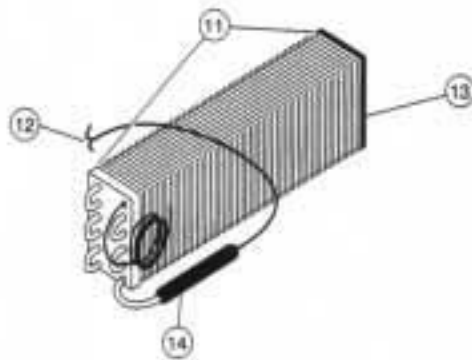

**CABINET COMPONENTS (CONTINUED)
FOR SERIAL NUMBERS 4311829 THRU CURRENT**

ILLUS #	MODEL	DESCRIPTION	PART #
34	BB48/48R/72/72R	BLOWER HOUSING COMPLETE	04B30-085D
	BB58/58E/58R BB68 BB78/78E/78R DD50/50C/50R DD58/58C/58E/58R DD68/68C DD78/78E/78R DD94 MS58/68	BLOWER HOUSING COMPLETE	04B30-078D
35	BB48/48R/72/72R	HOUSING ONLY	04A02-176C
	BB58/58E/58R BB68 BB78/78E/78R DD50/50C/50R DD58/58C/58E/58R DD68/68C DD78/78E/78R DD94 MS58/68	HOUSING ONLY	04B02-073D
36	ALL MODELS	EVAPORATOR FAN MOTOR KIT	63C31-001A
37	ALL MODELS	EVAPORATOR FAN MOTOR (.65 AMPS 120-60)	501-076A
38	ALL MODELS	EVAPORATOR FAN BLADE 6"WHITE (4PET VALOX)	405-062A
39	ALL MODELS	EVAPORATOR MOTOR BRACKET	42A37-011B
40	ALL MODELS	EVAPORATOR FAN GUARD	403-698B
41	ALL MODELS	DRAIN FLANGE	205-150A
42	ALL MODELS	DRAIN FLANGE ADAPTER	205-151A
43	BB48/48R/72/72R	TEMPERATURE CONTROL	502-290B
	BB58/58E/58R BB68 BB78/78E/78R DD50/50C/50R DD58/58C/58E/58R DD68/68C DD78/78E/78R DD94 MS58/68	TEMPERATURE CONTROL	502-289B
44	ALL DD	AIR HOSE (VINYL 1")	703-100A--
45	ALL DD	AIR HOSE HANGER	401-184A
46	DD50/50C	CO2 MANIFOLD ASSEMBLY (TWO - WAY)	28B07-015CAA
	DD58/58C		
	DD58E	CO2 MANIFOLD ASSEMBLY (THREE - WAY)	28B07-014CAA
	DD68/68E		
DD78/78E/78R	CO2 MANIFOLD ASSEMBLY (FOUR - WAY)	28B07-013CAA	
47	ALL MODELS	LIGHT SOCKET	503-048A--
48	ALL MODELS	LIGHT BULB (INC) 25W 25T10	503-053A--
49	ALL MODELS	LIGHT SWITCH	502-042A--

REFRIGERATION COMPONENTS