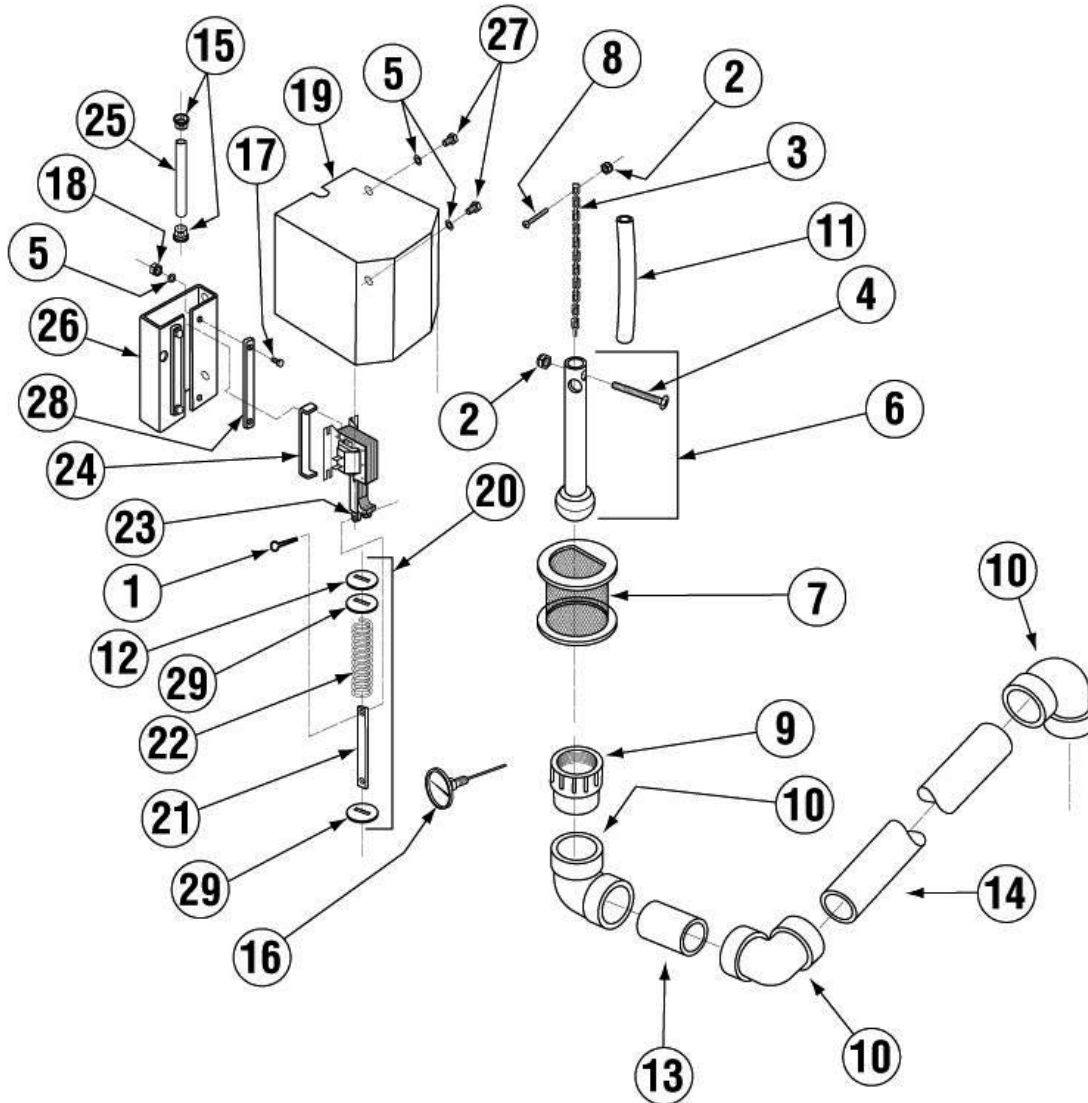

	Title	Parts Manual	Rev 1.03B
	Model	EAH / EC Dishwasher	05/23/14

Spray System Assembly E/E Tall

Item	Qty	PartNo	Description
01	4	00914.00	1/4-20 X 3/4 Hexhead Bolt
02	9	00924.00	1/4 SS Washer
03	4	00912.00	1/4-20 Nylon Lock Nut
04	1	00966.10	10-32 X 1/4 Hexhead SS Bolt
05	2	00342.00	Spray Arm Bearing
06	2	00310.00	Spray Arm
07	4	00308.50	Spray Arm End Plug SS
08	1	00305.03	Spray Manifold EAH
		00305.04	Spray Manifold EAH/Tall
09	1	04306.00	Square Manifold Gasket

Item	Qty	PartNo	Description
10	1	03108.10	Transfer Hose 10" EAH/C
11	2	03101.00	Hose Clamp # 16 1"
12	1	00905.82	1/4-20 X 3/8 Truss Head Bolt
13	1	00357.10	Lower Spray Base EAH
14	4	00363.00	^Spray Base Lock Pin
15	1	50302.06	1" MPT X 1" Barb PVC Sch 80
16	1	00302.84	Spray Base O ring E VA
17	4	00363.10	Lock Pin Spring
18	4	00363.20	Thumb Screw adapter

*Comes with O-Ring P/N 00342.11

	Title	Parts Manual	Rev 1.03B
	Model	EAH / EC Dishwasher	05/23/14

Optional Sani Alarm System Assembly

E-AH/C SANI ALARM ASSY

Item	Qty	PartNo	Description
01	3	00400.00	Conduit 3/8 Sealrite
02	1	00401.00	St-3/8 Straight Connector
03	1	00402.00	St-90 Deg 3/8 Connector
04	1	00406.00	Control Box Light .5" Dia Red
05	1	00435.00	Squeeze Tube 8" Silicone
06	1	00521.00	Wire 18 Gauge Orange
07	1	00531.00	Wire 18 Gauge White

	Title	Parts Manual	Rev 1.03B
	Model	EAH / EC Dishwasher	05/23/14

Drain System Assembly

Item	Qty	PartNo	Description
01	1	00900.10	Cotter pin 1/8" X 1"
02	2	00927.00	8-32 Nylon Lock Nut
03	1	00110.07	Drain Ball Chain-12 Link
04	1	00902.00	8-32 X 1 1/4 Panhead Bolt
05	6	00922.00	1/4 Lock Star Washer
06	1	00121.25	Drain Ball Assy (E) *
07	1	00115.06	Drain Sump Screen (A/C)
08	1	03812.00	8-32 X 5/8 Panhead Screw
09	1	01313.20	2" Spg X Fip Adapter
10	3	01312.20	2" Vent ELL Hub X Hub
11	1	41019.11	1/2 ID X 11/16 OD Hose 9"L
12	1	00105.20	Drain Solenoid Linkage Washer
13	1	05030.22	Tubing 2" X 3 3/4"
14	1	05030.24	Tubing 2" X 13 3/4"
15	2	00936.00	312-250 Shorty Bushing