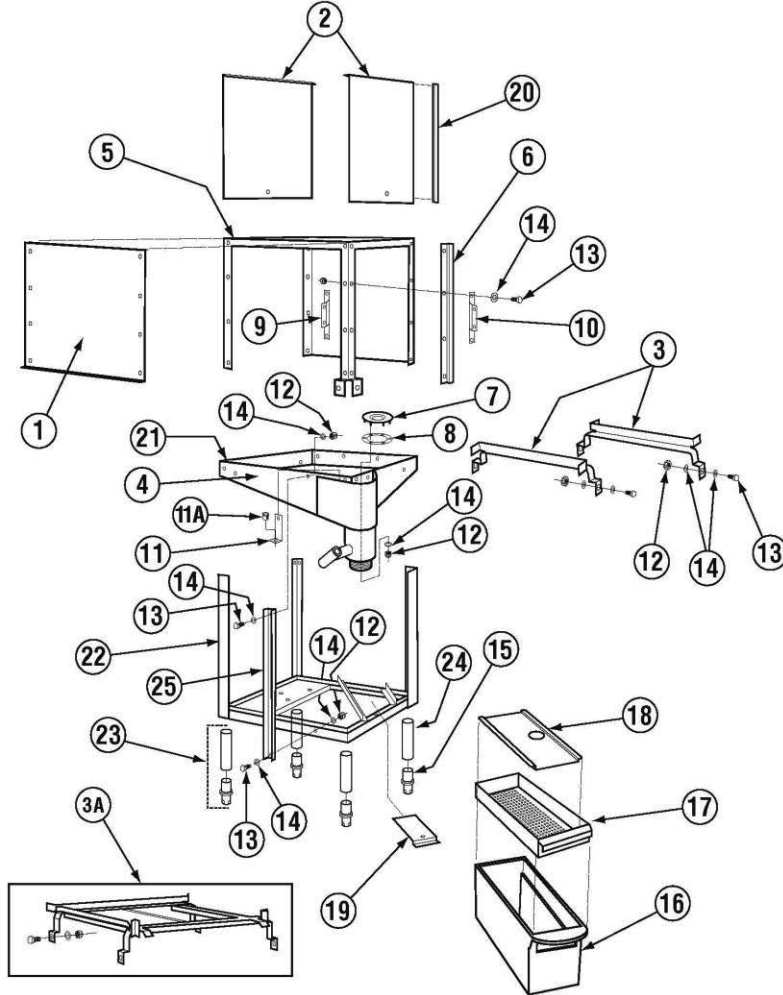

	Title	Parts Manual	Rev 1.03B
	Model	EAH / EC Dishwasher	05/23/14

Exploded View Drawings

Cabinet Assembly (E/E Tall)

Item	Qty	PartNo	Description
01	1	01540.40	Wrapper Panel EAH/EST
		01540.44	Wrapper Panel E/EVA Tall
02	2	01506.30	Door Standard (Stamped)
		01506.10	Door Pizza w/Dimple Stamped
03	2	01505.32	Tray Track Inline AH
03a	1	01505.10	Tray Track (EST/EC/CMA-180)
04	1	01502.70	E Pan - Bolt On No Legs
05	1	01510.40	Wrapper E (2010)
		01510.42	Wrapper E Tall (2010)
06	4	01554.30	EZ Glide Door Guide SS 21 1/8"
		17554.00	CMA-180/P Door Guide 26 3/8"
07	1	00124.65	Drain Ball Seat EAH/EC
08	1	00125.10	Drain Sump Gasket For E Dm
		00101.10	Solenoid Bracket C RH
09	1	00101.30	Solenoid Bracket C"P" RH
		00101.20	Solenoid Bracket C LH
10	1	00101.40	Solenoid Bracket C"P" LH

	Title	Parts Manual	Rev 1.03B
	Model	EAH / EC Dishwasher	05/23/14

Control Box

Item	Qty	PartNo	Description
1	1	01503.09	Control Box Body EAH/EC
2	1	01504.09	Control Box Lid EAH/EC
3	1	00449.00	Lock And Key
4*	1	00407.80	Timer 90 Sec 8 Cam 120/60Hz
5	1	00475.00	Toggle Sw dpdt 5 amp/Delimer
6	1	00631.00	Ice Cube Relay 120V
7	1	00404.82	Motor Contactor 115V/60HZ
8	1	00454.10	3 Pole Socket Terminal Block
9	2	03470.00	Toggle Sw Momentary ScTerm
10	1	00471.10	Toggle switch DPST 20AMP
11	5	00470.10	Toggle Switch Rubber Boot
12	4	00911.50	8-32 X 3/8 Pan Head Screw
13	1	00406.00	Control Box Light .5" Dia Red
14	1	03408.50	Counter (Panel Mount) 120/60
15	2	00907.00	6-32 X 1/2 SS Panhead Screw