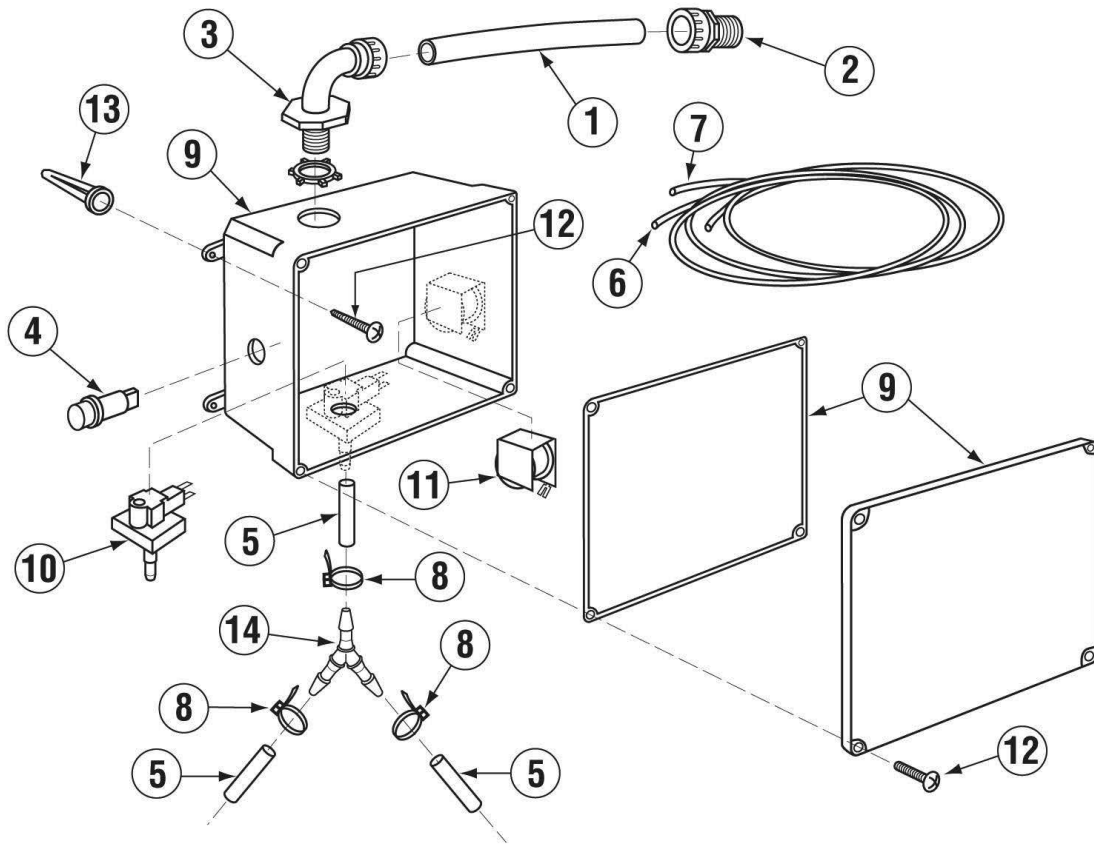

	Title	Parts Manual	Rev 1.03B
	Model	EAH / EC Dishwasher	05/23/14

Spray System Assembly E/E Tall

Item	Qty	PartNo	Description
01	4	00914.00	1/4-20 X 3/4 Hexhead Bolt
02	9	00924.00	1/4 SS Washer
03	4	00912.00	1/4-20 Nylon Lock Nut
04	1	00966.10	10-32 X 1/4 Hexhead SS Bolt
05	2	00342.00	Spray Arm Bearing
06	2	00310.00	Spray Arm
07	4	00308.50	Spray Arm End Plug SS
08	1	00305.03	Spray Manifold EAH
		00305.04	Spray Manifold EAH/Tall
09	1	04306.00	Square Manifold Gasket

Item	Qty	PartNo	Description
10	1	03108.10	Transfer Hose 10" EAH/C
11	2	03101.00	Hose Clamp # 16 1"
12	1	00905.82	1/4-20 X 3/8 Truss Head Bolt
13	1	00357.10	Lower Spray Base EAH
14	4	00363.00	^Spray Base Lock Pin
15	1	50302.06	1" MPT X 1" Barb PVC Sch 80
16	1	00302.84	Spray Base O ring E VA
17	4	00363.10	Lock Pin Spring
18	4	00363.20	Thumb Screw adapter

*Comes with O-Ring P/N 00342.11

	Title	Parts Manual	Rev 1.03B
	Model	EAH / EC Dishwasher	05/23/14

Optional Sani Alarm System Assembly

E-AH/C SANI ALARM ASSY

Item	Qty	PartNo	Description
01	3	00400.00	Conduit 3/8 Sealrite
02	1	00401.00	St-3/8 Straight Connector
03	1	00402.00	St-90 Deg 3/8 Connector
04	1	00406.00	Control Box Light .5" Dia Red
05	1	00435.00	Squeeze Tube 8" Silicone
06	1	00521.00	Wire 18 Gauge Orange
07	1	00531.00	Wire 18 Gauge White

	Title	Parts Manual	Rev 1.03B
	Model	EAH / EC Dishwasher	05/23/14

Drain System Assembly

Item	Qty	PartNo	Description
01	1	00900.10	Cotter pin 1/8" X 1"
02	2	00927.00	8-32 Nylon Lock Nut
03	1	00110.07	Drain Ball Chain-12 Link
04	1	00902.00	8-32 X 1 1/4 Panhead Bolt
05	6	00922.00	1/4 Lock Star Washer
06	1	00121.25	Drain Ball Assy (E) *
07	1	00115.06	Drain Sump Screen (A/C)
08	1	03812.00	8-32 X 5/8 Panhead Screw
09	1	01313.20	2" Spg X Fip Adapter
10	3	01312.20	2" Vent ELL Hub X Hub
11	1	41019.11	1/2 ID X 11/16 OD Hose 9"L
12	1	00105.20	Drain Solenoid Linkage Washer
13	1	05030.22	Tubing 2" X 3 3/4"
14	1	05030.24	Tubing 2" X 13 3/4"
15	2	00936.00	312-250 Shorty Bushing