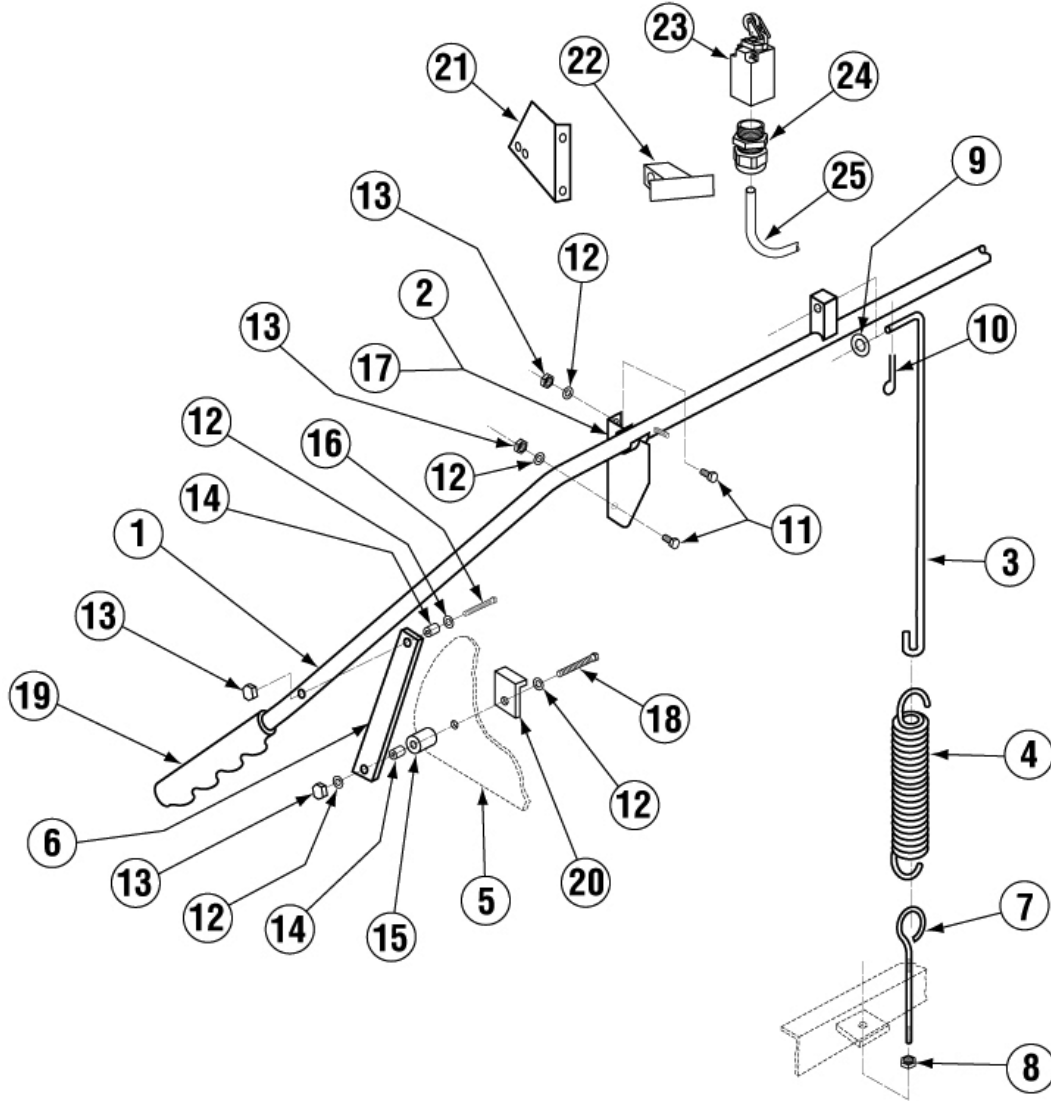

	Title	Parts Manual	Rev 1.03B
	Model	EAH / EC Dishwasher	05/23/14

Drain System Assembly

Item	Qty	PartNo	Description
01	1	00900.10	Cotter pin 1/8" X 1"
02	2	00927.00	8-32 Nylon Lock Nut
03	1	00110.07	Drain Ball Chain-12 Link
04	1	00902.00	8-32 X 1 1/4 Panhead Bolt
05	6	00922.00	1/4 Lock Star Washer
06	1	00121.25	Drain Ball Assy (E) *
07	1	00115.06	Drain Sump Screen (A/C)
08	1	03812.00	8-32 X 5/8 Panhead Screw
09	1	01313.20	2" Spg X Fip Adapter
10	3	01312.20	2" Vent ELL Hub X Hub
11	1	41019.11	1/2 ID X 11/16 OD Hose 9"L
12	1	00105.20	Drain Solenoid Linkage Washer
13	1	05030.22	Tubing 2" X 3 3/4"
14	1	05030.24	Tubing 2" X 13 3/4"
15	2	00936.00	312-250 Shorty Bushing

Item	Qty	PartNo	Description
16	1	00120.02	Thermometer (Bi Metal)
17	4	00914.00	1/4-20 X 3/4 Hexhead Bolt
18	4	00915.00	1/4-20 SS Nut
19	1	01507.50	Solenoid Cover TM A/B/C
20	1	00122.00	Drain Solenoid Spring Assy
21	1	01551.00	Solenoid Link
22	1	00105.00	Solenoid Spring
23	1	00100.00	Drain Ball Solenoid 120V
24	1	01550.00	Solenoid Stop
25	1	00464.07	3/8 SS Tubing(TM A/B Sol Wire)
26	1	00102.00	Solenoid Base
27	9	00906.00	1/4-20 X 1/2 Hexhead Bolt
28	2	00103.00	Solenoid Bar
29	2	00106.00	Slot Washer Large-SS

* Comes with Drain Ball Round For "E" Units Dome P/N 121.20

	Title	Parts Manual	Rev 1.03B
	Model	EAH / EC Dishwasher	05/23/14

Door Actuator Assembly (Straight) (E/E Tall)

Item	Qty	PartNo	Description
01	1	00613.09	Door Handle EAH
02	1	01556.50	RH Door Handle Support Brckt
03	1	00603.07	Door Spring Extension Rod AB
04	1	00602.00	Door Spring
		00602.20	Door Spring -Heavy Duty
05	2	01506.30	Door A B C M CMA-44
06	2	01553.00	Door Handle Link
07	1	00606.50	Turn Buckle
08	1	00913.00	5/16-18 SS Nut
09	1	00926.00	5/16 SS Washer
10	1	00900.00	Cotter Pin
11	4	00906.00	1/4-20 X 1/2 Hexhead Bolt
12	6	00924.00	1/4 SS Washer