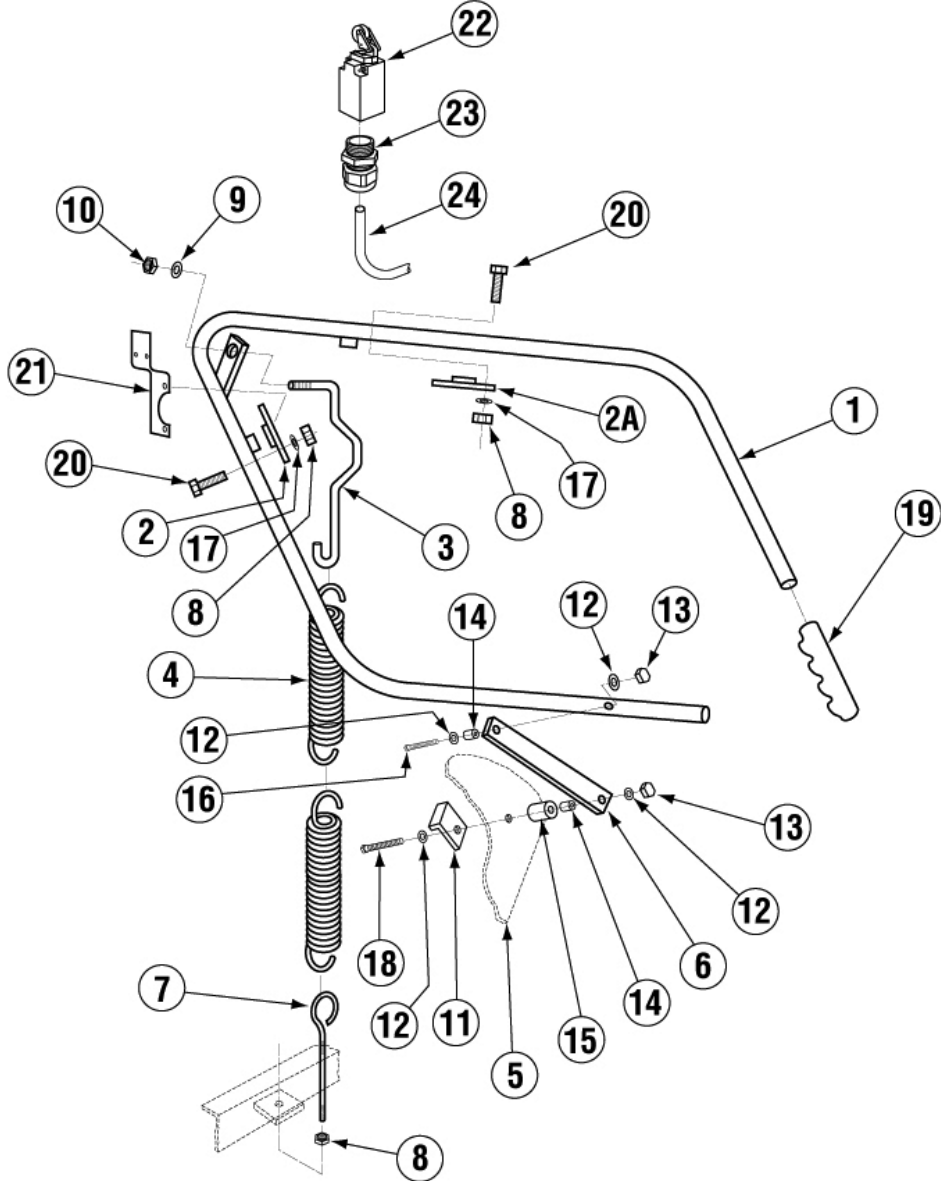

	Title	Parts Manual	Rev 1.03B
	Model	EAH / EC Dishwasher	05/23/14

Drain System Assembly

Item	Qty	PartNo	Description
01	1	00900.10	Cotter pin 1/8" X 1"
02	2	00927.00	8-32 Nylon Lock Nut
03	1	00110.07	Drain Ball Chain-12 Link
04	1	00902.00	8-32 X 1 1/4 Panhead Bolt
05	6	00922.00	1/4 Lock Star Washer
06	1	00121.25	Drain Ball Assy (E) *
07	1	00115.06	Drain Sump Screen (A/C)
08	1	03812.00	8-32 X 5/8 Panhead Screw
09	1	01313.20	2" Spg X Fip Adapter
10	3	01312.20	2" Vent ELL Hub X Hub
11	1	41019.11	1/2 ID X 11/16 OD Hose 9"L
12	1	00105.20	Drain Solenoid Linkage Washer
13	1	05030.22	Tubing 2" X 3 3/4"
14	1	05030.24	Tubing 2" X 13 3/4"
15	2	00936.00	312-250 Shorty Bushing

* Comes with Drain Ball Round For "E" Units Dome P/N 121.20

	Title	Parts Manual	Rev 1.03B
	Model	EAH / EC Dishwasher	05/23/14

Door Actuator Assembly (Straight) (E/E Tall)

Item	Qty	PartNo	Description
01	1	00613.09	Door Handle EAH
02	1	01556.50	RH Door Handle Support Brckt
03	1	00603.07	Door Spring Extension Rod AB
04	1	00602.00	Door Spring
		00602.20	Door Spring -Heavy Duty
05	2	01506.30	Door A B C M CMA-44
06	2	01553.00	Door Handle Link
07	1	00606.50	Turn Buckle
08	1	00913.00	5/16-18 SS Nut
09	1	00926.00	5/16 SS Washer
10	1	00900.00	Cotter Pin
11	4	00906.00	1/4-20 X 1/2 Hexhead Bolt
12	6	00924.00	1/4 SS Washer

	Title	Parts Manual	Rev 1.03B
	Model	EAH / EC Dishwasher	05/23/14

Door Actuator Assembly (Corner) (E/E Tall)

Item	Qty	PartNo	Description
01	1	00613.04	Door Handle (C)
02	1	00619.34	Door Handle Mtg Plate-Long
2A	1	00619.44	Door Handle Mtg Plate Short
03	1	00603.04	Door Spring Extension Rod (C)
04	1	00602.00	Door Spring
		00602.20	Door Spring -Heavy Duty
05	2	01506.30	Door A B C M CMA-44
06	2	01553.00	Door Handle Link
07	1	00606.50	Turn Buckle
08	9	00913.00	5/16-18 SS Nut
09	9	00926.00	5/16 SS Washer
10	1	13805.00	5/16-18 Nylon Insert Lock Nut
11	2	01552.00	Door Stop