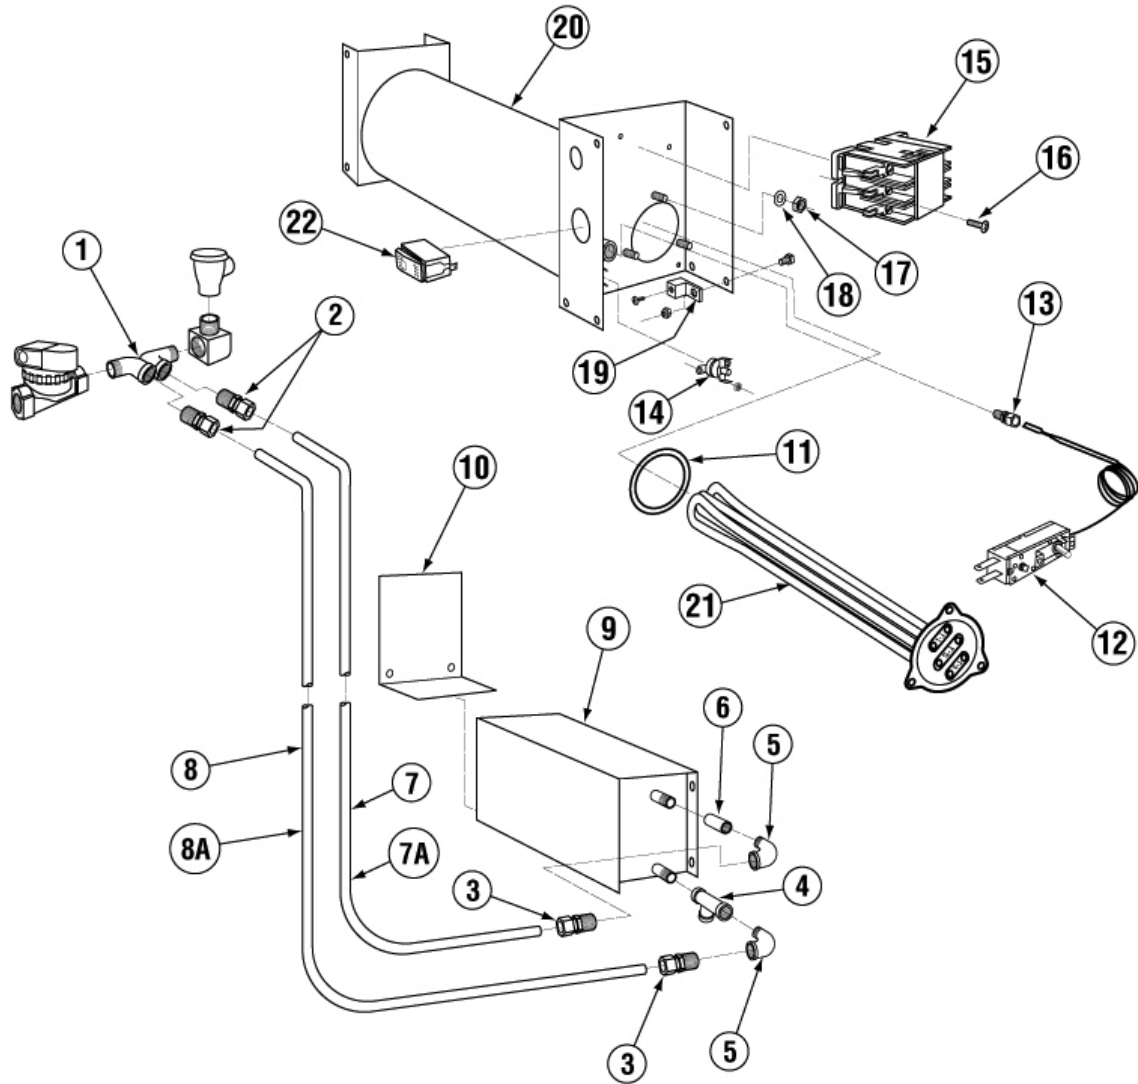

Title	Parts Manual	Rev 1.03B
	Model	EAH / EC Dishwasher	05/23/14

Temp – Sure Heater

ITEM NO.	NO. REQ'D	P/N	DESCRIPTION
1	1	13633.20	Booster Heater 3/4" in/out Adapter
2	2	00761.00	5/8" Comp. x 3/4" MIP Adapter
3	2	00760.00	5/8" Comp. x 1/2" MIP Adapter
4	1	00743.10	1/2" Tee FxFxF Brass
5	1	13620.00	1/2" S.S. Street Elbow
6	1	13618.00	1/2" S.S. Coupling
7	1	N/A	Tempsure Discharge Line for AH
7A	1	N/A	Tempsure Discharge Line for C
8	1	N/A	Tempsure Intake Line for AH
8A	1	N/A	Tempsure Intake Line for C
9	1	01594.20	3 Sided Heater Tank Shield
10	1	01594.10	Booster Heater Tank Access Cover

ITEM NO.	NO. REQ'D	P/N	DESCRIPTION
11	1	15518.11	Gasket for Triangular Flange Heater
12	1	13417.92	Thermostat for 12 KW Heater (EGO)
13	1	40116.00	1/4 Comp x 1/4 MIP Fitting
14	1	17523.51	Hi-Limit Switch 250 Deg.
15	1	13003.17	Contactore 60 Amp 3 Pole
16	2	00941.00	10-32x5/8" Panhead Screw
17	11	00912.00	1/4-20 Nylon Lock Nut
18	3	00924.00	1/4" S.S. Washer
19	1	13426.50	Ground Block
20	1	01595.40	Heater Tank for Tempsure
21	1	13422.71	240V 12KW Triangular Immersion Htr
22	1	00421.83	CMA-44 Rocker Switch White