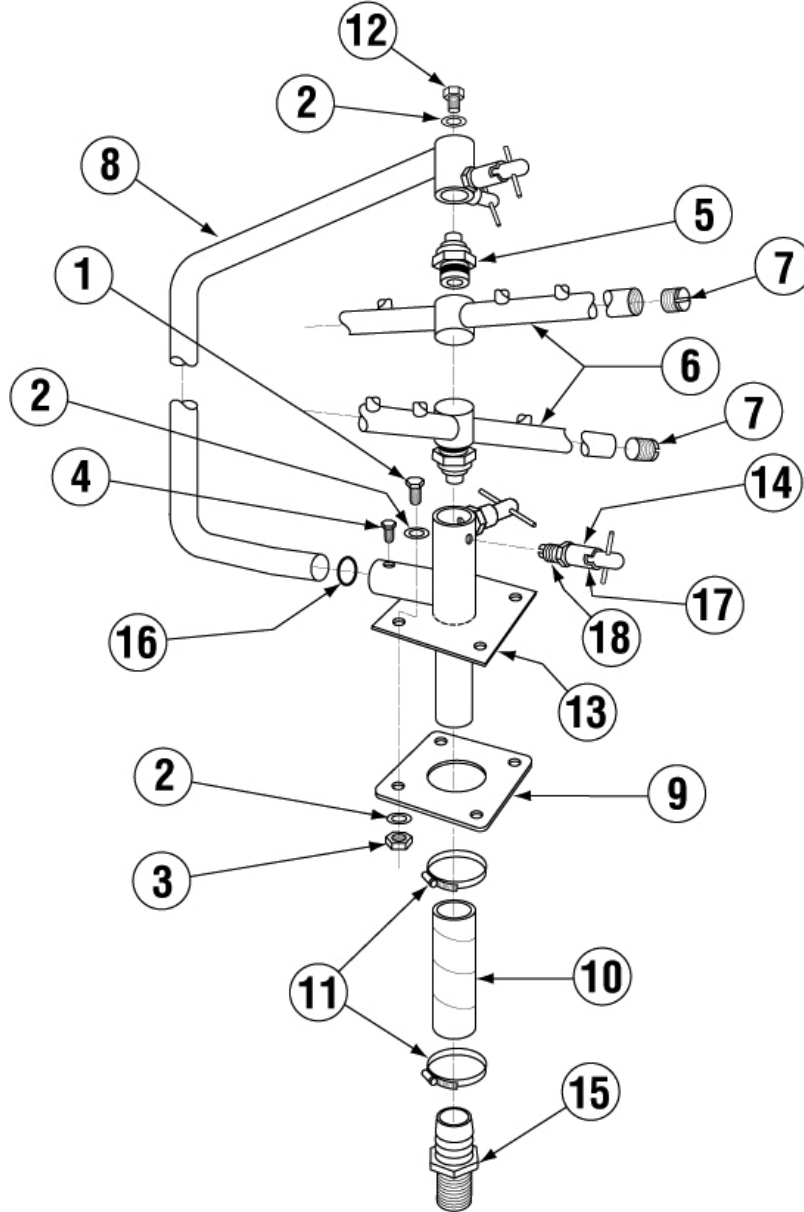

	Title	Parts Manual	Rev 1.03B
	Model	EAH / EC Dishwasher	05/23/14

Pump Assembly

Item	Qty	PartNo	Description
01	1	00206.30	Pump Seal Kit
02	1	00201.00	Pump Motor 1Hp 115/208-230V
03	1	03222.10	Impeller (Universal) Open
04	1	03224.00	Pump Base
05	1	03226.00	Pump O Ring Gasket
06	1	04206.00	Pump Cover
07	1	50302.40	1 ¼ MIP X 1" Barb Fitting
08	1	50302.06	1" MPT X 1" Barb PVC Sch 80
09	1	00246.40	Motor Suction Tube E machine

Item	Qty	PartNo	Description
10	2	03101.00	Hose Clamp # 16 1"
11	2	00238.00	3/8 Male Plug
12	1	00906.00	1/4-20 X 1/2 Hexhead Bolt
13	1	00912.00	1/4-20 Nylon Lock Nut
14	4	00921.00	3/8-16 X 3/4 SS Hexhead Bolt
15	1	00924.00	1/4 SS Washer
16	1	00200.10	Pump Assy 110/ 220V 60Hz
17	2	03108.67	Transfer Hose 1" Reinforced 2"

	Title	Parts Manual	Rev 1.03B
	Model	EAH / EC Dishwasher	05/23/14

Spray System Assembly E/E Tall

Item	Qty	PartNo	Description
01	4	00914.00	1/4-20 X 3/4 Hexhead Bolt
02	9	00924.00	1/4 SS Washer
03	4	00912.00	1/4-20 Nylon Lock Nut
04	1	00966.10	10-32 X 1/4 Hexhead SS Bolt
05	2	00342.00	Spray Arm Bearing
06	2	00310.00	Spray Arm
07	4	00308.50	Spray Arm End Plug SS
08	1	00305.03	Spray Manifold EAH
		00305.04	Spray Manifold EAH/Tall
09	1	04306.00	Square Manifold Gasket

Item	Qty	PartNo	Description
10	1	03108.10	Transfer Hose 10" EAH/C
11	2	03101.00	Hose Clamp # 16 1"
12	1	00905.82	1/4-20 X 3/8 Truss Head Bolt
13	1	00357.10	Lower Spray Base EAH
14	4	00363.00	^Spray Base Lock Pin
15	1	50302.06	1" MPT X 1" Barb PVC Sch 80
16	1	00302.84	Spray Base O ring E VA
17	4	00363.10	Lock Pin Spring
18	4	00363.20	Thumb Screw adapter