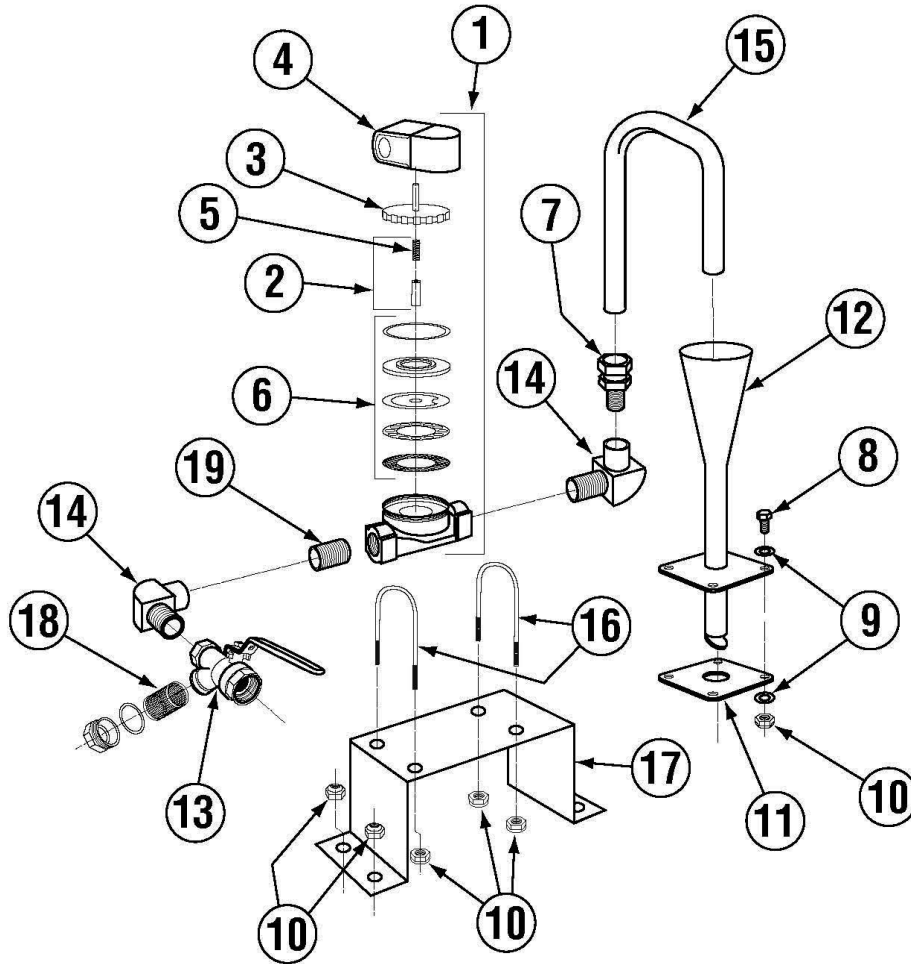

Title	Parts Manual	Rev 1.03B
	Model	EAH / EC Dishwasher	05/23/14

Plumbing System (Effective September 2013)

Item	Qty	PartNo	Description
01	1	03603.10	½ Water Sol Valve 120v/60hz
02	1	00786.00	Water Sol Plunger G JE ¾ & ½
03	1	03603.20	½ Water Solenoid Bonnet
04	1	00738.10	Solenoid Coil JE 120V (¾ & ½)
05	1	00706.10	¾ Solenoid JE Spring Only
06	1	00707.00	½ Water Solenoid Repair Kit JE
07	1	00760.00	5/8 Comp X 1/2 MIP Adapter
08	4	00914.10	1/4-20 X 5/8 Hexhead Bolt
09	8	00924.00	1/4 SS Washer
10	12	00912.00	1/4-20 Nylon Lock Nut

Item	Qty	PartNo	Description
11	1	04306.00	Square Manifold Gasket
12	1	00710.20	Air Gap
13	1	41062.00	¾ Strainer Ball Valve
14	2	00745.00	½" Street Elbow
15	1	N/A	½" s/s Tubing
16	2	01526.10	Plumbing Bracket Strap
17	1	01526.00	Plumbing Support Bracket
18	1	41062.10	¾ Ball Valve Strainer Only
19	1	00742.00	½"x1-1/2" Brass Nipple