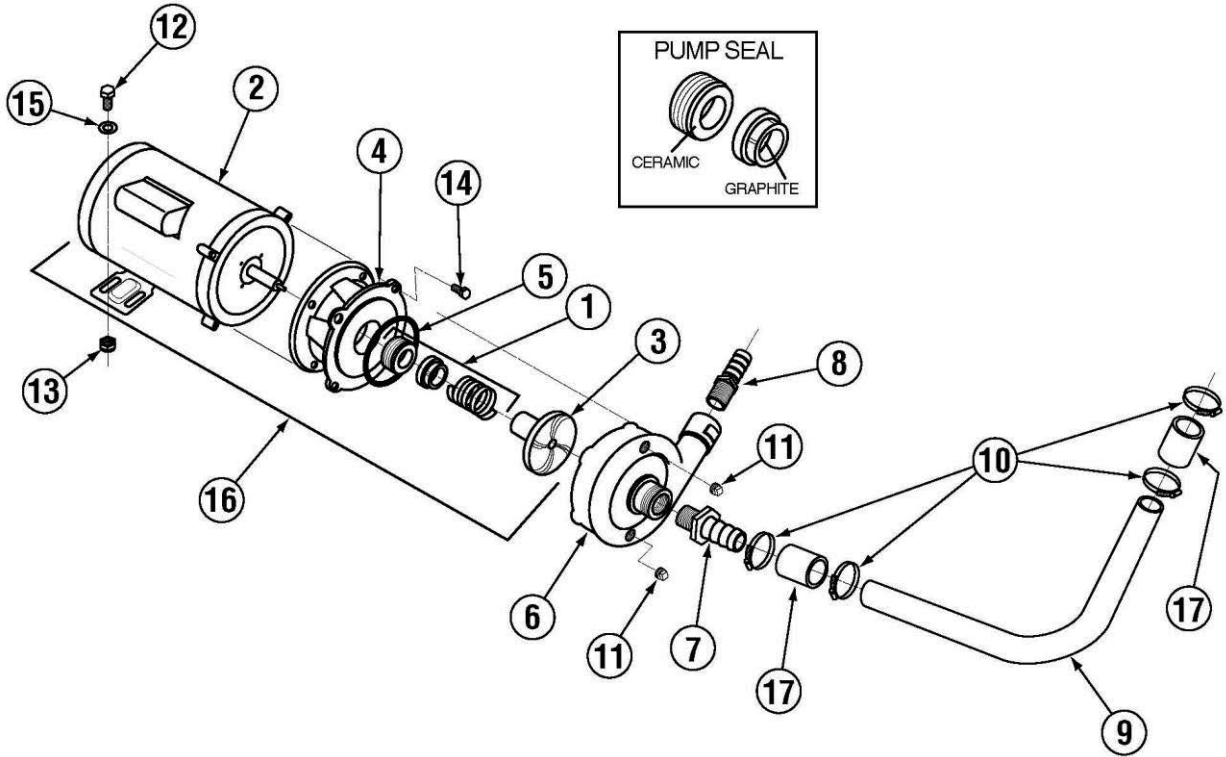

	Title	Parts Manual	Rev 1.03B
	Model	EAH / EC Dishwasher	05/23/14

Plumbing System

Item	Qty	PartNo	Description
01	1	03603.10	½ Water Sol Valve 120v/60hz
02	1	00786.00	Water Sol Plunger G JE ¾ & ½
03	1	03603.20	½ Water Solenoid Bonnet
04	1	00738.10	Solenoid Coil JE 120V (¾ & ½)
05	1	00706.10	¾ Solenoid JE Spring Only
06	1	00707.00	½ Water Solenoid Repair Kit JE
07	1	00760.00	5/8 Comp X 1/2 MIP Adapter
08	4	00914.10	1/4-20 X 5/8 Hexhead Bolt
09	8	00924.00	1/4 SS Washer

	Title	Parts Manual	Rev 1.03B
	Model	EAH / EC Dishwasher	05/23/14

Pump Assembly

Item	Qty	PartNo	Description
01	1	00206.30	Pump Seal Kit
02	1	00201.00	Pump Motor 1Hp 115/208-230V
03	1	03222.10	Impeller (Universal) Open
04	1	03224.00	Pump Base
05	1	03226.00	Pump O Ring Gasket
06	1	04206.00	Pump Cover
07	1	50302.40	1 ¼ MIP X 1" Barb Fitting
08	1	50302.06	1" MPT X 1" Barb PVC Sch 80
09	1	00246.40	Motor Suction Tube E machine

	Title	Parts Manual	Rev 1.03B
	Model	EAH / EC Dishwasher	05/23/14

Spray System Assembly E/E Tall

Item	Qty	PartNo	Description
01	4	00914.00	1/4-20 X 3/4 Hexhead Bolt
02	9	00924.00	1/4 SS Washer
03	4	00912.00	1/4-20 Nylon Lock Nut
04	1	00966.10	10-32 X 1/4 Hexhead SS Bolt
05	2	00342.00	Spray Arm Bearing
06	2	00310.00	Spray Arm
07	4	00308.50	Spray Arm End Plug SS
08	1	00305.03	Spray Manifold EAH
		00305.04	Spray Manifold EAH/Tall
09	1	04306.00	Square Manifold Gasket