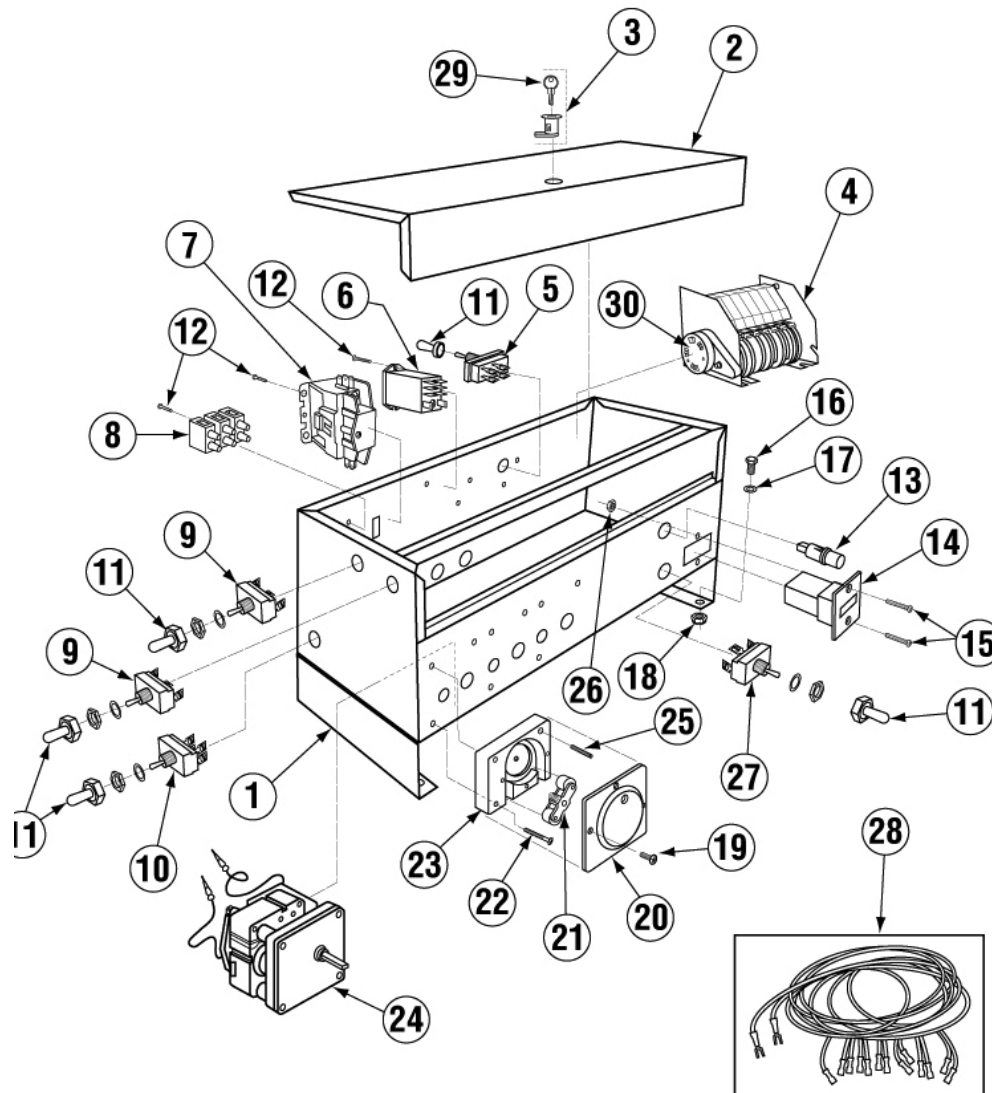

	Title	Parts Manual	Rev 1.03B
	Model	EAH / EC Dishwasher	05/23/14

Exploded View Drawings

Cabinet Assembly (E/E Tall)

Item	Qty	PartNo	Description
01	1	01540.40	Wrapper Panel EAH/EST
		01540.44	Wrapper Panel E/EVA Tall
02	2	01506.30	Door Standard (Stamped)
		01506.10	Door Pizza w/Dimple Stamped
03	2	01505.32	Tray Track Inline AH
03a	1	01505.10	Tray Track (EST/EC/CMA-180)
04	1	01502.70	E Pan - Bolt On No Legs
05	1	01510.40	Wrapper E (2010)
		01510.42	Wrapper E Tall (2010)
06	4	01554.30	EZ Glide Door Guide SS 21 1/8"
		17554.00	CMA-180/P Door Guide 26 3/8"
07	1	00124.65	Drain Ball Seat EAH/EC
08	1	00125.10	Drain Sump Gasket For E Dm
		00101.10	Solenoid Bracket C RH
09	1	00101.30	Solenoid Bracket C"P" RH
		00101.20	Solenoid Bracket C LH
10	1	00101.40	Solenoid Bracket C"P" LH

	Title	Parts Manual	Rev 1.03B
	Model	EAH / EC Dishwasher	05/23/14

Control Box

Item	Qty	PartNo	Description
1	1	01503.09	Control Box Body EAH/EC
2	1	01504.09	Control Box Lid EAH/EC
3	1	00449.00	Lock And Key
4*	1	00407.80	Timer 90 Sec 8 Cam 120/60Hz
5	1	00475.00	Toggle Sw dpdt 5 amp/Delimer
6	1	00631.00	Ice Cube Relay 120V
7	1	00404.82	Motor Contactor 115V/60HZ
8	1	00454.10	3 Pole Socket Terminal Block
9	2	03470.00	Toggle Sw Momentary ScTerm
10	1	00471.10	Toggle switch DPST 20AMP
11	5	00470.10	Toggle Switch Rubber Boot
12	4	00911.50	8-32 X 3/8 Pan Head Screw
13	1	00406.00	Control Box Light .5" Dia Red
14	1	03408.50	Counter (Panel Mount) 120/60
15	2	00907.00	6-32 X 1/2 SS Panhead Screw