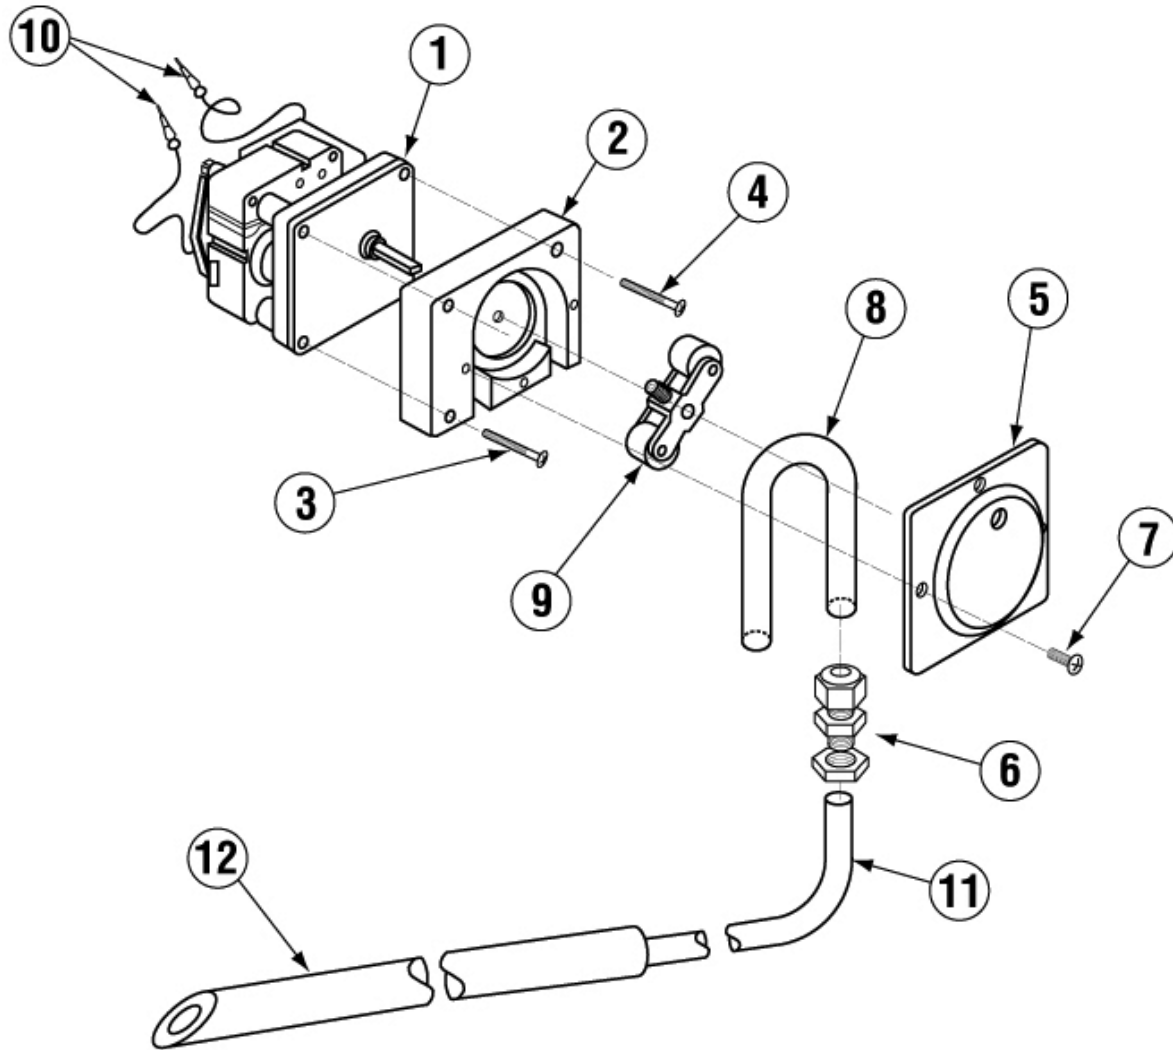

	Title	Parts Manual	Rev 1.03B
	Model	EAH / EC Dishwasher	05/23/14

Door Actuator Assembly (Corner) (E/E Tall)

Item	Qty	PartNo	Description
01	1	00613.04	Door Handle (C)
02	1	00619.34	Door Handle Mtg Plate-Long
2A	1	00619.44	Door Handle Mtg Plate Short
03	1	00603.04	Door Spring Extension Rod (C)
04	1	00602.00	Door Spring
		00602.20	Door Spring -Heavy Duty
05	2	01506.30	Door A B C M CMA-44
06	2	01553.00	Door Handle Link
07	1	00606.50	Turn Buckle
08	9	00913.00	5/16-18 SS Nut
09	9	00926.00	5/16 SS Washer
10	1	13805.00	5/16-18 Nylon Insert Lock Nut
11	2	01552.00	Door Stop

Item	Qty	PartNo	Description
12	6	00924.00	1/4 SS Washer
13	4	00912.00	1/4-20 Nylon Lock Nut
14	4	00610.00	Door Handle Spacer Small
15	4	00611.00	Door Handle Spacer (Lg)
16	2	00903.00	1/4-20 X 1 3/4 SS Hexhead Bolt
17	8	00926.00	5/16 SS Washer
18	2	00910.00	1/4-20 X 1 1/2 SS Hexhead Bolt
19	2	00607.04	Door Handle Cap 1"
20	8	00920.00	5/16-18 X 3/4 SS Hexhead Bolt
21	1	00563.20	Roller Switch Bracket (C)
22	1	00562.00	Roller Door Switch
23	1	00562.60	Connector Door Roller Switch
24	1	00546.00	18 AWG Switch Cord

	Title	Parts Manual	Rev 1.03B
	Model	EAH / EC Dishwasher	05/23/14

Peristaltic Pump Assembly

Item	Qty	PartNo	Description
01	1	00416.00	Peristaltic Pump Motor 120v/60hz
02	1	00417.10	Peristaltic Pump Block
03	2	00919.00	10-32 X 1 1/2 Panhead Bolt
04	1	00918.00	10-32 X 1 1/2 Filister Bolt
05	1	00418.00	Peristaltic Pump Cover
06	1	03415.40	Liquid Tight Fitting 1/4"
07	4	00911.00	8-32 X 1/2 Panhead Screw