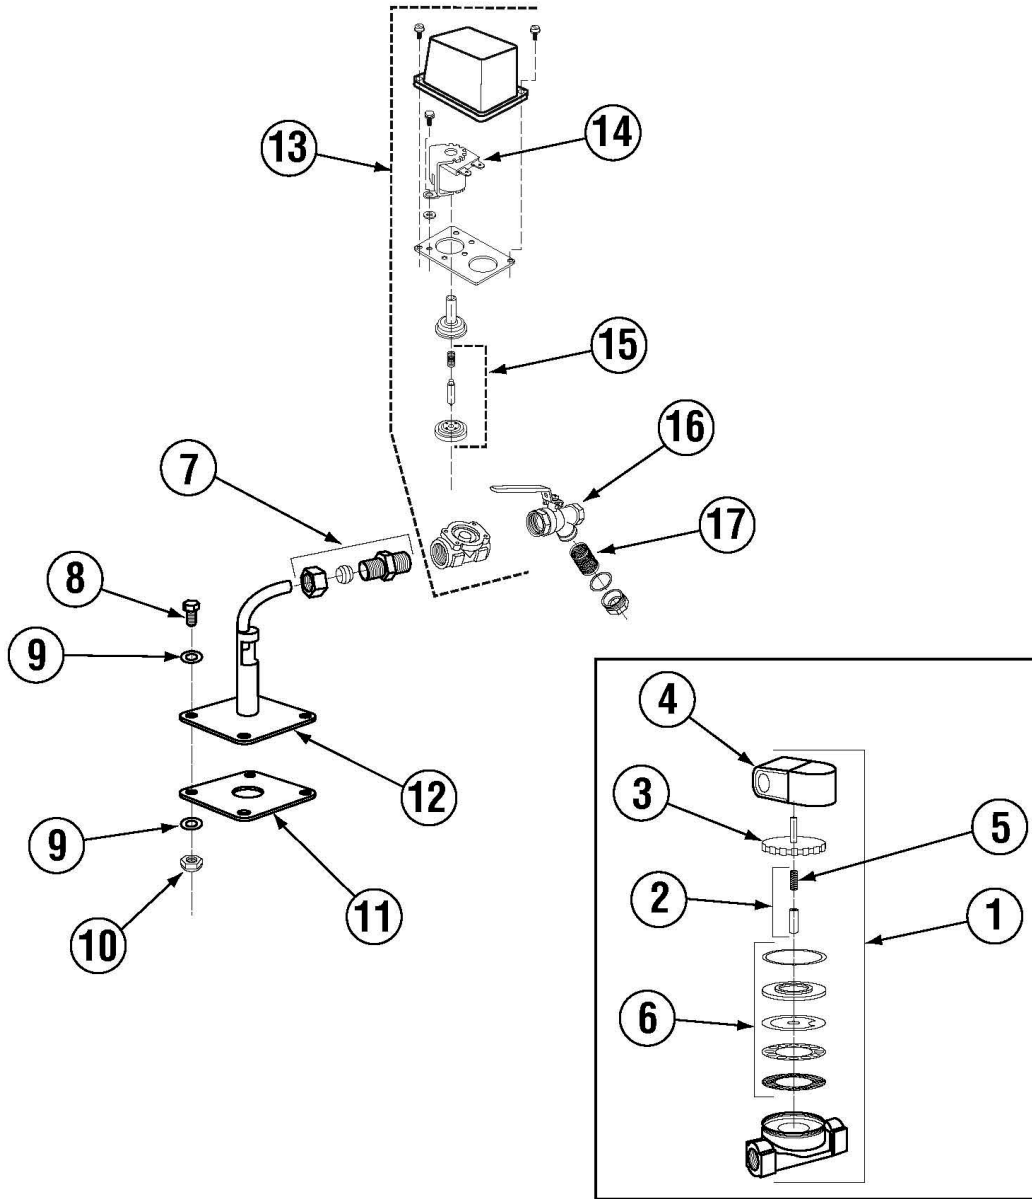

Title	Parts Manual	Rev 1.03B
	Model	EAH / EC Dishwasher	05/23/14

Plumbing System

Item	Qty	PartNo	Description
01	1	03603.10	½ Water Sol Valve 120v/60hz
02	1	00786.00	Water Sol Plunger G JE ¾ & ½
03	1	03603.20	½ Water Solenoid Bonnet
04	1	00738.10	Solenoid Coil JE 120V (¾ & ½)
05	1	00706.10	¾ Solenoid JE Spring Only
06	1	00707.00	½ Water Solenoid Repair Kit JE
07	1	00760.00	5/8 Comp X 1/2 MIP Adapter
08	4	00914.10	1/4-20 X 5/8 Hexhead Bolt
09	8	00924.00	1/4 SS Washer

Item	Qty	PartNo	Description
10	4	00912.00	1/4-20 Nylon Lock Nut
11	1	04306.00	Square Manifold Gasket
12	1	00710.00	Air Gap
13	1	03604.00	SS Water Solenoid Valve ½" 110
14	1	41015.60	Water Solenoid Coil Only 110V
15	1	03604.30	Dema Valve Repair Kit 3/8", 1/2"
16	1	41062.00	^1/2 Strainer Ball Valve
17	1	41062.10	^ 1/2 Ball Valve Strainer Only