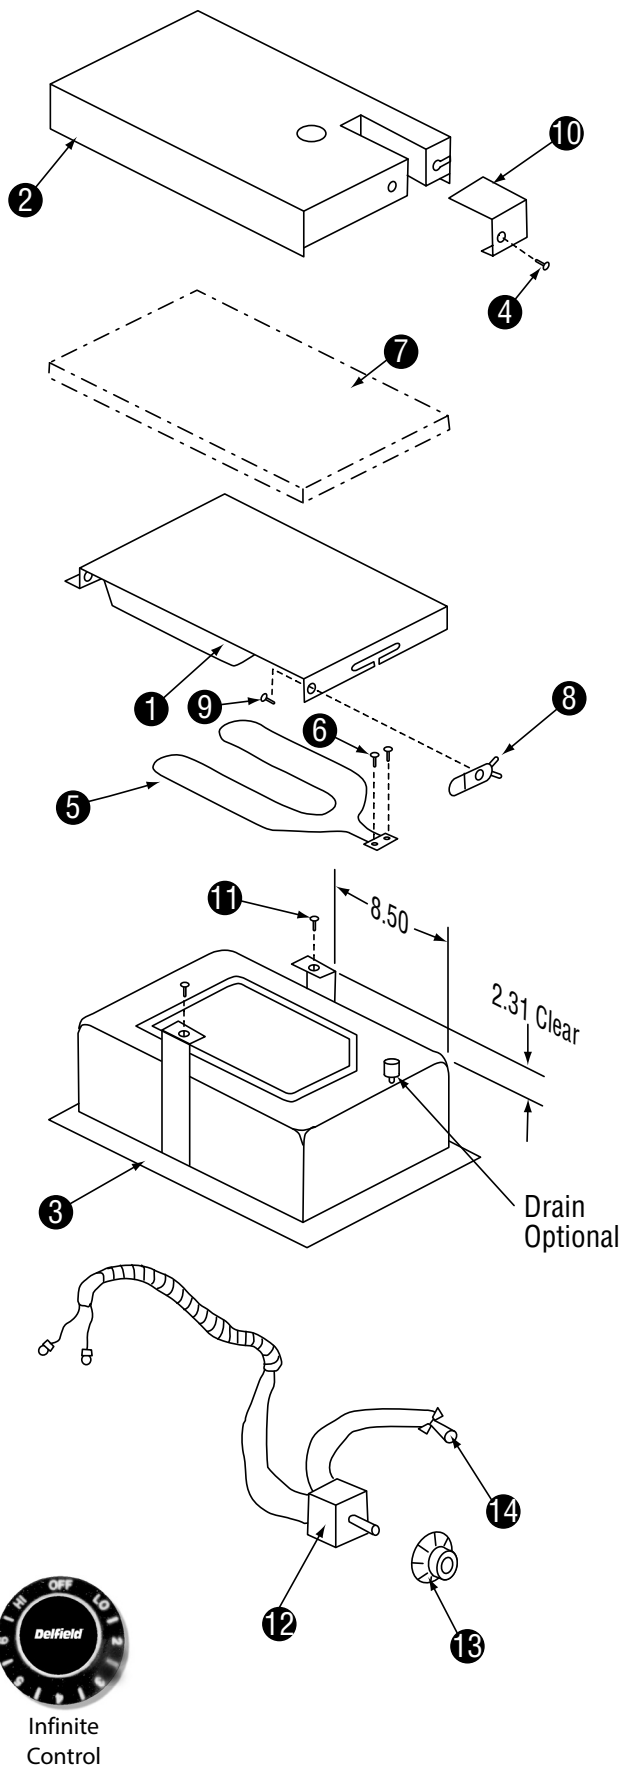

## Parts List

### Contents

Food Well (DFW) Assembly: With Thermostatic Control .....	2
Food Well (DFW) Assembly: With Infinite Control .....	3
F14EI Series (Electric) - Common Components .....	4
F14EI-ESP - Common Components .....	4
F14EW Series (Electric) - Common Components .....	4
Gas Burner Assembly: F14GW Series (Single Shown) .....	5

## Food Well (DFW) Assembly: With Thermostatic Control

Key	Description	Part Number
	Complete assembly, 115V, thermostat w/drain	XMK00100
	Complete assembly, 115V, thermostat w/o drain	XMK00101
	Complete assembly, 208V, thermostat w/drain	XMK00102
	Complete assembly, 208V, thermostat w/o drain	XMK00103
1	Deflector plate	GMK00061
2	Bottom cover	GMK00062
3	Food well, with drain Food well, without drain	0160014 0160015
4	Screw	9321353
5	Element, 115V Element, 208V	2194006 2194007
6	Screws (6)	9321379
7	Insulation	3434663
8	Thermostat control knob	3234556
9	Thermostat, 200-550F	2194012
10	Pilot light, red, 115V Pilot light, amber, 230V	2194190 2194095
11	Drain cover	GMK00063
12	Screws (2)	9321353

## Food Well (DFW) Assembly: With Infinite Control

Key	Description	Part Number
	Complete assembly, 115V, infinite w/drain	XMK00104
	Complete assembly, 115V, infinite w/o drain	XMK00105
	Complete assembly, 208V, infinite w/drain	XMK00068
	Complete assembly, 208V, infinite w/o drain	XMK00106
1	Deflector plate	GMK00061
2	Bottom cover	GMK00062
3	Food well, with drain Food well, without drain	0160014 0160015
4	Screw	9321353
5	Element, 115V Element, 208V	2194006 2194007
6	Screws (2)	9321379
7	Insulation	3434663
8	Thermostat non-adjustable	2194335
9	Screw	9321007
10	Drain cover	GMK00063
11	Screws (2)	9321007
12	Infinite control, 120V Infinite control, 240V	2194107KT 2194110KT
13	Infinite control knob	3234557
14	Pilot light, red, 115V Pilot light, amber, 230V	2194190 2194095