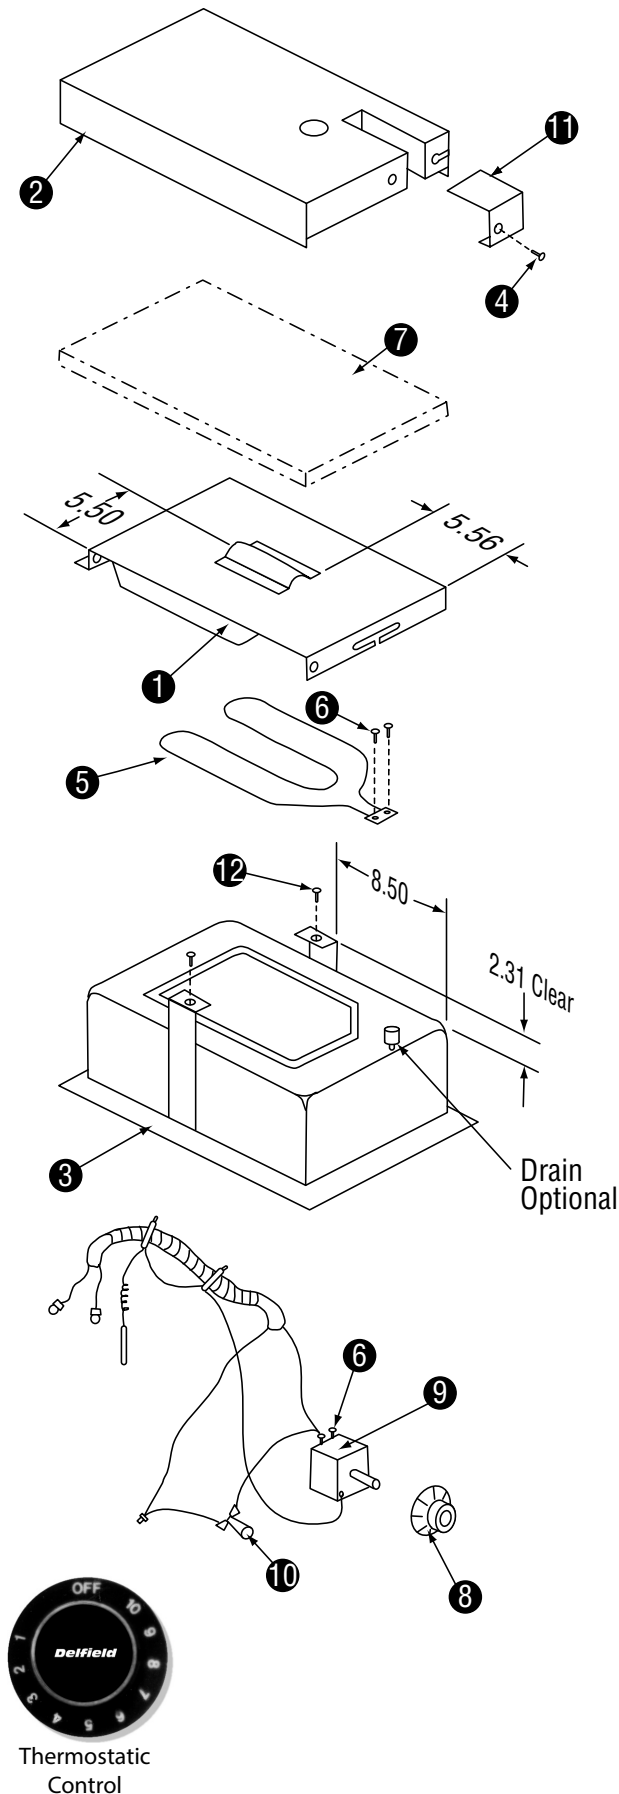

## Parts List

## Food Well (DFW) Assembly: With Thermostatic Control

Key	Description	Part Number
	Complete assembly, 115V, thermostat w/drain	XMK00100
	Complete assembly, 115V, thermostat w/o drain	XMK00101
	Complete assembly, 208V, thermostat w/drain	XMK00102
	Complete assembly, 208V, thermostat w/o drain	XMK00103
1	Deflector plate	GMK00061
2	Bottom cover	GMK00062
3	Food well, with drain Food well, without drain	0160014 0160015
4	Screw	9321353
5	Element, 115V Element, 208V	2194006 2194007
6	Screws (6)	9321379
7	Insulation	3434663
8	Thermostat control knob	3234556
9	Thermostat, 200-550F	2194012
10	Pilot light, red, 115V Pilot light, amber, 230V	2194190 2194095
11	Drain cover	GMK00063
12	Screws (2)	9321353

## Food Well (DFW) Assembly: With Infinite Control

Key	Description	Part Number
	Complete assembly, 115V, infinite w/drain	XMK00104
	Complete assembly, 115V, infinite w/o drain	XMK00105
	Complete assembly, 208V, infinite w/drain	XMK00068
	Complete assembly, 208V, infinite w/o drain	XMK00106
1	Deflector plate	GMK00061
2	Bottom cover	GMK00062
3	Food well, with drain Food well, without drain	0160014 0160015
4	Screw	9321353
5	Element, 115V Element, 208V	2194006 2194007
6	Screws (2)	9321379
7	Insulation	3434663
8	Thermostat non-adjustable	2194335
9	Screw	9321007
10	Drain cover	GMK00063
11	Screws (2)	9321007
12	Infinite control, 120V Infinite control, 240V	2194107KT 2194110KT
13	Infinite control knob	3234557
14	Pilot light, red, 115V Pilot light, amber, 230V	2194190 2194095

## F14EI Series (Electric) - Common Components

Description	Part Number
Faucet	3234075
Gate valve 1/2"	3547486
Legs, 6" w/mounting plate	3234645
Line Filter, F14EI232-E, F14EI348-E	2190168
Line Filter, F14EI460-E, F14EI572-E, F14EI688-E	2195068