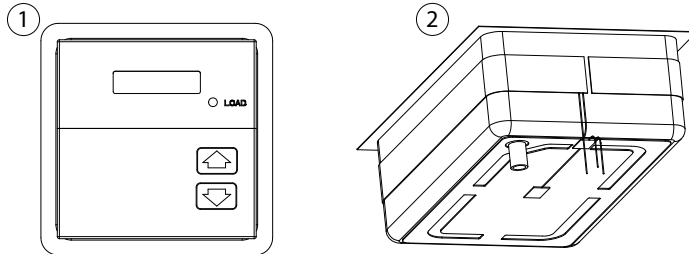

F14EI Series (Electric) - Common Components

Description	Part Number
Faucet	3234075
Gate valve 1/2"	3547486
Legs, 6" w/mounting plate	3234645
Line Filter, F14EI232-E, F14EI348-E	2190168
Line Filter, F14EI460-E, F14EI572-E, F14EI688-E	2195068

F14EI-ESP Series (Electric) - Common Components

Key	Description	Part Number
1	Control, 500W Food Well	2195319
2	Food Well/Heatpad, 240V-500W	3234950

NOTE: When replacing the well not to apply pressure directly to the pad.

F14EW Series (Electric) - Common Components

Description	Part Number
Brass drain	3234065
Contactora, 2 Pole, 120V	2194974
Contactora, 2-pole, 220V/50Hz	TBP30021
Faucet	3234075
Float switch	2194156
Gate valve, 1"	3547487
Immersion heater 5KW, 240V, 12.0 amps, 3-phase	2193972
Immersion heater 5KW, 208V, 24.0 amps, 1-phase	2193973
Immersion heater 5KW, 240V, 20.8 amps, 1-phase	2193974
Immersion heater 5KW, 208V, 13.9 amps, 3-phase	2193975
Knob, thermostatic control	3234556
Legs, 6" w/mounting plate	3234645
Light, pilot, 250V, amber	2194095
Line Filter	2195068
Relay, socket, KU12	2194133
Relay, 8501, KU12	2194132
Switch	2194400
Thermostat	2194202
Waterlevel board	2194187