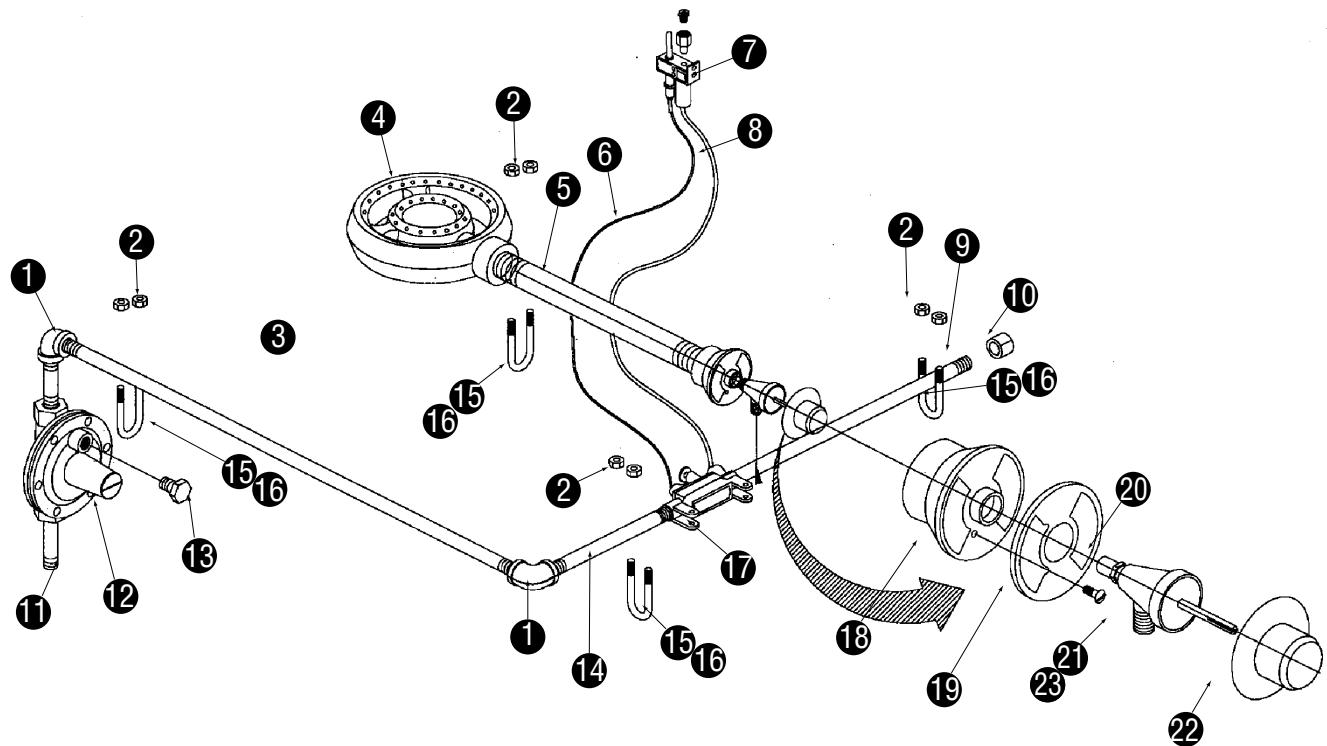

## F14EI Series (Electric) - Common Components

Description	Part Number
Faucet	3234075
Gate valve 1/2"	3547486
Legs, 6" w/mounting plate	3234645
Line Filter, F14EI232-E, F14EI348-E	2190168
Line Filter, F14EI460-E, F14EI572-E, F14EI688-E	2195068

## F14EI-ESP Series (Electric) - Common Components

Key	Description	Part Number
1	Control, 500W Food Well	2195319
2	Food Well/Heatpad, 240V-500W	3234950

**NOTE:** When replacing the well not to apply pressure directly to the pad.

Key	Description	Part Number
1	Elbow 1/2" NPT	3547413
2	Nut, 1/4-20	9321035
3	Manifold nipple, 23"	3547411
4	Gas burner assembly	3234205A
5	Nipple, 3/4 x 12	3547409
6	Thermocouple	3234341
7	Pilot assembly	3234342
8	Tubing, copper, 1/4 O.D. x .028	3547329
9	Pipe, manifold, valve, 12"	3547407
10	Cap, 1/2 NPT	3547408
11	Nipple, 1/2" x 2"	3547234
12	Regulator, natural gas	3234022
13	Device, vent limiting, gas reg.	3234023
14	Nipple, 1/2 x 6.5"	3547406
15	U-bolt, 1/4 - 20	9321157
16	Washer, 1/4	9321059
17	Valve, safety	3234343
18	Chamber, air mixing	3234205B
19	Plate, air mixing	3234205C
20	Fitting, inlet, burner (natural)	3547593
21	Cock, front handle	3234205D
22	Handle, valve	3234205E
23	Fitting, inlet burner (LP)	3547591
24	Nipple, manifold 31.25" dbl bnr only	3547412
-	Faucet	3234075
-	Gate valve 1"	3547487
-	Legs, 6" w/mounting plate	3234645