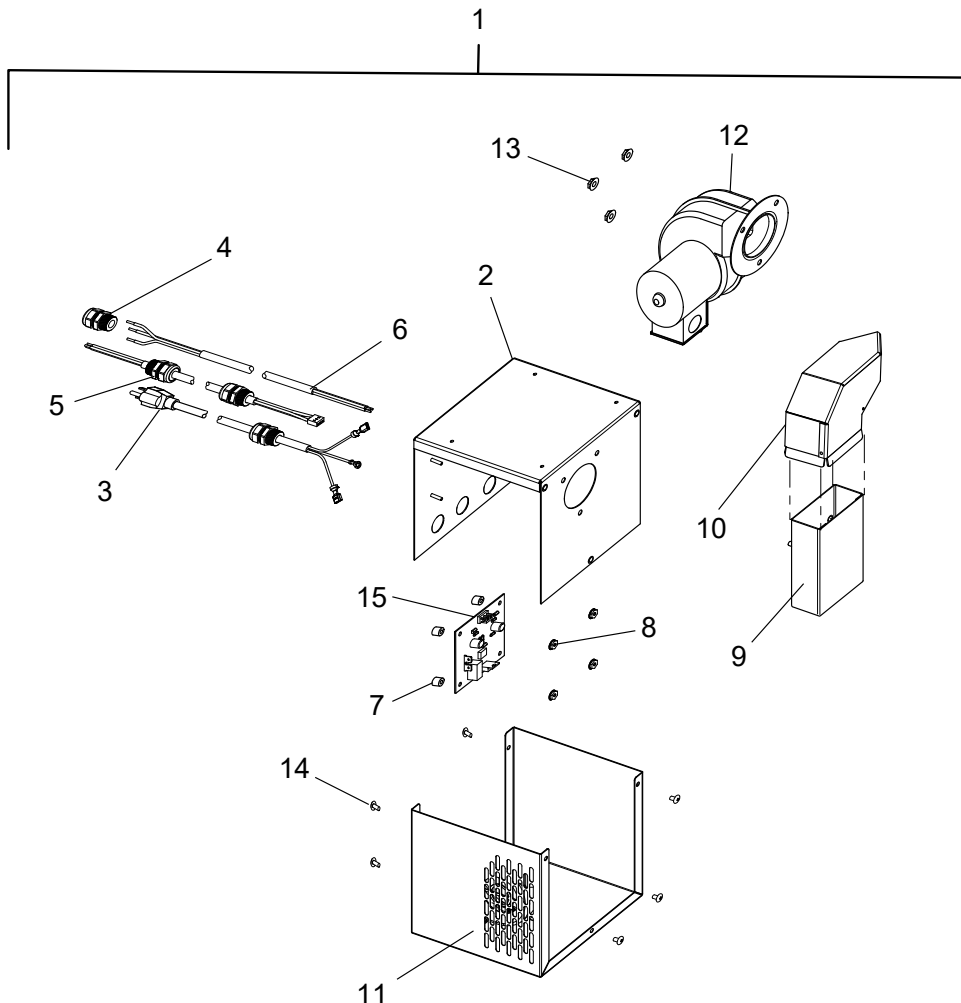

FLEXIBLE BATCH BROILER, GAS DOMESTIC VERSION BLOWER BOX AND DUCK, BASE MOUNT, LP GAS			
Item	Part Number	Description	Qty
1	176447	Assembly, Blower Box and Duct, Bas Mount	1
2	176451	Box, Blower, Base Mount	1
3	176428	Power Cord Assembly, 15A 125V, 9' Long (Includes Strain Relief & Connectors)	1
4	175515	Strain Relief, Power Cord	1
5	176425	Harness Assembly, Purge PCB to Ignition Module	1
6	176424	Harness, Purge Cord Blower and Outlet	1
7	156951	Spacer, 5/16" OD x 3/8" Long	4
8	154219	Nut, Keps 6-32 Hex ZP	6
9	176449	Assembly, Lower Duct Base	1
10	176450	Assembly, Upper Duct Base	1
11	176452	Cover, Blower Box, Base	1
12	176431	Blower Assembly, Terminated	1
13	653637	Nut, 1/4-20 Flanged Zinc Plated Hex	3
14	213028	Screw, 10-24 x 3/8" PTHMS S/S	6
15	176426	PCB, Purge	1