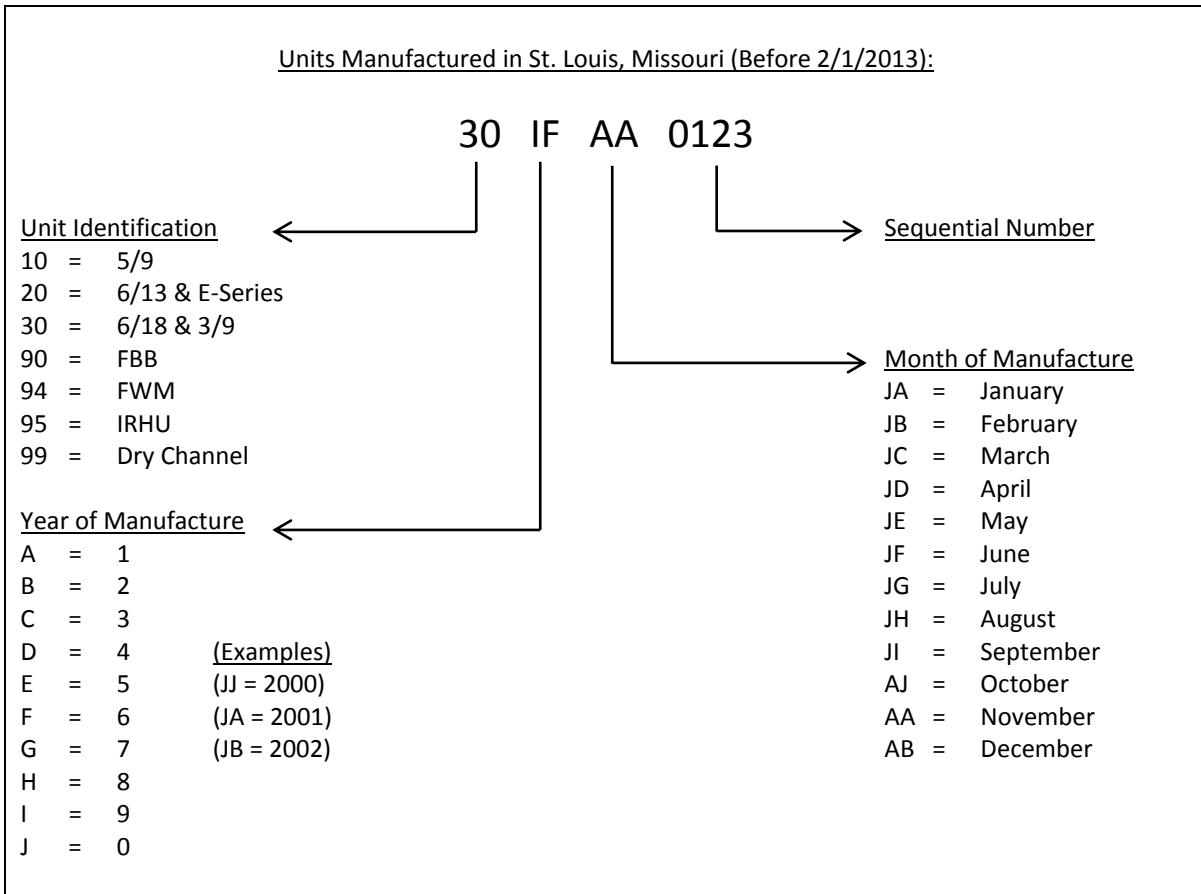

TABLE OF CONTENTS

HOW TO DETERMINE MFG DATE FROM DUKE SERIAL NUMBERS	3
FLEXIBLE BATCH BROILER, GAS DOMESTIC VERSION COVERS, ACCESS PANELS AND PANS.....	4
FLEXIBLE BATCH BROILER, GAS DOMESTIC VERSION BLOWER BOX AND DUCT, BACK MOUNT, LP GAS	6
FLEXIBLE BATCH BROILER, GAS DOMESTIC VERSION BLOWER BOX AND DUCT, BASE MOUNT, LP GAS	7
FLEXIBLE BATCH BROILER REFURBISHMENT KITS 176838 NATURAL GAS AND 176841 LP GAS MODELS	8
FLEXIBLE BATCH BROILER, GAS DOMESTIC VERSION TOP, FRONT AND CONTROL SIDE	10
FLEXIBLE BATCH BROILER, GAS DOMESTIC VERSION TOP, FRONT AND CONTROL SIDE (<i>Continued</i>)	12
FLEXIBLE BATCH BROILER, GAS DOMESTIC VERSION REAR AND FRONT DISCHARGE	14
FLEXIBLE BATCH BROILER, GAS DOMESTIC VERSION 175173 STAND COMPONENTS.....	16
FLEXIBLE BATCH BROILER, GAS DOMESTIC VERSION 177218 SOLID TOP STAND COMPONENTS	18
ELECTRICAL SCHEMATIC - FLEXIBLE BATCH BROILER.....	20
WIRE DIAGRAM - FLEXIBLE BATCH BROILER LP LOWER BURNER UPGRADE	21

How to Determine Manufacture Date from Duke Equipment Serial Numbers