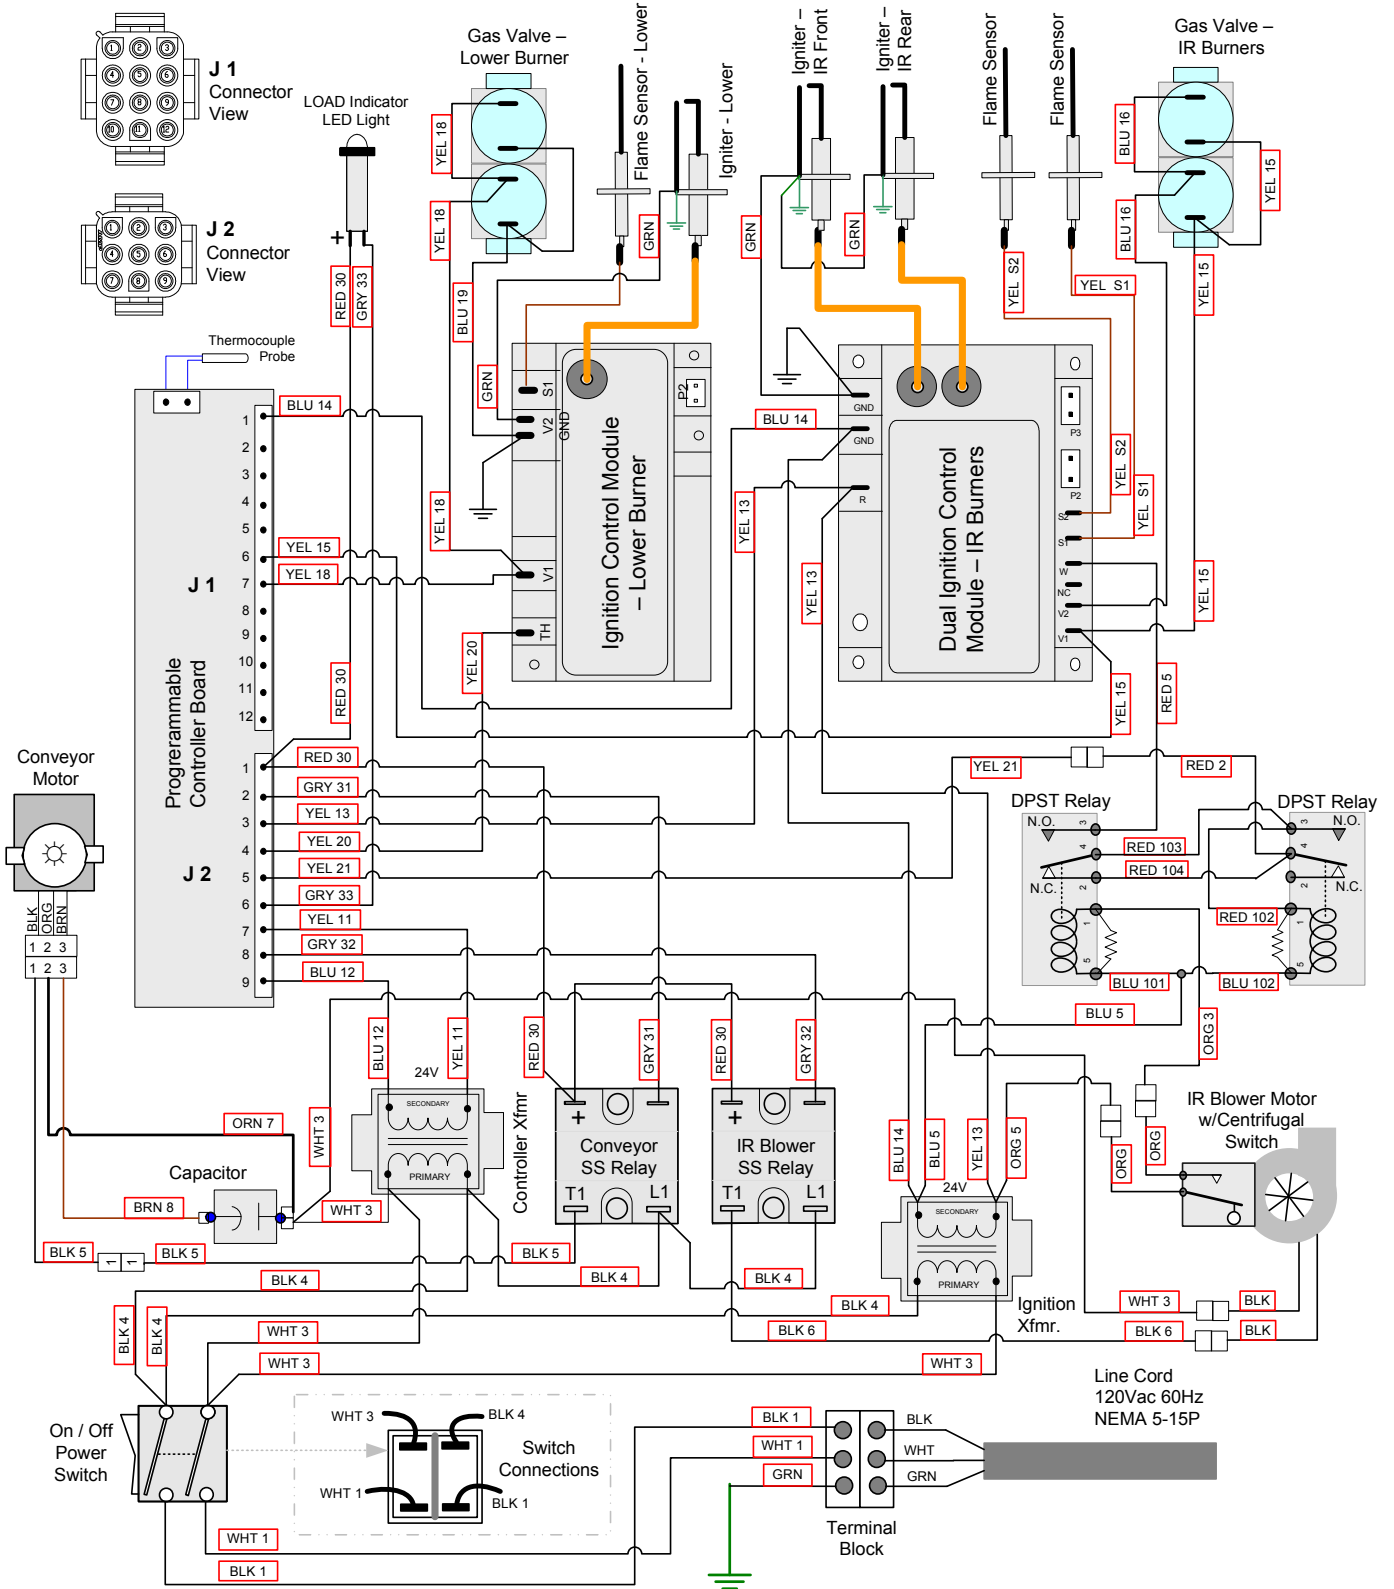

ELECTRICAL SCHEMATIC - FLEXIBLE BATCH BROILER

DUKE MFG. PN 175611 Rev. E