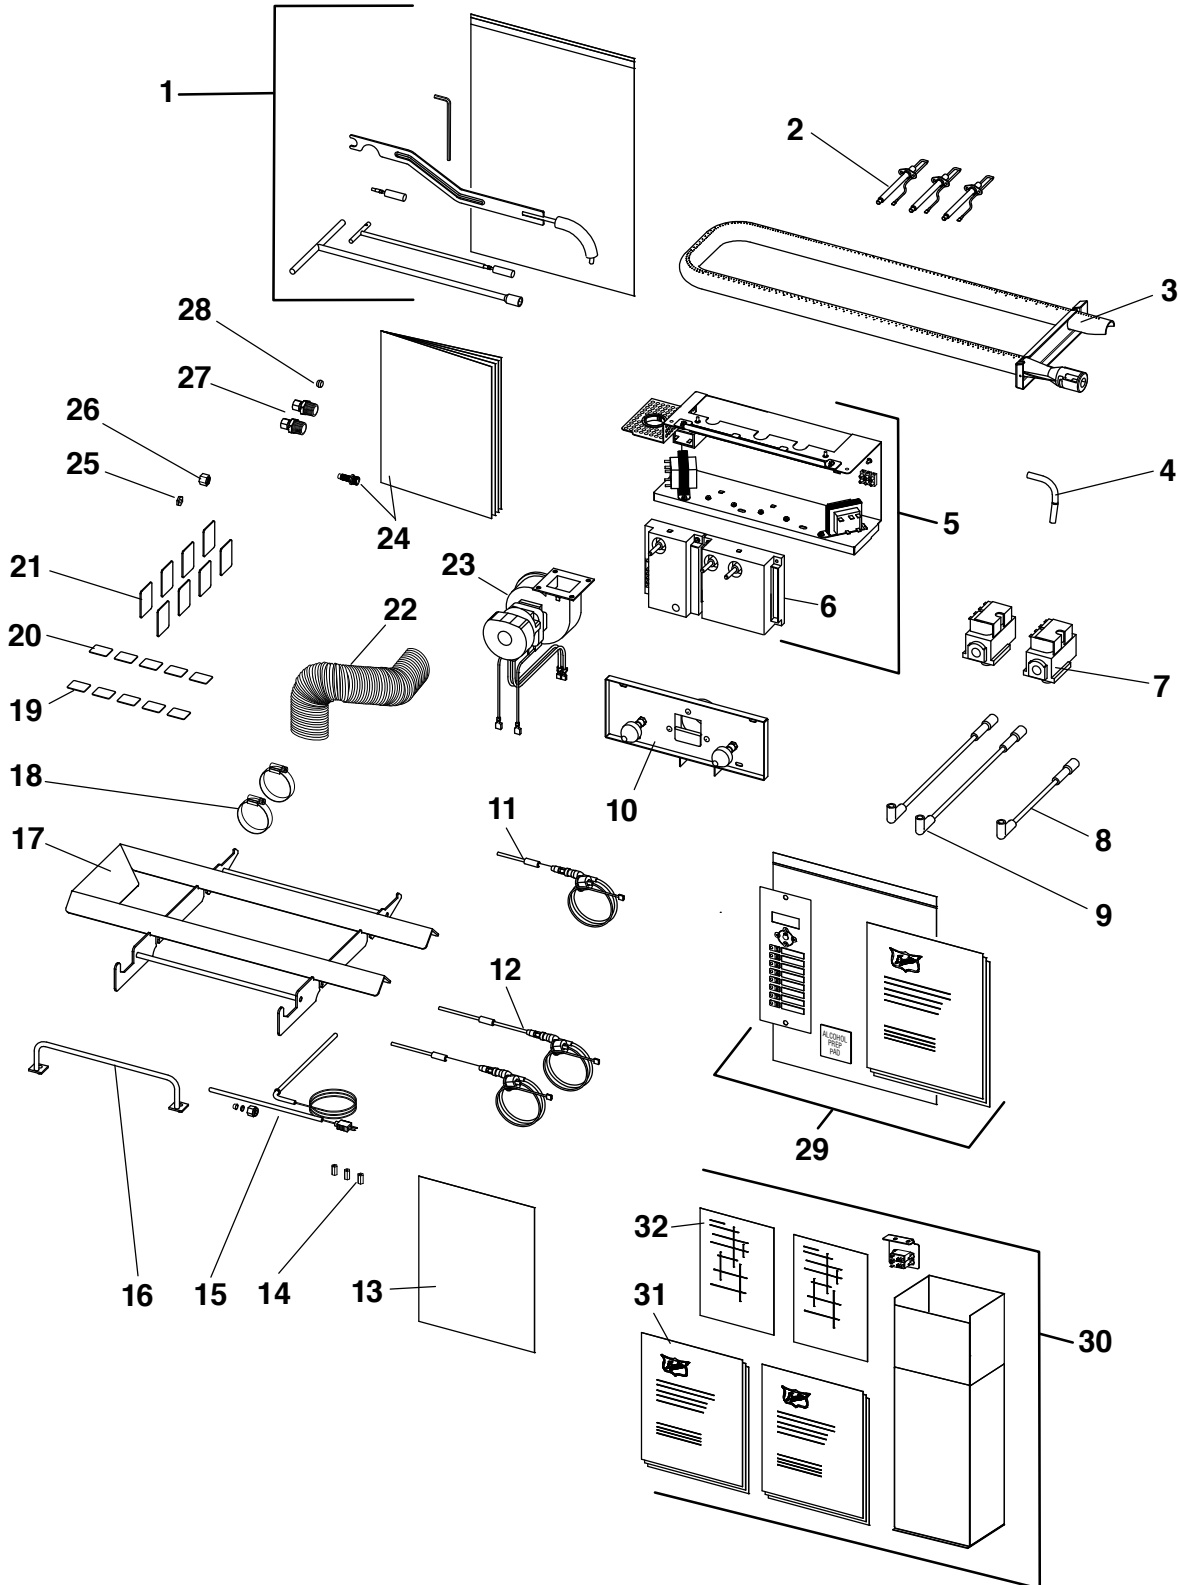

FLEXIBLE BATCH BROILER REFURBISHMENT KIT: 176838 NATURAL GAS AND 176841 LP GAS MODELS

Item	Part Number	Description	Quantity	
			176838	176841
1	175700	Kit, Cleaning and Install Tools	1	1
2	175536	Spark Ignitor	3	3
3	176370	Lower Burner (.375 Shutter), Center Air Flow, 120V Domestic/Canada	1	1
4	175478	Tube, Lower Burner to Valve	1	1
5	175391-AK	Kit, Electric Component Shelf Assembly, LP Gas		1
	175391-BK	Kit, Electric Component Shelf Assembly, Natural Gas	1	
6	175868	Assembly, Ignition Module & Water Detection label, Nat. Gas	1	
	175872	Assembly, Ignition Module & Water Detection label, LP Gas		1
7	175531	Valve, Natural Gas Combo, 24 VAC .6A 50/60 Hz	2	
	175766	Valve, LP Gas Combo		2
8	175538	Ignition Suppression Cable, Lower Ignition Module	1	1
9	175537	Ignition Suppression Cable, Upper Ignition Module	2	2
10	175108	Assembly, Cover, Blower Box with Plunger	1	1
11	175534	Sensor, Lower Burner	1	1
12	175535	Sensor, IR Burner	2	2
13	529091	Instructions, Refurbishment Kits-176838 & 176841	1	1
14	175682	Nut, Coupling 8-32 x 5/8" x 5/16"	3	3
15	175977K	Kit, Temperature Probe (Ref-175518 & 175138)	1	1
16	175095K	Weldment, Ignitor Guard	1	1
17	175200K	Weldment, Burner Shield	1	1
18	175549	Hose Clamp	2	2
19	175361	Conveyor Shim-18 Gauge	5	5
20	175360	Conveyor Shim-20 Gauge	5	5
21	175727	Conveyor Shim-16 Gauge	8	8
22	175189	Hose, Blower	1	1
23	600249K	Kit, Domestic Blower & Gasket (Ref-176185 & 175511)	1	1
24	600290	Kit, Lower Orifice Holder Replacement (Ref-176368)	1	1
25	175546	Jam Nut, Orifice Holder, Lower Burner	1	1
26	175548	Nut Compression Fitting	1	1
27	175540	Brass Fitting, Gas Valve to Burner Supply Tube	2	2
28	175547	Sleeve, 3/8 Compression Fitting	1	1
29	176039	Kit, Mylar Replacement (Ref-176007)	1	1
30	600286	Kit, Blower Upgrade Components (Ref-176188)	1	1
31	176189	Instructions, 120V Blower Motor & Switch Replacement	1	1
32	175611	Wire Schematic, Domestic 120V FBB	1	
	176430	Wire Schematic, Domestic 120V FBB with Purge		1
Not Shown	281310	Screw, 10-24 x 1-1/4" TR SL SS Machine	2	2
Not Shown	175587	Screw, 10-24 x 3/8" IHXW SL SS Machine	4	4
Not Shown	213041	Nut, 10-24 Serrated Zinc	4	4
Not Shown	213042	Nut, 1/4-20 Serrated Zinc	2	2
Not Shown	297000	Sealant, Silicone Aluminum NSF	1	1

**FLEXIBLE BATCH BROILER REFURBISHMENT KIT:
176838 NATURAL GAS AND 176841 LP GAS MODELS**