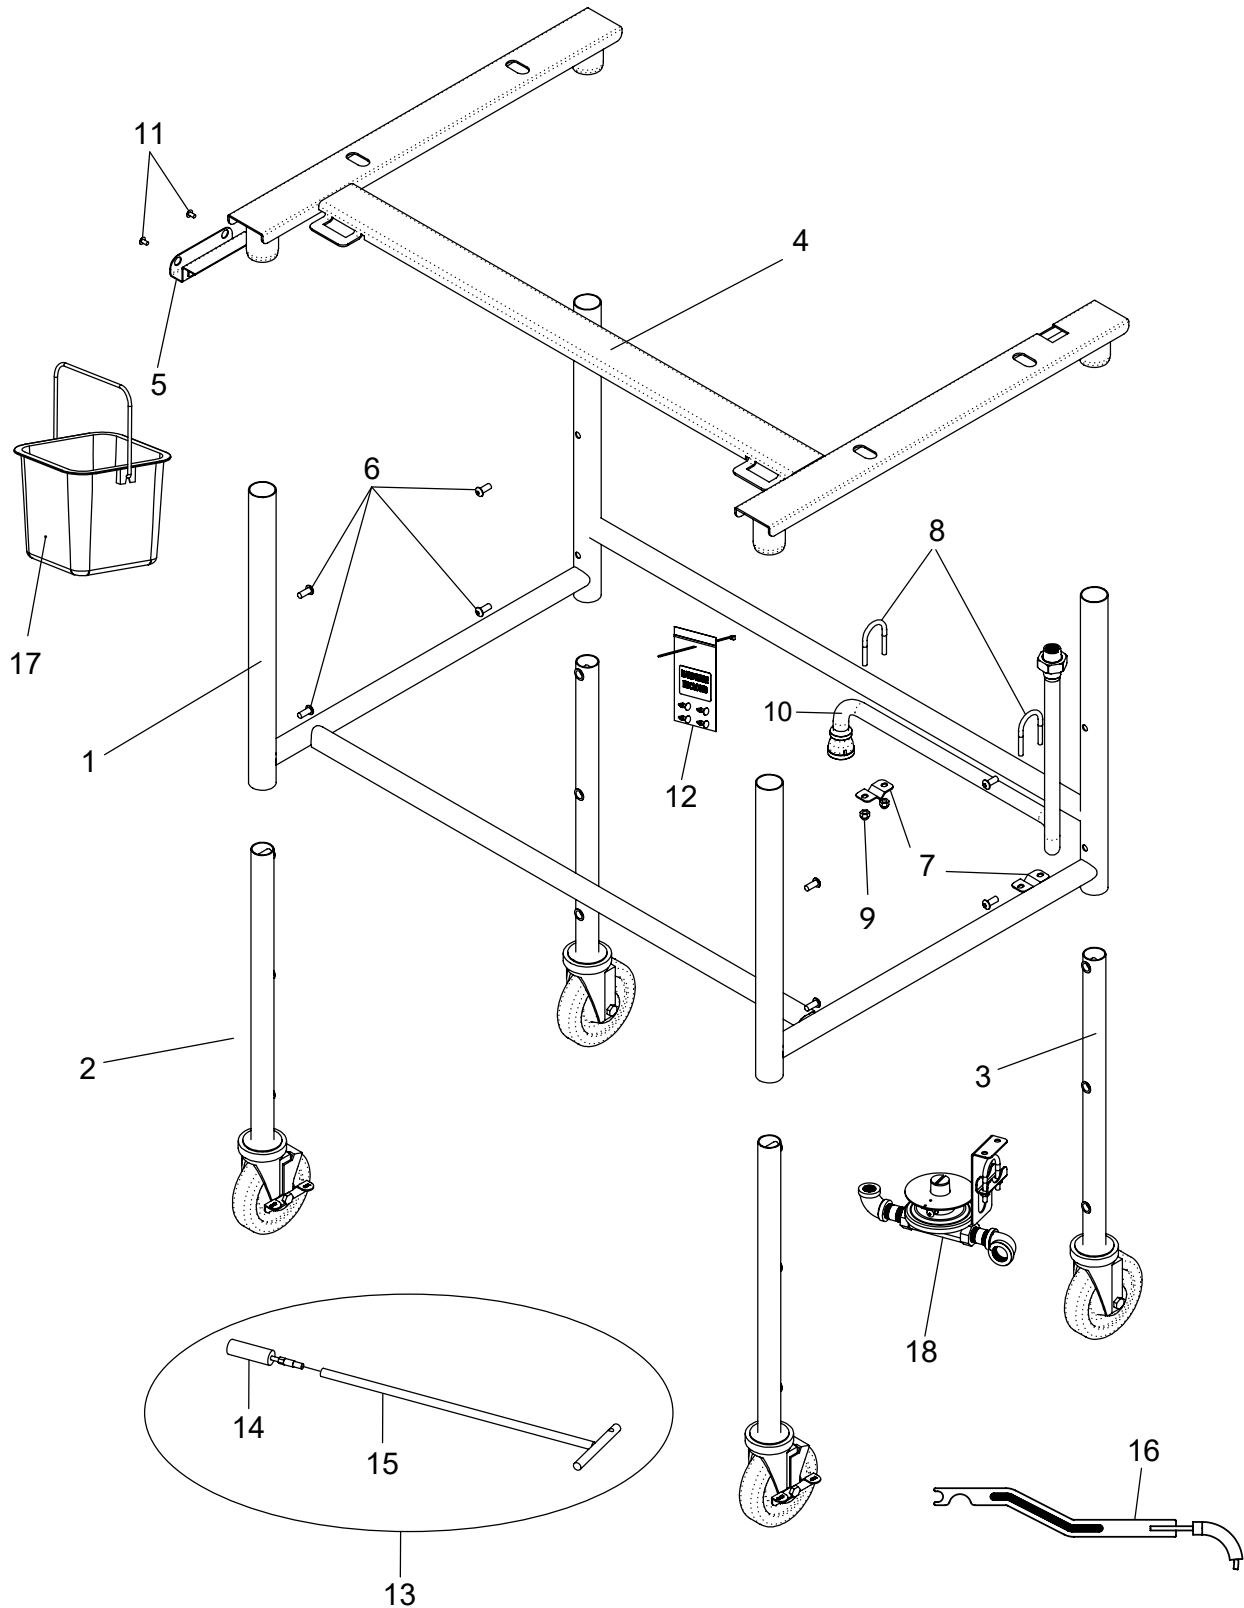

**FLEXIBLE BATCH BROILER, GAS DOMESTIC VERSION
175173 STAND COMPONENTS**

Item	Part Number	Description	Qty
1	175999	Weldment, Broiler Stand	1
2	175462PC	Assembly, Leg Extension with Brake	2
Not Shown	175562	Caster, Stem with Brake	2
3	175463PC	Assembly, Leg Extension without Brake	2
Not Shown	175563	Caster, Stem without Brake	2
4	175961MAKE	Weldment, Top Broiler Stand	1
5	175748	Weldment, Sanitizer Bracket	1
6	175468	Screw, 5/16-18 x 3/4" SS Button Head	8
7	175459	U-Bolt Saddle	2
8	175565	U-Bolt, 1/4-20 x 1-1/4	2
9	0220750SED	Nut, 1/4-20 Acorn SS	4
10	175570	Piping, Gas Supply	1
11	213028	Screw, 10-24 x 3/8" PTHMS S/S	2
12	175722PC	Kit, Nylon Rivet (4-175720 Rivets)	1
13	175701	Assembly, Flame Rod Tube Cleaner (<i>Includes 175705 Brush</i>)	1
14	175705	Brush, Flame Rod Tube Cleaner	1
15	175702	Weldment, Flame Rod	1
16	175485	Weldment, Cleaning Tool	1
17	175842	Sanitation Pal	1
18	175689	Kit, High Pressure Regulator	1
Not Shown	175690	Kit, Gas Connection Components (<i>See 177218 Stand on the following pages</i>)	1

**FLEXIBLE BATCH BROILER, GAS DOMESTIC VERSION
175173 STAND COMPONENTS**