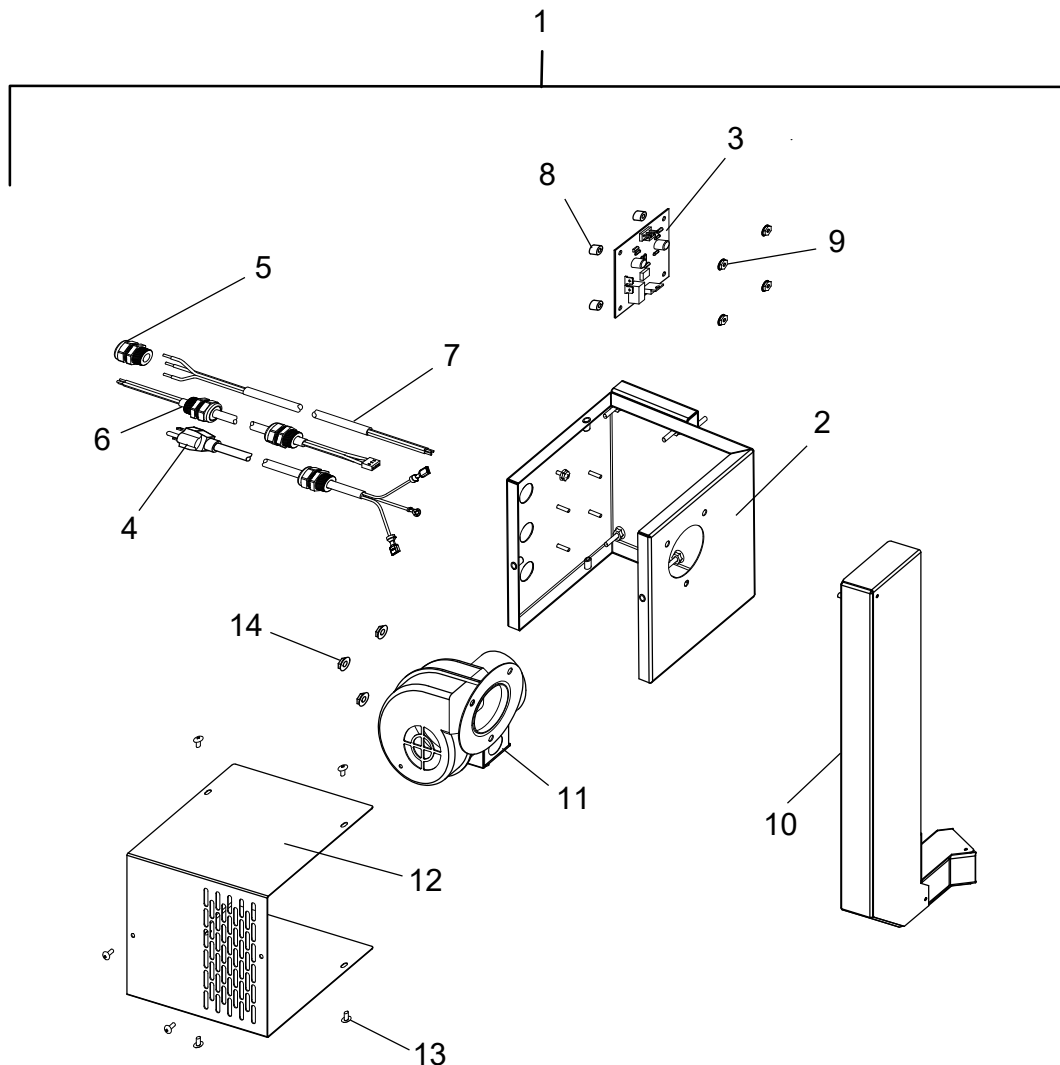

**FLEXIBLE BATCH BROILER, GAS DOMESTIC VERSION
BLOWER BOX AND DUCK, BACK MOUNT, LP GAS**

Item	Part Number	Description	Qty
1	176432	Assembly, Blower Box and Duct, Back Mount	1
2	176436	Box, Blower, Back Mount	1
3	176426	PCB, Purge	1
4	176428	Power Cord Assembly, 15A 125V, 9' Long (Includes Strain Relief & Connectors)	1
5	175515	Strain Relief, Power Cord	1
6	176425	Harness Assembly, Purge PCB to Ignition Module	1
7	176424	Harness, Purge Cord Blower and Outlet	1
8	156951	Spacer, 5/16" OD x 3/8" Long	4
9	154219	Nut, Keps 6-32 Hex ZP	6
10	176434	Assembly, Duct Back	1
11	176431	Blower Assembly, Terminated	1
12	176437	Cover, Blower Box, Back	1
13	213028	Screw, 10-24 x 3/8" PTHMS S/S	6
14	653637	Nut, 1/4-20 Flanged Zinc Plated Hex	3