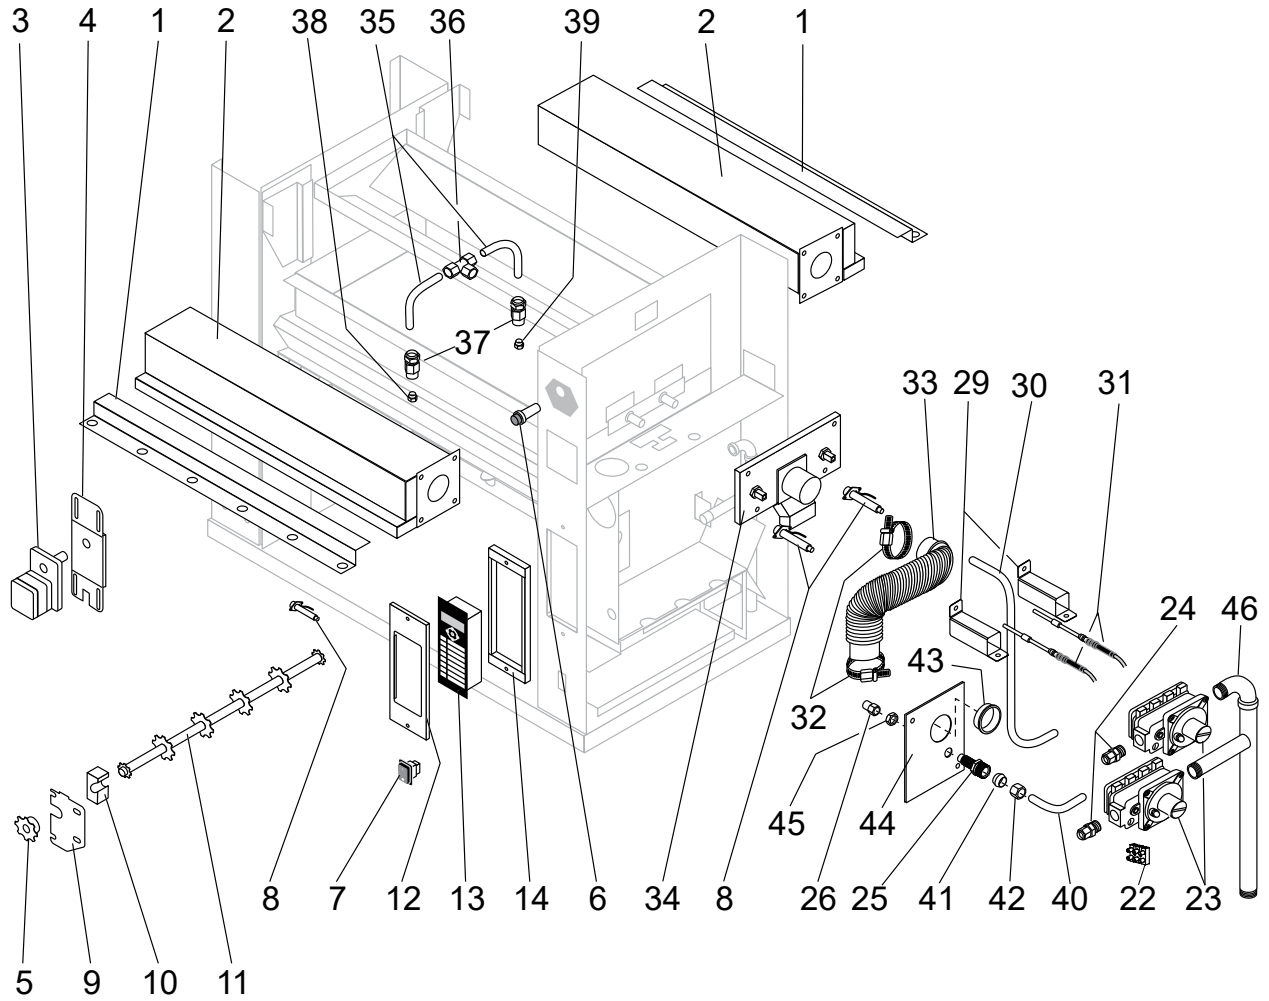

FLEXIBLE BATCH BROILER, GAS DOMESTIC VERSION TOP, FRONT & CONTROL SIDE

Item	Part Number	Description	Qty
1	175066	Mounting Bracket, Burner	2
2	175780	Kit, Spare Part, IR Burner (<i>Ref-175504</i>)	2
3	175867K	Conveyor Drive Motor and Label, 115V	1
4	175176	Mounting Bracket, Conveyor Drive Motor	1
5	175517	Sprocket, 21 Teeth x 3/8 Bore	1
6	175550	Light, Cook	1
7	175503	Switch, Main Power	1
8	175536	Igniter	3
Not Shown	175095K	Weldment, Igniter Guard (<i>Ref-item 16 on pages 8 & 9</i>)	1
9	175086	Shaft Plate, Rear	2
10	175525	Bushing Block, Conveyor	4
11	175038	Conveyor Shaft, Rear	1
Not Shown	175037	Conveyor Shaft, Front	1
12	175356	Frame, Control Board Mounting Bezel	1
13	176480	Control Assembly with Water Detection Label (<i>120V Domestic & Canada Units</i>)	1
	175873K	Control Assembly with Water Detection Label (<i>120V International Units</i>)	1
14	175510	Gasket, Control Bezel	1
15	175538	Ignition Suppression Cable, Lower Ignition Module	1
16	175507	Capacitor, Motor Conveyor	1
17	175868	Ignition Module with Water Detection Label, Natural Gas	1
	175872	Ignition Module with Water Detection Label, LP Gas	1
18	175869K	Ignition Module with Water Detection Label, IR Burners	1
19	175516	Transformer, 40VA, 120VAC-24VAC	2
20	175870K	Relay, Solid State with Water Detection Label	2
21	175537	Ignition Suppression Cable, Upper Ignition Module	2
22	175553	Terminal Strip, 10 MM	1
23	175531	Valve, Natural Gas Combo, 120VAC (Natural Gas Only)	1
	175766	Valve, LP Gas Combo, 120VAC (LP Gas Only)	1
Not Shown	175612	Kit, LP Gas Conversion, 120V International	1
	175613	Kit, Natural Gas Conversion, 120V International	1
	176538	Kit, Natural Gas Conversion, US & Canada	1
	176543	Kit, LP Gas Conversion, US & Canada, Burners & Grease Pans, Back Mount	1
	176571	Kit, LP Gas Conversion, US & Canada, Burners & Grease Pans, Base Mount	1
24	175540	Brass Fitting, Gas Valve to Burner Supply Tube	2
25	600290	Kit, Lower Orifice holder Replacement (<i>Ref-176368</i>)	1
26	175823	Orifice, Lower Burner, #31, Natural Gas, 120/230V International/High Altitude	1
	175737	Orifice, Lower Burner, #49, LP Gas, 120V Domestic/International/High Altitude	1
	176404	Orifice, Lower Burner, #30, Natural Gas, 120V Domestic/Canada/High Altitude	1
	176412	Orifice, Lower Burner, #46, LP Gas, 120V Domestic/Canada/High Altitude	1
Not Shown	176514	Kit, Natural & LP Gas Orifices, High Altitude	1
27	175511	Gasket, Blower Motor	1
28	600249K	Kit, Domestic Blower Motor & Gasket, 120V 60Hz (<i>Ref-176185 & 175511</i>)	1
29	175380	Shield, Ignition Cable	2
30	175477	Aluminum Tube, IR to Valve	1

**FLEXIBLE BATCH BROILER, GAS DOMESTIC VERSION
TOP, FRONT & CONTROL SIDE**