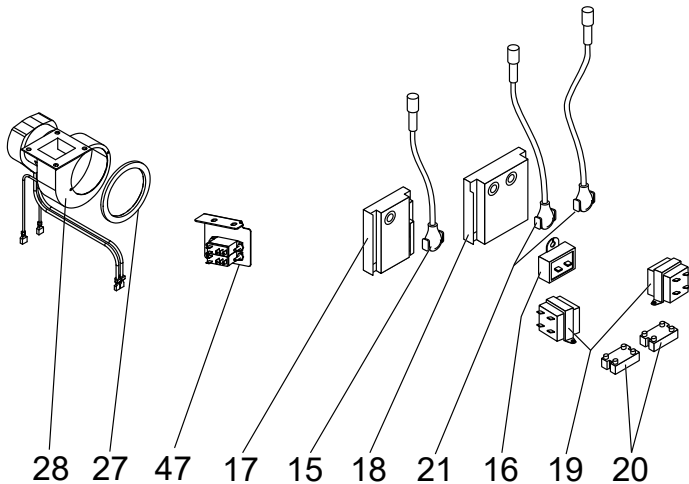

**FLEXIBLE BATCH BROILER, GAS DOMESTIC VERSION
TOP, FRONT & CONTROL SIDE (Continued)**

**FLEXIBLE BATCH BROILER, GAS DOMESTIC VERSION
REAR AND FRONT DISCHARGE**

Item	Part Number	Description	Qty
1	175086	Plate, Shaft, Rear	2
2	175525	Bushing Block, Conveyor	4
3	175534	Sensor, Lower Burner	1
4	175977K	Kit, Temperature Probe (<i>Ref-175518 & 175138</i>)	1
5	175515	Strain Relief, Power Cord	1
6	175022	Clip, Front Bushing	2
7	175037K	Discharge Shaft, Front	1
8	175551	Drive Chain	1
9	175674	Cook Chain Conveyor	1