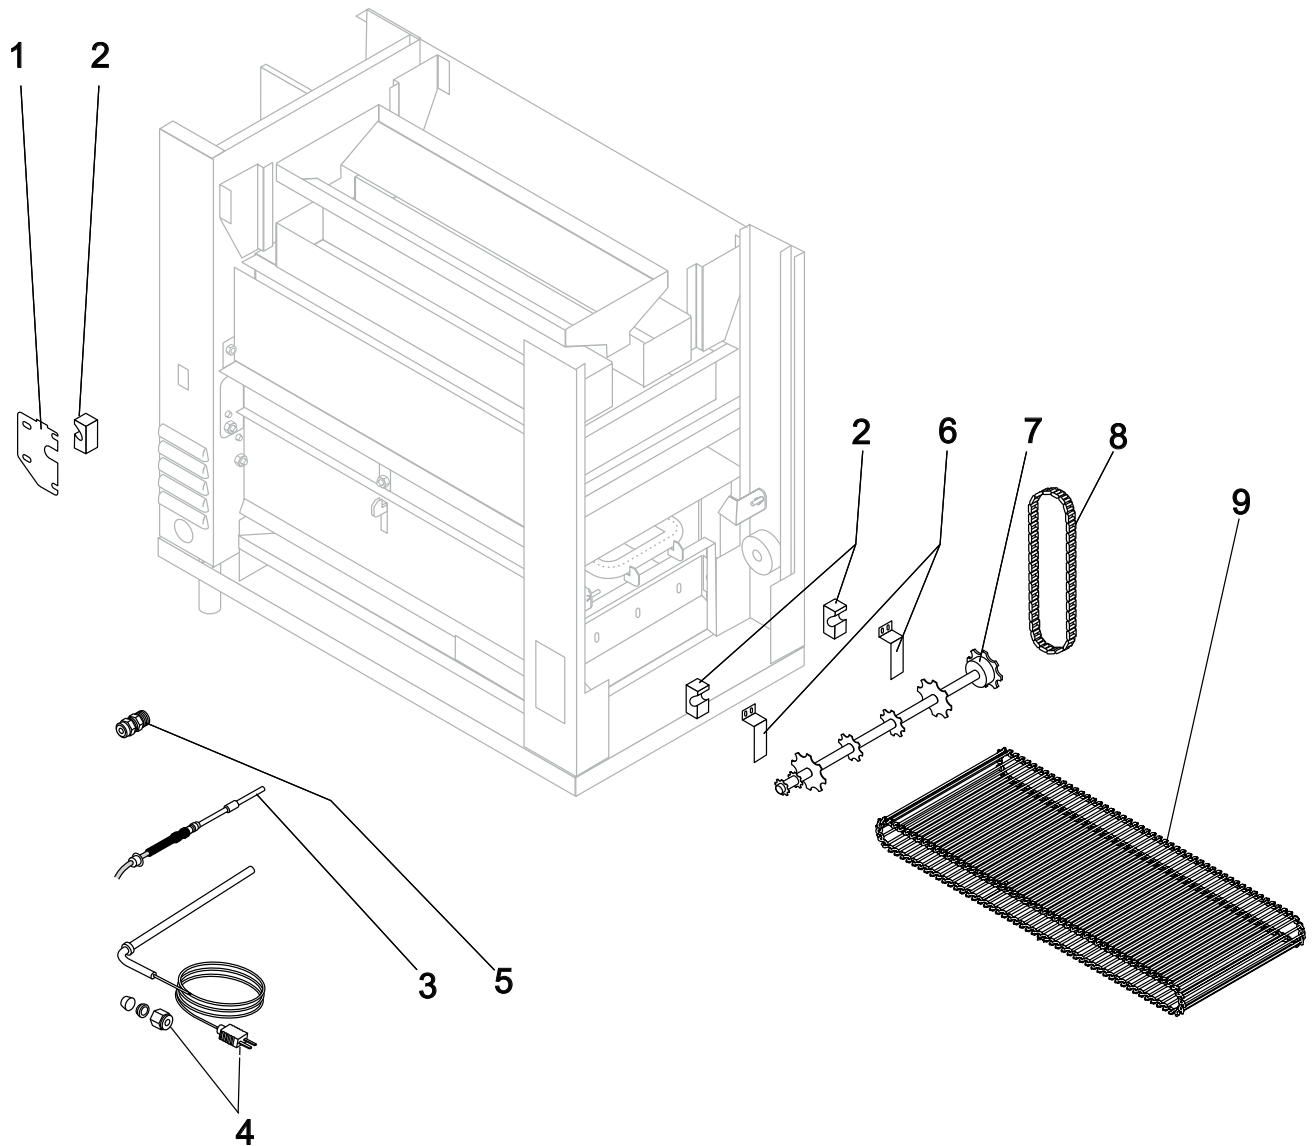

**FLEXIBLE BATCH BROILER, GAS DOMESTIC VERSION
REAR AND FRONT DISCHARGE**

Item	Part Number	Description	Qty
1	175086	Plate, Shaft, Rear	2
2	175525	Bushing Block, Conveyor	4
3	175534	Sensor, Lower Burner	1
4	175977K	Kit, Temperature Probe (<i>Ref-175518 & 175138</i>)	1
5	175515	Strain Relief, Power Cord	1
6	175022	Clip, Front Bushing	2
7	175037K	Discharge Shaft, Front	1
8	175551	Drive Chain	1
9	175674	Cook Chain Conveyor	1

**FLEXIBLE BATCH BROILER, GAS DOMESTIC VERSION
REAR AND FRONT DISCHARGE**