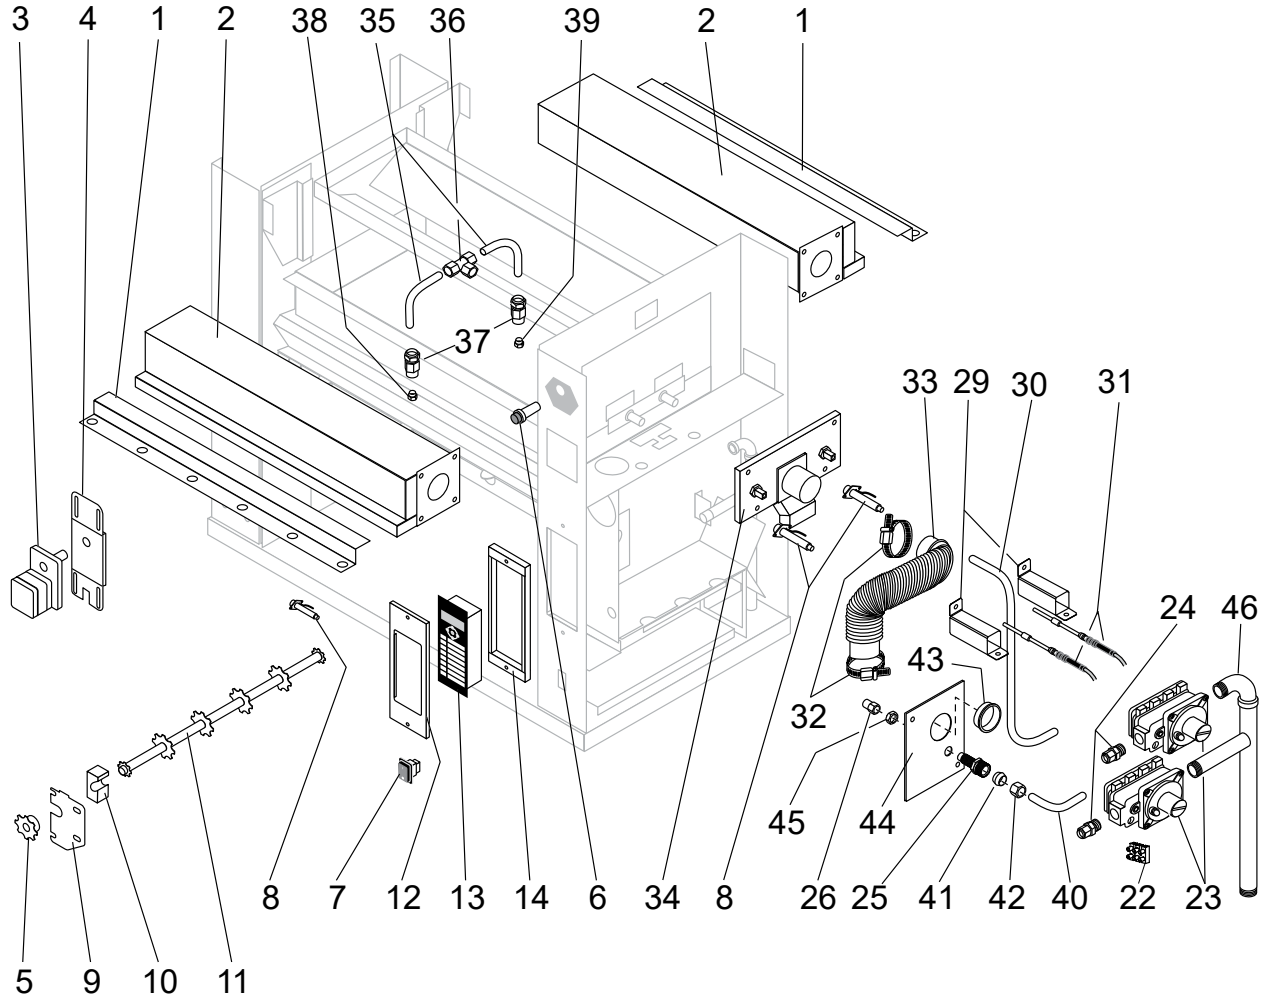

**FLEXIBLE BATCH BROILER, GAS DOMESTIC VERSION
TOP, FRONT & CONTROL SIDE (Continued)**

**FLEXIBLE BATCH BROILER, GAS DOMESTIC VERSION
REAR AND FRONT DISCHARGE**

Item	Part Number	Description	Qty
1	175086	Plate, Shaft, Rear	2
2	175525	Bushing Block, Conveyor	4
3	175534	Sensor, Lower Burner	1
4	175977K	Kit, Temperature Probe (<i>Ref-175518 & 175138</i>)	1
5	175515	Strain Relief, Power Cord	1
6	175022	Clip, Front Bushing	2
7	175037K	Discharge Shaft, Front	1
8	175551	Drive Chain	1
9	175674	Cook Chain Conveyor	1