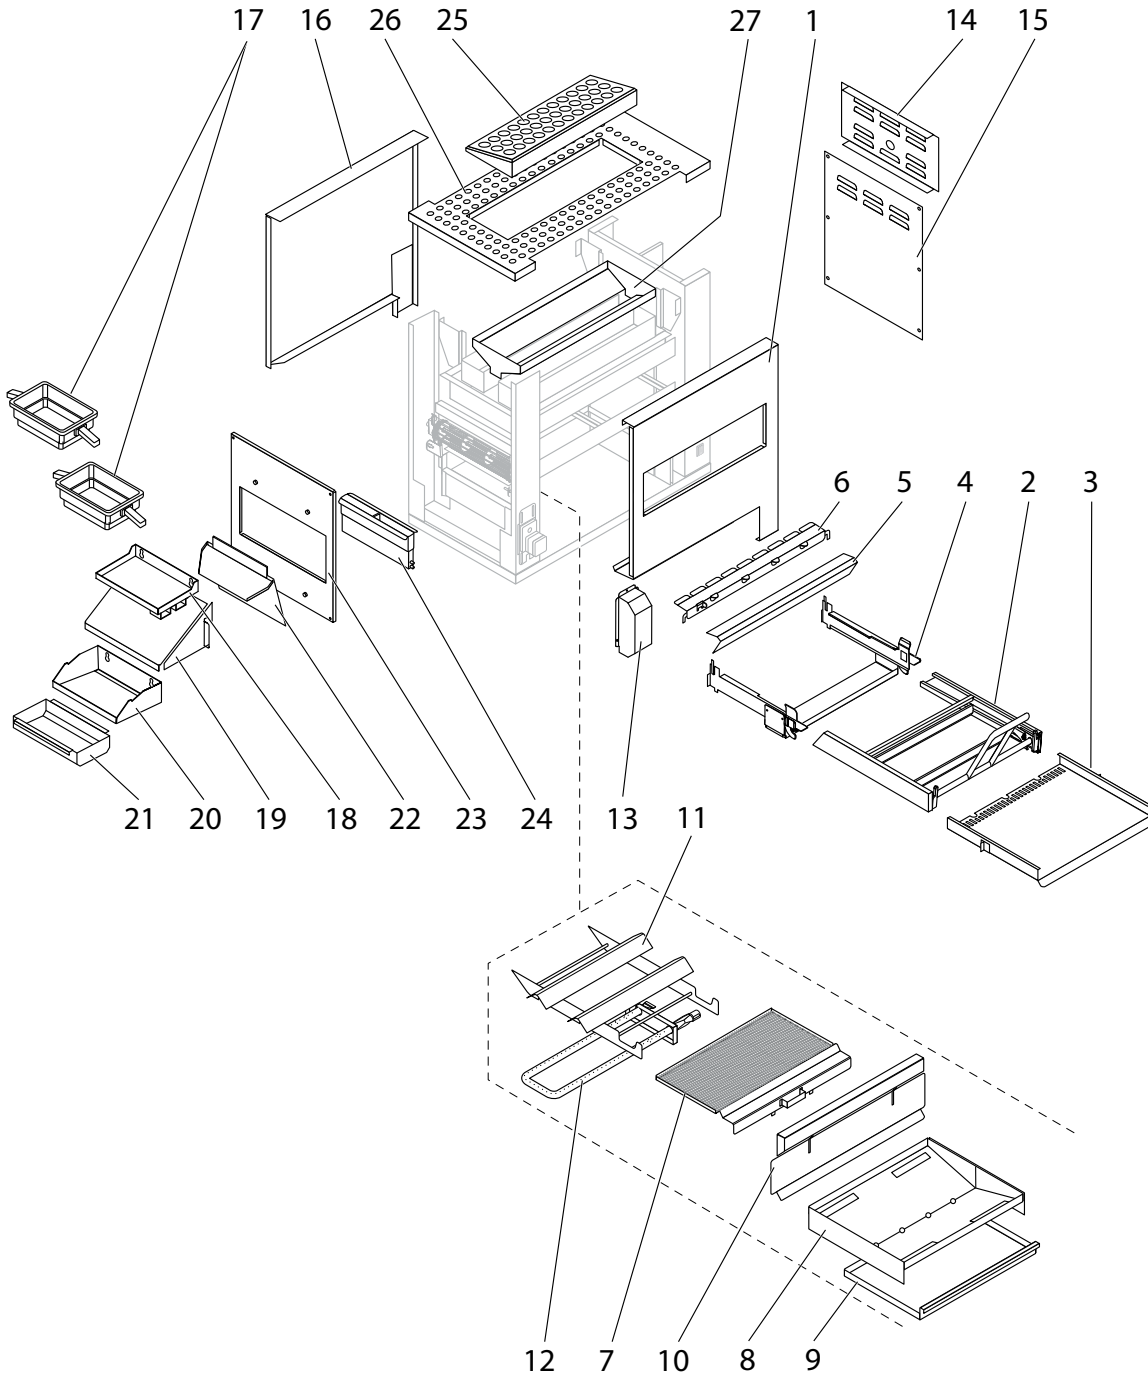

FLEXIBLE BATCH BROILER, GAS DOMESTIC VERSION COVERS, ACCESS PANELS AND PANS

Item	Part Number	Description	Qty
Not Shown	600277	Kit, Catalyst Riser Assembly	1
Not Shown	600278	Kit, Catalyst and Riser Assembly	1
26	175221	Body Top	1
27	175225K	Upper Flue	1
Not Shown	175838K	Lower Flue	1