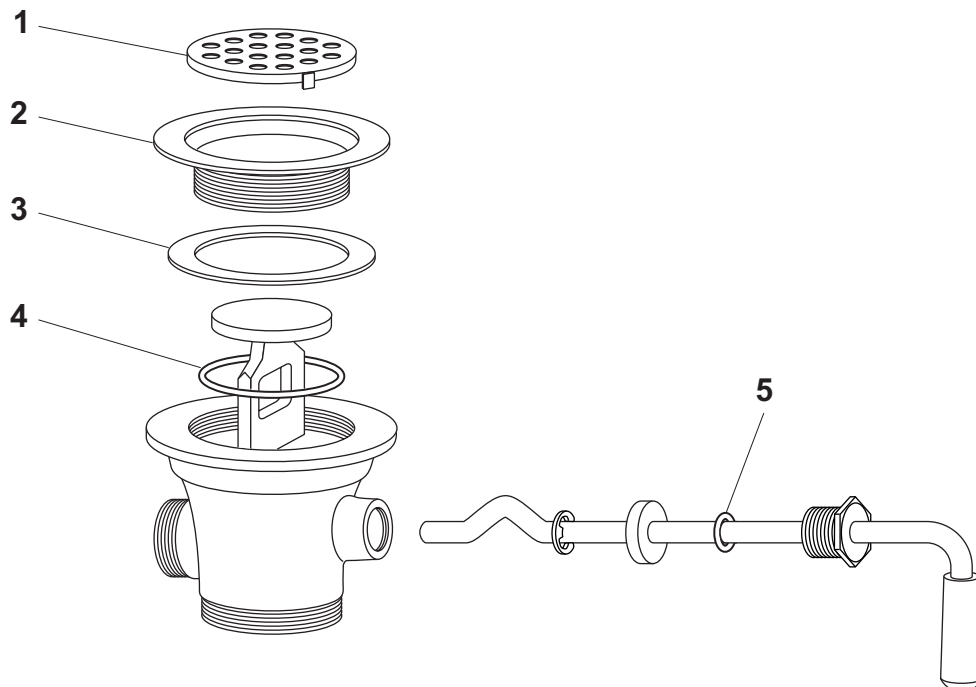

## TWIST HANDLE WASTE OUTLET PARTS LIST & EXPLODED VIEW

ITEM	QTY	PART NO.	DESCRIPTION
1	1	214867	Strainer, Drain Cover
2	1	214872	Flange, Face, Drain
3	1	4871-2	Gasket, Head, Drain
4	1	4870-2	O-Ring, for Stopper
5	1	4868-2	O-Ring, Drain Handle