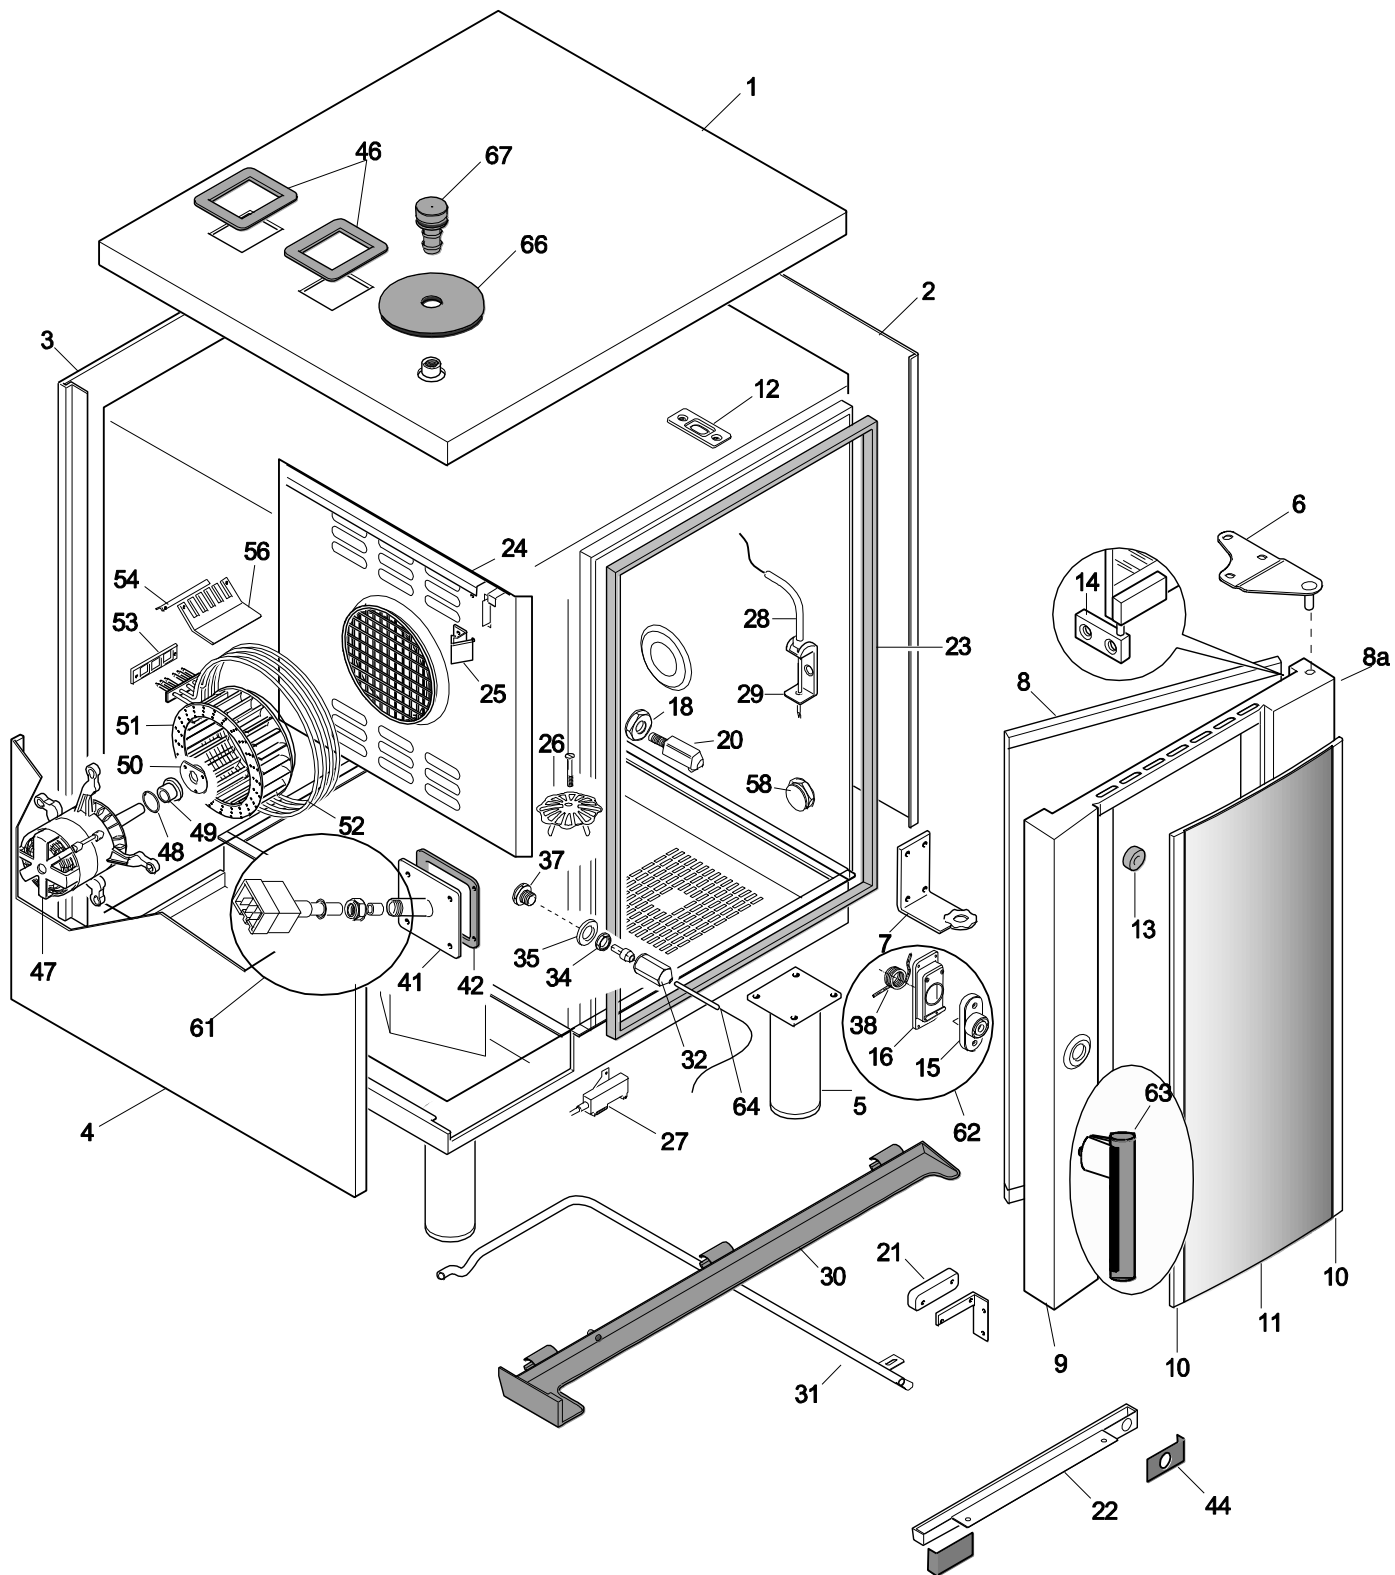

PNC	Model	Ref	Group	Level	Page	Notes
267390	AOS061ETAW	a	AOS	Touch	2...10	400V 3N 50hz
266400	AOS061EKAS	b	aos	Level K	2...10	400V 3N 50hz

Pag	Index	Indice	Note
2	Oven cabinet and door.	Cella forno e porta	
3	Water system	Impianto idraulico	
4	Boiler	Boiler	
5	Electrical components	Componenti elettrici	
6	Accessories	Accessori	
7...10	Spare parts list	Lista ricambi	

Brand/Marchio: All
Factory code: 9PDD