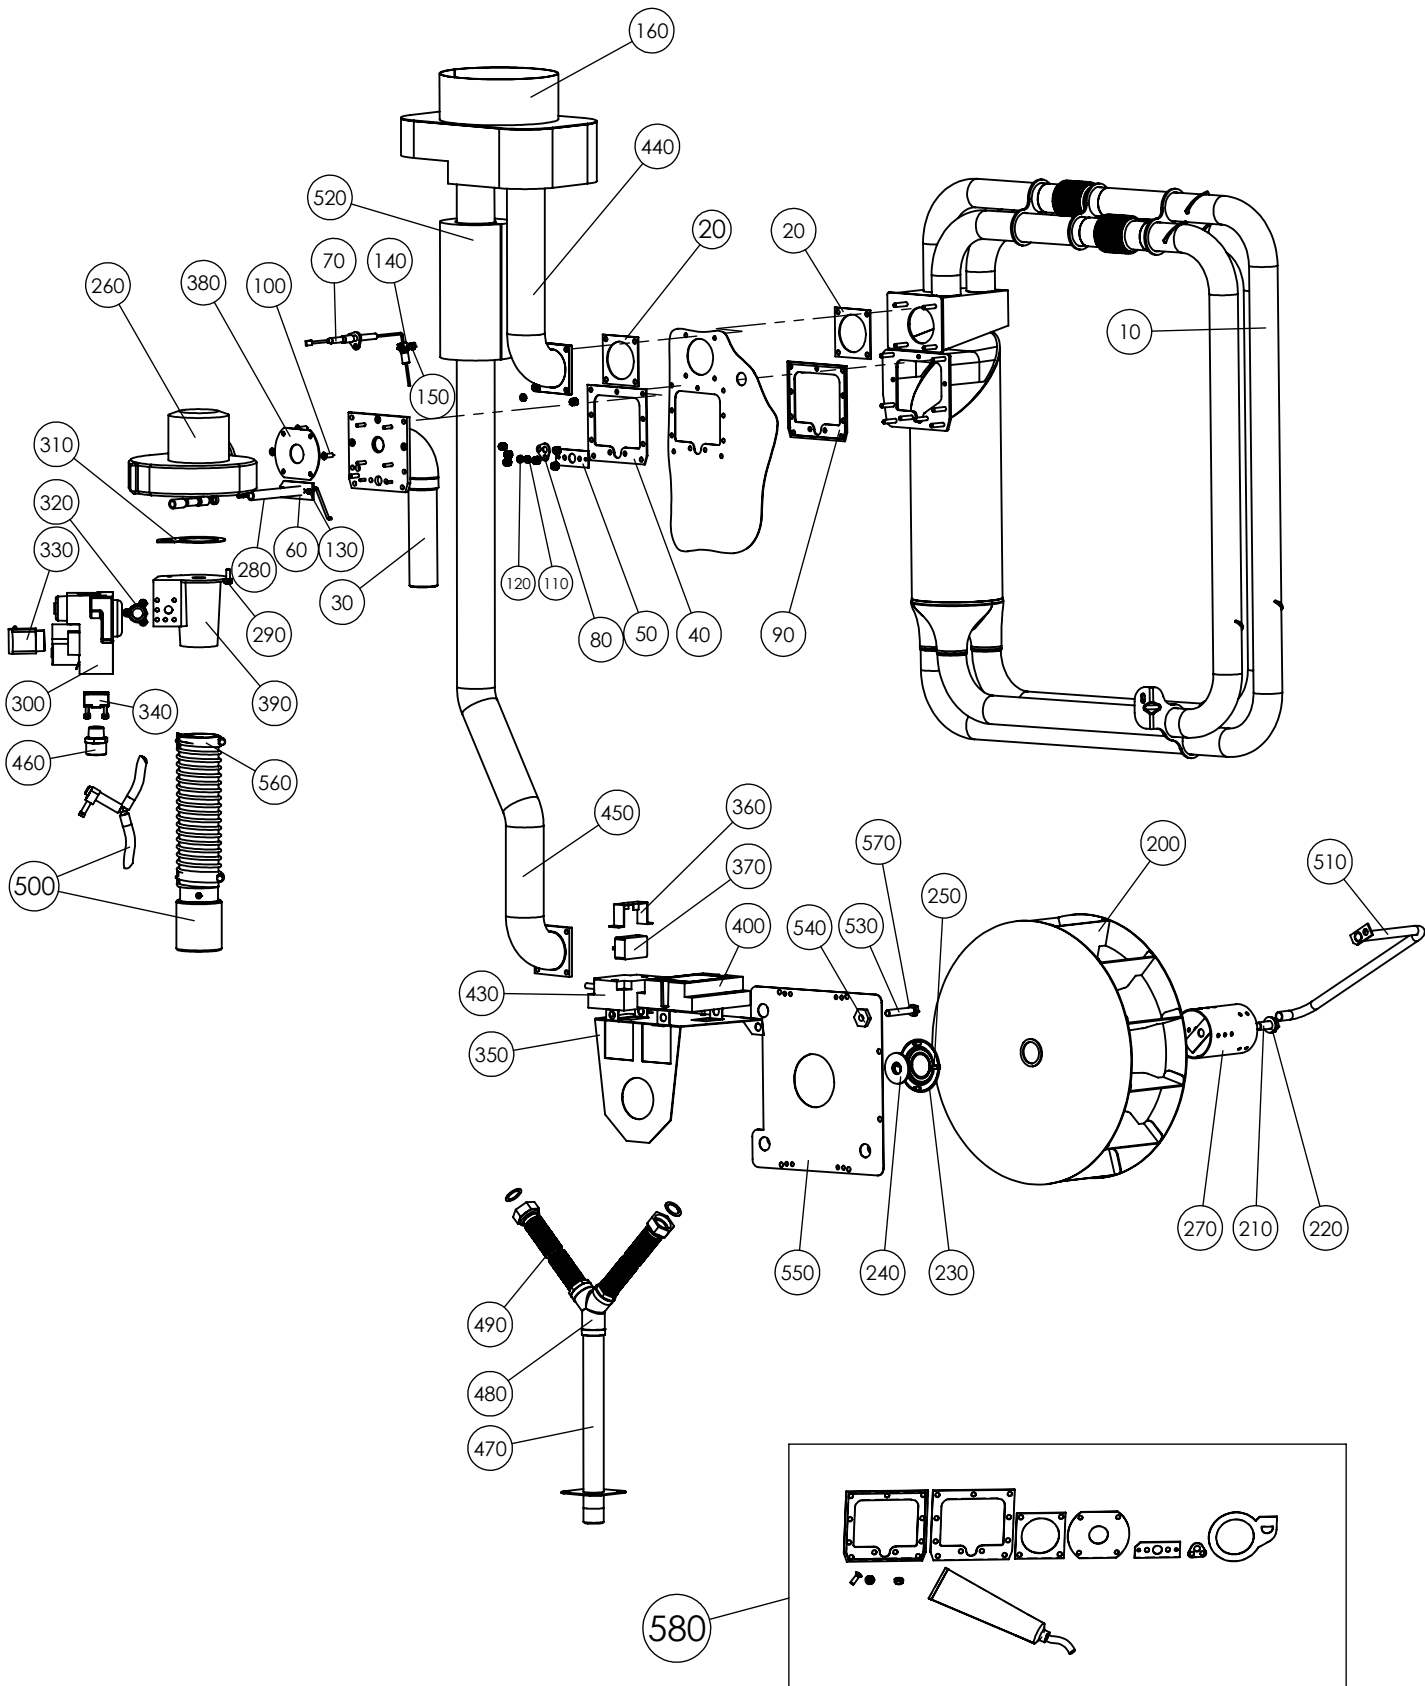

Gas GeniusMT 2011 Series/14 - Gas GeniusMT 2011 Series/14