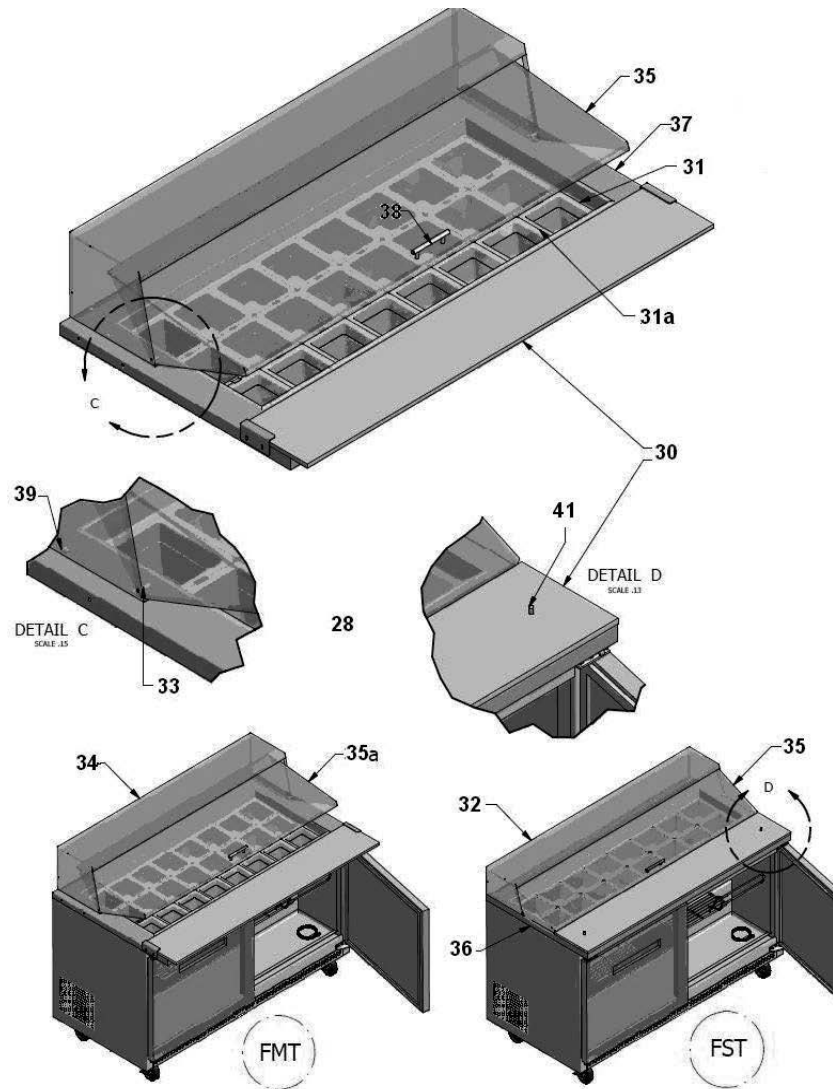

UNDERCOUNTERS, WORKTOPS AND FOOD PREP TABLES REFRIGERATORS AND FREEZERS

PARTS BREAKDOWN 2010 (11) (12) (13)

PARTS BREAKDOWNS

ITEM	Part #	Description	Dates	Ref. Tables			Freez. Tables			Pizza Tables			
			Expiration	Effective	27"	48"	60"	72"	27"	48"	60"	46"	67"
Castors & Legs													
1	603313M0001	Castor w/o brake D.4"			2	2	2	2	2	2	2		
	603313M0002	Castor with brake D.4"			2	2	2	2	2	2	2		
	603313M0006	Castor w/o brake D.2.5"											
	603313M0007	Castor with brake D.2.5"											
	603313M0012	Castor w/o brake D.5"										2	2
	603313M0011	Castor with brake D.5"										2	2
	603313M0010	Leg 6"											
	M10917M0036	Shim for leveling			8	8	8	8	8	8	8	8	8
M10917M0054	Tool to install castors			1	1	1	1	1	1	1	1	1	1
Compressors													
2	602101M0018	Compressor NE6160Z	Jun-11		1								
	602101M0073	Compressor EM55HNX_115V.60HZ		Jun-11	1								
	602101M0019	Compressor NE6170Z				1							
	602101M0020	Compressor NE6187Z	Aug-12				1	1				1	1
	602101M0083	Compressor NE6210		Aug-12			1	1				1	1
	602101M0017	Compressor NEK2150							1	1	1		
	6021010007	Compressor.FR-8.5-G R134A 220V				1	1					1	1
	6021010004	Compressor FR-7,5-G R134A 220V			1								
	6021010008	Compressor SC-12-G 220V						1					
	602101M0004	Compressor NEK2150GK 220V/60Hz							1	1	1		
6021010002	Compressor SC-15-CL R404A 50Hz							1	1	1			
Compressors Accesories													
3	602101M0038	Start Kit for compressor SC-15 CL							1	1	1		
	602101M0033	Start Kit for compressor NE6160Z	Jun-11		1								
	602101M0082	Start Kit for compressor EM55HNX		Jun-11	1								
	602101M0035	Start Kit for compressor NE6187Z	Aug-12				1	1					1
	602101M0085	Start Kit for compressor NE6210		Aug-12			1	1					
	602101M0036	Start Kit for compressor NEK2150							1	1	1		
	604701M0005	Filter			1	1	1	1	1	1	1	1	1