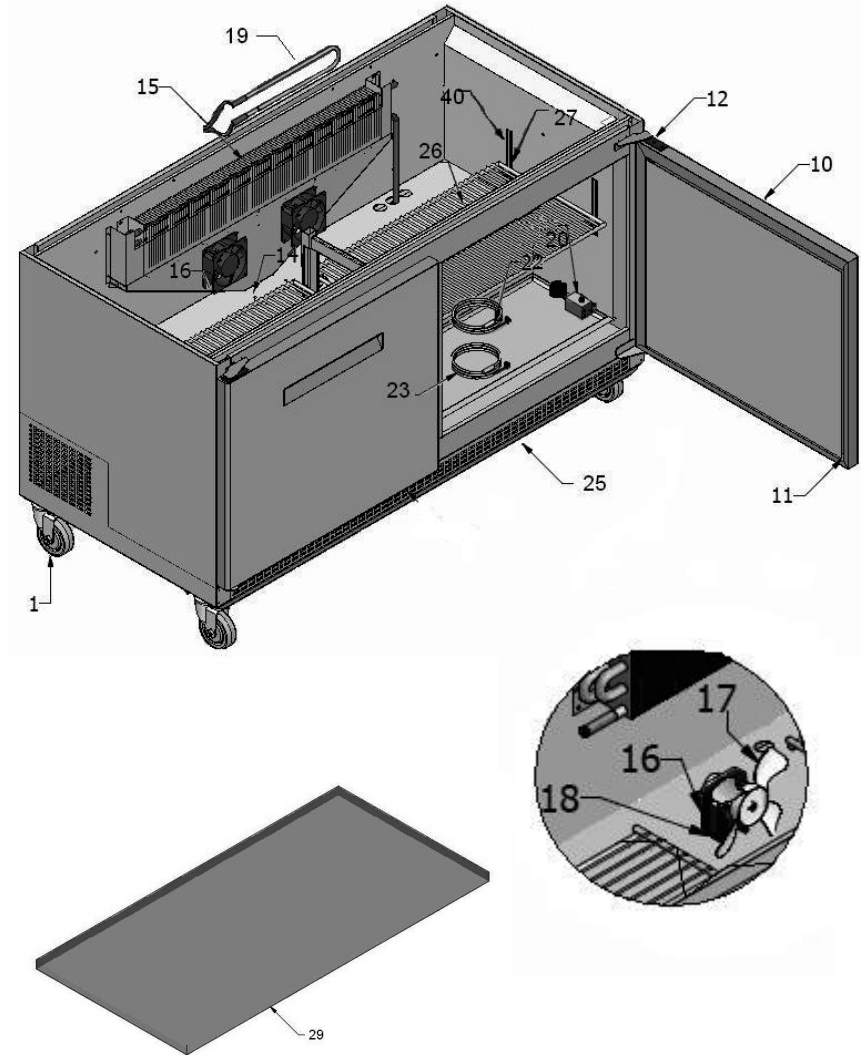

UNDERCOUNTERS, WORKTOPS AND FOOD PREP TABLES REFRIGERATORS AND FREEZERS

PARTS BREAKDOWN 2010 (11) (12) (13)

PARTS BREAKDOWNS

ITEM	Part #	Description	Dates	Ref. Tables			Freez. Tables			Pizza Tables			
			Expiration	Effective	27"	48"	60"	72"	27"	48"	60"	46"	67"
Castors & Legs													
1	603313M0001	Castor w/o brake D.4"			2	2	2	2	2	2	2		
	603313M0002	Castor with brake D.4"			2	2	2	2	2	2	2		
	603313M0006	Castor w/o brake D.2.5"											
	603313M0007	Castor with brake D.2.5"											
	603313M0012	Castor w/o brake D.5"										2	2
	603313M0011	Castor with brake D.5"										2	2
	603313M0010	Leg 6"											
	M10917M0036	Shim for leveling			8	8	8	8	8	8	8	8	8
M10917M0054	Tool to install castors			1	1	1	1	1	1	1	1	1	1
Compressors													
2	602101M0018	Compressor NE6160Z	Jun-11		1								
	602101M0073	Compressor EM55HNX_115V.60HZ		Jun-11	1								
	602101M0019	Compressor NE6170Z				1							
	602101M0020	Compressor NE6187Z	Aug-12				1	1				1	1
	602101M0083	Compressor NE6210		Aug-12			1	1				1	1
	602101M0017	Compressor NEK2150							1	1	1		
	6021010007	Compressor.FR-8.5-G R134A 220V				1	1					1	1
	6021010004	Compressor FR-7,5-G R134A 220V			1								
	6021010008	Compressor SC-12-G 220V						1					
	602101M0004	Compressor NEK2150GK 220V/60Hz							1	1	1		
6021010002	Compressor SC-15-CL R404A 50Hz							1	1	1			
Compressors Accesories													
3	602101M0038	Start Kit for compressor SC-15 CL							1	1	1		
	602101M0033	Start Kit for compressor NE6160Z	Jun-11		1								
	602101M0082	Start Kit for compressor EM55HNX		Jun-11	1								
	602101M0035	Start Kit for compressor NE6187Z	Aug-12				1	1					1
	602101M0085	Start Kit for compressor NE6210		Aug-12			1	1					
	602101M0036	Start Kit for compressor NEK2150							1	1	1		
	604701M0005	Filter			1	1	1	1	1	1	1	1	1