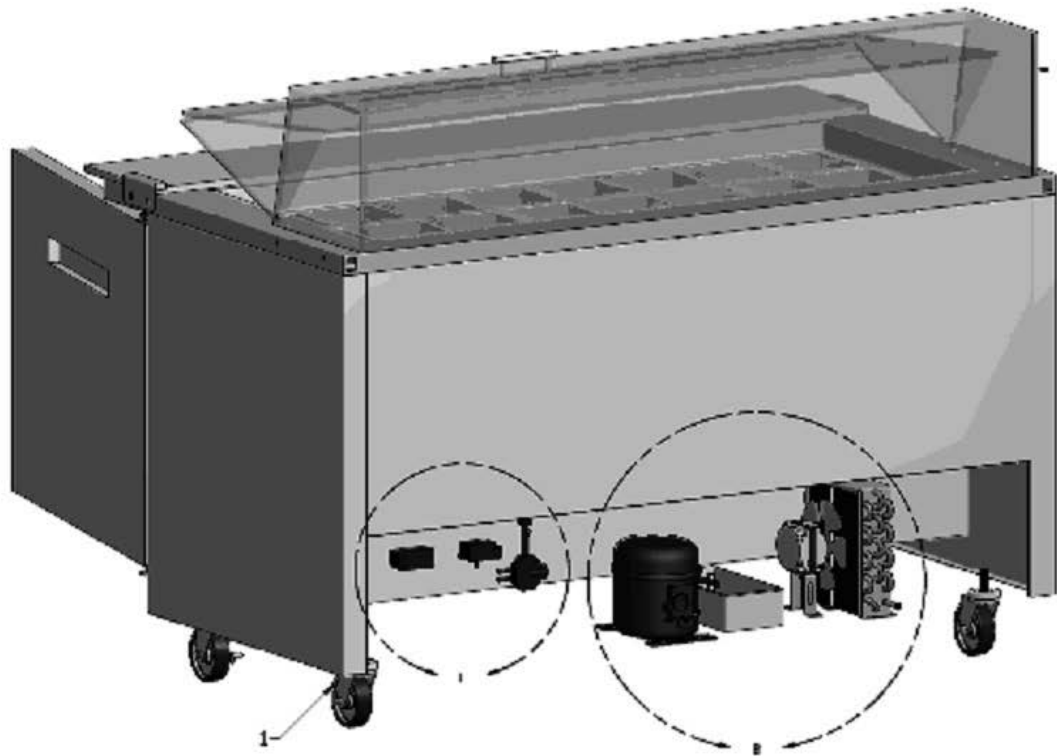

UNDERCOUNTERS, WORKTOPS AND FOOD PREP TABLES REFRIGERATORS AND FREEZERS

PARTS BREAKDOWN 2010 (11) (12) (13)

PARTS BREAKDOWNS

ITEM	Part #	Description	Dates	Ref. Tables			Freez. Tables			Pizza Tables			
			Expiration	Effective	27"	48"	60"	72"	27"	48"	60"	46"	67"
Castors & Legs													
1	603313M0001	Castor w/o brake D.4"			2	2	2	2	2	2	2		
	603313M0002	Castor with brake D.4"			2	2	2	2	2	2	2		
	603313M0006	Castor w/o brake D.2.5"											
	603313M0007	Castor with brake D.2.5"											
	603313M0012	Castor w/o brake D.5"										2	2
	603313M0011	Castor with brake D.5"										2	2
	603313M0010	Leg 6"											
	M10917M0036	Shim for leveling			8	8	8	8	8	8	8	8	8
M10917M0054	Tool to install castors			1	1	1	1	1	1	1	1	1	1
Compressors													
2	602101M0018	Compressor NE6160Z	Jun-11		1								
	602101M0073	Compressor EM55HNX_115V.60HZ		Jun-11	1								
	602101M0019	Compressor NE6170Z				1							
	602101M0020	Compressor NE6187Z	Aug-12				1	1				1	1
	602101M0083	Compressor NE6210		Aug-12			1	1				1	1
	602101M0017	Compressor NEK2150							1	1	1		
	6021010007	Compressor.FR-8.5-G R134A 220V				1	1					1	1
	6021010004	Compressor FR-7,5-G R134A 220V			1								
	6021010008	Compressor SC-12-G 220V						1					
	602101M0004	Compressor NEK2150GK 220V/60Hz							1	1	1		
6021010002	Compressor SC-15-CL R404A 50Hz							1	1	1			
Compressors Accesories													
3	602101M0038	Start Kit for compressor SC-15 CL							1	1	1		
	602101M0033	Start Kit for compressor NE6160Z	Jun-11		1								
	602101M0082	Start Kit for compressor EM55HNX		Jun-11	1								
	602101M0035	Start Kit for compressor NE6187Z	Aug-12				1	1					1
	602101M0085	Start Kit for compressor NE6210		Aug-12			1	1					
	602101M0036	Start Kit for compressor NEK2150							1	1	1		
	604701M0005	Filter			1	1	1	1	1	1	1	1	1