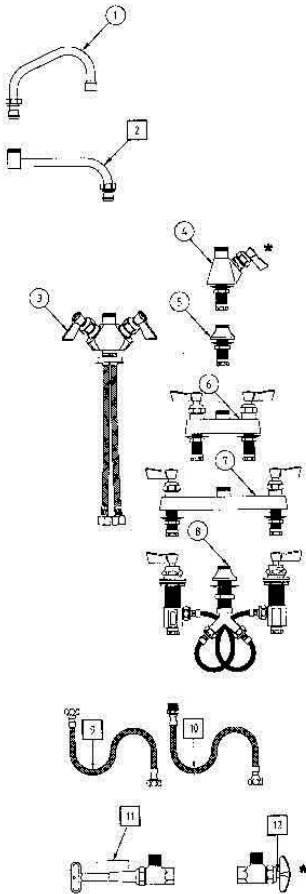

## Deck Mount Faucets - 1/2" - Components and Options

[Return to Deck Mount Faucets - 1/2" - Components and Options](#)

- |           |           |   |
|-----------|-----------|---|
| <b>1</b>  | 3960      | 6" SWING SPOUT  |
|           | 3961      | 8" SWING SPOUT  |
|           | 3962      | 10" SWING SPOUT   |
|           | 3963      | 12" SWING SPOUT   |
|           | 3964      | 14" SWING SPOUT   |
|           | 3967      | 16" SWING SPOUT   |
|           | 2002      | SNAP RING FOR SPOUTS  |
|           | 1600-5000 | O-RING FOR SPOUTS   |
| <b>2</b>  | 3000-0003 | 7-1/4" DJ MACHINED SUB ASSY.                                |
|           | 4000-0002 | 13" DJ MACHINED SUB ASSY.                                   |
| <b>3</b>  | 13064     | SINGLE DECK, DUAL CONTROL VALVE WITH SWIVEL OUTLET          |
|           | 3000-0000 | HOT STEM RH 1/2" SWIVEL REPAIR KIT                          |
|           | 3000-0001 | COLD STEM LH 1/2" SWIVEL REPAIR KIT                         |
| <b>4</b>  | 12815     | SINGLE DECK CONTROL VALVE WITH SWIVEL OUTLET                |
|           | 3000-0001 | STEM LH 1/2" SWIVEL REPAIR KIT                              |
| <b>5</b>  | 3800      | SINGLE DECK BASE WITH SWIVEL OUTLET                         |
| <b>6</b>  | 3500      | 4" CC DECK CONTROL VALVE WITH SWIVEL OUTLET                 |
|           | 3000-0000 | HOT STEM RH 1/2" SWIVEL REPAIR KIT                          |
|           | 3000-0001 | COLD STEM LH 1/2" SWIVEL REPAIR KIT                         |
| <b>7</b>  | 3300      | 8" DECK CONTROL VALVE WITH SWIVEL OUTLET                    |
|           | 3000-0000 | HOT STEM RH 1/2" SWIVEL REPAIR KIT                          |
|           | 3000-0001 | HOT STEM LH 1/2" SWIVEL REPAIR KIT                          |
| <b>8</b>  | 2232      | WIDESPREAD DECK CONTROL VALVE WITH SWIVEL OUTLET            |
|           | 3000-0000 | HOT STEM RH 1/2" SWIVEL REPAIR KIT                          |
|           | 3000-0001 | COLD STEM LH 1/2" SWIVEL REPAIR KIT                         |
| <b>9</b>  | 10014     | SS SUPPLY LINE 1/2" FEMALE X 1/2" FEMALE X 24" LONG         |
|           | 10022     | SS SUPPLY LINE 1/2" FEMALE X 1/2" FEMALE X 36" LONG         |
| <b>10</b> | 10049     | SS SUPPLY LINE 1/2" MALE X 1/2" FEMALE X 24" LONG           |
|           | 10006     | SS SUPPLY LINE 1/2" FEMALE X 1/2" MALE X 36" LONG           |
| <b>11</b> | 1792      | ANGLE STOP WITH KEY STOP, POLISHED CHROME 1/2"M x 1/2"F     |
| <b>12</b> | 1790-1    | ANGLE STOP WITH CROSS HANDLE, POLISHED CHROME 1/2"M X 1/2"F |