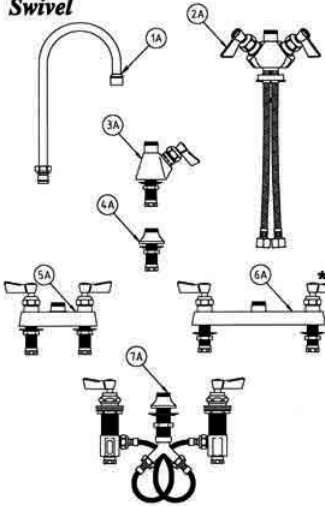

## Deck Mount Gooseneck Faucets - 1/2" - Components and Options

Return to Deck Mount Gooseneck Faucets - 1/2" - Components and Options

### Swivel

- 1A** 3968 6" SWIVEL GOOSENECK SPOUT
- 3965 12" SWIVEL GOOSENECK SPOUT

---

- 1B** 3966 12" RIGID GOOSENECK SPOUT
- 3969 6" RIGID GOOSENECK SPOUT

---

- 2A** 13064 SINGLE DECK, DUAL CONTROL VALVE WITH SWIVEL OUTLET

---

- 3B** 12890 SINGLE DECK CONTROL VALVE RIGID, INLET 1/2" M X 2" LONG
- 3000-0001 STEM LH 1/2" SWIVEL REPAIR KIT

---

- 4A** 3800 SINGLE DECK BASE WITH SWIVEL OUTLET

---

- 4B** 2903 SINGLE DECK BASE WITH 3/8" FEMALE OUTLET

---

- 8** 10014 SS SUPPLY LINE 1/2" FEMALE X 1/2" FEMALE X 24" LONG