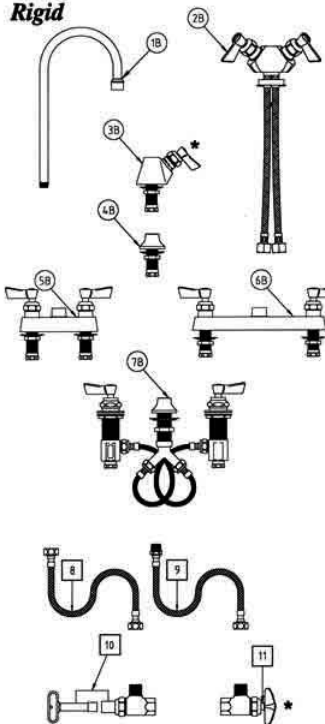

---

- 6A** 3300 8" DECK CONTROL VALVE WITH SWIVEL OUTLET

---

- 6B** 2300 8" CC DECK CONTROL VALVE WITH 3/8" FEMALE OUTLET
- 3000-0000 HOT STEM RH 1/2" SWIVEL REPAIR KIT
- 3000-0001 COLD STEM LH 1/2" SWIVEL REPAIR KIT

---

- 7A** 2232 WIDESPREAD DECK CONTROL VALVE WITH SWIVEL OUTLET

---

- 7B** 2259 WIDESPREAD DECK CONTROL VALVE WITH 3/8" FEMALE OUTLET
- 3000-0000 HOT STEM RH 1/2" SWIVEL REPAIR KIT
- 3000-0001 COLD STEM LH 1/2" SWIVEL REPAIR KIT

---

- 8** 10014 SS SUPPLY LINE 1/2" FEMALE X 1/2" FEMALE X 24" LONG

### Rigid

10022	SS SUPPLY LINE 1/2" FEMALE X 1/2" FEMALE X 36" LONG
<b>9</b> 10049	SS SUPPLY LINE 1/2" MALE X 1/2" FEMALE X 24" LONG
10006	SS SUPPLY LINE 1/2" FEMALE X 1/2" MALE X 36" LONG
<b>10</b> 1792	ANGLE STOP WITH KEY STOP, POLISHED CHROME 1/2"M x 1/2"F
<b>11</b> 1790-1	ANGLE STOP WITH CROSS HANDLE 1/2"M X 1/2"F * Optional handles available Vandal Resistant Kit available