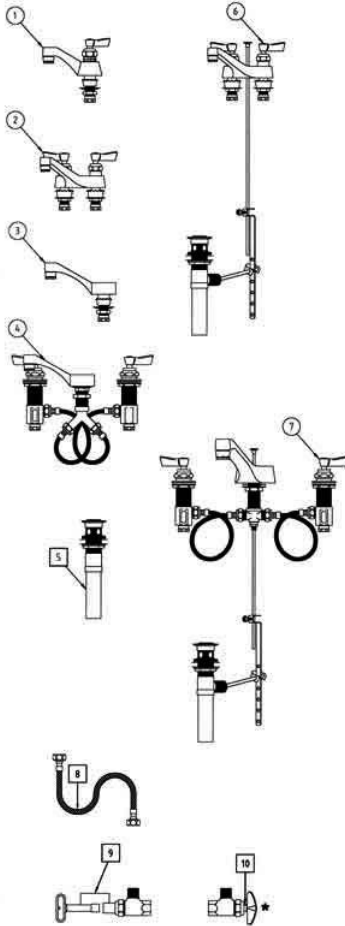

FISHER

FISHER MANUFACTURING COMPANY

VOICE: 800-421-6162 • FAX: 800-832-8238

Lavatory Faucets - 1/2" - Components and Options

[Return to Lavatory Faucets - 1/2" - Components and Options](#)

- | | | |
|-----------|-----------|---|
| 1 | 1731 | BASIN FAUCET WITH
RIGHT HAND STEM AND
HOT WATER INDEX
BUTTON |
| | 3000-0000 | STEM RH 1/2" SWIVEL
REPAIR KIT |
| | 1731-1 | BASIN FAUCET WITH LEFT
HAND STEM AND COLD
WATER INDEX BUTTON |
| | 3000-0001 | STEM LH 1/2" SWIVEL
REPAIR KIT |
| <hr/> | | |
| 2 | 1744 | 4" CC DECK FAUCET |
| | 3000-0000 | HOT STEM RH 1/2" SWIVEL
REPAIR KIT |
| | 3000-0001 | COLD STEM LH 1/2"
SWIVEL REPAIR KIT |
| | 12793 | FINISHING PLUG |
| <hr/> | | |
| 3 | 1771-0003 | SINGLE DECK BASE WITH
LAV SPOUT |
| <hr/> | | |
| 4 | 1773-1 | WIDESPREAD DECK
FAUCET WITH LAV SPOUT |
| | 3000-0000 | HOT STEM RH 1/2" SWIVEL
REPAIR KIT |
| | 3000-0001 | COLD STEM LH 1/2"
SWIVEL REPAIR KIT |
| <hr/> | | |
| 5 | 1780 | GRID DRAIN WITH
TAILPIECE |
| <hr/> | | |
| 6 | 1741 | 4" CC DECK FAUCET WITH
POPUP |
| | 3000-0000 | HOT STEM RH 1/2" SWIVEL
REPAIR KIT |
| | 3000-0001 | COLD STEM LH 1/2"
SWIVEL REPAIR KIT |
| <hr/> | | |
| 7 | 1772-1 | WIDESPREAD DECK
FAUCET WITH LAV SPOUT
AND POPUP |
| | 3000-0000 | HOT STEM RH 1/2" SWIVEL
REPAIR KIT |
| | 3000-0001 | COLD STEM LH 1/2"
SWIVEL REPAIR KIT |
| <hr/> | | |
| 8 | 10014 | SS SUPPLY LINE 1/2"
FEMALE X 1/2" FEMALE X
24" LONG |
| | 10022 | SS SUPPLY LINE 1/2"
FEMALE X 1/2" FEMALE X
36" LONG |
| <hr/> | | |
| 9 | 1792 | ANGLE STOP WITH KEY
STOP, POLISHED CHROME
1/2"M x 1/2"F |
| <hr/> | | |
| 10 | 1790-1 | ANGLE STOP WITH CROSS
HANDLE, POLISHED
CHROME 1/2"M X 1/2"F |
| | | * Optional handles available
Vandal Resistant Kit available |