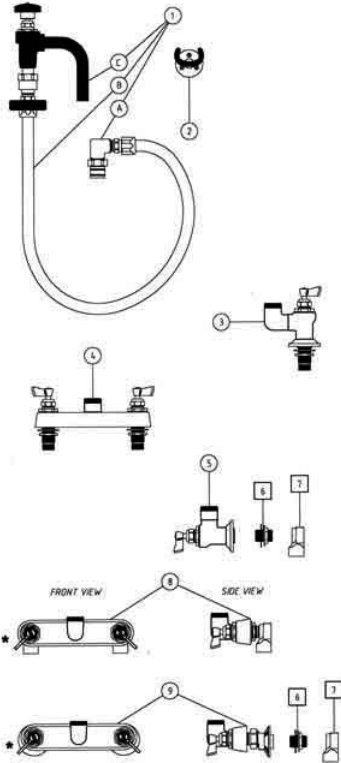

FISHER

FISHER MANUFACTURING COMPANY

VOICE: 800-421-6162 • FAX: 800-832-8238

Pot Filler Faucets, Hose & Swivel - 3/4" - Components and Options

Return to Pot Filler Faucets, Hose & Swivel - 3/4" - Components and Options

- | | | |
|-----------|-----------|---|
| 1 | 5011-6 | 3/4" POT FILLER WITH 72" HOSE AND SHUT OFF |
| 1A | 10472 | SWIVEL HOSE ADAPTER WITH 3/4" FEMALE OUTLET |
| 1B | 5008-0002 | 3/4" POT FILLER HOSE ASSEMBLY 72" |
| 1C | 10502 | 3/4" HOSE SWIVEL GOOSENECK WITH SHUT OFF |
| 2 | 2907 | WALL HOOK |
| 3 | 5000 | 3/4" SINGLE DECK CONTROL VALVE WITH SWIVEL OUTLET |
| | 5000-0010 | STEM RH 3/4" SWIVEL REPAIR KIT |
| 4 | 5300-CV | 8" DECK CONTROL VALVE, INLET 3/4" M X 2" LONG |
| | 5000-0012 | HOT STEM RH 3/4" CHECK REPAIR KIT |
| | 5000-0013 | COLD STEM LH 3/4" CHECK REPAIR KIT |
| 5 | 5700 | 3/4" SINGLE WALL CONTROL VALVE WITH SWIVEL OUTLET |
| | 5000-0010 | STEM RH 3/4" SWIVEL REPAIR KIT |
| 6 | 10219 | 3/4" X 1-1/4" NIPPLE WITH LOCKNUT AND WASHER |
| 7 | 5000-2103 | 3/4" ELBOW |
| 8 | 5400-CV | 8" BACKSPLASH CONTROL VALVE, INLETS 3/4" F ELBOWS |
| | 5000-0013 | HOT STEM LH 3/4" CHECK REPAIR KIT |
| | 5000-0012 | COLD STEM RH 3/4" CHECK REPAIR KIT |
| 9 | 5200-CV | 8" ADJ WALL CONTROL VALVE, INLETS 3/4" F ECCENTRICS |
| | 5000-0013 | HOT STEM LH 3/4" CHECK REPAIR KIT |
| | 5000-0012 | COLD STEM RH 3/4" CHECK REPAIR KIT |