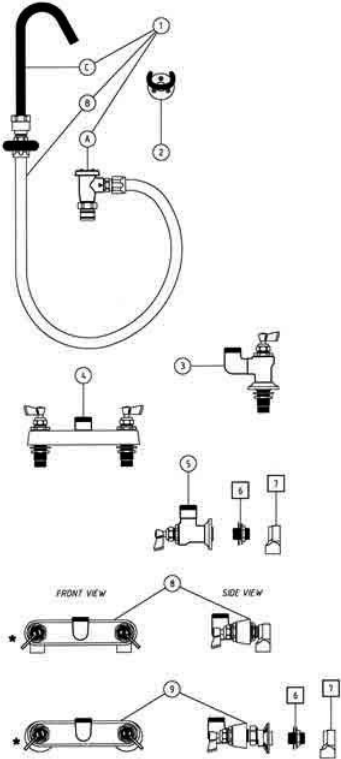

## Pot Filler Faucets, Hose & VB - 3/4" - Components and Options

Return to Pot Filler Faucets, Hose & VB - 3/4" - Components and Options

- 1** 5008 3/4" POT FILLER WITH 72" HOSE AND VACUUM BREAKER

---

- 1A** 10480 SWIVEL HOSE ADAPTER WITH 3/4" FEMALE OUTLET AND VACUUM BREAKER

---

- 1B** 5008-0002 3/4" POT FILLER HOSE ASSEMBLY 72"

---

- 1C** 10499 3/4" GOOSENECK SPOUT 12" SWIVEL

---

- 2** 2907 WALL HOOK

---

- 3** 5000 3/4" SINGLE DECK CONTROL VALVE WITH SWIVEL OUTLET  
5000-0010 STEM RH 3/4" SWIVEL REPAIR KIT

---

- 6** 10219 3/4" X 1-1/4" NIPPLE WITH LOCKNUT AND WASHER

---

- 7** 5000-2103 3/4" ELBOW

---

- 8** 5400 8" BACKSPLASH CONTROL VALVE, INLETS 3/4" F ELBOWS  
5000-0011 HOT STEM LH 3/4" SWIVEL REPAIR KIT  
5000-0010 COLD STEM RH 3/4" SWIVEL REPAIR KIT

---

- 9** 5200 8" ADJ WALL CONTROL VALVE, INLETS 3/4" F ECCENTRICS  
5000-0011 HOT STEM LH 3/4" SWIVEL REPAIR KIT  
5000-0010 COLD STEM RH 3/4" SWIVEL REPAIR KIT

\* Optional handles available  
Vandal Resistant Kit available