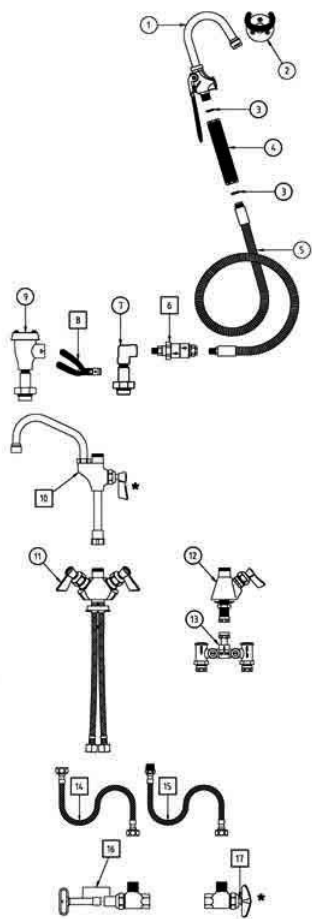

FISHER MANUFACTURING COMPANY
 VOICE: 800-421-6162 • FAX: 800-832-8238

Pot Filler - Deck Mount - Components and Options

[Return to Pot Filler - Deck Mount - Components and Options](#)

- | | | |
|-----------|-----------|--|
| 1 | 11061 | POT FILLER VALVE |
| | 11355 | REPAIR KIT FOR SPRAY VALVE |
| 2 | 2907 | WALL HOOK |
| 3 | 2922-5000 | HANDLE GASKET |
| 4 | 2913 | INSULATED HANDLE |
| 5 | 2915-FG | FOOD GRADE HOSE 60" LONG |
| | 12289 | FOOD GRADE HOSE 12" LONG |
| | 12297 | FOOD GRADE HOSE 15" LONG |
| | 12300 | FOOD GRADE HOSE 18" LONG |
| | 12319 | FOOD GRADE HOSE 21" LONG |
| | 12327 | FOOD GRADE HOSE 24" LONG |
| | 12335 | FOOD GRADE HOSE 27" LONG |
| | 12343 | FOOD GRADE HOSE 30" LONG |
| | 2914-FG | FOOD GRADE HOSE 36" LONG |
| | 12351 | FOOD GRADE HOSE 42" LONG |
| | 12378 | FOOD GRADE HOSE 48" LONG |
| | 12386 | FOOD GRADE HOSE 54" LONG |
| | 12394 | FOOD GRADE HOSE 72" LONG |
| | 12408 | FOOD GRADE HOSE 84" LONG |
| | 12416 | FOOD GRADE HOSE 96" LONG |
| | 12424 | FOOD GRADE HOSE 108" LONG |
| | 12432 | FOOD GRADE HOSE 120" LONG |
| | 12440 | FOOD GRADE HOSE 132" LONG |
| | 12459 | FOOD GRADE HOSE 144" LONG |
| 6 | 2542 | BACKFLOW PREVENTER |
| 7 | 2931 | SWIVEL HOSE ADAPTER WITH 1/4" FEMALE OUTLET |
| 8 | 2943 | PIPE HOOK |
| 9 | 2932 | SWIVEL HOSE ADAPTER WITH 1/4" FEMALE OUTLET AND VACUUM BREAKER |
| 10 | 2771 | ADD-ON FAUCET WITH 6" SWING SPOUT AND SWIVEL OUTLET |
| | 2798 | ADD-ON FAUCET WITH 8" SWING SPOUT AND SWIVEL OUTLET |
| | 2801 | ADD-ON FAUCET WITH 10" SWING SPOUT AND SWIVEL OUTLET |