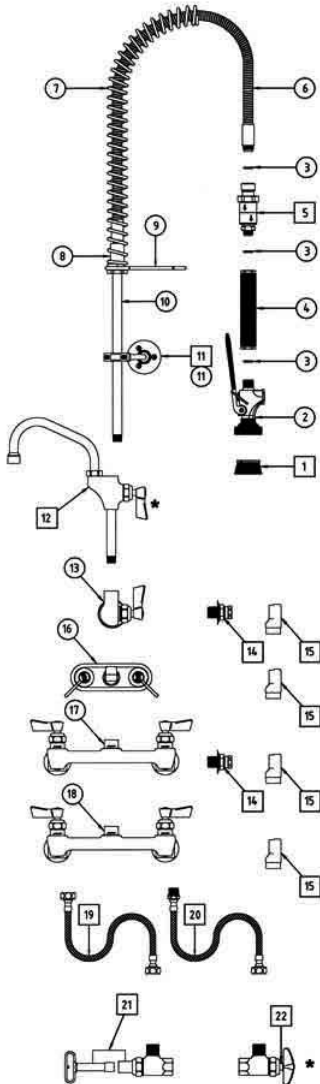

FISHER

FISHER MANUFACTURING COMPANY

VOICE: 800-421-6162 • FAX: 800-832-8238

Pre-Rinse, Spring Style - Wall Mount - Components and Options

Return to Pre-Rinse, Spring Style - Wall Mount - Components and Options

1	2949-9001	BRUSH FOR SPRAY VALVES
2	2949	ULTRA SPRAY VALVE
	11355	REPAIR KIT FOR SPRAY VALVE
3	2922-5000	HANDLE GASKET
4	2913	INSULATED HANDLE
5	2932-0002	BACKFLOW PREVENTER
6	2914	PRE RINSE HOSE 36" LONG
	12114	PRE RINSE HOSE 12" LONG
	2916-151/2	PRE-RINSE HOSE 15" LONG
	12122	PRE RINSE HOSE 18" LONG
	12130	PRE RINSE HOSE 21" LONG
	2916-251/2	PRE-RINSE HOSE 25-1/2" LONG
	12149	PRE RINSE HOSE 27" LONG
	12157	PRE RINSE HOSE 30" LONG
	12165	PRE RINSE HOSE 42" LONG
	12173	PRE RINSE HOSE 48" LONG
	12181	PRE RINSE HOSE 54" LONG
	2915	PRE RINSE HOSE 60" LONG
	12203	PRE RINSE HOSE 72" LONG
	12211	PRE RINSE HOSE 84" LONG
	12238	PRE RINSE HOSE 96" LONG
	12246	PRE RINSE HOSE 108" LONG
	12254	PRE RINSE HOSE 120" LONG
	12262	PRE RINSE HOSE 132" LONG
	12270	PRE RINSE HOSE 144" LONG
7	2924-6000	GOOSENECK SPRING FOR PRE-RINSE
8	2926-3300	PIPE TO HOSE ADAPTER FOR PRE-RINSE WITH 1/4" FEMALE OUTLET
9	2925-6300	HOSE HOOK FOR PRE-RINSE
10	2901-8300	RISER, 2", 3/8" NPT ON BOTH ENDS
	2901-8301	RISER, 4-1/2", 3/8" NPT ON BOTH ENDS
	1001-4307	RISER, 8", 3/8" NPT ON BOTH ENDS
	3336	RISER, 10", 3/8" NPT ON BOTH ENDS
	2927-4302	RISER, 12", 3/8" NPT ON BOTH ENDS
	2927-4303	RISER, 16", 3/8" NPT ON BOTH ENDS
	2927-4300	RISER, 21", 3/8" NPT ON BOTH ENDS
	2113-4301	RISER, 25", 3/8" NPT ON BOTH ENDS
	2927-4301	RISER, 31", 3/8" NPT ON BOTH ENDS
11	2902-12	WALL BRACKET WITH 12" ROD