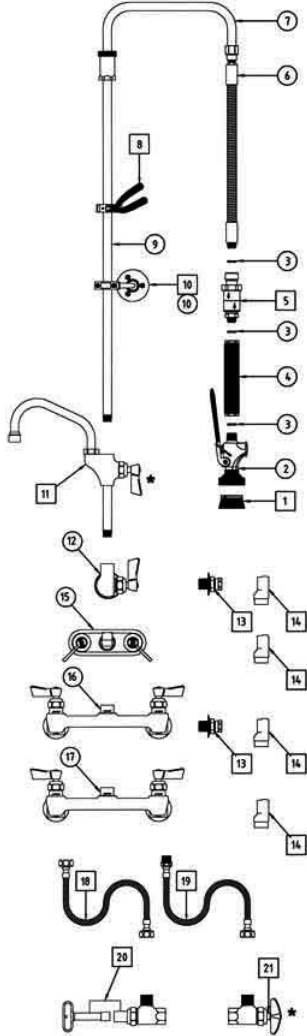

FISHER

FISHER MANUFACTURING COMPANY

VOICE: 800-421-6162 • FAX: 800-832-8238

Pre-Rinse, Swivel Style - Wall Mount - Components and Options

Return to Pre-Rinse, Swivel Style - Wall Mount - Components and Options

1	2949-9001	BRUSH FOR SPRAY VALVES
2	2949	ULTRA SPRAY VALVE
	11355	REPAIR KIT FOR SPRAY VALVE
3	2922-5000	HANDLE GASKET
4	2913	INSULATED HANDLE
5	2932-0002	BACKFLOW PREVENTER
6	2916-151/2	PRE-RINSE HOSE 15" LONG
	12114	PRE RINSE HOSE 12" LONG
	12122	PRE RINSE HOSE 18" LONG
	12130	PRE RINSE HOSE 21" LONG
	2916-251/2	PRE-RINSE HOSE 25-1/2" LONG
	12149	PRE RINSE HOSE 27" LONG
	12157	PRE RINSE HOSE 30" LONG
	2914	PRE RINSE HOSE 36" LONG
	12165	PRE RINSE HOSE 42" LONG
	12173	PRE RINSE HOSE 48" LONG
	12181	PRE RINSE HOSE 54" LONG
	2915	PRE RINSE HOSE 60" LONG
	12203	PRE RINSE HOSE 72" LONG
	12211	PRE RINSE HOSE 84" LONG
	12238	PRE RINSE HOSE 96" LONG
	12246	PRE RINSE HOSE 108" LONG
	12254	PRE RINSE HOSE 120" LONG
	12262	PRE RINSE HOSE 132" LONG
	12270	PRE RINSE HOSE 144" LONG
7	2011-0000	GOOSENECK SWIVEL SUB-ASSEMBLY
8	2943	PIPE HOOK
9	2927-4301	RISER, 31", 3/8" NPT ON BOTH ENDS
	2901-8300	RISER, 2", 3/8" NPT ON BOTH ENDS
	2901-8301	RISER, 4-1/2", 3/8" NPT ON BOTH ENDS
	1001-4307	RISER, 8", 3/8" NPT ON BOTH ENDS
	3336	RISER, 10", 3/8" NPT ON BOTH ENDS
	2927-4302	RISER, 12", 3/8" NPT ON BOTH ENDS
	2927-4303	RISER, 16", 3/8" NPT ON BOTH ENDS
	2927-4300	RISER, 21", 3/8" NPT ON BOTH ENDS
	2113-4301	RISER, 25", 3/8" NPT ON BOTH ENDS
10	2902-12	WALL BRACKET WITH 12" ROD
10	2902-12	WALL BRACKET WITH 12" ROD
11	2901	ADD-ON FAUCET WITH 6"