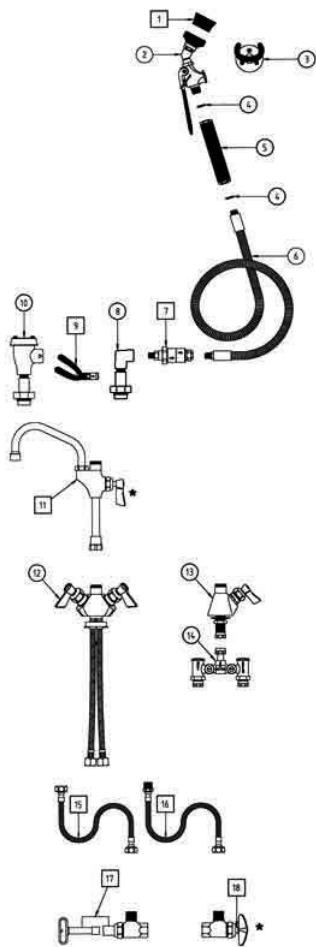

Utility Spray - Deck Mount - Components and Options

[Return to Utility Spray - Deck Mount - Components and Options](#)

1	2949-9001	BRUSH FOR SPRAY VALVES
2	2920	UTILITY SPRAY VALVE
	11355	REPAIR KIT FOR SPRAY VALVE
3	2907	WALL HOOK
4	2922-5000	HANDLE GASKET
5	2913	INSULATED HANDLE
6	2915	PRE RINSE HOSE 60" LONG
	12114	PRE RINSE HOSE 12" LONG
	2916-151/2	PRE-RINSE HOSE 15" LONG
	12122	PRE RINSE HOSE 18" LONG
	12130	PRE RINSE HOSE 21" LONG
	2916-251/2	PRE-RINSE HOSE 25-1/2" LONG
	12149	PRE RINSE HOSE 27" LONG
	12157	PRE RINSE HOSE 30" LONG
	2914	PRE RINSE HOSE 36" LONG
	12165	PRE RINSE HOSE 42" LONG
	12173	PRE RINSE HOSE 48" LONG
	12181	PRE RINSE HOSE 54" LONG
	12203	PRE RINSE HOSE 72" LONG
	12211	PRE RINSE HOSE 84" LONG
	12238	PRE RINSE HOSE 96" LONG
	12246	PRE RINSE HOSE 108" LONG
	12254	PRE RINSE HOSE 120" LONG
	12262	PRE RINSE HOSE 132" LONG
	12270	PRE RINSE HOSE 144" LONG
7	2542	BACKFLOW PREVENTER
8	2931	SWIVEL HOSE ADAPTER WITH 1/4" FEMALE OUTLET
9	2943	PIPE HOOK
10	2932	SWIVEL HOSE ADAPTER WITH 1/4" FEMALE OUTLET AND VACUUM BREAKER
11	2771	ADD-ON FAUCET WITH 6" SWING SPOUT AND SWIVEL OUTLET
	2798	ADD-ON FAUCET WITH 8" SWING SPOUT AND SWIVEL OUTLET
	2801	ADD-ON FAUCET WITH 10" SWING SPOUT AND SWIVEL OUTLET
	2828	ADD-ON FAUCET WITH 12" SWING SPOUT AND SWIVEL OUTLET
	2836	ADD-ON FAUCET WITH 14" SWING SPOUT AND SWIVEL OUTLET
	2844	ADD-ON FAUCET WITH 16" SWING SPOUT AND SWIVEL OUTLET