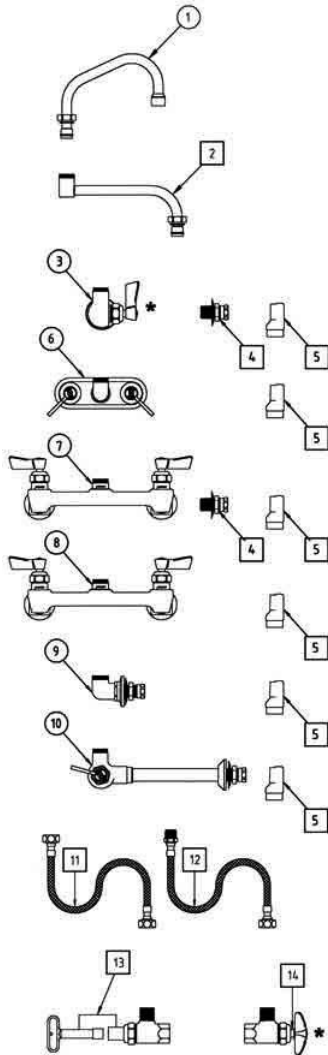

## Wall Mount Faucets - 1/2" - Components and Options

[Return to Wall Mount Faucets - 1/2" - Components and Options](#)

- |           |           |  |
|-----------|-----------|--|
| <b>1</b>  | 3960      | 6" SWING SPOUT   |
|           | 3961      | 8" SWING SPOUT   |
|           | 3962      | 10" SWING SPOUT  |
|           | 3963      | 12" SWING SPOUT  |
|           | 3964      | 14" SWING SPOUT  |
|           | 3967      | 16" SWING SPOUT  |
|           | 2002      | SNAP RING FOR SPOUTS   |
|           | 1600-5000 | O-RING FOR SPOUTS  |
| <b>2</b>  | 3000-0003 | 7-1/4" DJ MACHINED SUB ASSY.                                     |
|           | 4000-0002 | 13" DJ MACHINED SUB ASSY.  |
| <b>3</b>  | 3700      | SINGLE WALL CONTROL VALVE WITH SWIVEL OUTLET                     |
|           | 3000-0000 | STEM RH 1/2" SWIVEL REPAIR KIT                                   |
| <b>4</b>  | 2200-0000 | 1/2" X 1-1/4" NIPPLE WITH LOCKNUT, WASHER AND SLIP JOINT KIT     |
| <b>5</b>  | 2400-2103 | 1/2" ELBOW   |
| <b>6</b>  | 3600      | 4" CC BACKSPLASH CONTROL VALVE WITH SWIVEL OUTLET                |
|           | 3000-0001 | HOT STEM LH 1/2" SWIVEL REPAIR KIT                               |
|           | 3000-0000 | COLD STEM RH 1/2" SWIVEL REPAIR KIT                              |
| <b>7</b>  | 3200      | 8" ADJ WALL CONTROL VALVE WITH SWIVEL OUTLET                     |
|           | 3000-0000 | HOT STEM RH 1/2" SWIVEL REPAIR KIT                               |
|           | 3000-0001 | COLD STEM LH 1/2" SWIVEL REPAIR KIT                              |
| <b>8</b>  | 13153     | 8"CC BACKSPLASH CONTROL VALVE WITH SWIVEL OUTLET                 |
|           | 3000-0000 | HOT STEM RH 1/2" SWIVEL REPAIR KIT                               |
|           | 3000-0001 | COLD STEM LH 1/2" SWIVEL REPAIR KIT                              |
| <b>9</b>  | 3900      | SINGLE BACKSPLASH BASE WITH SWIVEL OUTLET AND 1/2" MALE INLET    |
| <b>10</b> | 4750-0000 | CHINESE RANGE CONTROL VALVE WITH SWIVEL OUTLET AND 8-1/4" NIPPLE |
|           | 3000-0000 | STEM RH 1/2" SWIVEL REPAIR KIT                                   |
| <b>11</b> | 10014     | SS SUPPLY LINE 1/2" FEMALE X 1/2" FEMALE X 24" LONG              |
|           | 10022     | SS SUPPLY LINE 1/2" FEMALE X 1/2" FEMALE X 36" LONG              |
| <b>12</b> | 10049     | SS SUPPLY LINE 1/2" MALE X 1/2" FEMALE X 24" LONG                |
|           | 10006     | SS SUPPLY LINE 1/2"  |