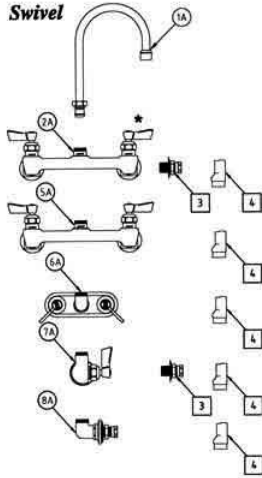

## Wall Mount Gooseneck Faucets - 1/2" - Components and Options

Return to Wall Mount Gooseneck Faucets - 1/2" - Components and Options

**Swivel**

**Rigid**

- |           |           |   |
|-----------|-----------|---|
| <b>1A</b> | 3965      | 12" SWIVEL GOOSENECK SPOUT                                    |
|           | 3968      | 6" SWIVEL GOOSENECK SPOUT                                     |
| <b>1B</b> | 3966      | 12" RIGID GOOSENECK SPOUT                                     |
|           | 3969      | 6" RIGID GOOSENECK SPOUT                                      |
| <b>2A</b> | 3200      | 8" ADJ WALL CONTROL VALVE WITH SWIVEL OUTLET                  |
| <b>2B</b> | 2200      | 8" ADJ WALL CONTROL VALVE WITH 3/8" FEMALE OUTLET             |
|           | 3000-0000 | HOT STEM RH 1/2" SWIVEL REPAIR KIT                            |
|           | 3000-0001 | COLD STEM LH 1/2" SWIVEL REPAIR KIT                           |
| <b>3</b>  | 2200-0000 | 1/2" X 1-1/4" NIPPLE WITH LOCKNUT, WASHER AND SLIP JOINT KIT  |
| <b>4</b>  | 2400-2103 | 1/2" ELBOW  |
| <b>5A</b> | 13153     | 8" CC BACKSPLASH CONTROL VALVE WITH SWIVEL OUTLET             |
| <b>5B</b> | 13188     | 8" CC BACKSPLASH CONTROL VALVE WITH 3/8" FEMALE OUTLET        |
|           | 3000-0000 | HOT STEM RH 1/2" SWIVEL REPAIR KIT                            |
|           | 3000-0001 | COLD STEM LH 1/2" SWIVEL REPAIR KIT                           |
| <b>6A</b> | 3600      | 4" CC BACKSPLASH CONTROL VALVE WITH SWIVEL OUTLET             |
| <b>6B</b> | 2600      | 4" CC BACKSPLASH CONTROL VALVE WITH 3/8" FEMALE OUTLET        |
|           | 3000-0001 | HOT STEM LH 1/2" SWIVEL REPAIR KIT                            |
|           | 3000-0000 | COLD STEM RH 1/2" SWIVEL REPAIR KIT                           |
| <b>7A</b> | 3700      | SINGLE WALL CONTROL VALVE WITH SWIVEL OUTLET                  |
| <b>7B</b> | 2700      | SINGLE WALL CONTROL VALVE RIGID, INLETS 1/2" F                |
|           | 3000-0000 | STEM RH 1/2" SWIVEL REPAIR KIT                                |
| <b>8A</b> | 3900      | SINGLE BACKSPLASH BASE WITH SWIVEL OUTLET AND 1/2" MALE INLET |
| <b>8B</b> | 3900-0002 | SINGLE WALL BASE WITH 3/8" FEMALE OUTLET AND 1/2" MALE INLET  |
| <b>9</b>  | 12882     | SINGLE WALL FAUCET 1/2" F                                     |
|           | 3000-0000 | STEM RH 1/2" SWIVEL REPAIR KIT                                |