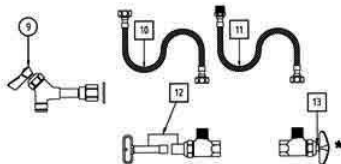

## Wall Mount Gooseneck Faucets - 1/2" - Components and Options

Return to Wall Mount Gooseneck Faucets - 1/2" - Components and Options

**Swivel**

**Rigid**

- |           |           |   |
|-----------|-----------|---|
| <b>1A</b> | 3965      | 12" SWIVEL GOOSENECK SPOUT                                    |
|           | 3968      | 6" SWIVEL GOOSENECK SPOUT                                     |
| <b>1B</b> | 3966      | 12" RIGID GOOSENECK SPOUT                                     |
|           | 3969      | 6" RIGID GOOSENECK SPOUT                                      |
| <b>2A</b> | 3200      | 8" ADJ WALL CONTROL VALVE WITH SWIVEL OUTLET                  |
| <b>2B</b> | 2200      | 8" ADJ WALL CONTROL VALVE WITH 3/8" FEMALE OUTLET             |
|           | 3000-0000 | HOT STEM RH 1/2" SWIVEL REPAIR KIT                            |
|           | 3000-0001 | COLD STEM LH 1/2" SWIVEL REPAIR KIT                           |
| <b>3</b>  | 2200-0000 | 1/2" X 1-1/4" NIPPLE WITH LOCKNUT, WASHER AND SLIP JOINT KIT  |
| <b>4</b>  | 2400-2103 | 1/2" ELBOW  |
| <b>5A</b> | 13153     | 8" CC BACKSPLASH CONTROL VALVE WITH SWIVEL OUTLET             |
| <b>5B</b> | 13188     | 8" CC BACKSPLASH CONTROL VALVE WITH 3/8" FEMALE OUTLET        |
|           | 3000-0000 | HOT STEM RH 1/2" SWIVEL REPAIR KIT                            |
|           | 3000-0001 | COLD STEM LH 1/2" SWIVEL REPAIR KIT                           |
| <b>6A</b> | 3600      | 4" CC BACKSPLASH CONTROL VALVE WITH SWIVEL OUTLET             |
| <b>6B</b> | 2600      | 4" CC BACKSPLASH CONTROL VALVE WITH 3/8" FEMALE OUTLET        |
|           | 3000-0001 | HOT STEM LH 1/2" SWIVEL REPAIR KIT                            |
|           | 3000-0000 | COLD STEM RH 1/2" SWIVEL REPAIR KIT                           |
| <b>7A</b> | 3700      | SINGLE WALL CONTROL VALVE WITH SWIVEL OUTLET                  |
| <b>7B</b> | 2700      | SINGLE WALL CONTROL VALVE RIGID, INLETS 1/2" F                |
|           | 3000-0000 | STEM RH 1/2" SWIVEL REPAIR KIT                                |
| <b>8A</b> | 3900      | SINGLE BACKSPLASH BASE WITH SWIVEL OUTLET AND 1/2" MALE INLET |
| <b>8B</b> | 3900-0002 | SINGLE WALL BASE WITH 3/8" FEMALE OUTLET AND 1/2" MALE INLET  |
| <b>9</b>  | 12882     | SINGLE WALL FAUCET 1/2" F                                     |
|           | 3000-0000 | STEM RH 1/2" SWIVEL REPAIR KIT                                |