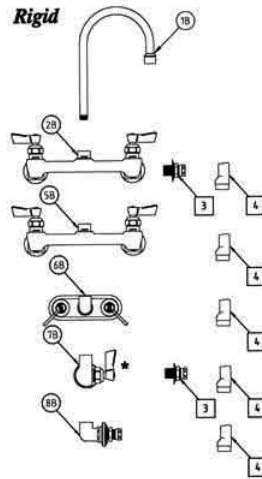

## Wall Mount Gooseneck Faucets - 1/2" - Components and Options

Return to Wall Mount Gooseneck Faucets - 1/2" - Components and Options

**Swivel**

**Rigid**

- |           |           |   |
|-----------|-----------|---|
| <b>1A</b> | 3965      | 12" SWIVEL GOOSENECK SPOUT                                    |
|           | 3968      | 6" SWIVEL GOOSENECK SPOUT                                     |
| <b>1B</b> | 3966      | 12" RIGID GOOSENECK SPOUT                                     |
|           | 3969      | 6" RIGID GOOSENECK SPOUT                                      |
| <b>2A</b> | 3200      | 8" ADJ WALL CONTROL VALVE WITH SWIVEL OUTLET                  |
| <b>2B</b> | 2200      | 8" ADJ WALL CONTROL VALVE WITH 3/8" FEMALE OUTLET             |
|           | 3000-0000 | HOT STEM RH 1/2" SWIVEL REPAIR KIT                            |
|           | 3000-0001 | COLD STEM LH 1/2" SWIVEL REPAIR KIT                           |
| <b>3</b>  | 2200-0000 | 1/2" X 1-1/4" NIPPLE WITH LOCKNUT, WASHER AND SLIP JOINT KIT  |
| <b>4</b>  | 2400-2103 | 1/2" ELBOW  |
| <b>5A</b> | 13153     | 8" CC BACKSPLASH CONTROL VALVE WITH SWIVEL OUTLET             |
| <b>5B</b> | 13188     | 8" CC BACKSPLASH CONTROL VALVE WITH 3/8" FEMALE OUTLET        |
|           | 3000-0000 | HOT STEM RH 1/2" SWIVEL REPAIR KIT                            |
|           | 3000-0001 | COLD STEM LH 1/2" SWIVEL REPAIR KIT                           |
| <b>6A</b> | 3600      | 4" CC BACKSPLASH CONTROL VALVE WITH SWIVEL OUTLET             |
| <b>6B</b> | 2600      | 4" CC BACKSPLASH CONTROL VALVE WITH 3/8" FEMALE OUTLET        |
|           | 3000-0001 | HOT STEM LH 1/2" SWIVEL REPAIR KIT                            |
|           | 3000-0000 | COLD STEM RH 1/2" SWIVEL REPAIR KIT                           |
| <b>7A</b> | 3700      | SINGLE WALL CONTROL VALVE WITH SWIVEL OUTLET                  |
| <b>7B</b> | 2700      | SINGLE WALL CONTROL VALVE RIGID, INLETS 1/2" F                |
|           | 3000-0000 | STEM RH 1/2" SWIVEL REPAIR KIT                                |
| <b>8A</b> | 3900      | SINGLE BACKSPLASH BASE WITH SWIVEL OUTLET AND 1/2" MALE INLET |
| <b>8B</b> | 3900-0002 | SINGLE WALL BASE WITH 3/8" FEMALE OUTLET AND 1/2" MALE INLET  |
| <b>9</b>  | 12882     | SINGLE WALL FAUCET 1/2" F                                     |
|           | 3000-0000 | STEM RH 1/2" SWIVEL REPAIR KIT                                |