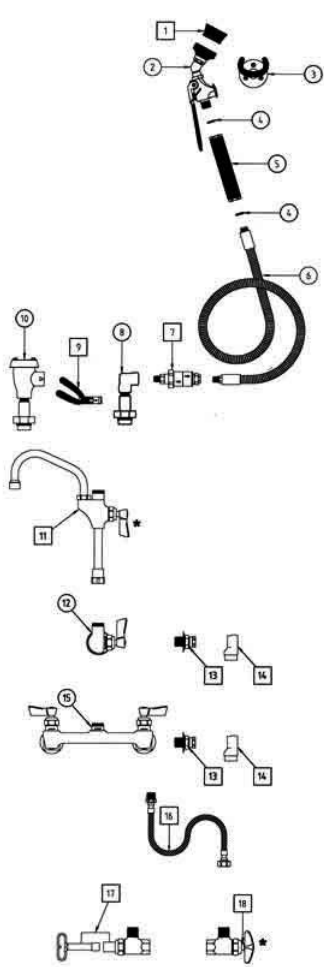

FISHER

FISHER MANUFACTURING COMPANY

VOICE: 800-421-6162 • FAX: 800-832-8238

Utility Spray - Wall Mount - Components and Options

[Return to Utility Spray - Wall Mount - Components and Options](#)

1	2949-9001	BRUSH FOR SPRAY VALVES
2	2920	UTILITY SPRAY VALVE
	11355	REPAIR KIT FOR SPRAY VALVE
3	2907	WALL HOOK
4	2922-5000	HANDLE GASKET
5	2913	INSULATED HANDLE
6	2915	PRE RINSE HOSE 60" LONG
	12114	PRE RINSE HOSE 12" LONG
	2916-151/2	PRE-RINSE HOSE 15" LONG
	12130	PRE RINSE HOSE 21" LONG
	2916-251/2	PRE-RINSE HOSE 25-1/2" LONG
	12149	PRE RINSE HOSE 27" LONG
	12157	PRE RINSE HOSE 30" LONG
	2914	PRE RINSE HOSE 36" LONG
	12165	PRE RINSE HOSE 42" LONG
	12173	PRE RINSE HOSE 48" LONG
	12181	PRE RINSE HOSE 54" LONG
	12203	PRE RINSE HOSE 72" LONG
	12211	PRE RINSE HOSE 84" LONG
	12238	PRE RINSE HOSE 96" LONG
	12246	PRE RINSE HOSE 108" LONG
	12254	PRE RINSE HOSE 120" LONG
	12262	PRE RINSE HOSE 132" LONG
	12270	PRE RINSE HOSE 144" LONG
7	2542	BACKFLOW PREVENTER
8	2931	SWIVEL HOSE ADAPTER WITH 1/4" FEMALE OUTLET
9	2943	PIPE HOOK
10	2932	SWIVEL HOSE ADAPTER WITH 1/4" FEMALE OUTLET AND VACUUM BREAKER
11	2771	ADD-ON FAUCET WITH 6" SWING SPOUT AND SWIVEL OUTLET
	2798	ADD-ON FAUCET WITH 8" SWING SPOUT AND SWIVEL OUTLET
	2801	ADD-ON FAUCET WITH 10" SWING SPOUT AND SWIVEL OUTLET
	2828	ADD-ON FAUCET WITH 12" SWING SPOUT AND SWIVEL OUTLET
	2836	ADD-ON FAUCET WITH 14" SWING SPOUT AND SWIVEL OUTLET
	2844	ADD-ON FAUCET WITH 16" SWING SPOUT AND SWIVEL OUTLET
	3000-0000	STEM RH 1/2" SWIVEL