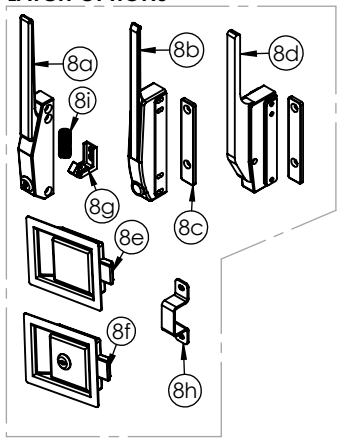

MODEL:

UHS-5/5

Parts Manual

CONTROL PANEL OPTIONS

LATCH OPTIONS

UHS-5/5
REV: 2/17/10