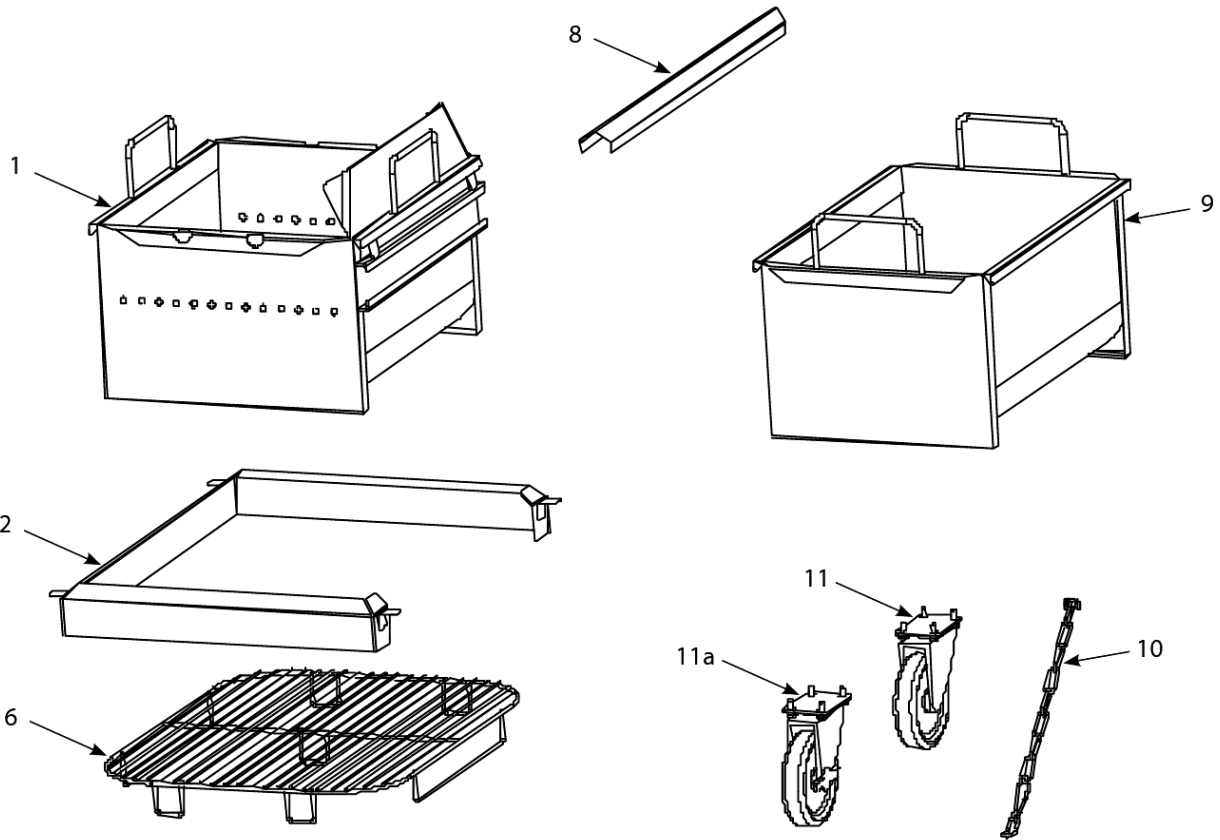

Pasta Magic Models 17/8SMS, 17/8BC, 17/8C

Accessories

Pasta Magic Models 17/8SMS, 17/8BC, 17/8C

Accessories

#	PART #	DESCRIPTION	QTY	Note
1	8231910	Basket, GSMS Bulk	1	
1a	8237384	Basket, bulk	1	
1b	8236290	Basket, wash	1	
2	8232936	Starch Diverter	1	
3	8030200	Rack, 12 Portion Cup	1	
4	8030238	Basket, 5.5 x 8.5 SS Round Pasta	1	
5	8030018	Cup, Single Pasta Portion	1	
6	8030332	Basket Support Rack	1	
7	2105068	Pan Insert	1	
8	9107540	Strip, GSMS Top Connecting	1	
9	8232938	Rinse Basket	1	
10	8260900	Kit, Chain Restraint	1	
11	8261117	Caster, 5" Swivel w/o Brake	1	
11a	8261118	Caster, 5" Swivel w/Brake	1	