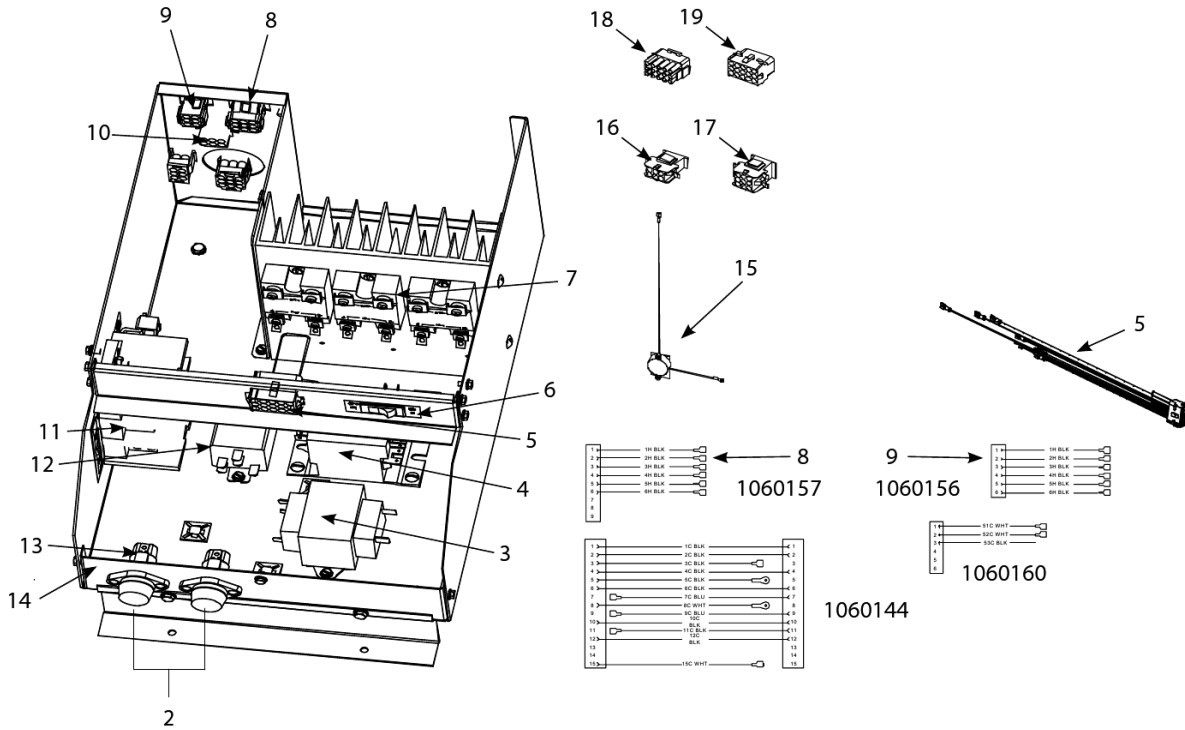

PART NOTES:

[1] - Short

17 SMS Cookpot, Rinse Tank, And Drain Components

Pasta Magic Models 17/8SMS, 17/8BC, 17/8C

17 SMS Electronics

Pasta Magic Models 17/8SMS, 17/8BC, 17/8C

17 SMS Electronics

#	PART #	DESCRIPTION	QTY	Note
1	8240856	Starch Shield	1	[1]
2	8070922	Holder, Bus Fuse	1	
3	8070680	Transformer, 208V, 50/60Hz -24V 20VA	1	
4	8101202	Contactora, 24V 40 Amp Mechanical	1	
5	1067574	Harness, 15-pin control box	1	
6	8072082	Switch, Non-Illuminated Rocker	1	
7	8073996	Relay, 75 Amp 280V SPST-NO Solid State	1	
8	1060157	Harness, 9-pin harness, Fazoli's	1	
9	1060156	Harness, 6-pin	1	
10	1067573	Harness, 6-pin	1	
11	8072464	Power Block, Delta	1	
12	8071396	Relay, 24VDC SPDT	1	
13	8072279	Fuse, 15 Amp	1	
14	1067575	Contactora box assembly	1	
15	8063660	Sound Device, High Output for M100B	1	
16	8072136	Connector, 6-Pin Female	1	
17	8072138	Connector, 9-Pin Female	1	
18	8070804	15-Pin Male	1	
19	8070875	15-Pin Female	1	
20	9005445	Front Cover, Contactora Box	1	
21	9005895	Top, Triac Contactora Box Common Electric	1	
22	9008239	Rear, Split Triac Contactora Box	1	