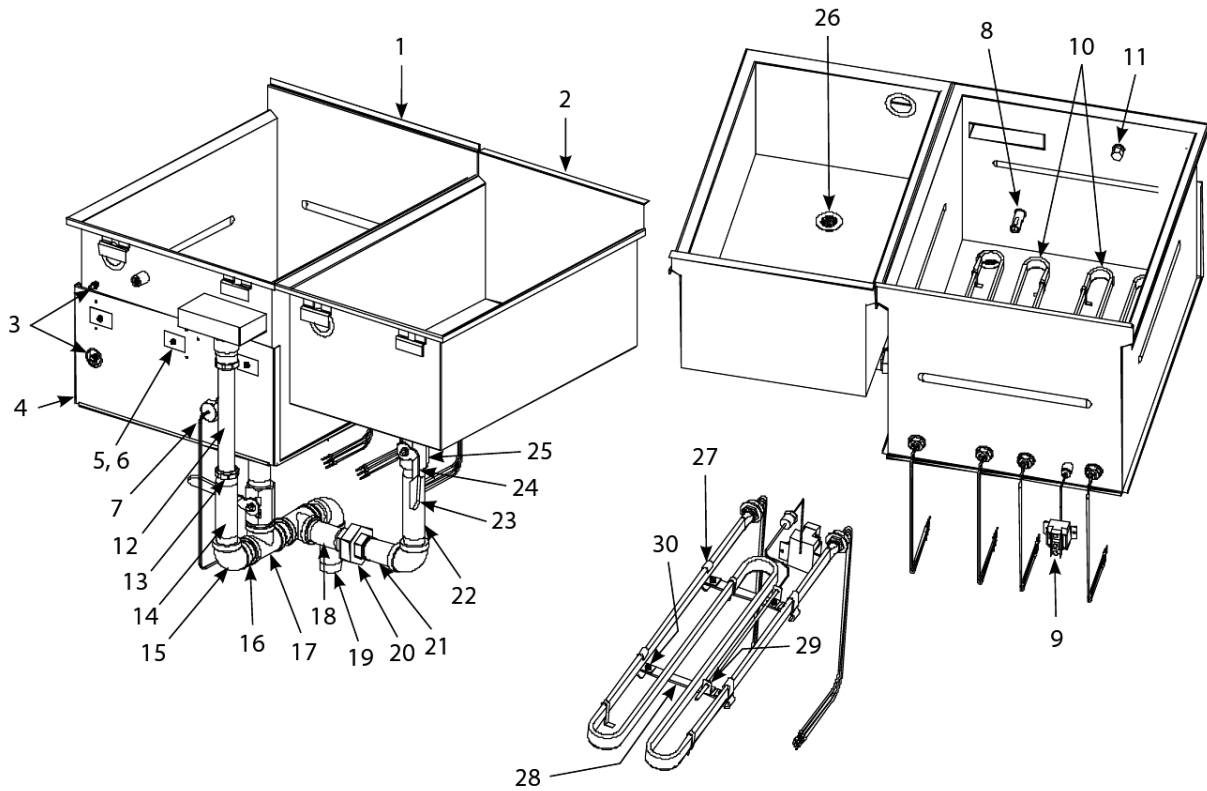

PART NOTES:

- [1] - for use on standard fluecap
- [2] - does not include handle or hinges
- [3] - faucet plate and topcap screw

17 SMS Cabinetry & Fasteners

Pasta Magic Models 17/8SMS, 17/8BC, 17/8C

Water supply system components

Water supply system components

Pasta Magic Models 17/8SMS, 17/8BC, 17/8C

Water supply system components

#	PART #	DESCRIPTION	QTY	Note
1	8100907	Elbow, 0.375-inch NPT Compression	1	
2	9102513	Tubing, Solenoid to Cookpot	1	
3	8065565	Valve Assembly, Solenoid	1	
4	8130302	Elbow, 0.25-inch Male NPT to 0.375-inch Tube 90°	1	
5	8130472	Nipple, 0.25-inch NPT x 2.5-inch Brass	1	
6	9001905	Mount, Solenoid Valve Assembly	1	
7	8130022	Nipple, 0.5" Close NPT BM	1	
8	8090454	Nut, 0.5-inch Conduit	1	
9	8101208	Valve, Pressure Regulator	1	
10	9001898	Tubing, Pressure Regulator to Faucet	1	
11	8130449	Tee, 0.25 -inch NPT Brass	1	
12	8130448	Elbow, 0.25-inch NPT Brass	1	
13	8130473-FRY	Nipple, 0.25-inch NPT x 4.0-inch Brass	1	
14	8130412	Faucet, Double-Jointed Pantry	1	
15	8261132	Kit, Faucet Repair	1	[1]

PART NOTES:

[1] - contains two valve assemblies

Pasta Magic Models 17/8SMS, 17/8BC, 17/8C

17 SMS Cookpot, Rinse Tank, And Drain Components

17 SMS Cookpot, Rinse Tank, And Drain Components

Pasta Magic Models 17/8SMS, 17/8BC, 17/8C