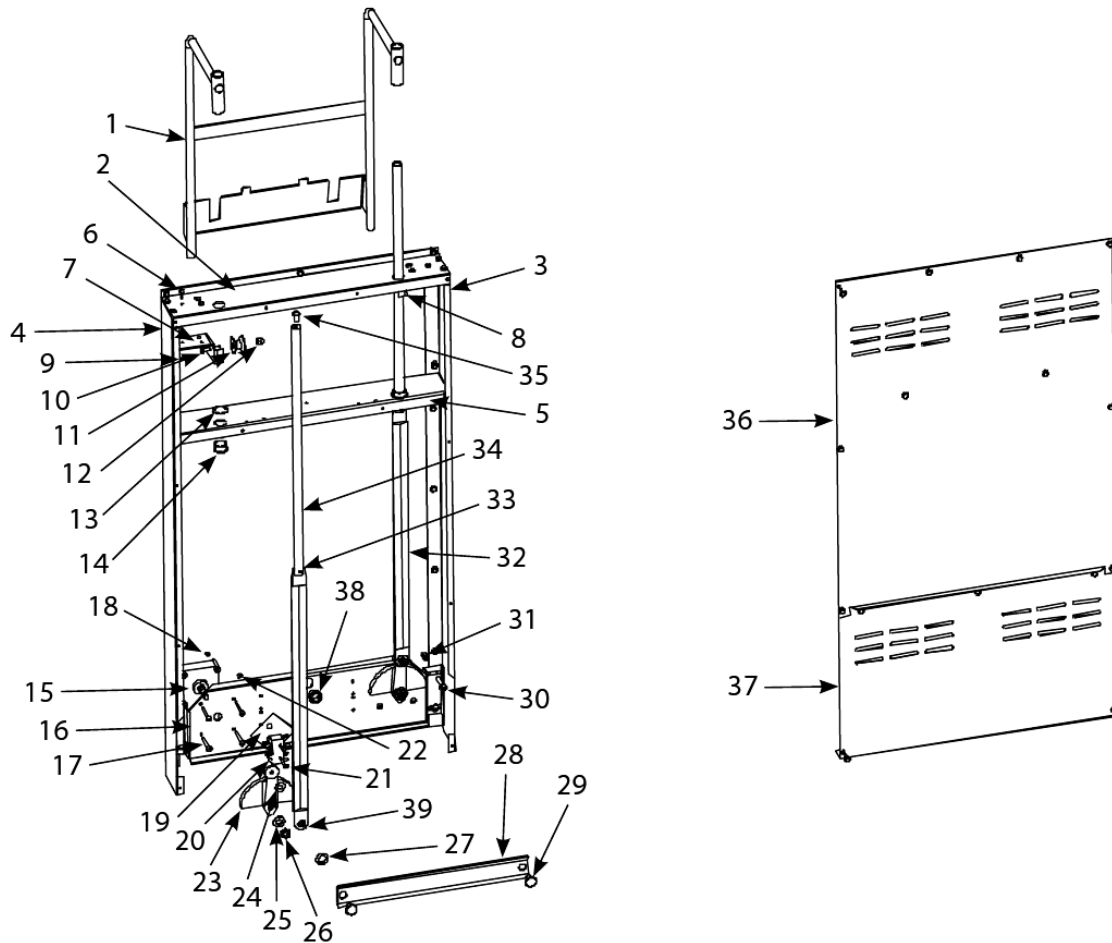

Pasta Magic Models 17/8SMS, 17/8BC, 17/8C

Basket Lift Components

Basket Lift Components

Pasta Magic Models 17/8SMS, 17/8BC, 17/8C

Basket Lift Components

#	PART #	DESCRIPTION	QTY	Note
1	8237061	Arm Assembly, Basket Lift for Stainless	1	
1a	8237604	Arms, Basket Lift, 8SMS	1	
2	9107420	Top, Basket Lift Enclosure	1	
2a	9101641	Top, Basket Lift Enclosure, 8SMS	1	
3	2223763	Side, Basket Lift Enclosure Right	1	
4	2213763	Side, Basket Lift Enclosure Left	1	
5	9007421	Support, Basket Lift Center	1	
6	8261363	Screw - #8-32 x 0.5" NP	25	
7	9021927	Bracket, Right Basket Lift Roller	1	
8	9011927	Bracket, Left Basket Lift Roller	1	
9	8090247	Nut - #8-32 Keps Hex	1	
10	8090508	Bolt - 0.25-20 x 1.25"	1	
11	8100194	Roller, Basket Lift	1	
12	8090047	Nut, Cap- 0.25-20 High Profile S/S	1	
13	8090082	Ring, Bushing Retainer	1	
14	8100045	Bushing, .875 Dia. Hole 0.6875"	1	
15	8070108	Gearmotor - Basket Lift - 240V	1	
16	9007416	Mount, Basket Lift Motor	1	
17	8090113	Screw, 2-32 X 1.5-inch Slotted Truss Head	1	
18	8090050	Nut, 8-32 Hex	1	
19	8120138	Insulation, Paper	1	
20	8070240	Microswitch	1	
21	8090097	Screw, 6-32 X 1-inch Slotted Truss Head	1	
22	8261358	Nut, 6-32 Keps Hex	25	
23	8100052	Bellcrank and Cam	1	
24	8090194	Flat Washer - 0.3125" ZP	1	
25	8090196	Washer, 0.375-inch SAE Flat	1	
26	8090063	Nut, Jam 0.375-16 Hex	1	
27	8261381	Washer, Nylatron	10	
28	9104525	Bar, Basket Lift Synchronizing	1	
29	8090155	Leveling Screw	1	
30	8261370	Screw, 0.25-20 X 1.25-inch Slotted Round Head	10	
31	8090076	Nut, 0.25-20 x 0.75 Expansion	1	
32	9206076	Link, Basket Lift	1	
33	8100170	Pin, Connecting	1	
34	8100192	Rod, Basket Lift	1	
35	8090127	Screw, 0.25-20 X 0.5-inch Slotted Round Head	1	
36	9007418	Back, Upper Basket Lift Enclosure	1	
37	2203761	Panel, Lower Basket Lift Rear	1	
38	8070124	Bushing, Plastic	1	
39	8100220	Spacer, Tubular, .493 OD	1	