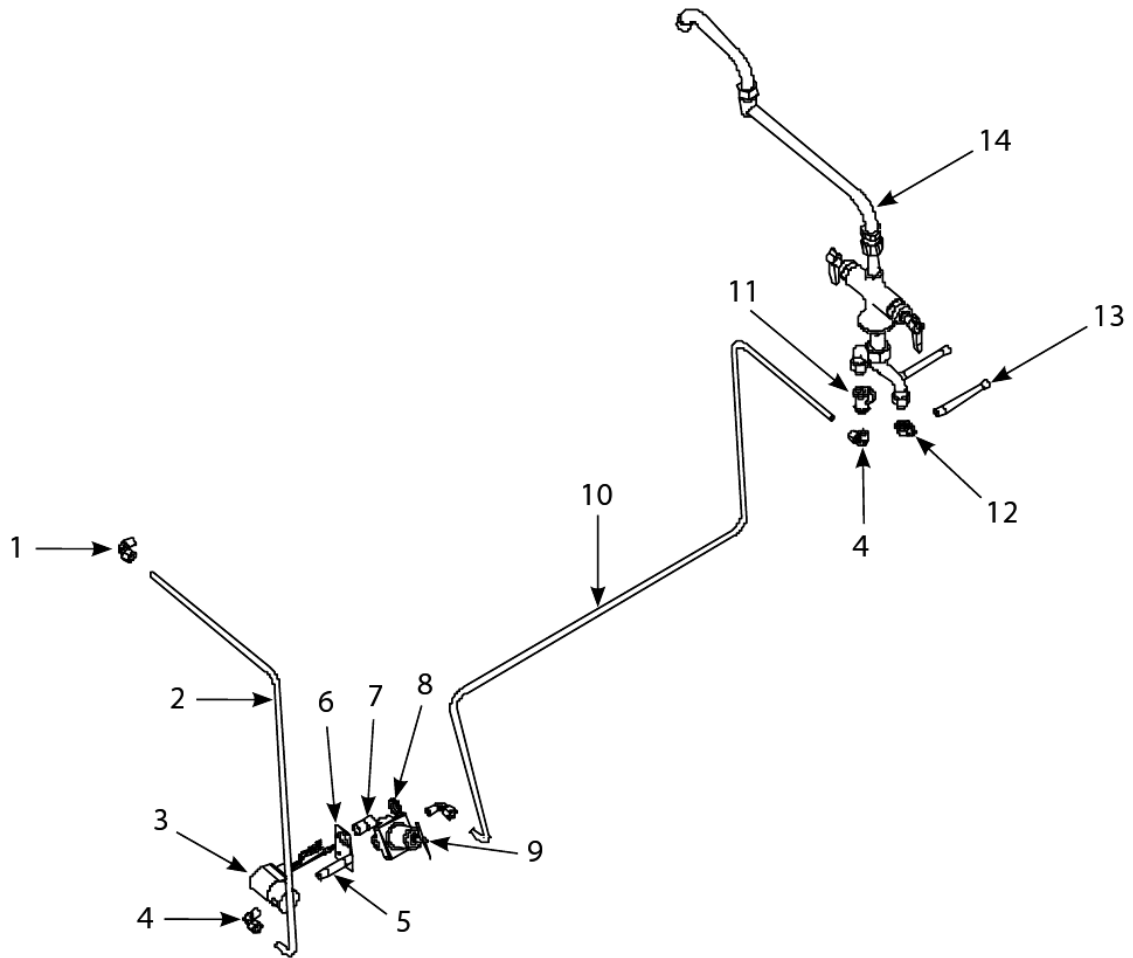

Controllers

FRY_P_0037_3_15_Controllers.pdf

Pasta Magic Models 17/8SMS, 17/8BC, 17/8C

17 SMS Cabinetry & Fasteners

Pasta Magic Models 17/8SMS, 17/8BC, 17/8C

17 SMS Cabinetry & Fasteners

#	PART #	DESCRIPTION	QTY	Note
1	2100815	Channel, Front or Rear Base	1	
1a	8065209	Leg Pad Assembly	1	
2	2100816	Channel, Side Base	1	
3	9007198	Post, Door	1	
4	9001552	Gusset	1	
5	9007389	Brace, Top Rear	1	
6	9007390	Brace, Top Front	1	
7	9007391	Divider, Cabinet	1	
8	9107377SP	Side, Left or Right Cabinet, Stainless Steel	1	
8a	9007377	Side, Left or Right Cabinet, Enameled Mild Steel	1	
9	2108305	Back, Cabinet, 17SMS	1	
10	9001750	Cover, Faucet Connection Access	1	
11	9004645	Shield, Basket Lift Heat	1	
12	2100007	Backsplash	1	
13	2100215	Plate, Faucet Mounting	1	
14	8101838	Rod, Basket Pivot	1	
15	8090200	Washer, Flat	1	
16	8090063	Nut, Jam 0.375-16 Hex	1	
17	8240801	Topcap, 17EC1CS, Fazoli's	1	
17a	8240434	Topcap, GBC/GC	1	
18	8065487	Frame, Control Panel	1	
19	8232946	Panel, Control	1	
20	8261351	Nut Retainer, 0.25-20 Std. Fluecap	10	[1]
21	1060590	Door Assembly, Left or Right	1	
22	8101508	Hinge, Universal Door	1	
23	2100817	Shield, Left Moisture	1	
24	2100818	Shield, Right Moisture	1	
25	9104831	Bracket, Basket Lift Roller	1	
26	8090508	Bolt - 0.25-20 x 1.25"	1	
27	8100374	Spacer, Basket Lift Roller	1	
28	8100194	Roller, Basket Lift	1	
29	8090190	Washer, .625 X .275 X 40 Flat SS	1	
30	8090047	Nut, Cap- 0.25-20 High Profile S/S	1	
31	8090127	Screw, 0.25-20 X 0.5-inch Slotted Round Head	1	
32	8102229	Hanger, Wire-Form Basket	1	
33	8090171PK	Thumbscrew	1	
34	2304963	Handle, Door	1	
35	8261371	Screw - #8 x 0.5" Hex Head ZP	1	[2]
35a	8090740	Screw, #10 x 0.5-inch Phillips Truss Head	1	[3]
35b	8090266	Screw, 10 x 0.5-inch Phillips Head ZP	1	

PART NOTES:

- [1] - for use on standard fluecap
- [2] - does not include handle or hinges
- [3] - faucet plate and topcap screw

17 SMS Cabinetry & Fasteners

Pasta Magic Models 17/8SMS, 17/8BC, 17/8C

Water supply system components