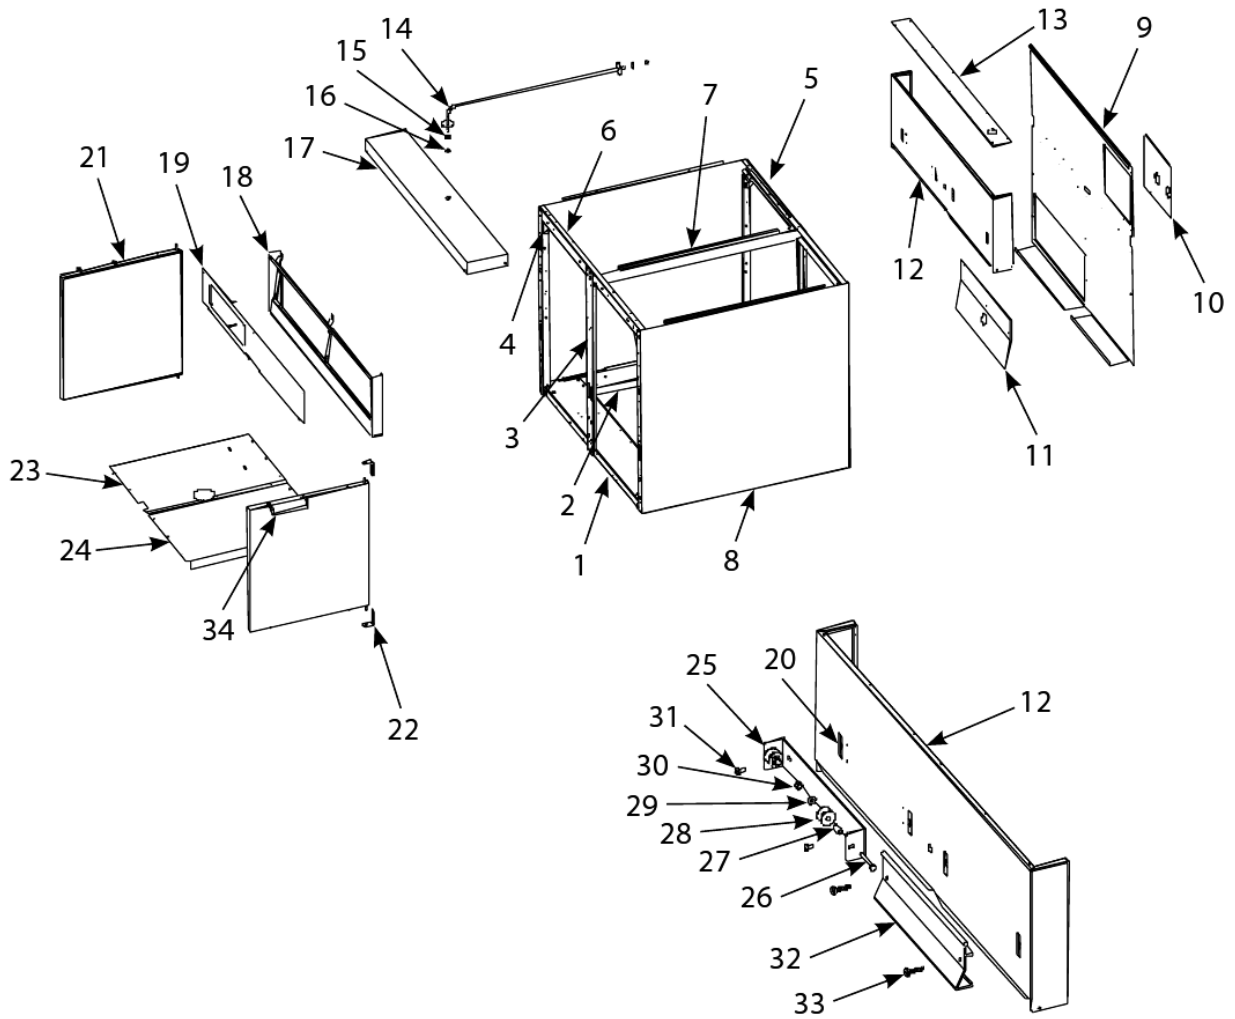

Controllers

FRY_P_0037_3_15_Controllers.pdf

Pasta Magic Models 17/8SMS, 17/8BC, 17/8C

17 SMS Cabinetry & Fasteners

Pasta Magic Models 17/8SMS, 17/8BC, 17/8C

17 SMS Cabinetry & Fasteners

#	PART #	DESCRIPTION	QTY	Note
1	2100815	Channel, Front or Rear Base	1	
1a	8065209	Leg Pad Assembly	1	
2	2100816	Channel, Side Base	1	
3	9007198	Post, Door	1	
4	9001552	Gusset	1	
5	9007389	Brace, Top Rear	1	
6	9007390	Brace, Top Front	1	
7	9007391	Divider, Cabinet	1	
8	9107377SP	Side, Left or Right Cabinet, Stainless Steel	1	
8a	9007377	Side, Left or Right Cabinet, Enameled Mild Steel	1	
9	2108305	Back, Cabinet, 17SMS	1	
10	9001750	Cover, Faucet Connection Access	1	
11	9004645	Shield, Basket Lift Heat	1	
12	2100007	Backsplash	1	
13	2100215	Plate, Faucet Mounting	1	
14	8101838	Rod, Basket Pivot	1	
15	8090200	Washer, Flat	1	
16	8090063	Nut, Jam 0.375-16 Hex	1	
17	8240801	Topcap, 17EC1CS, Fazoli's	1	
17a	8240434	Topcap, GBC/GC	1	
18	8065487	Frame, Control Panel	1	
19	8232946	Panel, Control	1	
20	8261351	Nut Retainer, 0.25-20 Std. Fluecap	10	[1]
21	1060590	Door Assembly, Left or Right	1	
22	8101508	Hinge, Universal Door	1	
23	2100817	Shield, Left Moisture	1	
24	2100818	Shield, Right Moisture	1	
25	9104831	Bracket, Basket Lift Roller	1	
26	8090508	Bolt - 0.25-20 x 1.25"	1	
27	8100374	Spacer, Basket Lift Roller	1	
28	8100194	Roller, Basket Lift	1	
29	8090190	Washer, .625 X .275 X 40 Flat SS	1	
30	8090047	Nut, Cap- 0.25-20 High Profile S/S	1	
31	8090127	Screw, 0.25-20 X 0.5-inch Slotted Round Head	1	
32	8102229	Hanger, Wire-Form Basket	1	
33	8090171PK	Thumbscrew	1	
34	2304963	Handle, Door	1	
35	8261371	Screw - #8 x 0.5" Hex Head ZP	1	[2]
35a	8090740	Screw, #10 x 0.5-inch Phillips Truss Head	1	[3]
35b	8090266	Screw, 10 x 0.5-inch Phillips Head ZP	1	