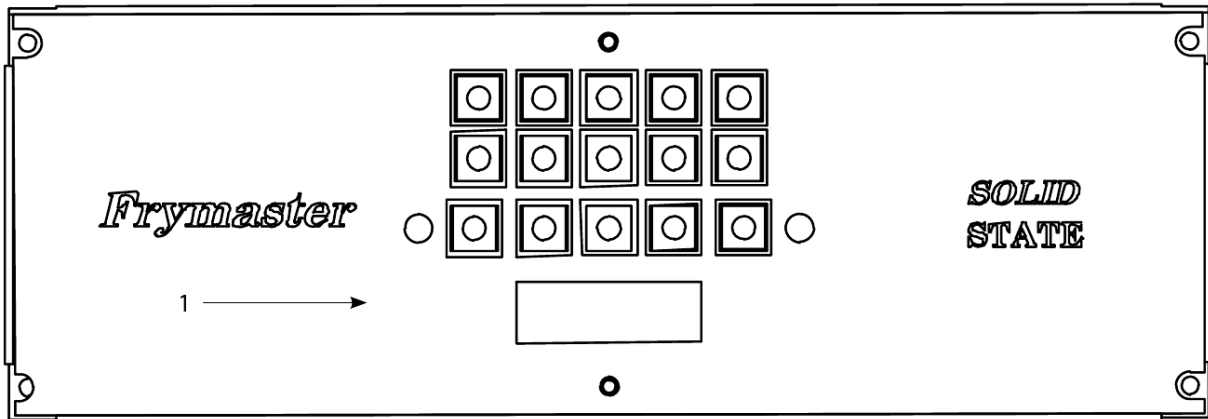

Pasta Magic Models 17/8SMS, 17/8BC, 17/8C

Controllers

Pasta Magic Models 17/8SMS, 17/8BC, 17/8C

Controllers

#	PART #	DESCRIPTION	QTY	Note
1	1060384	Computer, 17SMS, Fazoli's	1	
1a	1060385	Computer, 17SMS	1	
1b	1062926	Computer, 17SMS, Noodles	1	
2	1081131	Computer, 8SMS, with skim	1	

Controllers

FRY_P_0037_3_15_Controllers.pdf