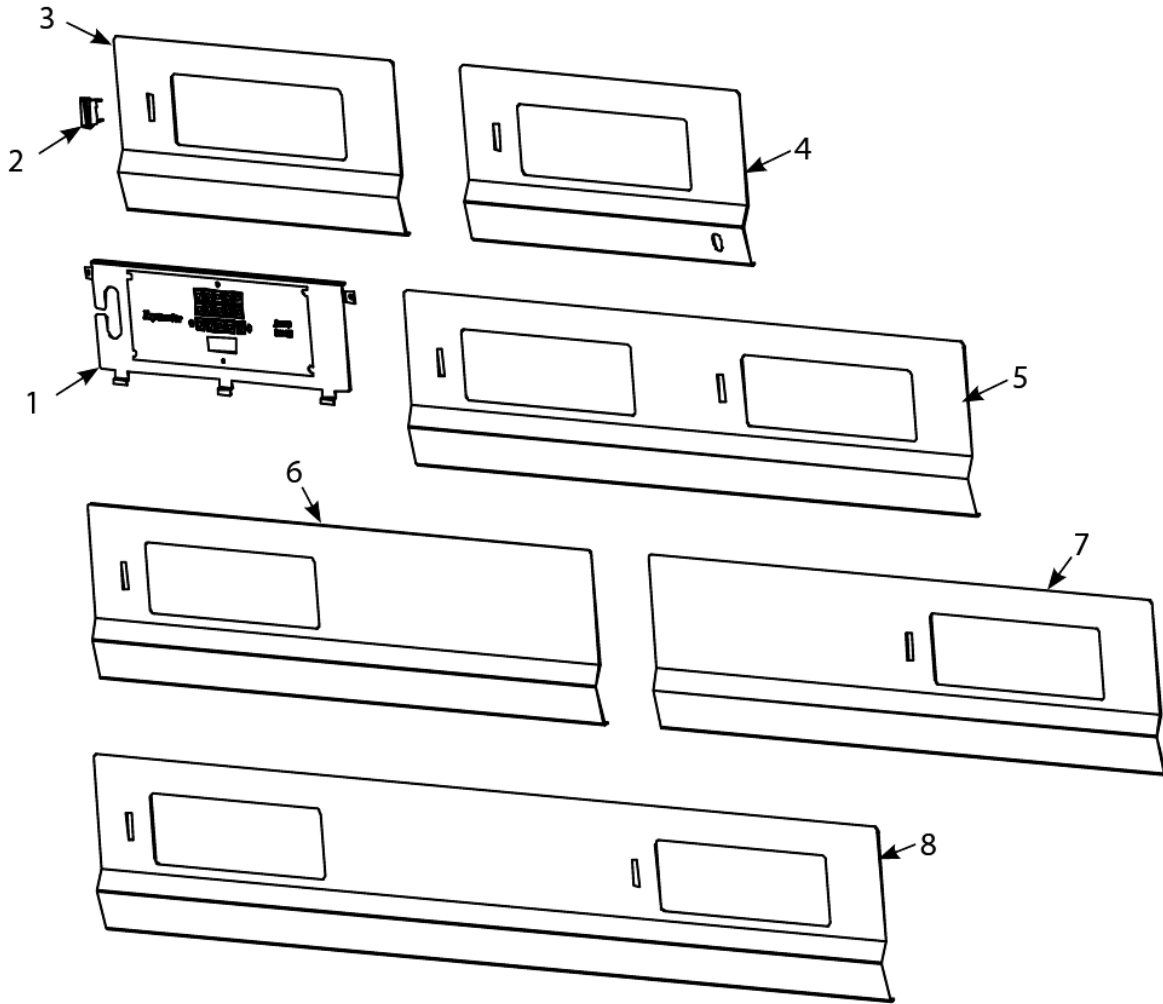

Pasta Magic Gas Cookers Models GPC, GPCB, GPCR, GPCRB

Controllers and Control Panel Components

Pasta Magic Gas Cookers Models GPC, GPCB, GPCR, GPCRB

Controllers and Control Panel Components

#	PART #	DESCRIPTION	QTY	Note
1	1081444	Controller, SMS III GPC/GPCB/GPCR/GPCRB	1	
2	8071704	Lamp, 24VAC Vertical Trouble	1	
3	2307002	Bezel, GPC	1	
4	2307297	Bezel, GPC Noodle's	1	
5	2307798	Bezel, Double GPC Cooker/Cooker	1	
6	2307400	Bezel, Double Cooker on left/Rinse on right	1	
7	2307401	Bezel, Double Rinse on left/Cooker on right	1	
8	2307555	Bezel, Triple Cooker on left/Rinse in middle/Cooker on right	1