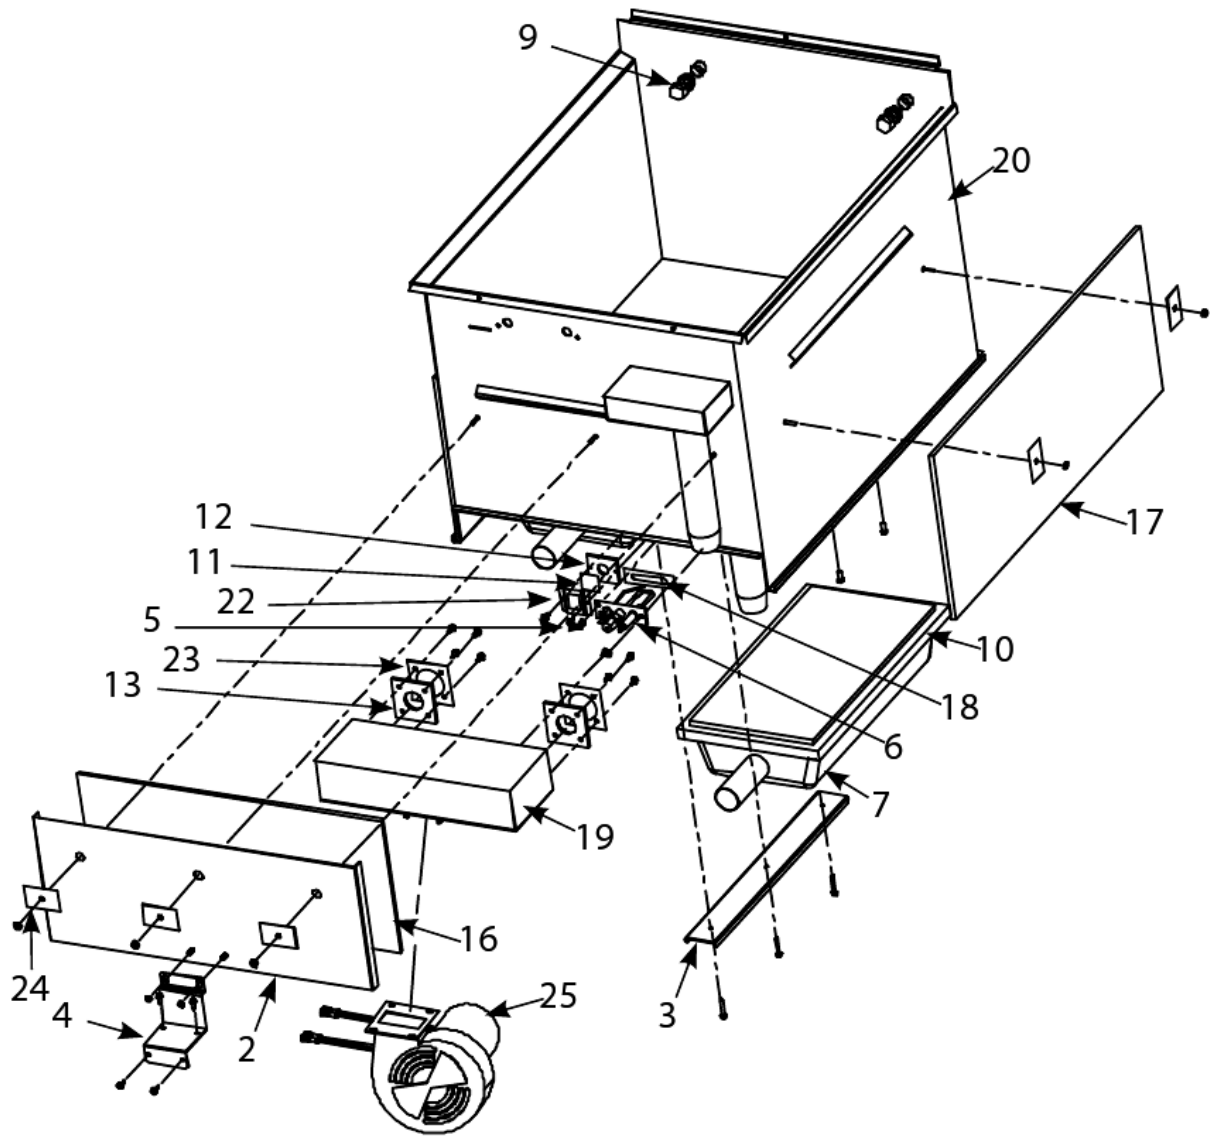

Pasta Magic Gas Cookers Models GPC, GPCB, GPCR, GPCRB

Combustion System Components

Combustion System Components

Pasta Magic Gas Cookers Models GPC, GPCB, GPCR, GPCRB

Combustion System Components

#	PART #	DESCRIPTION	QTY	Note
1	1081420SP	Cookpot Complete Assemblies (does not include burner, GPC Natural Gas	1	
1a	1081422	Cookpot Complete Assemblies (does not include burner, GPC Propane	1	
1b	1084191SP	Cookpot Complete Assemblies (does not include burner, GPC Natural Gas (Noodle's)	1	
1c	1081656	Cookpot Complete Assemblies (does not include burner, GPC Propane (Noodle's)	1	
2	1081419	Support Assembly, Plenum	1	
3	2206994	Bracket, Retainer Burner	1	
4	2206995	Bracket, Support Plenum	1	
5	8070037	Terminal, 0.25-inch Push-on	1	
6	8260981	Ignitor and Gasket Kit - Natural Gas	1	
6a	8260982	Ignitor and Gasket Kit - LP	1	
7	8261072	Kit, Burner Replacement, Natural and Propane Gas	1	
8	8100386	Orifice, 2.10 mm Propane/Butane (0-4999 Ft, 0-1524 M) Standard LP	1	
8a	8100403	Orifice, 3.40 mm Natural Gas (G20, G25) (0-4999 Ft, 0-1524 M)Standard Natural Gas	1	
8b	8100437	Orifice, 3.60 mm Natural Gas (G20, G25) (5000-6999 Ft, 1525-2133 M)	1	
9	8100976	Nozzle, Water Inlet	1	[1]
10	8120357	Insulation, HE Burner	1	
11	8140048SP	Glass, Burner Sight	1	
12	8160053	Insulation, Sight Glass	1	
13	8160057	Gasket, Plenum	1	
14	8160145	Insulation, Front Bottom	1	
15	8160155	Insulation, Rear Bottom GSMS	1	
16	8160152	Insulation, Cookpot Front (19.5-inches x 7.5-inches x .25-inches)	1	
17	8160153	Insulation, Cookpot Side (10-inches x 24-inches x .25-inches)	1	
18	8160059	Gasket, Ignitor	1	
19	8237591	Plenum Assembly GPC	1	
20	8237590	Cookpot, GPC	1	
21	8237629	Cookpot, GPC Noodle's	1	
22	9001031	Retainer, Burner Sight Glass	1	
23	9001049	Retainer, Plenum Gasket	1	
24	9001762	Retainer, Insulation	1	
25	1081540	Motor, Blower, 120VAC/60 Hz	1	
25a	8071712	Motor, Blower, 230VAC 50/60 Hz	1	

PART NOTES:

[1] - Noodle's