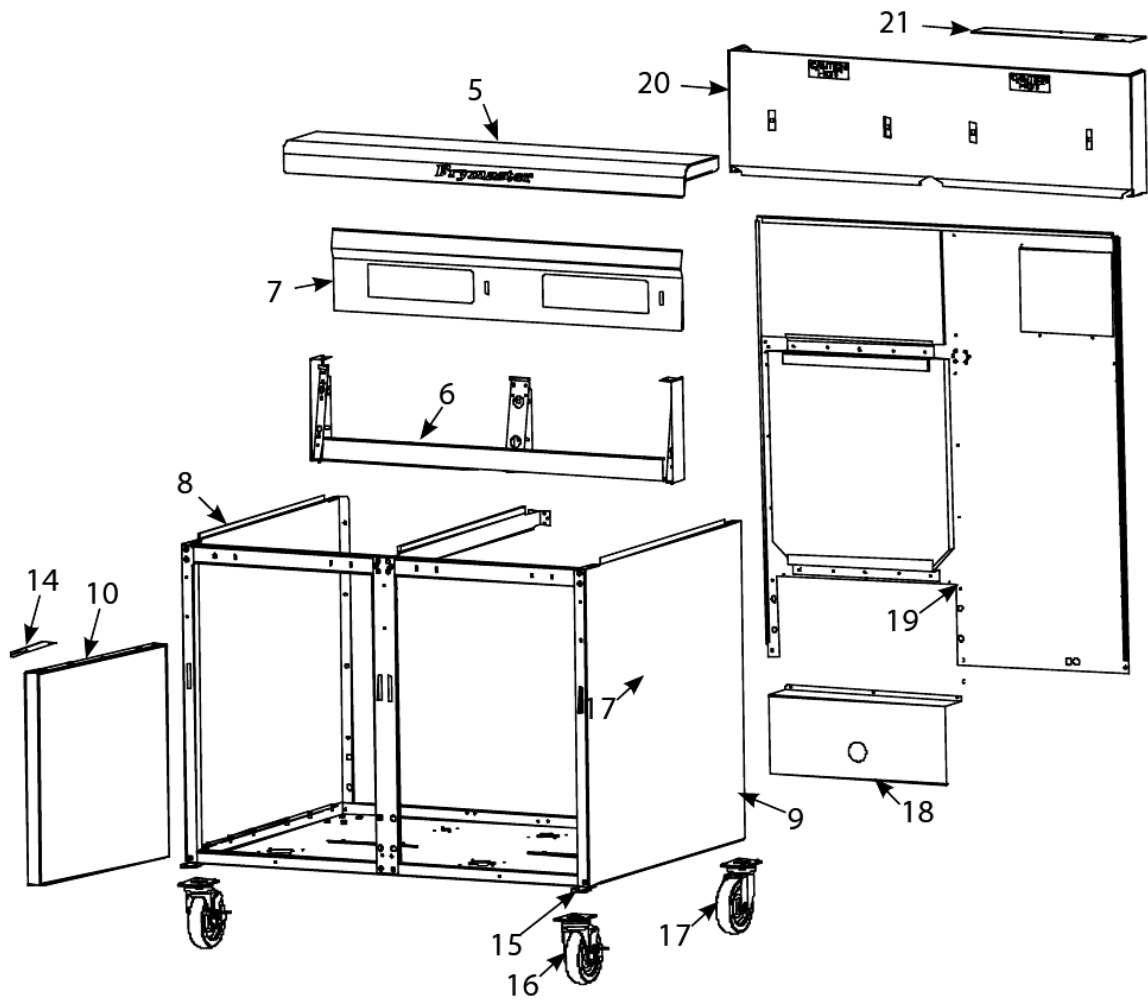

Pasta Magic Gas Cookers Models GPC, GPCB, GPCR, GPCRB

Cabinetry - GPCR, GPCRB Batteries

Cabinetry - GPCR, GPCRB Batteries

Pasta Magic Gas Cookers Models GPC, GPCB, GPCR, GPCRB

Cabinetry - GPCR, GPCRB Batteries

#	PART #	DESCRIPTION	QTY	Note
1	1082146	Cabinet Assemblies, Double GPC Cooker/Cooker Stainless	1	
1a	1082154	Cabinet Assemblies, Double GPC Cooker/Cooker Stainless (for CR)	1	
2	1081831	Double Cooker on left/Rinse on right	1	
2a	1081832	Double Cooker on left/Rinse on right (for CR)	1	
3	1081838	Double Rinse on left/Cooker on right	1	
3a	1081839SP	Double Rinse on left/Cooker on right (for CR)	1	
4	1081976	Triple Cooker on left/Rinse in middle/Cooker on right	1	
4a	1081977	Triple Cooker on left/Rinse in middle/Cooker on right (for CR)	1	
5	8242168	Topcap, Double GPC Cooker/Cooker	1	
5a	8242143	Topcap, Double Cooker on left/Rinse on right	1	
5b	8242144	Topcap, Double Rinse on left/Cooker on right	1	
5c	8242154	Topcap, Triple Cooker on left/Rinse in middle/Cooker on right	1	
6	1082149	Control Panel Assembly, GPC, Double GPC Cooker/Cooker	1	
6a	1081844	Control Panel Assembly, GPC, Double Cooker on left/Rinse on right	1	
6b	1081845	Control Panel Assembly, GPC, Double Rinse on left/Cooker on right	1	
6c	1081981	Control Panel Assembly, GPC, Triple Cooker on left/Rinse in middle/Cooker on right	1	
7	2307798	Bezel, Double GPC Cooker/Cooker	1	
7a	2307400	Bezel, Double Cooker on left/Rinse on right	1	
7b	2307401	Bezel, Double Rinse on left/Cooker on right	1	
7c	2307555	Bezel, Triple Cooker on left/Rinse in middle/Cooker on right	1	
8	2316969	Side, Left Cabinet Stainless	1	
8a	2216966	Side, Left Cabinet Stainless (for CR)	1	
9	2326969	Side, Right Cabinet Stainless	1	
9a	2226966	Side, Right Cabinet Stainless (for CR)	1	
10	1080577	Door Assembly	1	
11	1064067SP	Door Pin Assembly	1	
12	8261343	Spring - Door Pin Hinge	10	
13	1081434	Door Assembly (does not include Handle) used only on triple middle door	1	
14	2304963	Handle, Door	1	
15	2307192	Hinge, Door Lower	1	
16	8261118	Caster, 5" Swivel w/Brake	1	
17	8261117	Caster, 5" Swivel w/o Brake	1	
18	2207182	Shield, Basket Lift Heat	1	
19	1082147	Back, Cabinet, GPC, Double GPC Cooker/Cooker	1	
19a	1082155	Back, Cabinet, GPC, Double GPC Cooker/Cooker (for CR)	1	
19b	1081833	Triple Cooker on left/Rinse in middle/Cooker on right	1	
19c	1081835	Triple Cooker on left/Rinse in middle/Cooker on right (for CR)	1	
19d	1081840	Back, Cabinet, GPC, Double Rinse on left/Cooker on right	1	
19e	1081841	Back, Cabinet, GPC, Double Rinse on left/Cooker on right (for CR)	1	
19f	1081833	Triple Cooker on left/Rinse in middle/Cooker on right	1	
19g	1081432	Triple Cooker on left/Rinse in middle/Cooker on right	1	
19h	1081835	Triple Cooker on left/Rinse in middle/Cooker on right (for CR)	1	

Cabinetry - GPCR, GPCRB Batteries