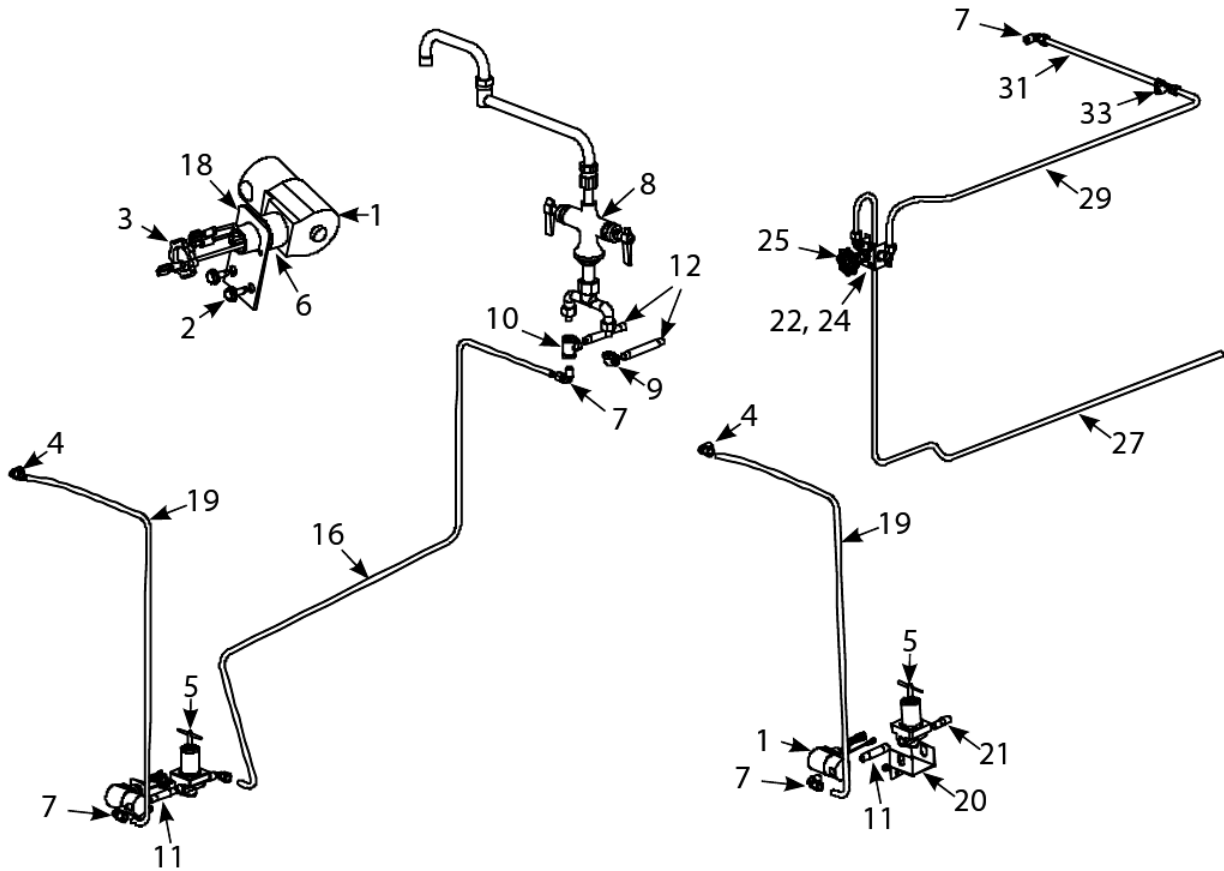

Pasta Magic Gas Cookers Models GPC, GPCB, GPCR, GPCRB

Water Supply System Components

Pasta Magic Gas Cookers Models GPC, GPCB, GPCR, GPCRB

Water Supply System Components

#	PART #	DESCRIPTION	QTY	Note
1	8065565	Valve Assembly, Solenoid	1	
2	8261374	Screw - #10 x 0.5" Hex Head	25	
3	8090454	Nut, 0.5-inch Conduit	1	
4	8100907	Elbow, 0.375-inch NPT Compression	1	
5	8101208	Valve, Pressure Regulator	1	
6	8130022	Nipple, 0.5" Close NPT BM	1	
7	8130302	Elbow, 0.25-inch Male NPT to 0.375-inch Tube 90°	1	
8	8130412	Faucet, Double-Jointed Pantry	1	
8a	8130516	Faucet, Cold Water Only	1	
9	8130448	Elbow, 0.25-inch NPT Brass	1	
10	8130449	Tee, 0.25 -inch NPT Brass	1	
11	8130472	Nipple, 0.25-inch NPT x 2.5-inch Brass	1	
12	8130473-FRY	Nipple, 0.25-inch NPT x 4.0-inch Brass	1	
13	8103819	Tubing, Water Input/Faucet 18.30-inch GPC	1	
14	8103833	Tubing, Water Input/Faucet 29.20-inch GPCR/GPC	1	
15	8103818	Tubing, Water Input/Faucet 16.20-inch GPCR/GPC	1	
16	8103785	Tubing, Pressure Regulator to Faucet GPCR/GPCRB Cook left/ Rinse Right	1	
17	8103790	Tubing, Water Inlet to Faucet GPCR/GPCRB Rinse left/ Cook Right	1	
18	9001905	Mount, Solenoid Valve Assembly	1	
19	8103769	Tubing, Solenoid to Cookpot GPC/GPCB/GPCR/GPCRB	1	
20	9002916	Bracket, Pressure Regulator	1	
21	8130471	Nipple, 0.25-inch NPT x 1.5-inch	1	[1]
22	2005094	Bracket, Water Valve	1	
23	2207295	Bracket, Water Valve (GPC Noodle's)	1	
24	8090359	Screw, 8 x 0.25-inch Hex Washer Head	1	
25	8102641	Valve, 0.375-inch Water	1	
26	8102684	Valve, 0.5-inch Water (GPC Noodle's)	1	
27	8102648	Tube, Water Inlet	1	
28	8103772	Tube, Water Inlet (GPC Noodle's)	1	
29	8102649	Tube, Water Outlet	1	
30	2205388	Tube, Water Outlet (GPC Noodle's)	1	
31	8102650	Tube, Cookpot Water	1	
32	2205387	Tube, Cookpot Water (GPC Noodle's)	1	
33	8130301-FRY	Tee, 0.25-inch Male NPT to 0.375-inch Tube	1	

PART NOTES:

[1] - See NOTE below

Water Supply System Components