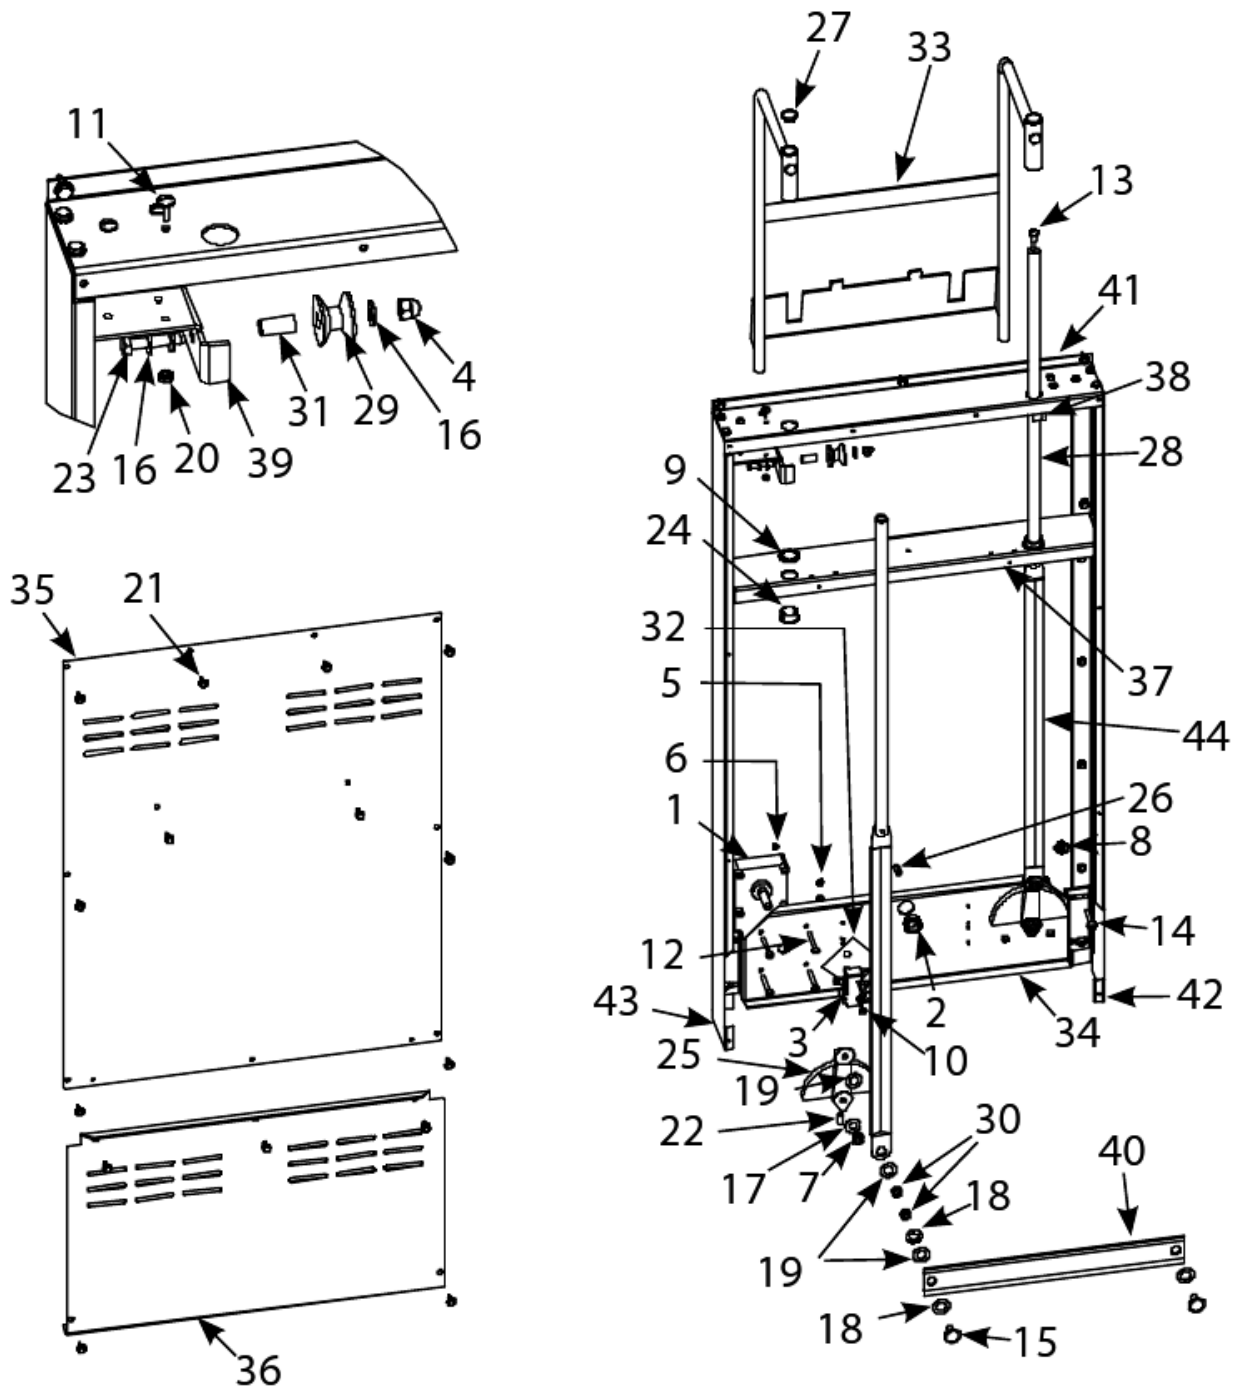

Pasta Magic Gas Cookers Models GPC, GPCB, GPCR, GPCRB

Basket Lift Components

Basket Lift Components

Pasta Magic Gas Cookers Models GPC, GPCB, GPCR, GPCRB

Basket Lift Components

#	PART #	DESCRIPTION	QTY	Note
1	8070107	Motor, Gear	1	
1a	8070108	Gearmotor - Basket Lift - 240V	1	
2	8070124	Bushing, Plastic	1	
3	8070240	Microswitch	1	
4	8090047	Nut, Cap- 0.25-20 High Profile S/S	1	
5	8261358	Nut, 6-32 Keps Hex	25	
6	8090050	Nut, 8-32 Hex	1	
7	8090063	Nut, Jam 0.375-16 Hex	1	
8	8090076	Nut, 0.25-20 x 0.75 Expansion	1	
9	8090082	Ring, Bushing Retainer	1	[1]
10	8090097	Screw, 6-32 X 1-inch Slotted Truss Head	1	
11	8261363	Screw - #8-32 x 0.5" NP	25	
12	8090113	Screw, 2-32 X 1.5-inch Slotted Truss Head	1	
13	8090127	Screw, 0.25-20 X 0.5-inch Slotted Round Head	1	
14	8261370	Screw, 0.25-20 X 1.25-inch Slotted Round Head	1	
15	8090155	Leveling Screw	1	
16	8090190	Washer, .625 X .275 X 40 Flat SS	1	
17	8090196	Washer, 0.375-inch SAE Flat	1	
18	8090200	Washer, Flat	1	
19	8261381	Washer, Nylatron	10	
20	8090247	Nut - #8-32 Keps Hex	1	
21	8261374	Screw - #10 x 0.5" Hex Head	25	
22	8090480	Setscrew, 0.25-28 X 0.625-inch Hex Socket Head	1	[2]
23	8090508	Bolt - 0.25-20 x 1.25"	1	
24	8130035	Bushing , Oiltite .640 I.D.	1	
25	8100052	Bellcrank and Cam	1	[3]
26	8100170	Pin, Connecting	1	
27	8100172	Plug, 0.625-inch Stainless Steel Hole	1	
28	8100192	Rod, Basket Lift	1	
29	8100194	Roller, Basket Lift	1	
30	8100220	Spacer, Tubular, .493 OD	1	
31	8100374	Spacer, Basket Lift Roller	1	
32	8120138	Insulation, Paper	1	
33	8232007	Arm Assembly, GSMS/GBC Basket Lift	1	
33a	8237061	Arm Assembly, Basket Lift for Stainless	1	
34	9007416	Mount, Basket Lift Motor	1	
35	9007418	Back, Upper Basket Lift Enclosure	1	
35a	2108297	Back, Upper Basket Lift Enclosure for Stainless	1	
36	9007419	Back, Lower Basket Lift Enclosure	1	
36a	2303762	Back, Lower Basket Lift Enclosure for Stainless	1	
37	2207177	Support, Basket Lift Center	1	
38	9011927	Bracket, Left Basket Lift Roller	1	
39	9021927	Bracket, Right Basket Lift Roller	1	
40	9104525	Bar, Basket Lift Synchronizing	1	
41	9107420	Top, Basket Lift Enclosure	1	
42	9117417	Side, Basket Lift Enclosure	1	

Basket Lift Components