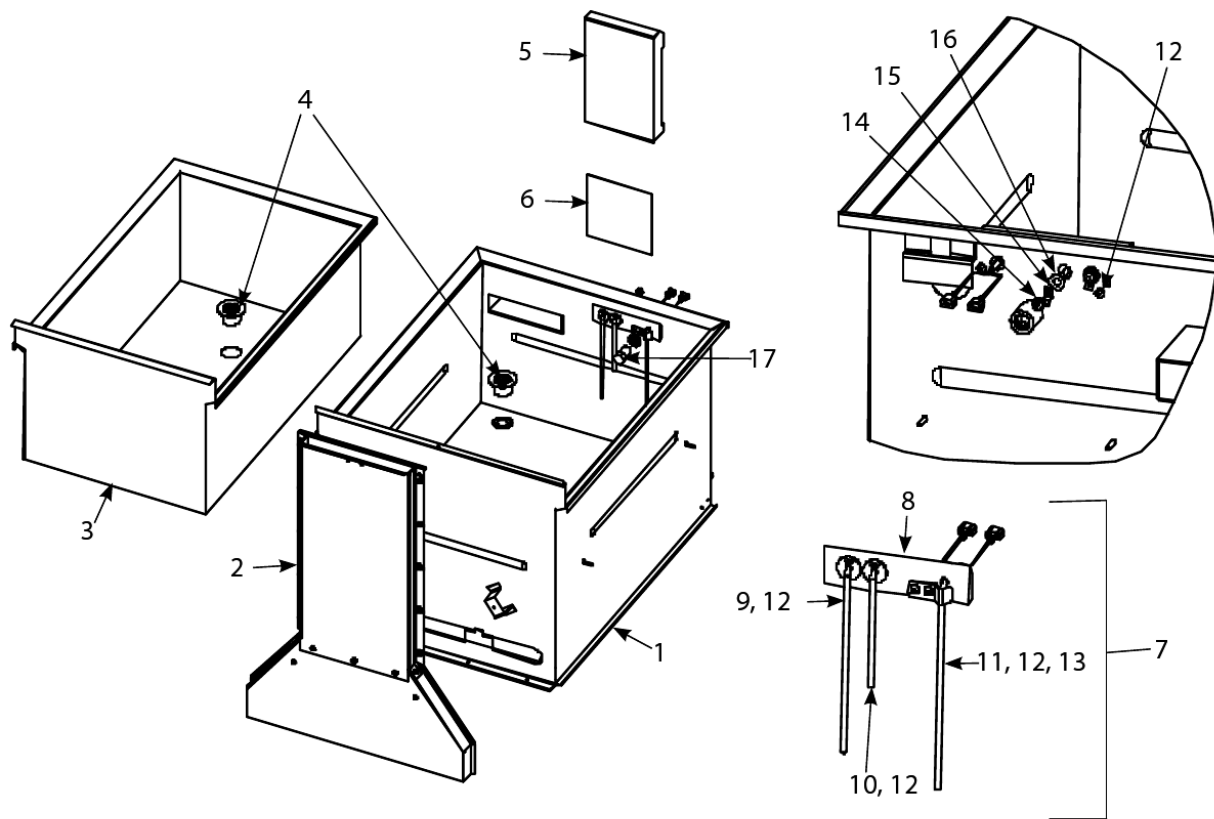

Pasta Magic Gas Cookers Models GPC, GPCB, GPCR, GPCRB

Cookpot, Rinse Tank, and Associated Components

Cookpot, Rinse Tank, and Associated Components

Pasta Magic Gas Cookers Models GPC, GPCB, GPCR, GPCRB

Cookpot, Rinse Tank, and Associated Components

#	PART #	DESCRIPTION	QTY	Note
1	8237590	Cookpot, GPC	1	
1a	8237629	Cookpot, GPC Noodle's	1	
2	8065497SP	Flue Assembly, GSMS	1	
3	8231994SP	Tank, GSMS Rinse	1	
4	8232022	Strainer Assembly	1	
5	8232791	Cover, Probe Block	1	[1]
6	8160160	Insulator, 5.25-inch x 5.00 Probe Cover	1	
7	8069365SP	Probe Block Assembly, Complete, Angled top, for use on units without Autofill option.	1	
7a	8069366SP	Probe Block Assembly, Complete, Angled top, for use on units with Autofill option.	1	
7b	1063084SP	Probe Block Assembly, Complete, Angled top, for use on units with manual fill.	1	
8	8101697	Block, Probe	1	[1]
9	8231920	Sensor, Low Water Level	1	
10	8231921	Sensor, Normal Water Level	1	
11	8064764	Probe Assembly, Temperature	1	
12	8090357	Screw, 6 x 0.375-inch Phillips Head NP	1	
13	9101804	Bracket - Probe Retainer	1	
14	8261376	Nut - #10-32 Keps Hex	10	
15	8261337	Tab, 0.25-inch Terminal	5	
16	8090193	Flat Washer - 0.25" Nylon	1	
17	8100976	Nozzle, Water Inlet	1	

PART NOTES:

[1] - angled top
angled top