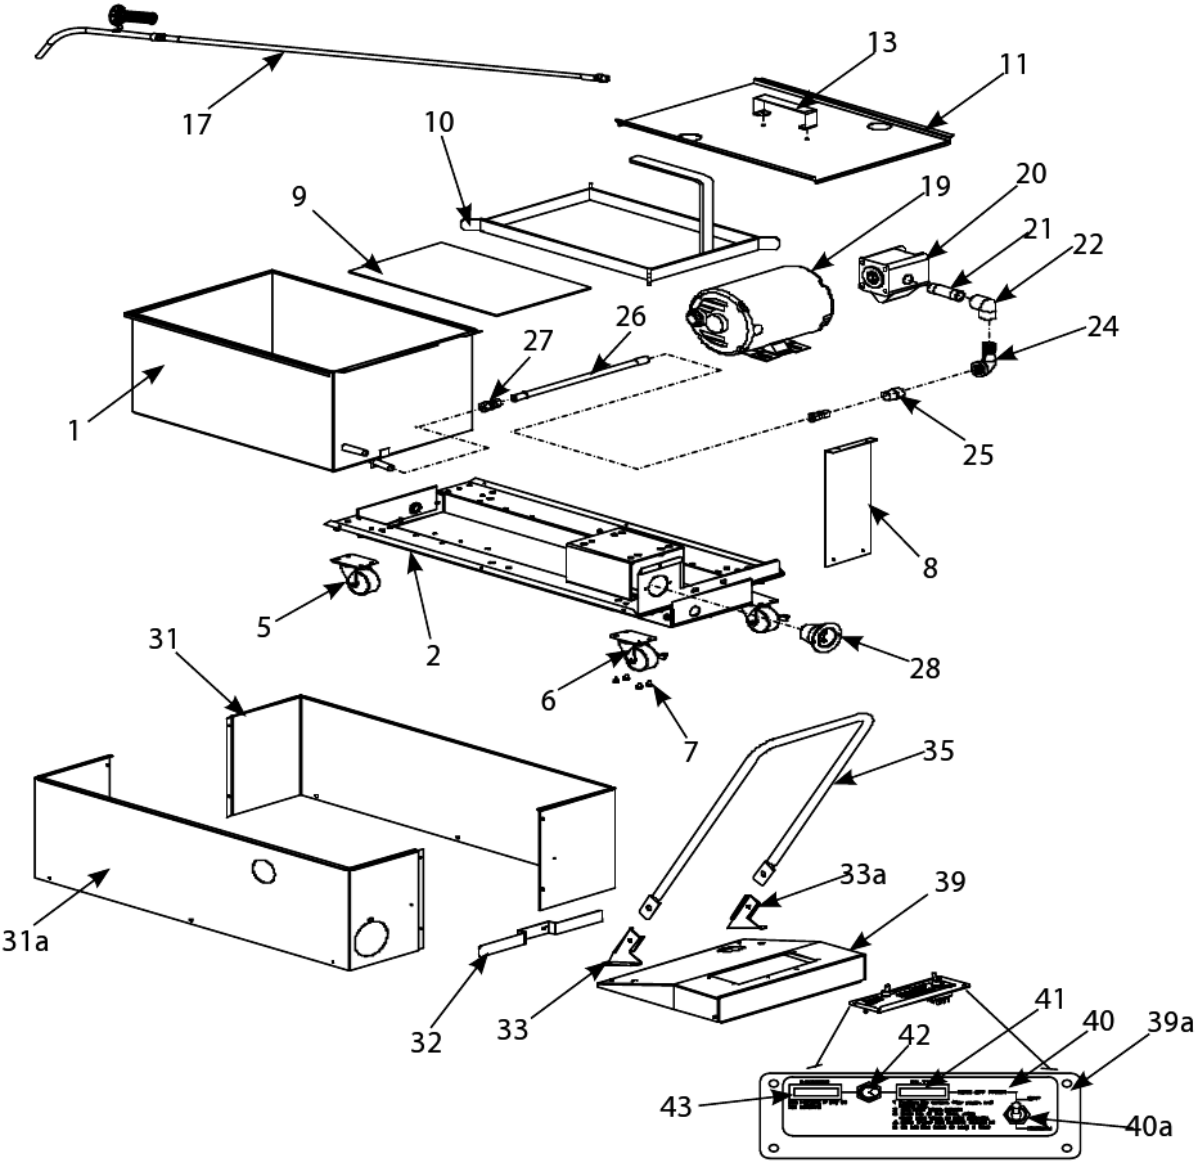

MPF50S

MPF50S Parts List

MPF50S

MPF50S Parts List

#	PART #	DESCRIPTION	QTY	Note
1	8236231SP	Pan, Filter	1	
2	8065223SP	Base Assembly	1	[1]
3	9009542	Bracket, Motor-Mount – All MPF50S	1	
4	9001748	Brace, End- Filter Base	1	
4a	9008585	Brace, Rear Cross- Filter Base	1	
5	8102805	Caster - 2"	1	[2]
6	8102806	Caster - 2" Swivel	1	[3]
7	8090475	Screw - #10-32 x 0.3125" Hex	1	
8	9003751	Bracket, Standoff	1	
9	8122300	Screen, Filter Paper Support	1	
9a	8030003	Paper, Filter 17.75" x 12.5" 100 sheets	1	
9b	8030002	Powder, Filter	1	
10	8104440	Ring, Hold-down	1	
11	2302836	Lid, Filter Pan	1	
12	8235950	Crumb basket	1	
13	8103162	Handle, Pan Lid 802-	1	
14	8261379	Screw, #10 X 0.5-inch Phillips Truss Head	10	[4]
15	8090184	Washer, #10 LK ZP	1	[4]
16	8090020	Nut Cap 10-24 NP	1	[4]
17	1067847	Complete Hose/wand assembly	1	
18	8103303	Hose	1	
19	8261712	Motor and Gasket Kit - 115V/50-60 Hz	1	[5]
19a	8261270	Motor and Gasket Kit - 220-240V/50-60 Hz	1	[5]
20	8261264	Pump Kit - 4 GPM	1	[6]
21	8130265	Nipple - 0.5" x 2.5" NP	1	
22	8130062	Elbow - 0.5" BM x 90°	1	
23	8063844	Heater Strip, 120V 40W	1	
23a	8067435	Heater Strip, 230/240V 70W	1	
24	8130165	Elbow - 0.5" x 90° NPT Street	1	
25	8130022	Nipple, 0.5" Close NPT BM	1	
26	8101435	Flexline - 0.5" OD x 12" L - SS	1	
27	8130545	Union, 0.5 x 0.5" Flexline Hose	1	
28	8071219	Receptacle - 3-Wire	1	[7]
29	8071224	Cord, Power - 3-Wire 115V	1	
30	8074317	Cord, Power – Euro 3-Wire 230/240V	1	
31	9108587	Panel, Outer - Left Side	1	
31a	9108586	Panel, Outer - Right Side	1	
32	9103788	Holder, Power Cord	1	
33	9122616	Bracket, Handle- Right	1	
33a	9112616	Bracket, Handle- Left	1	
34	8261380	Screw, 0.25-20 X 0.5-inch Slotted Pan Head	5	[8]
35	8103508	Handle, Portable Filter	1	
36	8261389	Screw - 0.25"-20 x 0.75" Hex Head ZP	10	
37	8100219	Spacer, Handle Bolt	1	
38	8090047	Nut, Cap- 0.25-20 High Profile S/S	1	
39	8240403	Panel, Control	1	