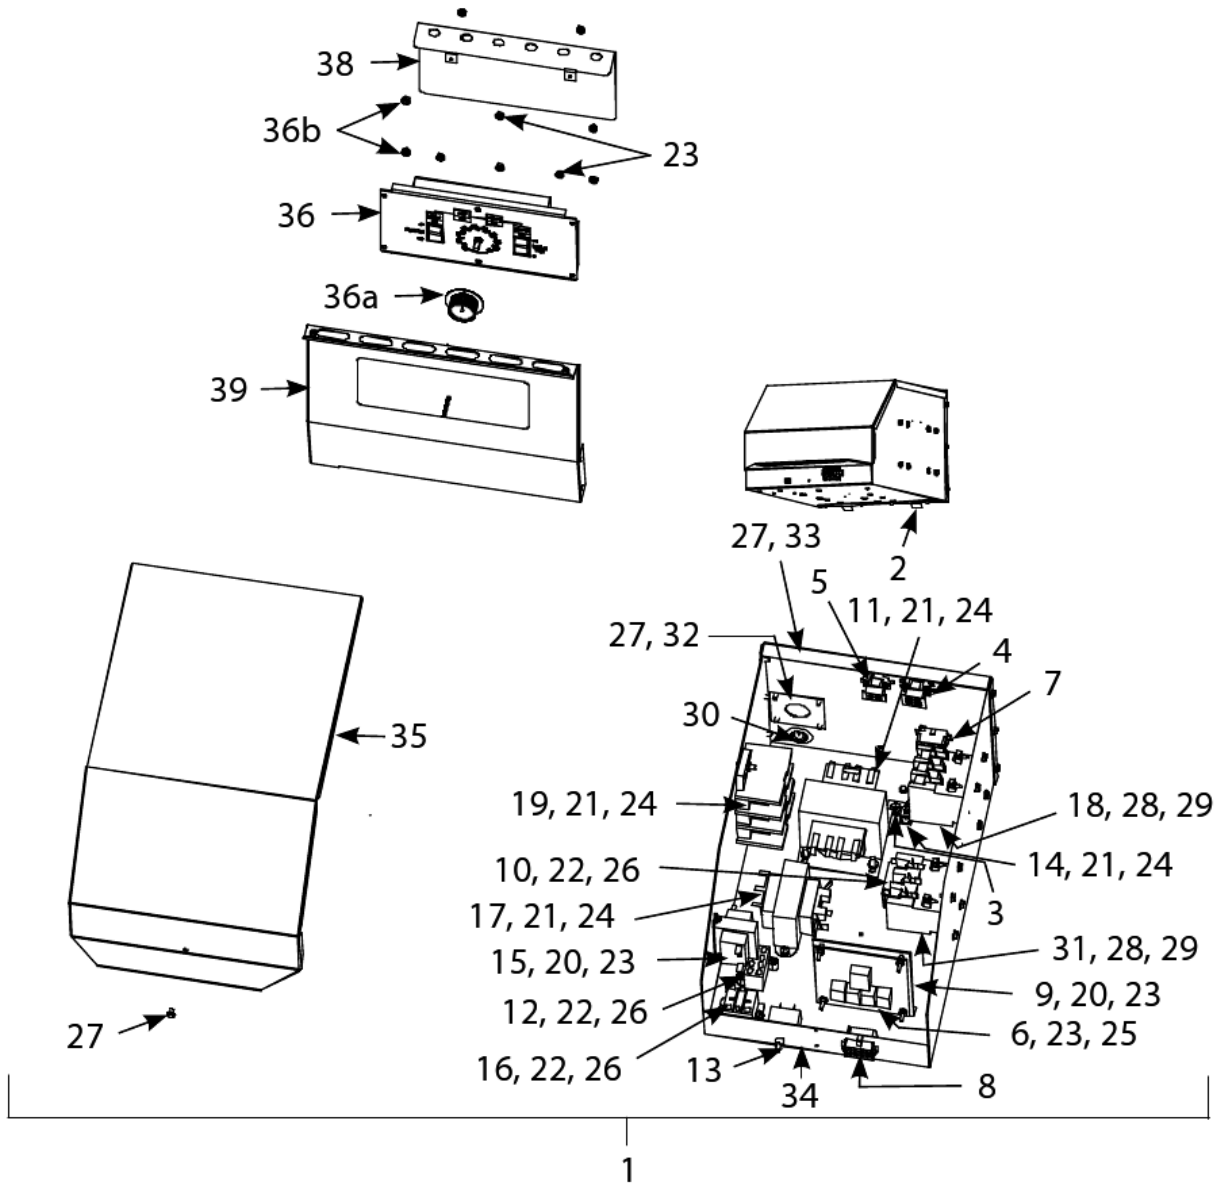

Navy Submarine Electric Fryers

Controller and Contactor Box Components

Navy Submarine Electric Fryers

Controller and Contactor Box Components

#	PART #	DESCRIPTION	QTY	Note
1	1060142SP	Contacto Box Assembly, Navy Submarine	1	
2	2000204	Brace, Contactor Box Rear	1	
3	8020742	Label, Ground	1	
4	8067187SP	Wire Assembly, Right Element	1	
5	8067189SP	Wire Assembly, Left Element	1	
5a	8068243SP	Wire Assembly, Navy Transformer	1	
6	8067935	Interface Board, Navy Shipboard	1	
7	8068345SP	Harness, Navy Submarine Fryer	1	
8	8068346SP	Cable, Navy Submarine Controller	1	
9	8068364	Stud Assembly, Interface Board	1	
10	8070012	Filter Relay - 18A 24VAC	1	
11	8070064	Transformer, 480V/120V 150 VA	1	
12	8070067	Terminal Block, 8-Pin	1	
13	8070069	Circuit Breaker, 10 Amp	1	
14	8070070	Terminal, Ground Lug	1	
15	8070855	Transformer - 120V/50-60 Hz - 12V 20VA	1	
16	8071683	Relay, 12VDC Secondary Blower Fan to cool frypot	1	
17	8072181	Transformer, 100-120V/24V 62VA	1	
18	8072284	Contacto, 24V 50 Amp Mechanical	1	
19	8072464	Power Block, Delta	1	
20	8261365	Screw, 6-32 x 0.375-inch Slot Head	25	
21	8090123	Screw - #10 x 0.75" - Slot Head	1	
22	8261366	Nut - #4-40 Keps Hex	25	
23	8090250	Nut, 6-32 Keps Hex	1	
24	8261376	Nut - #10-32 Keps Hex	10	
25	8090349	Spacer, 4mm X 6mm Aluminum	1	
26	8261359	Screw - #4-40 x 0.75" Slotted Round Head	25	
27	8090359	Screw, 8 x 0.25-inch Hex Washer Head	1	
28	8261374	Screw - #10 x 0.5" Hex Head	25	
29	8090448	Clip, Tinnerman	1	
30	8100743	Plug, 0.75-inch Hole	1	
31	8101202	Contacto, 24V 40 Amp Mechanical	1	
32	9002752	Plate, Cordset	1	
33	9004983	Back, Contactor Box	1	
34	9004984	Box, Contactor	1	
35	9008304	Cover, Contactor Box	1	
36	8069215	Controller, Navy Submarine Fryer	1	
36a	8100387	Knob	1	
36b	8261358	Nut, 6-32 Keps Hex	25	
37	8121353	Controller Cable, 15-Pin Male Connectors on 5-Foot Shielded Cable	1	
38	9008612	Shield, Controller Heat	1	
39	1063438	Bezel Assembly, Submarine Controller	1	

Controller and Contactor Box Components