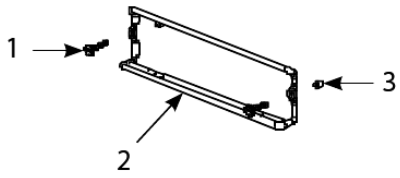

Navy Submarine Electric Fryers

Accessories

Navy Submarine Electric Fryers

Accessories

#	PART #	DESCRIPTION	QTY	Note
1	8090171	Thumbscrew, 0.25-20 x 1.375-inch	1	
2	8101403	Hanger, Wireform Basket	1	
3	8090921-FRY	Spacer, Basket Hanger	1	
4	8068558	Cover Assembly, Navy Submarine Frypot	1	
5	8121386	Basket, Twin	1	
6	8030132	Rack, Full-Vat Basket Support	1	
7	8130188	Drain Nipple, Extended	1	
8	8232109	Drain Pan, Military	1