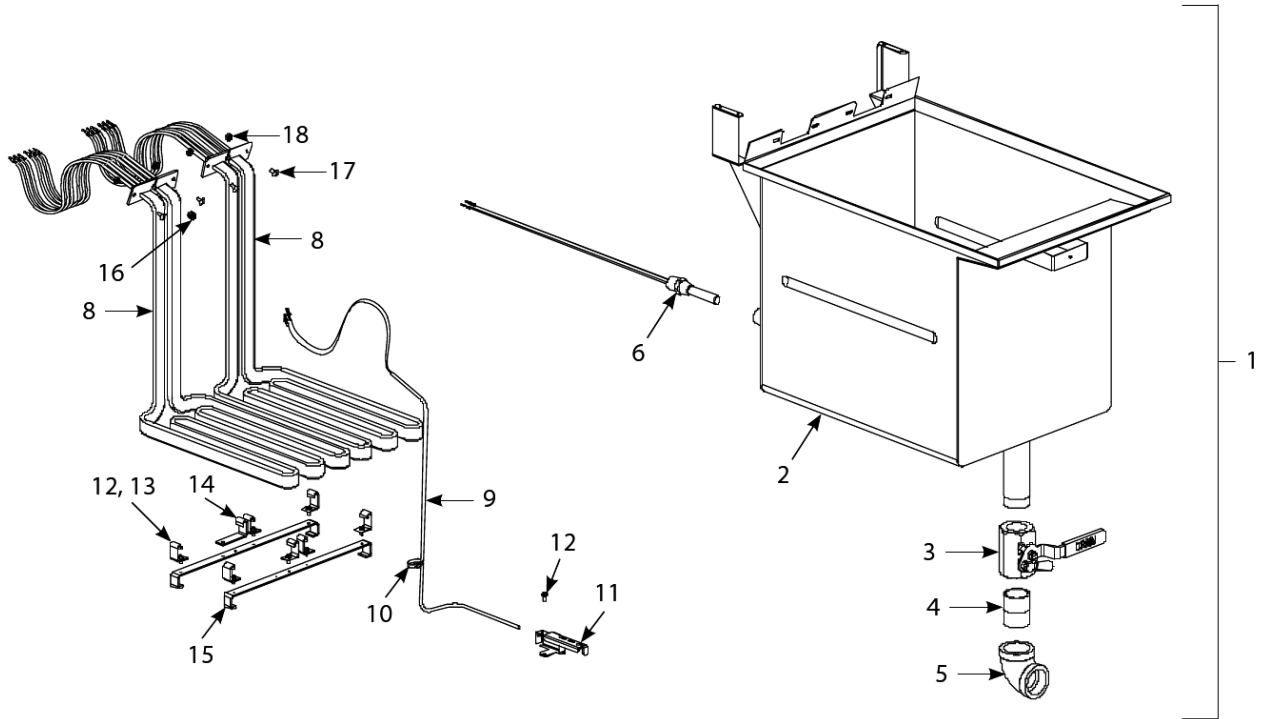

Navy Submarine Electric Fryers

Frypot, Elements, and Associated Components

Navy Submarine Electric Fryers

Frypot, Elements, and Associated Components

#	PART #	DESCRIPTION	QTY	Note
1	1060044SP	Frypot and Drain Assembly, Complete	1	
2	8232895	Frypot, Navy Submarine	1	
3	8101569	Valve, 1.25-inch, Non-filter, Full-vat Drain	1	
4	8130391-FRY	Nipple - 1.25" x Close NPT	1	
5	8130070	Elbow, 1.25-inch X 90°	1	
6	8261177	Thermostat, High-Limit 425°F/218°C	1	
7	8069771SP	Element Assembly, Navy Submarine	1	
8	8073268	Element, 440V/7kW Navy Submarine	1	
9	8073269	Probe, Navy Submarine Temperature	1	
10	8090567	Tie-Wrap - Metal	1	
11	9105022	Bracket, Temperature Probe	1	
12	8090518	Screw, 8-32 x 0.375-inch Hex Washer Slotted Head SS	1	
13	9102042	Clamp, Element	1	[1]
14	9105213	Clamp, Element and Probe	1	[2]
15	9108932	Support, Element	1	
16	8261339	Bushing, .375-inch Split	10	
17	8261330	Screw, 10-32 x 0.375-inch Slot Head SS	25	
18	8261376	Nut - #10-32 Keps Hex	10	
19	8067796SP	High-Limit and Probe Wiring Harness	1	

PART NOTES:

- [1] - Short
- [2] - Long