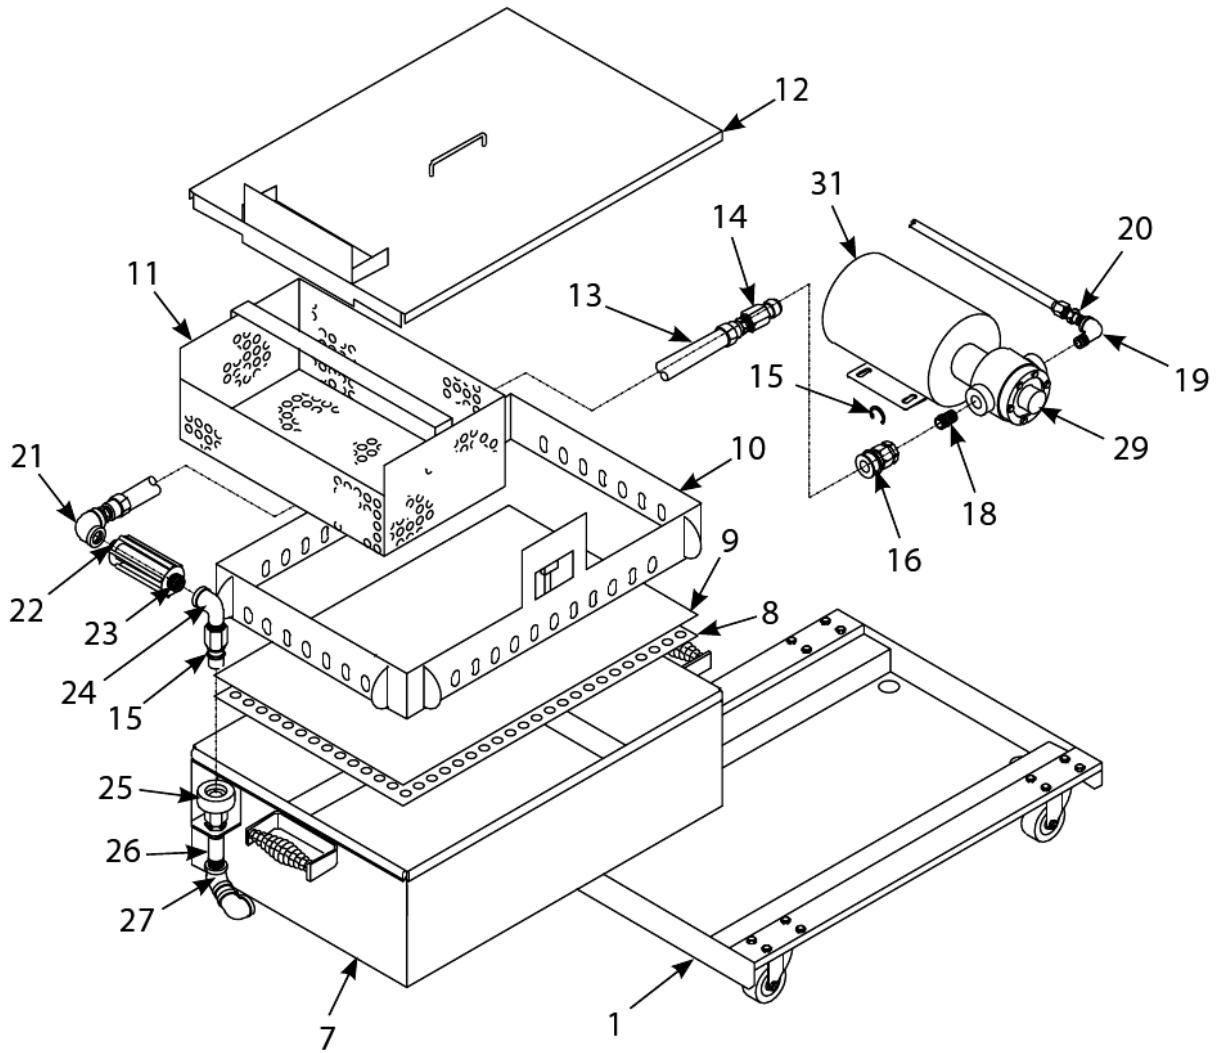

Super Cascade 75 (Early Style)

fry_p_0054_5_15

Super Cascade 75 (Early Style)

#	PART #	DESCRIPTION	QTY	Note
1	1062613SP	Caddy Assembly, Filter Pan	1	
2	2003992	Caddy, Filter Pan	1	
3	8102805	Caster - 2"	1	
4	8090428	Screw - 0.25"-20 x 0.5" Steel	1	
5	8090823	Nut, Nylock, 0.25-20	1	
6	8090816	Screw, 10-16 x 0.5"	1	
7	8233984	Pan, Filter	1	
8	8102329	Grid, Wire- Bottom	1	
9	8030170	Filter Paper, 16.5" x 25.75"	1	
10	8233632	Ring, Hold-Down	1	
11	8233720	Screen (Basket), Crumb	1	
12	8233985	Lid, Filter Pan	1	
13	8102372	Hose Assembly	1	
14	8102170	Disconnect, Male- 0.5"	1	
15	8102246	Ring, Retaining- 1"	1	
16	8102173	Disconnect, Female- 0.5"	1	
17	8160545	O-ring, Female Disconnect	1	
18	8130022	Nipple, 0.5" Close NPT BM	1	
19	8130165	Elbow - 0.5" x 90° NPT Street	1	
20	8130613-FRY	Flare Fitting, 0.5-37° x 0.5"	1	
21	1011SS	Elbow, 0.5" x 90° S/S	1	
22	44681	Handle Assembly, Oil Return	1	
23	8130761	Nipple, 0.5 x 5" NPT S/S	1	
24	8130616	Elbow, ST 0.5" x 0.5" NPT 90° BM	1	
25	8090807	Collar, Quick Disconnect	1	
26	8130265	Nipple - 0.5" x 2.5" NP	1	
27	8130345	Elbow, 0.5" x 45° BM NPT	1	
28	8130281-FRY	Nipple - 0.5" NPT x 5"	1	
29	8102098	Pump, Filter- 8GPM	1	
30	8102252	Pump, 5GPM, Filter	1	
31	8102100	Motor, Filter Pump	1	

Super Cascade 75 (Early Style)