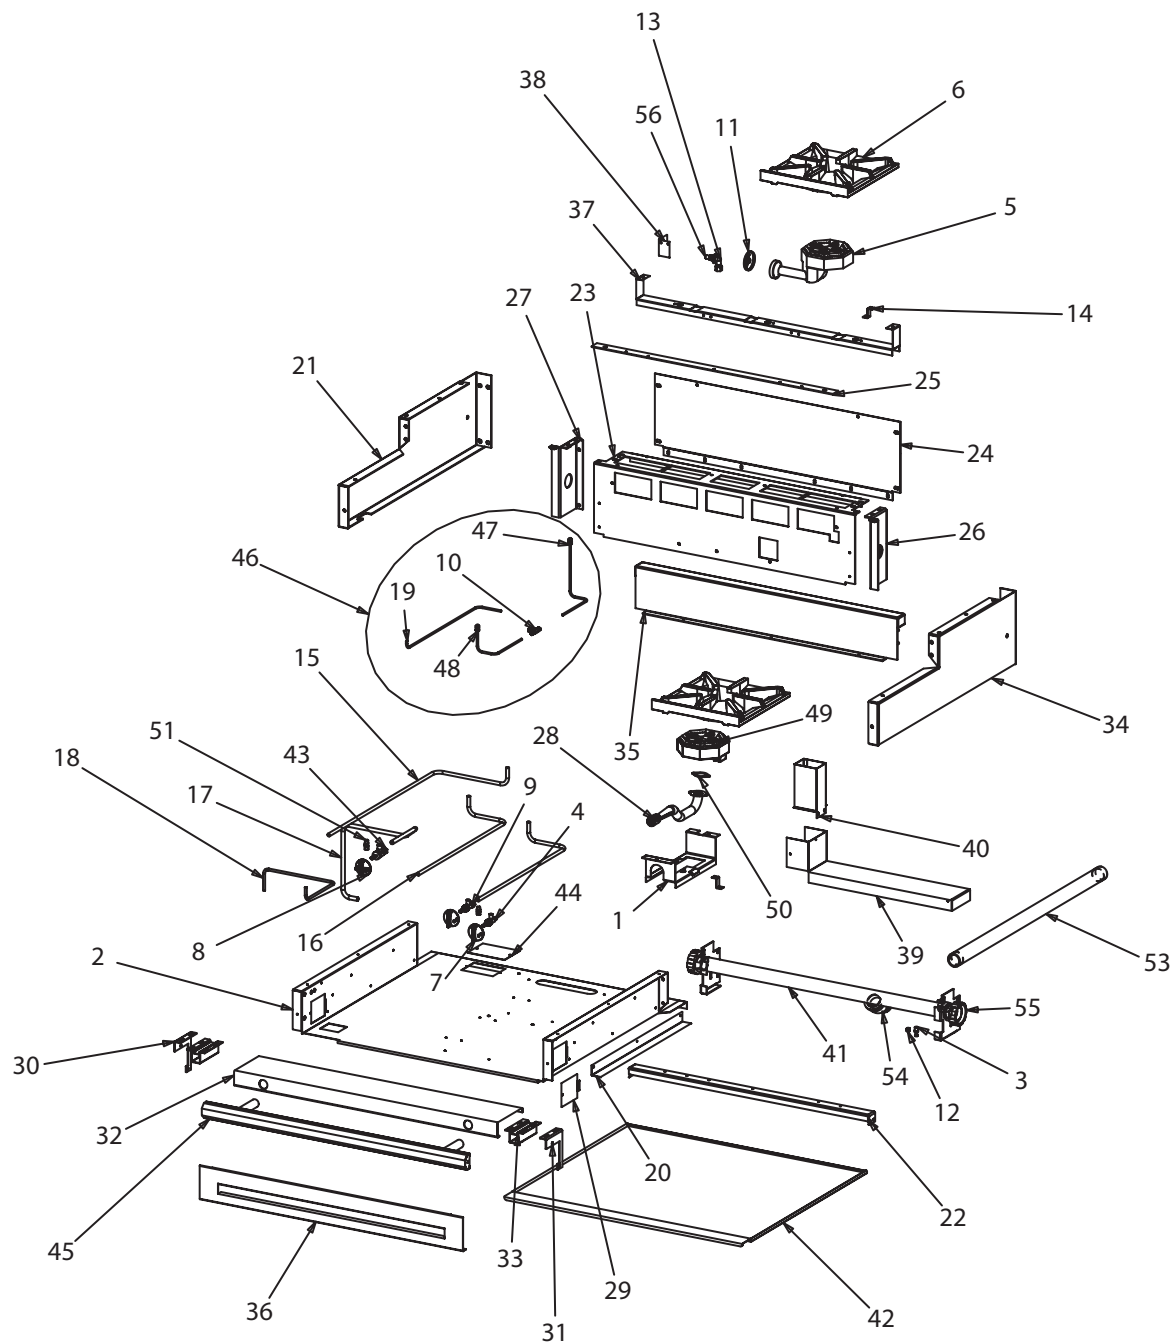

FOR ADDITIONAL C0836-6SUM
PARTS SEE SK3804

SK3803

US RANGE PARTS IDENTIFICATION
C836-6SU / RC, C0836-6SU, C0836-6SUM

Top Section

ITEM	PART #	DESCRIPTION	QUANTITY		
			MODELS		
			C836-6SU/RC	C0836-6SU	C0836-6SUM
1	3014101	Burner Hanger	3	3	3
2	3016299	Burner Box Bottom	1	1	1
3	G02251	1/8 NPT Pressure Spigot	1	1	1
4	26878XX	Valve Assy	3	3	3
5	3019001	Burner Rear	3	3	3
6	3024400	C836-12" Top Grate	6	6	6
7	224002	Knob Top Burner Valve	6	6	6
8	224003	Knob Oven Valve			1
9	227005	Valve Assy	3	3	3
10	228170	3/16 Brass Tee	3	3	3
11	1028002	Air Shutter	3	3	3
12	2203400	1/8 NPT Pipe Plug	3	3	3
	1007301	1/4 NPT Pipe Plug		1	1
13	2431900	Orifice Fitting	3	3	3
14	3014200	Pilot Tip Holder	6	6	6
15	3014303	Tubing Valve to Orifice SU LT	1	1	1
16	3014304	Tubing Valve to Orifice SU RT & Center	2	2	2
17	3014307	7/16 Tube - Oven Valve to FD Elbow (C836-6)	1		
18	3014309	1/4 Dia. Tube - Gum Valve to Comp. Fitting	1		
19	3014312	3/16 Tube Pilot Adj. To T	3	3	3
20	3016201	Body Side Support	2	2	
21	3024501	Burner Box Side LT	1	1	
	3024503	Burner Box Side LT Mod.			1
22	3017800	Unit Upper Front Channel	1	1	1
23	3020601	Back Top	1	1	1
24	3020701	Burner Box Back	1	1	1
	3020707	Burner Box Back Rear Gas	*	*	*
25	3021400	Back Top Spacer	1	1	1
26	3021796	Backguard / HS Supt. RT.	1	1	1
27	3021797	Backguard / HS Supt. LT.	1	1	1
28	3021800	Front Mixer Tube	3	3	3
29	3023100	Burner Box Side Shield	1	2	2
	3023101	Burner Box Side Shield LT.	1		
30	3023299	Rail Mtg. Bracket - RH	1	1	1
31	3023298	Rail Mtg. Bracket - LH	1	1	1
32	3023396	Front Rail Assy.	1	1	1
33	3024399	Rail Ext. Mtg. Bracket	2	2	2
34	3024500	Burner Box Side RT	1	1	1
	3024502	Burner Box Side RT Mod.			
35	3024799	Top Grate Supt Assy	1	1	1
37	3025300	Burner Hanger Rear	1	1	1
38	3025400	Orifice Support Bracket	3	3	3
39	3025801	Flue Diverter Box	1	1	1
40	3026399	Oven Flue Riser Assembly	1	1	1
41	3050689	Manifold Assy	1	1	1
	3050688	Manifold Assy Rear Gas 1 1/4	*	*	*
	3050687	Manifold Assy Rear Gas 3/4	*	*	*
42	3035400	Drip Tray	1	1	1
43	3043700	Oven Valve	1		
44	3049300	Patch	2	2	2

* OPTIONS

** NOT ILLUSTRATED

RECOMMENDED STOCK PARTS