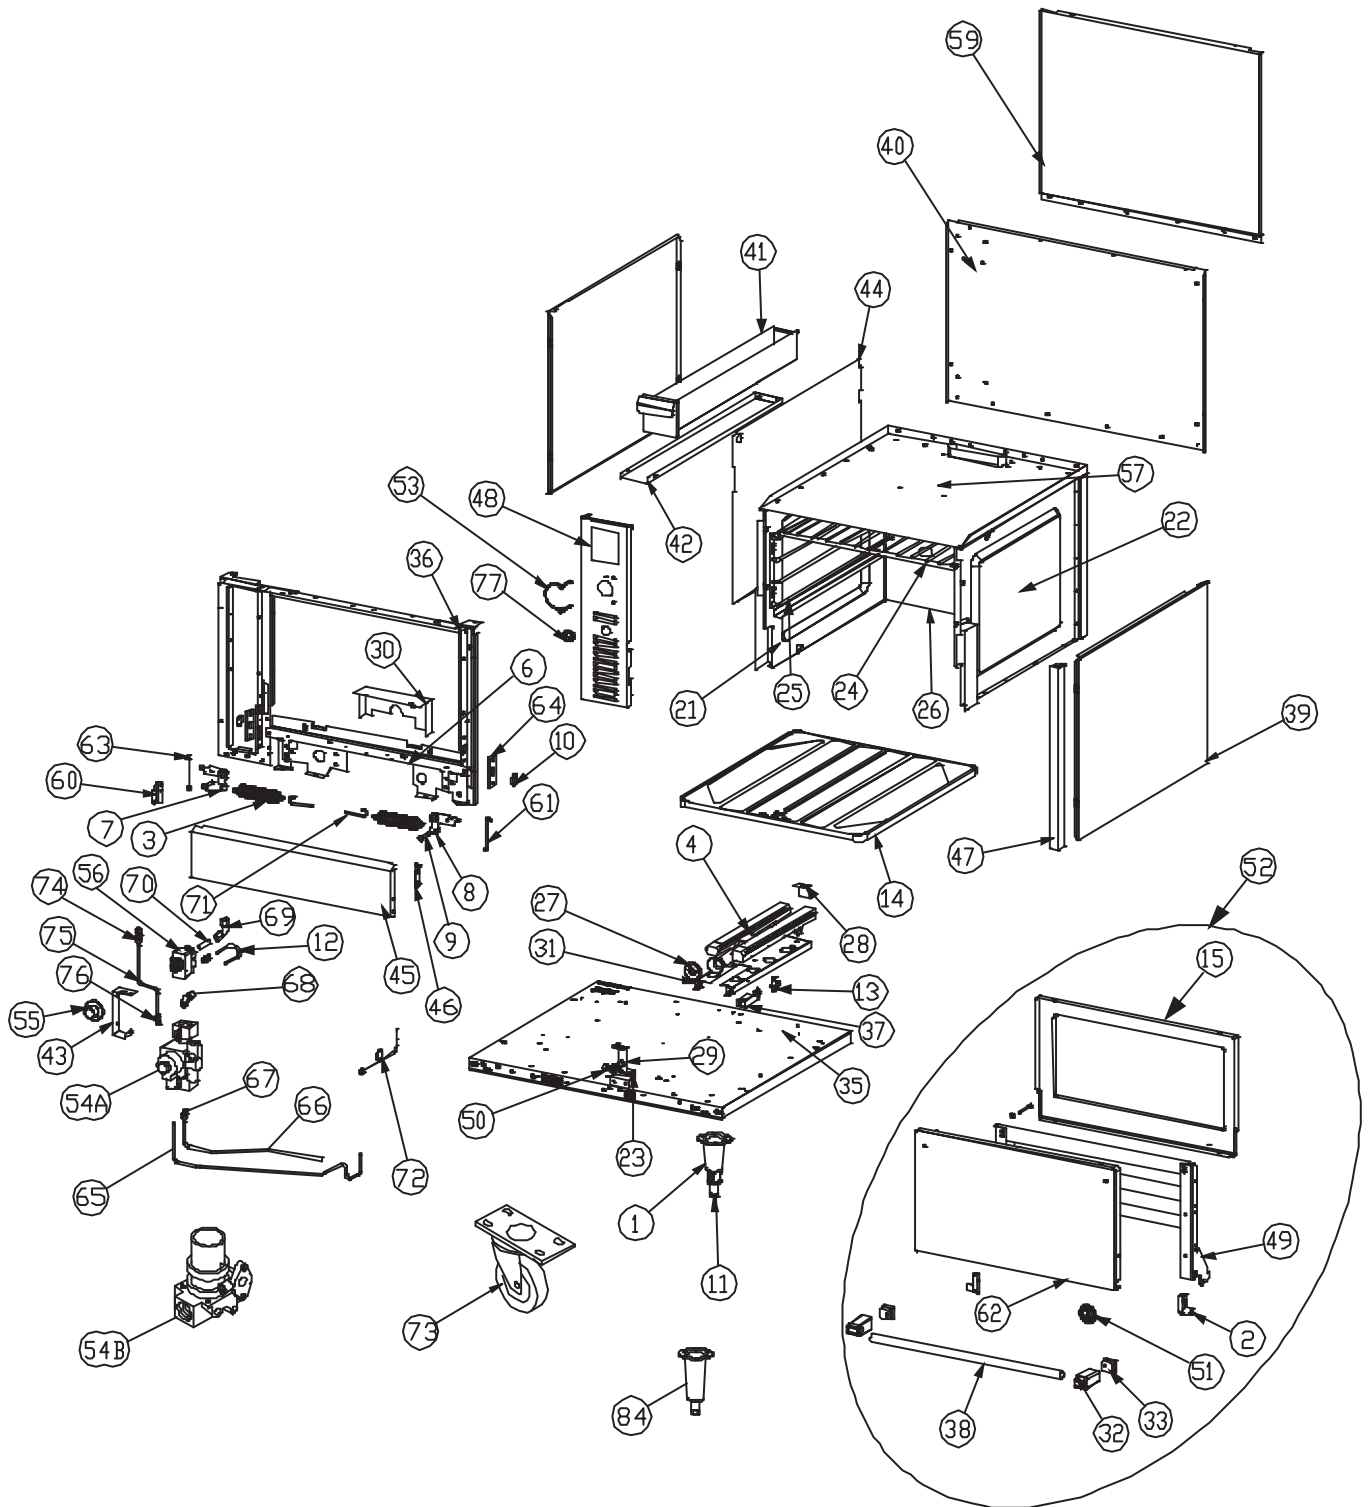

Contents:

C836 Standard Oven Base.....	Page 4
C836 RC Oven Base.....	Page 14
Baso Valve.....	Page 28
Cuisine Storage Base And Spreader Tops	Page 30
Cuisine Open Top / French Top Section	Page 46
Front Fired Hot Top	Page 48
Cuisine Hot Top / Griddle Section	Page 50
C836 STD/RC Range Top Section	Page 58
C836-6SU/RC C0836-6SU C0836-6SUM Top Section.....	Page 64
C0836M and C1836M Modular Top And Stand.....	Page 68
Cuisine C836-336A(RC), -436A(RC), C0836-336A,-436A,-324A,-424A Underfired Broilers With Adjustable Rack.....	Page 72
Cuisine C836-36A(RC), C0836-36A(-36AM), C0836-18A(-18AM), C0836-48A(-48AM), C0836-24A(-24AM), C836-WS24A Underfired Radiant Broilers With Non-adjustable Rack.....	Page 78
Cuisine C0836-324A, -424A, -336A,-436A, Broilers Storage Base	Page 84
Cuisine C0836-18AM, C0836-24AM, C0836-36AM AND C0836-48AM Broilers Modular Stand	Page 86
Cuisine Stub Backguard.....	Page 88
Cuisine Double Deck / Single Deck Back Riser.....	Page 90
Cuisine Double Deck / Single Deck High Shelf	Page 96
Revision History	Page 99
Digital Photos	Page 100