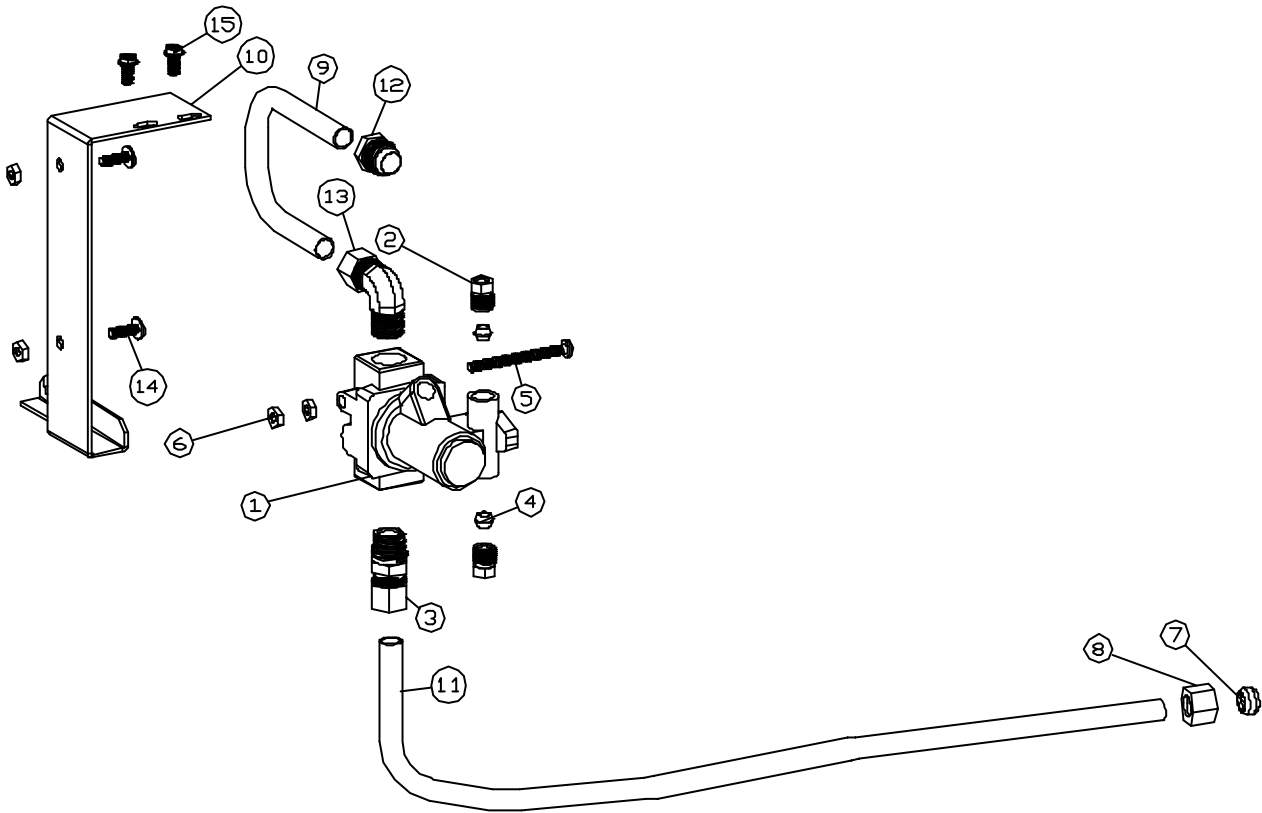

* OPTIONS

> PHOTO AT END

** NOT ILLUSTRATED

RECOMMENDED STOCK PARTS

US RANGE PARTS IDENTIFICATION

Cuisine Series Ranges

Baso Valve

ITEM	PART #	DESCRIPTION	QTY
1	1415703	Hi Temp Safety Baso Valve	1
2	M225	1/4 Tube Comp Nut	2
3	1095499	7/16 cc x 3/8 NPT Straight Connector	1
4	M124	1/4 Tubing Ferrule	2
5	F16	# 10-24 x 2.5" RD HD Machine Screw	1
6	F312	# 10-24 Locknut	4
7	M122	7/16 Tubing Ferrule	1
8	M123	7/16 Compression Nut	1
9	4518713	7/16 Tubing Oven Control To Safety Valve	1
10	4518714	Valve Mounting Bracket	1
11	4518717	7/16 Tubing Safety Valve To Orifice	1
12	1017504	7/16 cc Tube Nut	1
13	G02352-1	90 Deg. Elbow 3/8 NPT to 7/16 cc	1
14	F36	#10-24 x 5/8 Quadrex Truss HD Machine Screw	2
15	F43	#10-24 x 3/8 Hex HD Machine Screw C/W Ext Locknut	
	4518746	Includes Item Numbers 1 Through 15	