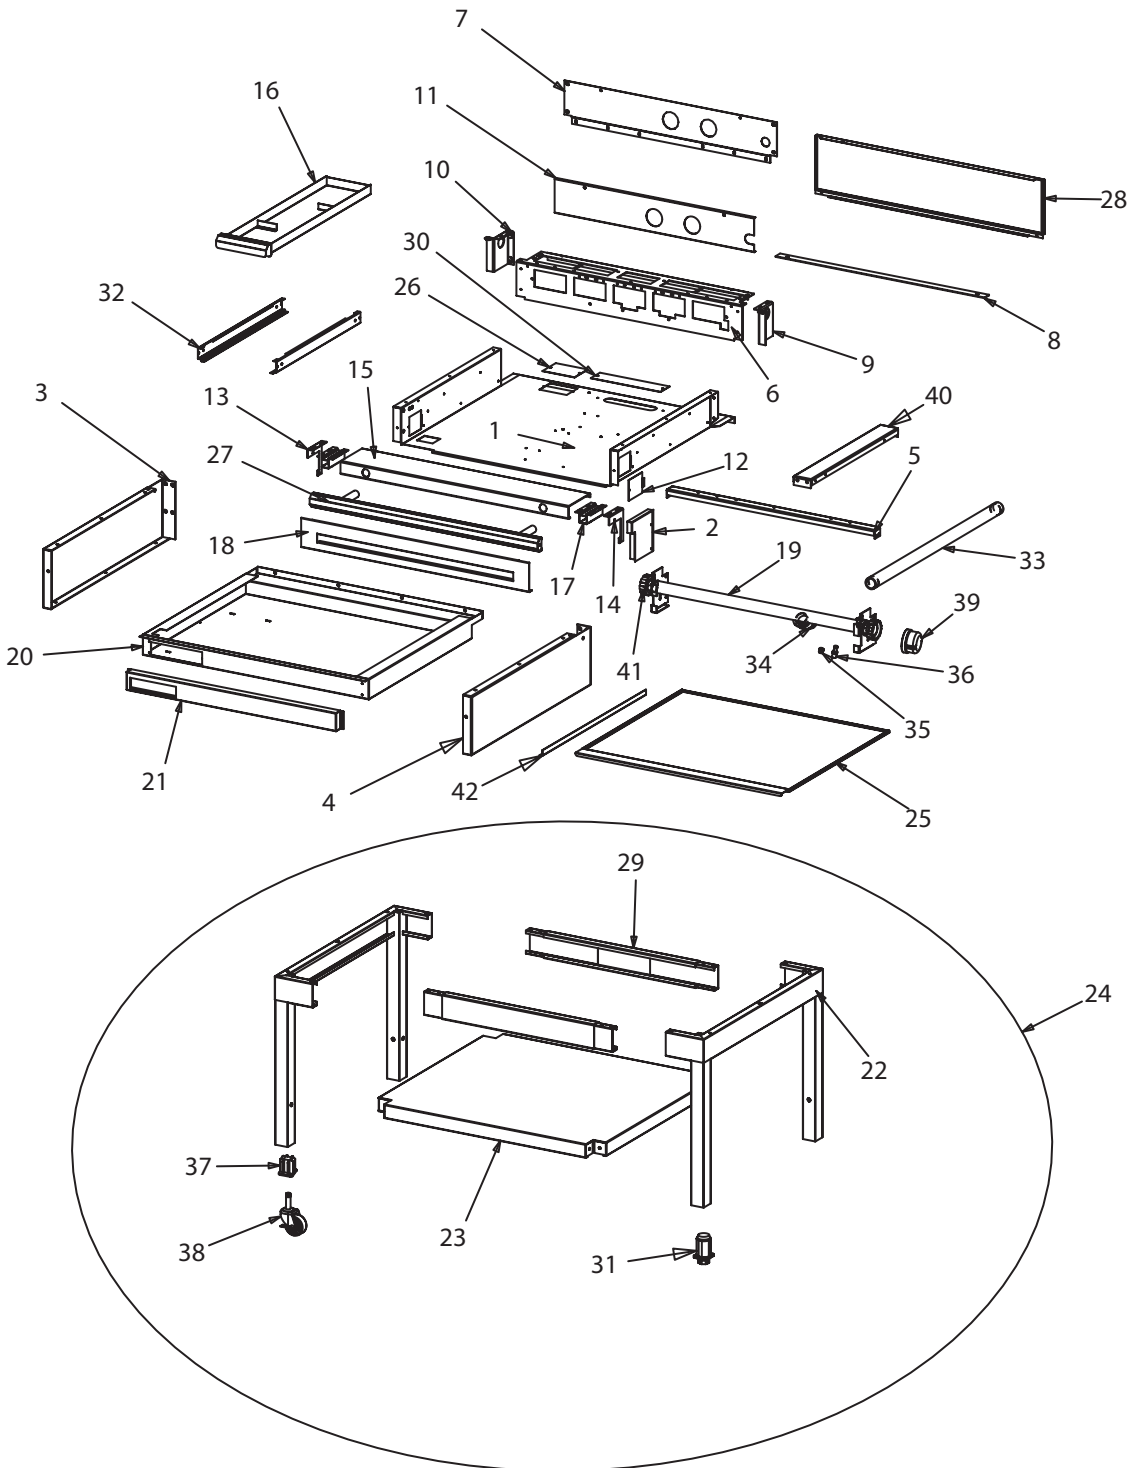

SK3804

US RANGE PARTS IDENTIFICATION

C0836M and C1836M

Modular Top and Stand

ITEM	PART #	DESCRIPTION	QUANTITY						
			MODELS						
			-6	-7	-8	-9	-10	-11/-17R	-11R/-17
1	3016299	Burner Box Bottom Assy	1	1	1	1	1	1	1
2	3050700	End Enclosure RT	*	*	*	*	*	*	*
	3050701	End Enclosure LT	*	*	*	*	*	*	*
3	3016803	Burner Box Side L/H	1	1	1	1	1	1	1
4	3016802	Burner Box Side R/H	1	1	1	1	1	1	1
5	3017800	Unit Upper Front Channel	1	1	1	1	1	1	1
6	3020600	Back Top	1	1	1	1	1	1	1
7	3020700	Burner Box Back	1	1	1	1	1	1	1
	3020705	Burner Box Back Rear Gas		*		*		*	*
	3020706	Burner Box Back Rear Gas	*		*				
8	3021400	Back Top Spacer	1	1	1	1	1	1	1
9	3021798	Upright Support Assy - LH	1	1	1	1	1	1	1
10	3021799	Upright Support Assy - RH	1	1	1	1	1	1	1
11	3022900	Rear Radiation Shield	1	1	1	1	1	1	1
12	3023100	Burner Box Side Shield	2	2	2	2	2	2	2
13	3023299	Rail Mtg. Bracket R/H	1	1	1	1	1	1	1
14	3023298	Rail Mtg. Bracket L/H	1	1	1	1	1	1	1
15	3023396	Front Rail Assy	1	1	1	1	1	1	1
17	3024399	Rail Ext. Mtg. Assy.	2	2	2	2	2	2	2
18	3025000	Valve Panel	1	1	1	1	1	1	1
19	3050689	Manifold Assy	1						
	3050688	Manifold Assy Rear Gas 1 1/4	*						
	3050687	Manifold Assy Rear Gas 3/4	*						
	3050686	Manifold Assy		1					
	3050685	Manifold Assy Rear Gas 1 1/4		*					
	3050684	Manifold Assy Rear Gas 3/4		*					
	3050683	Manifold Assy			1				
	3050682	Manifold Assy Rear Gas 1 1/4			*				
	3050681	Manifold Assy Rear Gas 3/4			*				
	3050692	Manifold Assy				1			
	3050691	Manifold Assy Rear Gas 1 1/4				*			
	3050690	Manifold Assy Rear Gas 3/4				*			
	3050677	Manifold Assy					1		
	3050680	Manifold Assy						1	
	3050679	Manifold Assy Rear Gas 1 1/4						*	
3050678	Manifold Assy Rear Gas 3/4						*		
3050676	Manifold Assy							1	
3050675	Manifold Assy Rear Gas 1 1/4							*	
3050674	Manifold Assy Rear Gas 3/4							*	
20	3033400	Main Bottom - Modular	1	1	1	1	1	1	1
21	3033600	Lower Front Panel	1	1	1	1	1	1	1
22	3034099	Side Leg Assy	2	2	2	2	2	2	2
23	3034100	Shelf	1	1	1	1	1	1	1
24	3034399	Stand Assy C/W Legs	1	1	1	1	1	1	1
	3034397	Stand Assy C/W Casters	*	*	*	*	*	*	*
25	3035400	Drip Tray 36"	1	1					
26	3049300	Patch	2	2	2	2	2	2	2
27	3049696	Extended Rail Assy	1	1	1	1	1	1	1

* OPTIONS

** NOT ILLUSTRATED

RECOMMENDED STOCK PARTS