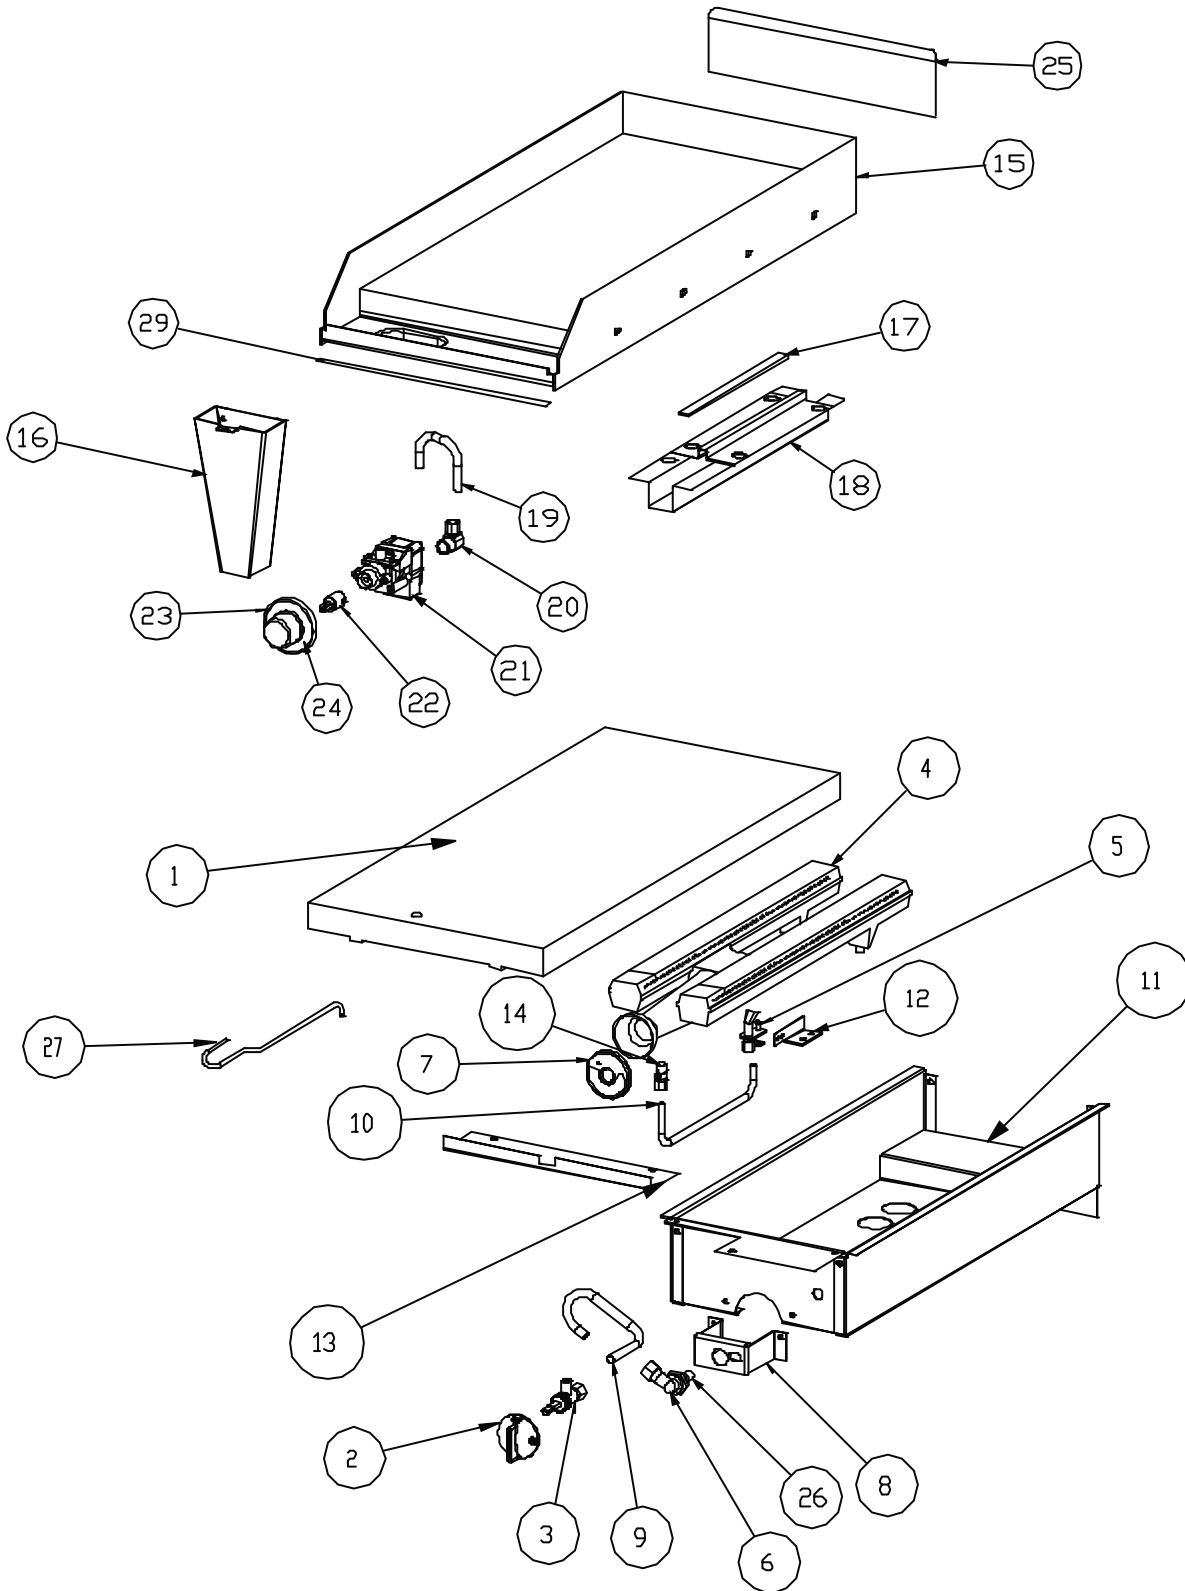

SK3798

US RANGE PARTS IDENTIFICATION

Cuisine

Hot Top / Griddle Section

ITEM	PART #	DESCRIPTION	QUANTITY				CRITICAL
			MODELS				
			12" GRIDDLE	12" T STAT GRIDDLE	12" HOT TOP	18" HOT TOP	
1	222141	12" Hot Top Casting			1		
	222139	18" Hot Top Casting				1	
2	224002	Knob Top Burner Valve	1		1	1	
3	227005	Valve Assy	1		1	1	C
4	1014900	H Burner	1	1	1	1	C
5	G0635-1	Pilot Nat	1	1	1	1	C
	G0635-2	Pilot Pro	1	1	1	1	C
6	2431900	Orifice Fitting	1	1	1	1	
7	2512100	Air Shutter	1	1	1	1	
8	2617400	Orifice Support	1	1	1	1	
9	3014313	Griddle Tubing Valve to Orifice	1		1	1	
10	3014314	1/4 Tube Pilot Adj. to Pilot Grid/Ht	1	1	1	1	
11	3017996	12" Fire Box Assy	1	1	1	1	
12	3021200	Pilot Bracket	1	1	1	1	
13	3050001	12" Hot Top Seal			1		
	3050000	18" Hot Top Seal				1	
14	G6809	.250 Pilot Valve	1	1	1	1	
15	3021192	12" Griddle Assy.	1	1			
16	3053399	Grease Chute Assy.	1	1			
17	2676401	Insulation Strip		1			
18	3021699	Bulb Shield Assy		1			
19	3014302	3/8 Tubing T Stat To Orifice		1			
20	076050-26	Elbow Compression 3/8		1			
21	1360200	BJ Thermostat		1			C
22	2527700	Adapter Knob		1			C
23	G02716-2	Dial - (Universal) Medium Shaft		1			C
24	G02725-14	Dial Insert Fahrenheit		1			C
	G02725-7	Dial Insert Celsius		1			C
25	3051000	Rear Grid Splash Shield 12"	1	1			
26	M8-42	Orifice Hood Nat	1	1		1	
	M8-52	Orifice Hood Pro	1	1		1	
	M8-46	Orifice Hood Nat			1		
	M8-53	Orifice Hood Pro			1		
27	G6308-1-8	Lid Lifter			1	1	
29	4523436	Griddle Seal	1	1	1		
	Seal implemented on Sept. 6/07 - from serial # 0709100173879						

* OPTIONS

** NOT ILLUSTRATED

RECOMMENDED STOCK PARTS