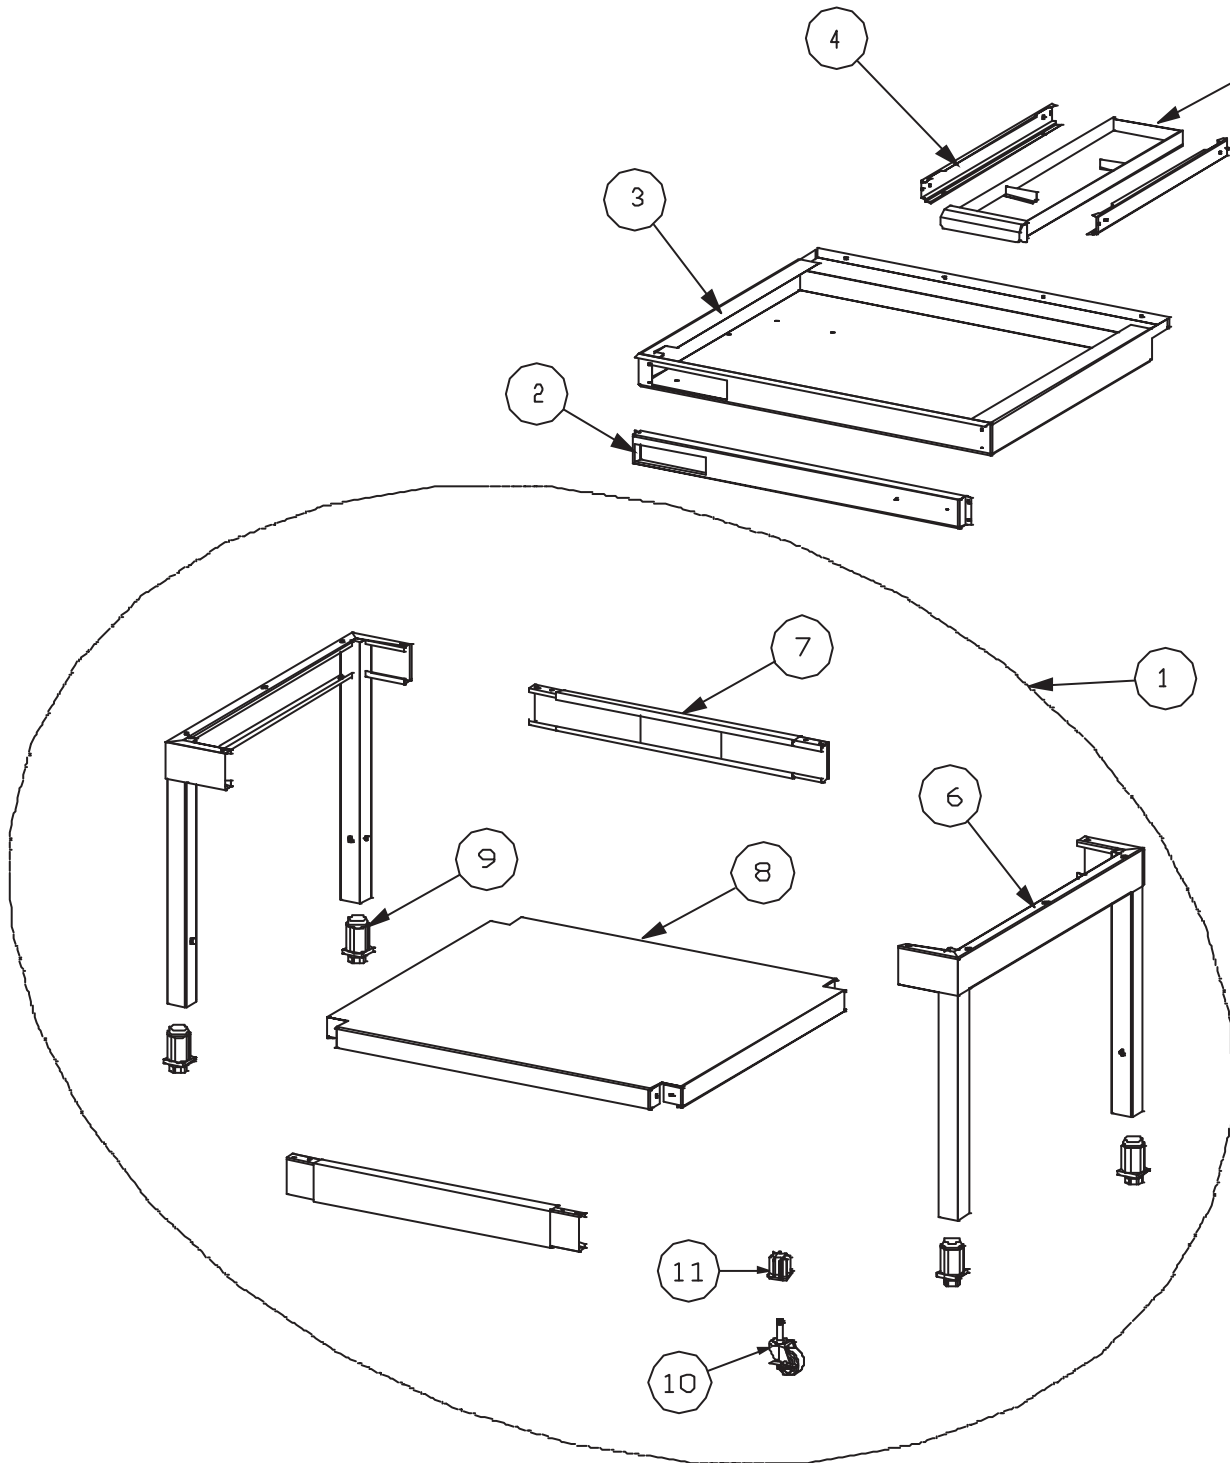

US RANGE PARTS IDENTIFICATION

Cuisine C0836-324A, -424A, -336A,-436A, Broilers Storage Base

ITEM	PART #	DESCRIPTION	QUANTITY				DATE	
			MODELS				UP TO	FROM
			C0836-324A	C0836-424A	C0836-336A	C0836-436A		
1	3017107	Body Side - Right	1	1	1	1		
2	3022003	Inner Liner - Left	1	1	1	1		
3	3022200	Main Bottom Lining - 36"			1	1		
	3022201	Main Bottom Lining - 24"	1	1				
4	3017306	Main Back - 36"			1	1		
	3017307	Main Back - 24"	1	1				
5	3022002	Inner Liner - Right	1	1	1	1		
6	3017108	Body Side - Left	1	1	1	1		
8	3022699	Door Hinge Assembly - Right	1	1	2	2		
9	3022698	Door Hinge Assembly - Left	1	1	2	2		
10	078056-5	Flange Bearing	2	2	4	4		
11	2530900	.375" Hole Plug	3	3	6	6		
12	3051100	Door Catch	1	1	2	2		
13	3022404	Inner Door Liner 16.312 X 14.984			2	2		
	3022405	Inner Door Liner 20.906 X 14.984	1	1				
14	1027800	Swivel Caster Less Brake	*	*	*	*	Dec-10-04	
	4519432	Swivel Caster	*	*	*	*		Dec-10-04
	1027801	Swivel Caster C/W Brake	*	*	*	*	Dec-10-04	
	4519433	Swivel Caster With Brake	*	*	*	*		Dec-10-04
15	3031900	Storage Door Handle	1	1	2	2		
16	2327100	Door Stop Bumper	1	1	2	2		
17	3014799	Main Bottom Assembly - 36"			1	1		
	3014798	Main Bottom Assembly - 24"	1	1				
18	3015694	Front Frame Assembly - 36"			1	1		
	3015693	Front Frame Assembly - 24"	1	1				
19	1027600	6" Leg Retainer	4	4	4	4		
20	1150502	Leg Bullet	4	4	4	4		
21	3022304	Outer Door Panel 16.469 X 15.109			2	2		
	3022305	Outer Door Panel 21.063 X 15.109	1	1				
22>	4519273	6" S/S Adjustable Leg (Optional)	4	4	4	4		

* OPTIONS

> PHOTO AT END

** NOT ILLUSTRATED

RECOMMENDED STOCK PARTS

NOTE:
FRO BROILER TOP SECTION
COMPONENTS REFER
TO DWG. SK3839

SK3838