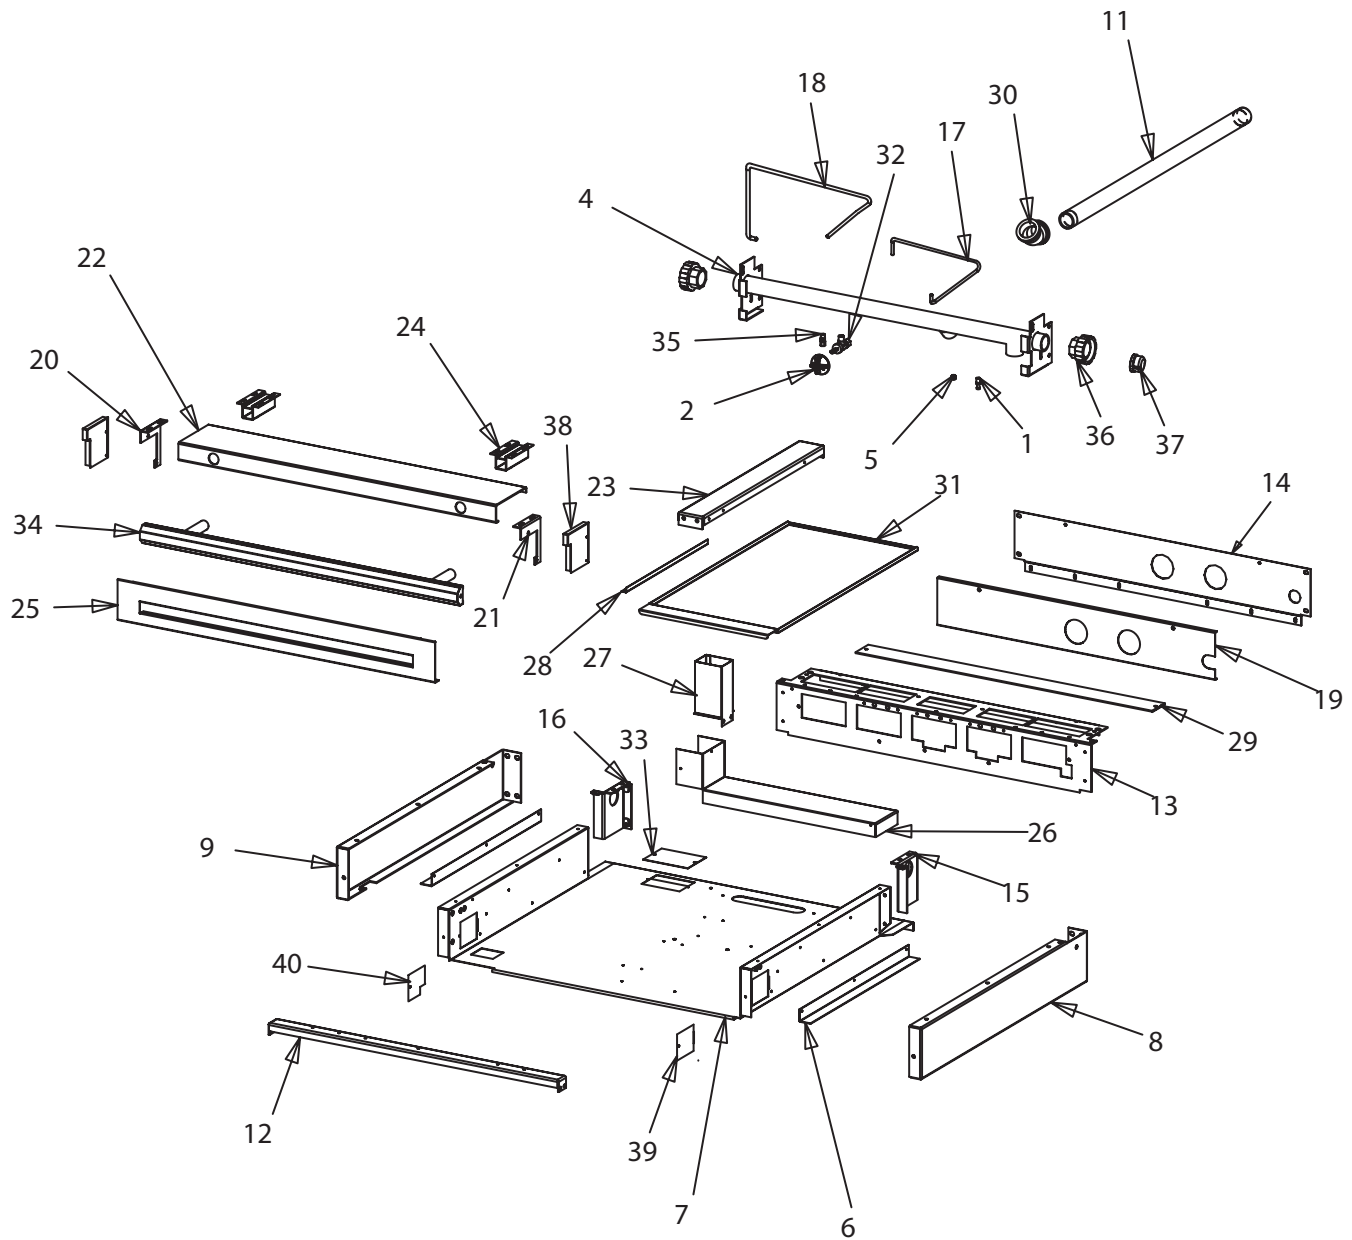

SK3830

US RANGE PARTS IDENTIFICATION
C836 STD /RC Range - Top Section

ITEM	PART #	DESCRIPTION	QUANTITY		
			MODELS		
			-14	-14L	-15
1	G02251-1	1/8 NPT Pressure Spigot	1	1	1
2	224003	Oven Knob	1	1	1
4	3050686	Manifold Assy	1		
	3050685	Manifold Assy Rear Gas 1 1/4	*		
	3050684	Manifold Assy Rear Gas 3/4	*		
	3050692	Manifold Assy		1	
	3050691	Manifold Assy Rear Gas 1 1/4		*	
	3050690	Manifold Assy Rear Gas 3/4		*	
	3050689	Manifold Assy			1
	3050688	Manifold Assy Rear Gas 1 1/4			*
	3050687	Manifold Assy Rear Gas 3/4			*
5	2203400	1/8 NPT Pipe Plug	2	2	3
6	3016201	Body Side Support	2	2	2
7	3016299	Burner Box Bottom Assy	1	1	1
8	3016800	Burner Box Side RT	1	1	1
9	3016801	Burner Box Side LT	1	1	1
11	076029-199	1 1/4 x 33" Rear Gas Nipple	*	*	*
	076029-182	3/4 x 33" Rear Gas Nipple	*	*	*
12	3017800	Unit Upper Front Channel	1	1	1
13	3020600	Back Top	1	1	1
14	3020700	Burner Box Back	1	1	1
	3020705	Burner Box Back Rear Gas	*	*	
	3020706	Burner Box Back Rear Gas			*
15	3021799	Upright Support Assy RT	1	1	1
16	3021798	Upright Support Assy LT	1	1	1
17	3014309	1/4 Tube Ov .Pilot Adj. To Comp.	1	1	
	3014318	1/4 Tube Ov .Pilot Adj. To Comp.		1	
18	3014317	7/16 Tube Ov Valve To Comp El.		1	
	3014307	7/16 Tube Ov Valve To Comp El.	1		1
19	3022900	Rear Radiation Shield	1	1	1
20	3023298	Rail Mtg Bracket LT	1	1	1
21	3023299	Rail Mtg Bracket RT	1	1	1
22	3023396	Front Rail Assy	1	1	1
23	3023600	Center Support	1	1	
24	3024399	Rail Ext. Mtg. Bracket	2	2	2
25	3025000	Valve Panel	1	1	1
26	3025801	Flue Diverter Box	1	1	1
27	3026399	Oven Flue Riser Assy.	1	1	1
28	2354700	Drip Tray Guide	1	1	
29	3021400	Back Top Spacer	1	1	1
30	3027000	45 Deg Elbow 1 1/4 NPT	*	*	*
	G02419-1	45 Deg Elbow 3/4 NPT	*	*	*
31	3035401	Drip Tray	1	1	
	3035400	Drip Tray			1
32	3043700	Oven Valve	1	1	1
33	3049300	Patch	2	2	2
34	3049696	Extended Rail Assy	1	1	1
35	G6809	Gum Valve 1/4	1	1	1
36	G7075	Ohio Union	1	1	1
37	G02335-1	1 1/4 Pipe Cap	*	*	*
38	3050700	End Enclosure RT	*	*	*
	3050701	End Enclosure LT	*	*	*

* OPTIONS

** NOT ILLUSTRATED

RECOMMENDED STOCK PARTS