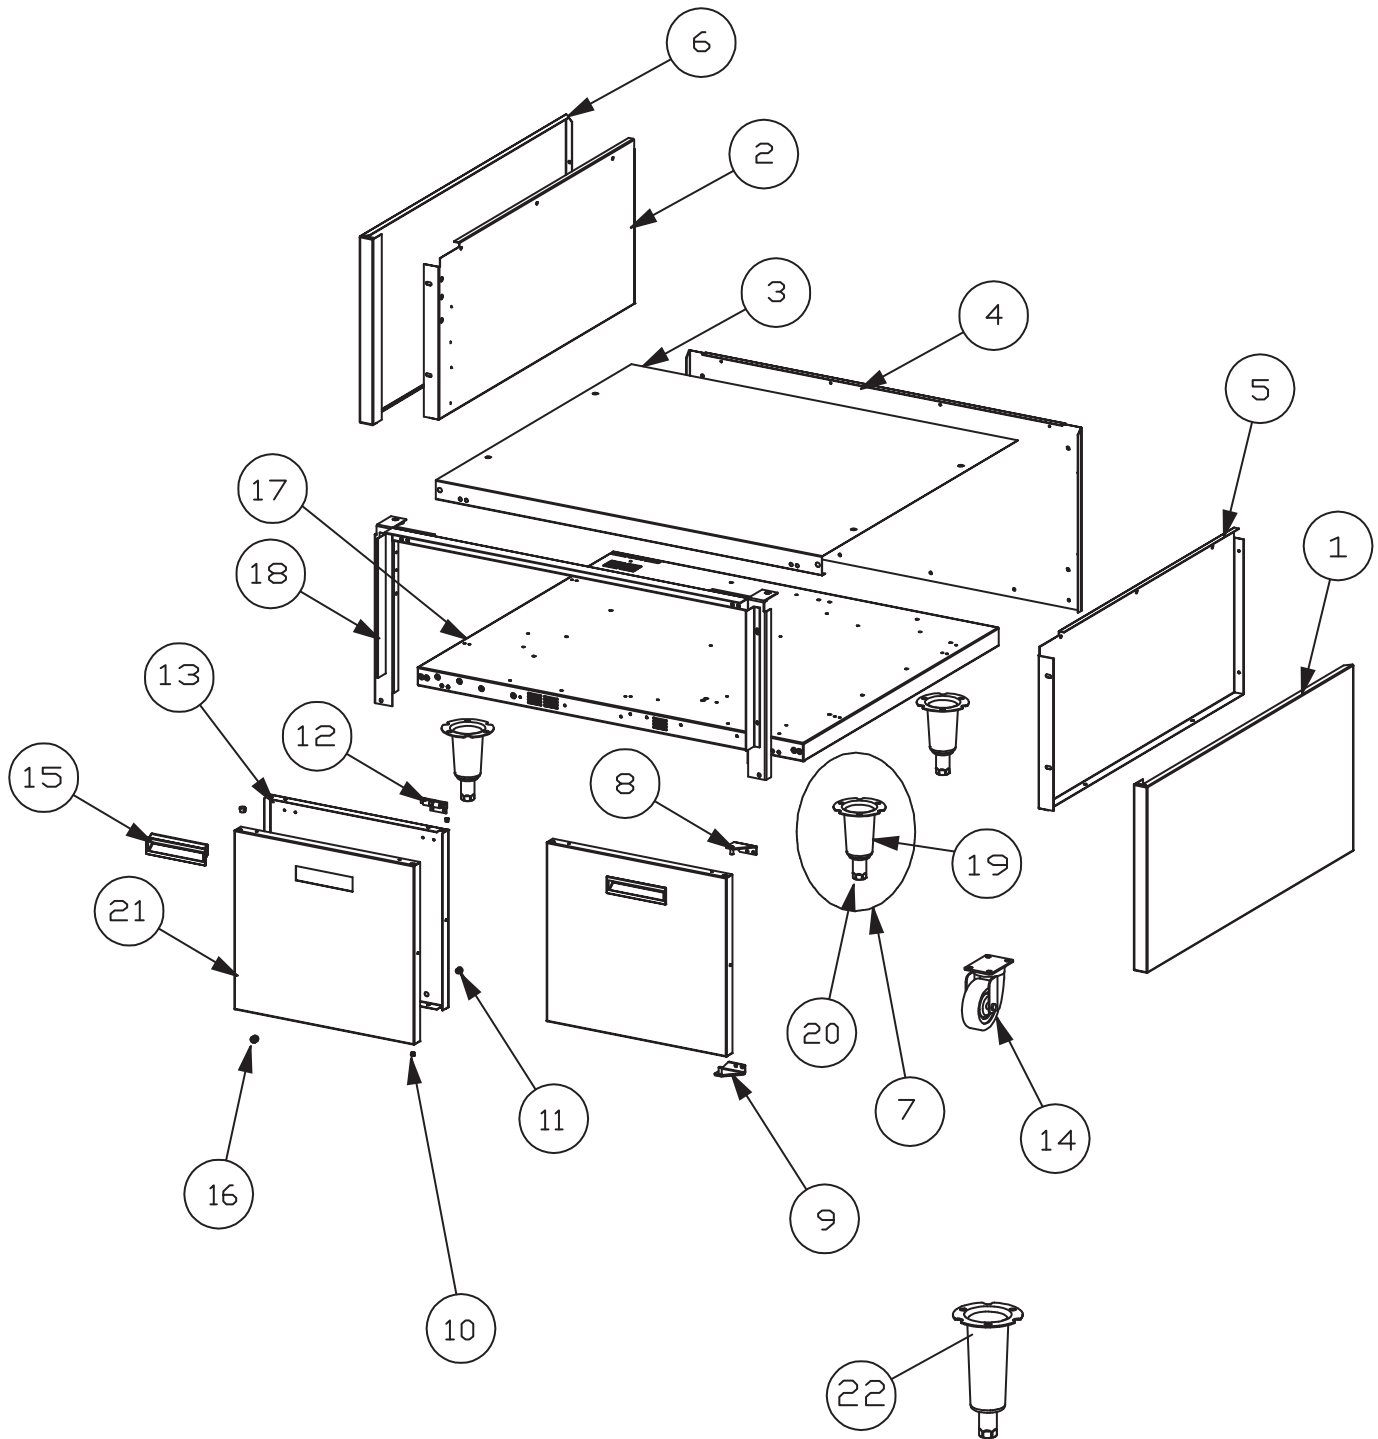

NOTE:
FOR BROILER TOP SECTION
COMPONENTS REFER
TO DWG SK3835

SK3836

US RANGE PARTS IDENTIFICATION

Cuisine C0836-324A, -424A, -336A,-436A, Broilers Storage Base

ITEM	PART #	DESCRIPTION	QUANTITY				DATE	
			MODELS				UP TO	FROM
			C0836-324A	C0836-424A	C0836-336A	C0836-436A		
1	3017107	Body Side - Right	1	1	1	1		
2	3022003	Inner Liner - Left	1	1	1	1		
3	3022200	Main Bottom Lining - 36"			1	1		
	3022201	Main Bottom Lining - 24"	1	1				
4	3017306	Main Back - 36"			1	1		
	3017307	Main Back - 24"	1	1				
5	3022002	Inner Liner - Right	1	1	1	1		
6	3017108	Body Side - Left	1	1	1	1		
8	3022699	Door Hinge Assembly - Right	1	1	2	2		
9	3022698	Door Hinge Assembly - Left	1	1	2	2		
10	078056-5	Flange Bearing	2	2	4	4		
11	2530900	.375" Hole Plug	3	3	6	6		
12	3051100	Door Catch	1	1	2	2		
13	3022404	Inner Door Liner 16.312 X 14.984			2	2		
	3022405	Inner Door Liner 20.906 X 14.984	1	1				
14	1027800	Swivel Caster Less Brake	*	*	*	*	Dec-10-04	
	4519432	Swivel Caster	*	*	*	*		Dec-10-04
	1027801	Swivel Caster C/W Brake	*	*	*	*	Dec-10-04	
	4519433	Swivel Caster With Brake	*	*	*	*		Dec-10-04
15	3031900	Storage Door Handle	1	1	2	2		
16	2327100	Door Stop Bumper	1	1	2	2		
17	3014799	Main Bottom Assembly - 36"			1	1		
	3014798	Main Bottom Assembly - 24"	1	1				
18	3015694	Front Frame Assembly - 36"			1	1		
	3015693	Front Frame Assembly - 24"	1	1				
19	1027600	6" Leg Retainer	4	4	4	4		
20	1150502	Leg Bullet	4	4	4	4		
21	3022304	Outer Door Panel 16.469 X 15.109			2	2		
	3022305	Outer Door Panel 21.063 X 15.109	1	1				
22>	4519273	6" S/S Adjustable Leg (Optional)	4	4	4	4		