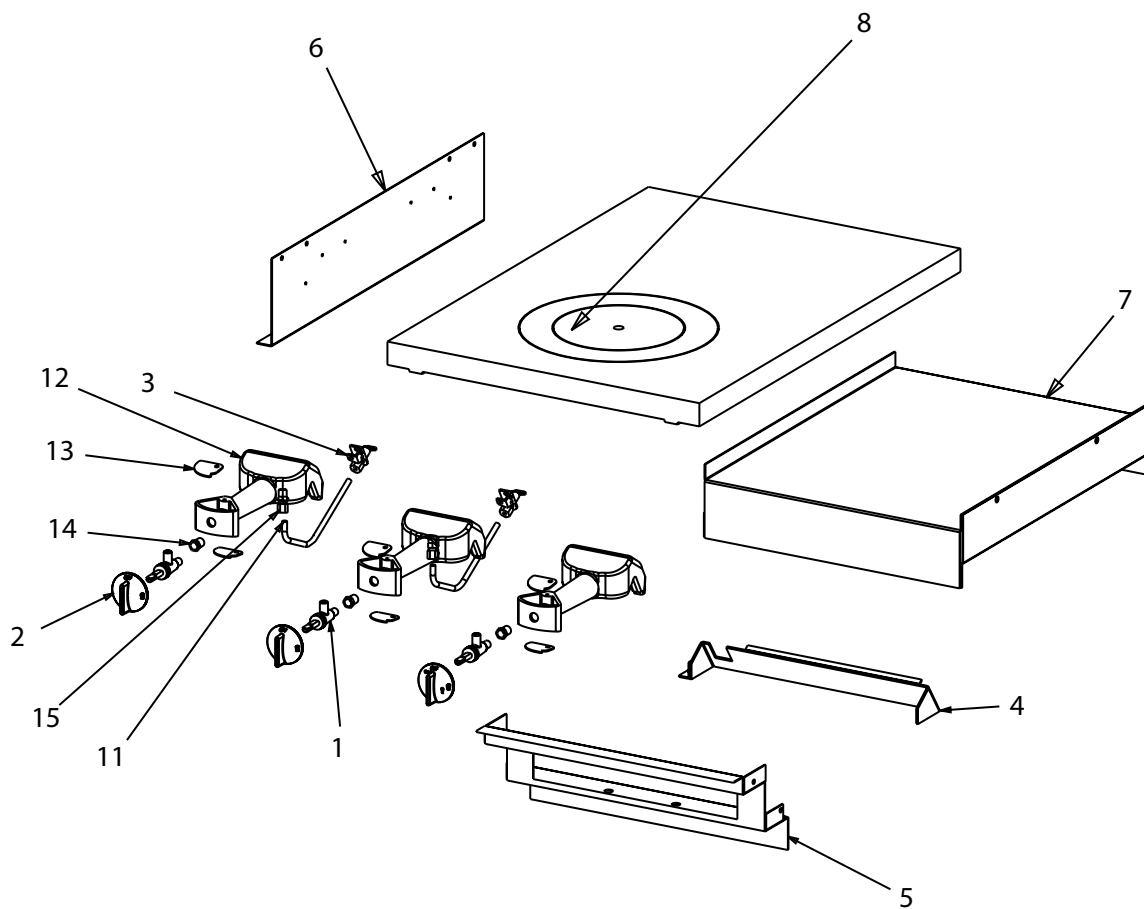

SK3799

US RANGE PARTS IDENTIFICATION

Cuisine

Front Fired Hot Top

ITEM	PART NUMBER	DESCRIPTION	QUANTITY	
			MODELS	
			18"	36"
1	26878XX	Valve Assy	3	6
2	224002	Knob Top Burner Valve	3	6
3	G0526-1	Pilot Natural	2	4
	G0526-2	Pilot Pro.	2	4
4	2340498	Burner Air Shield LT	1	2
5	3023500	Top Burner Housing	1	
	3023501	Top Burner Housing		1
6	3025700	Side Radiation Shield Support	1	
7	3026298	Radiation Pan Assembly	1	
	2026299	Radiation Pan Assembly		1
8	222140	Front-Fired Hot Top Casting	1	2
11	G0508-1-8	Pilot Tubing	2	4
12	G3575-32	Top Burner	3	6
13	G4155	Air Shutter	6	12
14	M8-53	Small Hood Nat	3	6
	M8-58	Small Hood Pro	3	6
15	G6809	1/4" Gum Valve	2	4

* OPTIONS

** NOT ILLUSTRATED

RECOMMENDED STOCK PARTS