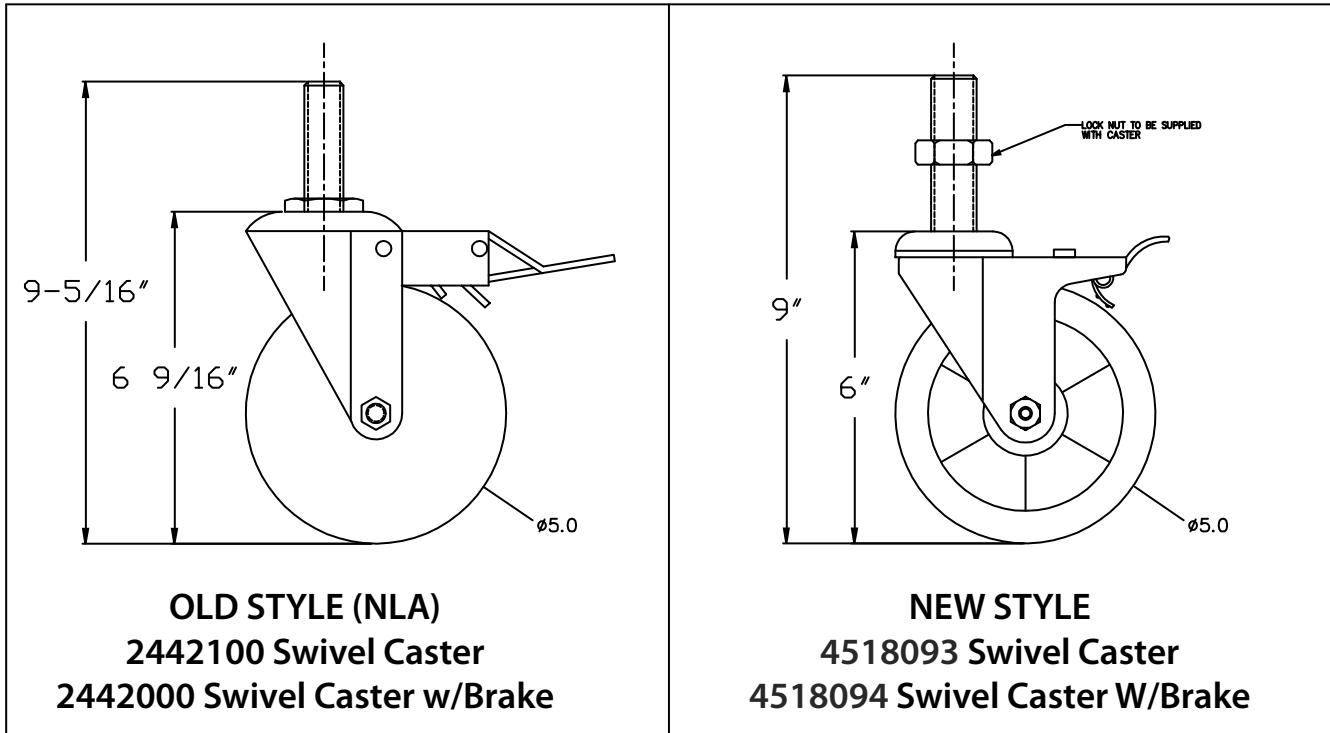

Please note that there are differences between the old and new casters, The new casters are .312" (5/16) shorter overall so in this case, would not be interchangeable. When replacing the old caster Garland highly recommends replacing all remaining casters with the new caster. both new and old casters use (5") diameter wheels.

First unit manufactured with the new casters:
Model: CG-72R-0004
Serial Number: 0410100108836
Implementation Date: October 25/2004