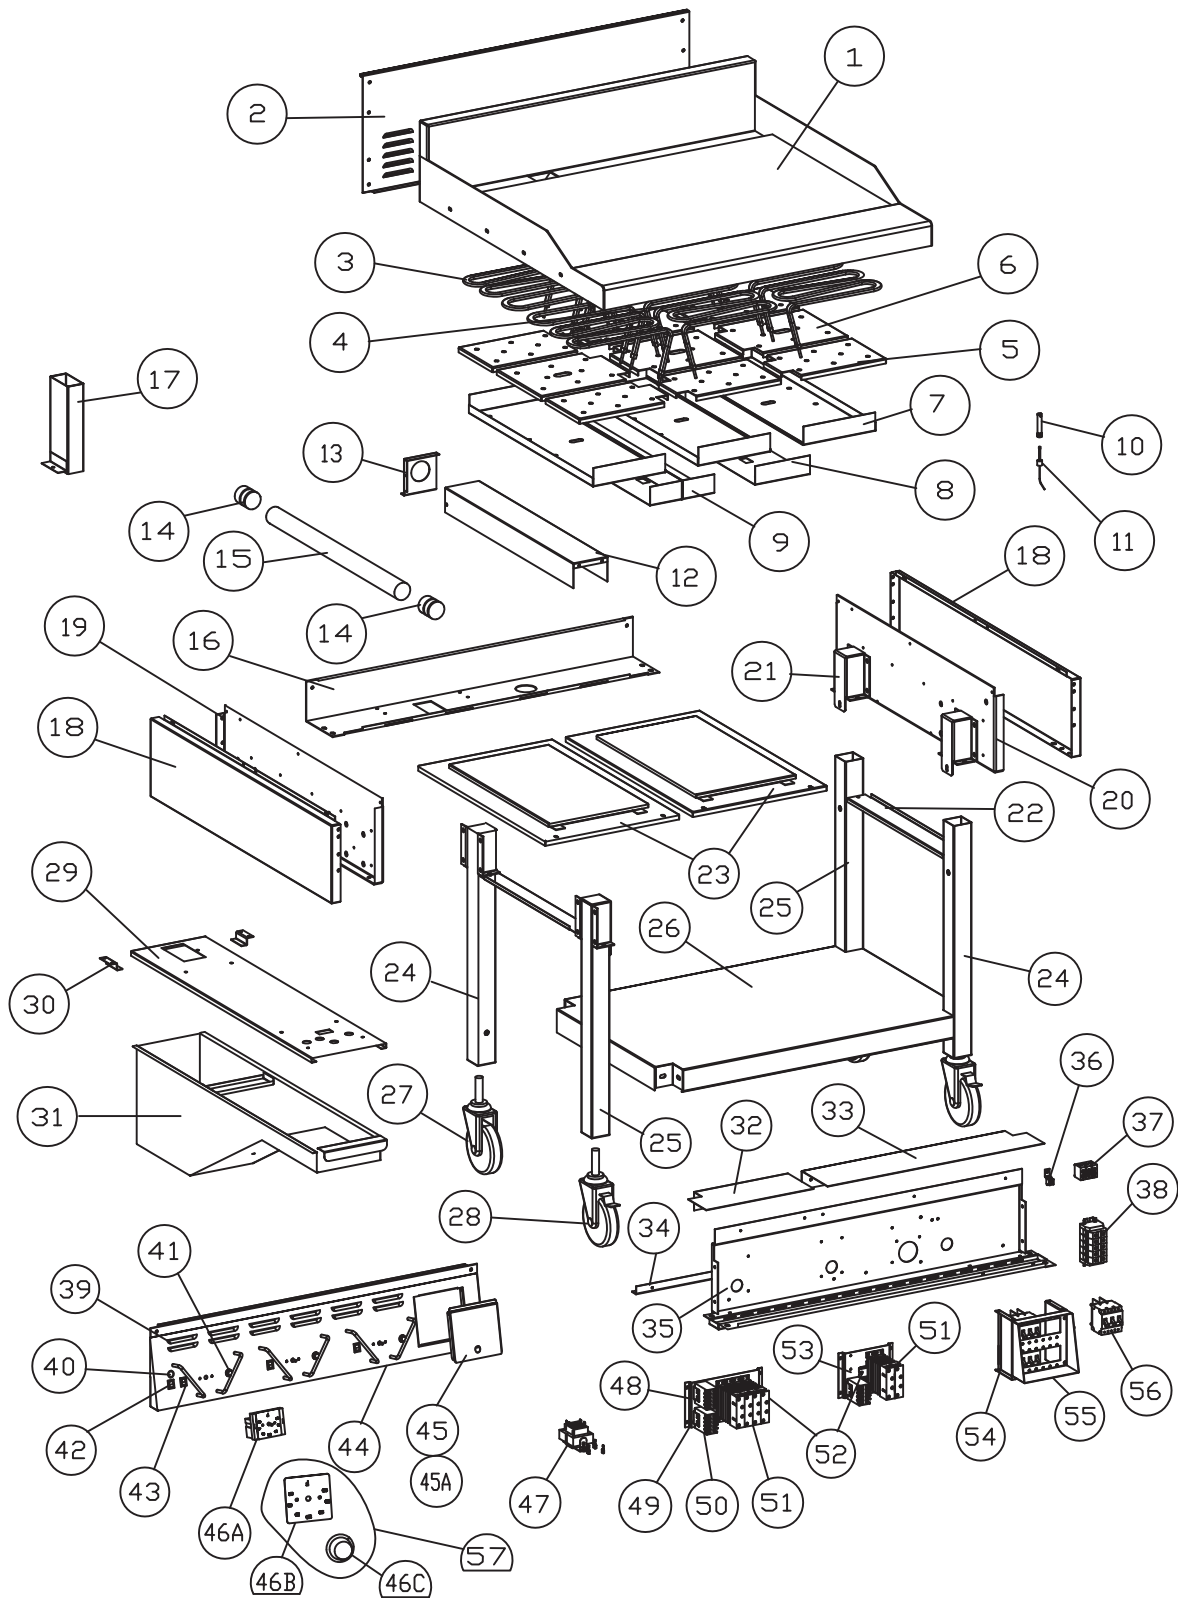

Contents:

Electric Chain Griddle ECG -24, -36, -48, -60, -72,R 01 Page 4
New Swivel Caster Information..... Page 8
Revision History Page 9

ELECTRIC CHAIN GRIDDLE
 ECG-24, -36, -48, -60, -72R 01

SK3856

GARLAND PARTS IDENTIFICATION
Electric Chain Griddle ECG-24, -36, -48, -60, -72R 01