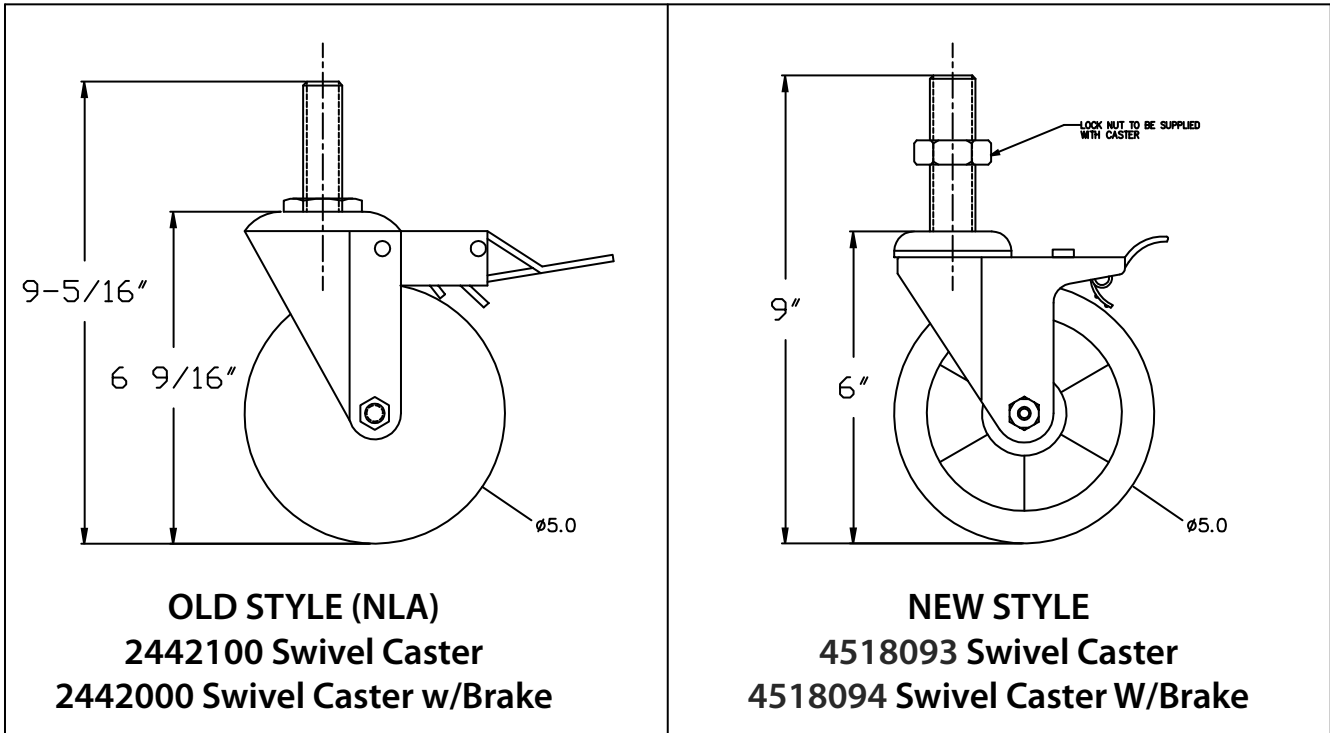

Please note that there are differences between the old and new casters, The new casters are .312" (5/16) shorter overall so in this case, would not be interchangeable. When replacing the old caster Garland highly recommends replacing all remaining casters with the new caster. both new and old casters use (5") diameter wheels.

First unit manufactured with the new casters:
Model: CG-72R-0004
Serial Number: 0410100108836
Implementation Date: October 25/2004