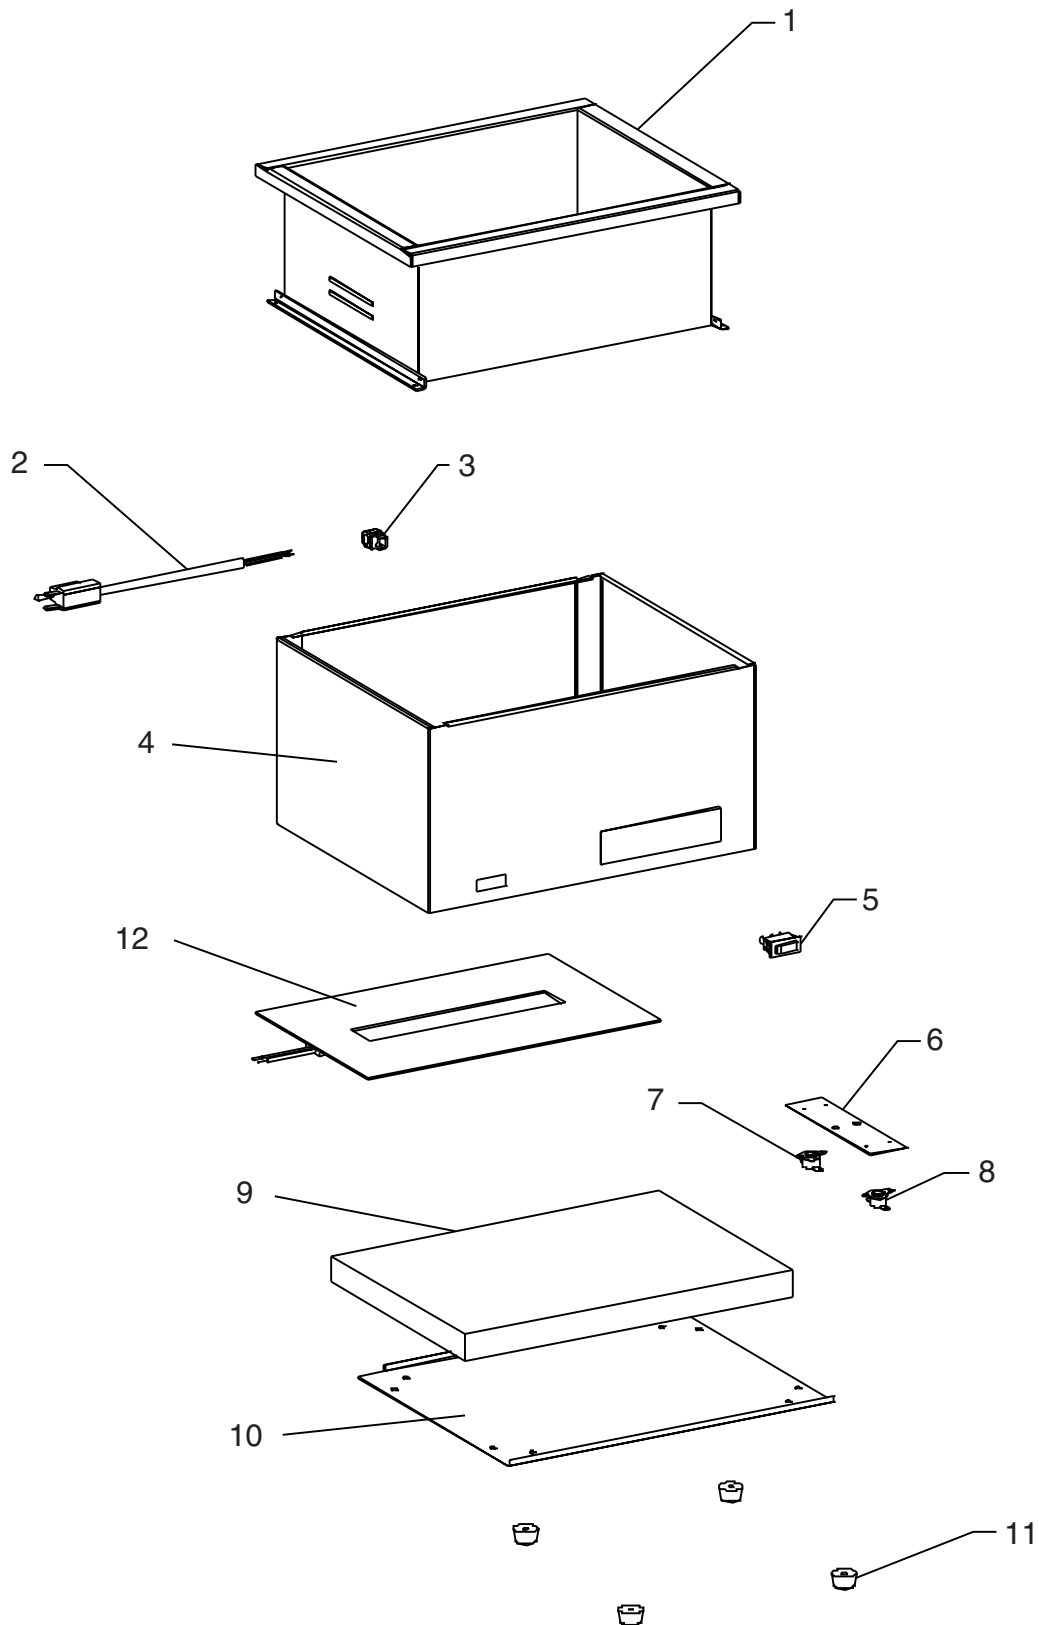

GARLAND PARTS IDENTIFICATION
EFW400 Fondant Warmer

ITEM	PART #	DESCRIPTION	QUANTITY 120 VOLT	CRITICAL
1	3095399	Food Warmer Tank Assembly	1	
2	4523400	Power Cord 6Ft 3/18Ga - 10Amp SJ00W	1	
3	3100300	90 Degree Strain Relief	1	
4	3095599	Case Assembly	1	
5	2146800	<i>Illuminated Power Switch</i>	1	C
	4512759	Overlay, On/Off	1	
6	3099400	Thermostat Bracket	1	
7	3103100	<i>Thermostat 145 Degree F (Operating Thermostat)</i>	1	C
8	3103101	<i>Thermostat 165 Degree F (High Limit)</i>	1	C
9	1472206	Insulation, Bottom	1	
10	3096000	Bottom	1	
11	2487100	Unit Foot	4	
12	3084900	<i>Silicon Rubber Heater, 120V</i>	1	C

Reference Diagrams

3099200	Wiring Diagram	*	
3099201	Schematic Diagram	*	

* NOT ILLUSTRATED

RECOMMENDED STOCK PARTS

GARLAND PARTS IDENTIFICATION

Revision History

REV. #	PAGE #	ITEM #	NOTE	DATE
3	5	2	New part number - was (3103200 : Power Cord, 18-3 SJT, 5-15P)	Aug 18/08
			Critical column added	