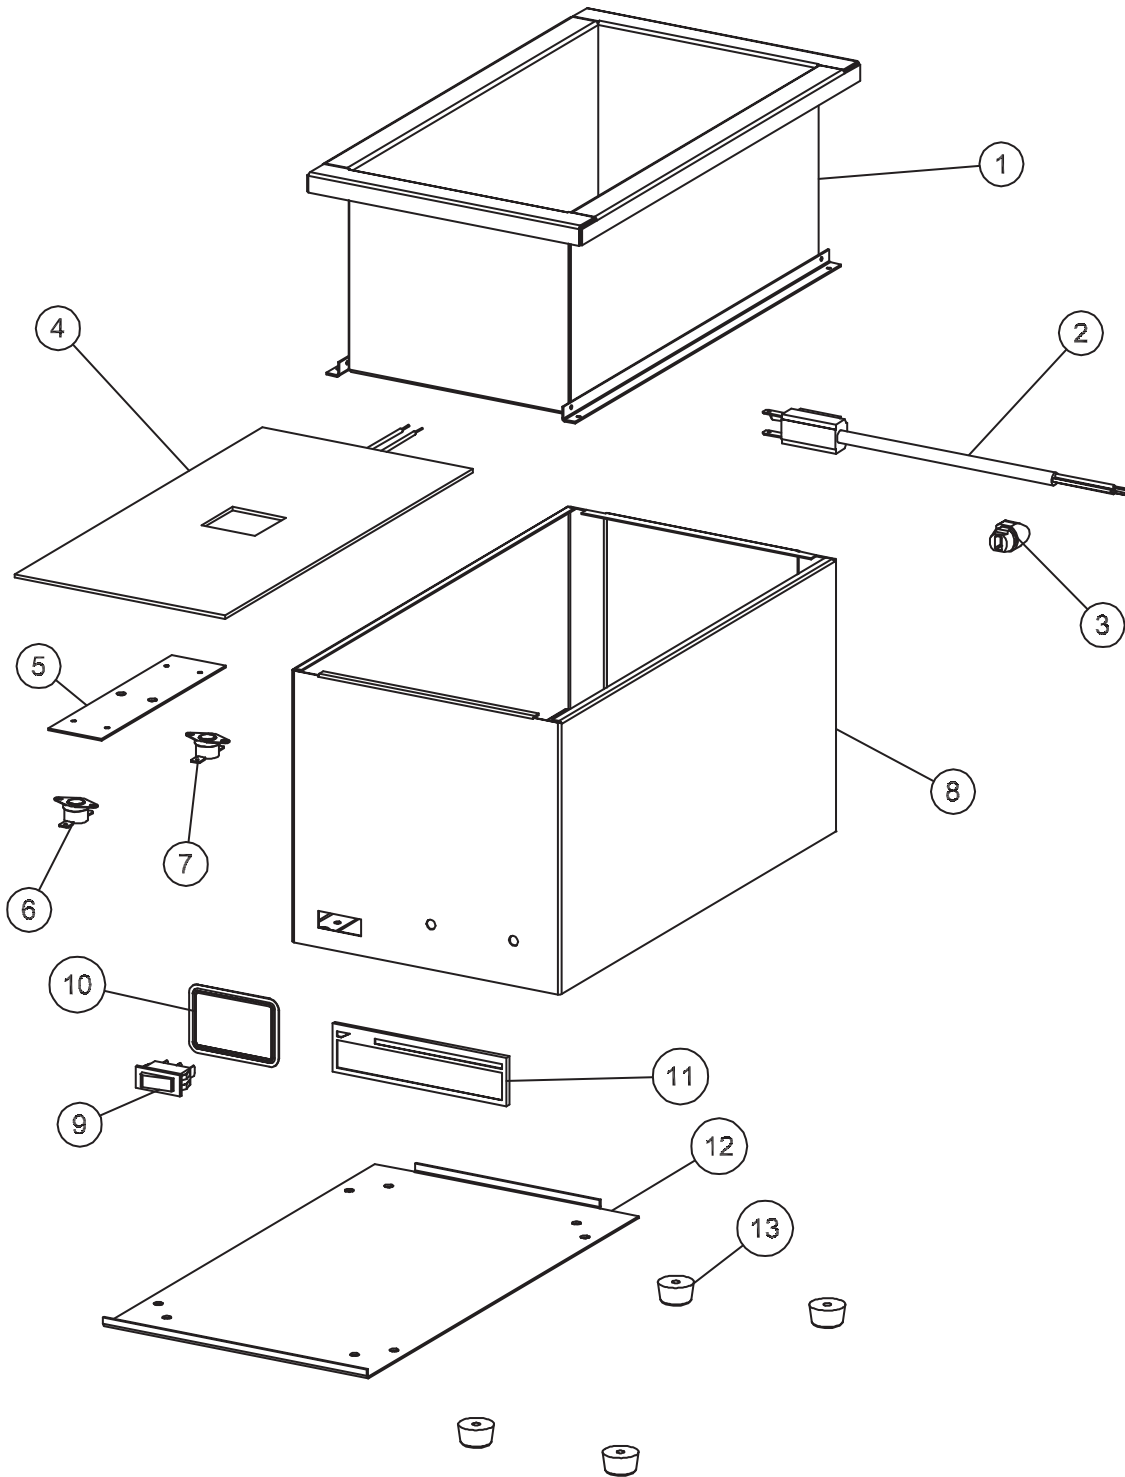

GARLAND PARTS IDENTIFICATION
EFW500 Fondant Warmer

ITEM	PART #	DESCRIPTION	QUANTITY	CRITICAL
			120 VOLT	
1	3095398	Food Warmer Tank Assembly	1	
2	4523400	Power Cord 6Ft 3/18Ga - 10Amp SJ00W	1	
3	3100300	90 Degree Strain Relief	1	
4	3084901	Silicon Ruber Heater, 120V, 500W	1	
5	3099400	Thermostat Bracket	1	
6	3103102	Thermostat 215/220 Degree F (Operating Thermostat)	1	C
7	3103103	Thermostat 235/250 Degree F (High Limit)	1	C
8	3095598	Case Assembly	1	
9	2146800	Illuminated Power Switch	1	C
10	4512759	Overlay, On/Off	1	
11	3077101	Name Plate, Small	1	
12	3096001	Bottom	1	
13	2487100	Unit Foot	4	
*	1472206	Insulation, Bottom	1	
Reference Diagrams				
3099202	Wiring Diagram			*

* NOT ILLUSTRATED

RECOMMENDED STOCK PARTS

GARLAND PARTS IDENTIFICATION

Revision History

REV. #	PAGE #	ITEM #	NOTE	DATE
1	5	2	New part number - was (3103200 : Power Cord, 18-3 SJT, 5-15P)	Aug 19/08
			Critical column added	