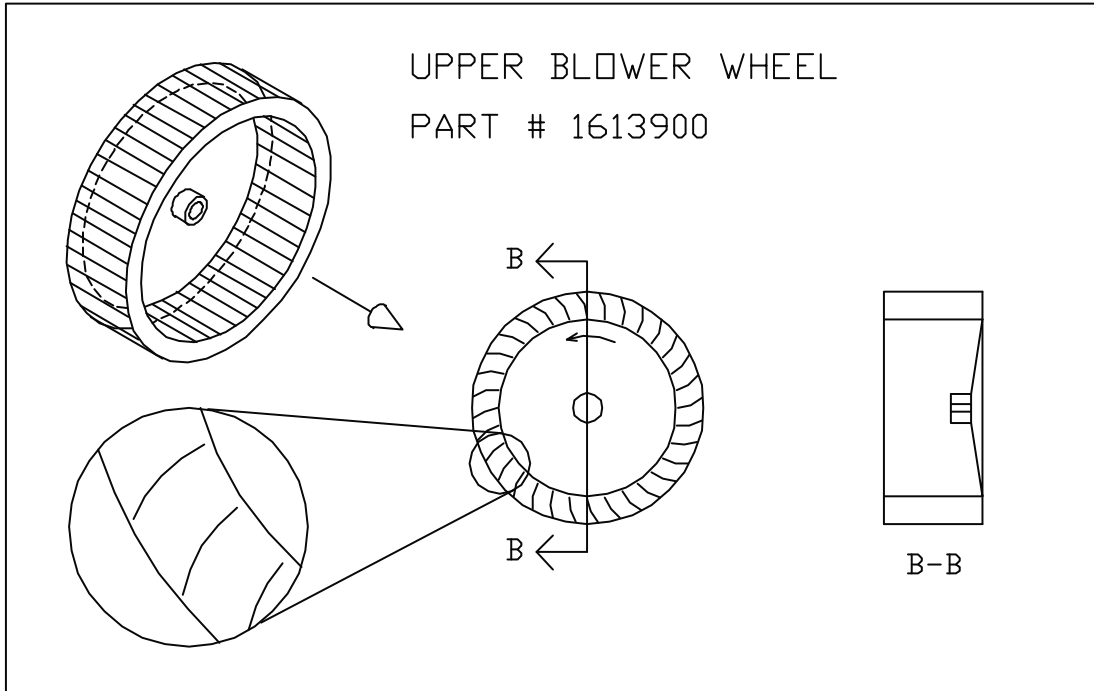

Contents:

Gas Bake And Pizza Oven G56-PB & -PTPage 4
Revision HistoryPage 11

POWER MODULE SECTION

Air Deck-01.dwg

OVEN DECK SECTION

GARLAND PARTS IDENTIFICATION
Gas Bake And Pizza Oven G56-PB & -PT

ITEM	PART #	DESCRIPTION	MODEL		CRITICAL
			QUANTITY		
			G56-PB	G56-PT	
1	1615001	Motor - 3/4 Hp 115/240V 1725 rpm CW/CCW	1	1	C
	1616097	Motor Assembly- Upper (Items 1, 2 And 4)		1	
	1616098	Motor Assembly-Lower (Items 1, 2 And 4)	1		
2	1616099	Motor Back Plate	1	1	
3	1616499	Burner Panel	1	1	
4	1613900	Upper Blower Wheel (More details on Page # 6)		1	
	1613901	Lower Blower Wheel (More details on Page #6)	1		
5A	1611900	Thermostat - (K - 410 - 72)	1	1	C
5B	G02716-1	Dial - (Universal) Small Shaft	1	1	C
5C	G02725-21	Dial Insert (Blank)	1	1	C
5D*	1285700	Mallory Timer 1 hr 115V 50/60H	1	1	
5E*	1101402	Thermostat Bulb Clip	2	2	
6	1019203	Rocker Power Switch 2 pos 1 Speed On/Off	1	1	C
7A	1265900	Manual Shut off Valve 3/4" NPT	1	1	C
7B	1004784	Tail Pipe 3/4" NPT x 20-1/2" Lg	1	1	
7C	1004660	Close Nipple 3/4" NPT	1	1	
7D	1026713	Reducing Elbow 3/4" To 1/2" NPT x 90	1	1	
7E	1004640	Close Nipple 1/2" NPT With 1/8" Pressure Plug	1	1	
7F	1026903	Union 1/2" NPT	1	1	
7G	1621600	Pipe 1/2" NPT x 7" With Pressure Plug	1	1	
8	1621000	Pilot Light - Red, 28V	1	1	C
9	1029501	8' Long Power Supply Cord	1	1	
10	1614700	Power Type Gas Burner - Natural	1	1	
	1614701	Power Type Gas Burner - Propane	1	1	
The Following Parts are Piece Parts from 1614700 and 1614701					
	1614703	100% Shut Off Ignition Control	1	1	
	1614704	Burner Unit	1	1	
	1614705	Motor Control Box Assembly	1	1	
	1614706	Motor Blower Assembly	1	1	C
	1614707	Control Box Assembly	1	1	
	1614708	Gasket	1	1	
	1614709	Transformer - 120V to 24V	1	1	
	1614710	Time Delay Relay	1	1	
	1614711	Safety Valve - Natural	1	1	C
	1614712	Safety Valve - Propane	1	1	C
	1614713	Control Box With Straps Only	1	1	
	1614714	Pilot Burner - Natural	1	1	
	1614715	Ignitor Wire	1	1	
	1614716	Pilot Burner - Propane	1	1	
	1666002	Main Burner Orifice - Propane #41	1	1	
	1666102	Main Burner Orifice - Natural #19	1	1	
11	1619199	Burner Tube	1	1	C
12	1617898	Lower Power Module Louvered Panel	1		
	1617899	Upper Power Module Louvered Panel		1	
13A	1617494	Control Panel - Upper, 3 Timer Enamelled		1	
	1617495	Control Panel - Upper, 1 Timer Enamelled		1	
	1617496	Control Panel - Upper, No Timer Enamelled		1	
	1617497	Control Panel - Lower, 3 Timer Enamelled	1		
	1617498	Control Panel - Lower, 1 Timer Enamelled	1		
	1617499	Control Panel - Lower, No Timer Enamelled	1		