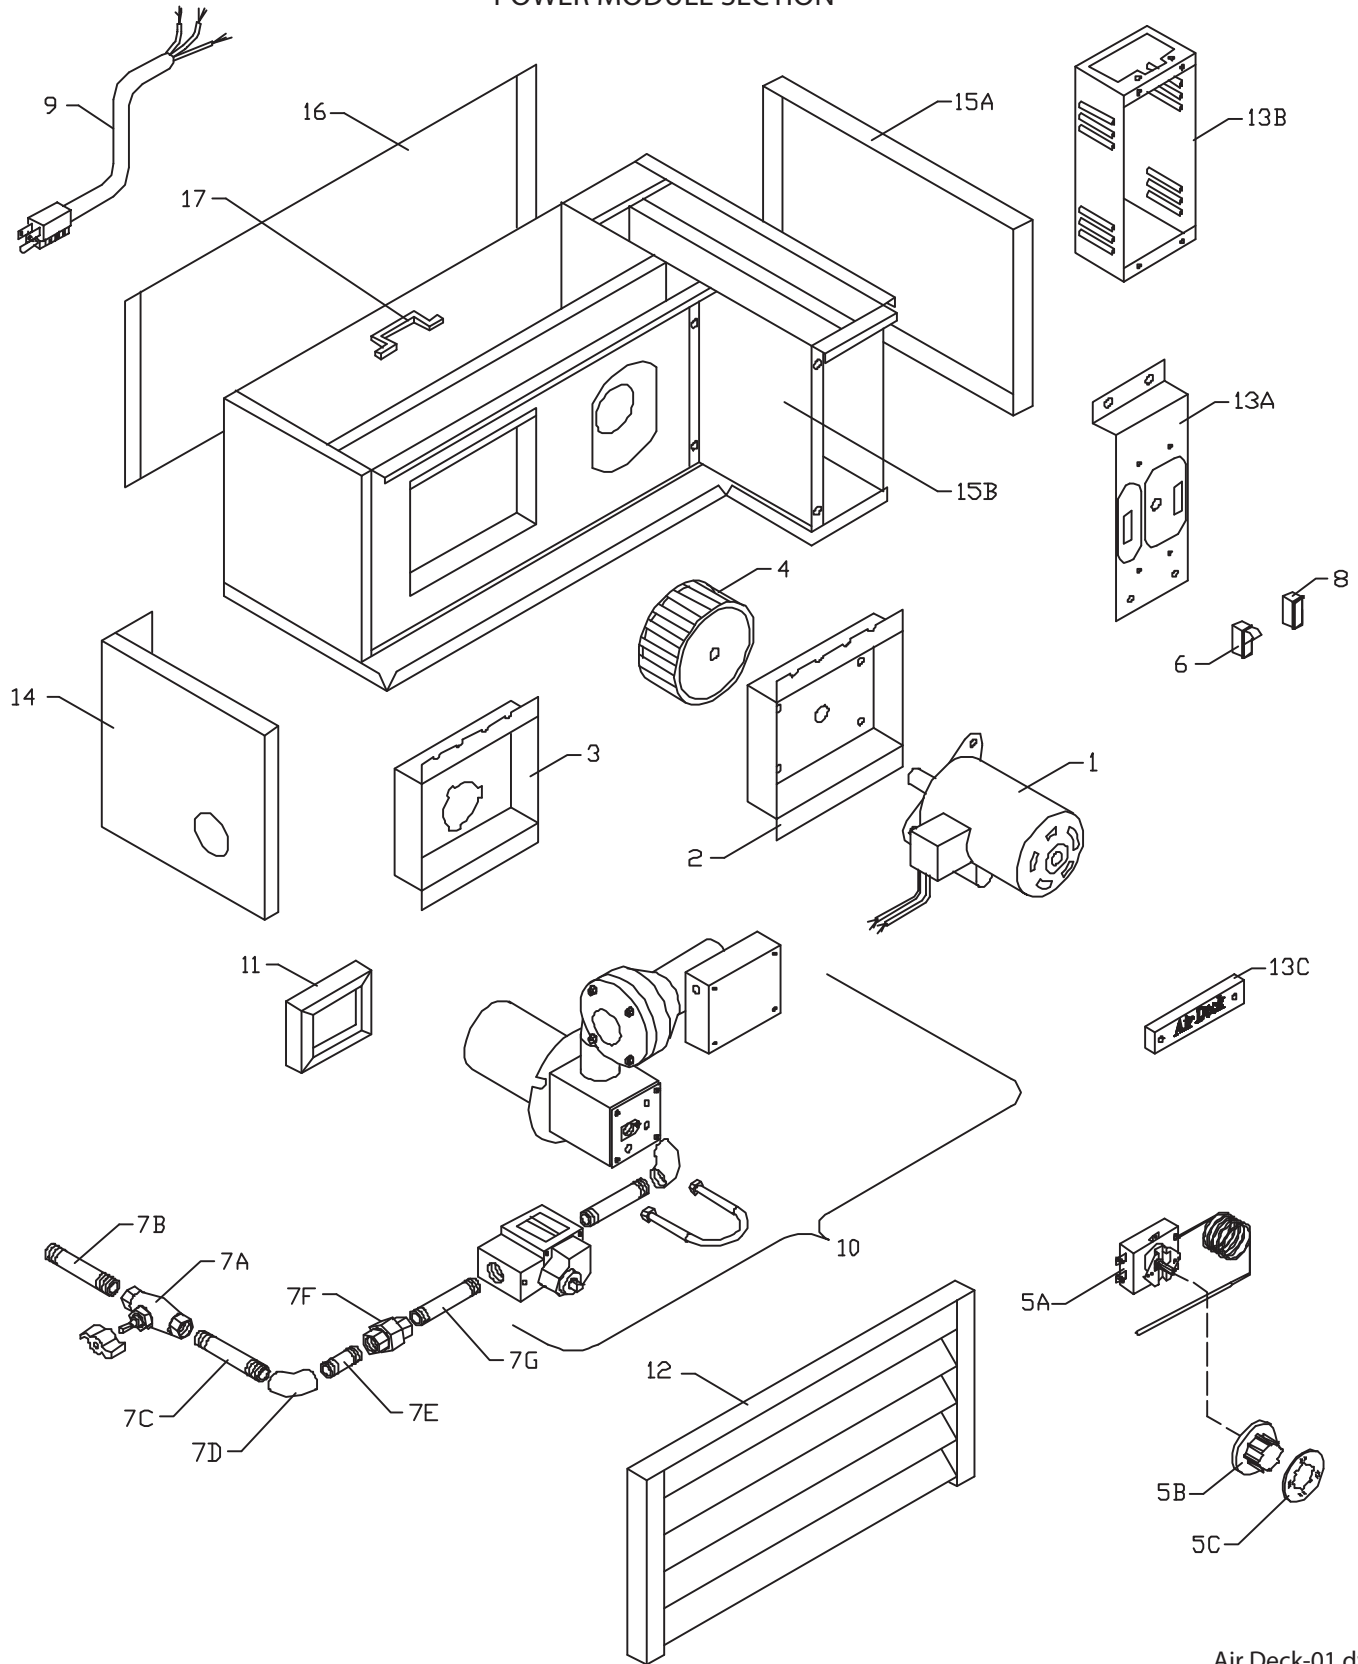

Contents:

Gas Bake And Pizza Oven G56-PB & -PTPage 4
Revision HistoryPage 11

POWER MODULE SECTION

Air Deck-01.dwg

OVEN DECK SECTION

GARLAND PARTS IDENTIFICATION
Gas Bake And Pizza Oven G56-PB & -PT

ITEM	PART #	DESCRIPTION	MODEL		CRITICAL
			QUANTITY		
			G56-PB	G56-PT	
1	1615001	Motor - 3/4 Hp 115/240V 1725 rpm CW/CCW	1	1	C
	1616097	Motor Assembly- Upper (Items 1, 2 And 4)		1	
	1616098	Motor Assembly-Lower (Items 1, 2 And 4)	1		
2	1616099	Motor Back Plate	1	1	
3	1616499	Burner Panel	1	1	
4	1613900	Upper Blower Wheel (More details on Page # 6)		1	
	1613901	Lower Blower Wheel (More details on Page #6)	1		
5A	1611900	Thermostat - (K - 410 - 72)	1	1	C
5B	G02716-1	Dial - (Universal) Small Shaft	1	1	C
5C	G02725-21	Dial Insert (Blank)	1	1	C
5D*	1285700	Mallory Timer 1 hr 115V 50/60H	1	1	
5E*	1101402	Thermostat Bulb Clip	2	2	
6	1019203	Rocker Power Switch 2 pos 1 Speed On/Off	1	1	C
7A	1265900	Manual Shut off Valve 3/4" NPT	1	1	C
7B	1004784	Tail Pipe 3/4" NPT x 20-1/2" Lg	1	1	
7C	1004660	Close Nipple 3/4" NPT	1	1	
7D	1026713	Reducing Elbow 3/4" To 1/2" NPT x 90	1	1	
7E	1004640	Close Nipple 1/2" NPT With 1/8" Pressure Plug	1	1	
7F	1026903	Union 1/2" NPT	1	1	
7G	1621600	Pipe 1/2" NPT x 7" With Pressure Plug	1	1	
8	1621000	Pilot Light - Red, 28V	1	1	C
9	1029501	8' Long Power Supply Cord	1	1	
10	1614700	Power Type Gas Burner - Natural	1	1	
	1614701	Power Type Gas Burner - Propane	1	1	
The Following Parts are Piece Parts from 1614700 and 1614701					
	1614703	100% Shut Off Ignition Control	1	1	
	1614704	Burner Unit	1	1	
	1614705	Motor Control Box Assembly	1	1	
	1614706	Motor Blower Assembly	1	1	C
	1614707	Control Box Assembly	1	1	
	1614708	Gasket	1	1	
	1614709	Transformer - 120V to 24V	1	1	
	1614710	Time Delay Relay	1	1	
	1614711	Safety Valve - Natural	1	1	C
	1614712	Safety Valve - Propane	1	1	C
	1614713	Control Box With Straps Only	1	1	
	1614714	Pilot Burner - Natural	1	1	
	1614715	Ignitor Wire	1	1	
	1614716	Pilot Burner - Propane	1	1	
	1666002	Main Burner Orifice - Propane #41	1	1	
	1666102	Main Burner Orifice - Natural #19	1	1	
11	1619199	Burner Tube	1	1	C
12	1617898	Lower Power Module Louvered Panel	1		
	1617899	Upper Power Module Louvered Panel		1	
13A	1617494	Control Panel - Upper, 3 Timer Enamelled		1	
	1617495	Control Panel - Upper, 1 Timer Enamelled		1	
	1617496	Control Panel - Upper, No Timer Enamelled		1	
	1617497	Control Panel - Lower, 3 Timer Enamelled	1		
	1617498	Control Panel - Lower, 1 Timer Enamelled	1		
	1617499	Control Panel - Lower, No Timer Enamelled	1		