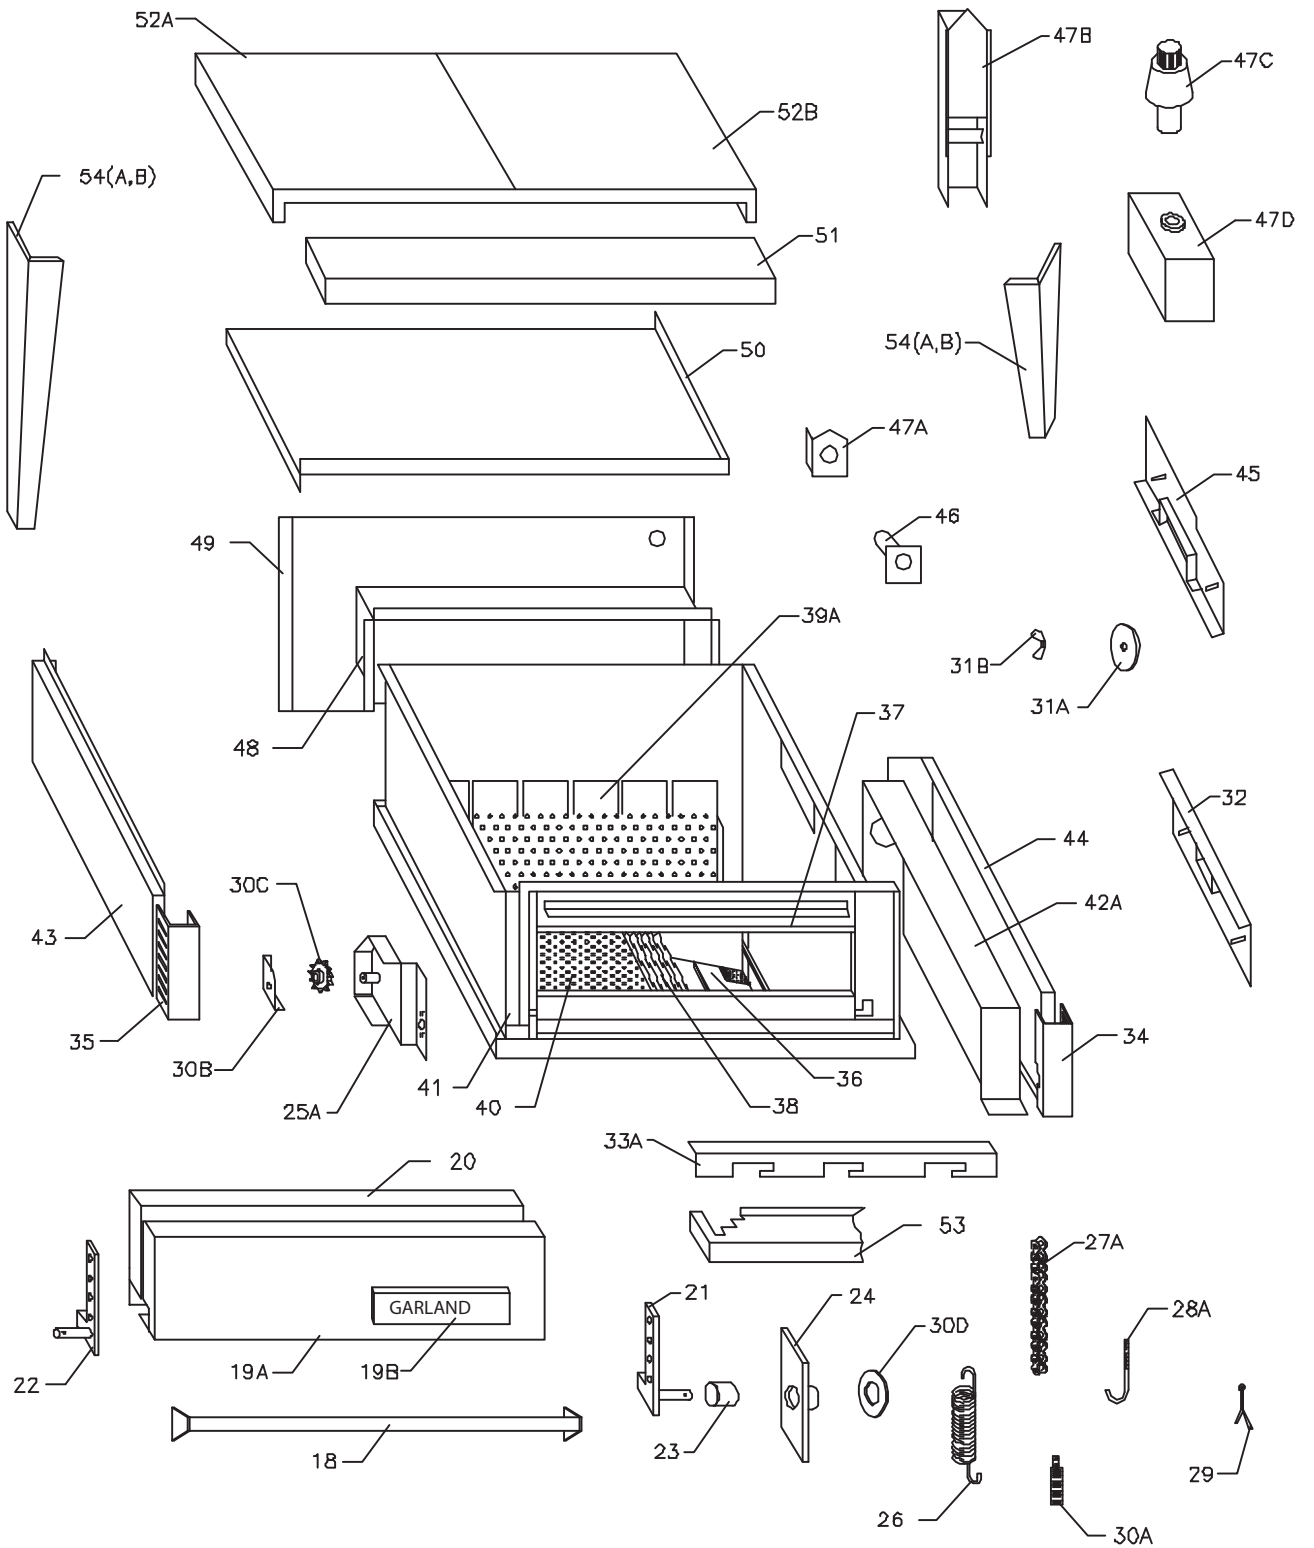

Contents:

Gas Bake And Pizza Oven G56-PB & -PTPage 4
Revision HistoryPage 11

POWER MODULE SECTION

Air Deck-01.dwg

OVEN DECK SECTION

GARLAND PARTS IDENTIFICATION
Gas Bake And Pizza Oven G56-PB & -PT

ITEM	PART #	DESCRIPTION	MODEL		CRITICAL
			QUANTITY		
			G56-PB	G56-PT	
1	1615001	Motor - 3/4 Hp 115/240V 1725 rpm CW/CCW	1	1	C
	1616097	Motor Assembly- Upper (Items 1, 2 And 4)		1	
	1616098	Motor Assembly-Lower (Items 1, 2 And 4)	1		
2	1616099	Motor Back Plate	1	1	
3	1616499	Burner Panel	1	1	
4	1613900	Upper Blower Wheel (More details on Page # 6)		1	
	1613901	Lower Blower Wheel (More details on Page #6)	1		
5A	1611900	Thermostat - (K - 410 - 72)	1	1	C
5B	G02716-1	Dial - (Universal) Small Shaft	1	1	C
5C	G02725-21	Dial Insert (Blank)	1	1	C
5D*	1285700	Mallory Timer 1 hr 115V 50/60H	1	1	
5E*	1101402	Thermostat Bulb Clip	2	2	
6	1019203	Rocker Power Switch 2 pos 1 Speed On/Off	1	1	C
7A	1265900	Manual Shut off Valve 3/4" NPT	1	1	C
7B	1004784	Tail Pipe 3/4" NPT x 20-1/2" Lg	1	1	
7C	1004660	Close Nipple 3/4" NPT	1	1	
7D	1026713	Reducing Elbow 3/4" To 1/2" NPT x 90	1	1	
7E	1004640	Close Nipple 1/2" NPT With 1/8" Pressure Plug	1	1	
7F	1026903	Union 1/2" NPT	1	1	
7G	1621600	Pipe 1/2" NPT x 7" With Pressure Plug	1	1	
8	1621000	Pilot Light - Red, 28V	1	1	C
9	1029501	8' Long Power Supply Cord	1	1	
10	1614700	Power Type Gas Burner - Natural	1	1	
	1614701	Power Type Gas Burner - Propane	1	1	
The Following Parts are Piece Parts from 1614700 and 1614701					
	1614703	100% Shut Off Ignition Control	1	1	
	1614704	Burner Unit	1	1	
	1614705	Motor Control Box Assembly	1	1	
	1614706	Motor Blower Assembly	1	1	C
	1614707	Control Box Assembly	1	1	
	1614708	Gasket	1	1	
	1614709	Transformer - 120V to 24V	1	1	
	1614710	Time Delay Relay	1	1	
	1614711	Safety Valve - Natural	1	1	C
	1614712	Safety Valve - Propane	1	1	C
	1614713	Control Box With Straps Only	1	1	
	1614714	Pilot Burner - Natural	1	1	
	1614715	Ignitor Wire	1	1	
	1614716	Pilot Burner - Propane	1	1	
	1666002	Main Burner Orifice - Propane #41	1	1	
	1666102	Main Burner Orifice - Natural #19	1	1	
11	1619199	Burner Tube	1	1	C
12	1617898	Lower Power Module Louvered Panel	1		
	1617899	Upper Power Module Louvered Panel		1	
13A	1617494	Control Panel - Upper, 3 Timer Enamelled		1	
	1617495	Control Panel - Upper, 1 Timer Enamelled		1	
	1617496	Control Panel - Upper, No Timer Enamelled		1	
	1617497	Control Panel - Lower, 3 Timer Enamelled	1		
	1617498	Control Panel - Lower, 1 Timer Enamelled	1		
	1617499	Control Panel - Lower, No Timer Enamelled	1		