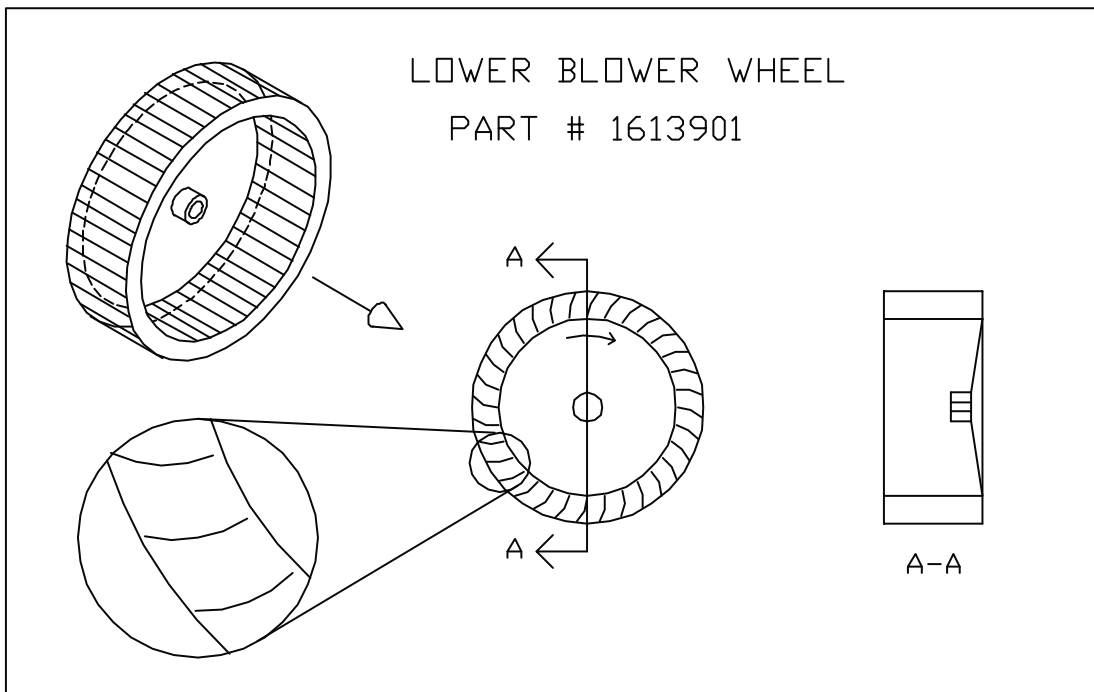

Contents:

Gas Bake And Pizza Oven G56-PB & -PTPage 4
Revision HistoryPage 11

POWER MODULE SECTION

Air Deck-01.dwg

OVEN DECK SECTION

GARLAND PARTS IDENTIFICATION
Gas Bake And Pizza Oven G56-PB & -PT

ITEM	PART #	DESCRIPTION	MODEL		CRITICAL
			QUANTITY		
			G56-PB	G56-PT	
1	1615001	Motor - 3/4 Hp 115/240V 1725 rpm CW/CCW	1	1	C
	1616097	Motor Assembly- Upper (Items 1, 2 And 4)		1	
	1616098	Motor Assembly-Lower (Items 1, 2 And 4)	1		
2	1616099	Motor Back Plate	1	1	
3	1616499	Burner Panel	1	1	
4	1613900	Upper Blower Wheel (More details on Page # 6)		1	
	1613901	Lower Blower Wheel (More details on Page #6)	1		
5A	1611900	Thermostat - (K - 410 - 72)	1	1	C
5B	G02716-1	Dial - (Universal) Small Shaft	1	1	C
5C	G02725-21	Dial Insert (Blank)	1	1	C
5D*	1285700	Mallory Timer 1 hr 115V 50/60H	1	1	
5E*	1101402	Thermostat Bulb Clip	2	2	
6	1019203	Rocker Power Switch 2 pos 1 Speed On/Off	1	1	C
7A	1265900	Manual Shut off Valve 3/4" NPT	1	1	C
7B	1004784	Tail Pipe 3/4" NPT x 20-1/2" Lg	1	1	
7C	1004660	Close Nipple 3/4" NPT	1	1	
7D	1026713	Reducing Elbow 3/4" To 1/2" NPT x 90	1	1	
7E	1004640	Close Nipple 1/2" NPT With 1/8" Pressure Plug	1	1	
7F	1026903	Union 1/2" NPT	1	1	
7G	1621600	Pipe 1/2" NPT x 7" With Pressure Plug	1	1	
8	1621000	Pilot Light - Red, 28V	1	1	C
9	1029501	8' Long Power Supply Cord	1	1	
10	1614700	Power Type Gas Burner - Natural	1	1	
	1614701	Power Type Gas Burner - Propane	1	1	
The Following Parts are Piece Parts from 1614700 and 1614701					
	1614703	100% Shut Off Ignition Control	1	1	
	1614704	Burner Unit	1	1	
	1614705	Motor Control Box Assembly	1	1	
	1614706	Motor Blower Assembly	1	1	C
	1614707	Control Box Assembly	1	1	
	1614708	Gasket	1	1	
	1614709	Transformer - 120V to 24V	1	1	
	1614710	Time Delay Relay	1	1	
	1614711	Safety Valve - Natural	1	1	C
	1614712	Safety Valve - Propane	1	1	C
	1614713	Control Box With Straps Only	1	1	
	1614714	Pilot Burner - Natural	1	1	
	1614715	Ignitor Wire	1	1	
	1614716	Pilot Burner - Propane	1	1	
	1666002	Main Burner Orifice - Propane #41	1	1	
	1666102	Main Burner Orifice - Natural #19	1	1	
11	1619199	Burner Tube	1	1	C
12	1617898	Lower Power Module Louvered Panel	1		
	1617899	Upper Power Module Louvered Panel		1	
13A	1617494	Control Panel - Upper, 3 Timer Enamelled		1	
	1617495	Control Panel - Upper, 1 Timer Enamelled		1	
	1617496	Control Panel - Upper, No Timer Enamelled		1	
	1617497	Control Panel - Lower, 3 Timer Enamelled	1		
	1617498	Control Panel - Lower, 1 Timer Enamelled	1		
	1617499	Control Panel - Lower, No Timer Enamelled	1		