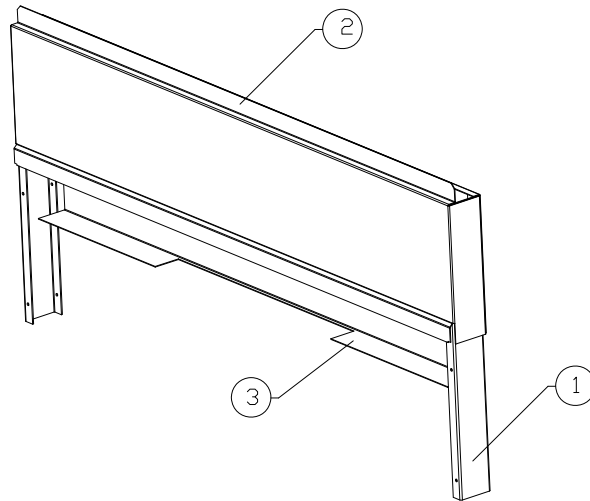

* NOT ILLUSTRATED

RECOMMENDED STOCK PARTS

GARLAND PARTS IDENTIFICATION
GARLAND G SERIES COUNTER CHIPOTLE UNITS - OPEN TOP VIEW SECTION

ITEM	PART #	DESCRIPTION	12" Open Top Section	24" Open Top Section	Critical
1	4522264	Dual Housing Base Assembly	1	2	
2	4522265	Dual Venturi Housing	1	2	
3	4522266	Air Shutter - Open Top	2	4	
4	F43	10-24 x 3/8" Hex Washer Head Screw	2	4	
5	4523090	Open Top Burner Rest	1	2	
6	4522270	Star Burner Head - Garland	2	4	
7	4523696	Garland Top Grate	2	4	
8	26878XX	Open Burner Valve	2	4	C
10	M8-36	Garland Open Top Orifice Natural Gas #36	2	4	C
	M8-53	Garland Open Top Orifice Propane Gas #53	2	4	C
11	4524670	Knob Assembly	2	4	C
15	1086597	Pilot Gum Valve	1	2	
16	4523127	Open Top Pilot Tube Assembly	1	2	
17	CK4527965	Crumb Tray Assembly Match CG	1	2	
18	4527963	Crumb Tray	1	2	
19	4527964	Crumb Tray Trim	1	2	
20	F554	Rivet .125" Dia. SS	2	4	

* NOT ILLUSTRATED
RECOMMENDED STOCK PARTS

GARLAND PARTS IDENTIFICATION
GARLAND G SERIES COUNTER CHIPOTLE UNITS - HIGH SHELF SECTION VIEW

ITEM	PART #	DESCRIPTION	QTY	Critical
1	4527929	Low Profile Back Guard Upright	1	
2	4527930	12" Low Guard Back Panel	1	
	4527932	24" Low Guard Back Panel		
3	4527931	12" Low Guard Back Panel S/S	1	
	4527933	24" Low Guard Back Panel S/S		