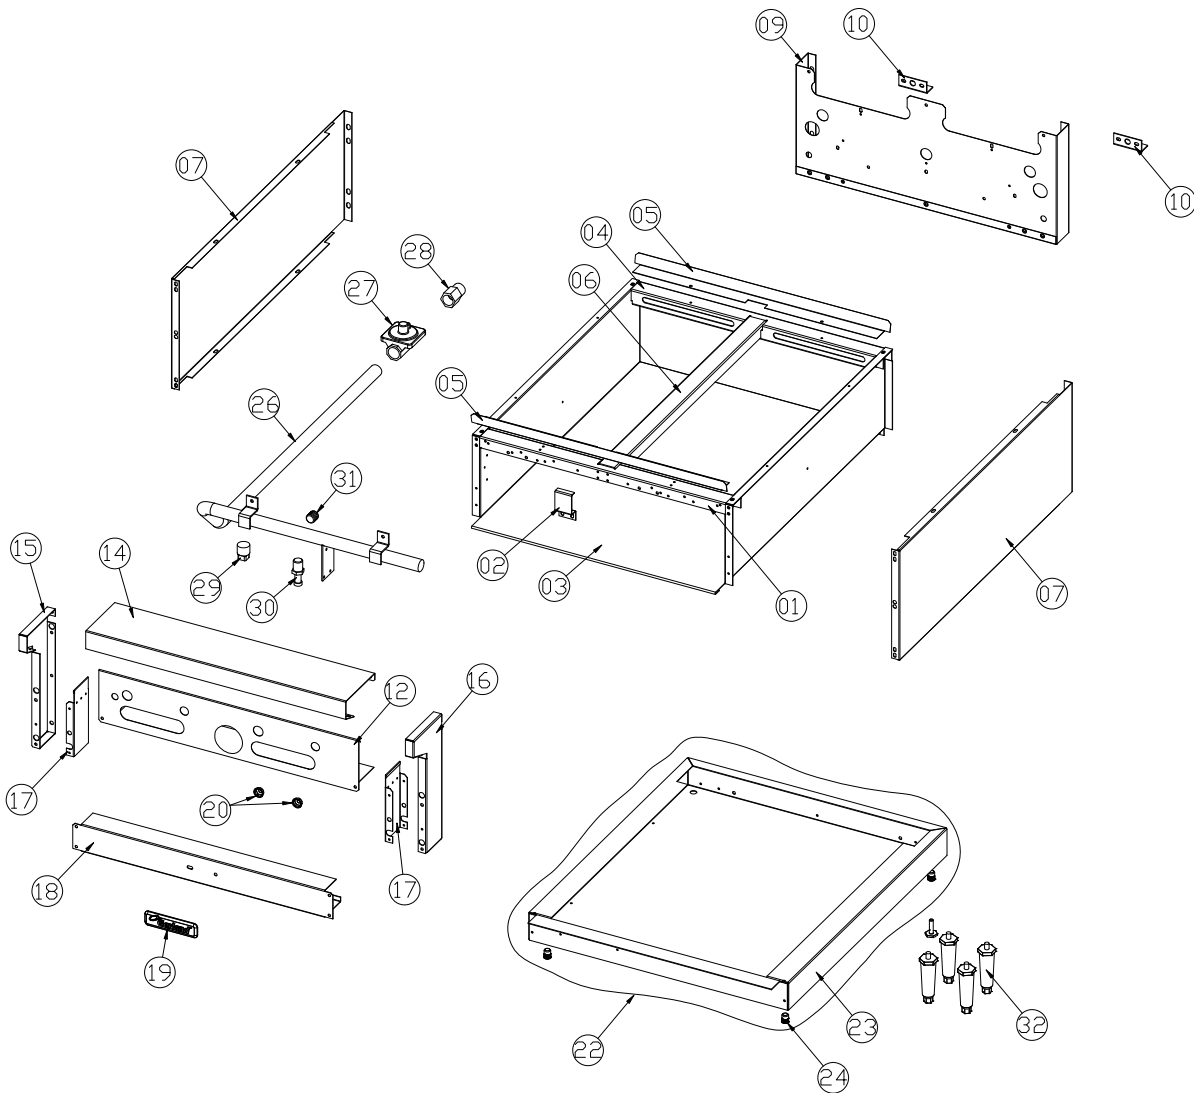

DESCRIPTION	PAGE
Base and Control Panel View	4
Top Burner View	6
High Shelf Section View	8
Revision History	10

24" UNIT SHOWN

GARLAND PARTS IDENTIFICATION
GARLAND G SERIES COUNTER CHIPOTLE UNITS - BASE / CONTROL PANEL VIEW SECTION

ITEM	PART #	DESCRIPTION	G12-2TCG	G24-4TCG	Up To	From	Critical
1	4527961	12" Main Channel Front / Back	2				
	4523184	24" Main Channel Front		1			
2	4523194	Rail Support Bracket	2	1			
3	4527960	12" Burner Box	1				
	4522992	24" Burner Box		1			
4	4525529	24" Main Channel Rear	1	1			
5	4527962	12" Drip Angle	2				
	4523186	24" Drip Angle		2			
6	4523087	Grate Support Rail	X	X			
7	4527946	Body Side LT/RT - T models	2	2			
9	4527957	12" Main Back	1				
	4527939	24" Main Back		1			
10	4524387	Shipping Brackets	2	2			
12	4527953	12" Valve Panel - Standard	1				
	4527934	24" Valve Panel - Standard		1			
14	4527952	12" Plate Rail	1	1			
	4527934	24" Plate Rail					
15	4527943	Garland VP End Cap LT	1	1			
16	4527944	Garland VP End Cap RT	1	1			
17	4527945	Burner Box Filler	2	2			
18	4527956	12" Fascia T Models	1				
	4527938	24" Fascia T Models		1			
19	4523154	Garland Logo Small	1	1			
20	F95	Pal Nut	2	2			
22	4527955	12" Base Assembly	1				
	4527937	24" Base Assembly		1			
23	4527954	12" Base	1				
	4527936	24" Base		1			
24	F610	3/8" Threaded Insert	4	4			
26	4527959	12" Manifold Assembly (without fittings)	1				
	4522561	24" Manifold Assembly (without fittings)		1			
27	REGULATORS - US/CANADA						
	2127502	Regulator - Natural Gas 4.5" WC	1	1			C
	2127500	Regulator - Propane Gas 10" WC					C
29	G01747-3	3/8" NPT Pipe Plug	1	1			
30	G02251-1	Pressure Test Spigot	1	1			
31	2203400	1/8" NPT Pipe Plug (QTY varies with top configuration)	X	X			
32	078109-2	4" Adjustable Legs (Optional)	4	4			