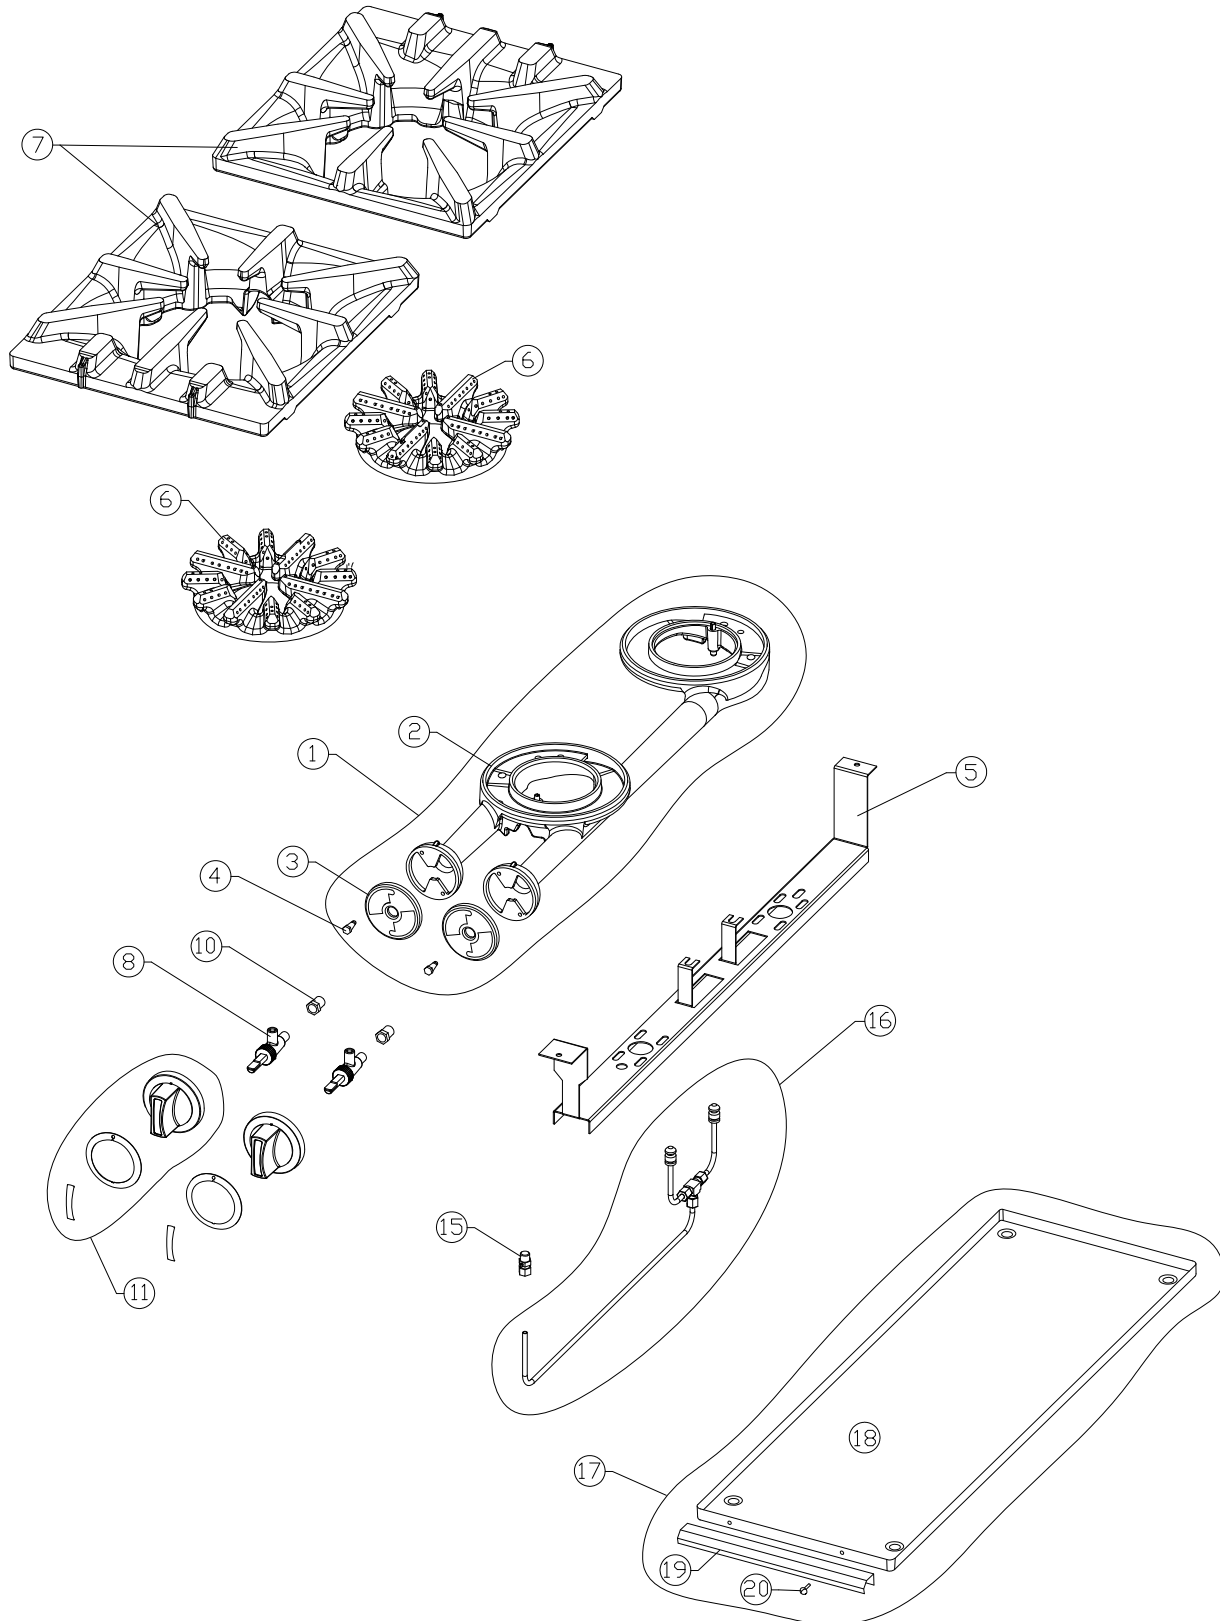

GARLAND PARTS IDENTIFICATION
GARLAND G SERIES COUNTER CHIPOTLE UNITS - OPEN TOP VIEW SECTION

ITEM	PART #	DESCRIPTION	12" Open Top Section	24" Open Top Section	Critical
1	4522264	Dual Housing Base Assembly	1	2	
2	4522265	Dual Venturi Housing	1	2	
3	4522266	Air Shutter - Open Top	2	4	
4	F43	10-24 x 3/8" Hex Washer Head Screw	2	4	
5	4523090	Open Top Burner Rest	1	2	
6	4522270	Star Burner Head - Garland	2	4	
7	4523696	Garland Top Grate	2	4	
8	26878XX	Open Burner Valve	2	4	C
10	M8-36	Garland Open Top Orifice Natural Gas #36	2	4	C
	M8-53	Garland Open Top Orifice Propane Gas #53	2	4	C
11	4524670	Knob Assembly	2	4	C
15	1086597	Pilot Gum Valve	1	2	
16	4523127	Open Top Pilot Tube Assembly	1	2	
17	CK4527965	Crumb Tray Assembly Match CG	1	2	
18	4527963	Crumb Tray	1	2	
19	4527964	Crumb Tray Trim	1	2	
20	F554	Rivet .125" Dia. SS	2	4	

* NOT ILLUSTRATED
RECOMMENDED STOCK PARTS