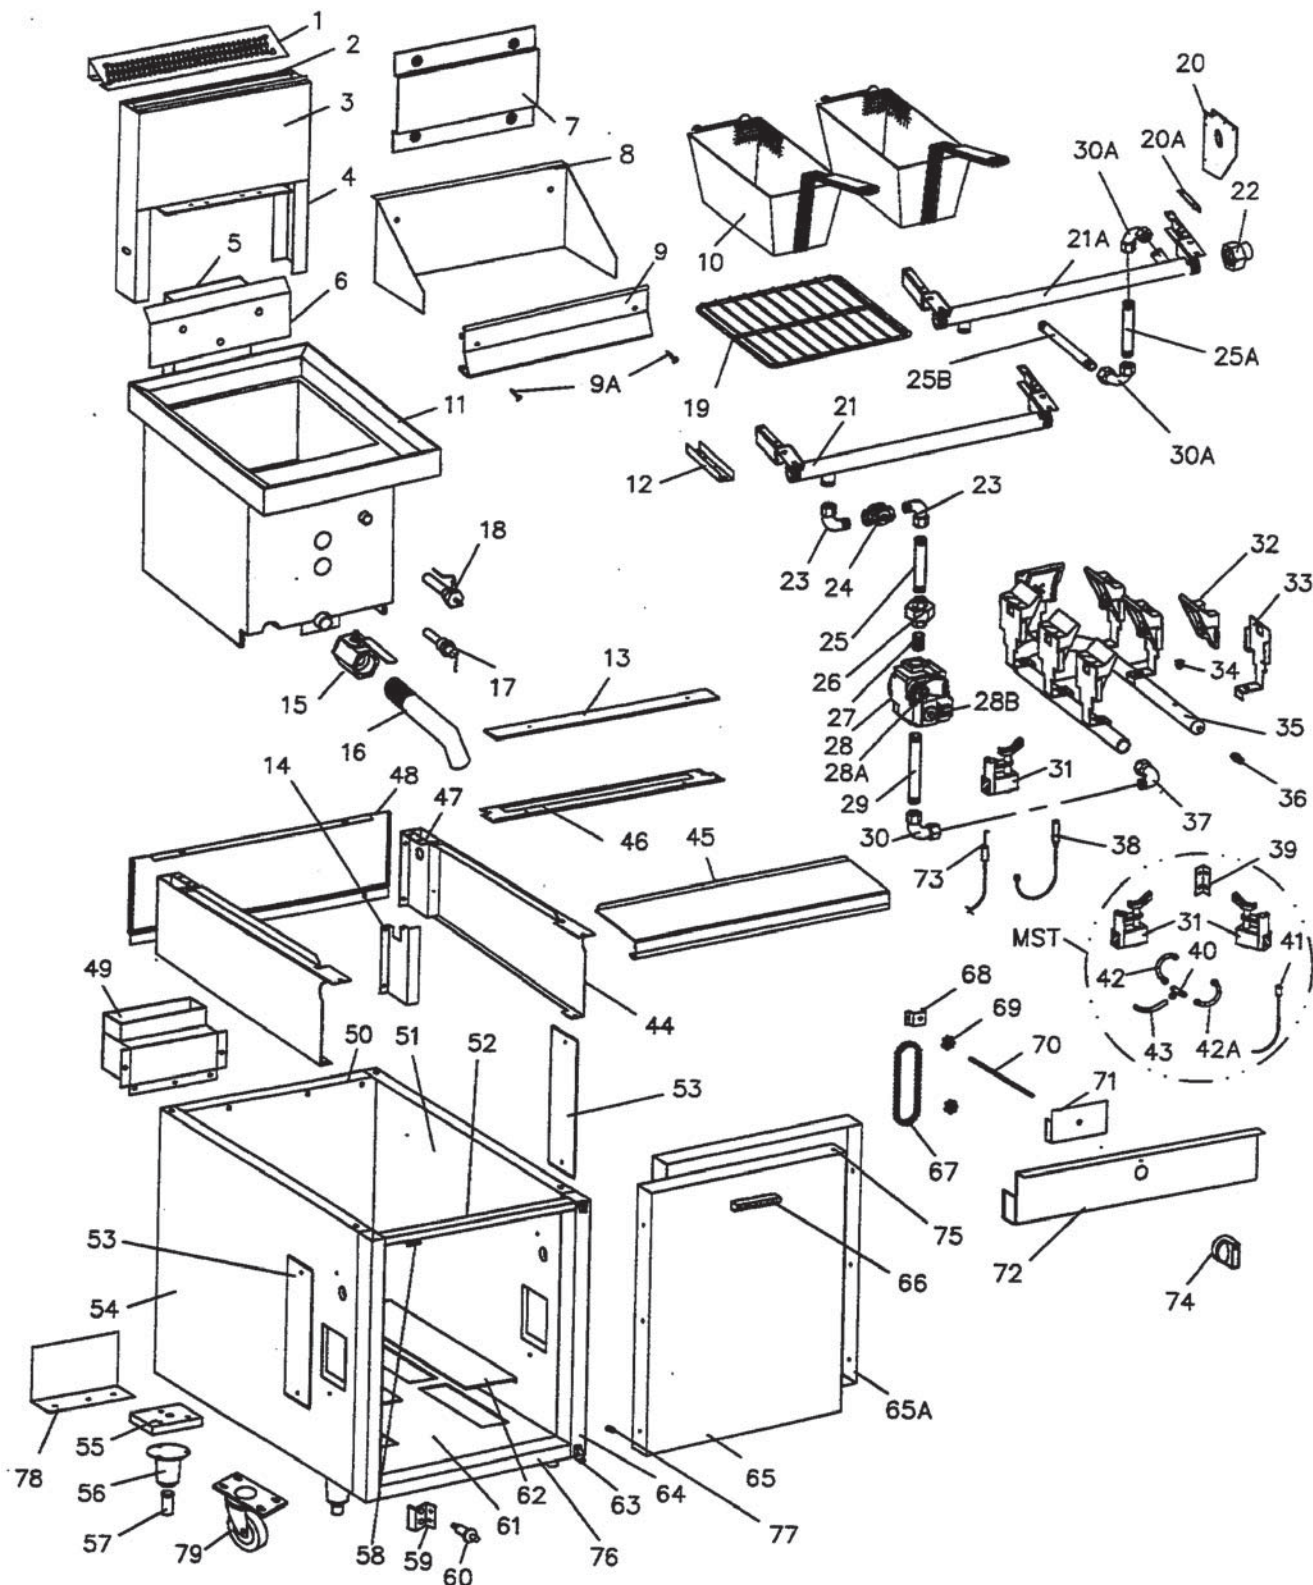

GARLAND PARTS IDENTIFICATION
GAS FRYERS: M35, M35SS

ITEM	PART #	DESCRIPTION	QUANTITY	
			MODEL	
			M35	M35SS
1	1790602	LP BG Flue Cap 17"	1	1
2	1816401	LP BG Back 17" AZ	1	1
	1816402	LP BG Back 17" S/S	1	1
3	1817301	LP Front Panel 17"	1	1
4	1768599	LP BG Upright Assy	2	2
5	2429199	Flue Riser Extension Assy	1	1
	1749999	Flue Riser Assy 17" BG	1	1
6	G0562-2-6	Heat Shield	1	1
7	G0549-3-7	Back Guard Radiation Shield	1	1
8	1480600	Fry Pot Back-Splash	1	1
9	F826-1015	Basket Hanger Kit	1	1
9A	F8090171	Thumb Screw 1/4" x 1-3/8"	2	2
10	F803-0020	Twin Basket	2	2
	F803-0015	Large Single Basket	1	1
11	1600996	Fry Pot Assy Complete LP CRS	1	
	1600997	Fry Pot Assy Complete Nat CRS	1	
	1600998	Fry Pot Assy Complete LP S/S		1
	1600999	Fry Pot Assy Complete Nat S/S	1	
	2566102	Fry Tank Assy CE (G20) Nat S/S		
	2566103	Fry Tank Assy CE (G31) LP S/S		
	2566104	Fry Pot - XJ2X - CE (G20/G25) FRA		
2566105	Fry Pot- XJ2X - CE (G31) FRA			
12	2584400	Front Rail Support Brkt	2	2
13	2429700	Back Top Cover Plate	1	1
14	1550200	Rear Heat Shield RT	1	1
	1550201	Rear Heat Shield LT	1	1
15	F823-1363	Drain Valve 1-1/4" X 1"	1	1
	F810-0662	Handle Drain Valve C/W Lock Pin	1	1
16	F812-1227	Drain Extension 1"	1	1
17	F806-0184	Thermostat Opening	1	1
18	F826-1177	Thermostat Hi Limit (Sold Sep. Thermostat Knob 4512149)	1	1
19	F803-0032	Basket Support Rack	1	1
20	2208002	End Enclosure RT	1	1
	2208003	End Enclosure LT	1	1
21	2445699	Manifold Assy	1	1
21A	2445696	Manifold Assy 3/4" NPT Rear Gas	1	1
	2445695	Manifold Assy 1-1/4" NPT Rear Gas	1	1
22	G7075	1-1/4" NPT Union	1	1
23	G01475-1	1/2" NPT Street Elbow	2	2
24	G01517-1	Valve-Swing Type Shut Off Gas	1	1
25	G01896-1	Nipple 1/2" NPT x 3"	1	1
25A	076029-190	Nipple 3/4" NPT x 15"	1	1
	076029-195	Nipple 1-1/4" NPT x 16"	1	1
25B	076029-192	Nipple 3/4" NPT x 29"	1	1
	076029-196	Nipple 1-1/4" NPT x 27"	1	1
26	G01739-1	1/2" NPT	1	1
27	G01477-10	1/2" NPT x 1-1/2"	1	1

* NOT ILLUSTRATED

RECOMMENDED STOCK PARTS