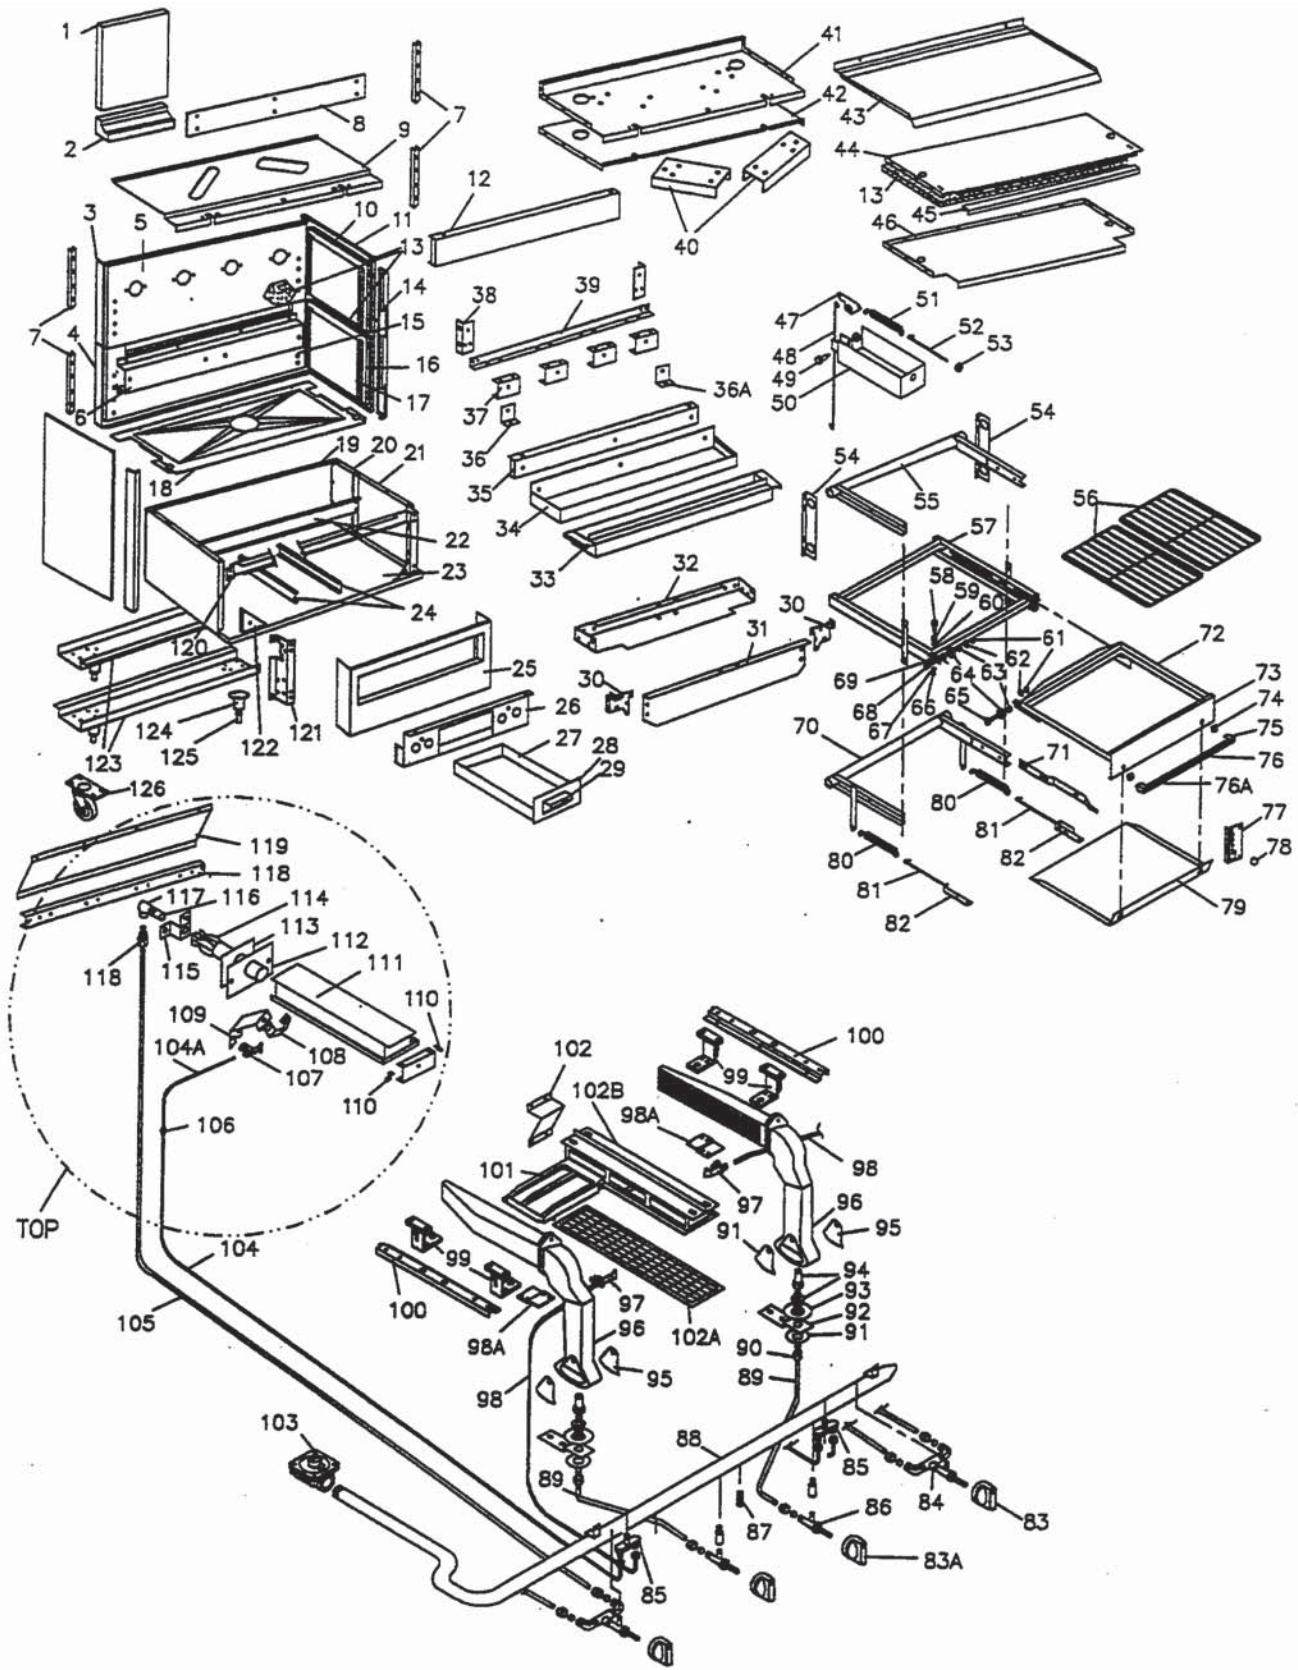

GARLAND PARTS IDENTIFICATION

Master Series

Heavy Duty Gas Infra-Red, (Top) / Ceramic, (Bottom) Double Broiler

Model:M67

ITEM	PART #	DESCRIPTION	QUANTITY
			MODEL
1	1663899	Flue Raiser Collar S/W	1
2	1658199	Flue Raiser S/W	1
3	1653500	Upper Main Back	1
4	1653700	Lower Main Back	1
5	1654398	Upper Back Liner	1
6	1835199	Ceramic Filler Pcs Assy	1
7	1134700	Main Back Channel Brace	4
8	1835202	Main Back Patch	1
9	1002202	Top Front	1
10	1653801	Upper Side Lining LT	1
	1653800	Upper Side Lining RT	1
11	1149400	Body Side RT	1
	1149401	Body Side LT	1
	1149402	Body Side RT S/S	1
	1149403	Body Side LT S/S	1
12	1658702	Upper Front Cover	1
13	1472305	Insulation	8
14	1659800	Corner Column RT S/S	1
	1659802	Corner Column LT S/S	1
15	1138480	Back Lining Insulation Body	1
16	1654000	Lower Side Lining RT	1
	1654001	Lower Side Lining LT	1
17	1135400	Aeration Shield	4
18	1134200	Grease Hopper	1
19	10015001	Back Cabinet Base S/S	1
	10015000	Back Cabinet Base	1
20	1009200	Inner Rear Support LT/RT Painted	2
21	1001400	Cabinet Base Body Side R/T	1
	1001401	Cabinet Base Body Side L/T	1
	1001402	Cabinet Base Body Side R/T-S/S	1
	1001403	Cabinet Base Body Side LT-S/S	1
22	1001102	Rear Grease Guide Support	1
23	1001099	Main Bottom Assembly	1
24	1001204	Grease Drawer Guide	2
25	1001699	Cab Base Front Panel Assembly S/S	1
26	1001604	Valve Panel	1
27	1831501	Grease Tray	1
28	1831101	Grease Pan Front	1
29	2192900	Storage Door Handle	1
30	1136001	Broiler Front Burner Shield LT	1
	1136000	Broiler Front Burner Shield RT	1
31	1138100	Broiler Burner Shield	1
32	1650600	Front Filler Strip	1
33	1002602	Grease Container S/S	1
34	1151700	Grease Container Support S/S	1
35	1659002	Lower Front Cover	1
36	1835301	Front Panel Supt Bracket Infra-Red	2
36A	1835300	Front Panel Supt Bracket	2
37	1653400	Front Burner Support Bracket	4
38	1832801	Burner Hanger Bracket	2

* NOT ILLUSTRATED

RECOMMENDED STOCK PARTS