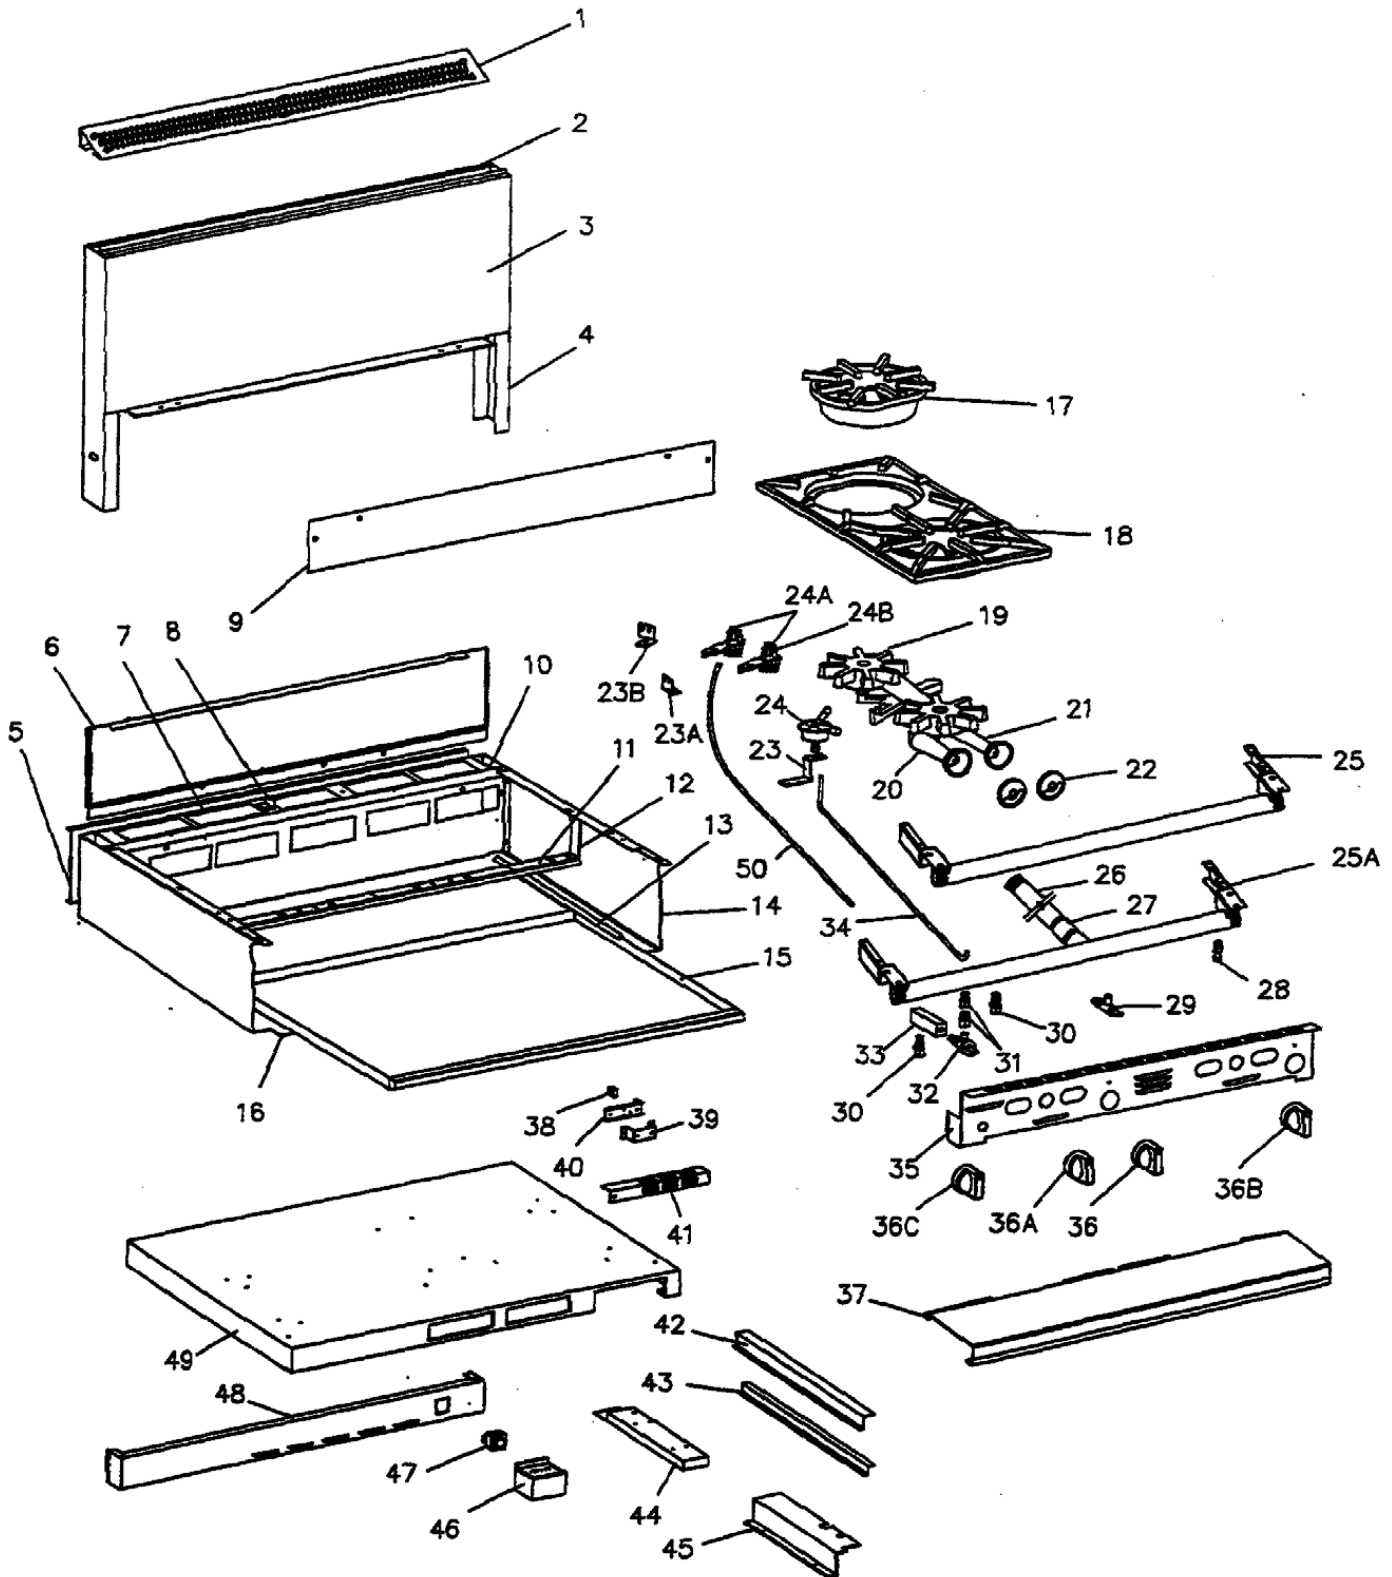

GARLAND Master Series Ranges & Range Attachments

M44 Top Configuration: Four 35K Open Top Burners

models: M44R, M44RC, M44S, M44T

ITEM	PART #	DESCRIPTION	QUANTITY			
			MODEL			
			M44R	M44RC	M44S	M44T
1	1790601	LP BG Flue Cap 34"	1	1	1	1
2	1816407	LP BG Back 34" AZ	1	1	1	1
	1816408	LP BG Back 34" S/S	1	1	1	1
3	2660103	LP Front Panel (34" Use 2660103)	1	1	1	1
4	1768599	LP BG Upright Assembly S/W	2	2	2	2
5	G7341-1-6	Rear Radiation Shield	1	1	1	1
	G7341-6-6	Rear Radiation RR Gas	1	1	1	1
6	1806103	Burner Box Back	1	1	1	
	1806104	Burner Box Back RR Gas	1	1	1	
	2546400	Burner Box Back M40T 34"				1
	2546410	Burner Box Back M40T RR Gas				1
7	2553000	Back Top MST40	1	1	1	1
8	2559000	Backguard Spacer	1	1	1	1
9	G0585-1-6	Back Top Baffle	1	1	1	1
10	1768399	Shelf Mtg. Brkt. Assembly LT	1	1	1	1
	1768398	Shelf Mtg. Brkt. Assembly RT	1	1	1	1
11	2537300	Burner Rest	1	1	1	1
12	2537400	Burner Hanger	2	2	2	2
13	2505400	Drip Tray Guide RH	1	1	1	1
	2505401	Drip Tray Guide LH	1	1	1	1
14	1132804	Burner Box Side RT CRS	1	1	1	
	1132805	Burner Box Side RT S/S	1	1	1	
	1132806	Burner Box Side LT CRS	1	1	1	
	1132807	Burner Box Side LT S/S	1	1	1	
	2247600	Burner Box Side RT CRS				1
	2247601	Burner Box Side RT S/S				1
	2247602	Burner Box Side LT CRS				1
2247603	Burner Box Side LT S/S				1	
15	2342800	Drip Pan	1	1	1	1
16	2512600	Burner Box Bottom	1	1	1	
	2426900	Burner Box Bottom				1
17	1769101	Ring Grate/Bowl 35K	1	1	1	1
18	1769001	Top Grate 35K Burner	1	1	1	1
19	2528200	Burner Head 35K	1	1	1	1
20	2528000	Front Burner Housing 35K - Venturi (No Head)	1	1	1	1
21	2528100	Rear Burner Housing 35K - Venturi (No Head)	1	1	1	1
22	2519200	Air Shutter	4	4	4	4
	G4202-2	Air Shutter - Manufactured Gas	4	4	4	4
24	1801401	Open Top Light Assy (2" Standard Tube)	2	2	2	2
25	2394599	Manifold Assembly	1	1	1	1
	2581199	Manifold Assembly - Mfg. Gas)	1	1	1	1
25A	2394598	Manifold Assembly - 1-1/4" RR Gas	1	1	1	1
	2581198	Manifold Assembly - RR Gas 1 1/4" Mfg. Gas	1	1	1	1
25B*	4527425	Pipe Support	1	1	1	1
26	076029-184	Nipple 1-1/4" NPT x 29" LG	1	1	1	1
27	076029-183	Coupling 1-1/4" NPT Blk.	1	1	1	1
28	G02251-1	Test Spigot	1	1	1	1
29	G4447-XX	Valve Top Burner (Special)	4	4	4	4
	G4447-38F	Valve Top Burner - Natural	4	4	4	4
	G4447-1.8MM	Valve Top Burner - Propane	4	4	4	4

* NOT ILLUSTRATED

RECOMMENDED STOCK PARTS