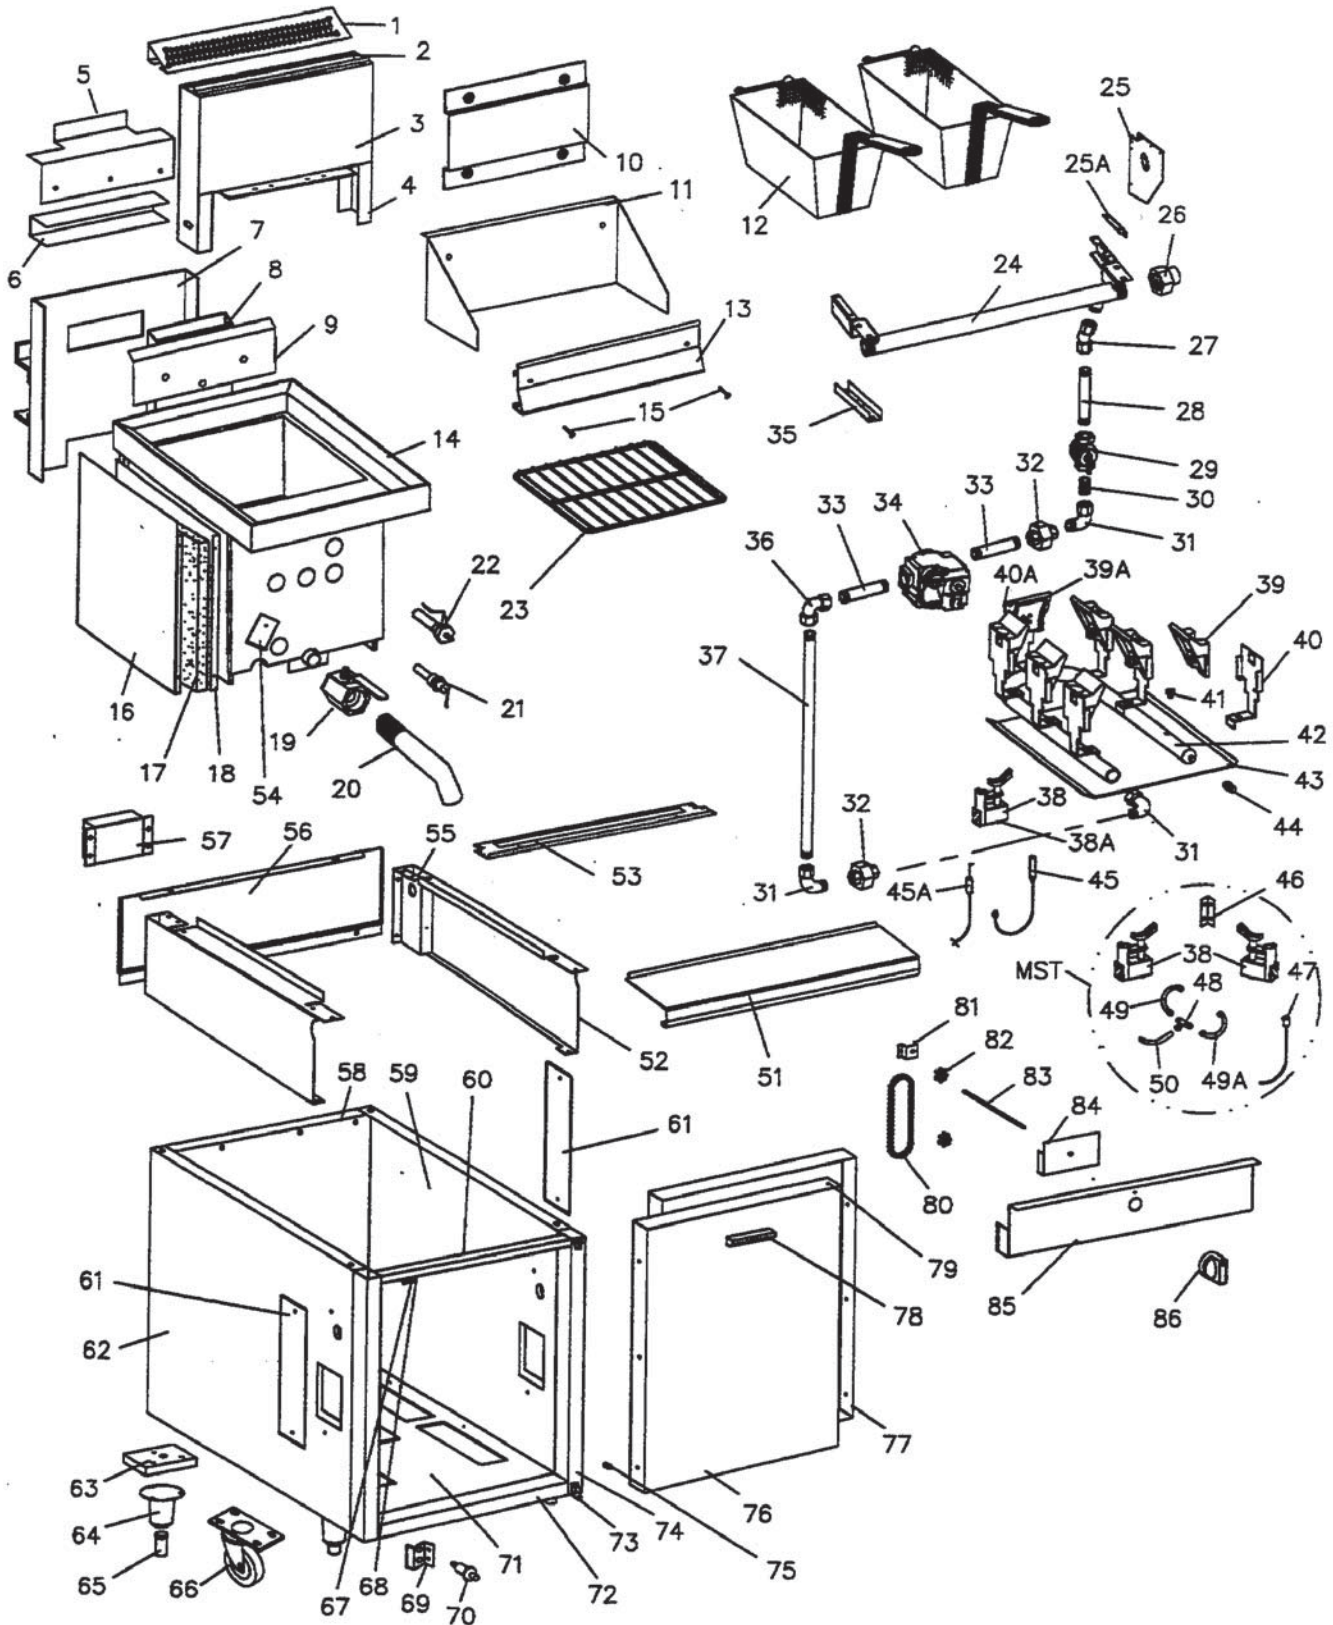

**GARLAND PARTS IDENTIFICATION
GAS FRYERS: M70SS**

ITEM	PART #	DESCRIPTION	QUANTITY
			MODEL
			M70SS
1	1890603	LP BG Flue Cap 24"	1
2	1816403	LP BG Back 24" AZ	1
	1816404	LP BG Back 24" S/S	1
3	1817302	LP Front Panel 24"	1
4	1768599	LP BG Upright Assy	2
5	2430600	Flue Riser Stop	1
6	G02402-1-6	Spacer	1
7	G02409-01--6	Rear Enclosure Assy	1
8	2430799	Flue Riser Assy	1
9	G02400-1-6	Heat Shield	1
10	G0549-2-7	Back Guard Radiation Shield	1
11	F910-6470	Heat Shield	1
12	F043-1	Fryer Basket	2
	F046-1	Fryer Basket Large	1
13	F803-0029	Basket Hanger	1
14	G02418-01	Fry Pot Assy Complete Nat	1
	G02418-02	Fry Pot Assy Complete LP	1
	2575400	Fry Pot Assy Complete (G20) Nat	
	2575401	Fry Pot Assy Complete G31) LP	
	2575402	Fry Pot Assy Complete (G25) Nat FRA	
	2575403	Fry Pot Assy Complete (G31) LP FRA	
15	F809-0171	Basket Hanger Mount Screws	2
16	G02411-1-62	Outer Side Encl LT	1
	G02411-1-61	Outer Side Encl RT	1
17	F26-0861	Fry Pot Insulation Kit	1
18	G02410-1-6	Inner Side Encl RT/LT	2
19	F810-0204	Drain Valve - F810-1338	1
20	F813-0188	Drain Pipe	1
21	F826-1177	Thermostat Hi-Limit	1
22	F806-0183	Thermostat Operating	1
23	F803-0137	Basket Support Rack	1
24	2431899	Manifold Assy	1
25	2208002	End Enclosure RT	1
	2208003	End Enclosure LT	1
25A	2582800	End Enclosure Support Brkt RT	1
	2582801	End Enclosure Support Brkt LT	1
26	G7075	1-1/4" NPT Union	1
27	G02419-1	3/4" NPT 45 ° Elbow	1
28	G01738-5	Nipple 3/4" NPT x 6-1/2	1
29	G01518-1	Valve Swing Type Shut-Off Gas	1
30	G01538-9	Nipple 3/4" NPT x 1-1/2" Close	1
31	G01475-2	Elbow Street 3/4" NPT 90°	2
32	G01963-1	Union 3/4" NPT	2
33	G01738-11	Nipple 3/4" NPT x 3-1/2"	2
34	F826-1645	Robert Shaw Gas Valve Nat	1
	F826-1646	Robert Shaw Gas Valve LP (3/4")	1
	2574499	Honeywell Gas Valve (G20) Nat	
	2574498	Honeywell Gas Valve (G31) LP	
35	2584400	Front Rail Support Brkt	1

* NOT ILLUSTRATED

RECOMMENDED STOCK PARTS