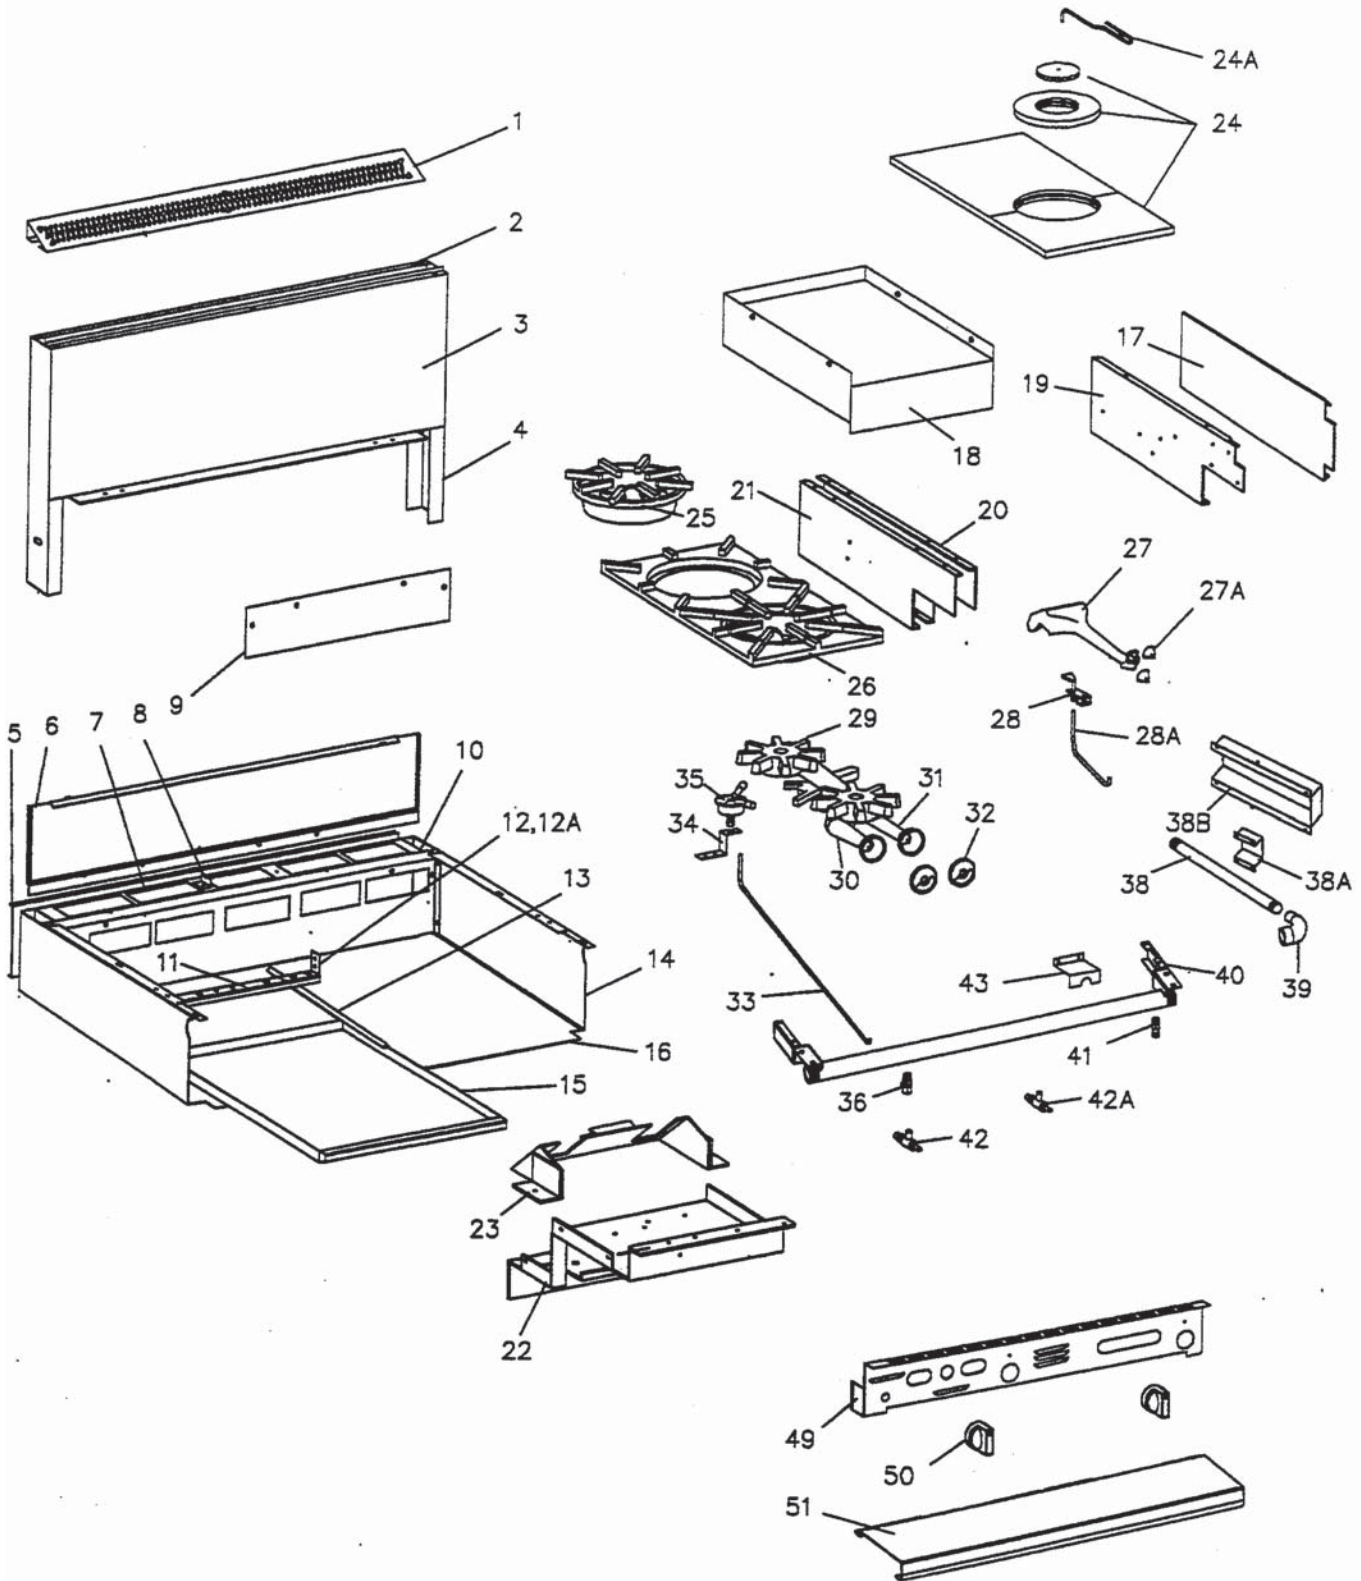

GARLAND PARTS IDENTIFICATION

M54 Top Configuration: Two 45K Front-Fired Hot Top/ French Top + Two 35K Open Burners
models: M54R, M54RC, M54S, M54T

ITEM	PART #	DESCRIPTION	QUANTITY			
			MODEL			
			M54R	M54RC	M54S	M54T
1	1790602	LP BG Flue Cap 34"	1	1	1	1
2	1816407	LP BG Back Guard 34" AZ	1	1	1	1
	1816408	LP BG Back Guard 34" SS	1	1	1	1
3	1817304	LP Front Panel 34"	1	1	1	1
4	1768599	LP BG Upright Assy S/W	2	2	2	2
5	G7341-1-6	Rear Radiation Shield	1	1	1	1
6	1806101	Burner Box Back	1	1	1	
	2546400	Burner Box Back				1
7	2553000	Back Top MST 40	1	1	1	1
8	2559000	Backguard Spacer	1	1	1	1
9	2570900	Back Top Baffle	1	1	1	1
10	1768399	Shelf MTG. Brkt. Assy LT	1	1	1	1
	1768398	Shelf MTG. Brkt. Assy RT	1	1	1	1
11	2340300	Burner Rest	1	1	1	1
12	2431300	Burner Hanger-Side	1	1	1	1
	2537400	Burner Hanger-Centre	1	1	1	1
13	2505400	Drip Tray Guide RH	1	1	1	1
	2505401	Drip Tray Guide LH	1	1	1	1
14	1132804	Burner Box Side RH/CRS	1	1	1	
	1132805	Burner Box Side RH/SS	1	1	1	
	1132806	Burner Box Side LH/CRS	1	1	1	
	1132807	Burner Box Side LH/SS	1	1	1	
	2247600	Burner Box Side RH/CRS				1
	2247601	Burner Box Side RH/SS				1
	2247602	Burner Box Side LH/CRS				1
2247603	Burner Box Side LH/SS				1	
15	2342803	Drip Pan	1	1	1	1
16	2512601	Burner Box Bottom	1	1	1	
	2247001	Burner Box Bottom				1
17	G7338-1-6	Side Radiation Shield	1	1	1	1
18	2340699	Radiation Pan Assy	1	1	1	1
19	G0453-1-61	Side Radiation Shield-Hot Top Right	1	1	1	1
	G0453-1-62	Side Radiation Shield-Hot Top Left	1	1	1	1
20	2341000	Radiation Shield Support-Hot Top LT	1	1	1	1
	2341001	Radiation Shield Support-Hot Top RT	1	1	1	1
21	2341100	Side Rad. Shield Support-Hot Top LT	1	1	1	1
	2341101	Side Rad. Shield Support-Hot Top RT	1	1	1	1
22	2341200	Top Burner Housing-Hot Top LT	1	1	1	1
	2341201	Top Burner Housing-Hot Top RT	1	1	1	1
23	2554299	Burner Air Shield Assembly	1	1	1	1
24	G6117-01	Key Plate Assembly	1	1	1	1
24A	G6308-1-8	Lid Lifter	1	1	1	1
25	1769101	Ring Grate/Bowl 35K	2	2	2	2
26	1769001	Top Grate 35K Burner	1	1	1	1
27	G3575-32	Top Burner- Natural Gas	3	3	3	3
	G2575-36	Top Burner- Propane	3	3	3	3
	G3575-40	Top Burner- Manufactured Gas	3	3	3	3
27A	G4155	Air Shutter	6	6	6	6

* NOT ILLUSTRATED

RECOMMENDED STOCK PARTS