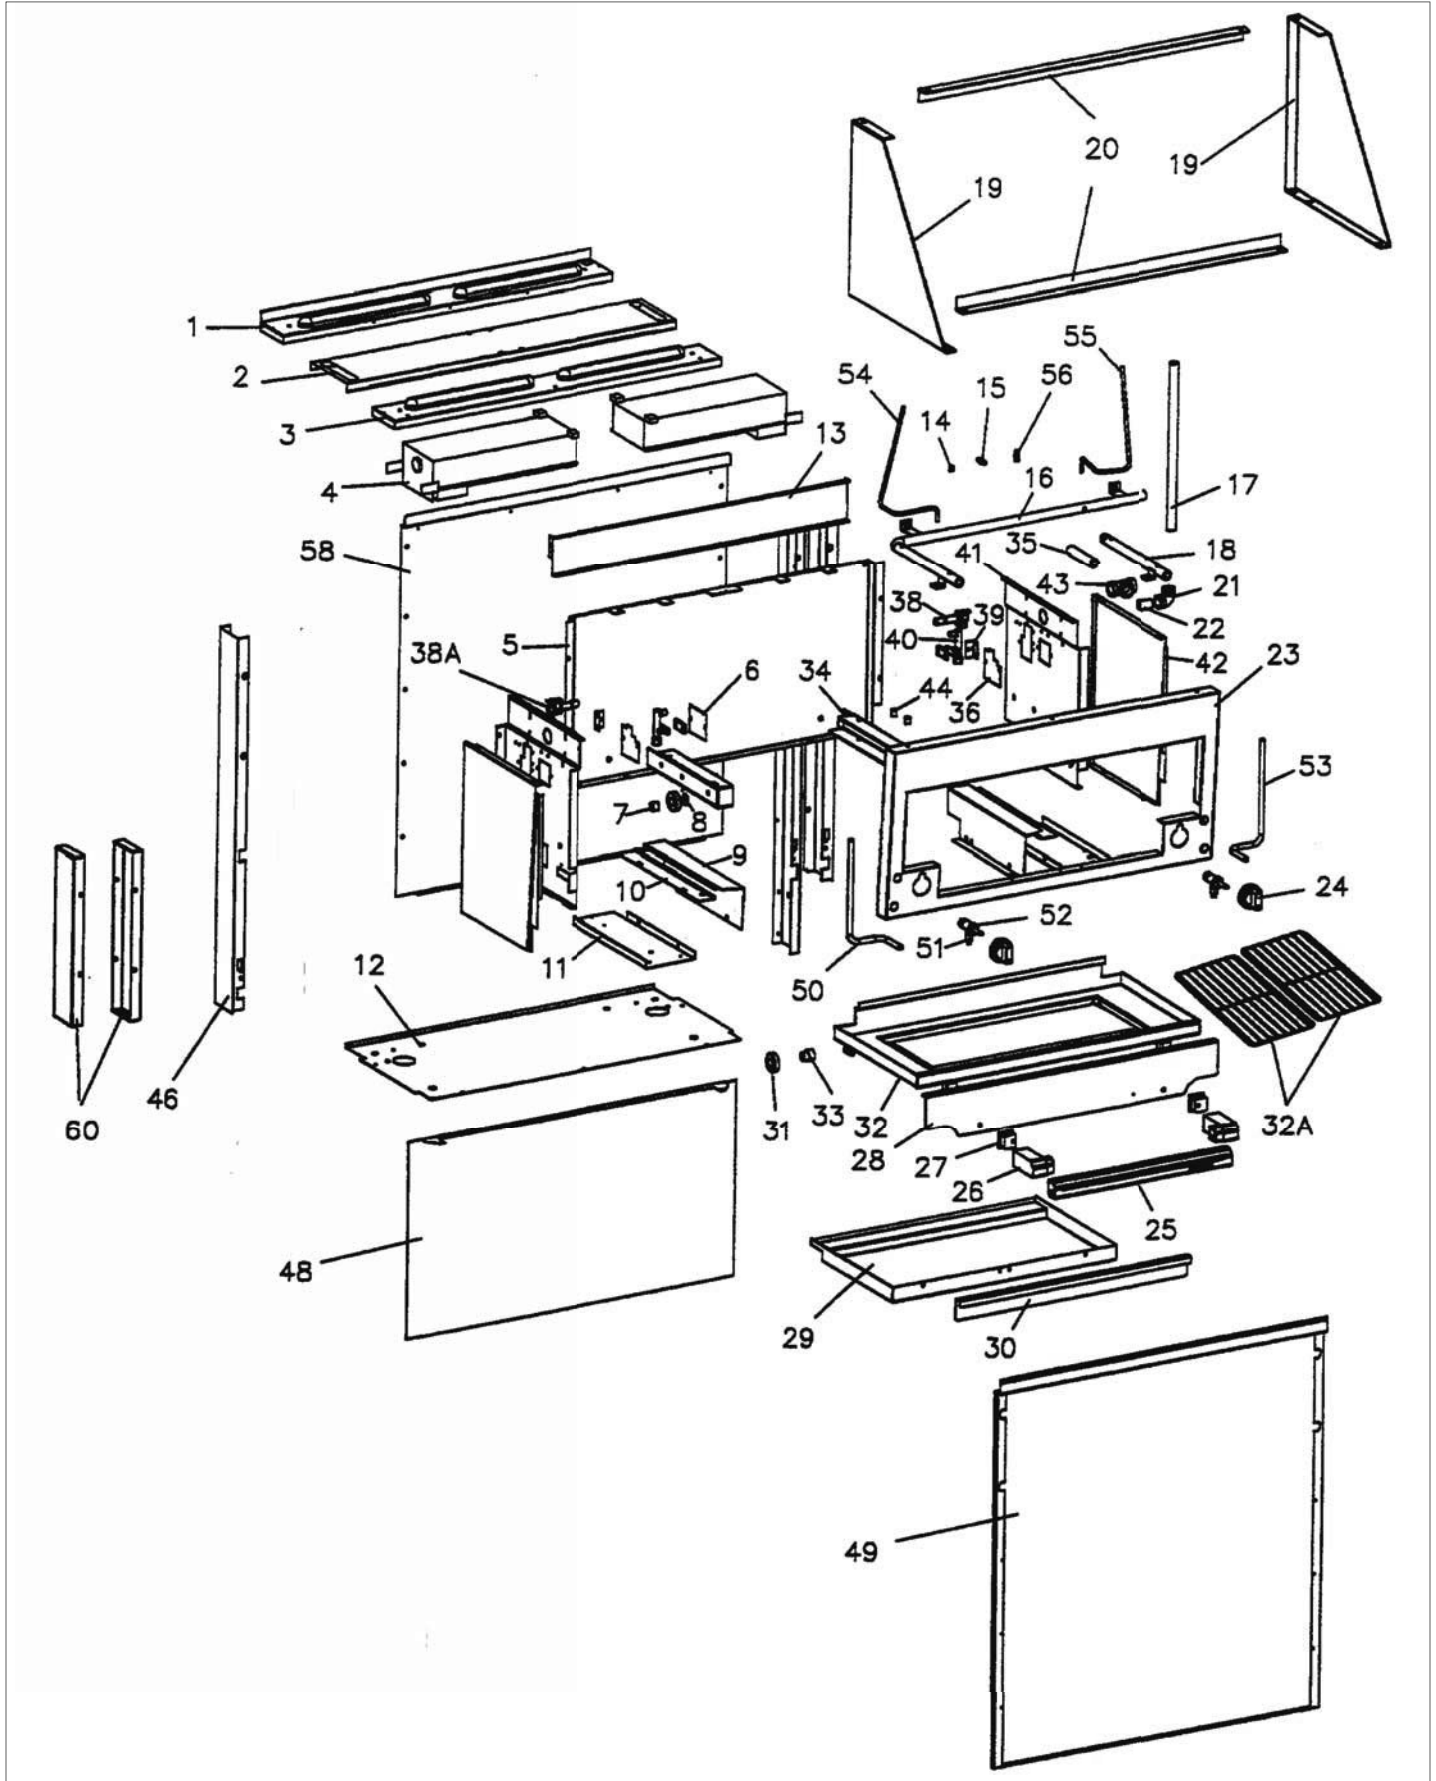

Garland Master Series Gas Salamander Broilers
Models: MSRCM, MSR16M

Garland Master Series Gas Salamander Broilers
Models: MSRCM, MSR16M

ITEM	PART #	DESCRIPTION	QUANTITY	
			MODEL	
			MSRCM	MSR16M
1	G01377-1-6	Main Top Back		1
	G01377-1-9	Main Top Back	1	1 (Opt)
2	G01376-1-6	Main Top Centre		1
	G01376-1-9	Main Top Centre	1	1 (Opt)
3	G01375-1-9	Main Top Front	1	1
4	CK117	SRC Burner Assembly Kit (includes burner G01408-01)	2	2
5	2564200	Flue Back	1	1
6	G01372-1-6	Orifice Fitting Cover	2	2
7	G01247-2	Front Bearing	2	2
8	F112	Washer Bearing	2	2
9	2592798	Valve Housing Assy LH	1	1
	2592799	Valve Housing Assy RH	1	1
10	2576200	Valve Housing Retainer	2	2
11	2541998	Manifold Housing Bottom LH	1	1
	2541999	Manifold Housing Bottom RH	1	1
12	2540800	Bottom Cover	1 (Opt)	1 (Opt)
13	2580200	Front Brace	1	1
14	2203400	Cnt. Sunk 1/8" NPT Hex Plug	2	2
15	G02251-1	Pressure Test Spigot	1	1
16	2541799	Manifold Assembly	1	1
17	G01477-9	Nipple 1/2" NPT x 18" Long	1	1
18	2567999	Sub-Manifold Assembly	1	1
19	2582602	Wall Mount Bracket RH (S/S) Note: Black bracket 2582600 NLA.	1 (Opt)	
	2582603	Wall Mount Bracket LH (S/S) Note: Black bracket 2582601 NLA.	1 (Opt)	
20	G01467-1-5	Angle Bracket	2	
21	G01474-2	Elbow-1/2 NPT	1	1
22	G01477-10	Nipple 1/2" NPT x 1/2" Long	1 (Opt)	1
23	2593100	Front Frame	1	1
24	4512144	Knob Kit	2	2
25	3017001	Door Handle	1	1
25A	CK24	Door Handle Kit (Compact) Note: Incl items 25, 26, 27.	1	1
26	3007300	Door Handle End LH/RH, see item 25A	2	2
27	3010000	Door Handle End Insert, see item 25A	2	2
28	2592600	Rack Veneer	1	1
29	2601300	Grease Tray	1	1
30	2540700	Grease Tray Front	1	1
31	G01244-1	Large Roller Bearing	4	4
32	2593099	Rack Frame & Grease Chute Assy	1	1
32A	4520649	Rack	2	2
33	G01247-3	Rear Bushing	2	2
34	G02469-01-81	Roller Guide Assembly RH	1	1
	G02469-01-82	Roller Guide Assembly LH	1	1
35	G01477-2	Nipple 1/2" x 4-1/8" Long	1	
36	4526781	Cover Plate	2	2
	4526782	Cover Plate AGA	2	2
38	G01267-5	Pilot Burner	2	2
38A	G01267-2	Pilot Orifice (Natural)	2	2
	G01267-3	Pilot Orifice (Propane)	2	2
39	4532795	Pilot Bracket	2	2

* NOT ILLUSTRATED

RECOMMENDED STOCK PARTS