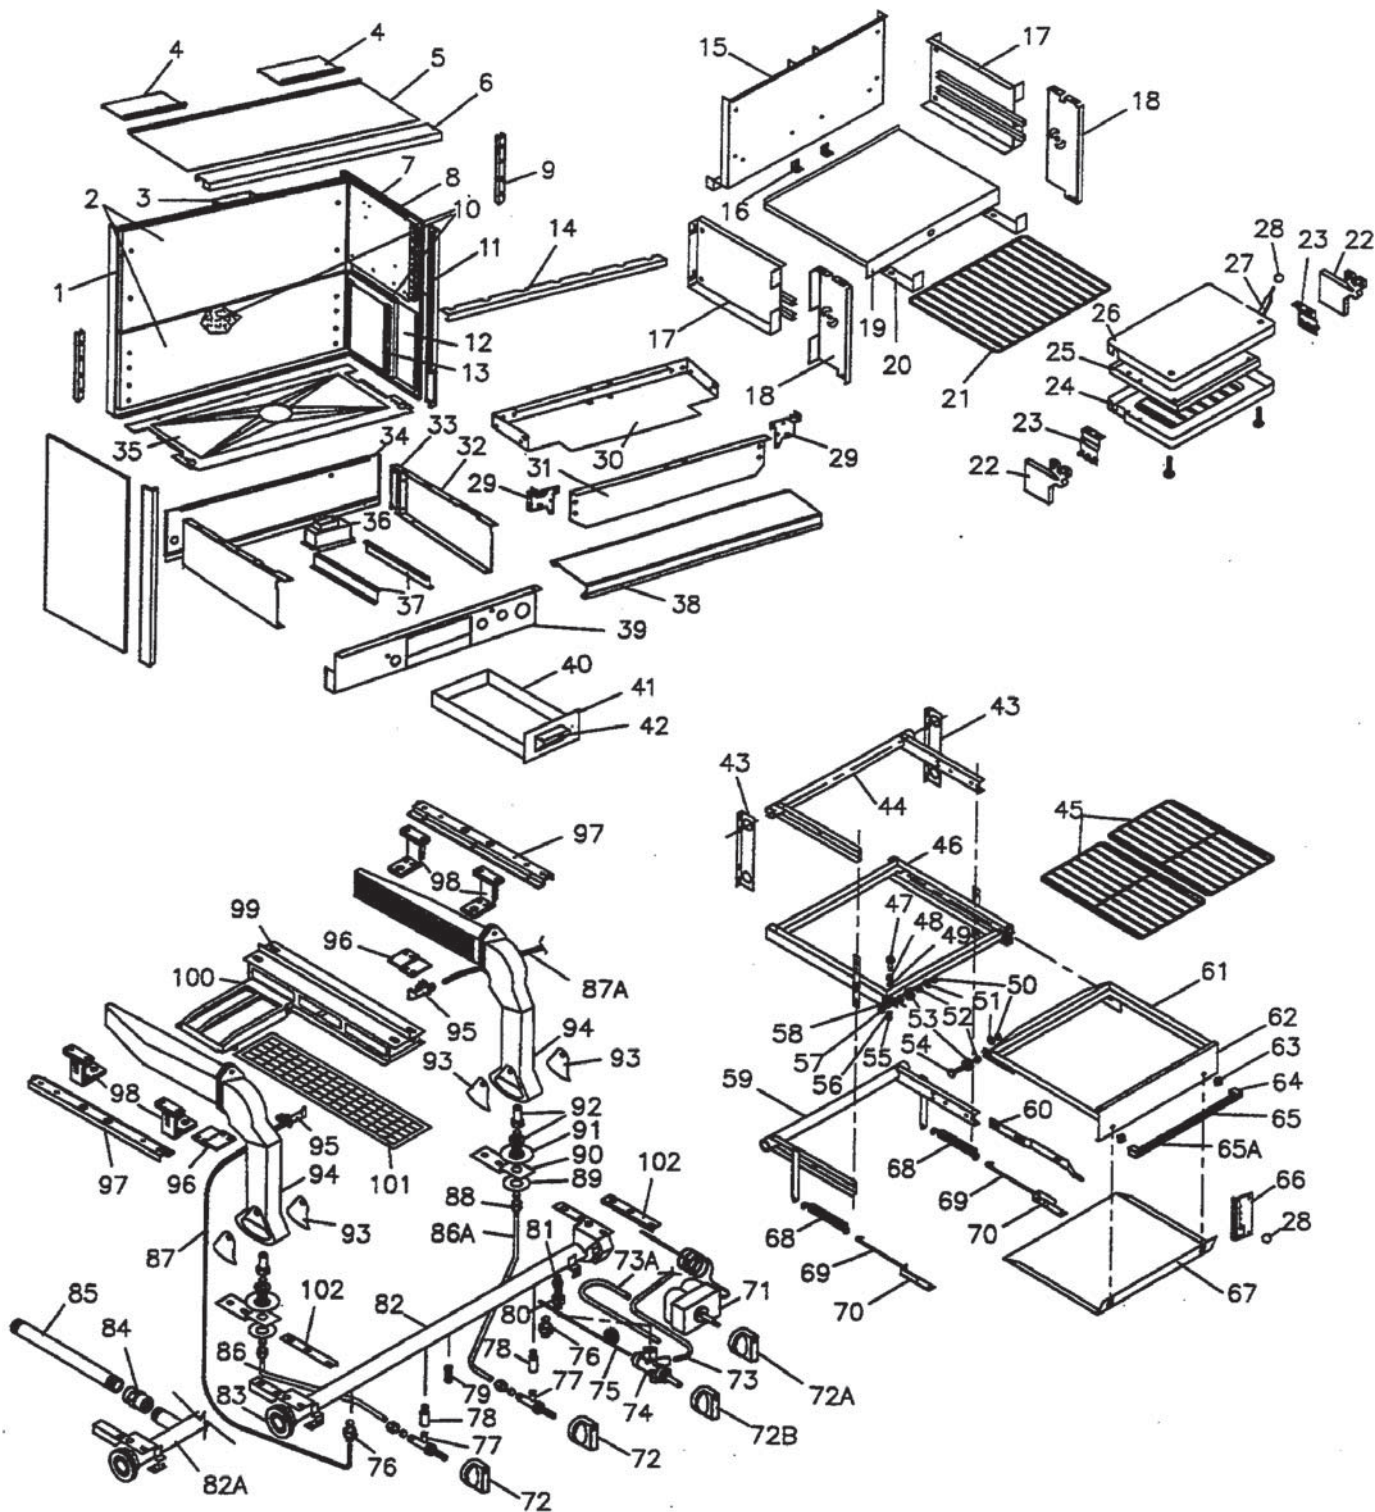

GARLAND PARTS IDENTIFICATION

Master Series

Heavy Duty Gas Ceramic Broiler W/Upper Finishing Oven

Model: M60R, RC, S, T

ITEM	PART #	DESCRIPTION	QUANTITY
			MODEL
1	1134400	Main Back Broiler	1
2	1134800	Back Lining Insulation Body	2
3	1139599	Flue Riser Assembly	1
4	1134600	Flue Closure GG	2
5	1650900	Main Top CR	1
6	1002406	Broiler Front	1
7	1651800	Broiler Side CRS	2
	1651801	Broiler Side S/S	2
8	1135702	Broiler Insulation Lining LT	2
	1135703	Broiler Insulation Lining RT	2
9	1134700	Main Back Channel Brace	2
10	1472305	Insulation	4
11	1651102	Broiler Front Column RT	1
	1651103	Broiler Front Column LT	1
12	1832601	Lower Insulation Lining	2
13	1135400	Aeration Shield-Raw	2
14	1002501	Cover Center Section	1
15	1832308	Back Oven Liner S/E	1
16	1832501	Cover Center Section	2
17	G6344-01-81E	Oven Side Lining Assembly RT	1
	G6344-01-82E	Oven Side Lining Assembly LT	1
18	G01030-01-81	Oven Door Support RH	1
	G01030-01-82	Oven Door Support LH	1
19	2580300	Oven Bottom Upper Broiler	1
20	1832401	Warming Oven Stop Bracket (For Upper Finishing Only)	2
21	G6152-40	Oven Rack Chrome	1
22	1136302	Door Counter Weight RT	1
	1136303	Door Counter Weight LT	1
23	G6036-01-8	Door Hinge Assembly	2
24	1439796	Oven Door Lining Enameled	1
25	1138399	Broiler Inset Box Assy	1
26	1080719	Oven Door Panel S/S	1
27	1831399	Warming Oven Door Handle W/A	1
28	1039602	Ball Knob 1-1/8 Gray	1
29	1136000	Broiler Front Burner Shield RT	1
	1136001	Broiler Front Burner Shield LT	1
30	1650601	Front Filler Strip	1
31	1138100	Broiler Burner Shield	1
32	1732804	Burner Box Side RT CRS	1
	1732806	Burner Box Side LT CRS	1
	1732805	Burner Box Side RT S/S	1
	1732807	Burner Box Side LT S/S	1
33	1555699	Broiler Support Bracket W/A	2
34	1086105	Burner Box Back	1
35	1134200	Grease Hopper	1
*	1138399	Warming Door	1
	1080719	Warming Door	1
	1439794	Warming Door	1
	1831299	Warming Door	1
	1039602	Warming Door	1

* NOT ILLUSTRATED

RECOMMENDED STOCK PARTS