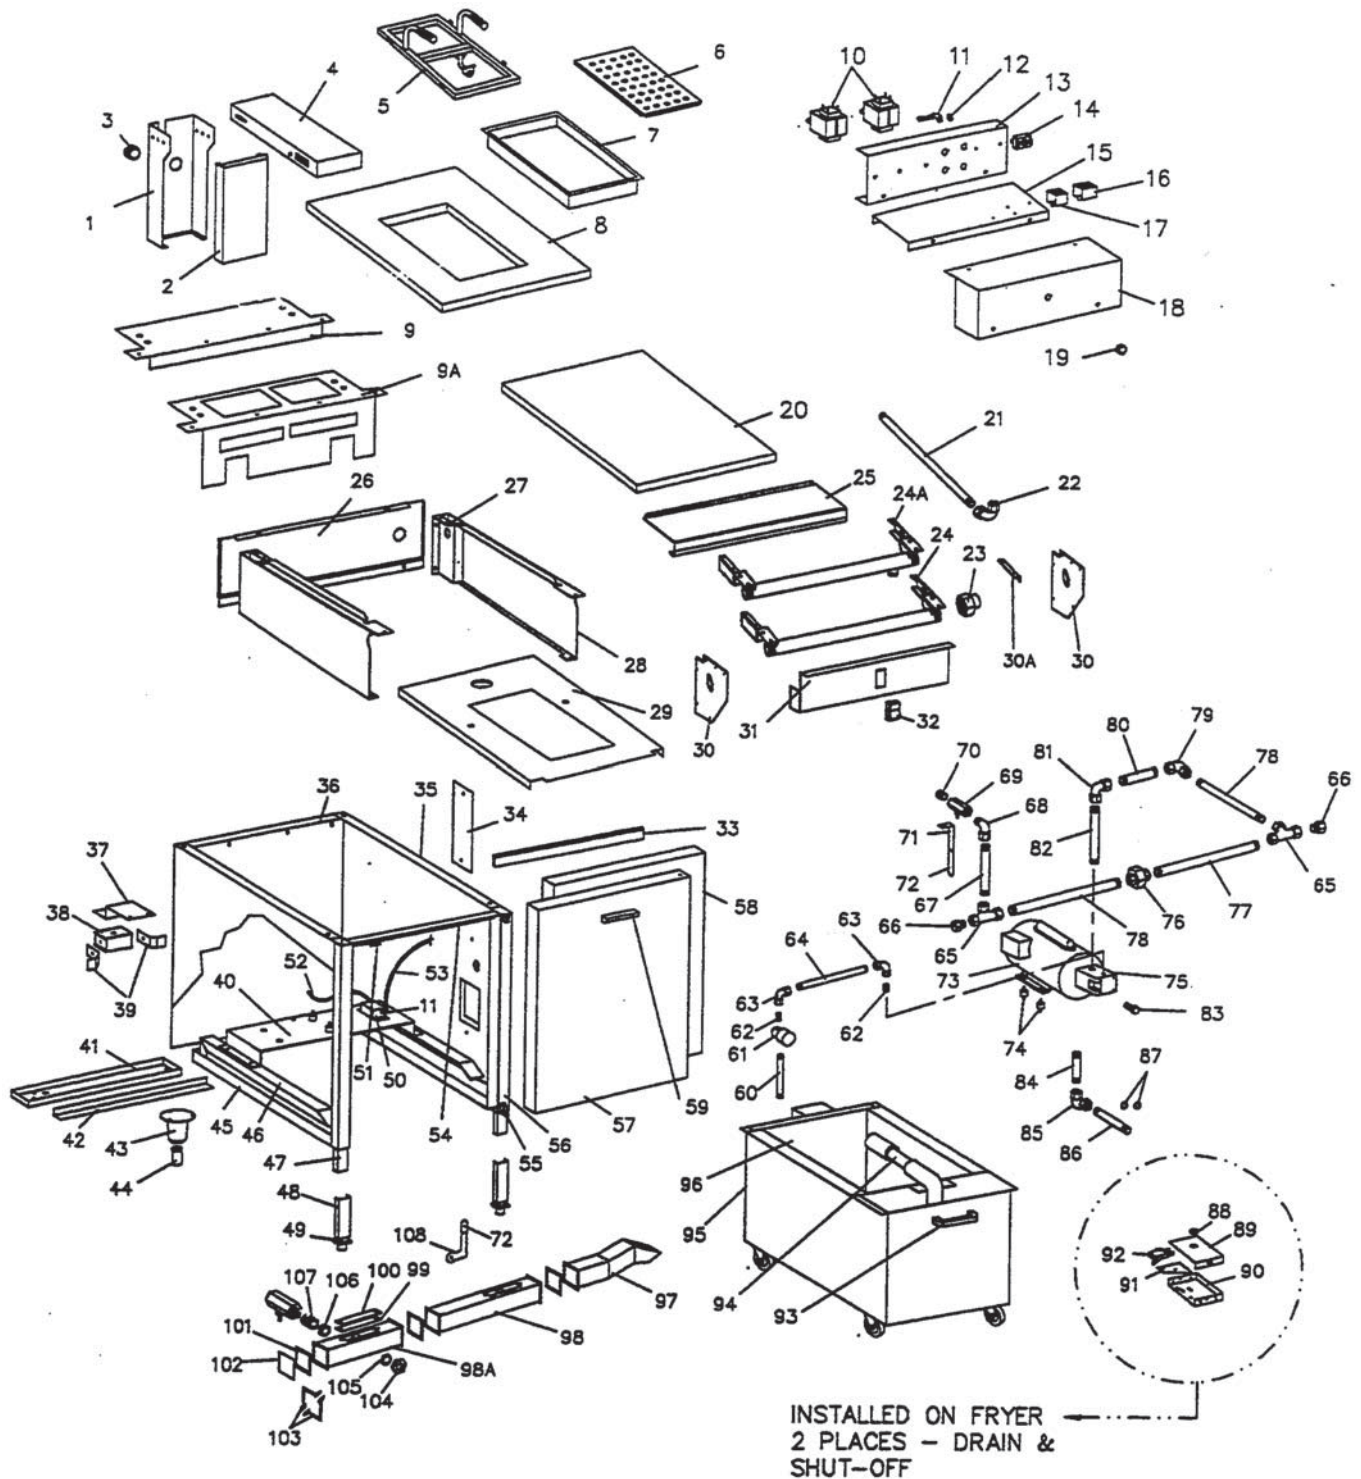

GARLAND PARTS IDENTIFICATION

Heavy Duty Filter-Quick

Model: MFMA17-ES

ITEM	PART #	DESCRIPTION	QUANTITY
			MODEL
			MFMA17-ES
1	1651099	Heat Lamp Mounting Bracket W/A	1
2	1651001	Heat Lamp Veneer	1
3	G01487-2	Heyco Bushing	1
4	1651400	Merco heat Lamp	1
5	1600799	Power Shower	1
6	1651301	1" Pan Insert	1
7	1651300	2--1/2" Pan	1
8	1220402	Main Top S/S	1
9	2433100	Main Top Back	1
9A	2446800	Back Top	1
10	1578300	Transformer 120V/24V	2
	1578301	Transformer 240V/24V	2
11	G01497-1	BX Connector Straight	3
12	1028801	Snap Bushing	1
13	1574100	Control Box Back	1
14	1578400	Pump Motor Relay	1
15	1573600	Control Box Bottom	1
16	1579300	16 Pin Terminal Block	1
17	1579200	12 Pin Terminal Block	1
18	1573700	Control Box Front	1
19	1028806	Heyco Bushing	1
20	2542801	17" Spreader Top	1
21	1340521	Pipe Rear Gas 1" NPT	1
	076029-182	Pipe Rear Gas #/4" NPT	1
22	076029-171	Elbow 1" NPT	1
	G01474-3	Elbow -Reducing 1"-3/4" NPT	1
23	G02335-1	1-1/4" NPT Pipe Cap	1
24	2530699	Manifold 17" Spreader	1
24A	2530698	Manifold Rear Gas	1
25	2426899	Front Rail Assembly	1
26	2546709	Burner Box Back	1
	2546710	Burner Box Back Rear Gas	1
27	1768399	Shelf Mounting Bracket LT	1
	1768398	Shelf Mounting Bracket RT	1
28	1132806	Burner Box Side L/H Black	1
	1132807	Burner Box Side L/H S/S	1
	1132804	Burner Box Side R/H Black	1
	1132805	Burner Box Side R/H S/S	1
30	2208003	End Enclosure L/H	1
	2208002	End Enclosure R/H	1
30A	2207900	End Enclosure Bracket	2
31	1827501	Valve Panel	1
32	1578800	Switch Heater On/Off	1
33	2583200	Support Front Frame	1
34	1574400	Body Side Patch S/S	1
	1574401	Body Side Patch CRS	

* NOT ILLUSTRATED

RECOMMENDED STOCK PARTS