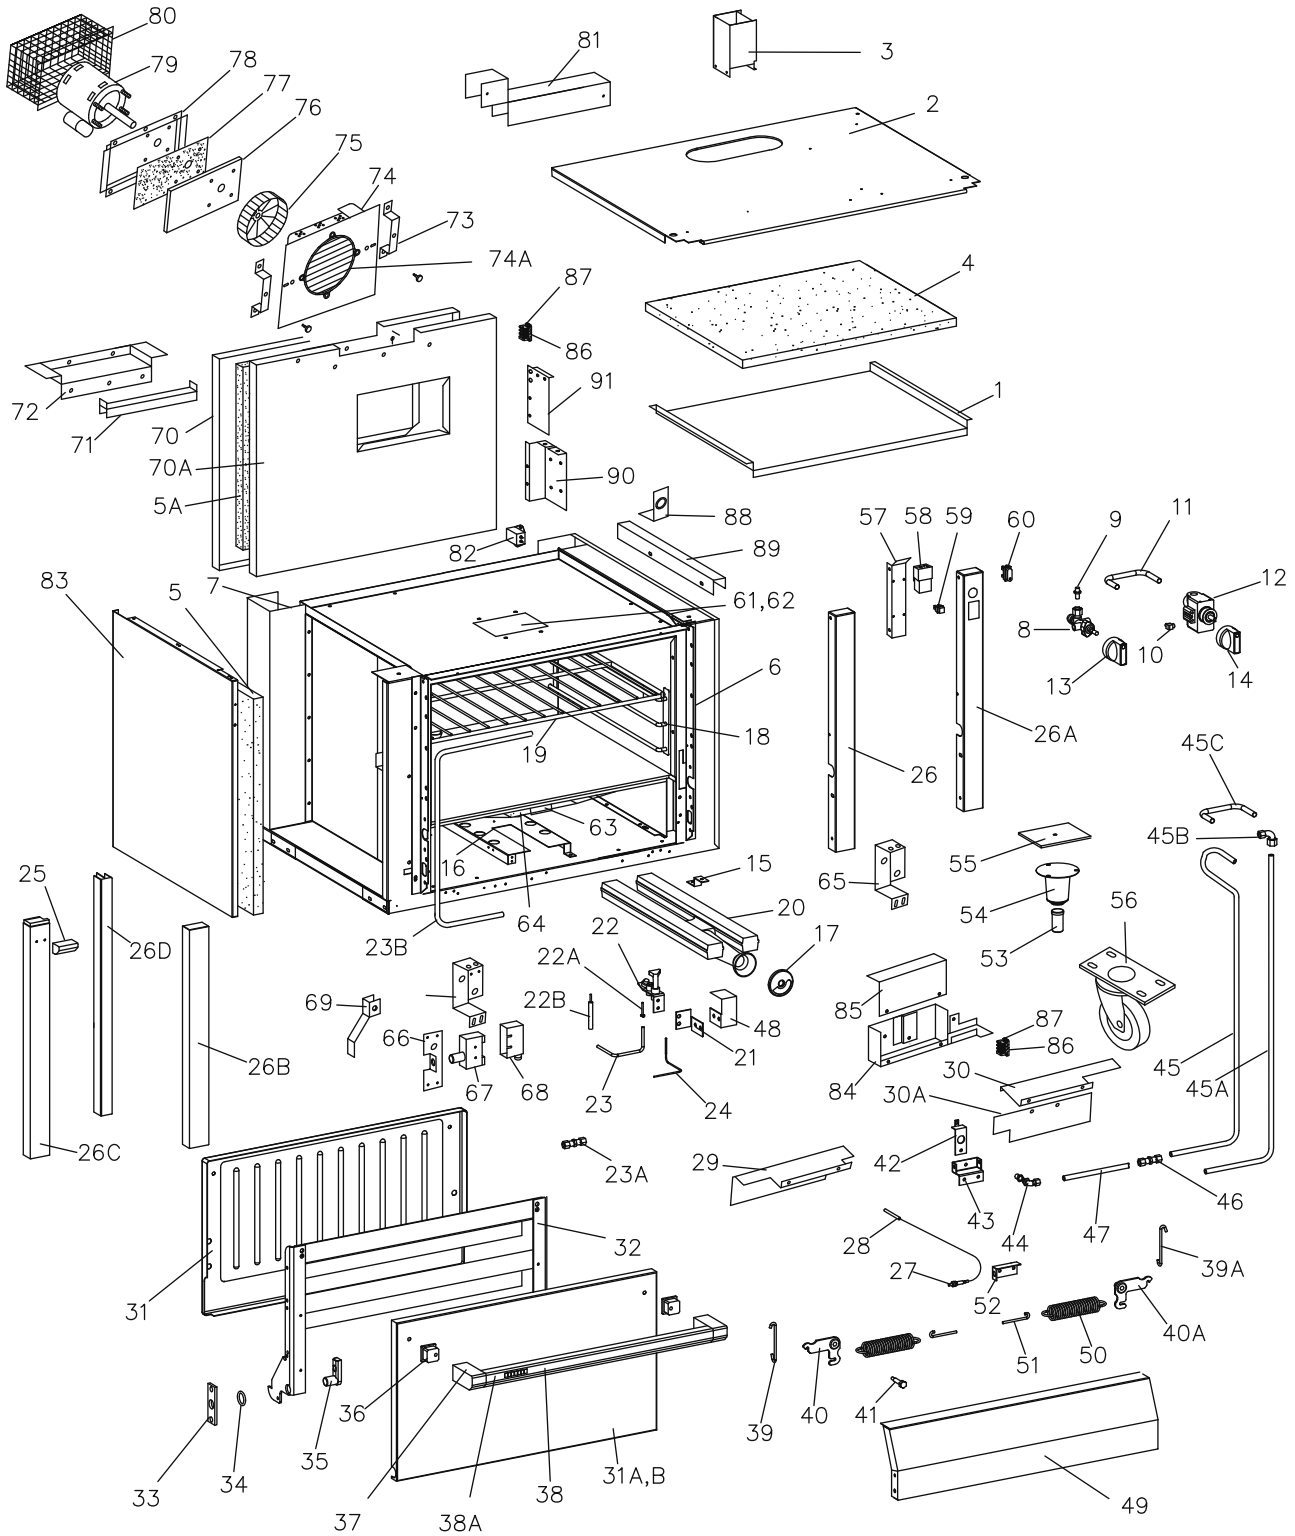

GARLAND PARTS IDENTIFICATION

Convection Oven Section, "M" & "MST" Series, models: M_RC, MST_RC/RCE

Item	Current Part#	Old Part#	Description	Quantity	
				M_RC	MST_RC MST_RCE
1		1412699	Top Insulation Pan Assembly (UP TO 2004)	1	1
	3020199		Top Insulation Pan Assembly (From 2004)	1	1
2		2512600	Burner Box Bottom - Aluminized (Obsolete on Master Series Models)	1	1
	2512604	2512601	Burner Box Bottom - SS (RC)	1	1
3	4527837	2558799	Flue Riser Assembly	1	1
4	4527369	1309022	1/2" Insulation, RC Top	1	1
	4527370	1309025	1/2" Insulation, RC Front Top	1	1
5	4527368	1309021	1/2" Insulation, RC Side with Foil	2	2
5A		1472200	Rear Insulation - Fiberglass 22 1/2" x 27 1/2"	1	1
		1472202	Rear Insulation Lower Back - Fiberglass 22 1/2" x 27 1/2"	1	1
6	2512899		Front Frame Assembly	1	1
7	3013900	2397000	Main Back RC	1	1
8	4601583	2513399	Oven Flame Failure Valve Assembly (First unit built with new oven valve, serial#=1604100100644, model=MST44RE-0649, date=April 19/2016)	1	1
9	2198100		Valve Connector Fitting - 12 MM	1	1
10	1086597		Gum Valve - 3/16" Pilot	1	1
11	CK2426100	2426100	Kit, Tube - Oven Valve to FD Control - 7/16" (M43 except M43-3R/RC, MS43, MST43) (Kit includes oven valve tube, ball sleeve and compression nut.)	1	1
	CK2229900	2229900	Kit, Tube - Oven Valve to FD Control -7/16" (M45, M54, MS42RC, MS54, MST42RC, MST44RC, MST54) (Kit includes oven valve tube, ball sleeve and compression nut.)	1	1
	CK2229600	2229600	Kit, Tube - Oven to FD Control -7/16" (M43-3R/RC, M46, M47, MST46, MST47) (Kit includes oven valve tube, ball sleeve and compression nut.)	1	1
	2555901		Tube - Oven Valve to FD Control 7/16" (M54R/RC Hot Top LT)	1	-
	2538800		Tube - Oven Valve to FD Control 7/16" (M48)	1	-
12	G03145-048		FD Control Assembly	1	1
13	4512150	2522101	Knob Kit	2	2
14	4512141	2522107	Knob - Oven T' Stat °F	1	1
	4512142	2533103	Knob - Oven T' Stat °C	1	1
15	2512200		Oven Burner Hold Down Bracket	1	1
16	2519400		Oven Burner Rest Support	1	1
17	CK2512100	2512100	Air Shutter Kit	1	1
18	1311101		Right Side Rack Assembly Plate	1	1
	1311100		Left Side Rack Assembly Plate	1	1
19	4522409	2301200	OVEN RACK-25 7/16W X 20D	2	-
		2424800	OVEN RACK-25 7/16W X 20D	-	2
20	4525461	1014900	H Burner-Oven, includes Shutter	1	1
21	2498400		Oven Pilot Bracket	1	1
22	2200700		Pilot Burner RH	1	1
22A	2200702		Pilot Orifice #32 Nat.	1	1
	2200703		Pilot Orifice #23 Pro.	1	1
	2200709		Pilot Orifice #40 Manuf. Gas	1	1
22B	2200708		Electrode #0.915.025	1	1
23	CK2229800	2229800	Pilot Tube - Oven Pilot To Comp. Union	1	1
23A	076050-89		Compression Union 3/16" Tube	1	1
23B	CK2426200	2426200	Tube - Oven Valve to Comp Union 3/16" (M, MST, 46/47)	1	1
	CK2426201	2426201	Tube - Oven Valve to Comp Union 3/16" (M, MST, 43)	1	1
	CK2426202	2426202	Tube - Oven Valve to Comp Union 3/16" (M, MST, 42,44,45,54)	1	1
24	2200601		Thermocouple - 60"	1	1
25	3041000	2193000	Grease Tray Handle - Ranges with Griddle Top	1	1

* NOT ILLUSTRATED

RECOMMENDED STOCK PARTS