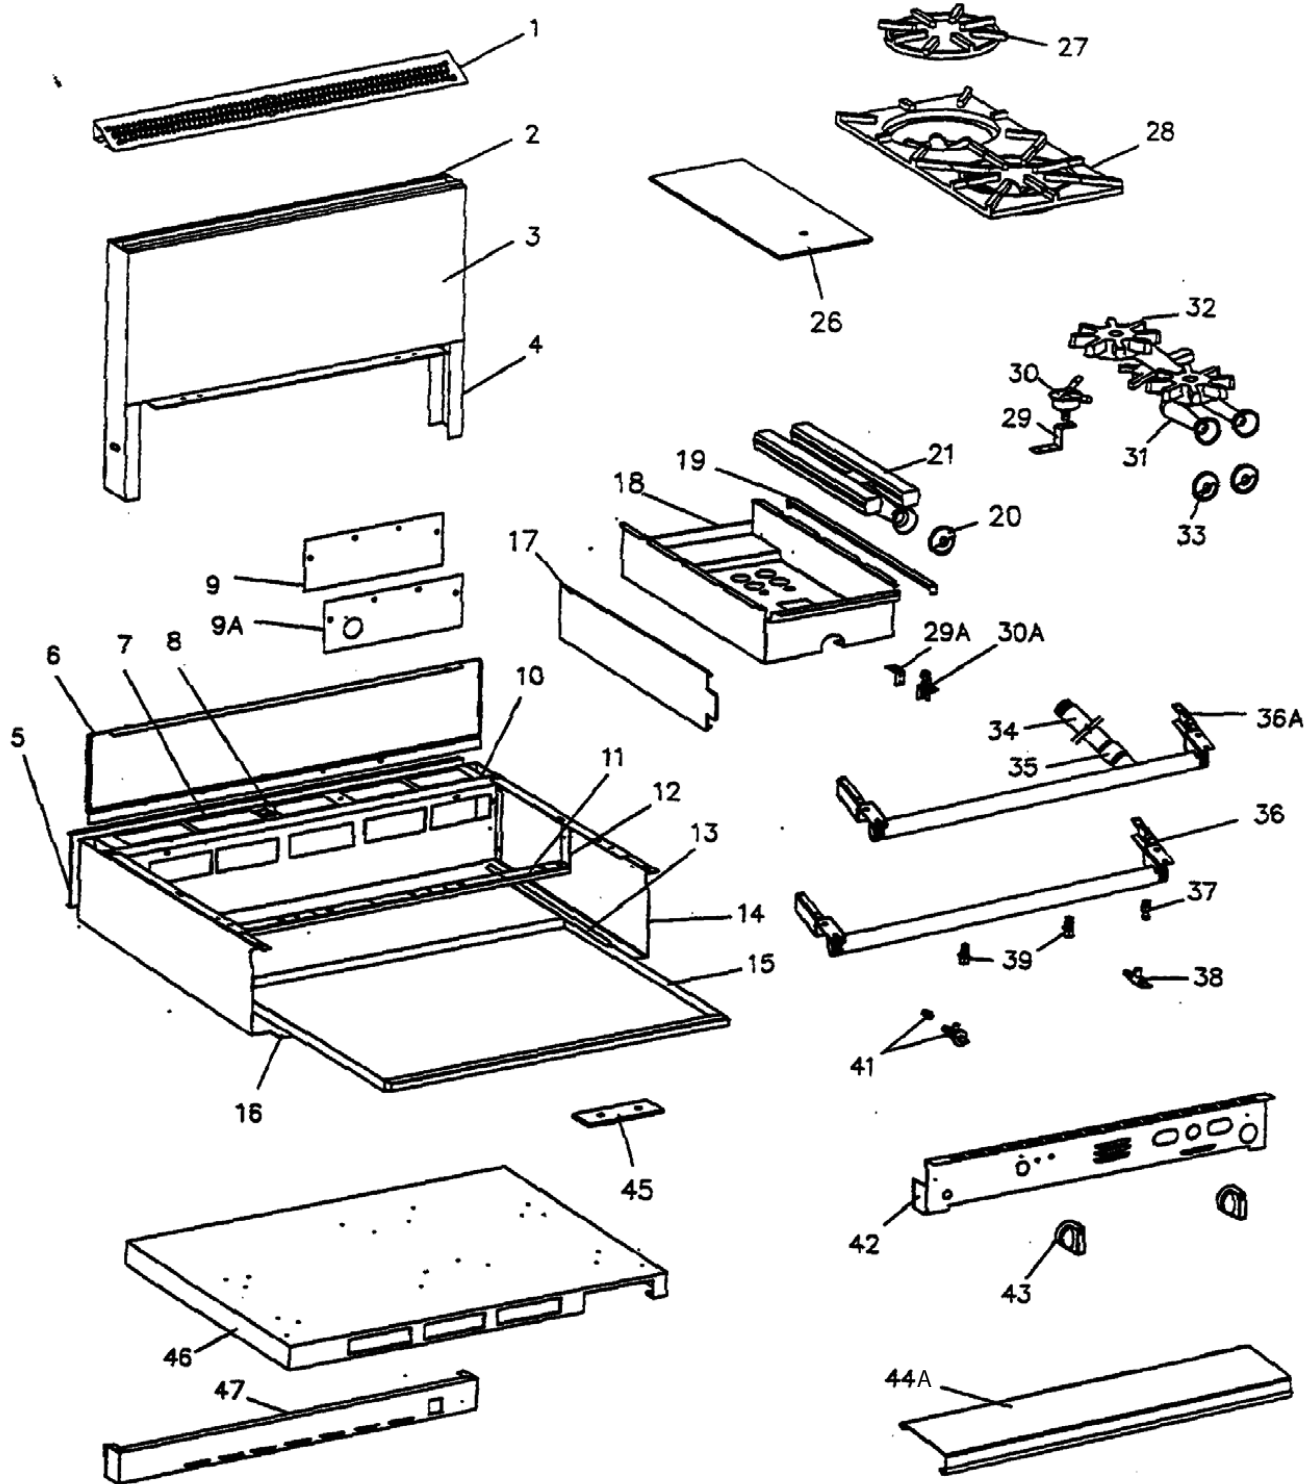

GARLAND Master Series Ranges & Range Attachments

M43-1 Top Configuration: Four 24K Open Top Burners + One 22K Flat Hot Top Section

models: M43-1R, M43-1RC, M43-1S, M43-1T

ITEM	PART #	DESCRIPTION	QUANTITY			
			MODEL			
			M43-1R	M43-1RC	M43-1S	M43-1T
1	1790601	LP BG Flue Cap 34"	1	1	1	1
2	1816407	LP BG Back 34" AZ	1	1	1	1
	1816408	LP BG Back 34" S/S	1	1	1	1
3	1817304	LP Front Panel 34"	1	1	1	1
4	1768599	LP BG Upright Assembly S/W	2	2	2	2
5	G7341-1-6	Rear Radiation Shield	1	1	1	1
	G7344-5-6	Rear Radiation Shield (RR Gas)	1	1	1	1
6	1806101	Burner Box Back	1	1		
	1806102	Burner Box Back (RR Gas)	1	1	1	
	2546400	Burner Box Back				1
	2546411	Burner Box Back (RR Gas)				1
7	2553000	Back Top	1	1	1	1
8	2559000	Backguard Spacer	1	1	1	1
	2132201	Back Top Adapter	1	1	1	1
9A	2446900	Back Top Adapter	1	1	1	1
10	1768397	Shelf Mtg. Brkt Assy LH	1	1	1	1
	1768398	Shelf Mtg. Brkt Assy RH	1	1	1	1
11	2174200	Burner Rest	1	1	1	1
12	2588000	Burner Hanger	2	2	2	2
13	2505400	Drip Tray Guide RT	1	1	1	1
	2505401	Drip Tray Guide LT	1	1	1	1
14	1132806	Burner Box Side LT (Std.)	1	1	1	
	1132804	Burner Box Side RT (Std.)	1	1	1	
	1132805	Burner Box Side RT (Opt.)	1	1	1	
	1132807	Burner Box Side LT (Opt.)	1	1	1	
	2247600	Burner Box Side RT (Std.)				1
	2247601	Burner Box Side RT (Opt.)				1
	2247602	Burner Box Side LT (Std.)				1
2247603	Burner Box Side LT (Opt.)				1	
15	2342800	Drip Tray	1	1	1	1
16	2512600	Burner Box Bottom	1	1	1	
	2247000	Burner Box Bottom				1
17	G7338-1-6	Side Radiation Shield	1	1	1	1
18	2194877	Fire Box Assy	1	1	1	1
19	2404500	Top Grate Support	2	2	2	2
20	1028002	Air Shutter	1	1	1	1
21	1014900	H-Burner	1	1	1	1
26	G6272	Hot Top	1	1	1	1
27	G6214	Top Ring Grate	4	4	4	4
28	1758701	Top Grate	2	2	2	2
29	2271100	Top Lighter Bracket	2	2	2	2
29A	2194100	H-Burner Pilot Bracket	1	1	1	1
30	CKG7804-280	Lighter Assembly Kit	2	2	2	2
30A	2200700	Pilot Burner	1	1	1	1
31	2217300	Front Burner	1	1	1	1
32	2217301	Rear Burner	2	2	2	2
33	2519200	Air Shutter	2	2	2	2

* NOT ILLUSTRATED

RECOMMENDED STOCK PARTS