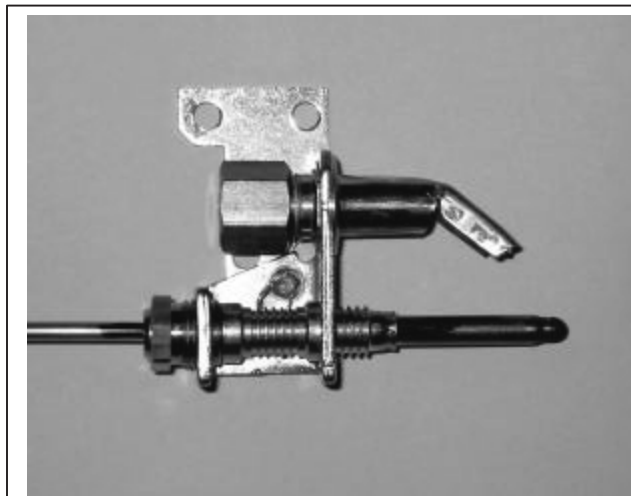

**Assembly shown with
thermocouple
(1019418) screw-in
type into any of the
above pilots .**

SUNFIRE RANGE PARTS IDENTIFICATION

Revision History

REV. #	PAGE #	ITEM #	NOTE	DATE
4	12	22	New Dawings	Jul 9/02
		23		
		24		
		25		
		36		
5	6	25	G03984-06-8 Date Under Deleted	Aug 20/02
6	5	5A	New Number 1415703, Was 1415788	Dec. 09/02
7	6	31	Was 1954300 Hex Head Screw	Dec 01/04
8	6	37	New casters introduced - Mounting method and overall height would be the same as the old casters. The only difference is with the diameter of the new wheel. The old casters wheel diameter is (4") new casters is (3.5") in diameter	Jan 11/05
9	24		New Photos	Apr 25/05
10	6	37	Part Number 1027800 & 1027801 Description Changed NLA Deleted	Feb 28/06