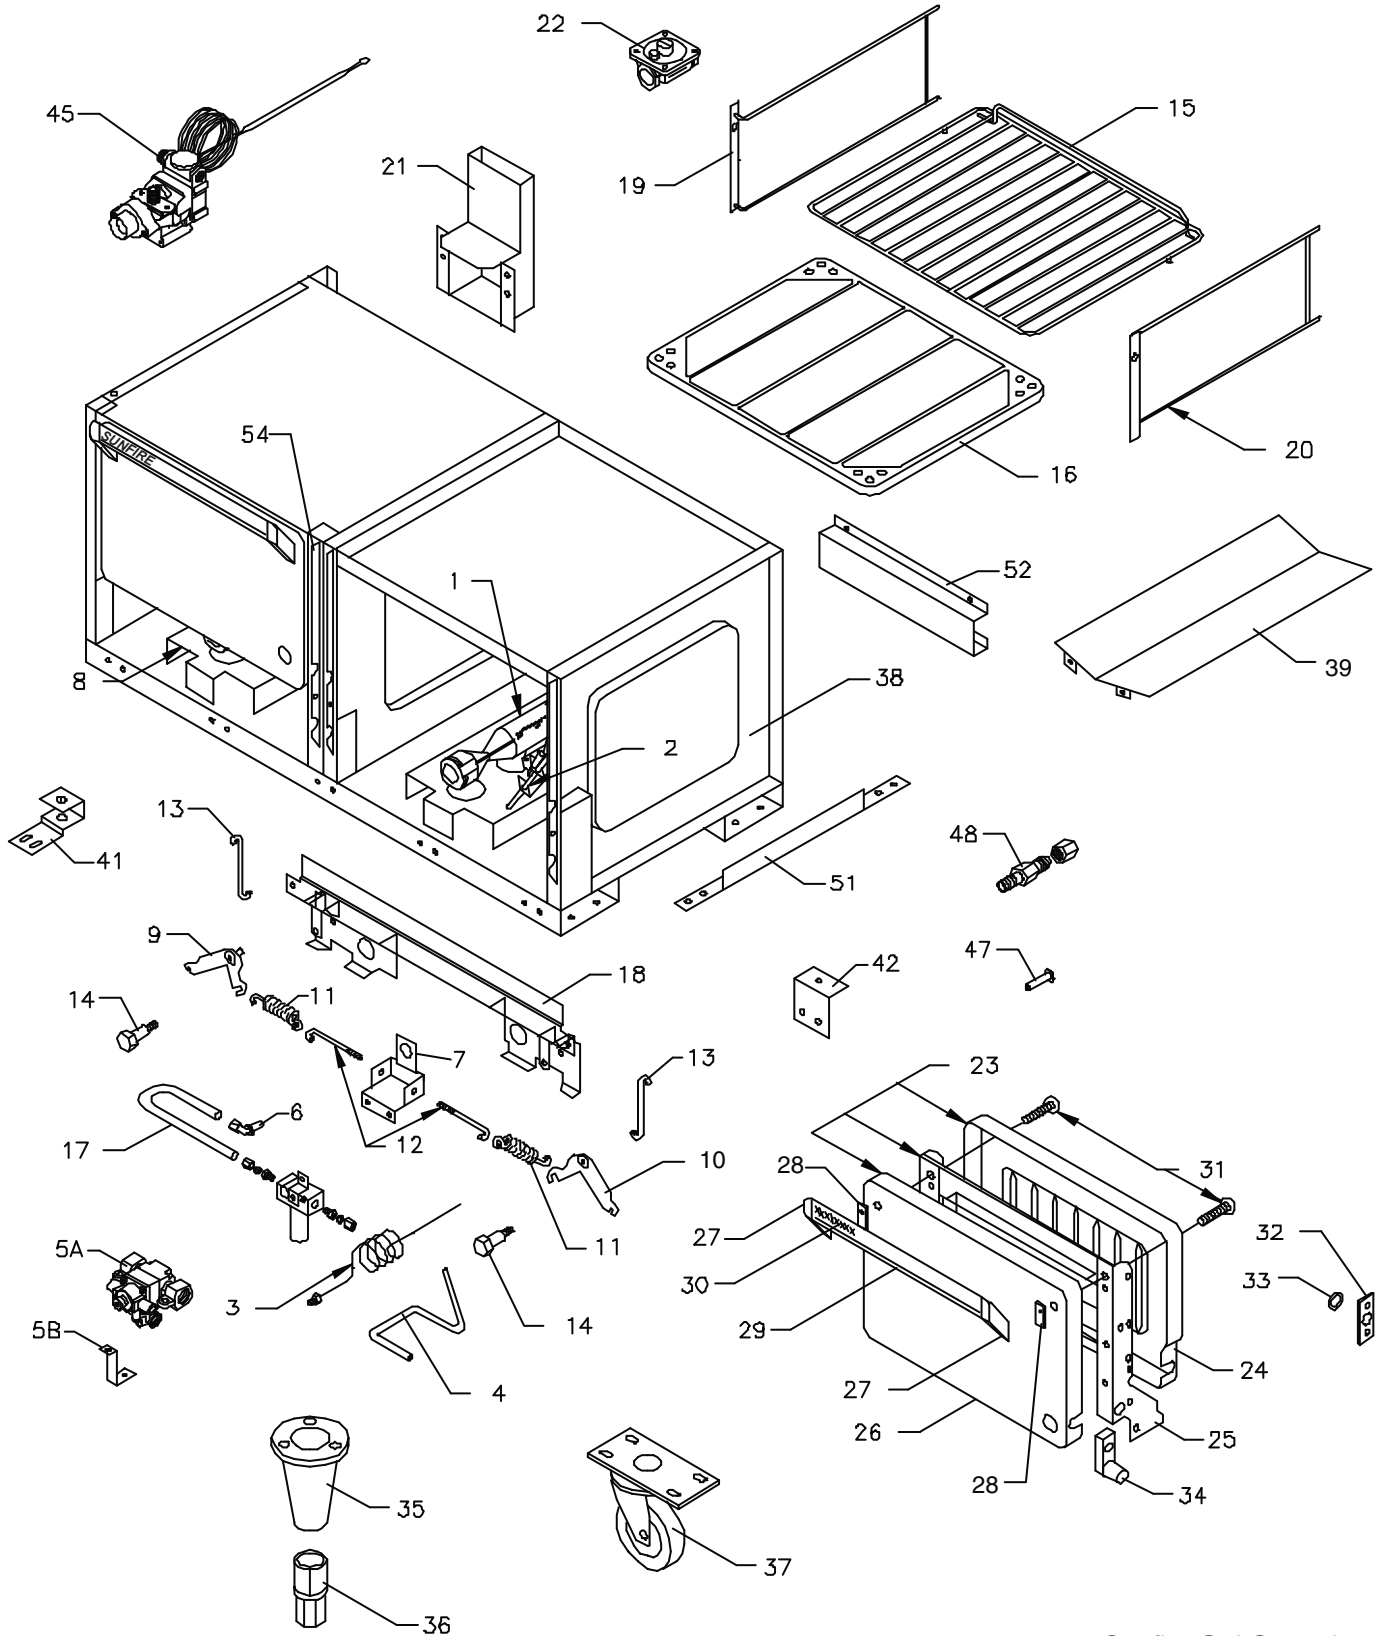

Sunfire-Std Oven.dwg

SUNFIRE PARTS IDENTIFICATION

“S” Series Ranges

Standard Oven

ITEM	PART #	DESCRIPTION	QUANTITY		DATE	
			SPACE SAVER 20”	STD 26”	FROM	UP TO
1	1028197	Steel Burner Assembly	1	1		
2^	1028299	Pilot Assy. Natural	1	1		
	1028206	Pilot Orifice (.021)	1	1		
	1028298	Pilot Assy LP	1	1		
	1028207	Pilot Orifice (.011)	1	1		
3^	1019418	Thermocouple 18” Long	1	1		
4	1586801	Pilot Tubing	1	1		
5A	1415703	Safety Valve (Baso)	1	1		05-Sep-00
	G01479-01	Safety Valve TS11J	1	1	05-Sep-00	
5B	1391500	Safety Valve Bracket	1	1		05-Sep-00
	G03699-1-6	Safety Valve Bracket	1	1	05-Sep-00	
Orifice For North America Market Only						
Natural Gas						
6A	14155XX	Oven Orifice Fitting Less Orifice	1	1		
	1415540F	Oven Orifice Fitting c/w Orifice	1			
	M9-40	Large Orifice 40 Size	1			
	1415536F	Oven Orifice Fitting c/w Orifice		1		
	M9-36	Large Orifice 36 Size		1		
Propane Gas						
6B	14155XX	Oven Orifice Fitting Less Orifice	1	1		
	1415554F	Oven Orifice Fitting c/w Orifice	1			
	M9-54	Large Orifice 54 Size	1			
	1415551F	Oven Orifice Fitting c/w Orifice		1		
	M9-51	Large Orifice 51 Size		1		
For International Orifice Contact Our Service Department						
7	1361000	Orifice Support		1		
	2330800	Orifice Bracket	1			
8	1391600	Burner Rest. Support	1	1	14-Dec-98	
	1399200	Burner Rest Support	1	1		14-Dec-98
9	1082198	Bell Crank Left		1		
10	1082199	Bell Crank Right		1		
	1082196	Bell Crank	1			
11	1005800	Door Springs	1	2		
12	9004701	“J” Bolt (3 1/8”)	1	2		15-Apr-98
	G01246-1-8	“J” Bolt (5”)	1			
13	1082802	Hinge Link RT		1		
	1082803	Hinge Link LT	1	1		
14	GF299	Bell Crank Bolts	1	2		
15	2301200	Oven Rack - 26 x 19.75		1		
	2301201	Oven Rack - 20 x 19.75	1			
16	1438499	Oven Bottom		1		
	2157098	Oven Bottom	1			
17	1392500	Orifice Tubing	1	1		
18	1082001	Lower Front Plate		1		
	1368500	Lower Front Plate	1			
19	1781604	Left Rack Slide - 2 Position	1	1		