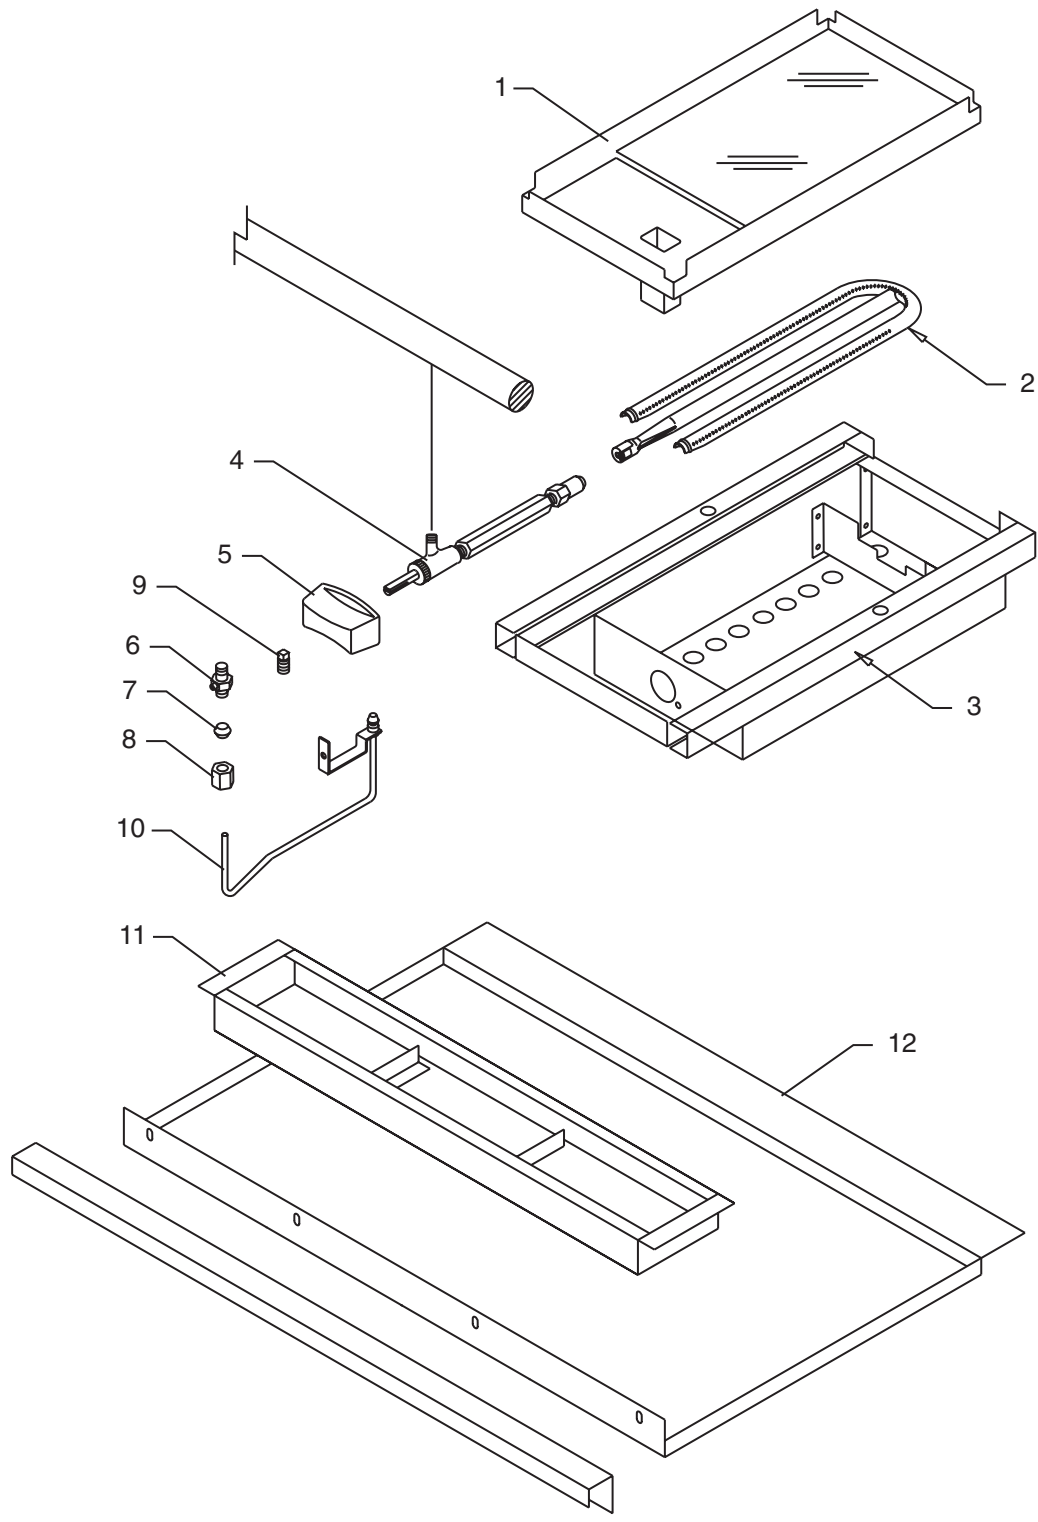

SUNFIRE PARTS IDENTIFICATION

“S” Series Ranges

Griddle Top

ITEM	PART #	DESCRIPTION	QUANTITY PER 12” SECTION	
1	2704294	Drip Angle - 12”	As Required	
	2704295	Drip Angle - 24”	As Required	
	2704296	Drip Angle - 36”	As Required	
	2704297	Drip Angle - 48”	As Required	
	2704298	Drip Angle - 60”	As Required	
2	222076	“U” Burner	1	
3	2704199	Griddle Box Assy.	1	
4	227053	Valve	1	
	2706801	Valve Extension	1	
	223242-42	Orifice #42 NAT Gas	1	
	223242-15	Orifice #1.5 MM LP Gas	1	
	5	1089100	Top Burner Knob	1
6	1086597	Pilot Adjust Valve 3/16 CC	1	
7		3/16 Ferrule included in 1086597	1	
8		3/16 CC Nut included in 1086597	1	
9	1007300	1/8 NPT Pipe Plug	1	
10	2704799	Pilot Assy		
11	2702495	24” Grease Bucket		
	2702496	36” Grease Bucket		
12	2702305	Drip Tray 36”	As Required	
	2702304	Drip Tray 24”	As Required	
	2702601	Grease Bucket Bracket 24”	As Required	
	2702602	Grease Bucket Bracket 36”	As Required	

* NOT ILLUSTRATED

RECOMMENDED STOCK PARTS