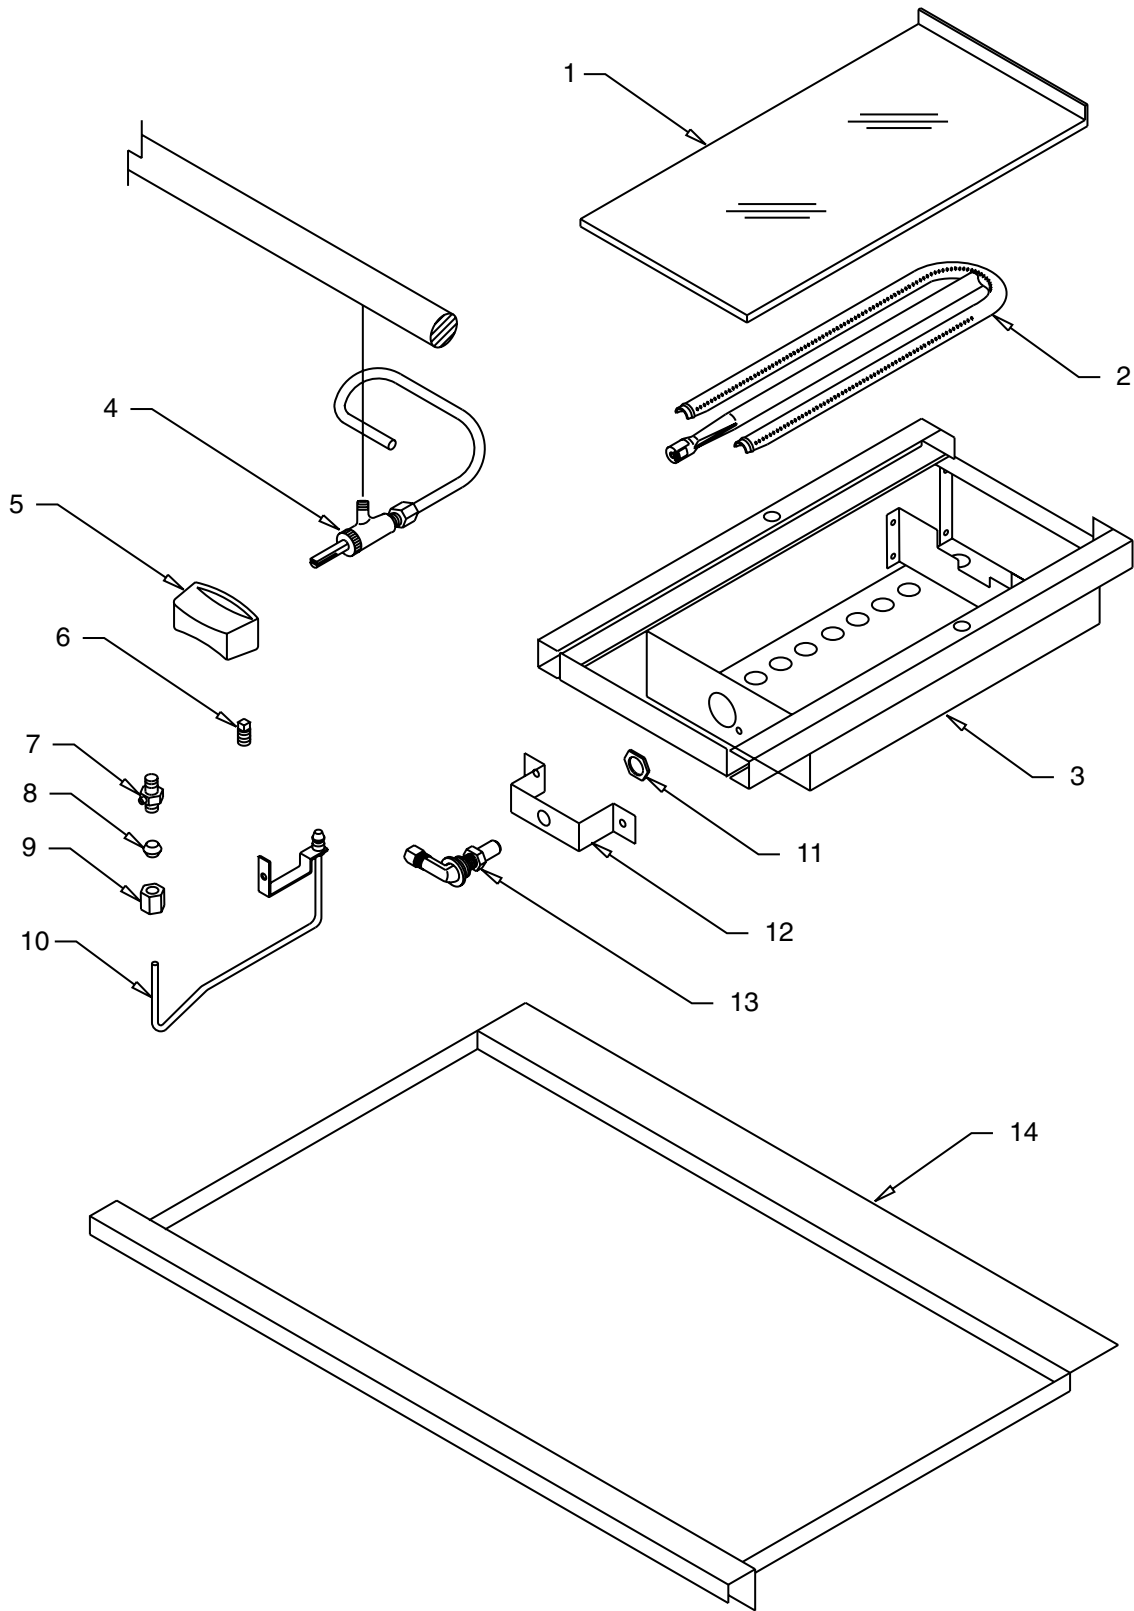

* NOT ILLUSTRATED

RECOMMENDED STOCK PARTS

Sunfire-T-Stat Griddel Top FC.dwg

SUNFIRE PARTS IDENTIFICATION

“S” Series Ranges

Thermostat Griddle Top

ITEM	PART #	DESCRIPTION	QUANTITY PER 12” SECTION
1	2704284	12” Thermostat Griddle Assy	As Required
	2704285	24” Thermostat Griddle Assy	As Required
	2704286	36” Thermostat Griddle Assy	As Required
	2704287	48” Thermostat Griddle Assy	As Required
	2704288	60” Thermostat Griddle Assy	As Required
2	227000	Griddle Thermostat B.J.	1
3	1224504	Griddle Thermostat Knob F	1
	2138702	Dial	1
	1314148	Insert B.J. C	1
	2527700	B.J Knob Adapter	1
4	1007300	1/8 NPT Pipe Plug	1
5	1086597	Pilot Adjust Valve 3/16 cc	1
6		3/16 Ferrule included in 1086597	1
7		3/16 CC Nut included in 1086597	1
8	2704799	Pilot Assy	1
9	223000-1	Orifice Fitting	1
	223242-42	Orifice Nat. Gas #42	1
	223242-15	Orifice L.P. Gas # 1.5 MM	1
10	2702803	Orifice Tube	1
	1007302	3/8 NP Pipe Plug	1
	223079	3/8 Tube Connection	1
11	2702305	Drip Tray 36”	As Required
	2702306	Drip Tray 24”	As Required
12	2706501	Orifice Bracket	1
13		Lock But incl. In 223000-1	1
14	2704199	Griddle Box Assy	1
15	222076	“U” Burner	1
16	1510800	Bulb Shield	1

* NOT ILLUSTRATED

RECOMMENDED STOCK PARTS

SUNFIRE PARTS IDENTIFICATION

“S” Series Ranges

Hot Top

ITEM	PART #	DESCRIPTION	QUANTITY PER 12" SECTION
1	282754	Hot Top Plate	1
2	222076	“U” Burner	1
3	2704899	Hot Top Box Assy	1
4	227005	Valve	1
	2702801	Orifice Tube - 3/8	1
5	1089100	Top Burner Valve Handle	1
6	1007300	1/8 NPT Pipe Plug	1
7	1086597	1/8 NPT Pilot Adj. Valve	1
8		3/16 CC Ferrule included in 1086597	1
9		3/16 CC Nut included in 1086597	1
10	2704799	Pilot Assy	1
11		Lock Nut included in 223000-1	1
12	2705301	Orifice Bracket	1
	223000-1	Orifice Fitting	1
13	223242-42	Orifice #42 NAT Gas	
	223242-15	Orifice #1.5 MM LP Gas	1
14	2702305	Drip Tray - 36"	As Required
	2702304	Drip Tray - 24"	As Required