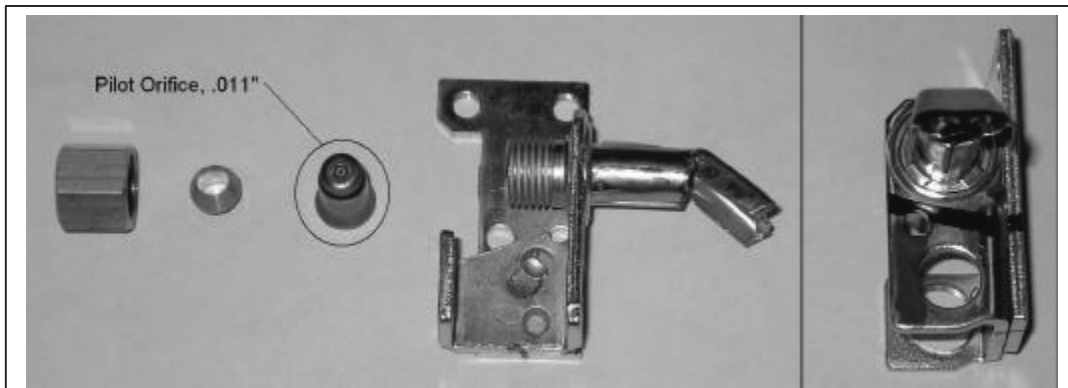

Standard Oven Pilot Burners

**1028298 Oven Pilot Burner Assembly (Propane)
Black & Red Marker Indicates Propane Gas**