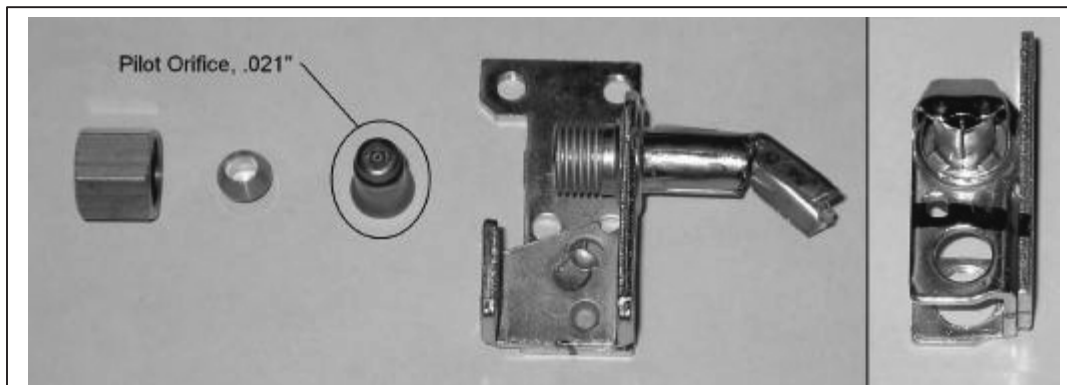

**1028299 Oven Pilot Burner Assembly (Natural)
Black Marker Indicates Natural Gas**