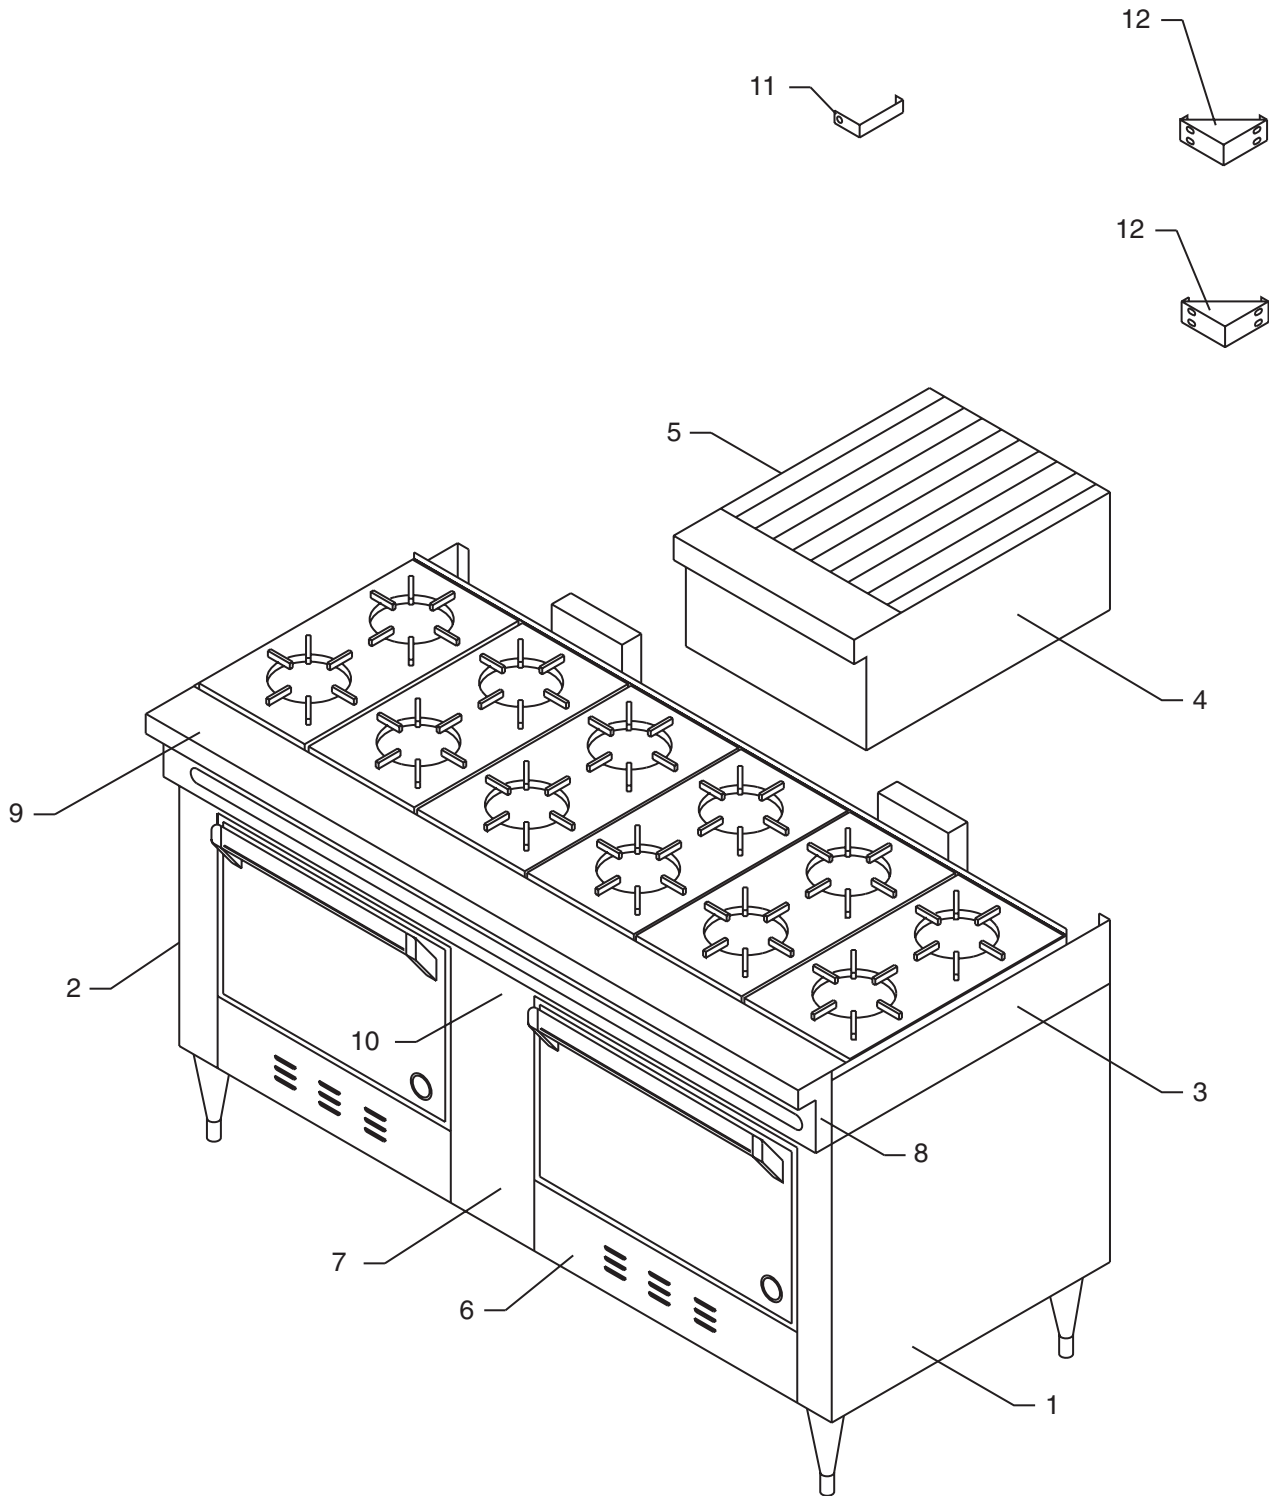

SUNFIRE PARTS IDENTIFICATION

“S” Series Ranges

Hot Top

ITEM	PART #	DESCRIPTION	QUANTITY PER 12" SECTION
1	282754	Hot Top Plate	1
2	222076	“U” Burner	1
3	2704899	Hot Top Box Assy	1
4	227005	Valve	1
	2702801	Orifice Tube - 3/8	1
5	1089100	Top Burner Valve Handle	1
6	1007300	1/8 NPT Pipe Plug	1
7	1086597	1/8 NPT Pilot Adj. Valve	1
8		3/16 CC Ferrule included in 1086597	1
9		3/16 CC Nut included in 1086597	1
10	2704799	Pilot Assy	1
11		Lock Nut included in 223000-1	1
12	2705301	Orifice Bracket	1
	223000-1	Orifice Fitting	1
13	223242-42	Orifice #42 NAT Gas	
	223242-15	Orifice #1.5 MM LP Gas	1
14	2702305	Drip Tray - 36"	As Required
	2702304	Drip Tray - 24"	As Required

* NOT ILLUSTRATED

RECOMMENDED STOCK PARTS