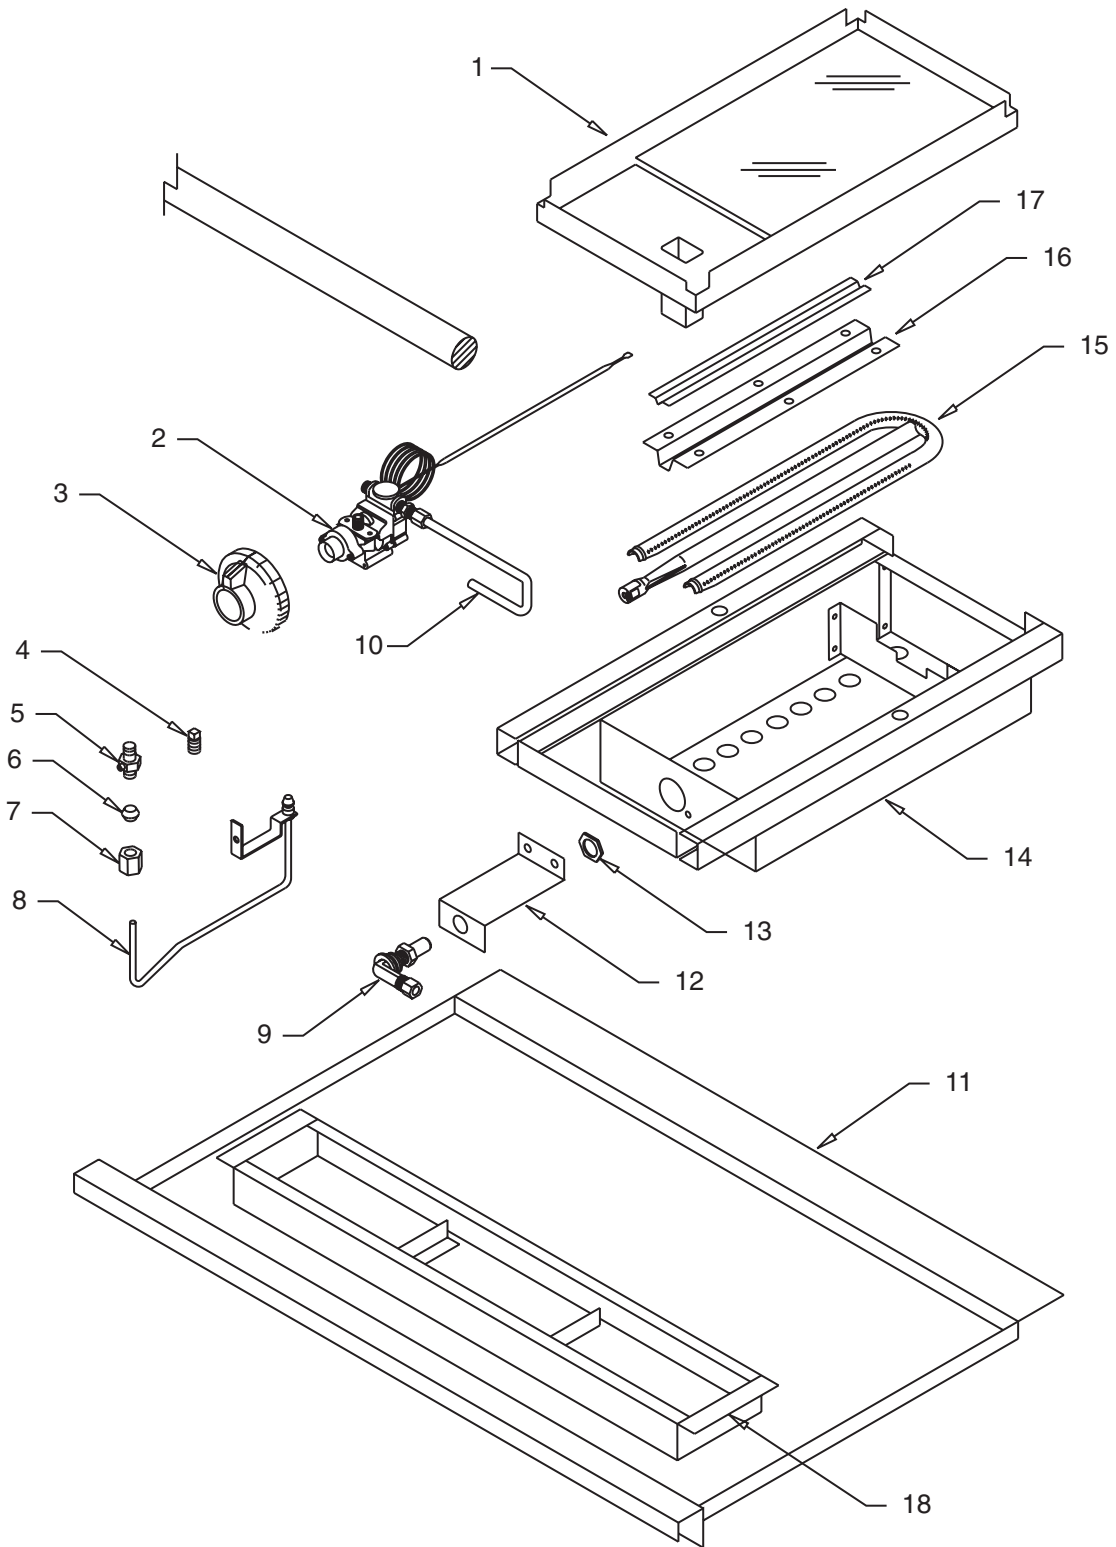

Sunfire-T-Stat Griddel Top FC.dwg

SUNFIRE PARTS IDENTIFICATION

“S” Series Ranges

Thermostat Griddle Top

ITEM	PART #	DESCRIPTION	QUANTITY PER 12” SECTION
1	2704284	12” Thermostat Griddle Assy	As Required
	2704285	24” Thermostat Griddle Assy	As Required
	2704286	36” Thermostat Griddle Assy	As Required
	2704287	48” Thermostat Griddle Assy	As Required
	2704288	60” Thermostat Griddle Assy	As Required
2	227000	Griddle Thermostat B.J.	1
3	1224504	Griddle Thermostat Knob F	1
	2138702	Dial	1
	1314148	Insert B.J. C	1
	2527700	B.J Knob Adapter	1
4	1007300	1/8 NPT Pipe Plug	1
5	1086597	Pilot Adjust Valve 3/16 cc	1
6		3/16 Ferrule included in 1086597	1
7		3/16 CC Nut included in 1086597	1
8	2704799	Pilot Assy	1
9	223000-1	Orifice Fitting	1
	223242-42	Orifice Nat. Gas #42	1
	223242-15	Orifice L.P. Gas # 1.5 MM	1
10	2702803	Orifice Tube	1
	1007302	3/8 NP Pipe Plug	1
	223079	3/8 Tube Connection	1
11	2702305	Drip Tray 36”	As Required
	2702306	Drip Tray 24”	As Required
12	2706501	Orifice Bracket	1
13		Lock But incl. In 223000-1	1
14	2704199	Griddle Box Assy	1
15	222076	“U” Burner	1
16	1510800	Bulb Shield	1

* NOT ILLUSTRATED

RECOMMENDED STOCK PARTS