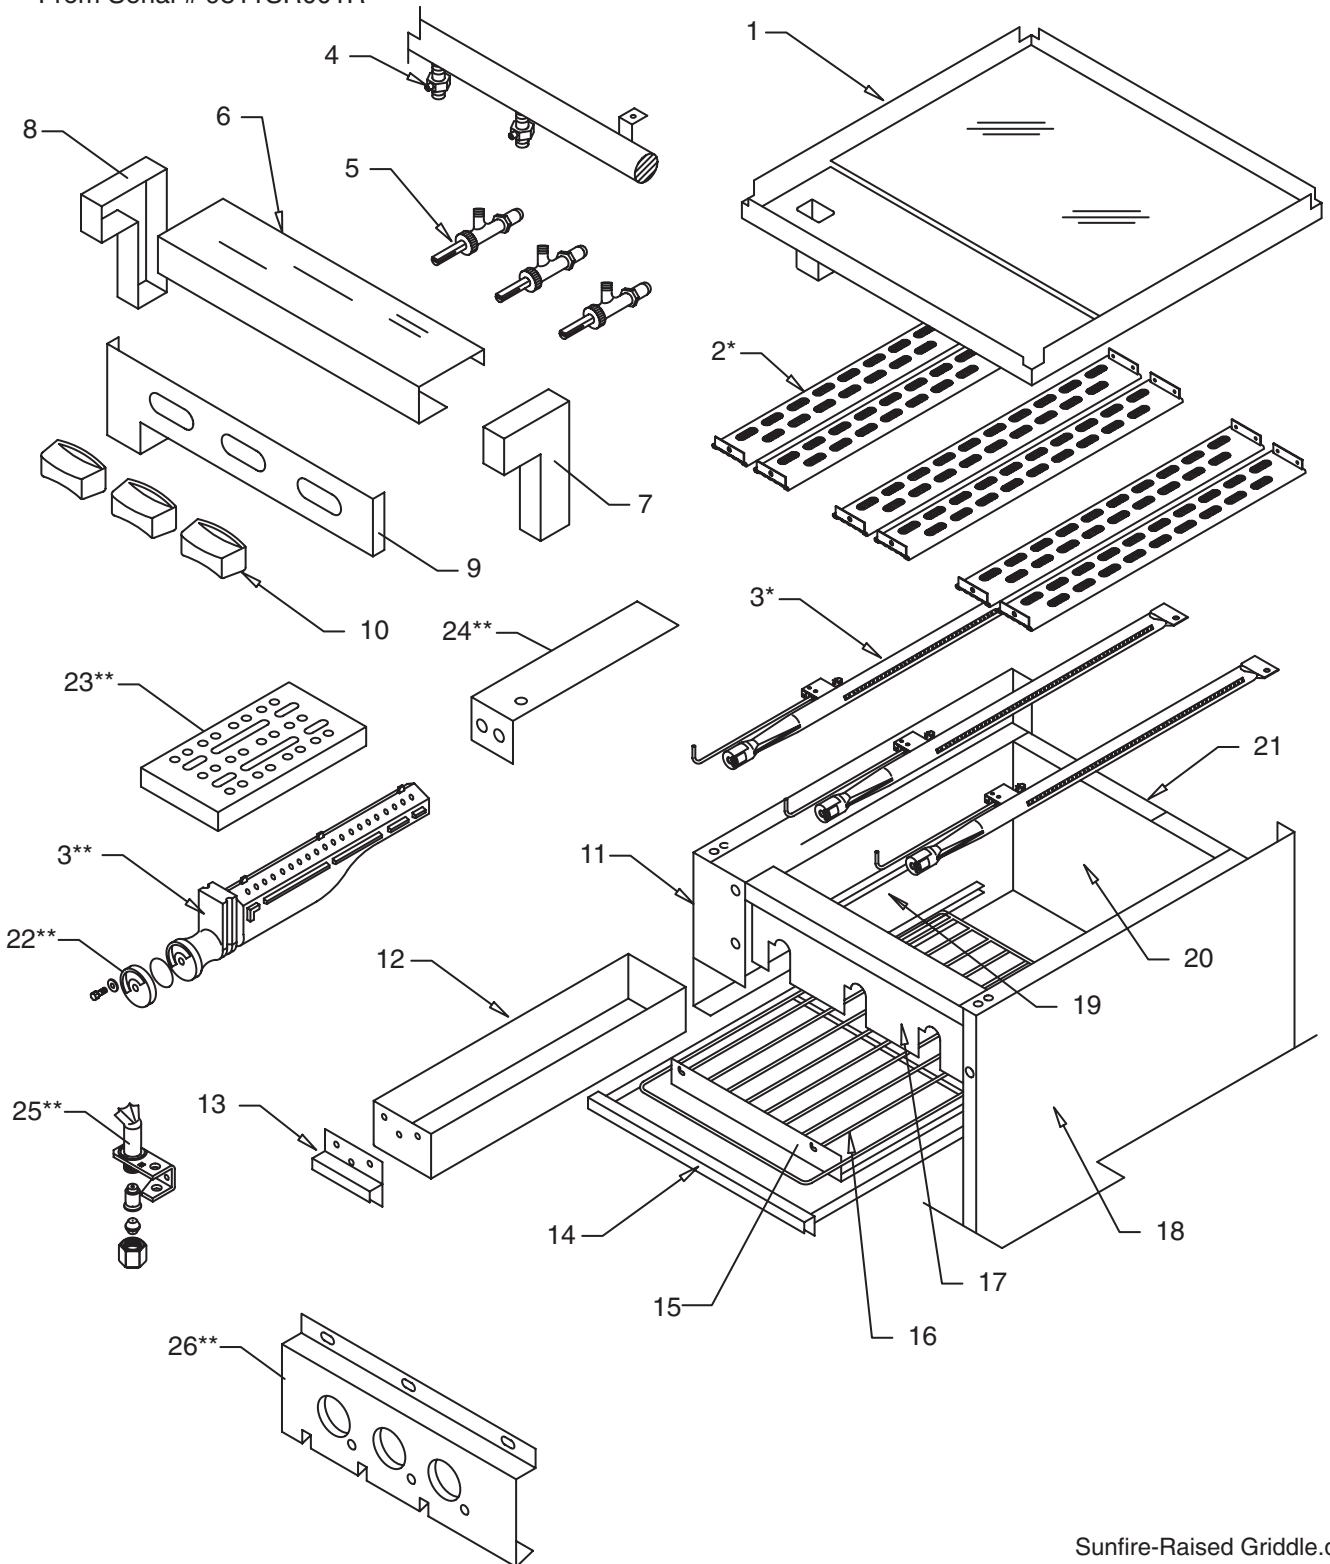

* Up To Serial # 9812PR0092

** From Serial # 9811SR001R

Sunfire-Raised Griddle.dwg

SUNFIRE PARTS IDENTIFICATION

“S” Series Ranges

Raised Griddle

ITEM	PART #	DESCRIPTION	QUANTITY
1	2704293	RGB Griddle Assy.	1
2	282165*	Radiant/Screen Assy.	6
3	282174*	Burner Assy.	3
	1090500**	Burner	3
4	1086597	Pilot Valve - 3/16 CC	3
5	26878XX	Burner Valve	3
	M8-51	Orifice Hood #51 Nat Gas	3
	M8-56	Orifice Hood #57 LP Gas	3
6	2700401*	Front Rail	1
	2700499**	Front Rail	1
7	2705406	End Cap - RHT - Short	1
8	2705401	End Cap LFT	1
	2705404	End Cap RHT - Lower (Not Shown)	1
9	2700513	Valve Cover RGB	1
10	1089100	Knobs	3
11	2705901	Broiler Box Side - LT	1
12	1729501	Grease Container	1
13	2706302	Grease Bucket Handle	1
14	2702308	Drip Tray	1
15	1090797	Broiler Rack Drip Shield	1
16	1090600	Broiler Rack	1
17	2706001*	Front Baffle	1
	2384500**	Broiler Box Shield	1
18	1605003	Body Side - RT	1
19	2705898*	Side Lining - LFT	1
	2705899*	Side Lining - RHT	1
	1081999**	Side Lining - LFT	1
	1081997**	Side Lining - RHT	1
20	2705601	Back Liner	1
21	2706101	Broiler Box Back	1
22	1028002**	Air Shutter	1
23	1091000**	Ceramic Radiant	8
24	1415100**	Pilot Bracket	3
25	1473700**	Pilot Griddle / Broiler NAT	3
	1473701**	Pilot Griddle / Broiler PRO	3
26	1414901**	Broiler Valve Shield	1

* UP TO SERIAL # 9812PR0092

** FROM SERIAL # 9811SR001R

*** NOT ILLUSTRATED

RECOMMENDED STOCK PARTS