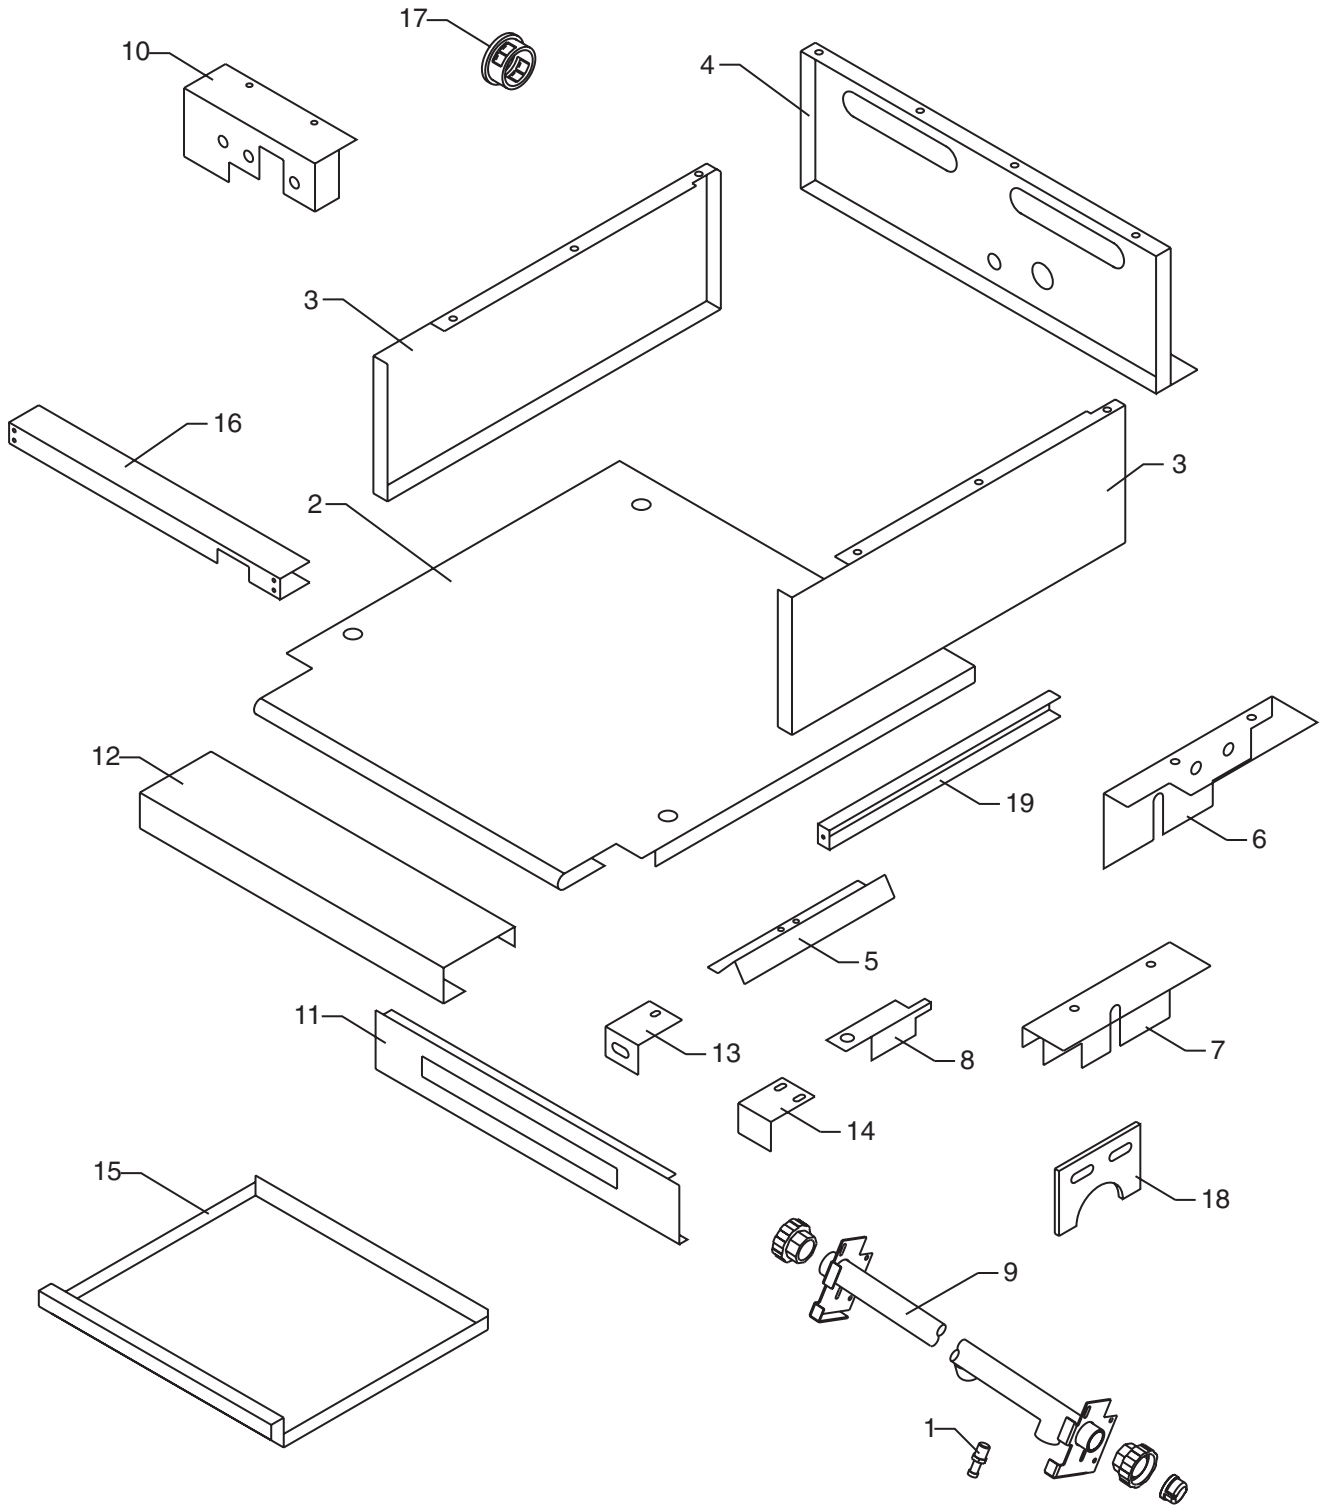

* NOT ILLUSTRATED

^ PHOTO AT THE END

RECOMMENDED STOCK PARTS

SUNFIRE PARTS IDENTIFICATION

“S” Series Ranges

Standard Oven

ITEM	PART #	DESCRIPTION	QUANTITY		DATE	
			SPACE SAVER 20"	STD 26"	FROM	UP TO
50*	1472200	Side Insulation G280	2	2		
	1472201	Insulation Upper Back G280	1	1		
	1472202	Insulation Lower Back G280	1	1		
51	1388800	Lifting Angel	2	2		
52	1361808	Main Bottom Channel	2			
	1361810	Main Bottom Channel		2		
53*	1361900	Main Bottom	1			
	1361902	Main Bottom		1		
54	2361197	Front Frame Assembly	1			
	1730297	Front Frame Assembly		1		
55*	1369500	Main Back	1			
	1396611	Main Back		1		

* NOT ILLUSTRATED

^ PHOTO AT THE END

RECOMMENDED STOCK PARTS

Top Section.dwg

SUNFIRE PARTS IDENTIFICATION

“S” Series Ranges

Top Section

ITEM	PART #	DESCRIPTION	QUANTITY		DATE	
			SPACE SAVER 20”	STD 26”	UP TO	FROM
1	G02251-1	Pressure Test Spigot	1	1		
2	1368700	Burner Box Bottom	1			
	1080915	Burner Box Bottom		1		
3	2589201	Burner Box Right Side	1	1		24-May-00
	2589200	Burner Box Left Side	1	1		24-May-00
4	1396500	Burner Box Back	1			
	1396504	Burner Box Back		1		
5	1391300	Tubing Shield	1	1		
6	2331100	Air Shield Left	1			
7	2331200	Air Shield Right	1	1		
8	1121100	Capillary Shield	1		9-Nov-00	
9	2700101	Manifold 24” Range	1			
	2700102	Manifold 36” Range		1		
10	2298600	Front Air Shield		1		
11	2700506	Valve Cover - 24”	1			
	2700507	Valve Cover - 36”		1		
12	2700499	Front Rail Assembly 24”	1			24-May-00
13	2705302	Front Rail Bracket	2	1	24-May-00	
14	2702701	Front Rail Center Support	1	1		13-Apr-00
15	2702304	Drip Tray S-24”	1			
	2702305	Drip Tray S-36”		1		
16	1729601	Front Channel 24”	1			
	1085000	Front Channel		1		
17	1028802	Heyco Bushing	1		15-Apr-98	
18	2629200	Bracket - Inlet Manifold	1	1		
19	1607801	Body Side Support	2	2	24-May-00	
20*	1414600	Burner Box Back Support		1		
21*	1313800	Elbow 90 Degree Brass #65-7	1		5-Sep-00	
22*	G02352-1	Elbow 3/8 NPT TO 7/16CC 69-7C	1			9-Sep-00
23*	1392301	7/16 Tube Baso To Oven .146”	1		9-Sep-00	