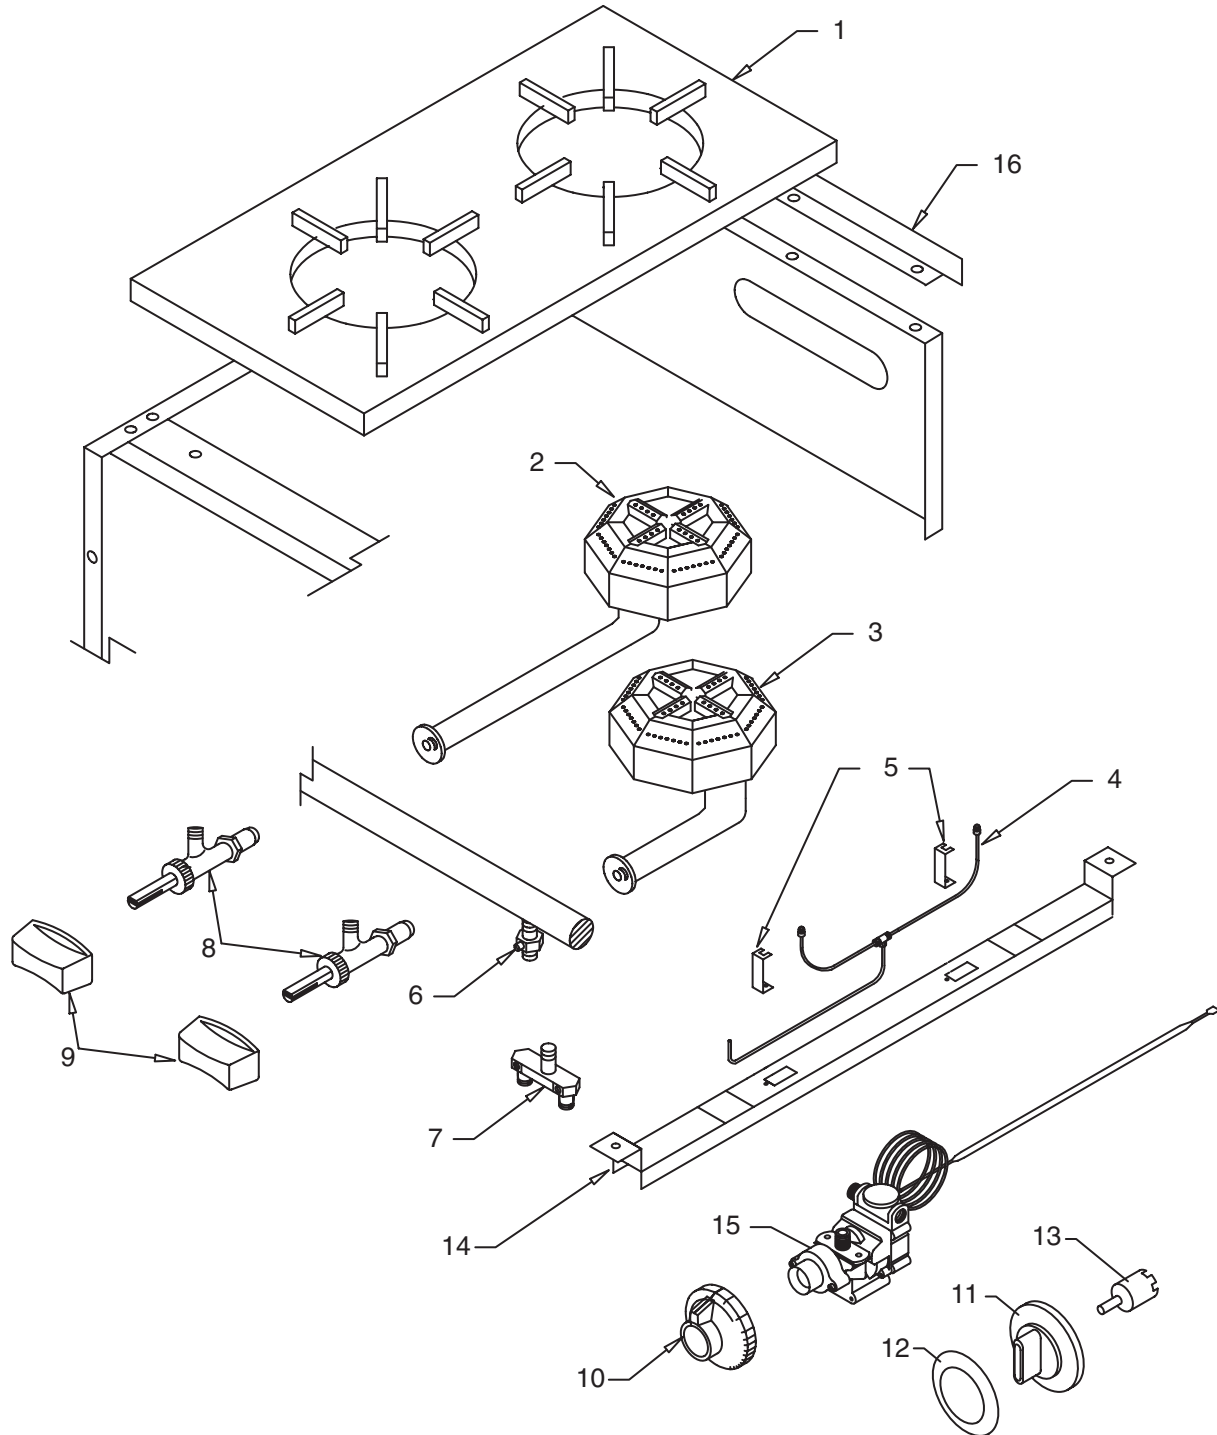

Sunfire Open Top FC.dwg

SUNFIRE PARTS IDENTIFICATION

“S” Series Ranges

Open Top

ITEM	PART #	DESCRIPTION	QUANTITY
1	2706901	Top Grate	1
2	2702298	Open Top Burner Back	1
3	2702299	Open Top Burner Front	1
4	282626	Open Burner Pilot Tube Assy	1
5	282625	Pilot Tip Holder	2
6	1086597	Pilot Valve 1/8 x 3/16 CC	1
7	1510402	Gum Valve Double 3/16 X 3/1	As Required
8	26878XX	Burner Valve	2
	M8-45	Orifice Hood #45 (Nat Gas)	2
	M8-54	Orifice Hood #1.4mm (LP Gas)	2
9	1089100	Top Burner Valve Handle	2
10	1086703	Thermostat Dial Fahrenheit	1
11	2138702	Thermostat Dial	
12	1314144	Dial - Insert C	
13	2527700	B.J. Knob Adapter	
14	2702103	Burner Hanger	1
15	1086700	BJW Thermostat	1
16	1734512	Drip Angle - 12”	As Required
	1734524	Drip Angle - 24”	
	1734536	Drip Angle - 36”	
	1734548	Drip Angle - 48”	
	1734560	Drip Angle - 60”	
	1734572	Drip Angle - 72”	
17*	2702305	Drip Tray's	
18*	224005-1	Gasket for Burner	2

* NOT ILLUSTRATED

RECOMMENDED STOCK PARTS