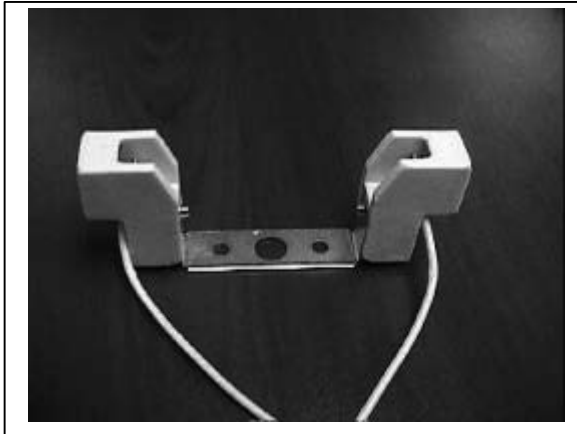

1025801 SOCKET LAMP, R7S