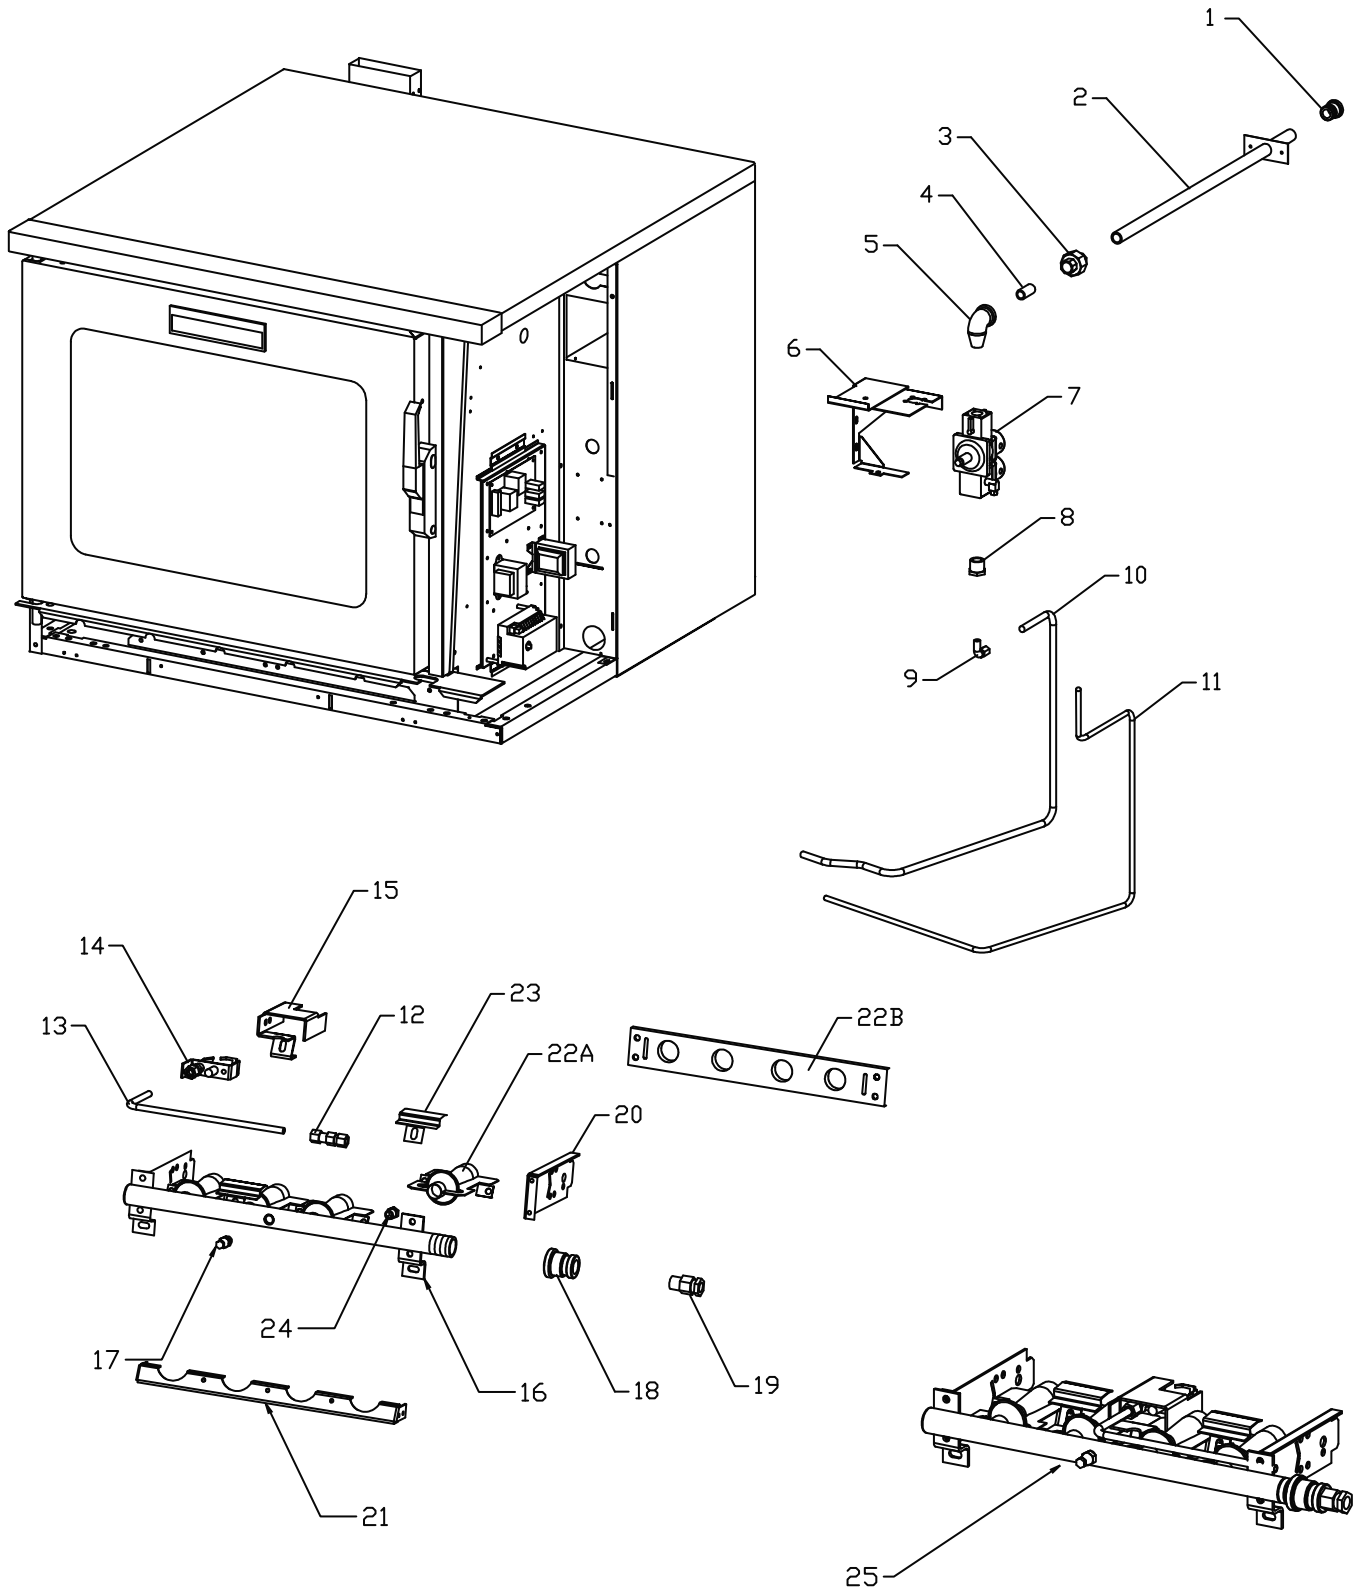

Burners & Gas Components

GARLAND PARTS IDENTIFICATION

Burner & Gas Components

ITEM	PART #	DESCRIPTION	QUANTITY	DATE	
				UP TO	FROM
1	1004849	Bell Reducer – 3/4 to 1/2	1		
2	1916199	Tailpipe – Std	1		
	1916198	Tailpipe – Deep	1		
3	1026903	Union	1		
4	1004644	Nipple – 1/2 NPT x 3 inch	1		
5	1026733	Elbow – Street, 1/2 NPT	1		
6	1918987	Bracket – Gas Valve	1		
7	1935701	Gas Valve – Natural	1		
	1935702	Gas Valve – Propane	1		
8	1038401	Hex Bushing – 1/2 x 3/8 NPT	1		
9	1027499	Elbow – 3/8 NPT to 7/16 CC	1		
10	1934308	Tubing – Valve to Manifold	1		
11	1949202	Tubing – Valve to Pilot	1		
12	1811101	Coupling – 1/4 CC to 1/4 CC	1		
13	1949101	Tubing – Pilot	1		
14	1935801	Pilot - Propane	1		
	1935802	Pilot - Natural			
15	1926601	Bracket – Pilot	1		
16	1916101	Manifold	1		
17	02251-1	Pressure Spigot	1		
18	1004845	Reducer – 1/2 NPT to 3/8 NPT	1		
19	1095499	Coupling – 3/8 NPT to 7/16 CC	1		
20	1916001	Bracket – Burner Mount	2		
21	1926201	Bracket – Burner Rest	1		
22A	1803501	Inshot Burner	4		
22B	4520002	Adaptor Bracket Inshot Burner Used From Serial # 0504100210469	1		11-Apr-05
23	1847602	Carry Over Bracket	2		
24	1804346	Orifice - Natural	4		
	1804356	Orifice – Propane	4		

Kit Available

25	1937398	Complete Manifold Assembly 60K Propane With Pilot, Tube & Coupling (1811101)			
	1937399	Complete Manifold Assembly 80K Natural With Pilot, Tube & Coupling (1811101)			

* NOT ILLUSTRATED

RECOMMENDED STOCK PARTS