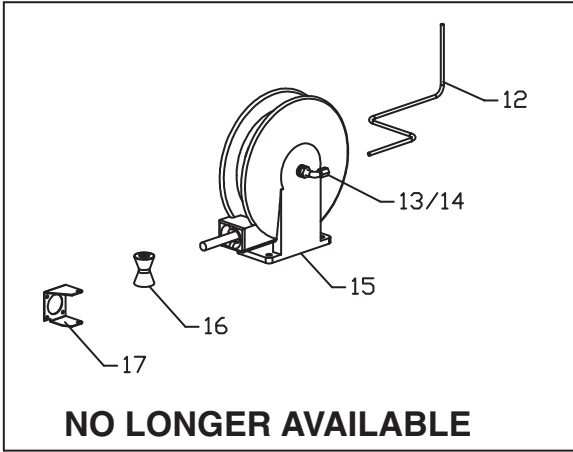

* NOT ILLUSTRATED

** DIGITAL PHOTO AT THE END

RECOMMENDED STOCK PARTS

GARLAND PARTS IDENTIFICATION

Door Components

ITEM	PART #	DESCRIPTION	QUANTITY	DATE	
				UP TO	FROM
1	1932589	Door Assembly W/Window (Items 4A & 5 Included)	1	14-Apr-05	
	4520307	Kit, M+ Door Assembly W/Window (Items 4B& 5 Included)	1		14-Apr-05
	4520308	Kit M+ Door Assembly Solid Door (Items 4B& 5 Included)	1		14-Apr-05
	4520309	Kit M+ Door Assembly W/Window Prison-Lock (Items 4B& 5 Included)	1		14-Apr-05
	4520310	Kit M+ Door Assembly Solid Door Prison-Lock (Items 4B& 5 Included)	1		14-Apr-05
2	1936301	Door Handle	1		
3	1937201	Gasket – Door Handle	1		
4A	1923499	Bearing Plate	2	14-Apr-05	
4B	4520301	B/A Plate. Door Bushing Extended	2		14-Apr-05
5	1923201	Decorative Ring	2		
6A	1925101	Cam – Door Switch	1		
6B	8003802	Set Screw 10-24 x 3/8	4		
7A	1925002	Bracket – Door Switches M+	1		
7B	8003212	Mscr – Ph. Phil. 6-32 x 1-1/2” Stl 2p	4		
7C	8001592	Nut W/Washer 6-32-KEP	4		
8A	1855603	Door Switch – 1 amp Deluxe Gas Oven – Control Series	2		
8B	4519715	Door Switch – 15 amp Standard Gas Oven – Control Series	2		
9	1932604	Gasket Door Seal	1		
10**	4517676	Door Handle Grip	1		

* NOT ILLUSTRATED

** DIGITAL PHOTO AT THE END

RECOMMENDED STOCK PARTS

GARLAND PARTS IDENTIFICATION

Plumbing Components (Gas)

ITEM	PART #	DESCRIPTION	QUANTITY	UP TO	FROM
1	1935399	Tube – Moisture Injection	1		
2	1934903	1/4 CC to 1/4 CC	1		
3	1934302	Tube – Solenoid to Cavity	1		
4	1934901	Fitting – 1/8 NPT to CC Stainless	2		
5	1934401	Solenoid	1		
6	1935201	Fitting – 1” Nipple 1/8 NPT Stainless	2		
7	1933403	Bracket – Solenoid	1		
8	1934501	Valve	1		
9	1934502	Pressure Gauge	1		
10	1935203	Fitting – 1/8 NPT Stainless “T”	1		
11*	1935205	Fitting – Plug, 1/8 NPT Stainless No Hose Option	1		