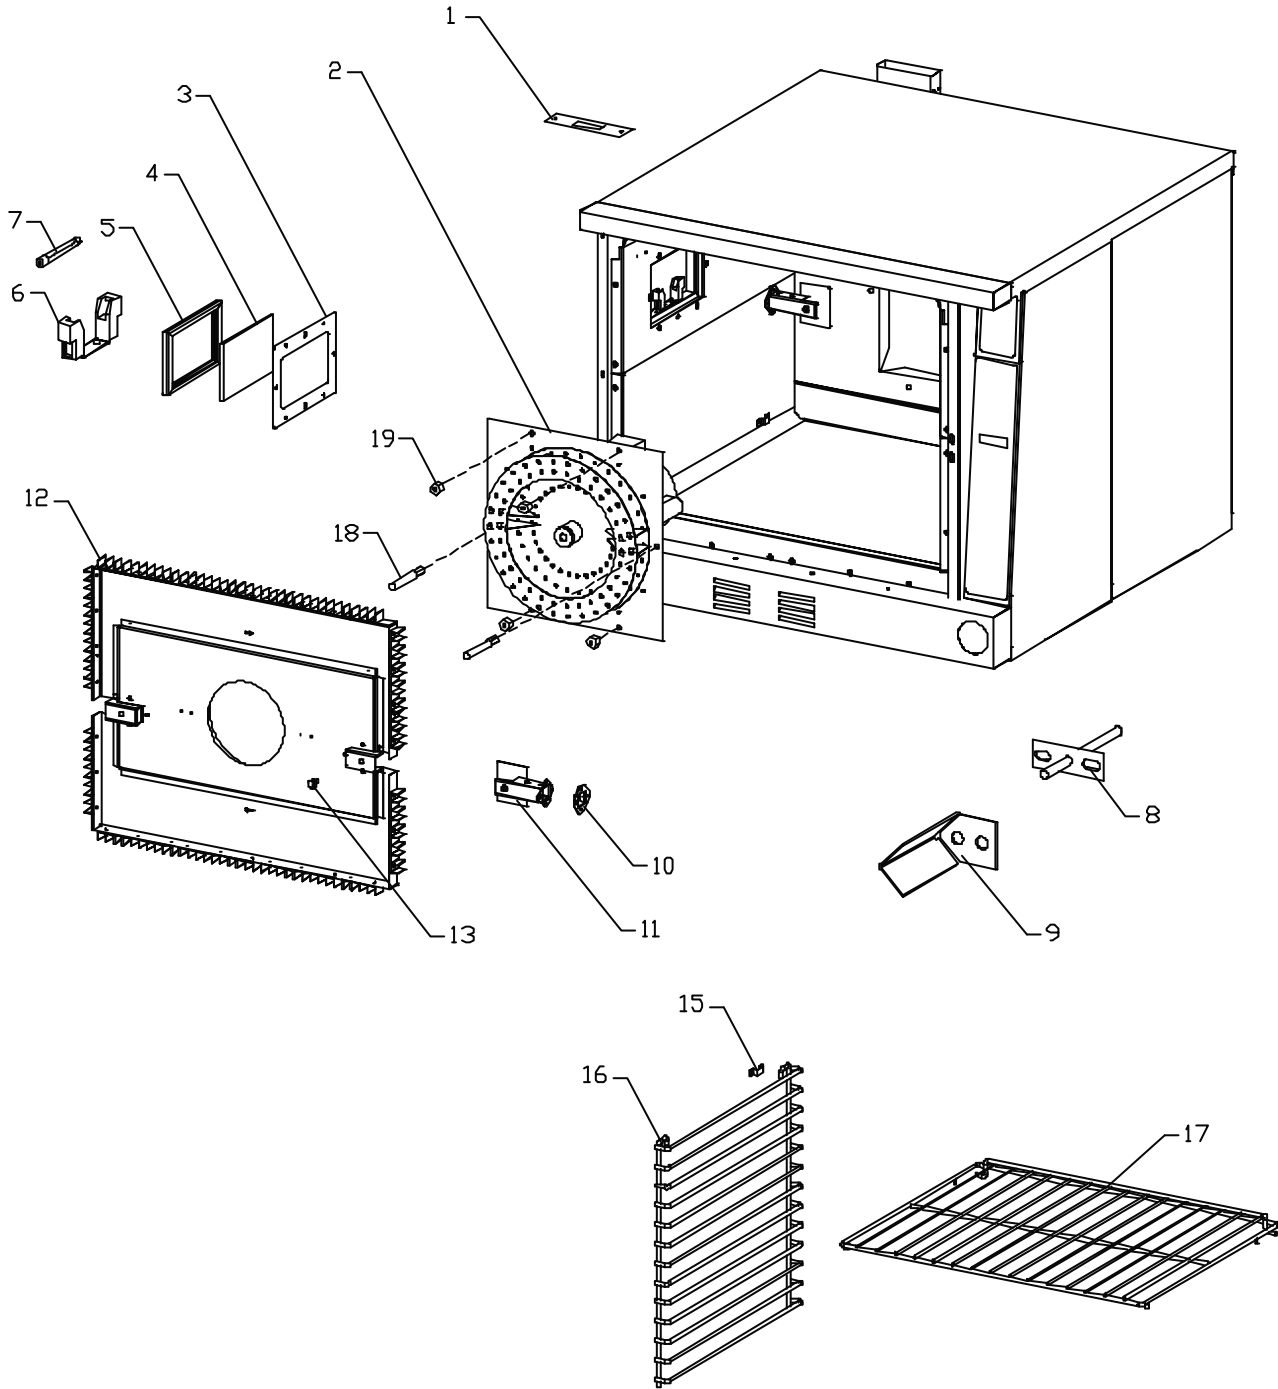

GARLAND PARTS IDENTIFICATION

Interior Components - Gas

ITEM	PART #	DESCRIPTION	QUANTITY
1	1784302	Oven Vent Cap – 60K BTU Propane Gas	1
2	4518320	Motor Assembly – 208/240 Volt	1
	4518319	Motor Assembly – 120 Volt	1
3	1930701	Plate – Light Box Cover	1
4	1676901	Glass – Duplate	1
5	1932603	Gasket – Light Box	1
6**	1025801	Socket Lamp, R7S	1
7**	1623901	Lamp – 100 Watt, 120 Volt	1
	1623902	Lamp – 100 Watt, 208/240 Volt	
8	1906002	Probe – Flange Mount	1
8A*	1906003	Probe Extension Cable	1
9	1933407	Bracket – Probe Shield	1
10	1930203	Restrictor Plate – 60K BTU Propane Gas	2
11	1930298	Duct Assembly	2
12	1930199	Fan Cover Assembly	1
13	1935902	Thumbscrew – Fan Cover	2
14*	1014500	Blower Inlet Cover	1
15	1765212	Rack Guide Clip	8
16	1922101	Rack Guide – 13 Position, Standard	2
	1922102	Rack Guide – 13 Position, Deep	2
17	1922211	Oven Rack – Standard	6
	1922212	Oven Rack – Deep	6
18	4520295	Baffle Spacer S/S (2-3/4")	2
19	1935906	Nut-Hex S/S 1/4"-20	4

* NOT ILLUSTRATED

** DIGITAL PHOTO AT THE END

RECOMMENDED STOCK PARTS