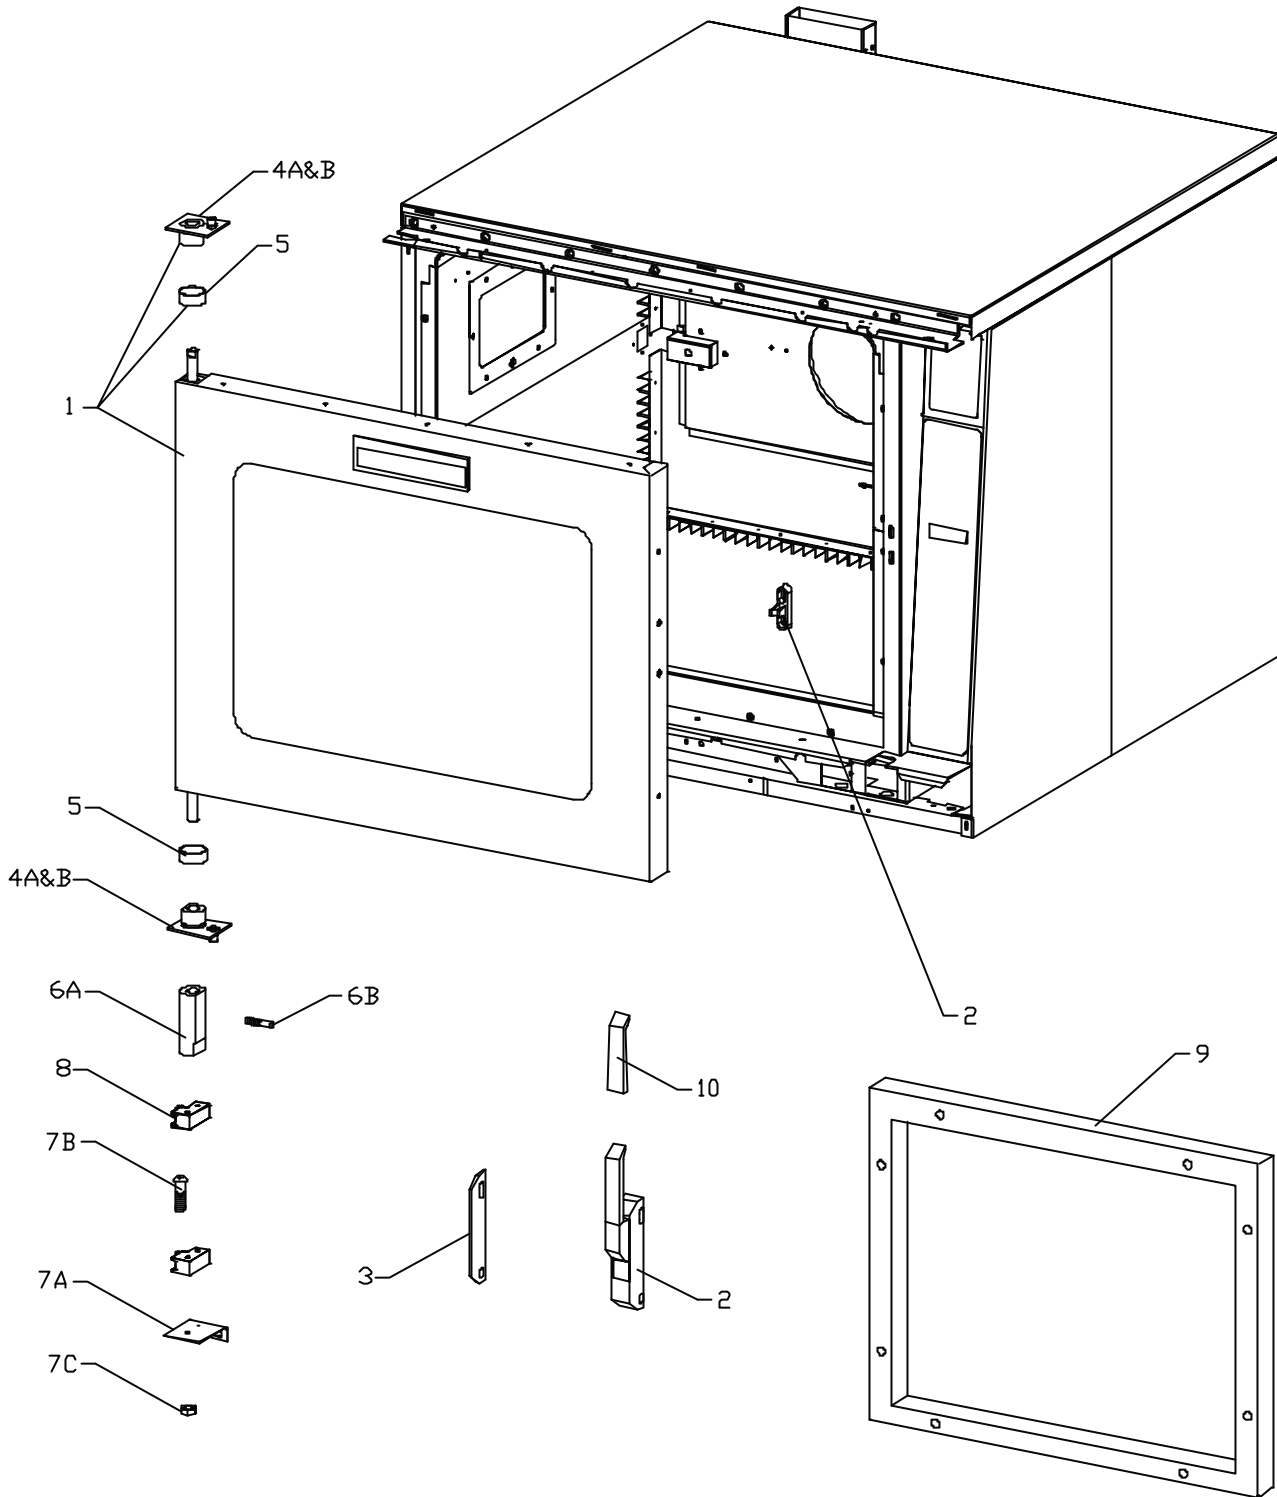

GARLAND PARTS IDENTIFICATION

Door Components

ITEM	PART #	DESCRIPTION	QUANTITY	DATE	
				UP TO	FROM
1	1932589	Door Assembly W/Window (Items 4A & 5 Included)	1	14-Apr-05	
	4520307	Kit, M+ Door Assembly W/Window (Items 4B& 5 Included)	1		14-Apr-05
	4520308	Kit M+ Door Assembly Solid Door (Items 4B& 5 Included)	1		14-Apr-05
	4520309	Kit M+ Door Assembly W/Window Prison-Lock (Items 4B& 5 Included)	1		14-Apr-05
	4520310	Kit M+ Door Assembly Solid Door Prison-Lock (Items 4B& 5 Included)	1		14-Apr-05
2	1936301	Door Handle	1		
3	1937201	Gasket – Door Handle	1		
4A	1923499	Bearing Plate	2	14-Apr-05	
4B	4520301	B/A Plate. Door Bushing Extended	2		14-Apr-05
5	1923201	Decorative Ring	2		
6A	1925101	Cam – Door Switch	1		
6B	8003802	Set Screw 10-24 x 3/8	4		
7A	1925002	Bracket – Door Switches M+	1		
7B	8003212	Mscr – Ph. Phil. 6-32 x 1-1/2” Stl 2p	4		
7C	8001592	Nut W/Washer 6-32-KEP	4		
8A	1855603	Door Switch – 1 amp Deluxe Gas Oven – Control Series	2		
8B	4519715	Door Switch – 15 amp Standard Gas Oven – Control Series	2		
9	1932604	Gasket Door Seal	1		
10**	4517676	Door Handle Grip	1		

* NOT ILLUSTRATED

** DIGITAL PHOTO AT THE END

RECOMMENDED STOCK PARTS