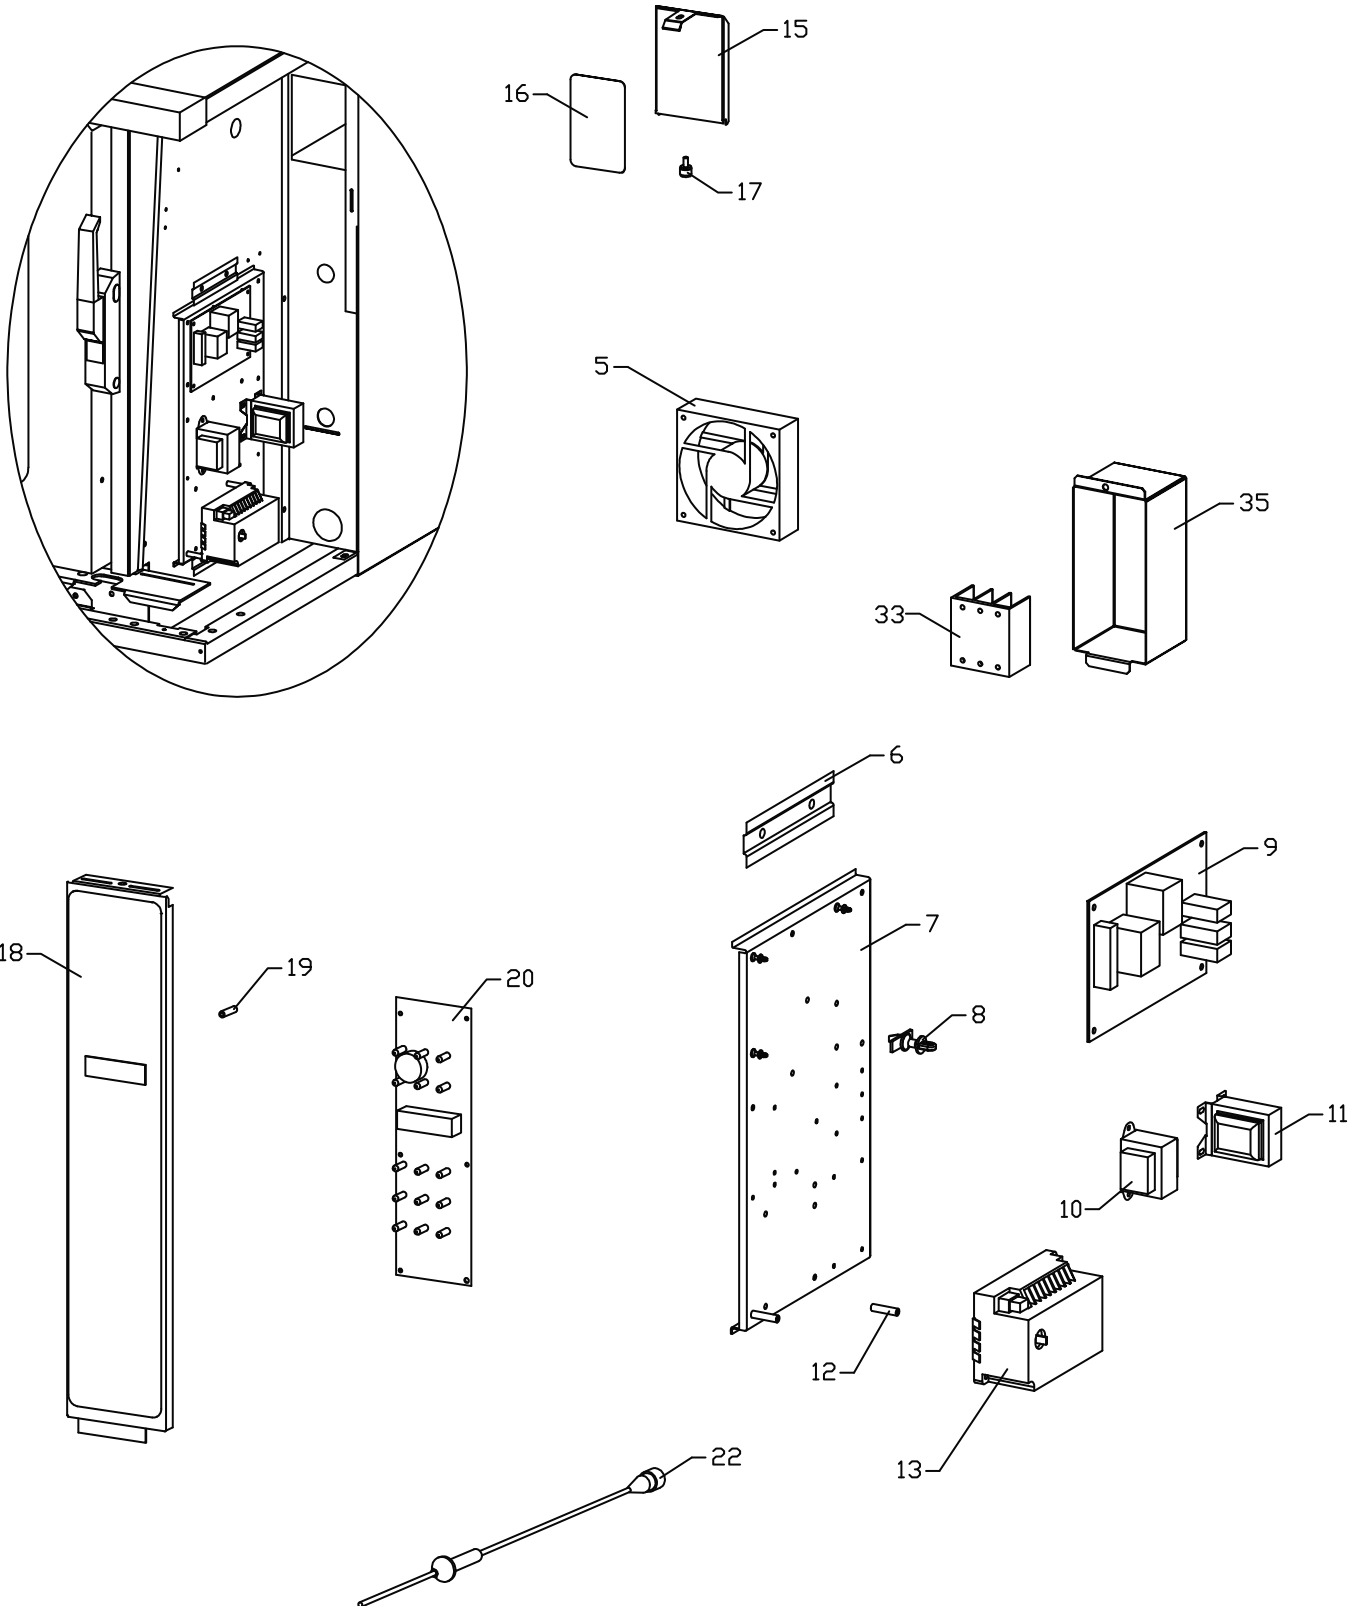

Deluxe Control Panel (Gas)

GARLAND PARTS IDENTIFICATION

Deluxe Control Panel

ITEM	PART #	DESCRIPTION	QUANTITY
5	1918201	Fan – 120V	1
	1918202	Fan – 208/240V	
6	1911301	Relay Bracket Slide	2
7	1933406	Bracket – Controls/Ignition	1
8	1767901	PCB Spacer	4
9	1933801	PCB Relay Board Assembly	1
10	1917101	24V Transformer 120V	1
	1917102	24V Transformer 208/240V	
11	1269800	24V Transformer 120V	1
	1636000	24V Transformer 208/240V	
12	1962402	Stand-off, 1/4 x 1/2 Aluminum	2
13	1935601	Ignition Module	1
15	1932802	Cover – Upper Control Panel	1
16	1789605	Overlay – Top Control Panel, Gas	1
17	1091100	Thumbscrew	1
18	1932889	Control Panel Assembly	1
19	1955702	Stand-off, 1/4 x 3/4 Nylon	6
20	1933701	PCB – Control Panel	1
22	1935001	Core Probe	1
23*	1935002	Wire Harness – Core Probe	1
33	1193900	Terminal Block	1
34*	1028402	Ground Lug	1
35	1927898	Cover – Terminal Block	1