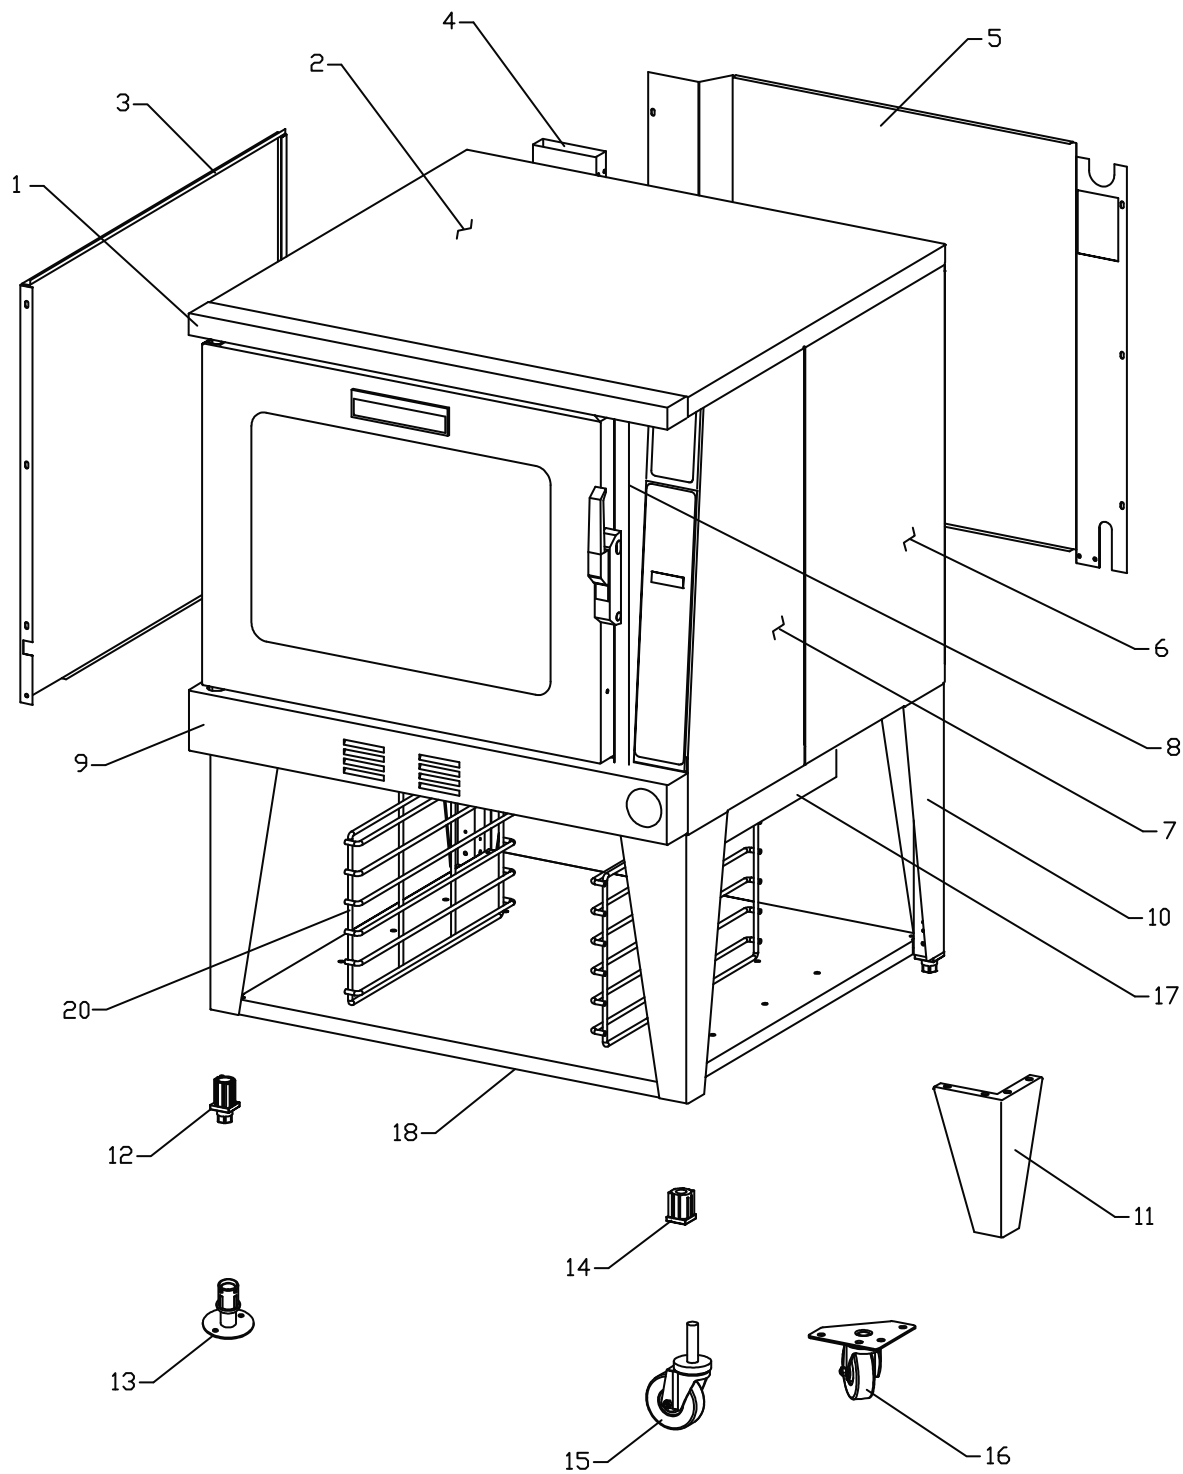

GARLAND PARTS IDENTIFICATION

Main Exterior

ITEM	PART #	DESCRIPTION	QUANTITY
1	1925301	Cover – Upper Trim	1
2	1920002	Cover – Main Top	1
3	1927602	Cover – Body Side, Left	1
4	1936999	Outer Vent Assembly	1
5	1921051	Cover Main Back Standard Depth – Optional	1
	1921052	Cover Main Back, Deep – Optional	1
6	1918701	Cover – Body Side, Right	1
7	1931701	Cover – Right Control Panel	1
8	1931801	Cover – Control Panel Left	1
9	1925411	Cover – Lower Trim (Hose Option)	1
	1925412	Cover – Lower Trim (No Hose Option)	1
10	1927199	Leg – Caster	4
	1927197	Leg – Foot Insert	4
11	1927195	Leg – Double Deck	4
12	1236100	Foot Insert	4
13	1949701	Foot Insert – Flanged	4
14	1775102	Caster Insert	4
15	1926501	Caster – 4” (screw in)	2
	1926502	Caster – 4” with Brake (screw in)	2
16	1926521	Lo Profile Caster 3” (bolts to base)	2
	1926522	Lo Profile Caster with Brake 3” (bolts to base)	2
	1926531	Heavy Duty Caster 5” (bolts to base)	2
	1926532	Heavy Duty Caster with Brake 5” (bolts to base)	2
17	1926802	Bracket – Upper Support	1
18	1927002	Panel – Lower Support	1
19*	1927101	Bracket – Lower Support (Not Shown)	4
20	1926902	Rack Guide	2

Stacking Kit Listed Below For Two Moisture + Ovens Or Moisture + W/MCO Ovens

21*	1937523	Kit - Stack Gas SS Legs & Feet	
	1937526	Kit - Stack Gas Casters	
	1937528	Kit - Stack Gas Low Profile	

* NOT ILLUSTRATED

RECOMMENDED STOCK PARTS