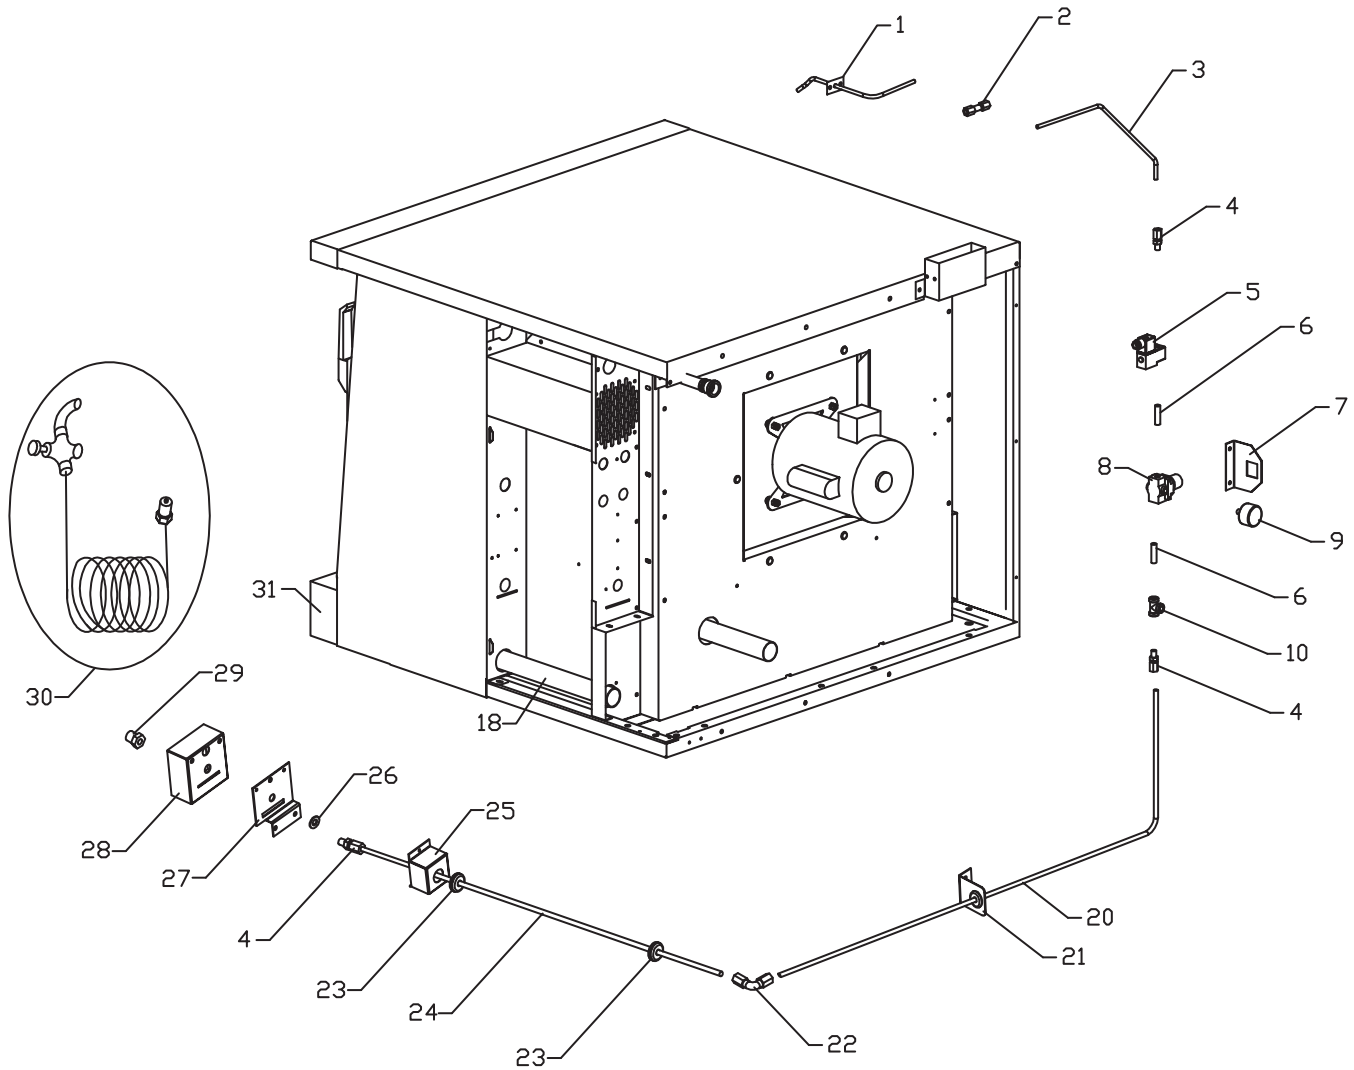

* NOT ILLUSTRATED

** DIGITAL PHOTO AT THE END

RECOMMENDED STOCK PARTS

GARLAND PARTS IDENTIFICATION

Door Components

ITEM	PART #	DESCRIPTION	QUANTITY	DATE	
				UP TO	FROM
1	1932589	Door Assembly W/Window (Items 4A & 5 Included)	1	14-Apr-05	
	4520307	Kit, M+ Door Assembly W/Window (Items 4B& 5 Included)	1		14-Apr-05
	4520308	Kit M+ Door Assembly Solid Door (Items 4B& 5 Included)	1		14-Apr-05
	4520309	Kit M+ Door Assembly W/Window Prison-Lock (Items 4B& 5 Included)	1		14-Apr-05
	4520310	Kit M+ Door Assembly Solid Door Prison-Lock (Items 4B& 5 Included)	1		14-Apr-05
2	1936301	Door Handle	1		
3	1937201	Gasket – Door Handle	1		
4A	1923499	Bearing Plate	2	14-Apr-05	
4B	4520301	B/A Plate. Door Bushing Extended	2		14-Apr-05
5	1923201	Decorative Ring	2		
6A	1925101	Cam – Door Switch	1		
6B	8003802	Set Screw 10-24 x 3/8	4		
7A	1925002	Bracket – Door Switches M+	1		
7B	8003212	Mscr – Ph. Phil. 6-32 x 1-1/2” Stl 2p	4		
7C	8001592	Nut W/Washer 6-32-KEP	4		
8A	1855603	Door Switch – 1 amp Deluxe Gas Oven – Control Series	2		
8B	4519715	Door Switch – 15 amp Standard Gas Oven – Control Series	2		
9	1932604	Gasket Door Seal	1		
10**	4517676	Door Handle Grip	1		

* NOT ILLUSTRATED

** DIGITAL PHOTO AT THE END

RECOMMENDED STOCK PARTS

GARLAND PARTS IDENTIFICATION

Plumbing Components (Gas)

ITEM	PART #	DESCRIPTION	QUANTITY	UP TO	FROM
1	1935399	Tube – Moisture Injection	1		
2	1934903	1/4 CC to 1/4 CC	1		
3	1934302	Tube – Solenoid to Cavity	1		
4	1934901	Fitting – 1/8 NPT to CC Stainless	2		
5	1934401	Solenoid	1		
6	1935201	Fitting – 1” Nipple 1/8 NPT Stainless	2		
7	1933403	Bracket – Solenoid	1		
8	1934501	Valve	1		
9	1934502	Pressure Gauge	1		
10	1935203	Fitting – 1/8 NPT Stainless “T”	1		
11*	1935205	Fitting – Plug, 1/8 NPT Stainless No Hose Option	1		