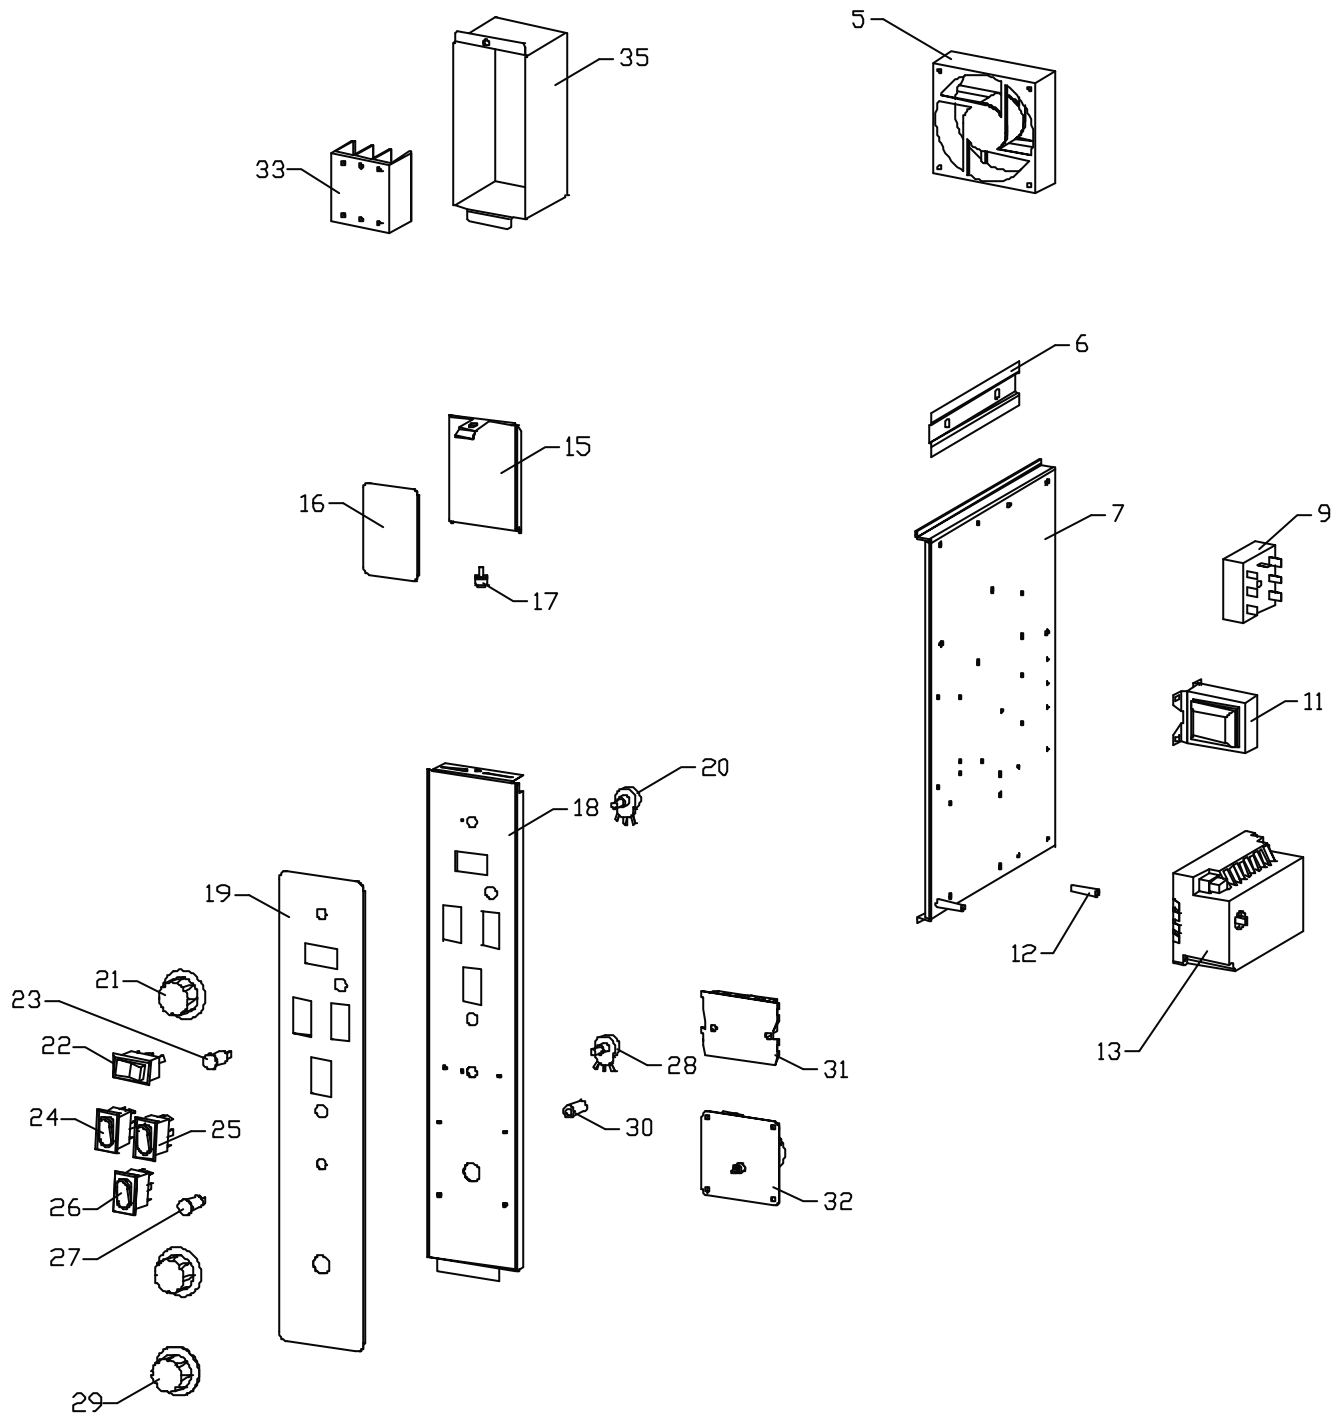

Standard Control Panel (Gas)

GARLAND PARTS IDENTIFICATION

Standard Control Panel

ITEM	PART #	DESCRIPTION	QUANTITY
5	1918201	Fan – 120V	1
	1918202	Fan – 208/240V	
6	1911301	Relay Bracket Slide	2
7	1933406	Bracket – Controls/Ignition	1
9	1936201	Timer - Moisture	1
11	1269800	24V Transformer 120V	1
	1636000	24V Transformer 208/240V	
12	1962402	Stand-off, 1/4 x 1/2 Aluminum	2
13	1935601	Ignition Module	1
15	1932802	Cover – Upper Control Panel	1
16	1789605	Overlay – Top Control Panel, Gas	1
17	1091100	Thumbscrew	1
18	1932897	Control Panel Assembly	1
19	1933503	Overlay – Standard Control	1
20	1792901	Potentiometer	1
21	1765803	Knob – 1.5 inch Diameter	1
22	1935301	Switch – On/Off/Momentary	1
	1935302	Rocker Cover for 1935301 Switch	
23	1936101	Indicator Lamp – Green, 120V	1
	1936103	Indicator Lamp – Green, 220V	
24	1955402	Switch – On/On	1
25	1955401	Switch – On/Off/On	1
26	1955403	Switch – Momentary	1
27	1936102	Indicator Lamp – Amber, 28V	1
	1936104	Indicator Lamp – Amber, 220V	
28	1955601	Potentiometer	1
29	1765802	Knob	2
30	1955701	Standoff – Nylon, 1/2 x 1	2
30A*	1955801	Washer – Teflon	2
30B*	8001502	Nut – 6-32 w/ Lock Washer	2
31	1955501	PCB – Thermostat	1
32	1956011	Timer – 3 hour, 115V	1
	1956012	Timer – 3 hour, 240V	
33	1193900	Terminal Block	1
34*	1028402	Ground Lug	1
35	1927898	Cover – Terminal Block	1

* NOT ILLUSTRATED

RECOMMENDED STOCK PARTS