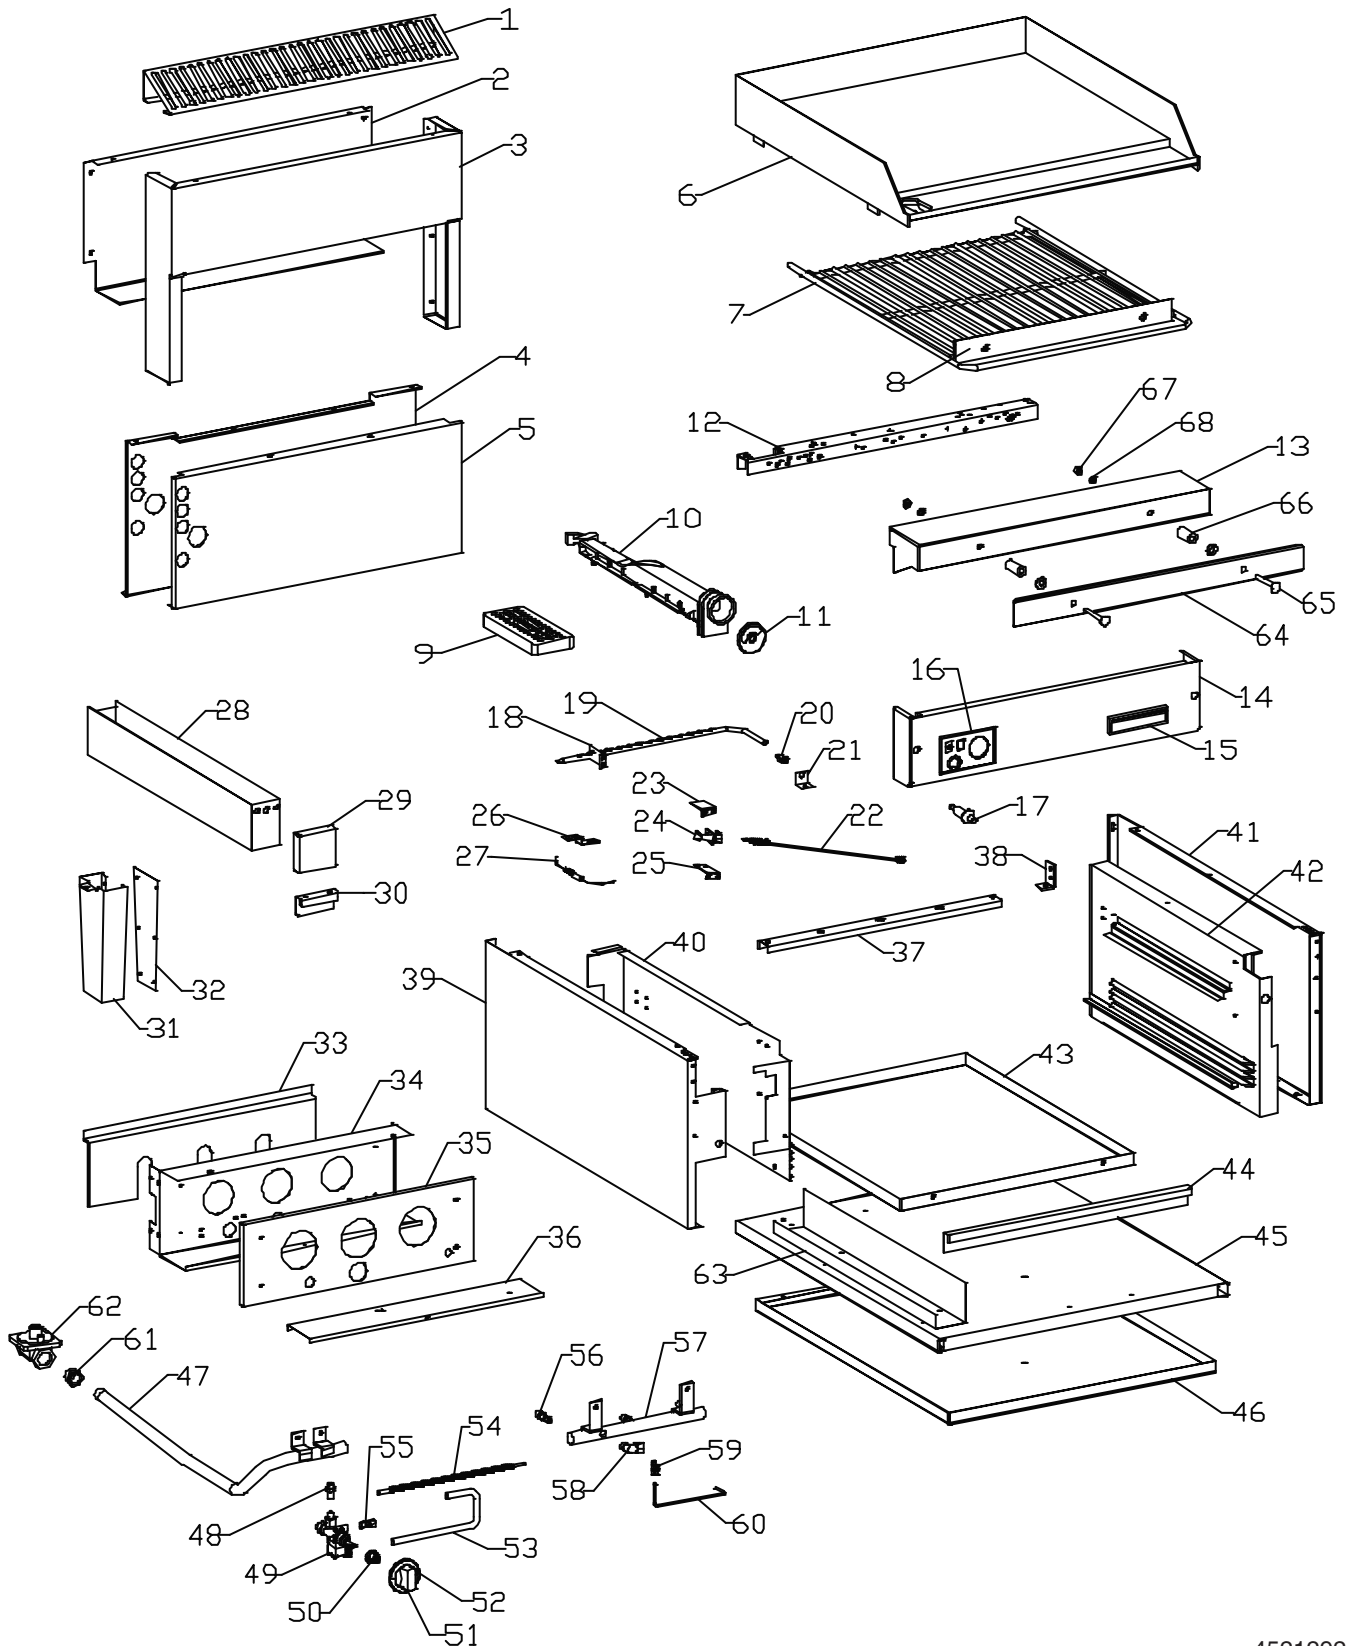

4521292

GARLAND PARTS IDENTIFICATION
GAS GRIDDLE / SALAMANDER MODELS ST24GS

ITEM	PART #	DESCRIPTION	QUANTITY
			ST24GS
1	2374300	Flue Cap	1
2	2374212	Backguard Back	1
3	2374100	Backguard Front	1
4	4521248	Broiler Box Back	1
5	4521247	Griddle Back Liner	1
6	4519976	Griddle Assembly	1
7	1090600	Broiler Rack	1
8	1090797	Broiler Rack Drip Shield	1
9	1091000	Ceramic Radiant	8
10	1090500	Broiler Burner	3
11	1028002	Air Shutter	3
12	1729601	Front Channel	1
13	4521625	Front Rail	1
14	4521246	Valve Panel	1
15	3077101	Nameplate	1
16	4520185	Valve Panel Overlay	1
17	1309201	Piezo Igniter #1244-41	1
18	4519979	Lighter Burner Mounting Brkt.	2
19	4519967	Lighter Burner	1
20	4519966	Lighter Burner Orifice	1
21	4519978	Lighter Burner Injector Suppt. Brkt.	1
22	2321901	Thermocouple 16"	1
23	4519980	Flame Shield	1
24	4520037	2Ch-1 Pilot Nat.	1
	4520393	2Ch-1 Pilot Pro.	1
25	4519977	Pilot Mounting Bracket	1
26	4519993	Electrode Mounting Bracket	1
27	G03151-2	Piezo Electrode - Use G03151-1	1
28	4521251	Grease Drawer	1
29	4521252	Grease Drawer Handle Support	1
30	1728802	Grease Drawer Handle	1
31	4520395	Grease Chute Front	1
32	4520396	Grease Chute Back	1
33	2384500	Broiler Burner Shield	1
34	4519971	Broiler Valve Shield	1
35	4519970	Heatshield Front	1
36	3012100	Sec. Bottom Heat Shield	1
37	1085700	Broiler Burner Rest	1
38	1081905	Burner Rest Support	2
39	4521244	Broiler Side Lt.	1
40	1081993	Broiler Side Liner Lt.	1
41	4521243	Broiler Side Rt.	1
42	1081994	Broiler Side Liner Rt.	1
43	1728824	Drip Tray	1
44	1728825	Drip Tray Handle	1
45	4521249	Main Bottom	1
46	4521250	Bottom Liner	1
47	4521242	Manifold	1
48	2198100	12Mm Valve Connector	1
49	2187099	Flame Failure Valve	1
50	3043202	Hub	1
51	3043100	Knob	1

* NOT ILLUSTRATED

RECOMMENDED STOCK PARTS