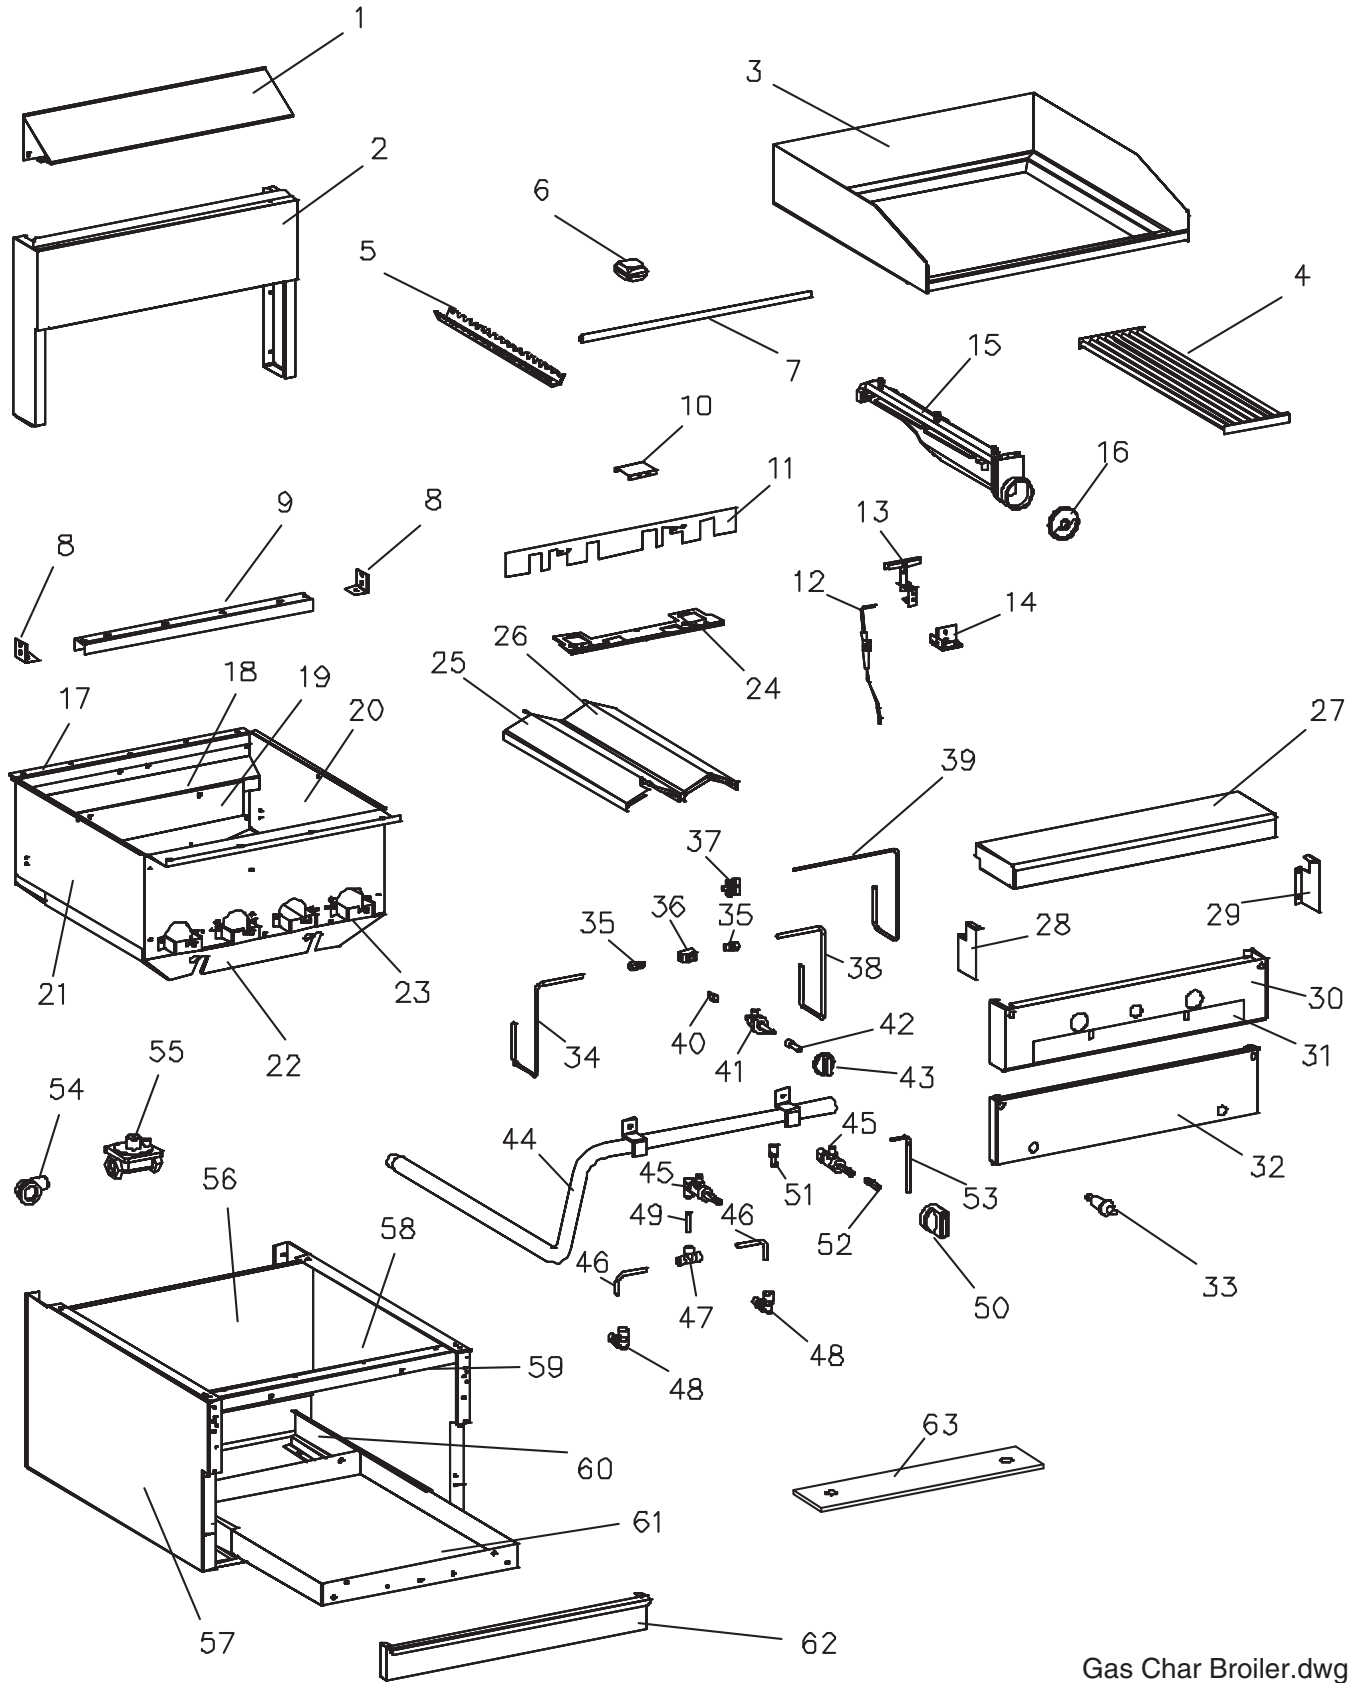

Gas Char Broiler.dwg