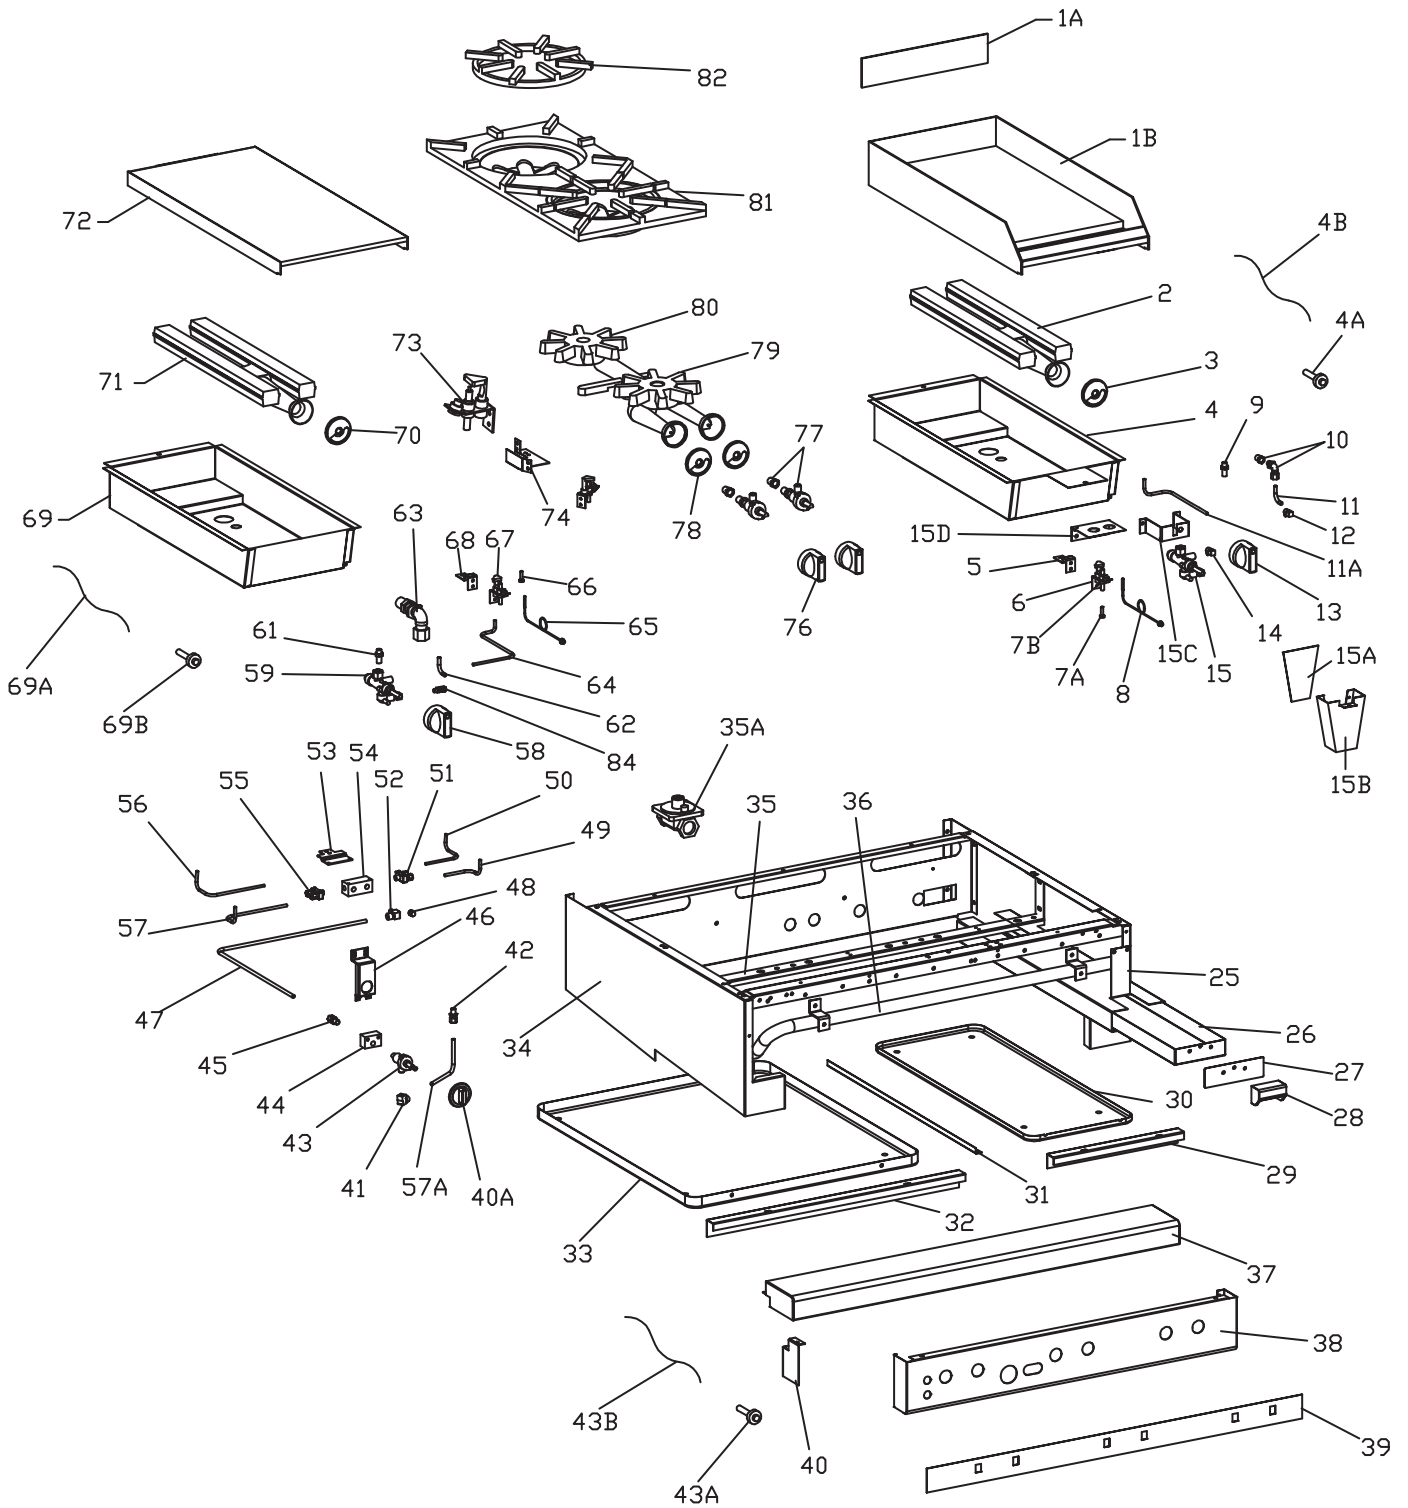

Surface Plate Section.dwg

GARLAND PARTS IDENTIFICATION

Surface Plate Section

Models: S28, S286, S288 & S284

ITEM	PART #	DESCRIPTION	QUANTITY		
			12"	24"	36"
Griddle Section					
1A	1281998	Griddle front Splash Assy. 24"			
	1281999	Griddle front Splash Assy. 12"			
	1281997	Griddle front Splash Assy. 36"			
	1281996	Griddle front Splash Assy. 48"			
	1281995	Griddle front Splash Assy. 60"			
1B	2411399	12" Griddle Assy REF:1728199	1		
	2411398	24" Griddle Assy REF:1727599			1
	2411397	36" Griddle RH Assy REF:1727899			1
	2411396	36" Griddle LH Assy REF:1727898			1
2	1014901	Griddle H Burner	1	2	3
3	1028002	Air Shutter	1	2	3
4	2205399	Burner Box 12" S280	1		1
	2203899	Burner Box 24" S280		1	1
4a	1309201	Piezo Igniter #1244-41	1	2	3
4b	2200204	48" High Tension Wire Leads	1	2	3
5	2270900	Pilot Bracket HT	1	2	3
6	2200700	Pilot Right Hand		1	2
	2200701	Pilot Left Hand	1	1	1
7A	2200702	Pilot Orifice #32 (Natural)	1	2	3
	2200703	Pilot Orifice #23 (Propane)	1	2	3
	2200709	Pilot Orifice # 40 (Manufactured)	1	2	3
7B	2200704	3/16" Compression Nut	1 Per Pilot		
	2200705	Olive 3/16" Ball Sleeve			
	2200706	Nut Thermo Retaining			
	2200707	Nut Electrode			
	2200708	Electrode			
8	2200600	18" Thermocouple	1	2	3
9	2198102	Valve Connector Fitting 10 MM	1	2	3
10	G02486-47F	Orifice Fitting Natural Gas - North America Market	1	2	3
	G02486-1.2MM	Orifice Fitting 1.2 MM Propane Gas - North America Market	1	2	3
	For International Orifice Contact Our Service Department				
11	2394300	Orifice Tube	1	2	3
11a	2394200	Pilot Tube	1	2	3
12	076050-80	Elbow Compression 1/4Tx 1/8P	1	2	3
13	2193496	46/7 Valve Dial	1	2	3
14	G03674-2	Valve -Pilot 3/16" Angle 90 deg	1	2	3
15	2200199	F.F. Valve Master/Sentry	1	2	3
15a	2398900	Grease Chute Back H/S/ST280	1	1	1
15b	2399000	Grease Chute Front H/S/ST280	1	1	1
15c	2188700	Orifice Support	1	2	3
15d	2256000	Drain Hole Patch	1	1	3

* NOT ILLUSTRATED

RECOMMENDED STOCK PARTS