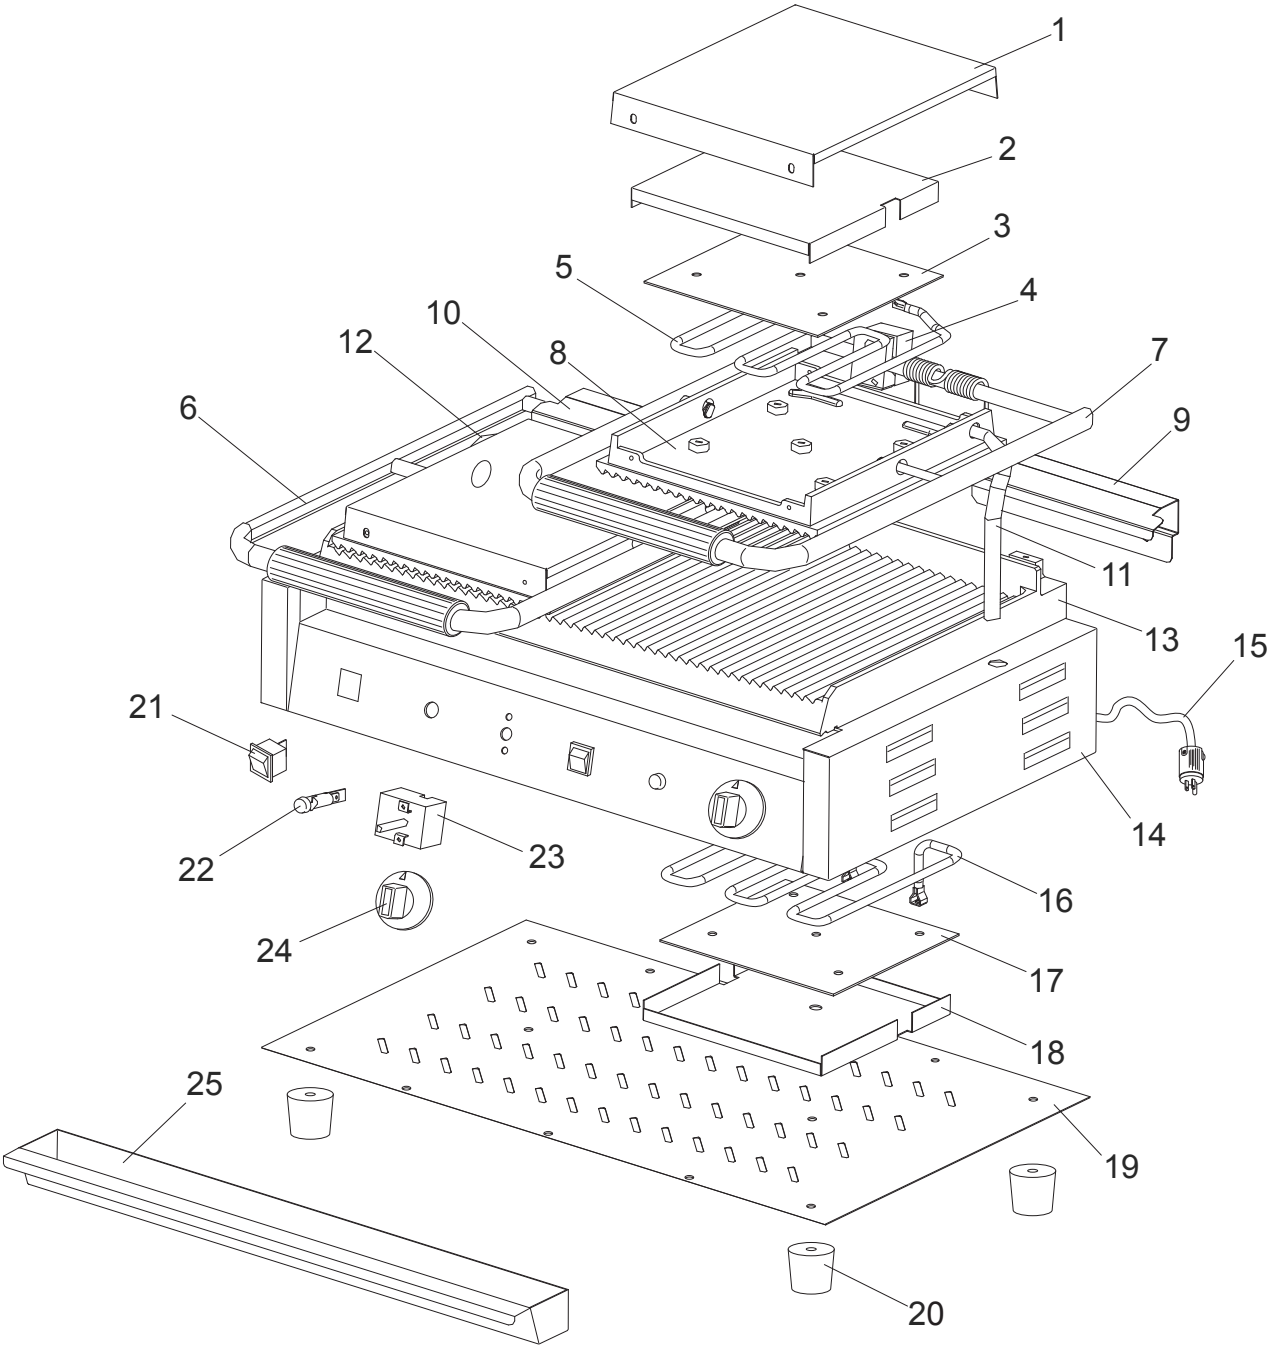

GPGDUE10/GSGDUE10/GPGDUE10-C/GSGDUE10-C 10 INCH DOUBLE GRILL COMPONENTS

GPGDUE10/GSGDUE10/GPGDUE10-C/GSGDUE10-C 10 INCH DOUBLE GRILL COMPONENTS

ITEM	DESCRIPTION	PART NUMBER	QTY	HARDWARE
1	Top Cover	U00720	2	
2	Upper Insulating Plate	U00733	2	
3	Upper Element Insulating Plate	U00721	2	
4	Adjustable Tension Bracket	U01021005138	2	
5	Upper Element	U03061225060	2	
6	Handle Assembly, Left	U00722	1	
7	Handle Assembly, Right	U00723	1	
8	10" Upper Right Cast Iron - Panini Grill (Grooved)	U00724	1	
	10" Upper Left Cast Iron - Panini Grill (Grooved)	U00725		
	10" Upper Right Cast Iron - Sandwich Grill (Smooth)	U00726		
	10" Upper Left Cast Iron - Sandwich Grill (Smooth)	U00727		
9	Back Plate, Right	U00728	1	
10	Back Plate, Left	U00729	1	
11	Wiring Cover, Right	U01021005045	1	
12	Wiring Cover, Left	U00701	1	
13	20" Lower Cast Iron - Sandwich Grill (Smooth)	U00730	1	
	20" Lower Cast Iron - Panini Grill (Grooved)	U00731		
14	Body Assembly	U00732	1	
15	Cord & Plug	U03021205011	1	
	Cord & Plug (Models GPGDUE10-C/GSGDUE10-C Only)	U03021205010		
16	Lower Element	U03061225061	2	
17	Lower Mica Plate	U00721	2	
18	Lower Insulating Plate	U00733	2	
19	Base Plate	U01071040231	1	
20	Foot	U02121165004	4	
21	Power Switch	U03041215027	2	
22	Indicator Light	U03091240006	2	
23	Thermostat	U03051220022	2	
24	Dial	U02101155019	1	
25	Drip Tray	U01051027353	1