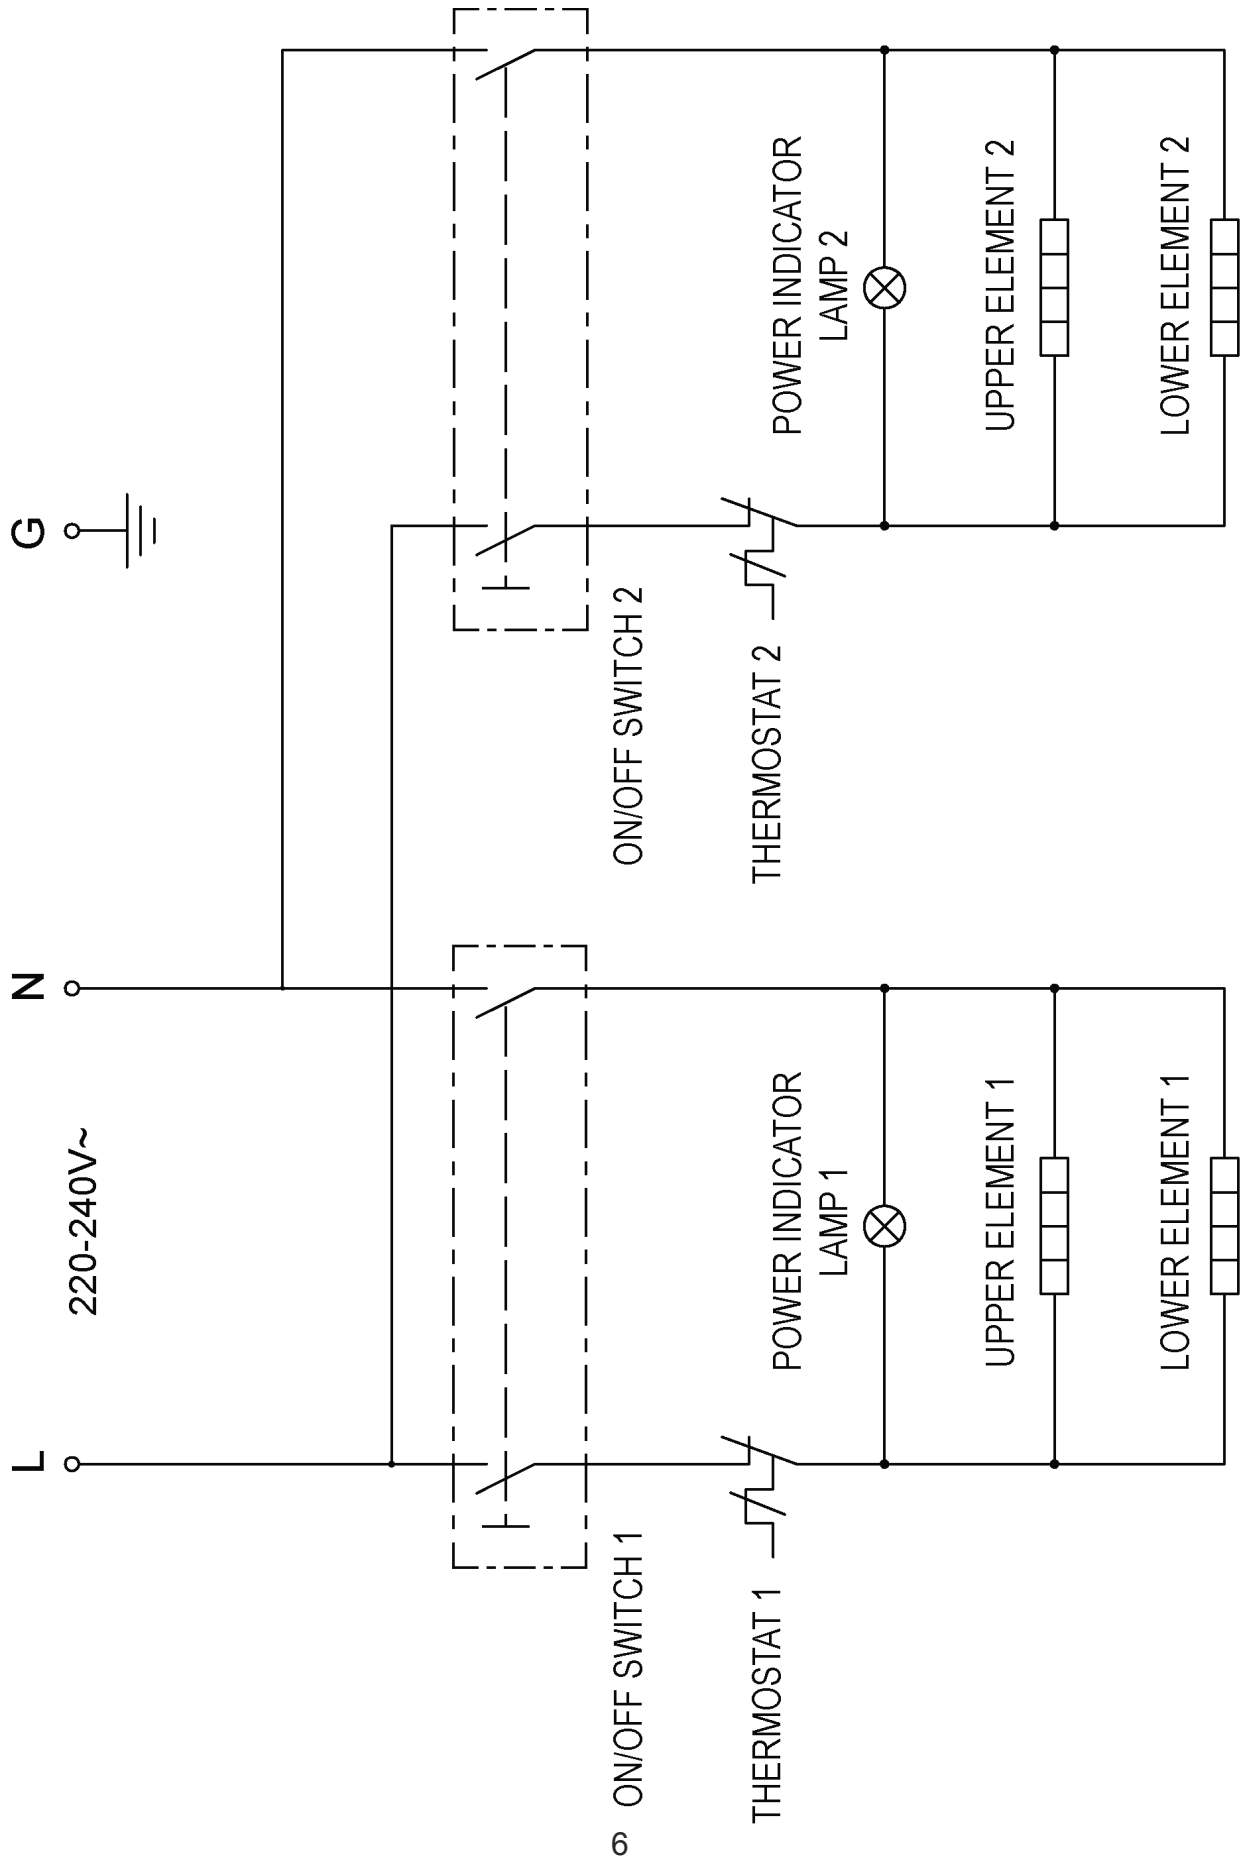

## GPG10/GSG10/GPG10-C/GSG10-C 10 INCH SINGLE GRILL PARTS LIST

ITEM	DESCRIPTION	PART NUMBER	QTY	HARDWARE
1	Top Cover	U00707	1	
2	Upper Insulating Plate	U00708	1	
3	Upper Mica Plate	U00709	1	
4	Upper Element	U03061225050	1	
5	Adjustable Tension Bracket	U00710	1	
6	Handle	U00712	1	
7	Upper Cast Iron - Sandwich Grill (Smooth)	U00711	1	
	Upper Cast Iron - Panini Grill (Grooved)	U00713		
8	Back Baffle	U00714	1	
9	Wiring Cover	U01021005045	1	
10	Lower Cast Iron - Sandwich Grill (Smooth)	U00715	1	
	Lower Cast Iron - Panini Grill (Grooved)	U00716		
11	Lower Element	U03061225051	1	
12	Lower Mica Plate	U00717	1	
13	Lower Insulating Plate	U00718	1	
14	Body Assembly	U00719	1	
15	Cord & Plug	U03021205012	1	
	Cord & Plug (Models GPG10-C/GSG10-C Only)	U03021205010		
16	Foot	U02121165004	4	
17	Base Plate	U01071040021	1	
18	Power Switch	U03041215027	1	
19	Indicator Light	U03091240005	1	
20	Thermostat	U03051220022	1	
21	Dial	U02101155019	1	
22	Drip Tray	U01051026865	1	

**WIRING DIAGRAM, 10 INCH SINGLE GRILL: GPG10/GSG10**

WIRING DIAGRAM, 10" DOUBLE GRILL: GPGDUE10/GSGDUE10