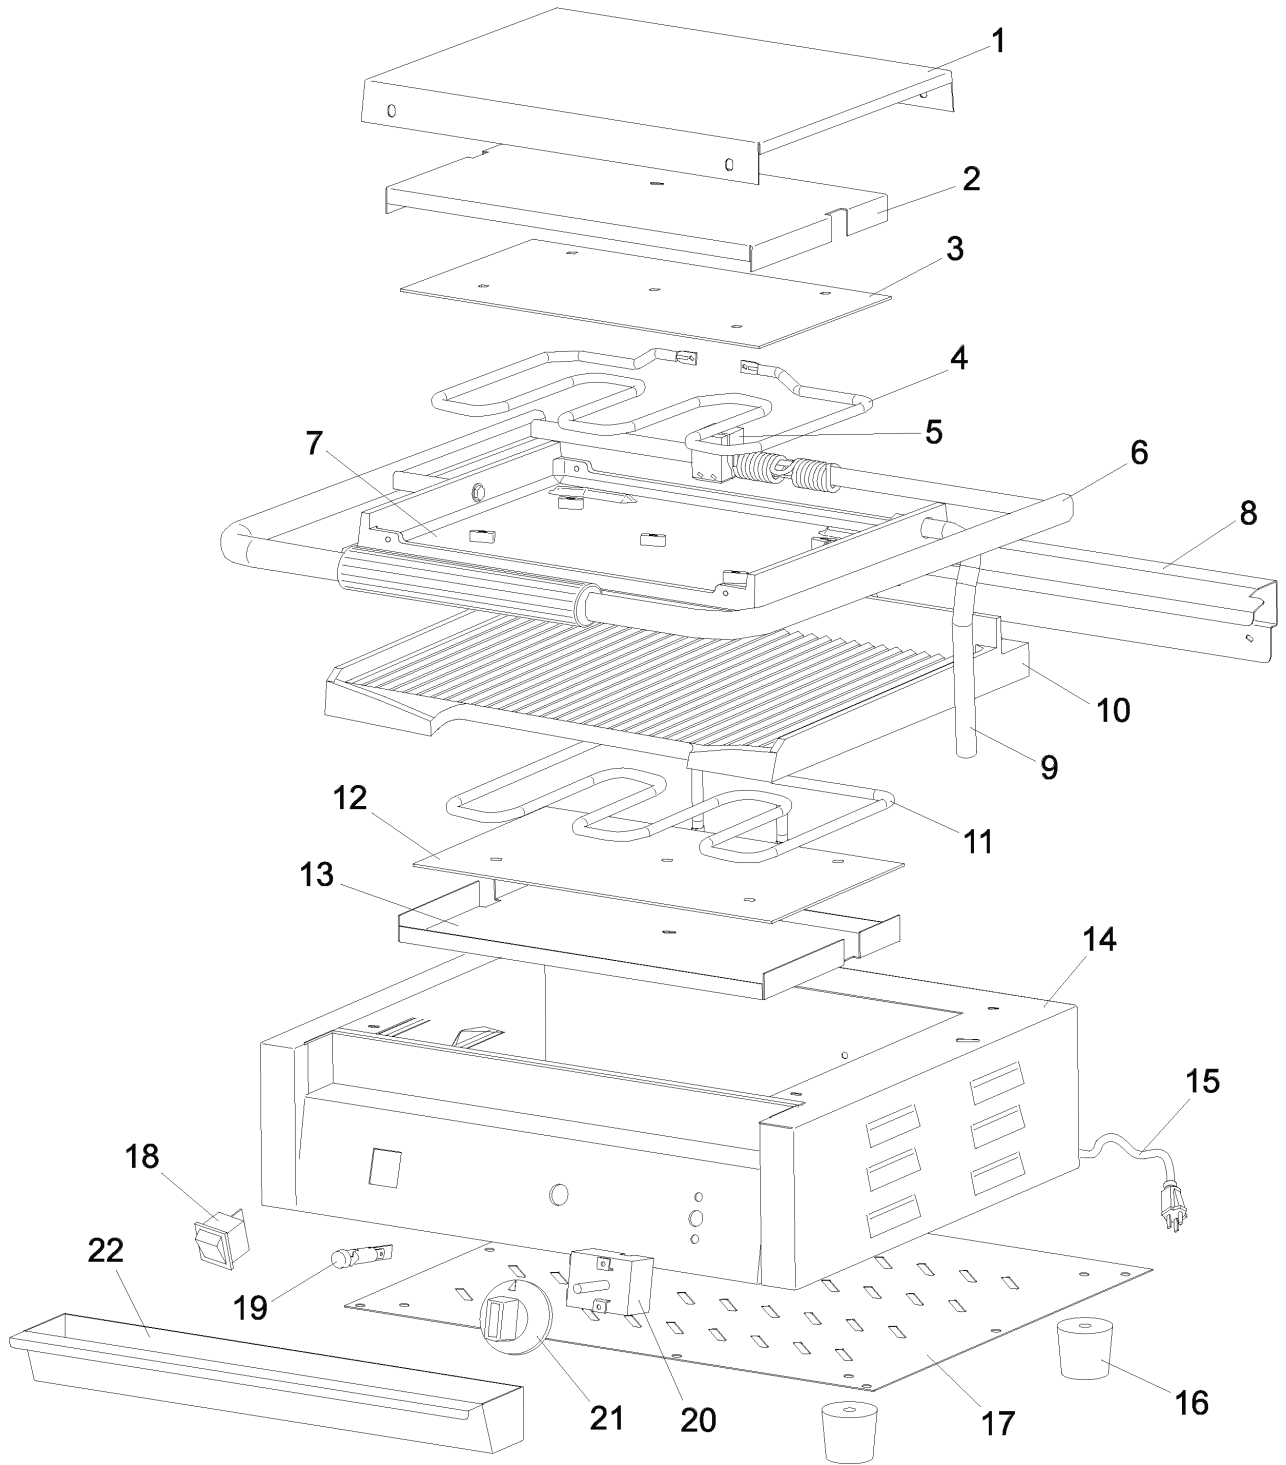

## TABLE OF CONTENTS

	<u>PAGE</u>
GPG10/GSG10/GPG10-C/GSG10-C Single Grill	1-2
GPGDUE10/GSGDUE10/GPGDUE10-C/GSGDUE10-C Double Grill	3-4
Wiring Diagram, GPG10/GSG10	5
Wiring Diagram, GPGDUE10/GSGDUE10	6

## GPG10/GSG10/GPG10-C/GSG10-C 10 INCH SINGLE GRILL PARTS LIST

ITEM	DESCRIPTION	PART NUMBER	QTY	HARDWARE
1	Top Cover	U00707	1	
2	Upper Insulating Plate	U00708	1	
3	Upper Mica Plate	U00709	1	
4	Upper Element	U03061225050	1	
5	Adjustable Tension Bracket	U00710	1	
6	Handle	U00712	1	
7	Upper Cast Iron - Sandwich Grill (Smooth)	U00711	1	
	Upper Cast Iron - Panini Grill (Grooved)	U00713		
8	Back Baffle	U00714	1	
9	Wiring Cover	U01021005045	1	
10	Lower Cast Iron - Sandwich Grill (Smooth)	U00715	1	
	Lower Cast Iron - Panini Grill (Grooved)	U00716		
11	Lower Element	U03061225051	1	
12	Lower Mica Plate	U00717	1	
13	Lower Insulating Plate	U00718	1	
14	Body Assembly	U00719	1	
15	Cord & Plug	U03021205012	1	
	Cord & Plug (Models GPG10-C/GSG10-C Only)	U03021205010		
16	Foot	U02121165004	4	
17	Base Plate	U01071040021	1	
18	Power Switch	U03041215027	1	
19	Indicator Light	U03091240005	1	
20	Thermostat	U03051220022	1	
21	Dial	U02101155019	1	
22	Drip Tray	U01051026865	1	