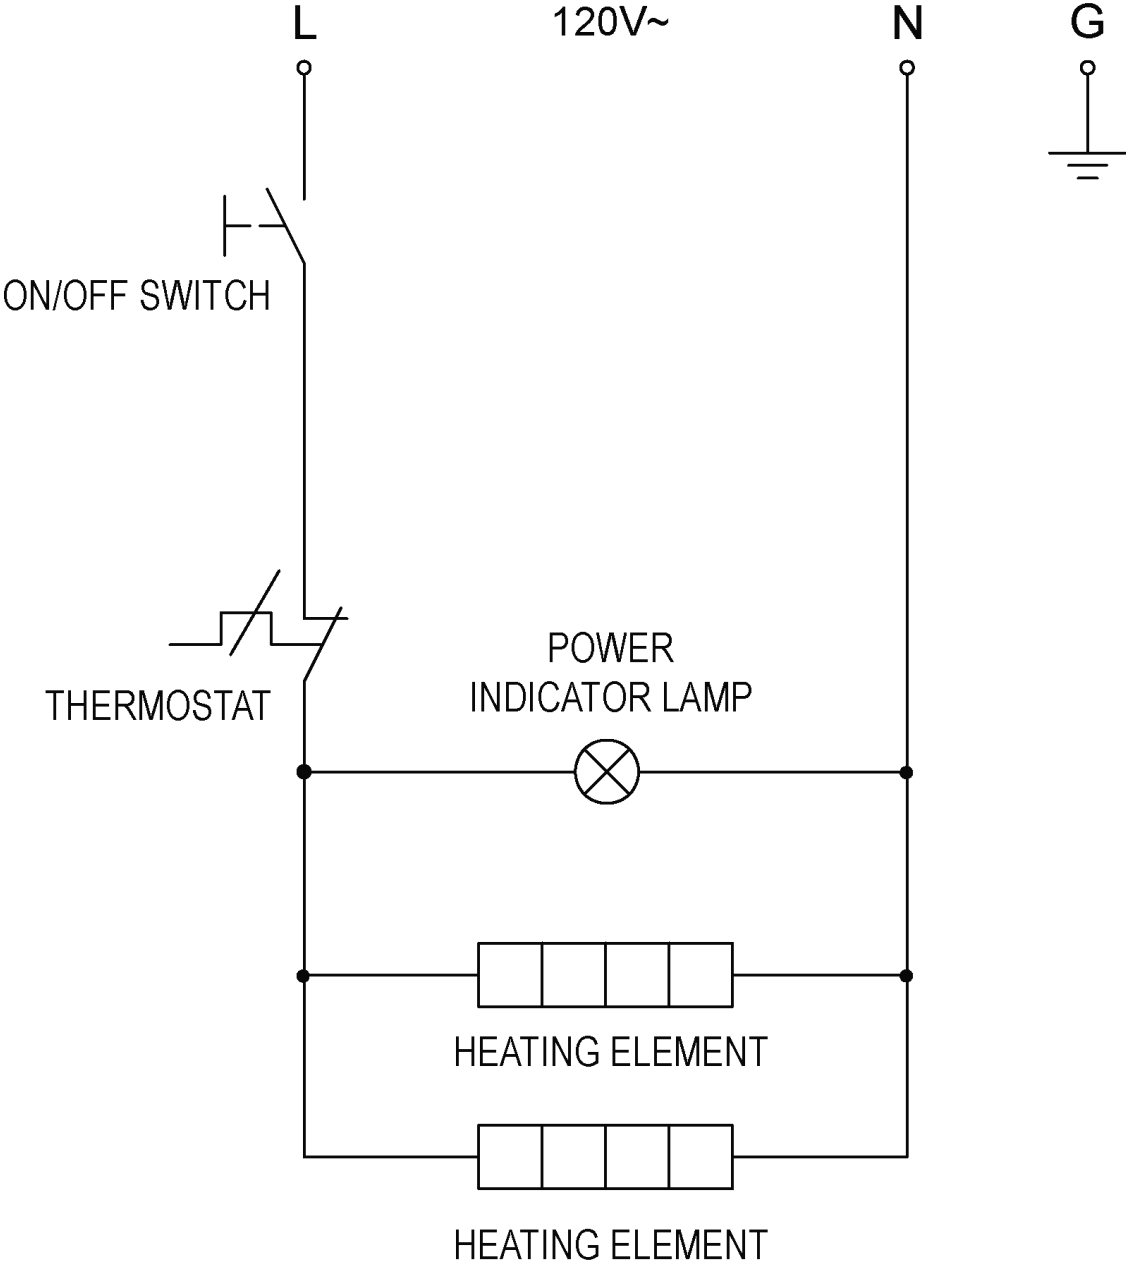

GPGDUE10/GSGDUE10/GPGDUE10-C/GSGDUE10-C 10 INCH DOUBLE GRILL COMPONENTS

ITEM	DESCRIPTION	PART NUMBER	QTY	HARDWARE
1	Top Cover	U00720	2	
2	Upper Insulating Plate	U00733	2	
3	Upper Element Insulating Plate	U00721	2	
4	Adjustable Tension Bracket	U01021005138	2	
5	Upper Element	U03061225060	2	
6	Handle Assembly, Left	U00722	1	
7	Handle Assembly, Right	U00723	1	
8	10" Upper Right Cast Iron - Panini Grill (Grooved)	U00724	1	
	10" Upper Left Cast Iron - Panini Grill (Grooved)	U00725		
	10" Upper Right Cast Iron - Sandwich Grill (Smooth)	U00726		
	10" Upper Left Cast Iron - Sandwich Grill (Smooth)	U00727		
9	Back Plate, Right	U00728	1	
10	Back Plate, Left	U00729	1	
11	Wiring Cover, Right	U01021005045	1	
12	Wiring Cover, Left	U00701	1	
13	20" Lower Cast Iron - Sandwich Grill (Smooth)	U00730	1	
	20" Lower Cast Iron - Panini Grill (Grooved)	U00731		
14	Body Assembly	U00732	1	
15	Cord & Plug	U03021205011	1	
	Cord & Plug (Models GPGDUE10-C/GSGDUE10-C Only)	U03021205010		
16	Lower Element	U03061225061	2	
17	Lower Mica Plate	U00721	2	
18	Lower Insulating Plate	U00733	2	
19	Base Plate	U01071040231	1	
20	Foot	U02121165004	4	
21	Power Switch	U03041215027	2	
22	Indicator Light	U03091240006	2	
23	Thermostat	U03051220022	2	
24	Dial	U02101155019	1	
25	Drip Tray	U01051027353	1	

WIRING DIAGRAM, 10 INCH SINGLE GRILL: GPG10/GSG10