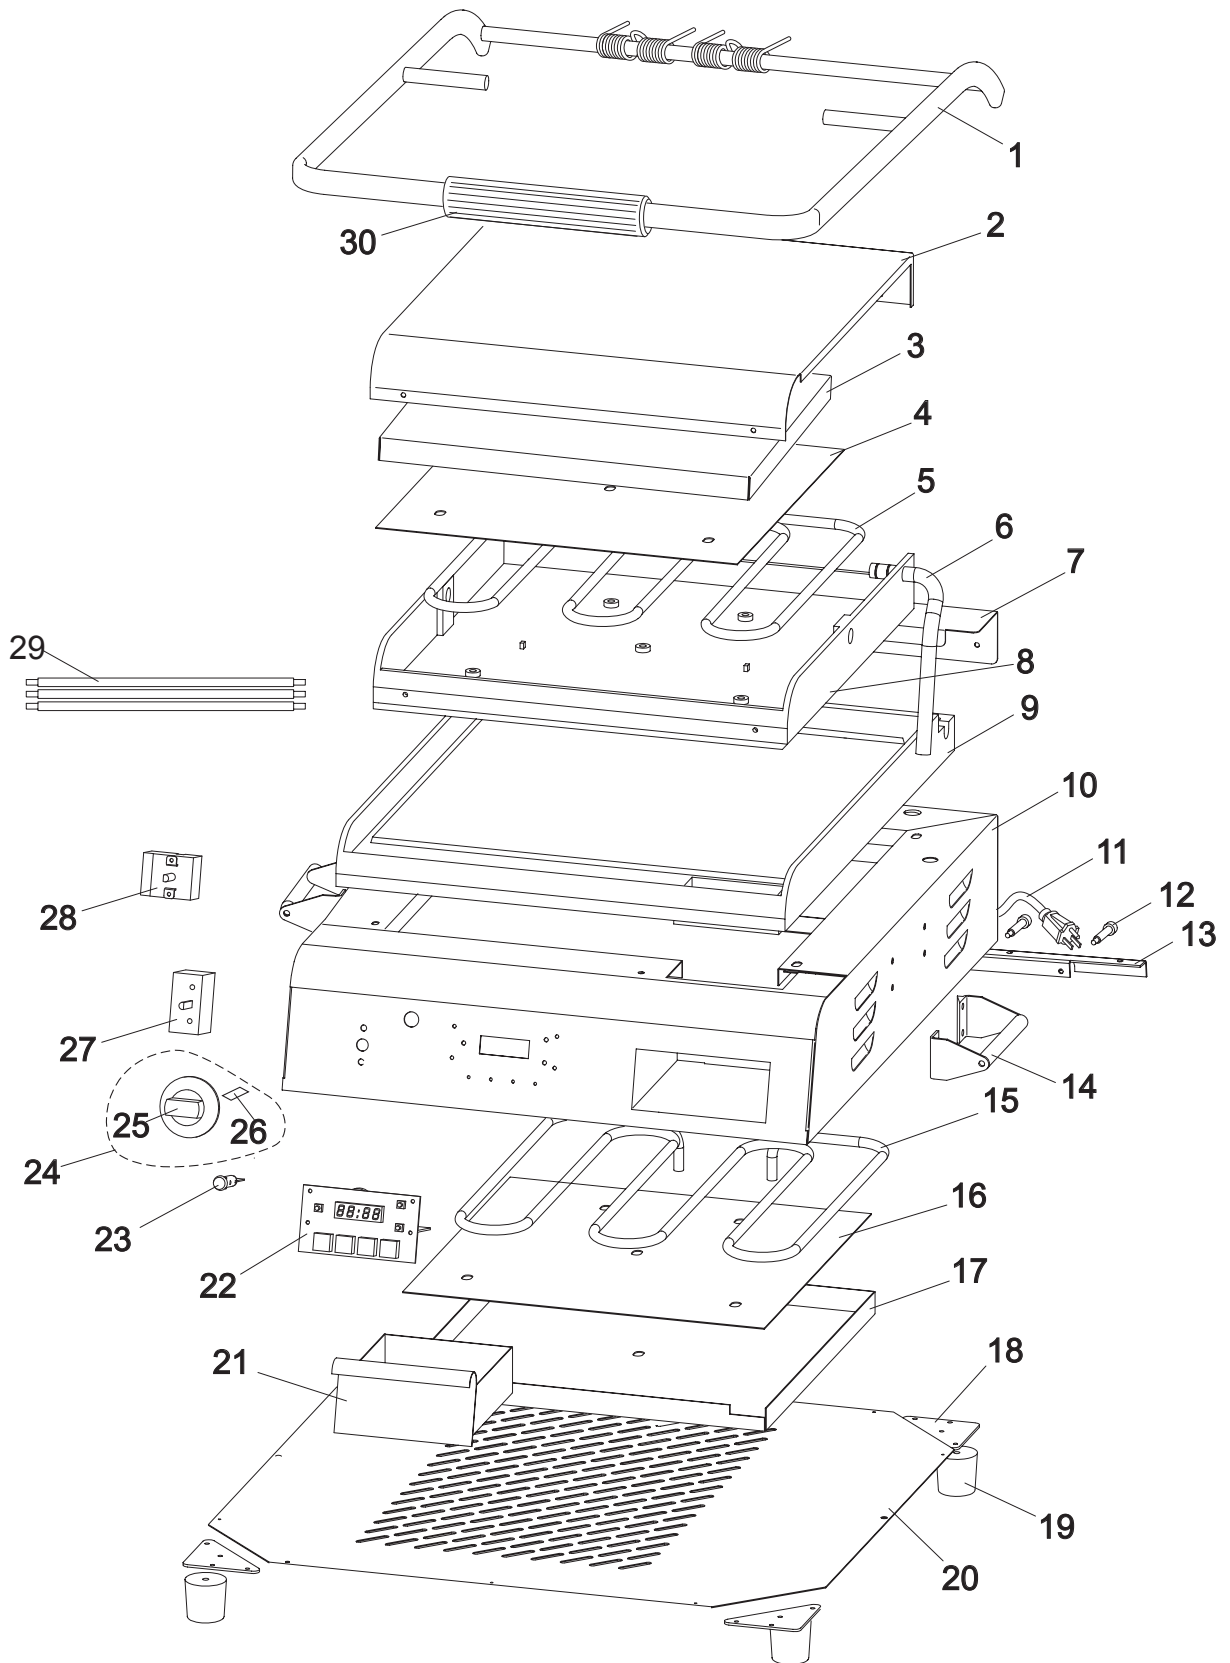

## GPG14D/GSG14D/GPG14D-C/GSG14D-C 14 INCH GRILL PARTS LIST

Item	Description	Part Number	Qty	Hardware
1	Handle Assembly	U00681	1	
2	Top Cover	U00682	1	
3	Upper Insulating Plate	U01071040244	1	
4	Upper Press Plate	U00684	1	
5	Upper Element	U03061225118	1	
6	Wiring Cover	U01021005045	1	
7	Back Baffle	U00685	1	
8	Upper Cast Iron - Sandwich Grill (Smooth)	U00688	1	
	Upper Cast Iron - Panini Grill (Grooved)	U00686		
9	Lower Cast Iron - Sandwich Grill (Smooth)	U00692	1	
	Lower Cast Iron - Panini Grill (Grooved)	U00691		
10	Body Assembly	U00702	1	
11	Cord & Plug	U03021205012	1	
	Cord & Plug, GPG14D-C & GSG14D-C Only	U03021205010	1	
12	Adjust Nut	U00690	2	
13	Hardware Plate	U00695	1	
14	Side Handle	U01141065037	2	
15	Lower Element	U03061225119	1	
16	Lower Press Plate	U00696	1	
17	Lower Insulating Plate	U00697	1	
18	Triangle Plate	U00519	4	
19	Foot	U02121165003	4	
20	Base Plate	U01071040242	1	
21	Drip Tray	U06051471181	1	
22	Timer	U03991290111	1	
23	Indicator Light	U03091240005	1	
24	Knob Assembly	U01033	1	
25	Dial	-	1	
26	Spring Plate	-	1	
27	Power Switch	U03041215033	1	
28	Thermostat	U03051220022	1	
29	Wiring Kit	U00813	1	
30	Handle Grip	U00035	1	