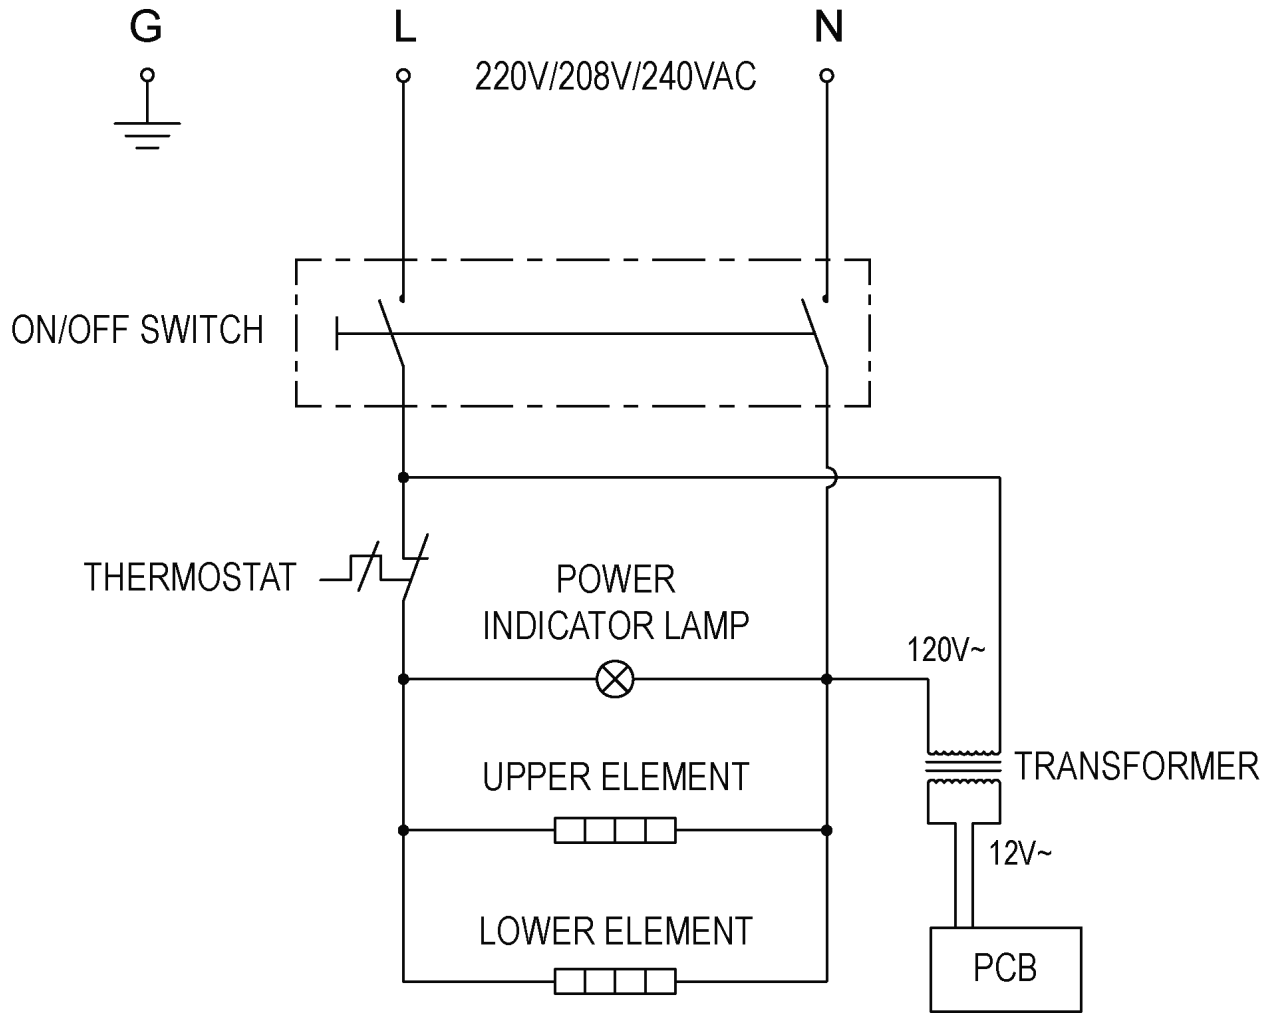

PGGDUE14D/GSGDUE14D 14 INCH DOUBLE GRILL PARTS LIST

Item	Description	Part Number	Qty	Hardware
1	Handle Assembly	U00681	2	
2	Upper Cover	U00682	2	
3	Upper Insulating Plate	U01071040244	2	
4	Upper Press Plate	U00684	2	
5	Upper Element	U03061225116	2	
6	Wiring Cover, Right	U01021005045	1	
	Wiring Cover, Left	U00701	1	
7	Hardware Assembly, Rear	U00685	2	
8	14" Upper Right Plate (Grooved)	U00686	1	
	14" Upper Left Plate (Smooth)	U00687	1	
	14" Upper Right Plate (Smooth)	U00688	1	
	14" Upper Left Plate (Grooved)	U00689	1	
9	Adjust Nut	U00690	4	
10	14" Lower Cast Plate (Grooved)	U00691	2	
	14" Lower Cast Plate (Smooth)	U00692	2	
11	Main Body Assembly	U00693	1	
12	Side Handle Assembly	U00694	2	
13	Hardware Plate	U00695	2	
14	Lower Element	U03061225117	2	
15	Lower Press Plate	U00696	2	
16	Lower Insulating Plate	U00697	2	
17	Triangle Plate	U00519	4	
18	Feet	U02121165003	4	
19	Base Cover	U00698	1	
20	Drip Tray Assembly	U06051471181	2	
21	Timer	U03991290110	2	
22	Indicator Light	U03091240006	2	
23	Dial	U02101155013	2	
24	Switch	U03041215033	2	
25	Thermostat	U03051220022	2	
26	Cord & Plug	U00699	1	
27	Wiring Kits	U00700	2	

WIRING DIAGRAM, 14 INCH GRILLS: GPG14D/GSG14D/GPG14D-C/GSG14D-C