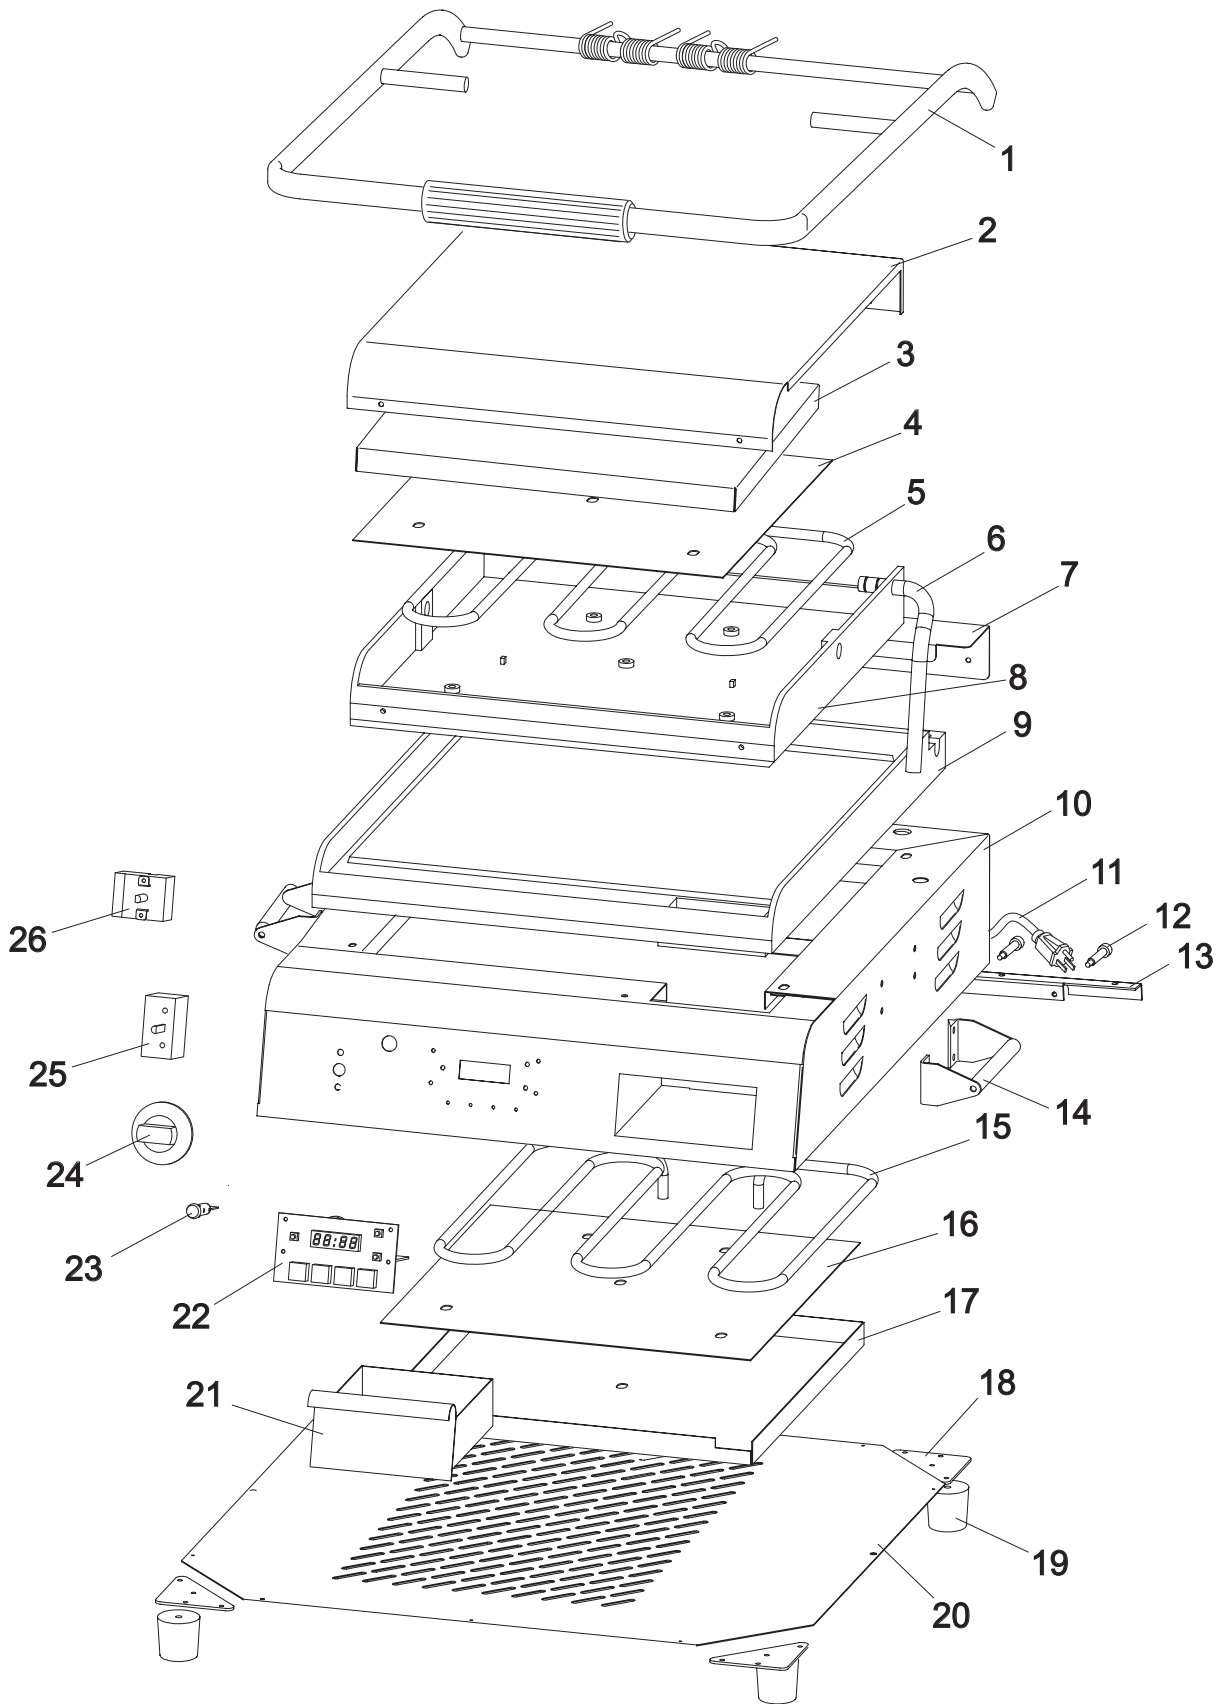

Parts Catalog

Model GPG14D

ELECTRIC SANDWICH GRILLS

MODELS: GPG14D, GSG14D, GPGDUE14D, GSGDUE14D
CANADIAN MODELS: GPG14D-C & GSG14D-C

1-5-15

IMPORTANT!

TO EXPEDITE SHIPMENT OF PARTS, ALWAYS SPECIFY MODEL, REV,
PART NUMBER, AND SERIAL NUMBER OF UNIT.

GPG14D/GSG14D/GPG14D-C/GSG14D-C 14 INCH GRILL COMPONENTS

GPG14D/GSG14D/GPG14D-C/GSG14D-C 14 INCH GRILL PARTS LIST

Item	Description	Part Number	Qty	Hardware
1	Handle Assembly	U00681	1	
2	Top Cover	U00682	1	
3	Upper Insulating Plate	U01071040244	1	
4	Upper Press Plate	U00684	1	
5	Upper Element	U03061225118	1	
6	Wiring Cover	U01021005045	1	
7	Back Baffle	U00685	1	
8	Upper Cast Iron - Sandwich Grill (Smooth)	U00688	1	
	Upper Cast Iron - Panini Grill (Grooved)	U00686		
9	Lower Cast Iron - Sandwich Grill (Smooth)	U00692	1	
	Lower Cast Iron - Panini Grill (Grooved)	U00691		
10	Body Assembly	U00702	1	
11	Cord & Plug	U03021205012	1	
	Cord & Plug, GPG14D-C & GSG14D-C Only	U03021205010	1	
12	Adjust Nut	U00690	2	
13	Hardware Plate	U00695	1	
14	Side Handle	U01141065037	2	
15	Lower Element	U03061225119	1	
16	Lower Press Plate	U00696	1	
17	Lower Insulating Plate	U00697	1	
18	Triangle Plate	U00519	4	
19	Foot	U02121165003	4	
20	Base Plate	U01071040242	1	
21	Drip Tray	U06051471181	1	
22	Timer	U03991290111	1	
23	Indicator Light	U03091240005	1	
24	Dial	U02101155013	1	
25	Power Switch	U03041215033	1	
26	Thermostat	U03051220022	1	