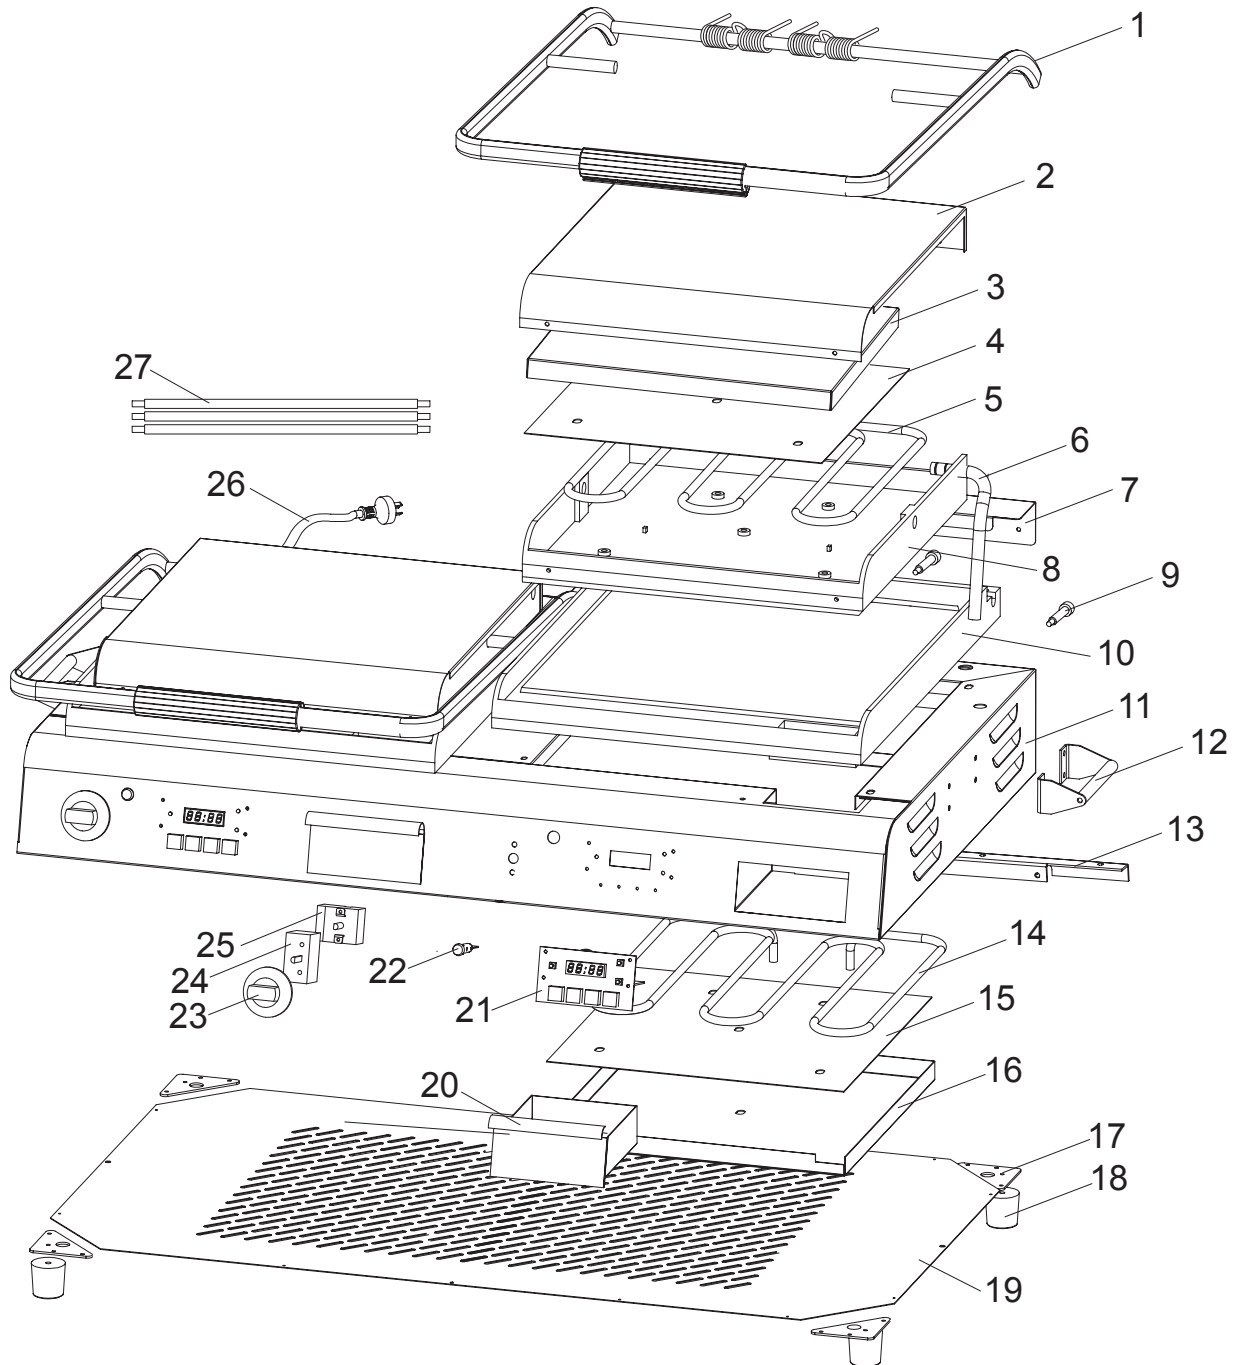

GPG14D/GSG14D/GPG14D-C/GSG14D-C 14 INCH GRILL PARTS LIST

Item	Description	Part Number	Qty	Hardware
1	Handle Assembly	U00681	1	
2	Top Cover	U00682	1	
3	Upper Insulating Plate	U01071040244	1	
4	Upper Press Plate	U00684	1	
5	Upper Element	U03061225118	1	
6	Wiring Cover	U01021005045	1	
7	Back Baffle	U00685	1	
8	Upper Cast Iron - Sandwich Grill (Smooth)	U00688	1	
	Upper Cast Iron - Panini Grill (Grooved)	U00686		
9	Lower Cast Iron - Sandwich Grill (Smooth)	U00692	1	
	Lower Cast Iron - Panini Grill (Grooved)	U00691		
10	Body Assembly	U00702	1	
11	Cord & Plug	U03021205012	1	
	Cord & Plug, GPG14D-C & GSG14D-C Only	U03021205010	1	
12	Adjust Nut	U00690	2	
13	Hardware Plate	U00695	1	
14	Side Handle	U01141065037	2	
15	Lower Element	U03061225119	1	
16	Lower Press Plate	U00696	1	
17	Lower Insulating Plate	U00697	1	
18	Triangle Plate	U00519	4	
19	Foot	U02121165003	4	
20	Base Plate	U01071040242	1	
21	Drip Tray	U06051471181	1	
22	Timer	U03991290111	1	
23	Indicator Light	U03091240005	1	
24	Dial	U02101155013	1	
25	Power Switch	U03041215033	1	
26	Thermostat	U03051220022	1	

GPGDUE14D/GSGDUE14D 14 INCH DOUBLE GRILL COMPONENTS