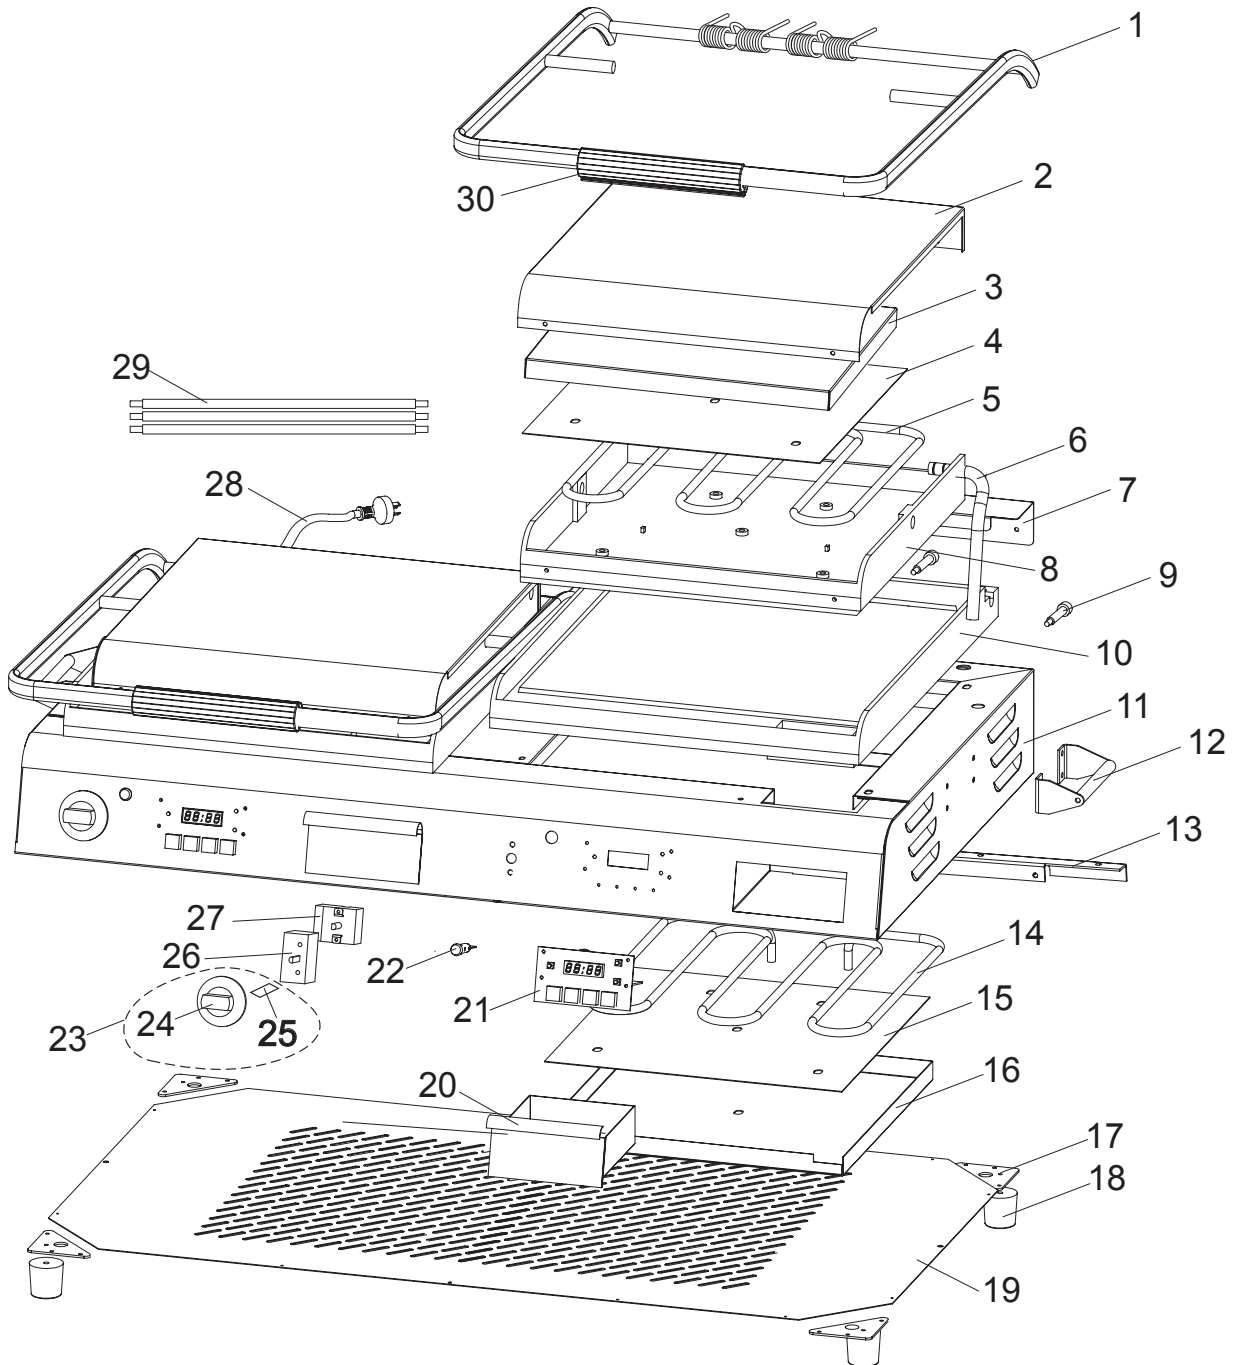

GPG14D/GSG14D/GPG14D-C/GSG14D-C 14 INCH GRILL PARTS LIST

Item	Description	Part Number	Qty	Hardware
1	Handle Assembly	U00681	1	
2	Top Cover	U00682	1	
3	Upper Insulating Plate	U01071040244	1	
4	Upper Press Plate	U00684	1	
5	Upper Element	U03061225118	1	
6	Wiring Cover	U01021005045	1	
7	Back Baffle	U00685	1	
8	Upper Cast Iron - Sandwich Grill (Smooth)	U00688	1	
	Upper Cast Iron - Panini Grill (Grooved)	U00686		
9	Lower Cast Iron - Sandwich Grill (Smooth)	U00692	1	
	Lower Cast Iron - Panini Grill (Grooved)	U00691		
10	Body Assembly	U00702	1	
11	Cord & Plug	U03021205012	1	
	Cord & Plug, GPG14D-C & GSG14D-C Only	U03021205010	1	
12	Adjust Nut	U00690	2	
13	Hardware Plate	U00695	1	
14	Side Handle	U01141065037	2	
15	Lower Element	U03061225119	1	
16	Lower Press Plate	U00696	1	
17	Lower Insulating Plate	U00697	1	
18	Triangle Plate	U00519	4	
19	Foot	U02121165003	4	
20	Base Plate	U01071040242	1	
21	Drip Tray	U06051471181	1	
22	Timer	U03991290111	1	
23	Indicator Light	U03091240005	1	
24	Knob Assembly	U01033	1	
25	Dial	-	1	
26	Spring Plate	-	1	
27	Power Switch	U03041215033	1	
28	Thermostat	U03051220022	1	
29	Wiring Kit	U00813	1	
30	Handle Grip	U00035	1	

GPGDUE14D/GSGDUE14D 14 INCH DOUBLE GRILL COMPONENTS