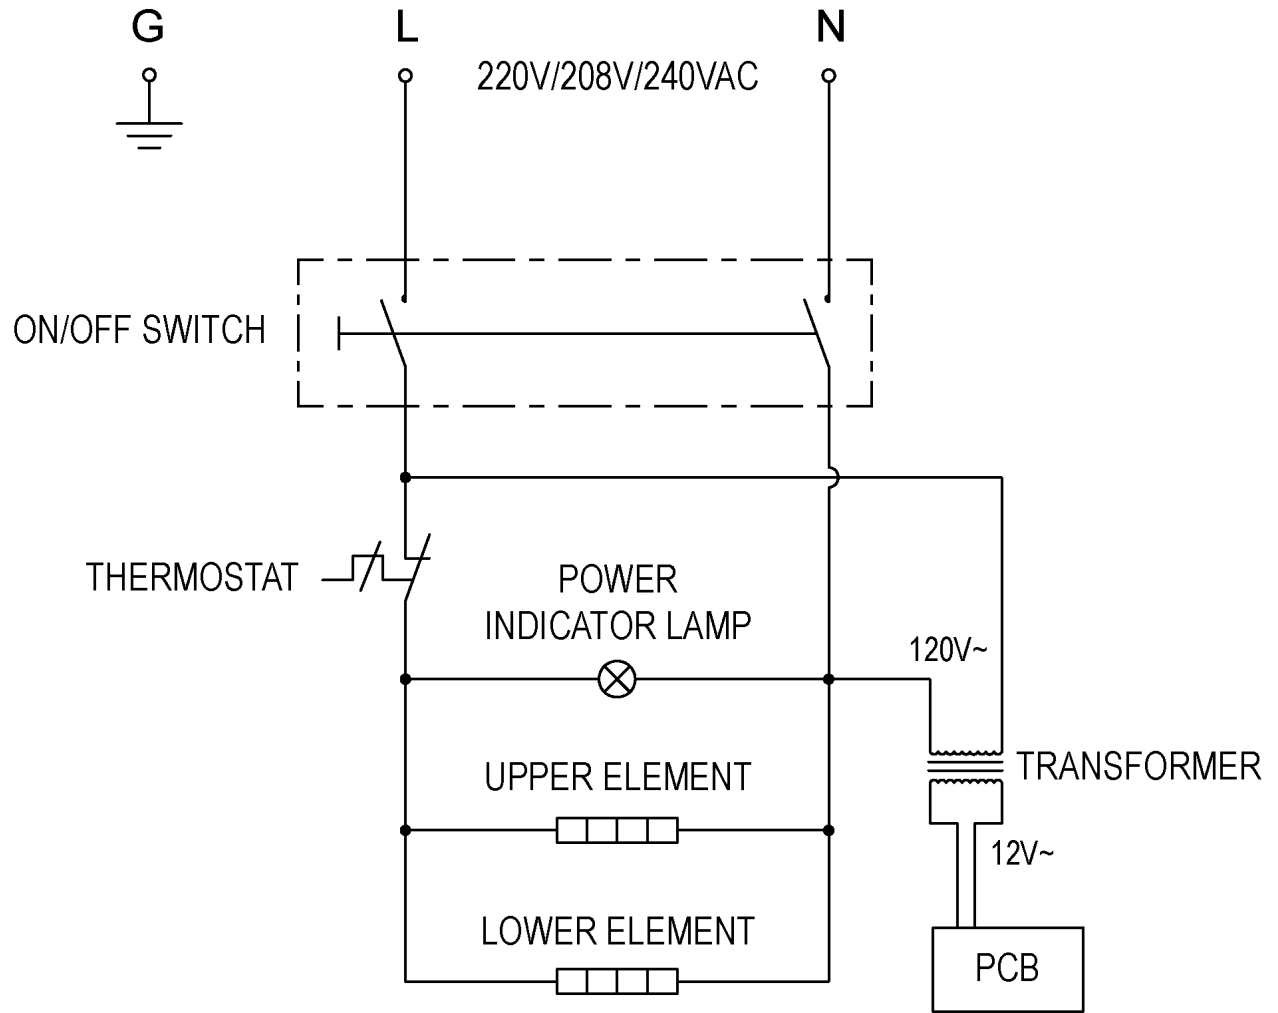

PGGDUE14D/GSGDUE14D 14 INCH DOUBLE GRILL PARTS LIST

Item	Description	Part Number	Qty	Hardware
1	Handle Assembly	U00681	2	
2	Upper Cover	U00682	2	
3	Upper Insulating Plate	U01071040244	2	
4	Upper Press Plate	U00684	2	
5	Upper Element	U03061225116	2	
6	Wiring Cover, Right	U01021005045	1	
	Wiring Cover, Left	U00701	1	
7	Hardware Assembly, Rear	U00685	2	
8	14" Upper Right Plate (Grooved)	U00686	1	
	14" Upper Left Plate (Smooth)	U00687	1	
	14" Upper Right Plate (Smooth)	U00688	1	
	14" Upper Left Plate (Grooved)	U00689	1	
9	Adjust Nut	U00690	4	
10	14" Lower Cast Plate (Grooved)	U00691	2	
	14" Lower Cast Plate (Smooth)	U00692	2	
11	Main Body Assembly	U00693	1	
12	Side Handle Assembly	U00694	2	
13	Hardware Plate	U00695	2	
14	Lower Element	U03061225117	2	
15	Lower Press Plate	U00696	2	
16	Lower Insulating Plate	U00697	2	
17	Triangle Plate	U00519	4	
18	Feet	U02121165003	4	
19	Base Cover	U00698	1	
20	Drip Tray Assembly	U06051471181	2	
21	Timer	U03991290110	2	
22	Indicator Light	U03091240006	2	
23	Knob Assembly	U01033	2	
24	Dial	-	2	
25	Spring Plate	-	2	
26	Switch	U03041215033	2	
27	Thermostat	U03051220022	2	
28	Cord & Plug	U00699	1	
29	Wiring Kits	U00700	2	
30	Handle Grip	U00035	2	

WIRING DIAGRAM, 14 INCH GRILLS: GPG14D/GSG14D/GPG14D-C/GSG14D-C