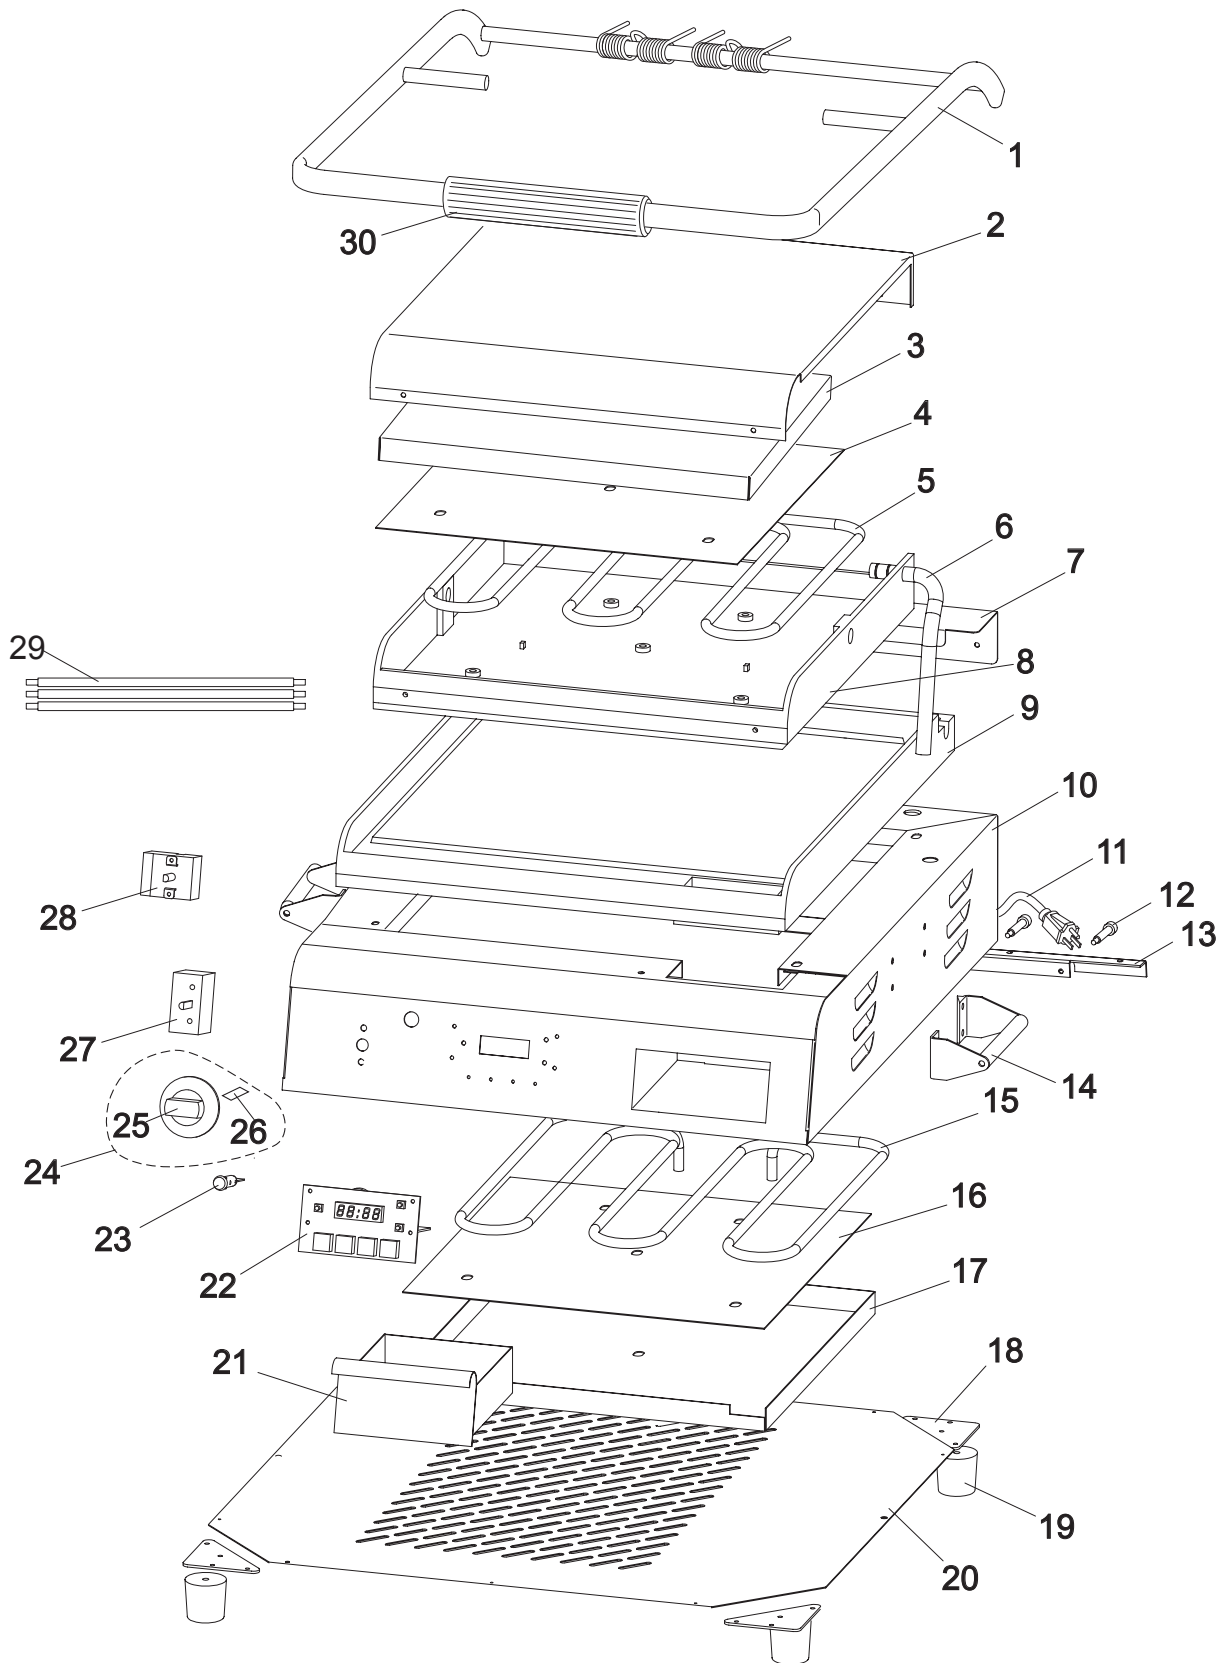

Parts Catalog

Model GPG14D

ELECTRIC SANDWICH GRILLS

MODELS: GPG14D, GSG14D, GPGDUE14D, GSGDUE14D
CANADIAN MODELS: GPG14D-C & GSG14D-C

1-21-16

IMPORTANT!

TO EXPEDITE SHIPMENT OF PARTS, ALWAYS SPECIFY MODEL, REV,
PART NUMBER, AND SERIAL NUMBER OF UNIT.

GPG14D/GSG14D/GPG14D-C/GSG14D-C 14 INCH GRILL COMPONENTS

GPG14D/GSG14D/GPG14D-C/GSG14D-C 14 INCH GRILL PARTS LIST

Item	Description	Part Number	Qty	Hardware
1	Handle Assembly	U00681	1	
2	Top Cover	U00682	1	
3	Upper Insulating Plate	U01071040244	1	
4	Upper Press Plate	U00684	1	
5	Upper Element	U03061225118	1	
6	Wiring Cover	U01021005045	1	
7	Back Baffle	U00685	1	
8	Upper Cast Iron - Sandwich Grill (Smooth)	U00688	1	
	Upper Cast Iron - Panini Grill (Grooved)	U00686		
9	Lower Cast Iron - Sandwich Grill (Smooth)	U00692	1	
	Lower Cast Iron - Panini Grill (Grooved)	U00691		
10	Body Assembly	U00702	1	
11	Cord & Plug	U03021205012	1	
	Cord & Plug, GPG14D-C & GSG14D-C Only	U03021205010	1	
12	Adjust Nut	U00690	2	
13	Hardware Plate	U00695	1	
14	Side Handle	U01141065037	2	
15	Lower Element	U03061225119	1	
16	Lower Press Plate	U00696	1	
17	Lower Insulating Plate	U00697	1	
18	Triangle Plate	U00519	4	
19	Foot	U02121165003	4	
20	Base Plate	U01071040242	1	
21	Drip Tray	U06051471181	1	
22	Timer	U03991290111	1	
23	Indicator Light	U03091240005	1	
24	Knob Assembly	U01033	1	
25	Dial	-	1	
26	Spring Plate	-	1	
27	Power Switch	U03041215033	1	
28	Thermostat	U03051220022	1	
29	Wiring Kit	U00813	1	
30	Handle Grip	U00035	1	