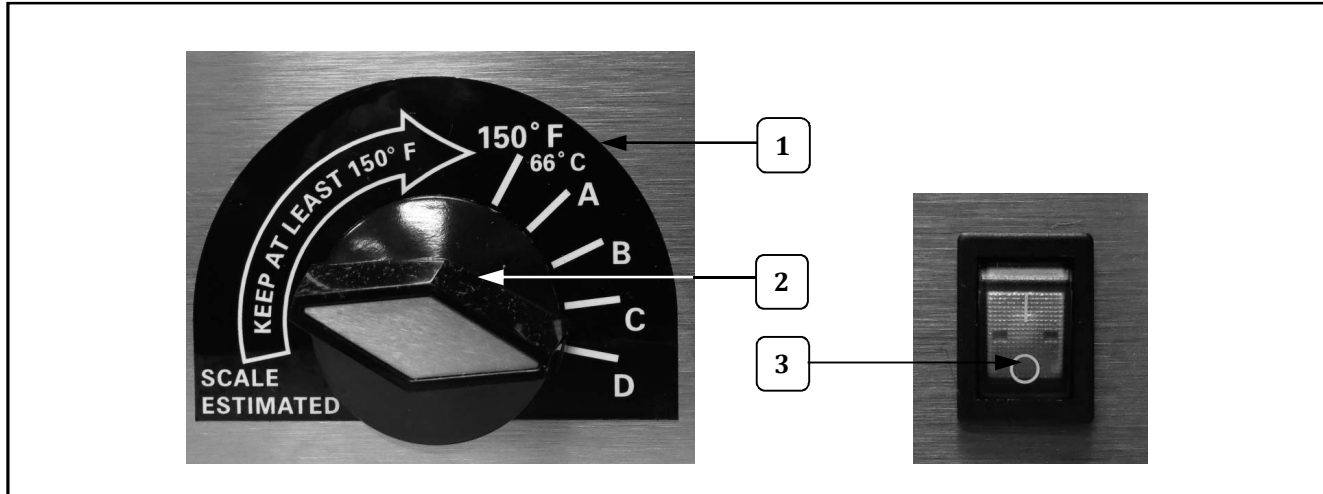

## Controls and Their Functions

Item	Part No.	Part Description	
1	38303	TEMPERATURE SCALE	Display heat settings for the heat control knob
2	87049	KNOB HEAT CONTROL	Controls the heat of the warmer
3	42532	ROCKER SWITCH	Turns power on/off to the warmer