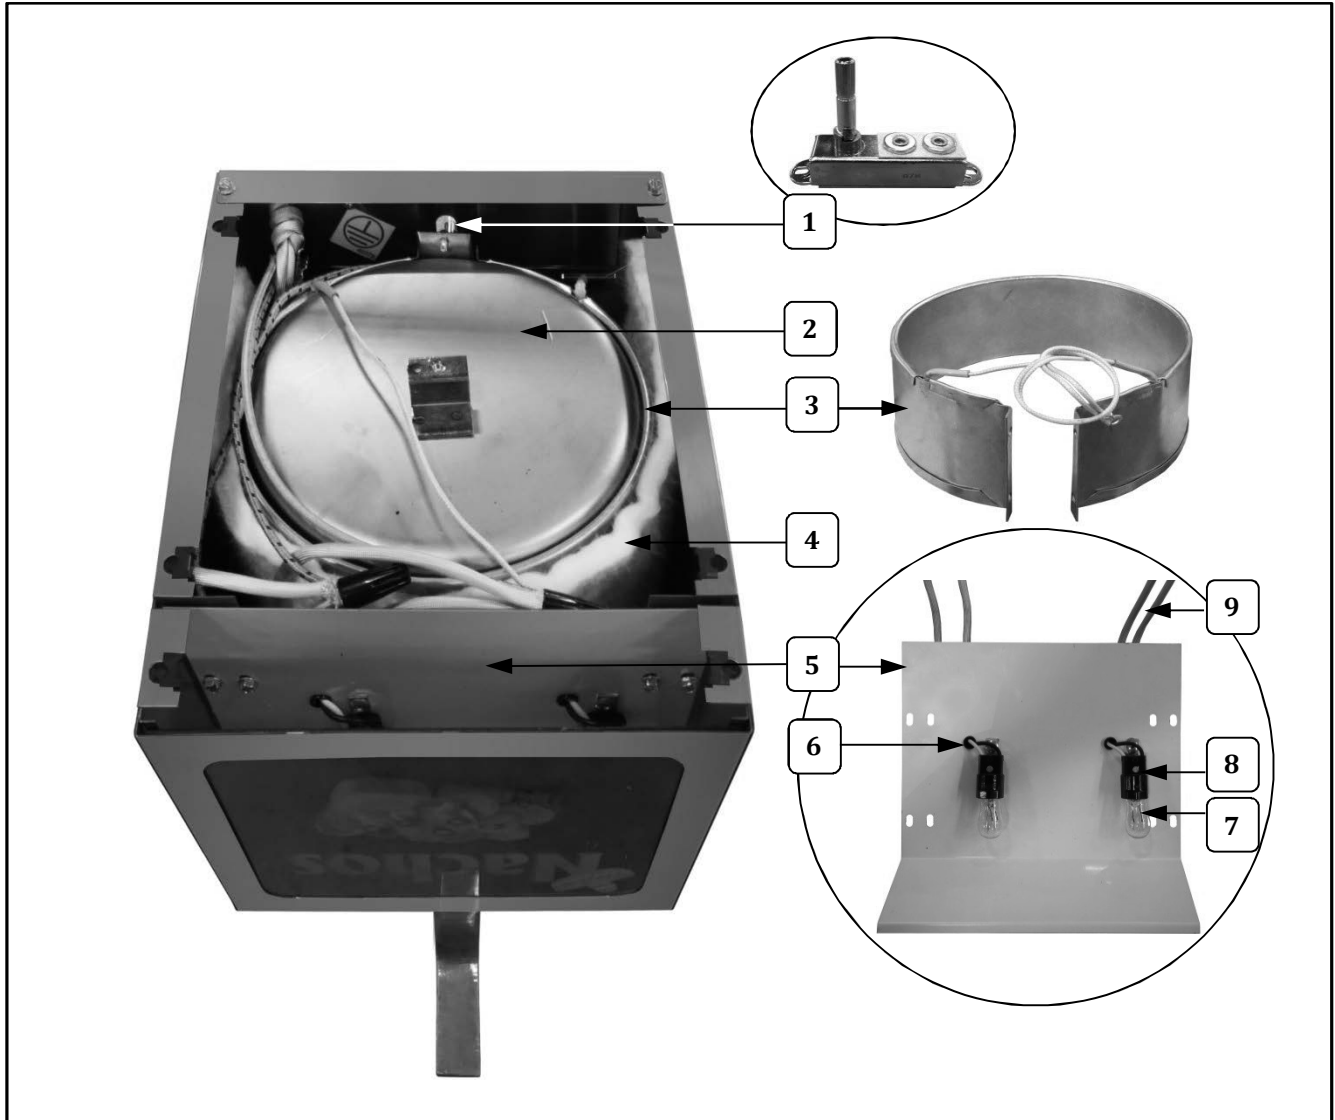

Cabinet Interior

Item	Part Description	Part No. 2197NS
1	THERMOSTAT, 210F	38227
2	WELL ASSEMBLY	38275
3	ELEMENT, 120V, 300W	38279
4	INSULATION WRAP	38294
5	LIGHT BAFFLE	38272
6	BUSHING, SNAP .312 IN	75328
7	LAMP, 6W, WHITE	38291
8	SOCKET,LAMP HOLDER	38077
9	SLEEVING,FIBERGLASS NO.7 (sold by the foot)	87223