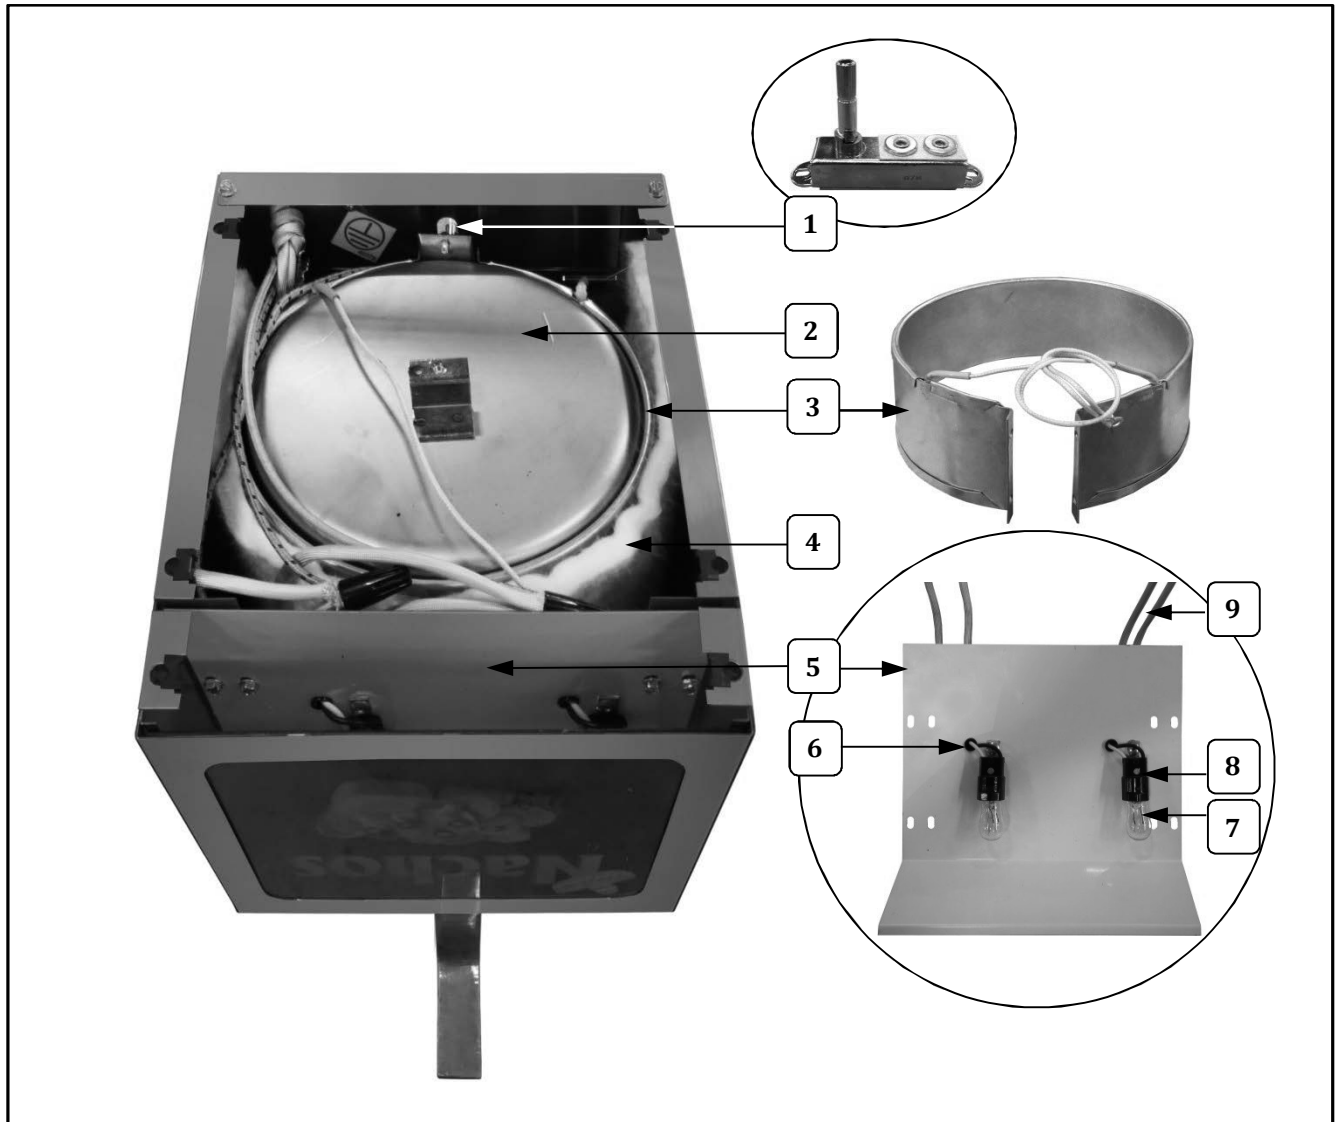

Cabinet Interior

Item	Part Description	Part No. 2197NS
1	THERMOSTAT, 210F	38227
2	WELL ASSEMBLY	38275
3	ELEMENT, 120V, 300W	38279
4	INSULATION WRAP	38294
5	LIGHT BAFFLE	38272
6	BUSHING, SNAP .312 IN	75328
7	LAMP, 6W, WHITE	38291
8	SOCKET,LAMP HOLDER	38077
9	SLEEVING,FIBERGLASS NO.7 (sold by the foot)	87223