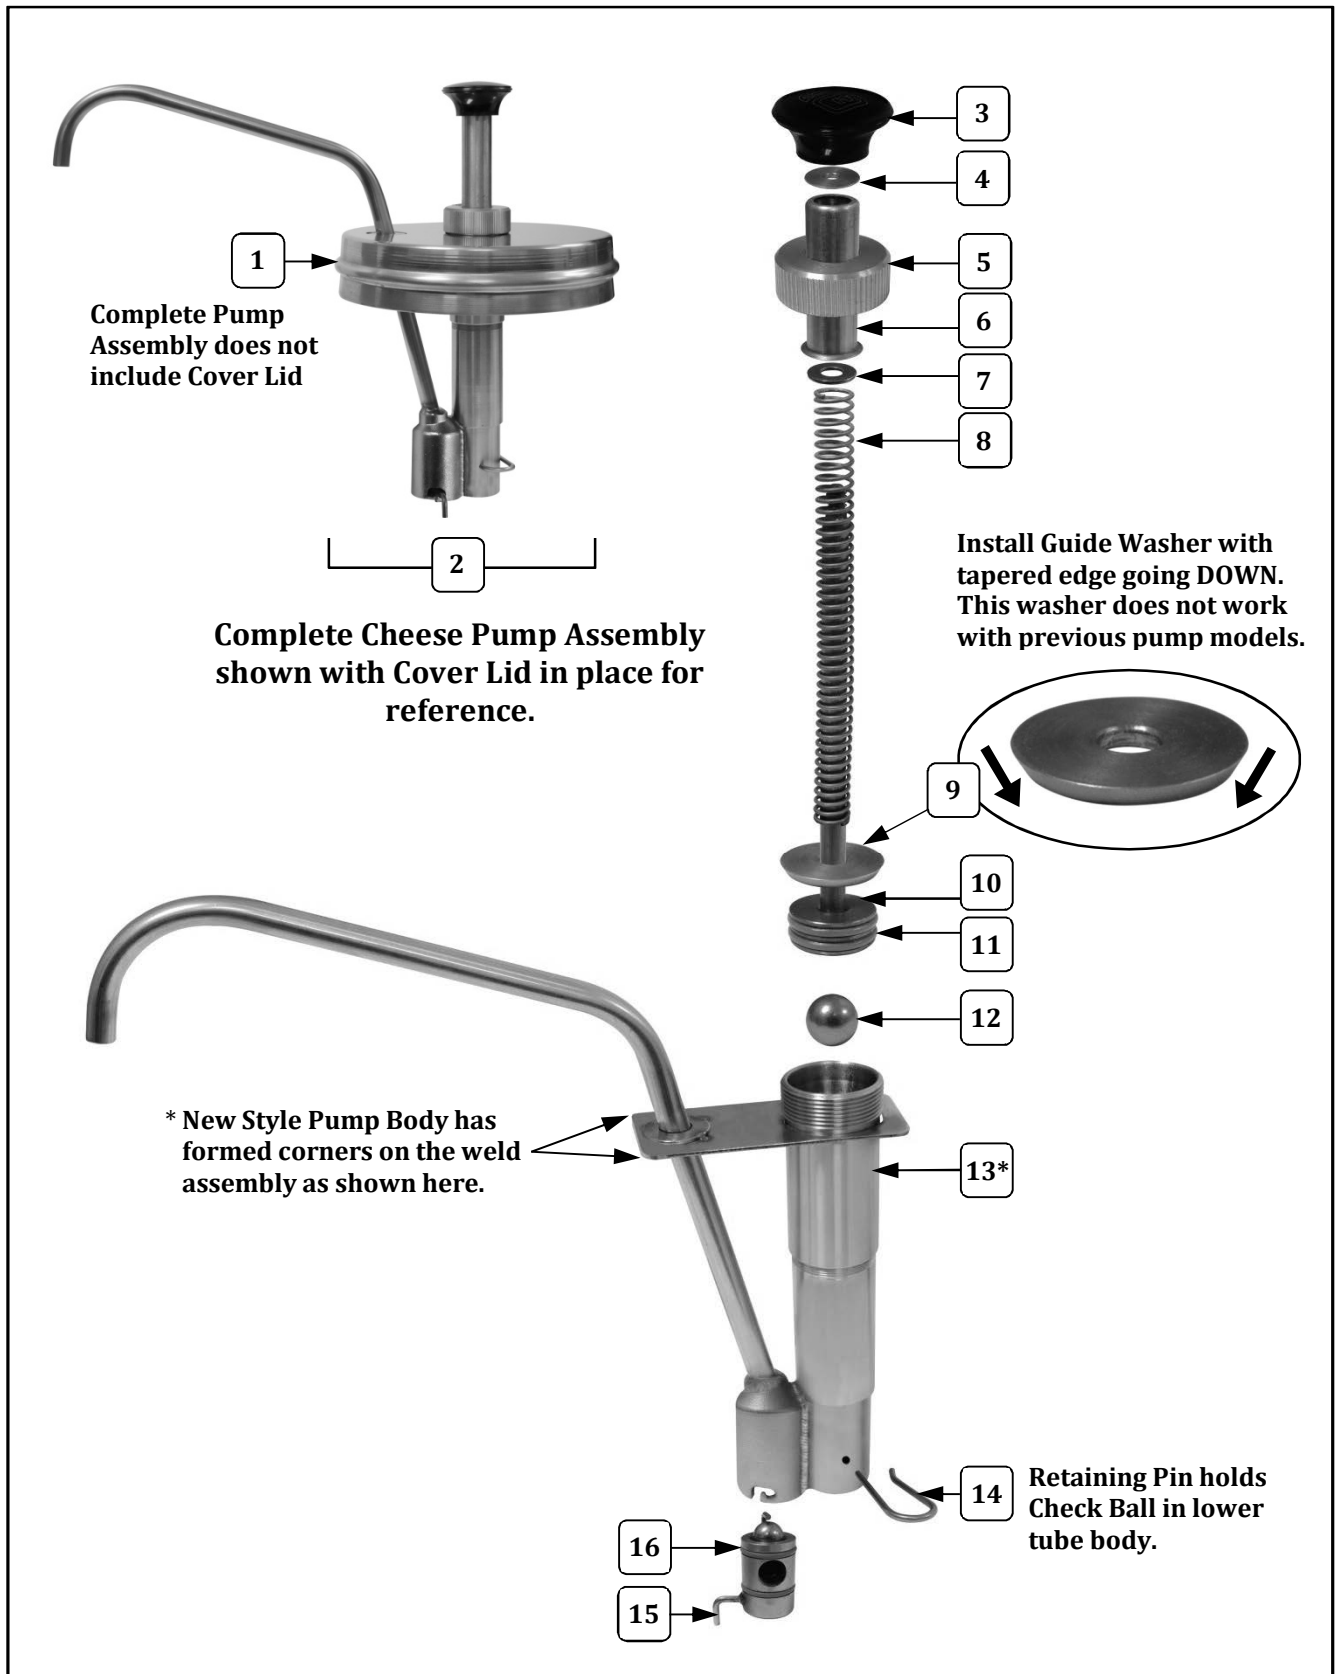

Cheese Pump Assembly (Part No. 106039) – Parts Breakdown

Cheese Pump Assembly (Part No. 106039) – Parts List

Item	Part Description	Part No.
		2197NS
1	TANK COVER (Lid not included with the pump assembly)	38269
2	CHEESE PUMP ASSEMBLY (Complete assembly includes itemized parts 3-16 listed below.)	106039
3	KNOB	38262
4	KNOB FILLER WASHER	38280
5	RETAINER CUP	38265
6	PLUNGER RETAINER	38238
7	1/4 IN FLAST WASHER	87261
8	SHORT PLUNGER SPRING	37146
9	GUIDE WASHER	106027
10	PLUNGER ASSEMBLY	38599
11	O-RING PISTON PLUNGER	82765
12	CHECK BALL	38606
13	PUMP WELD ASSEMBLY (Pump Body)	106025
14	HAIR PIN (Retaining Pin)	38241
15	PLUG ASSEMBLY	38601
16	PLUG O-RING	82766

Included Accessories