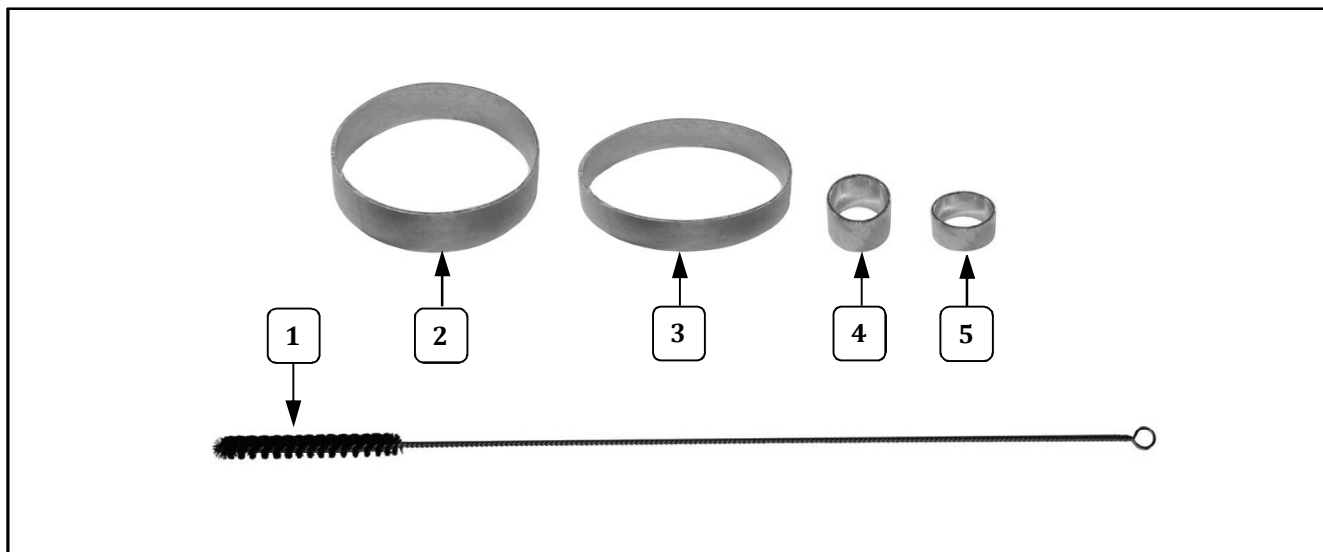

Cheese Pump Assembly (Part No. 106039) – Parts List

Item	Part Description	Part No.
		2197NS
1	TANK COVER (Lid not included with the pump assembly)	38269
2	CHEESE PUMP ASSEMBLY (Complete assembly includes itemized parts 3-16 listed below.)	106039
3	KNOB	38262
4	KNOB FILLER WASHER	38280
5	RETAINER CUP	38265
6	PLUNGER RETAINER	38238
7	1/4 IN FLAST WASHER	87261
8	SHORT PLUNGER SPRING	37146
9	GUIDE WASHER	106027
10	PLUNGER ASSEMBLY	38599
11	O-RING PISTON PLUNGER	82765
12	CHECK BALL	38606
13	PUMP WELD ASSEMBLY (Pump Body)	106025
14	HAIR PIN (Retaining Pin)	38241
15	PLUG ASSEMBLY	38601
16	PLUG O-RING	82766

Included Accessories

Item	Part Description	Part No.
		2197NS
1	TUBE BRUSH	38299
2	BOWL PLATFORM 1 1/16 IN	38120
3	PLATFORM 5/8IN	38290
4	.50 OZ SERVING COLLAR	38304
5	.75 OZ SERVING COLLAR	38305