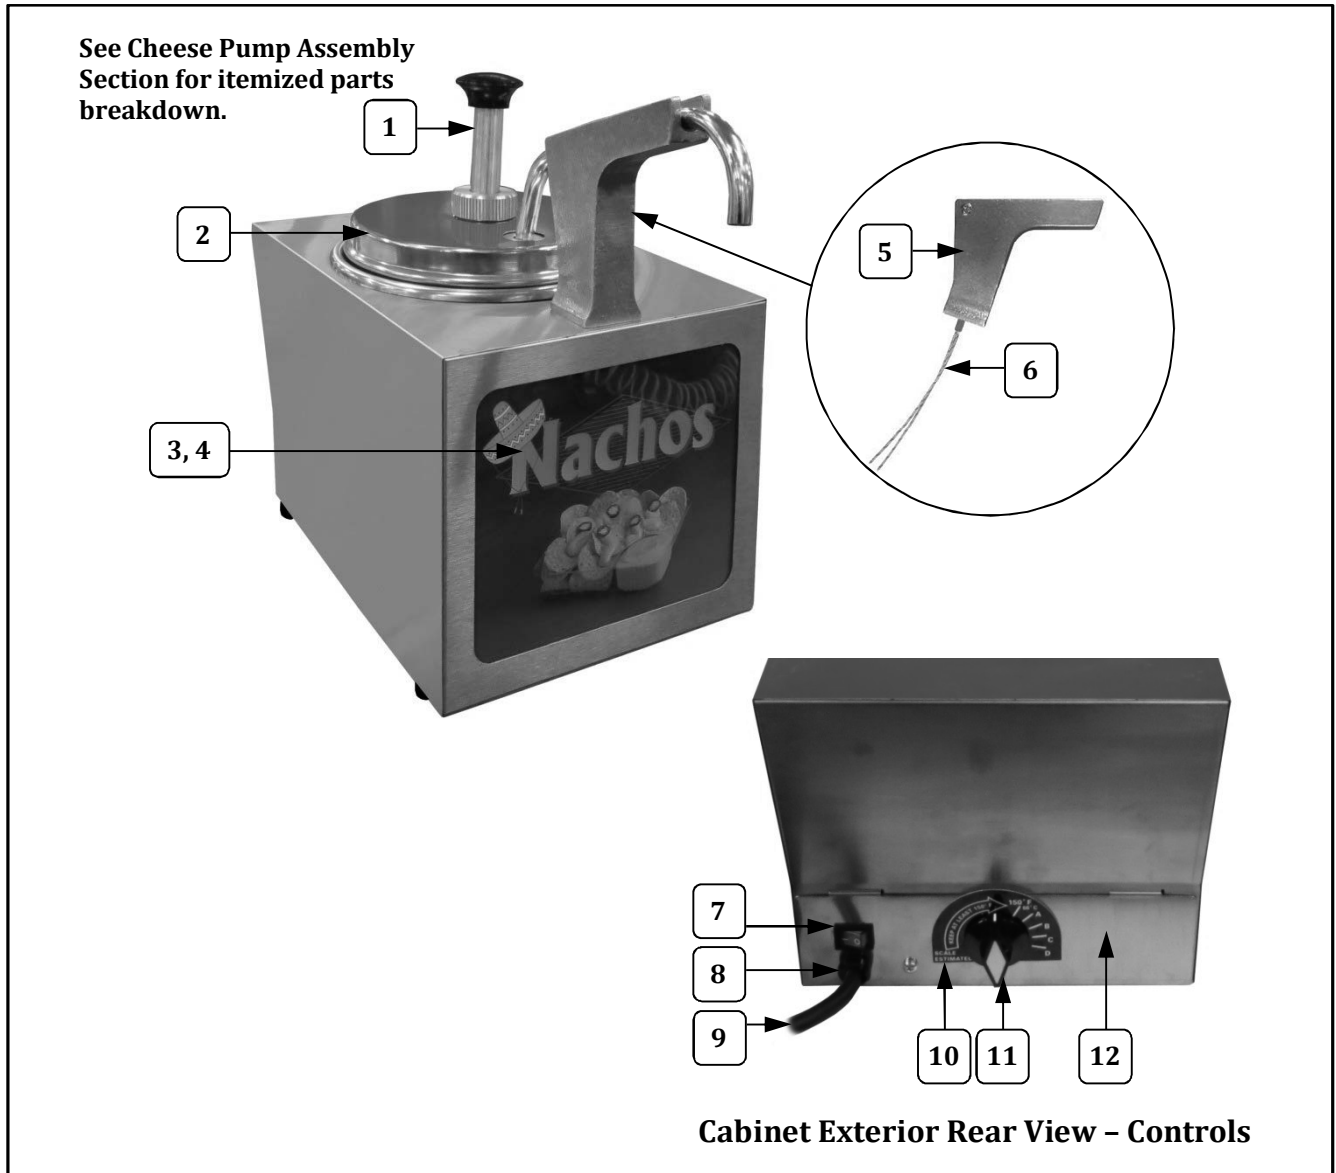

Cabinet Exterior – Front and Rear View

Item	Part Description	Part No.
		2197NS
1	CHEESE PUMP ASSEMBLY	106039
2	TANK COVER (Lid)	38269
3	SIGN COVER (one used on each side of sign)	38284
4	NACHO CHEESE SIGN	38285
5	HEATED SPOUT	87500
6	120 VOLT 12 WATT HEAT ELEMENT	38073
7	SWITCH, DPST ROCKER	42532
8	STRAIN RELIEF #SR-6P3-4	76026
9	LEAD-IN CORD 15 AMP PLUG	22038
10	TEMPERATURE SCALE	38303
11	KNOB, HEAT CONTROL	87049
12	CONTROL PANEL	38419