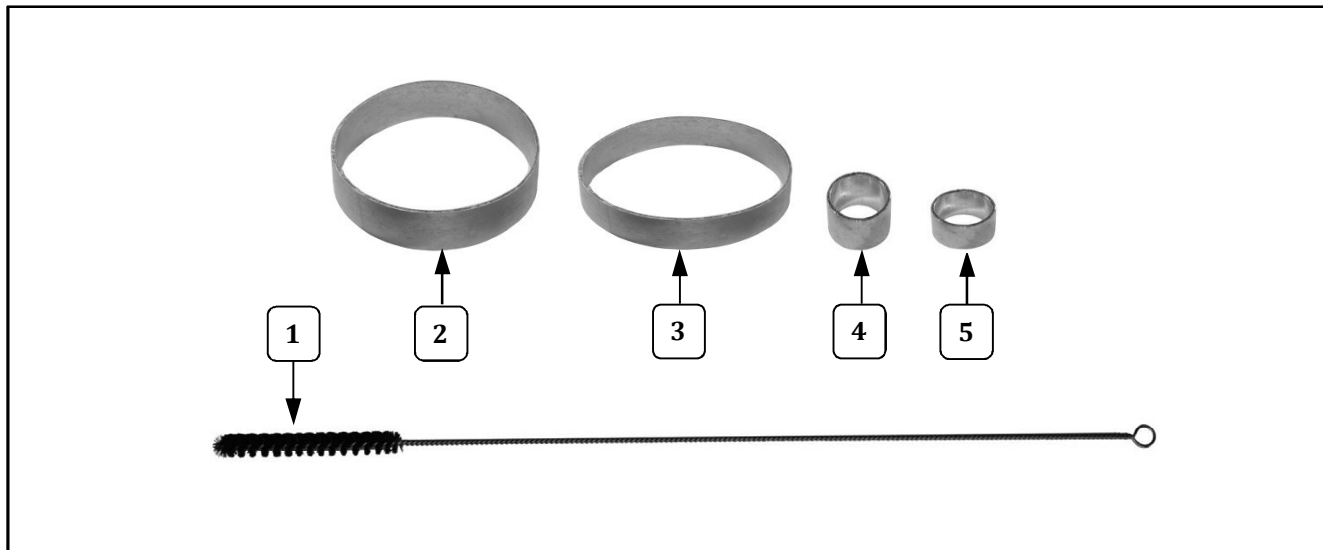

Cheese Pump Assembly (Part No. 106039) – Parts List

Item	Part Description	Part No.
		2197NS
1	TANK COVER (Lid not included with the pump assembly)	38269
2	CHEESE PUMP ASSEMBLY (Complete assembly includes itemized parts 3-16 listed below.)	106039
3	KNOB	38262
4	KNOB FILLER WASHER	38280
5	RETAINER CUP	38265
6	PLUNGER RETAINER	38238
7	1/4 IN FLAST WASHER	87261
8	SHORT PLUNGER SPRING	37146
9	GUIDE WASHER	106027
10	PLUNGER ASSEMBLY	38599
11	O-RING PISTON PLUNGER	82765
12	CHECK BALL	38606
13	PUMP WELD ASSEMBLY (Pump Body)	106025
14	HAIR PIN (Retaining Pin)	38241
15	PLUG ASSEMBLY	38601
16	PLUG O-RING	82766

Included Accessories

Item	Part Description	Part No.
		2197NS
1	TUBE BRUSH	38299
2	BOWL PLATFORM 1 1/16 IN	38120
3	PLATFORM 5/8IN	38290
4	.50 OZ SERVING COLLAR	38304
5	.75 OZ SERVING COLLAR	38305