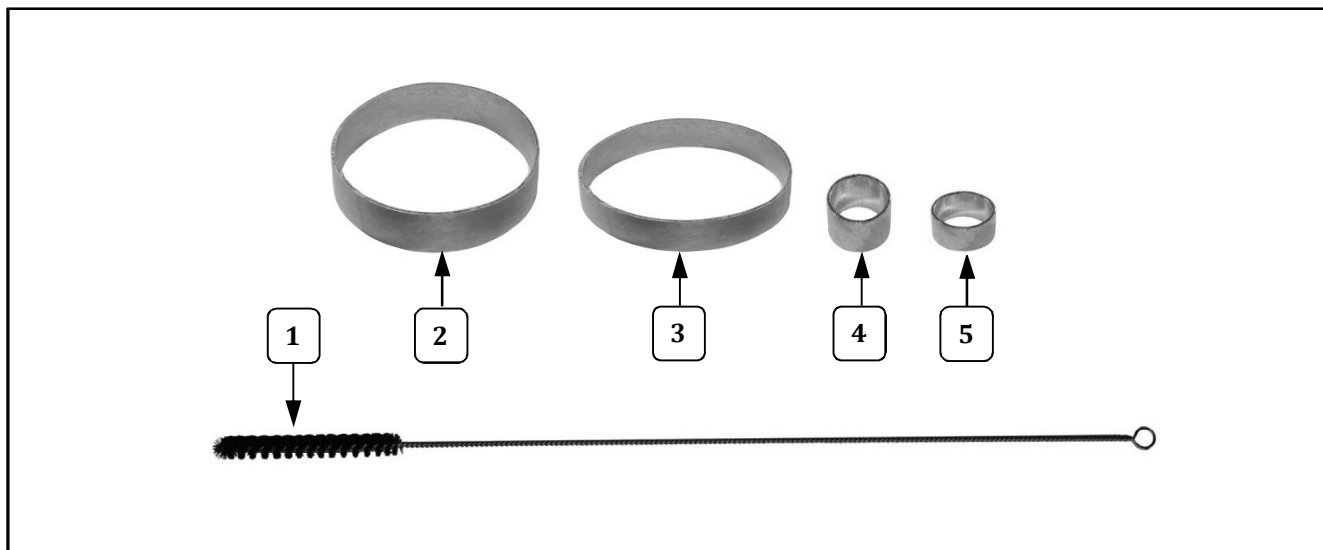

Cheese Pump Assembly (Part No. 106039) – Parts List

Item	Part Description	Part No.
		2197NS
1	TANK COVER (Lid not included with the pump assembly)	38269
2	CHEESE PUMP ASSEMBLY (Complete assembly includes itemized parts 3-16 listed below.)	106039
3	KNOB	38262
4	KNOB FILLER WASHER	38280
5	RETAINER CUP	38265
6	PLUNGER RETAINER	38238
7	1/4 IN FLAST WASHER	87261
8	SHORT PLUNGER SPRING	37146
9	GUIDE WASHER	106027
10	PLUNGER ASSEMBLY	38599
11	O-RING PISTON PLUNGER	82765
12	CHECK BALL	38606
13	PUMP WELD ASSEMBLY (Pump Body)	106025
14	HAIR PIN (Retaining Pin)	38241
15	PLUG ASSEMBLY	38601
16	PLUG O-RING	82766

Included Accessories

Item	Part Description	Part No.
		2197NS
1	TUBE BRUSH	38299
2	BOWL PLATFORM 1 1/16 IN	38120
3	PLATFORM 5/8IN	38290
4	.50 OZ SERVING COLLAR	38304
5	.75 OZ SERVING COLLAR	38305