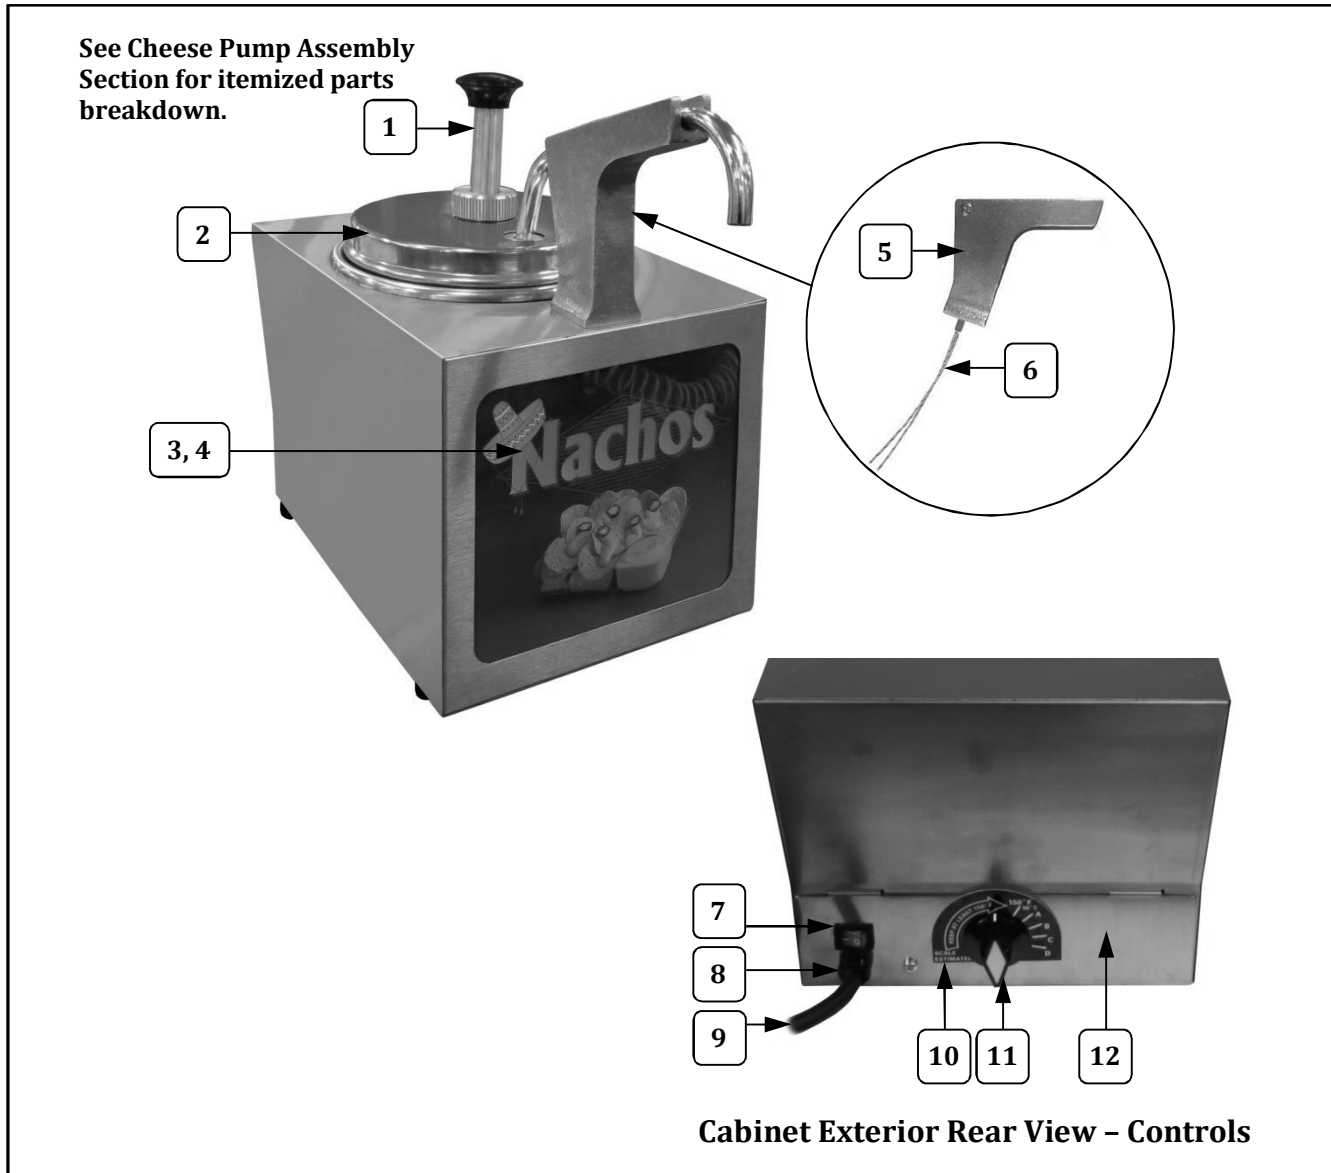

Cabinet Exterior – Front and Rear View

Item	Part Description	Part No.
		2197NS
1	CHEESE PUMP ASSEMBLY	106039
2	TANK COVER (Lid)	38269
3	SIGN COVER (one used on each side of sign)	38284
4	NACHO CHEESE SIGN	38285
5	HEATED SPOUT	87500
6	120 VOLT 12 WATT HEAT ELEMENT	38073
7	SWITCH, DPST ROCKER	42532
8	STRAIN RELIEF #SR-6P3-4	76026
9	LEAD-IN CORD 15 AMP PLUG	22038
10	TEMPERATURE SCALE	38303
11	KNOB, HEAT CONTROL	87049
12	CONTROL PANEL	38419